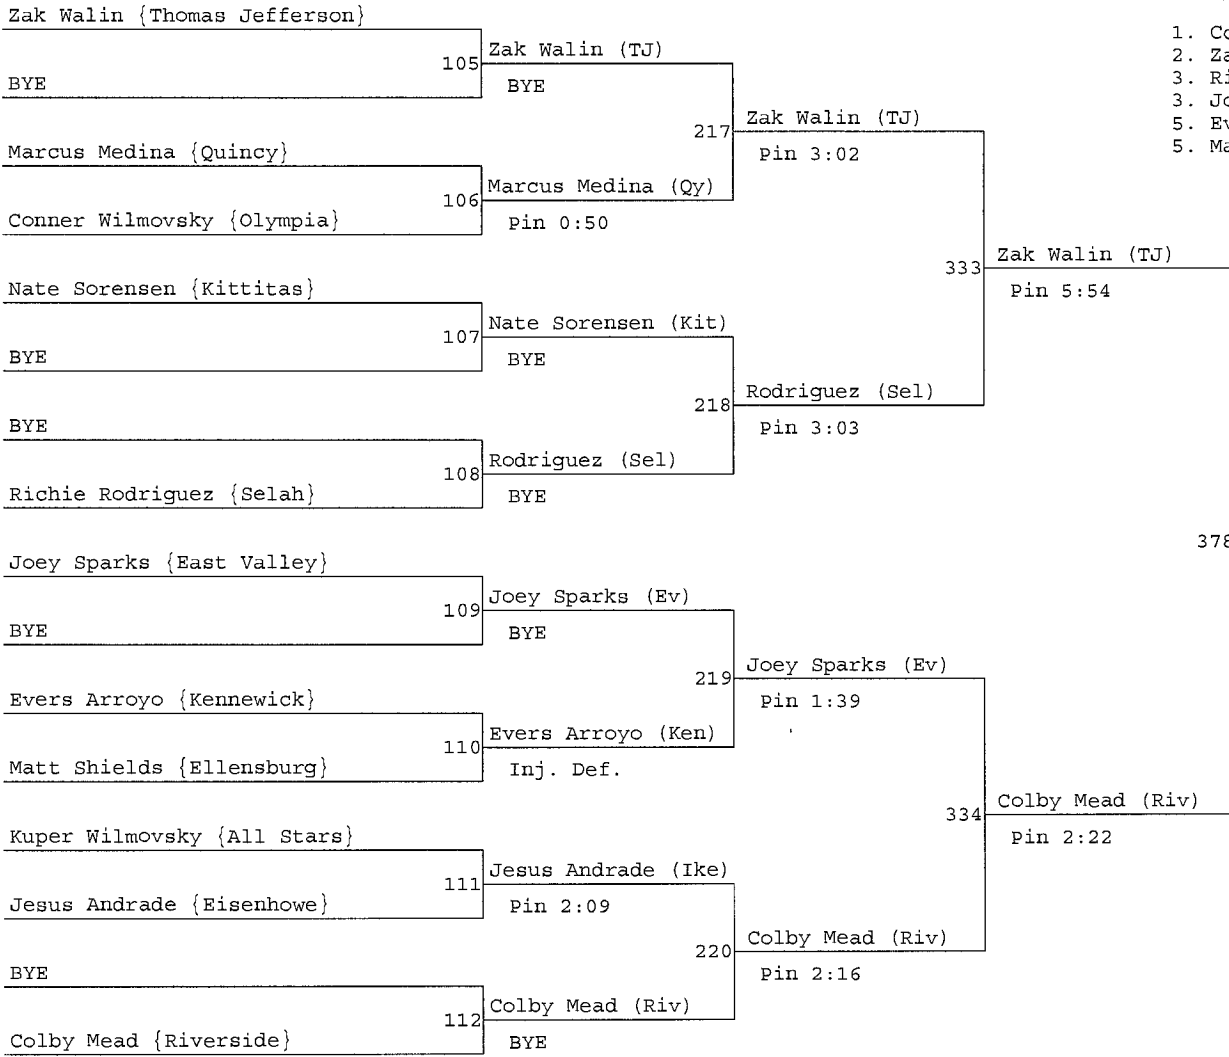

Weight Class : 160

Ray Westberg 2010

Weight Class : 285

1. Colby Mead (Riv)
2. Zak Walin (TJ)
3. Richie Rodriguez (Sel)
3. Joey Sparks (Ev)
5. Evers Arroyo (Ken)
5. Marcus Medina (Qy)

Champion
 378 Colby Mead (Riv)
 Inj. Def.