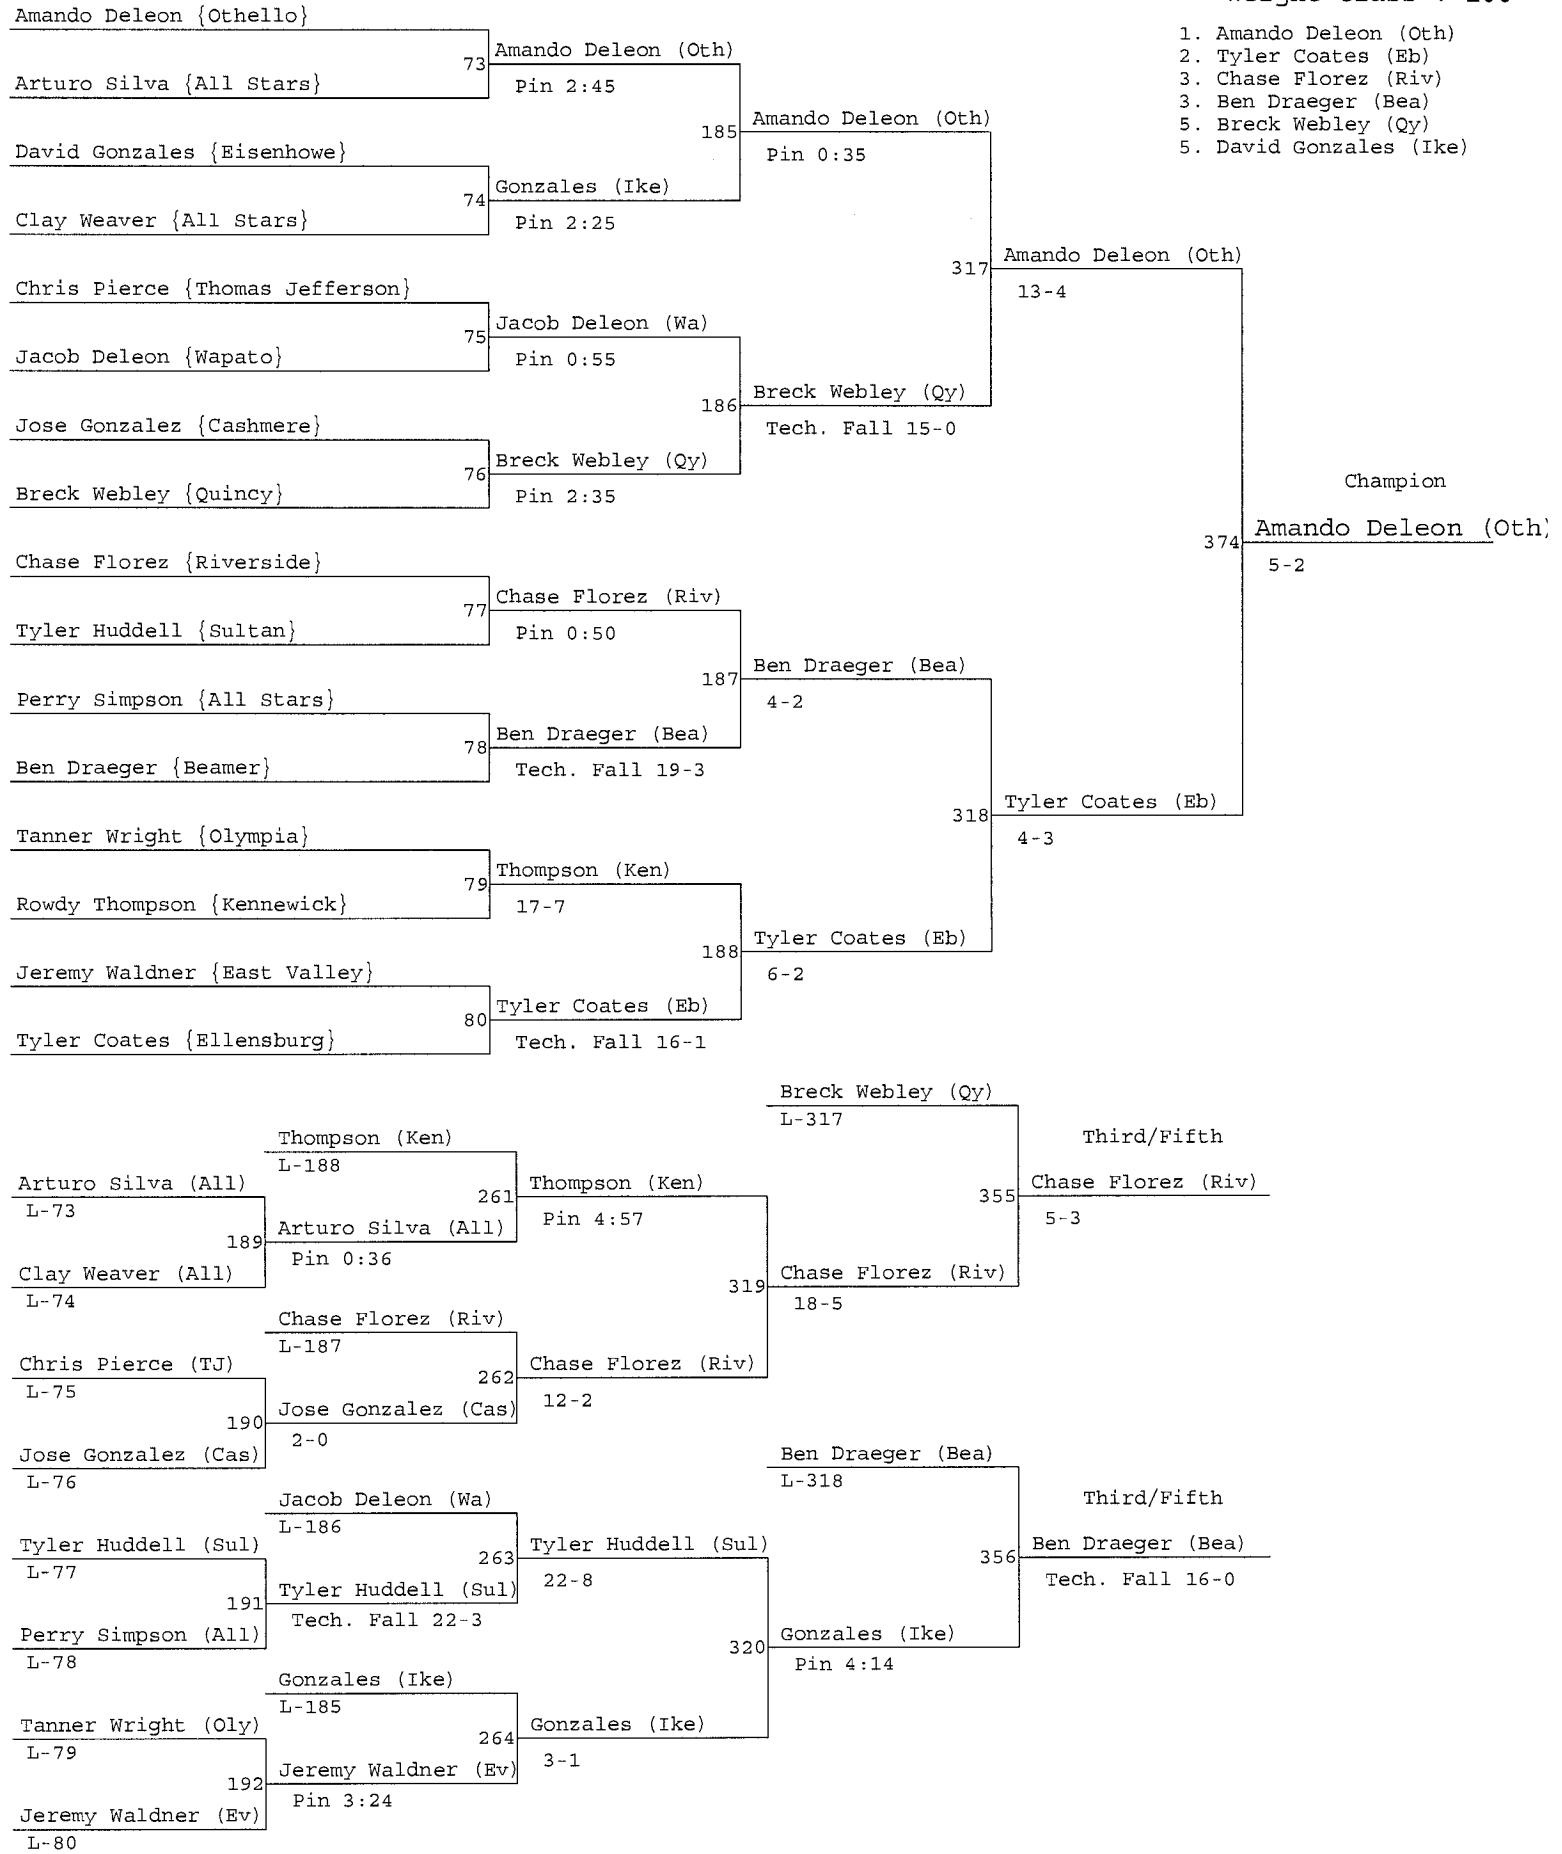

Ray Westberg 2010

Weight Class : 160