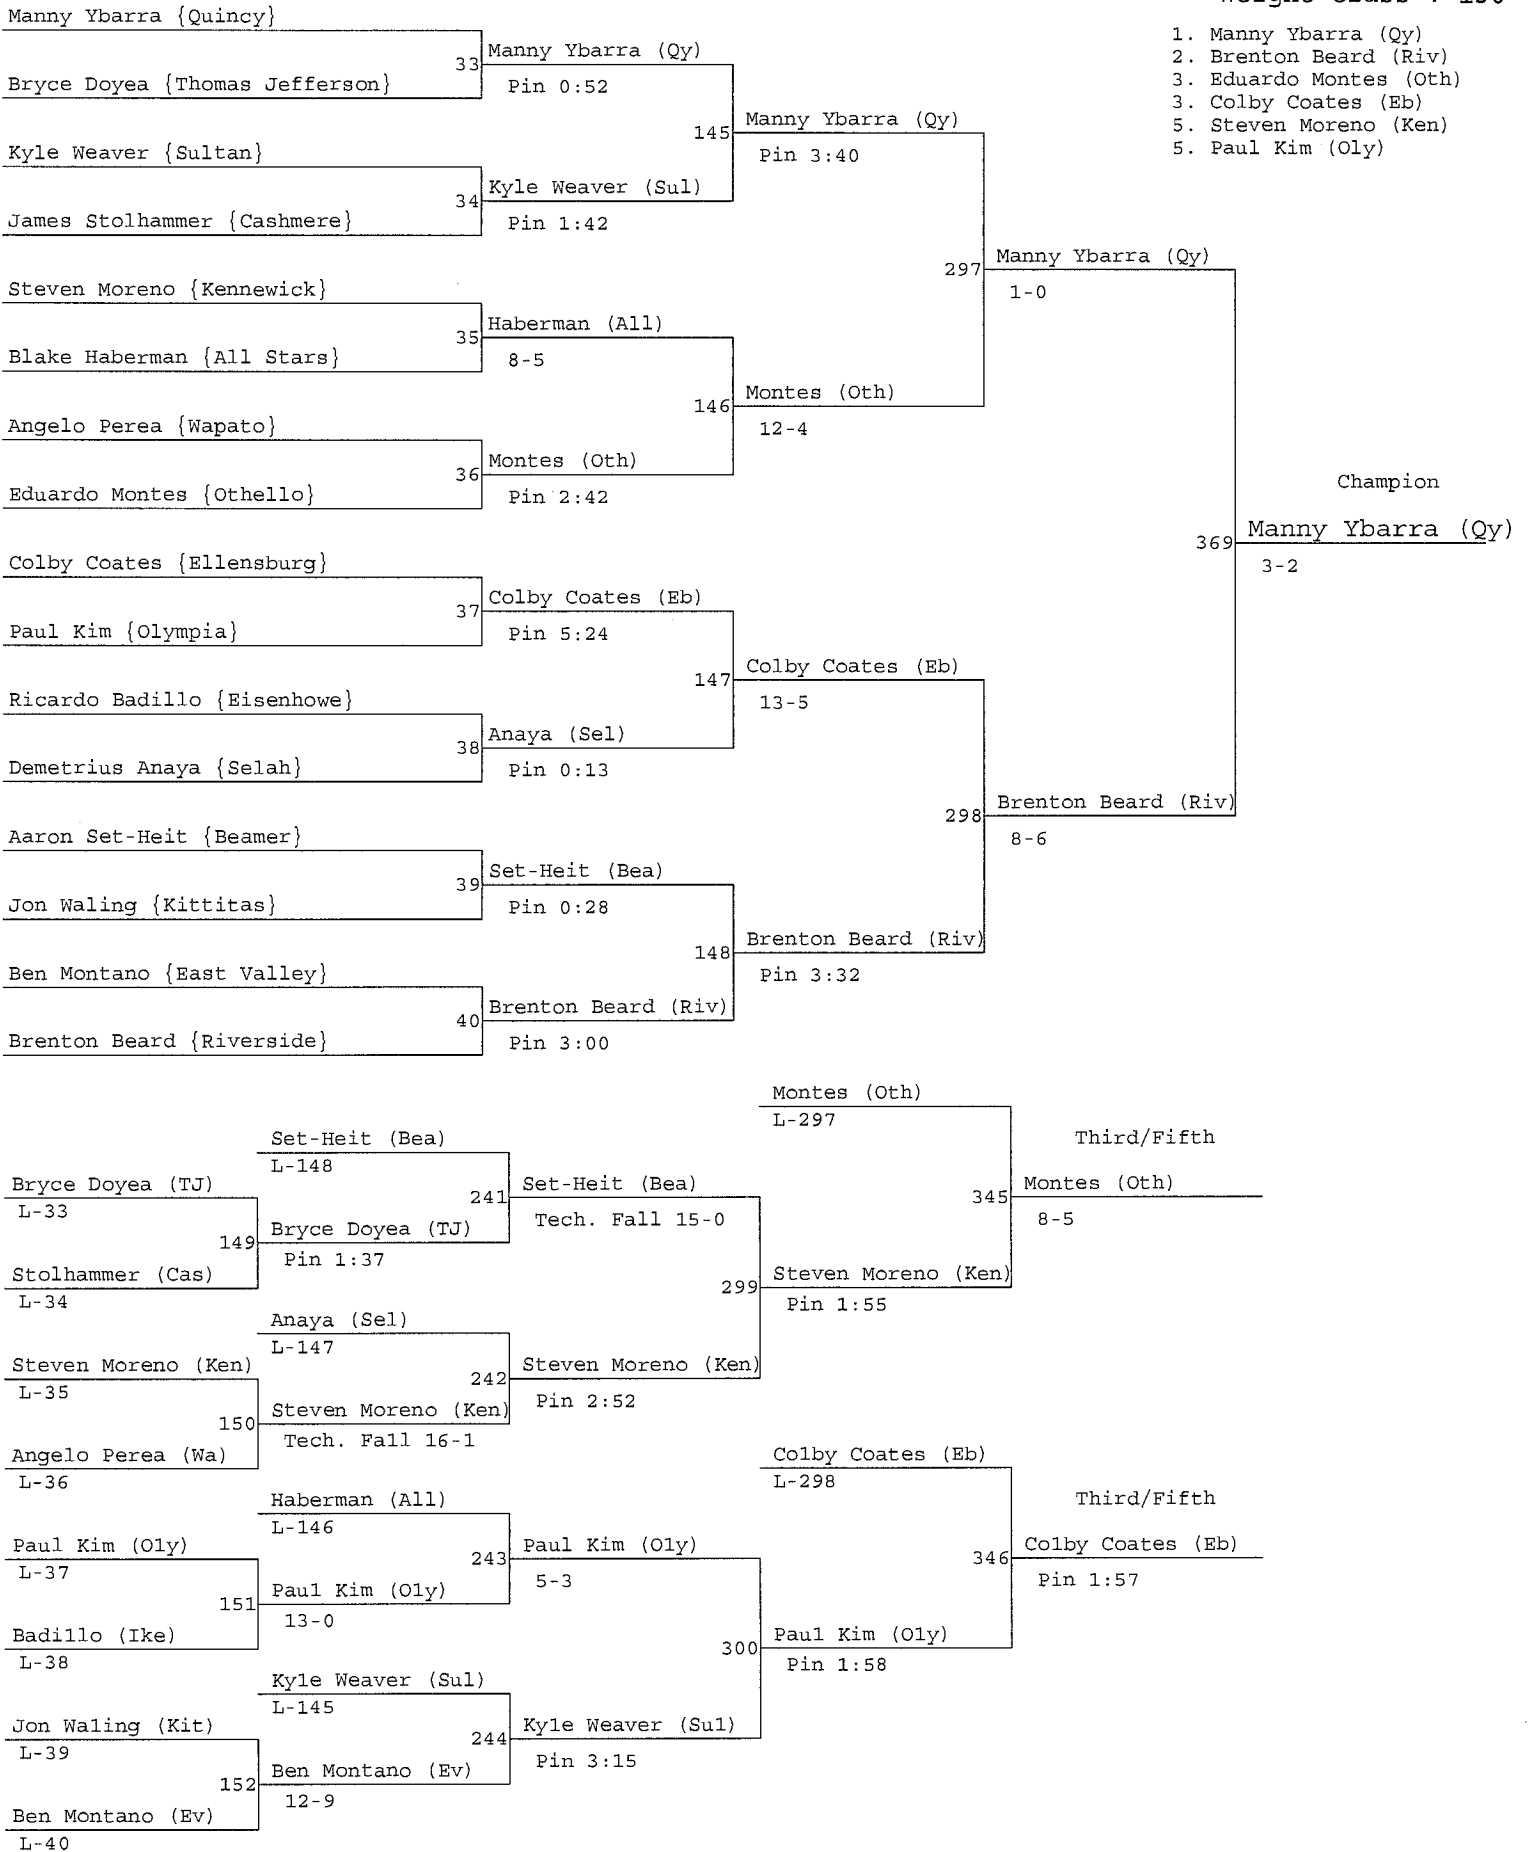

**Outstanding Wrestler Award 103-140
Ares Carpio (Todd Beamer)**

**Outstanding Wrestler Award 145-285
Kyle McIntosh (Thomas Jefferson)**

Ray Westberg 2010

Weight Class : 103

Ray Westberg 2010

Weight Class : 130