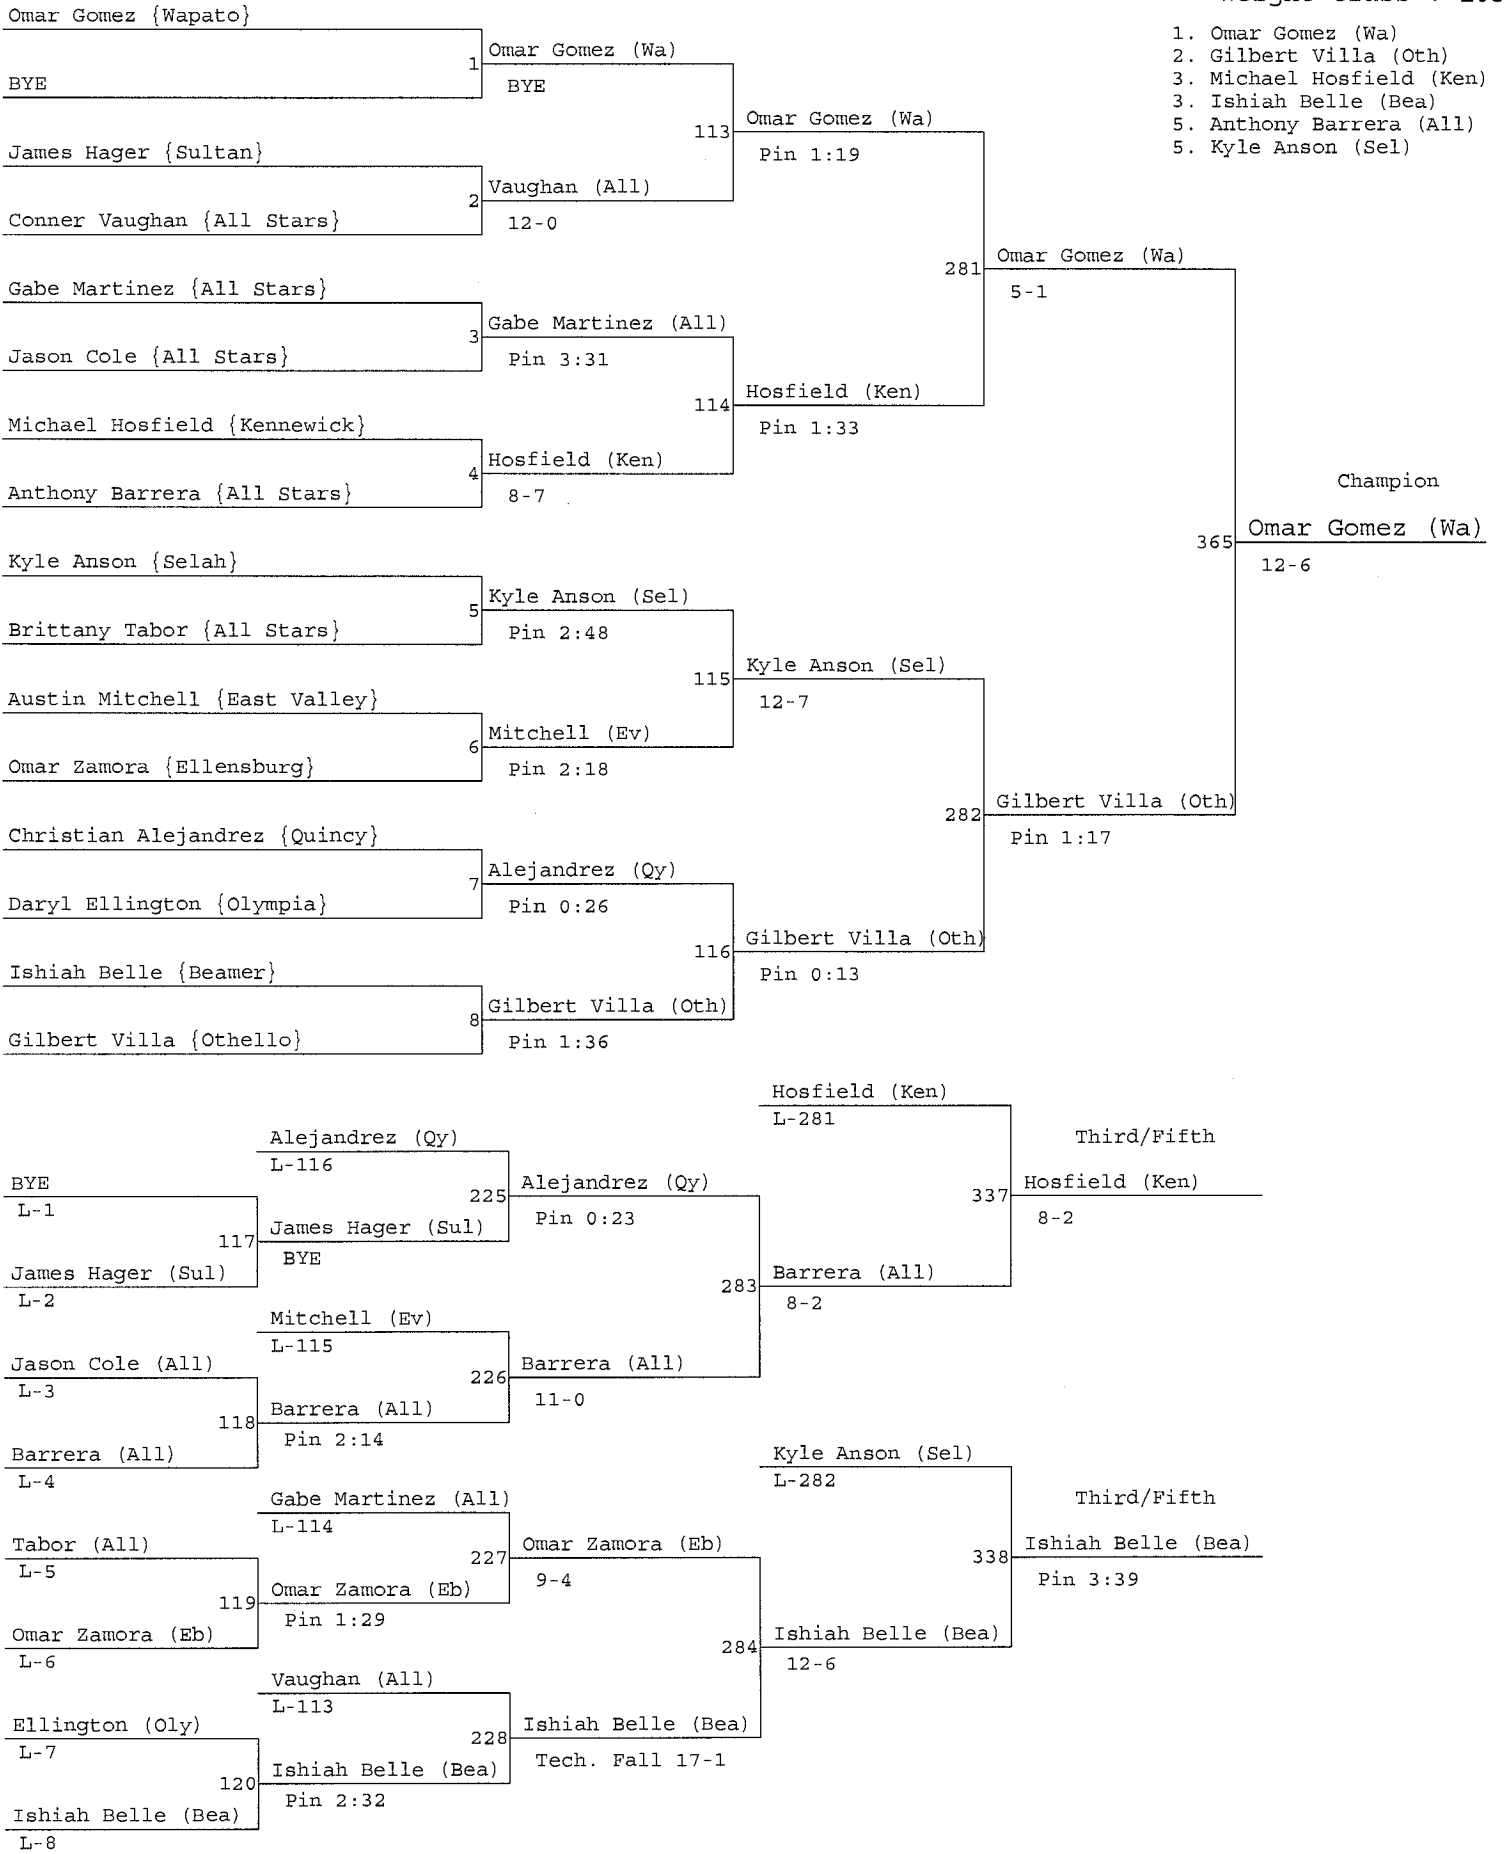

Ray Westberg 2010

1..Riverside.....	184.5	9..Quincy.....	96.5
2..Selah.....	180	10..Kennewick.....	96.5
3..Othello.....	178.5	11..All Stars.....	66
4..Ellensburg.....	134.5	12..Wapato.....	61
5..Beamer.....	134.5	13..Eisenhower.....	51
6..East Valley.....	128	14..Olympia.....	46.5
7..Kittitas.....	120.5	15..Cashmere.....	44.5
8..Thomas Jefferson.....	111.5	16..Sultan.....	38.5

**Outstanding Wrestler Award 103-140
Ares Carpio (Todd Beamer)**

**Outstanding Wrestler Award 145-285
Kyle McIntosh (Thomas Jefferson)**

Ray Westberg 2010

Weight Class : 103