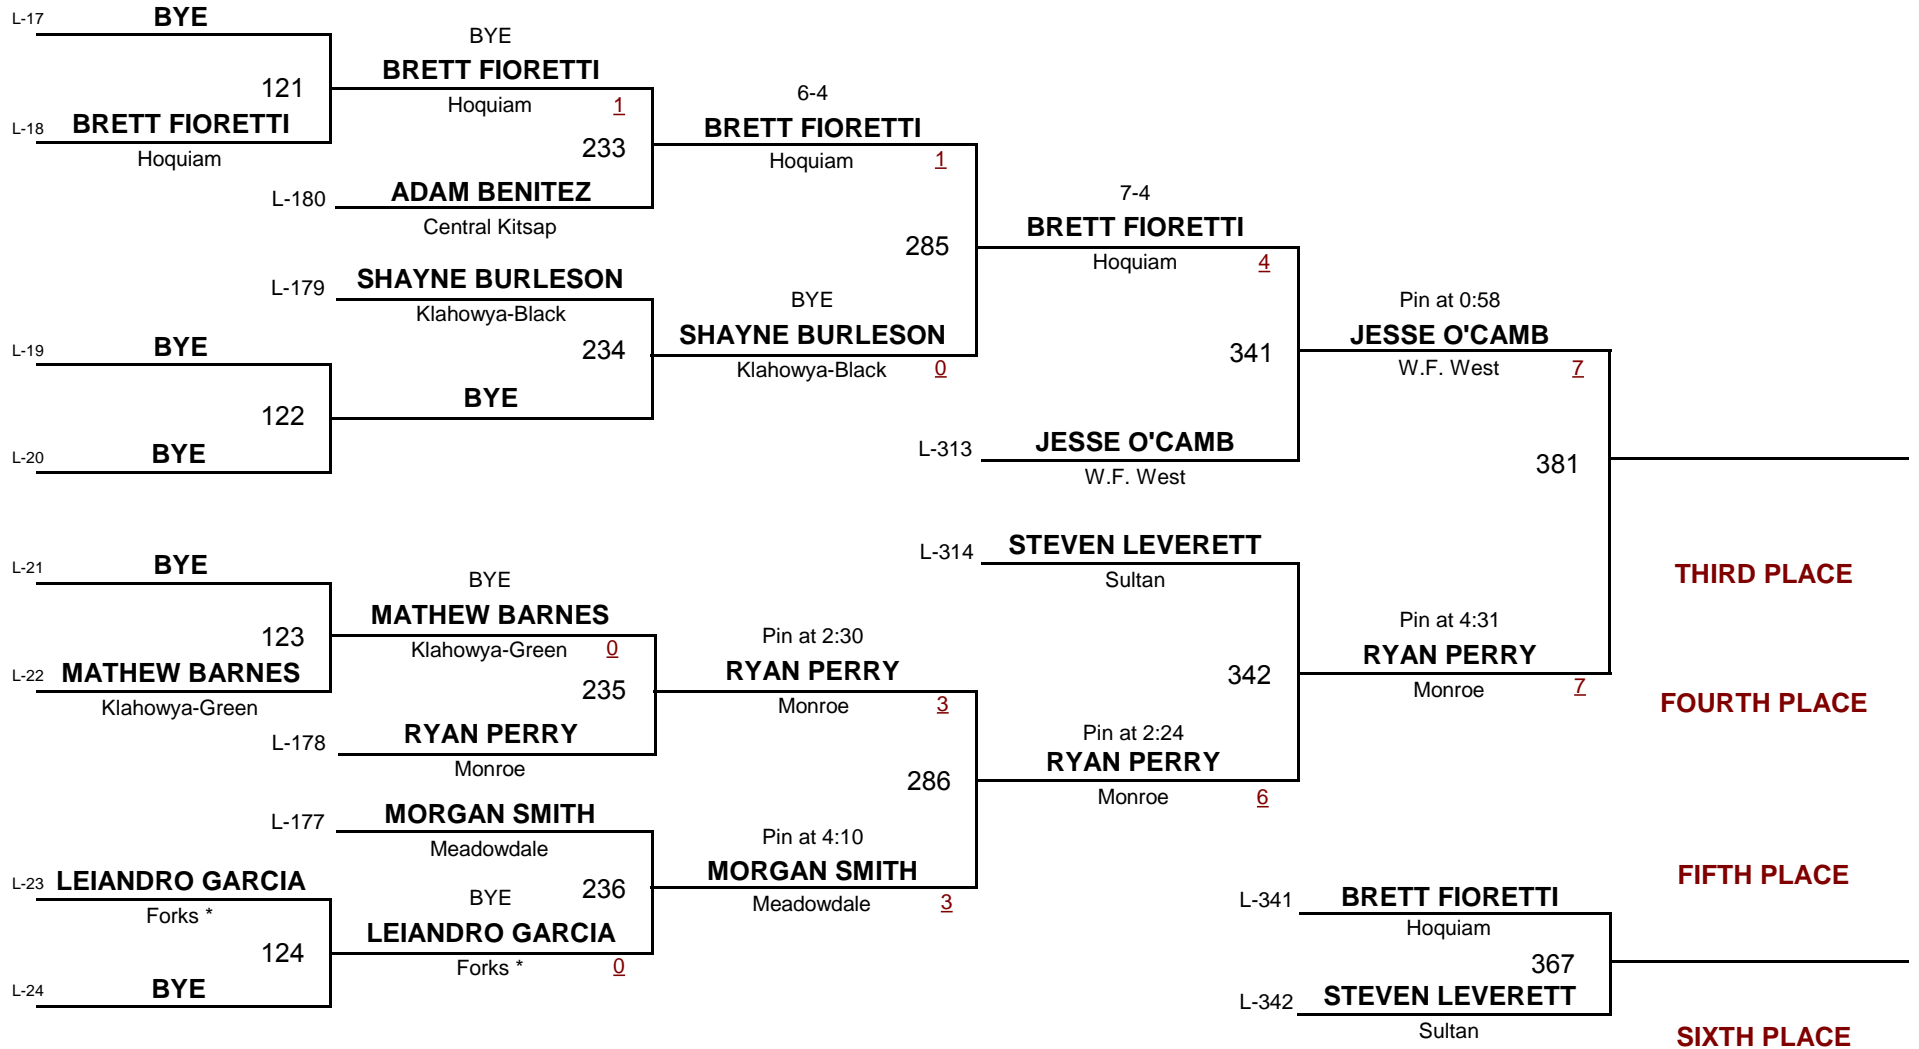

A
DIVISION

119
WEIGHT

Klahowya Klassic 2010

January 23, 2010

Consolation Rounds