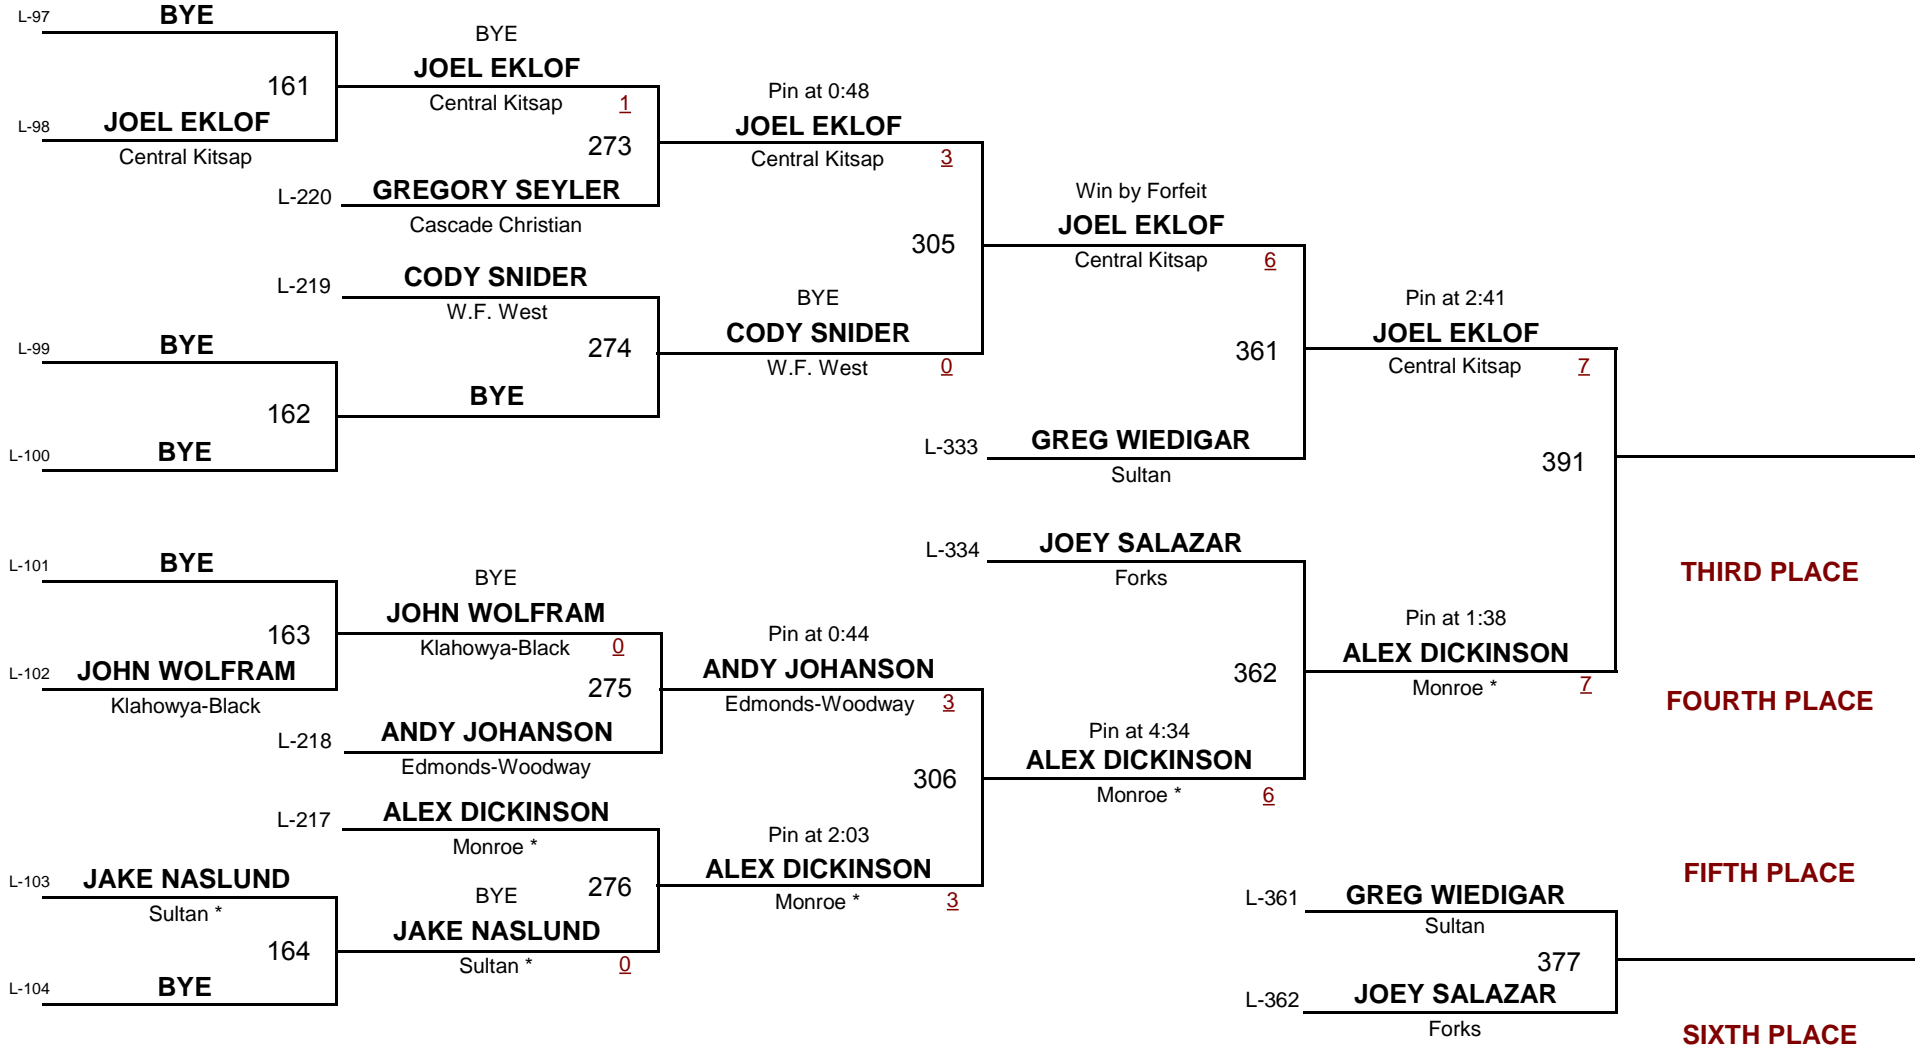

A
DIVISION

215
WEIGHT

Klahowya Klassic 2010

January 23, 2010

Consolation Rounds