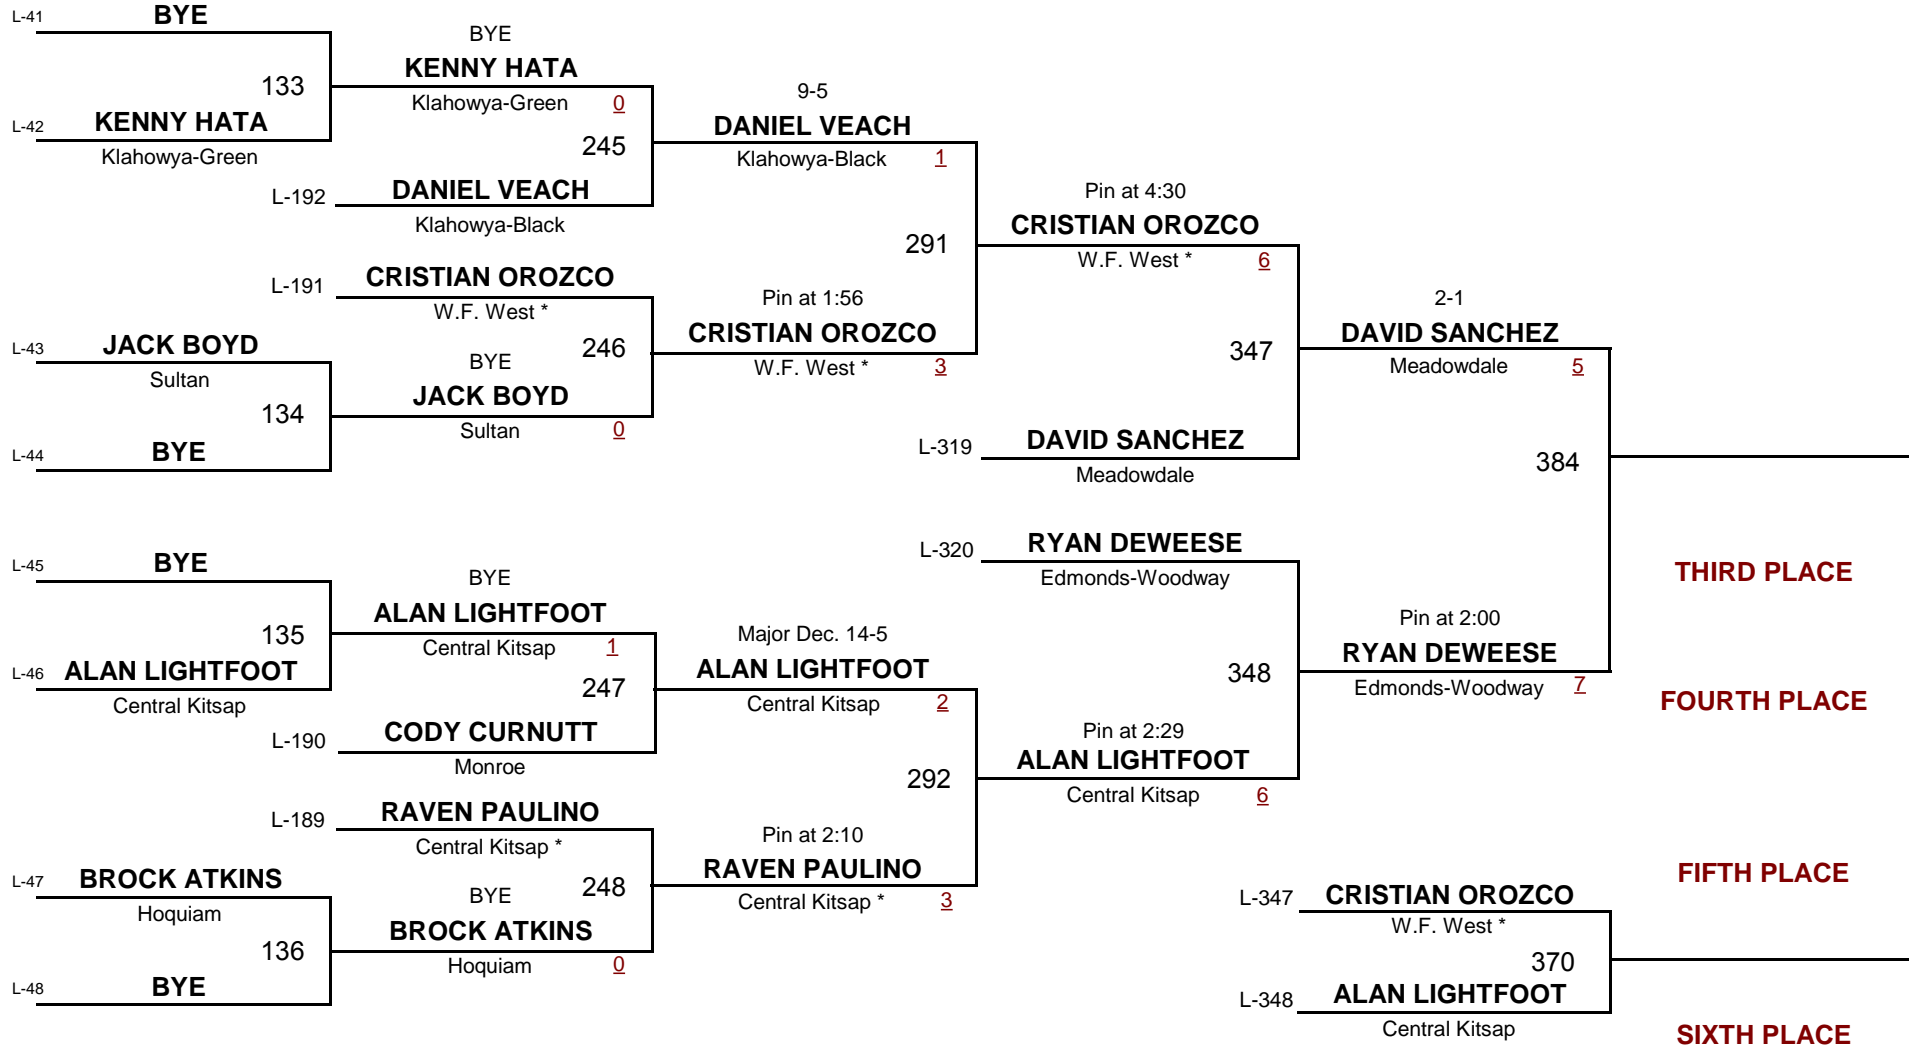

A
DIVISION

135
WEIGHT

Klahowya Klassic 2010

January 23, 2010

Consolation Rounds