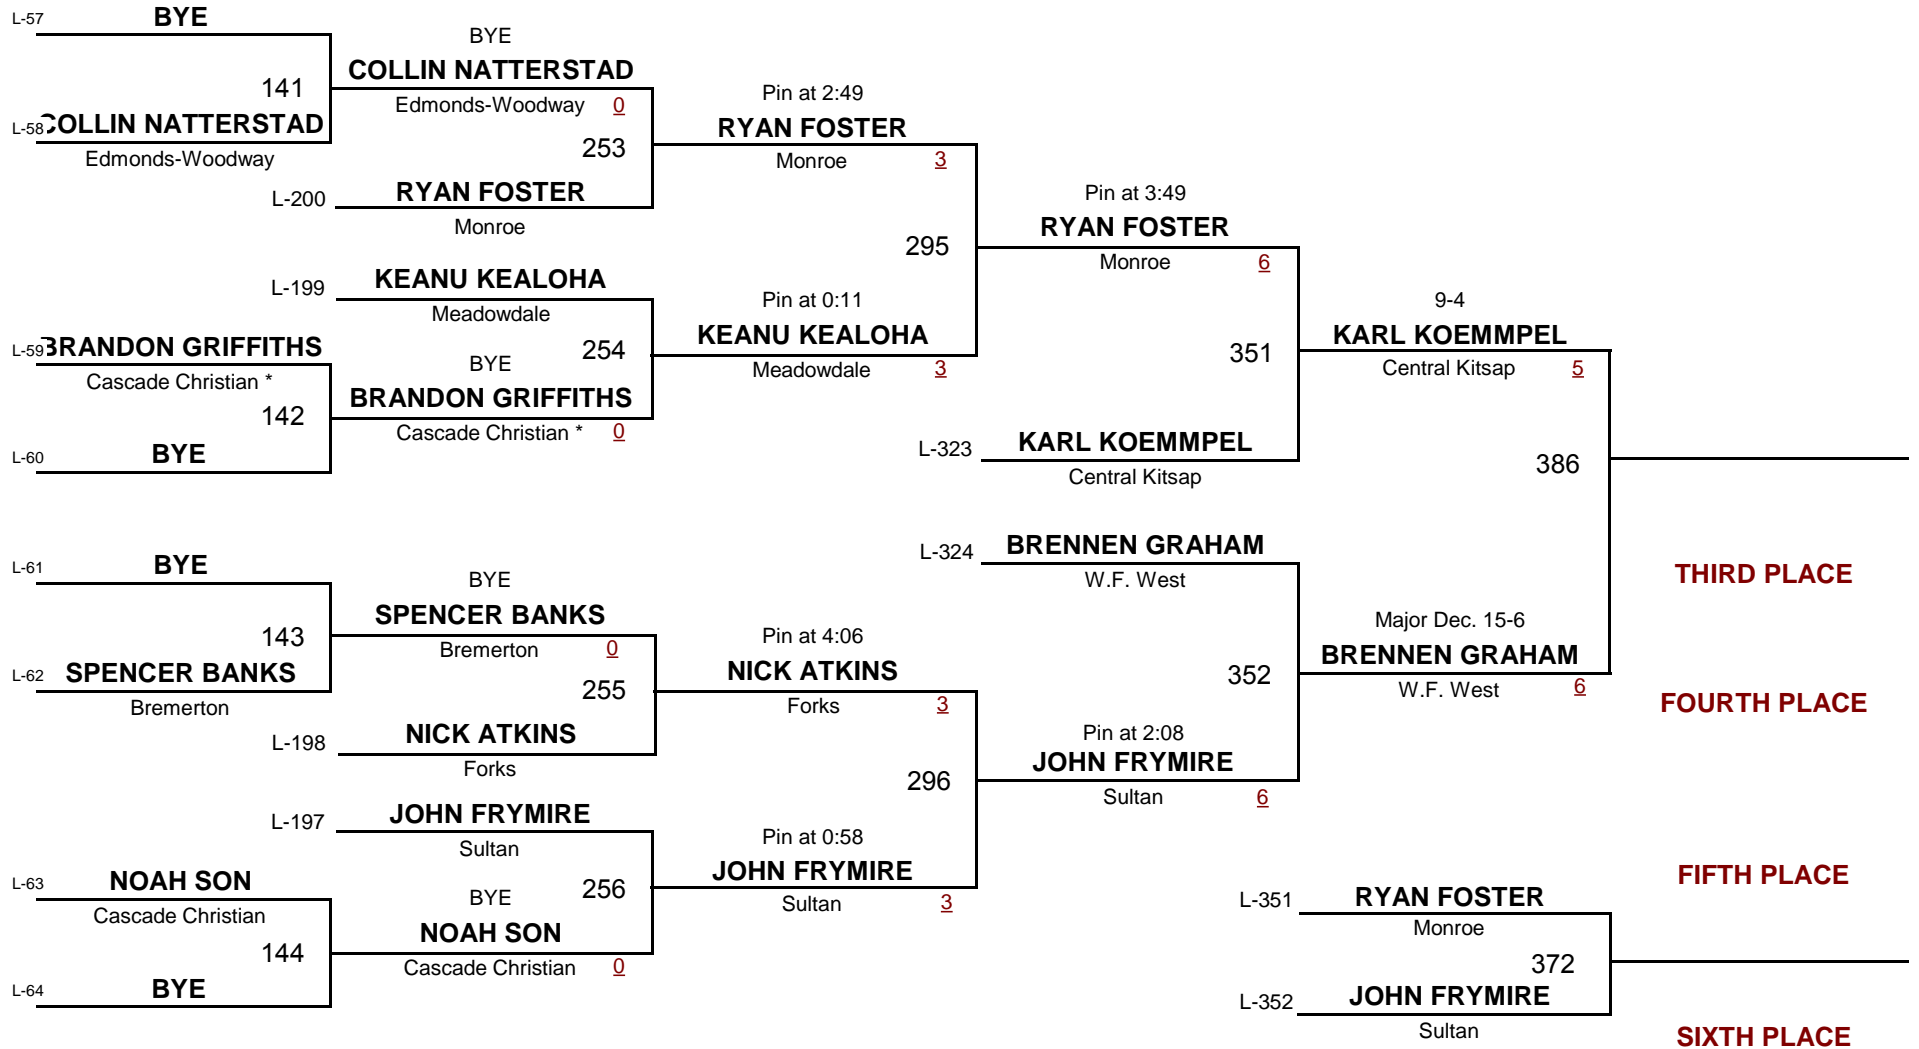

A
DIVISION

145
WEIGHT

Klahowya Klassic 2010

January 23, 2010

Consolation Rounds