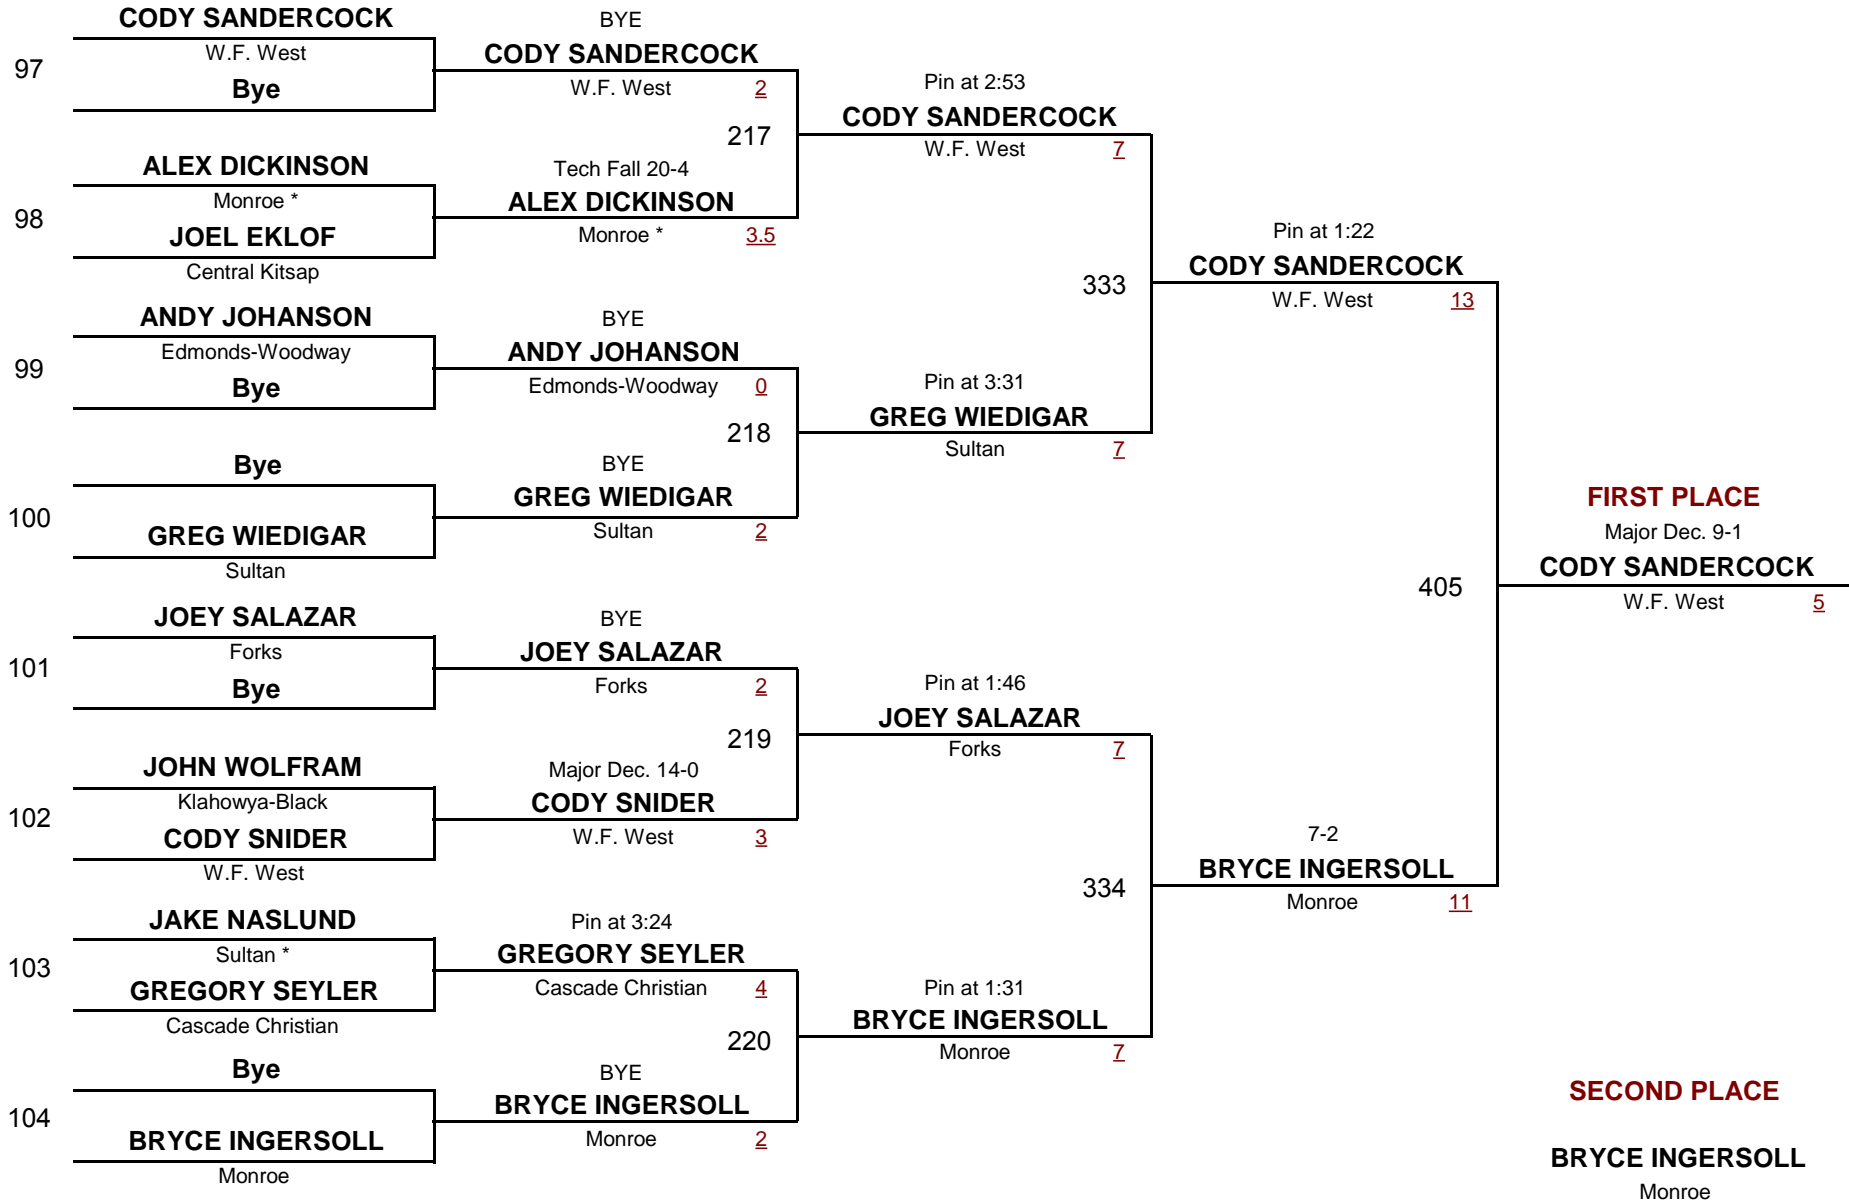

A
DIVISION

215
WEIGHT

Klahowya Klassic 2010

January 23, 2010

Championship Rounds