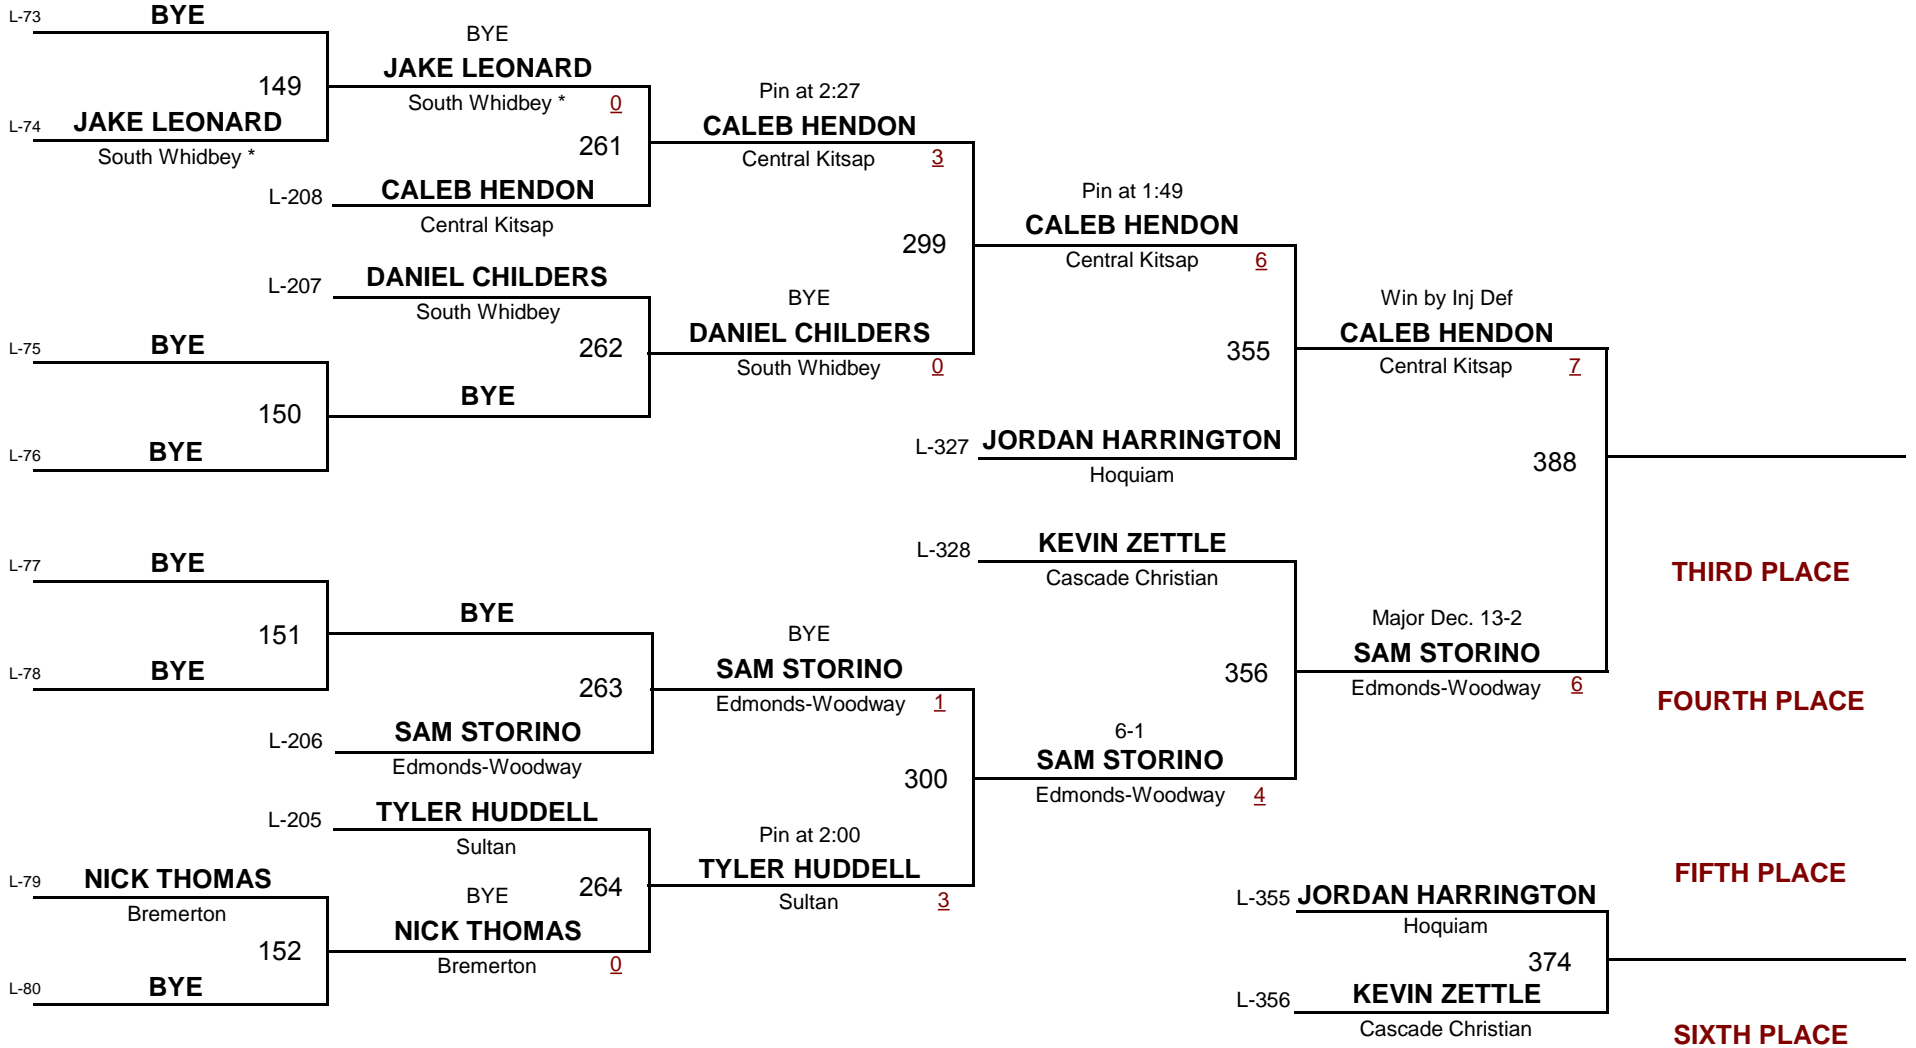

A
DIVISION

160
WEIGHT

Klahowya Klassic 2010

January 23, 2010

Consolation Rounds