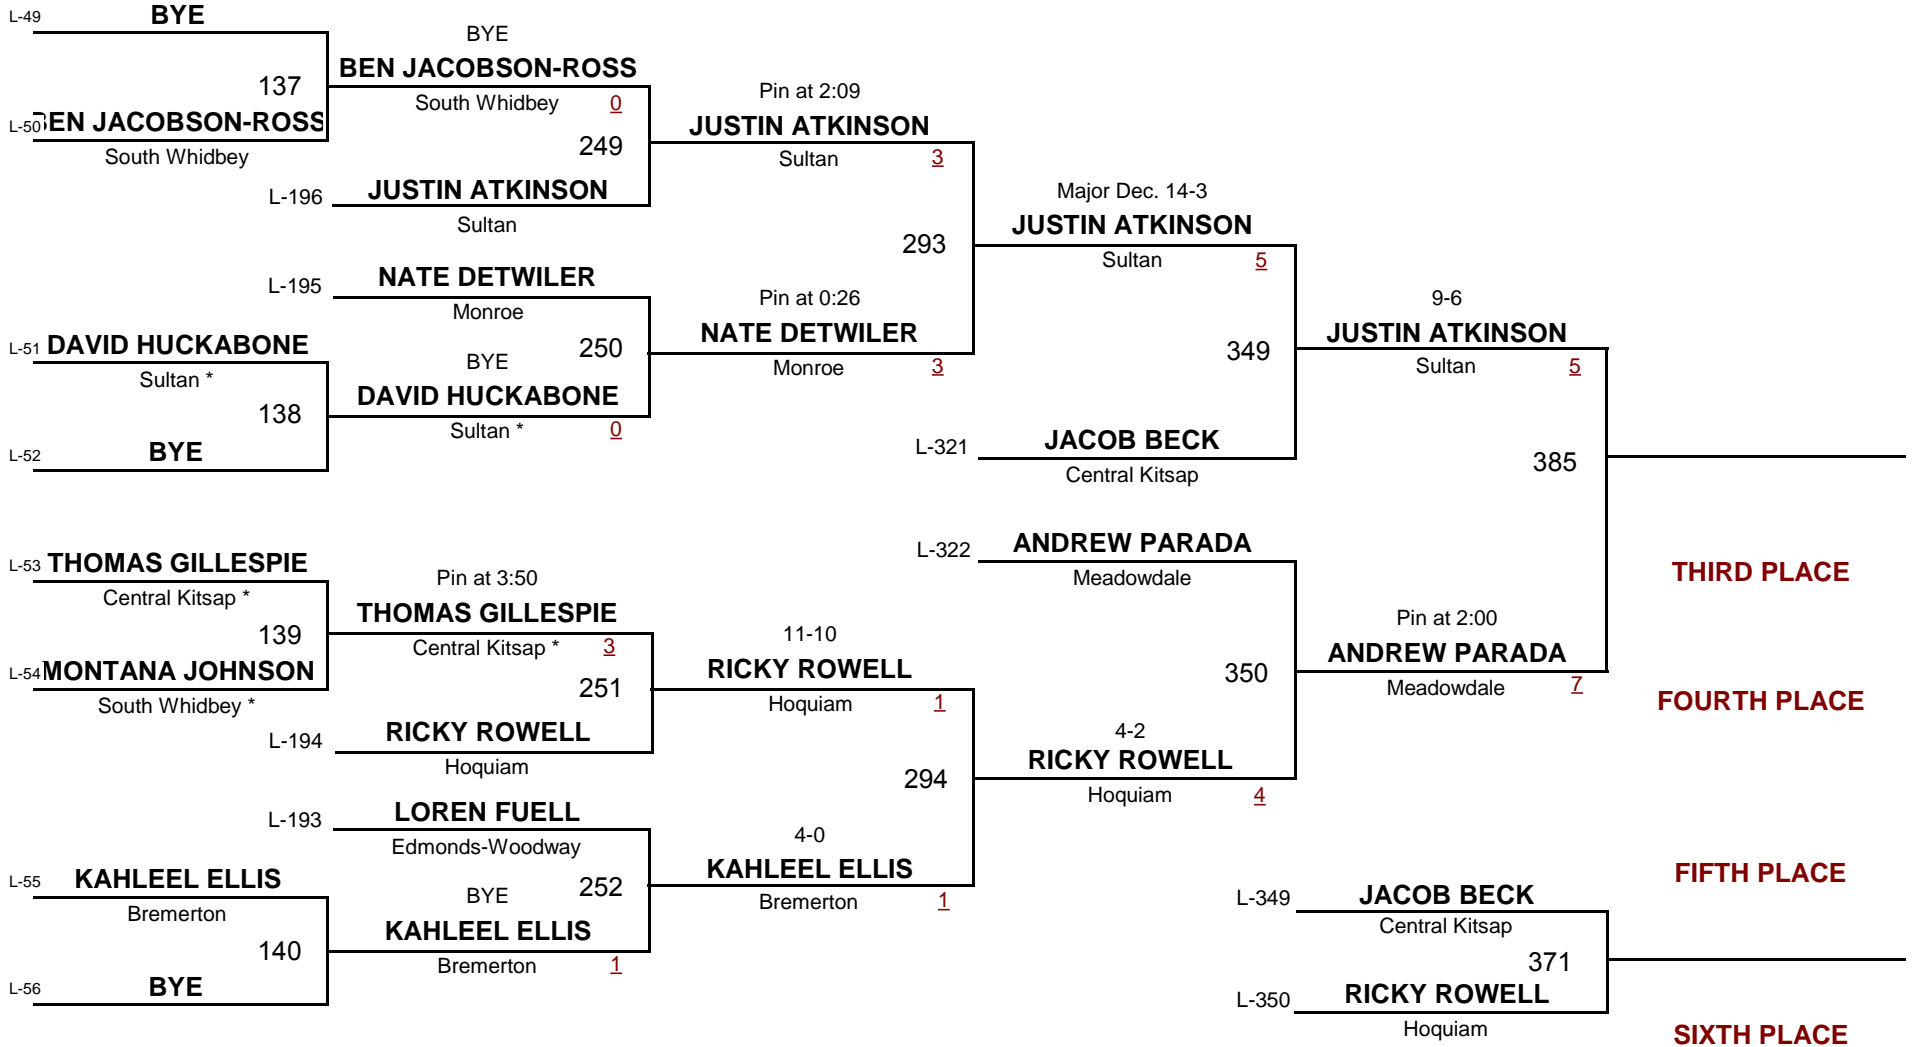

A
DIVISION

140
WEIGHT

Klahowya Klassic 2010

January 23, 2010

Consolation Rounds