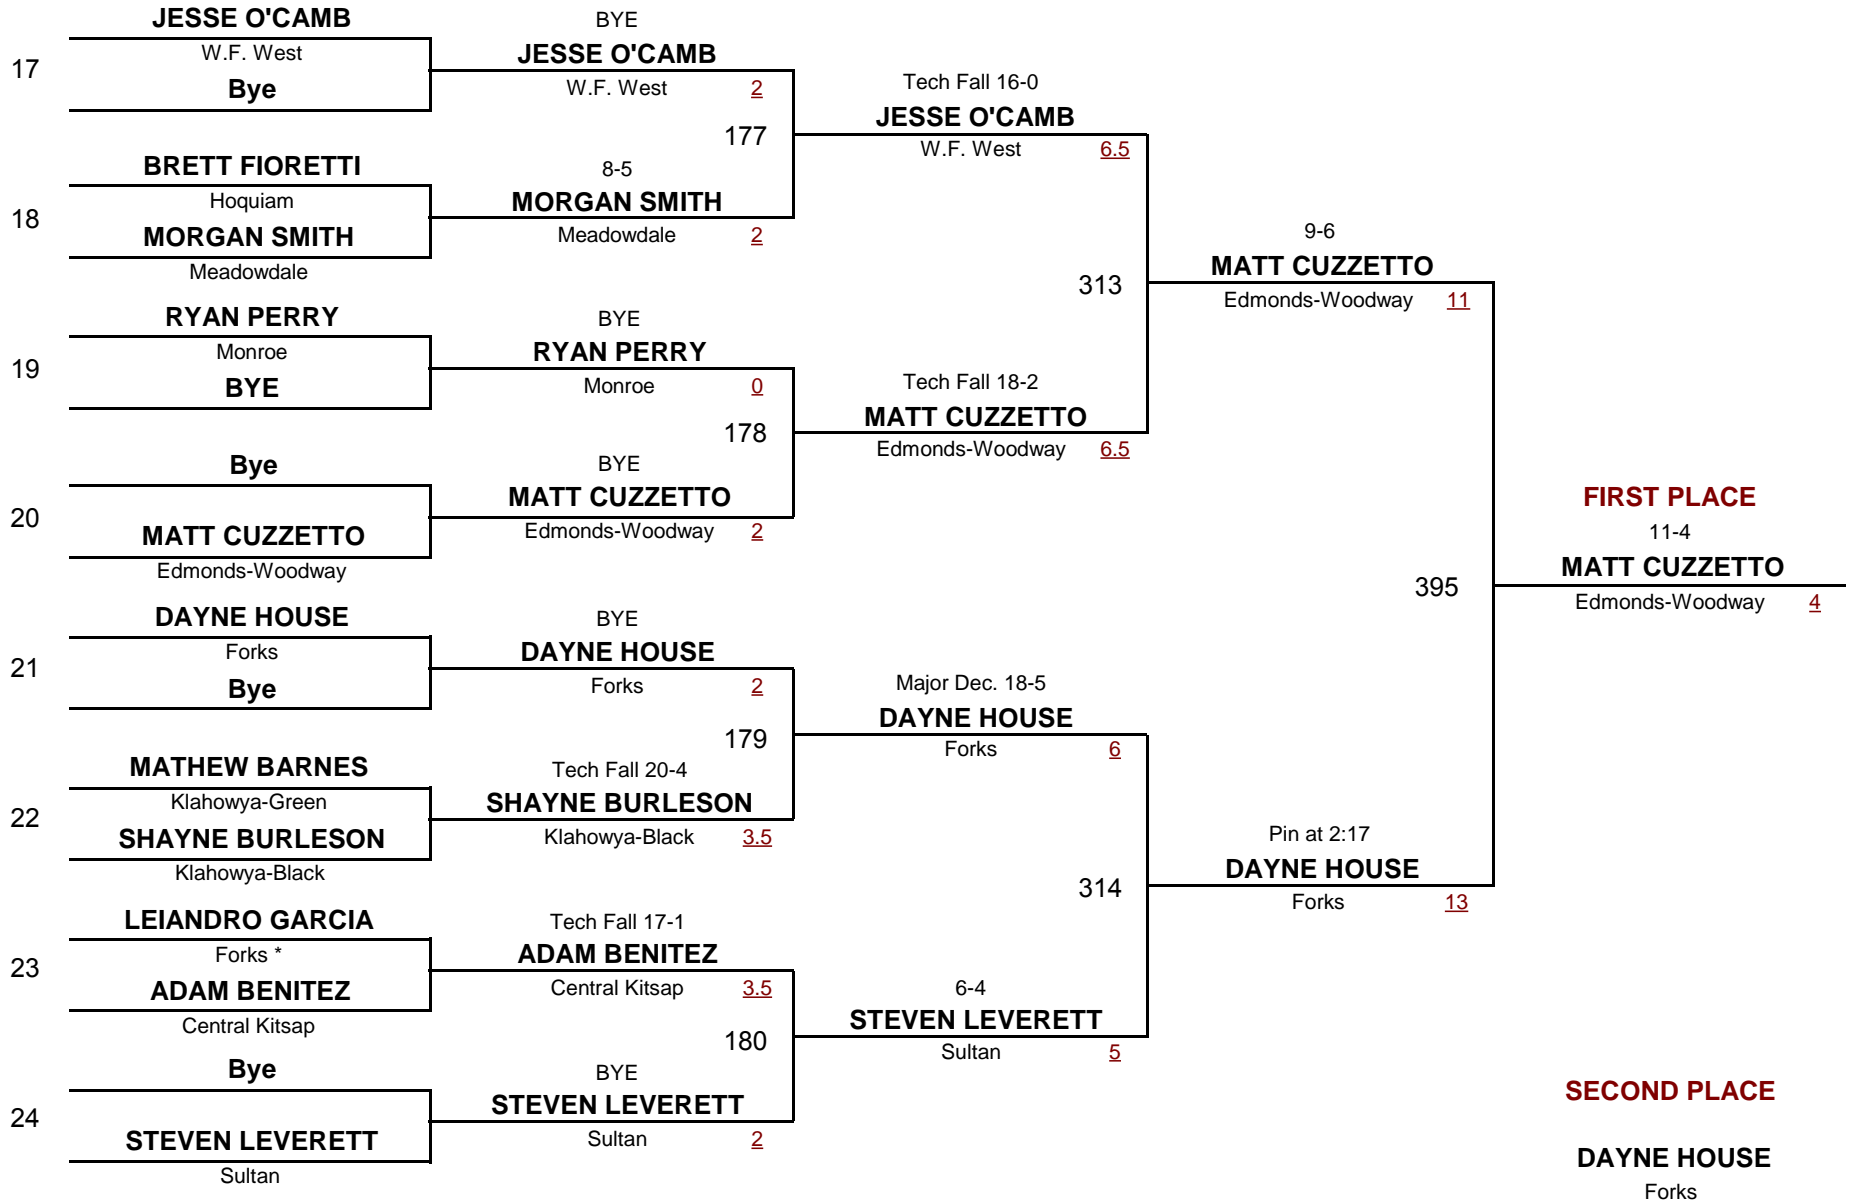

A
DIVISION

119
WEIGHT

Klahowya Klassic 2010

January 23, 2010

Championship Rounds