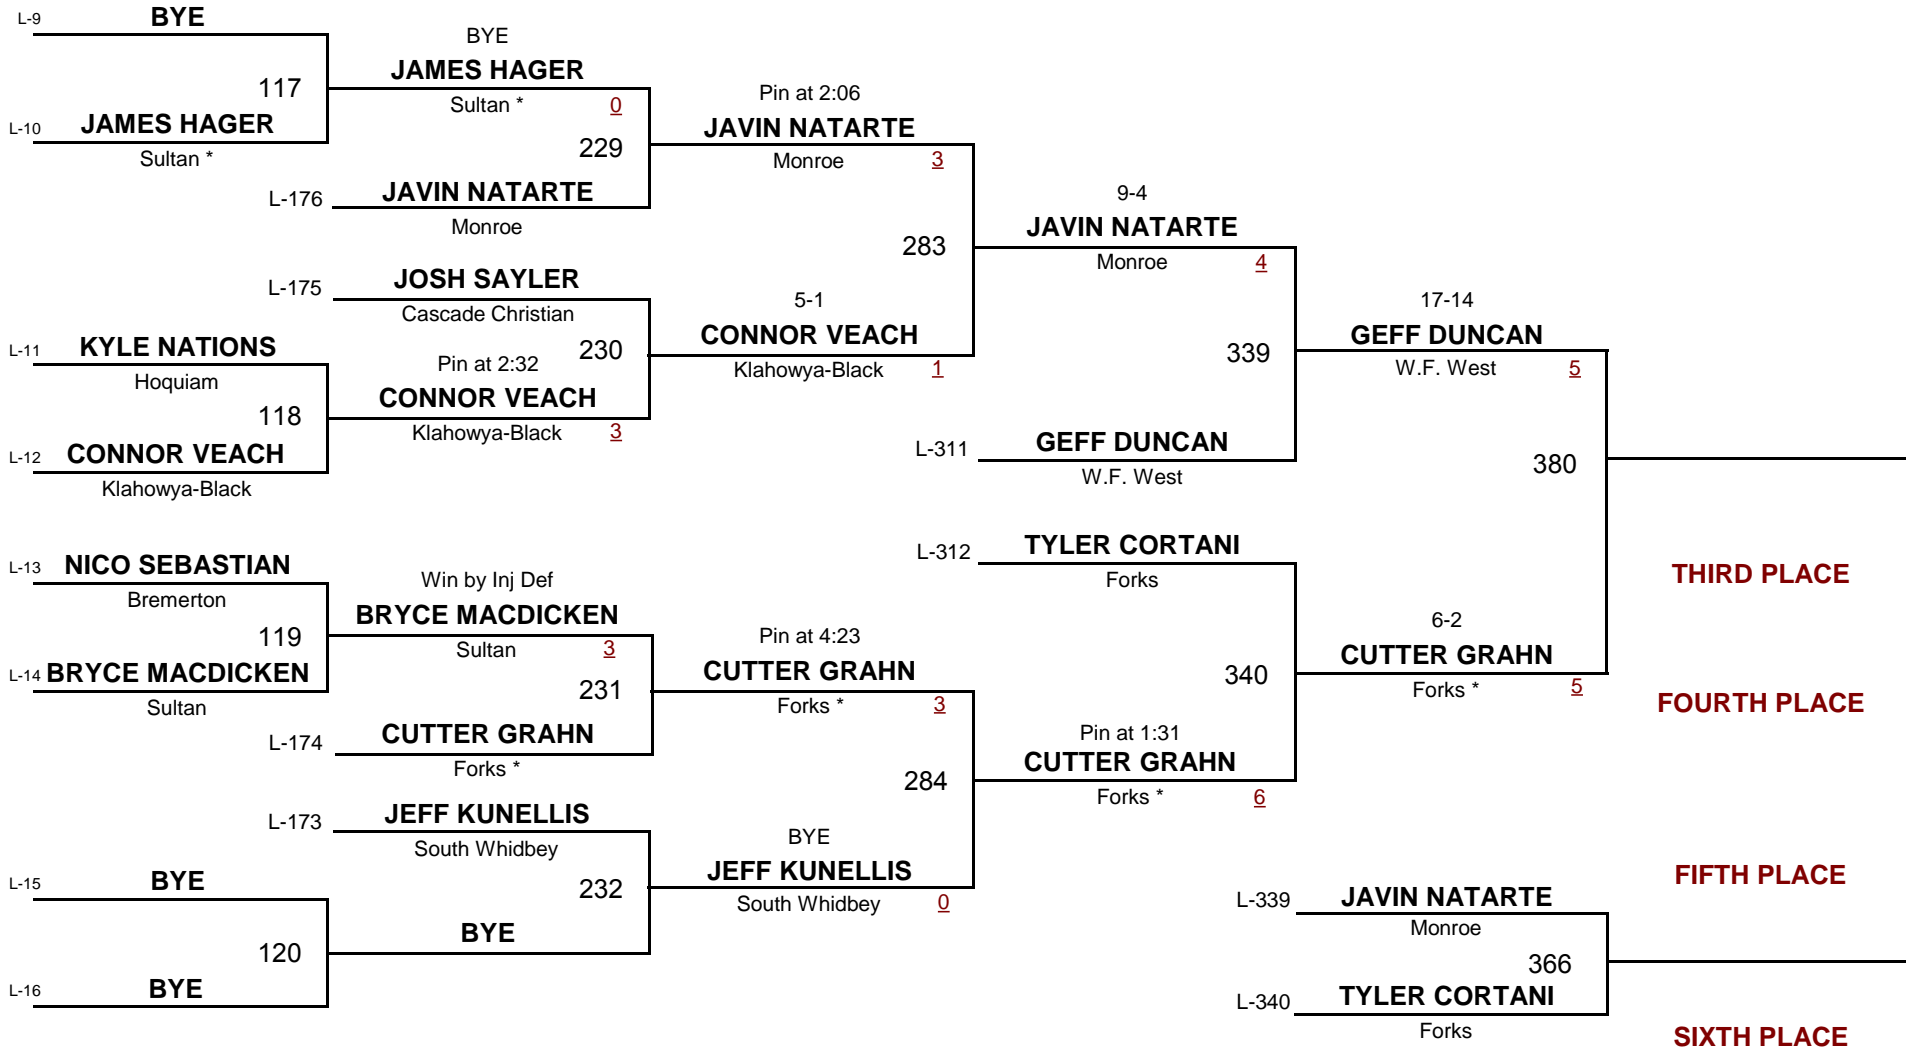

January 23, 2010

Championship Rounds

A
DIVISION

112
WEIGHT

Klahowya Klassic 2010

January 23, 2010

Consolation Rounds

A
DIVISION