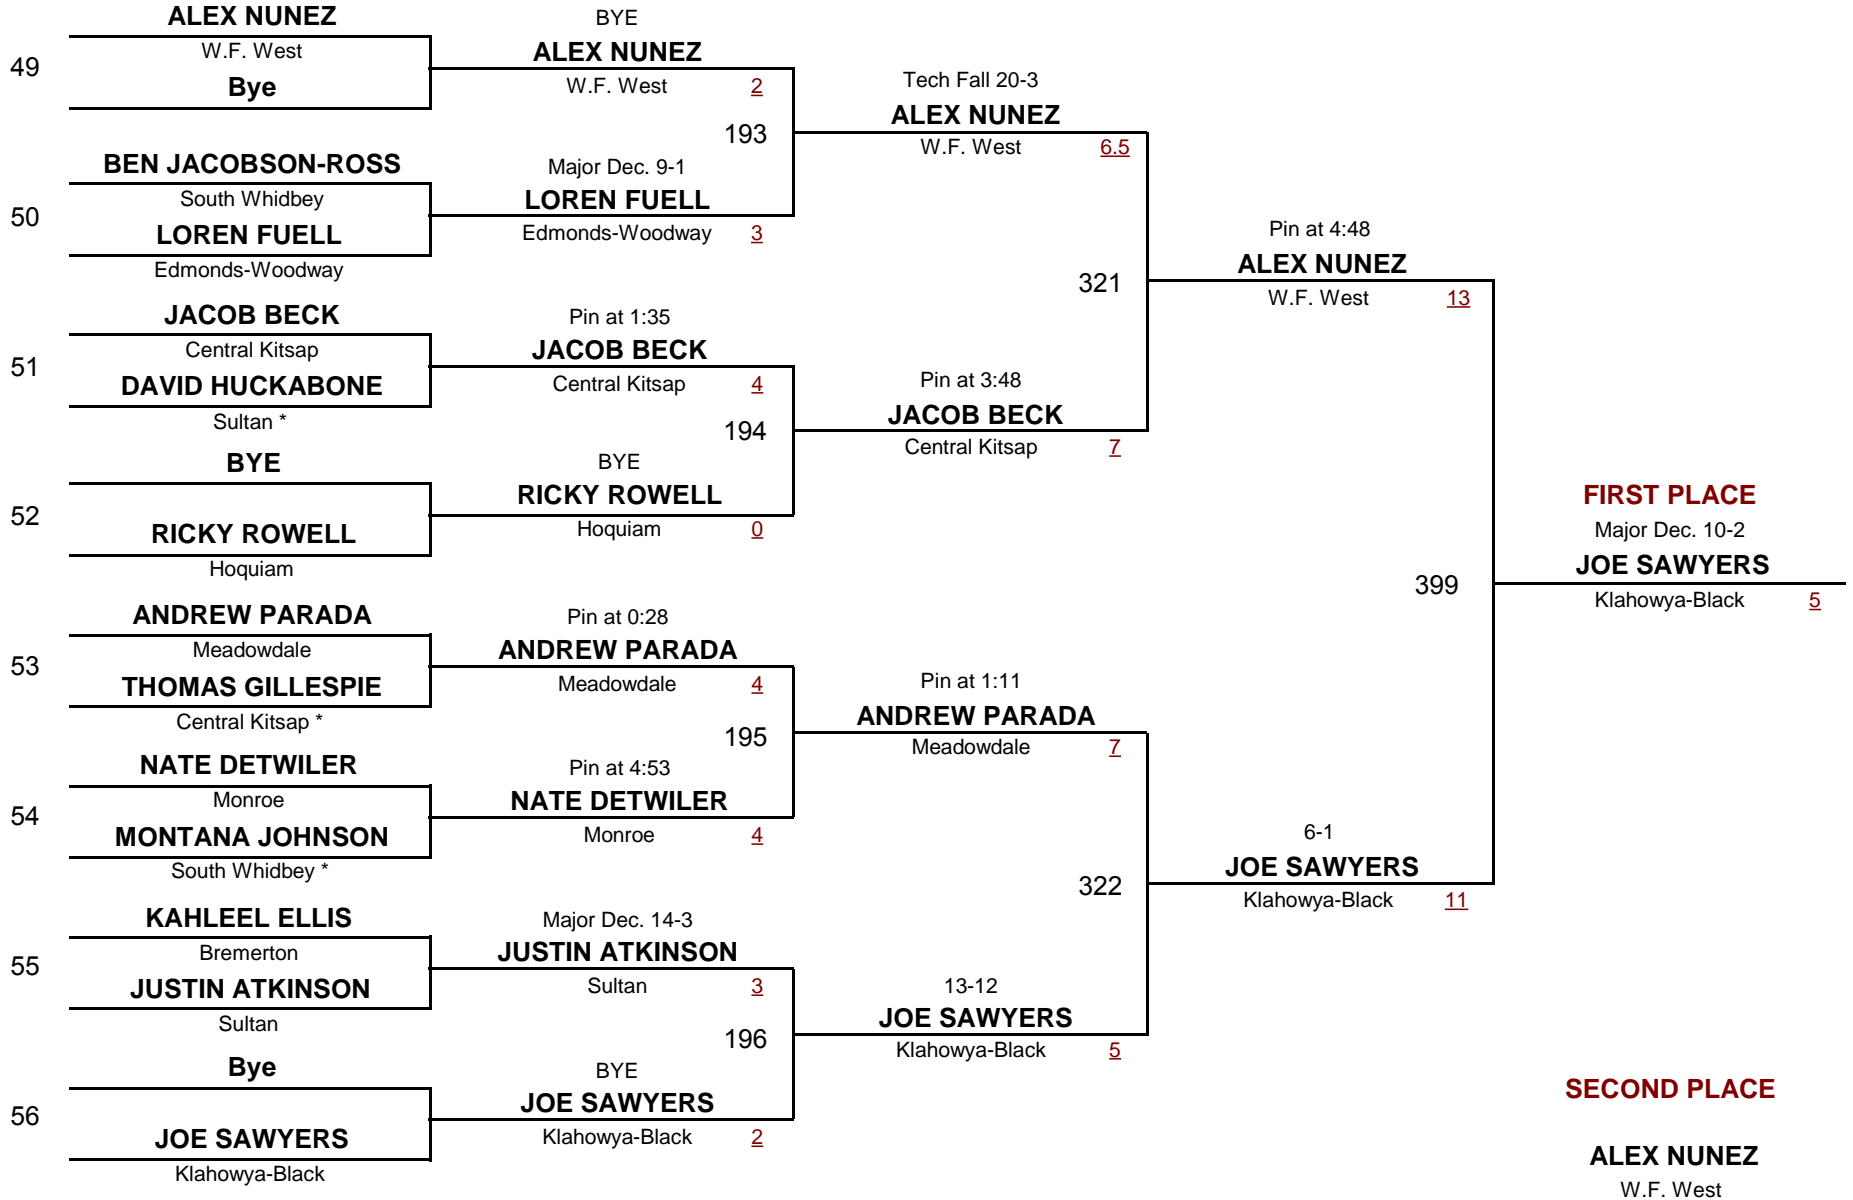

Consolation Rounds

A **140**
 DIVISION WEIGHT

Klahowya Klassic 2010

January 23, 2010

Championship Rounds

A
DIVISION

140
WEIGHT

Klahowya Klassic 2010