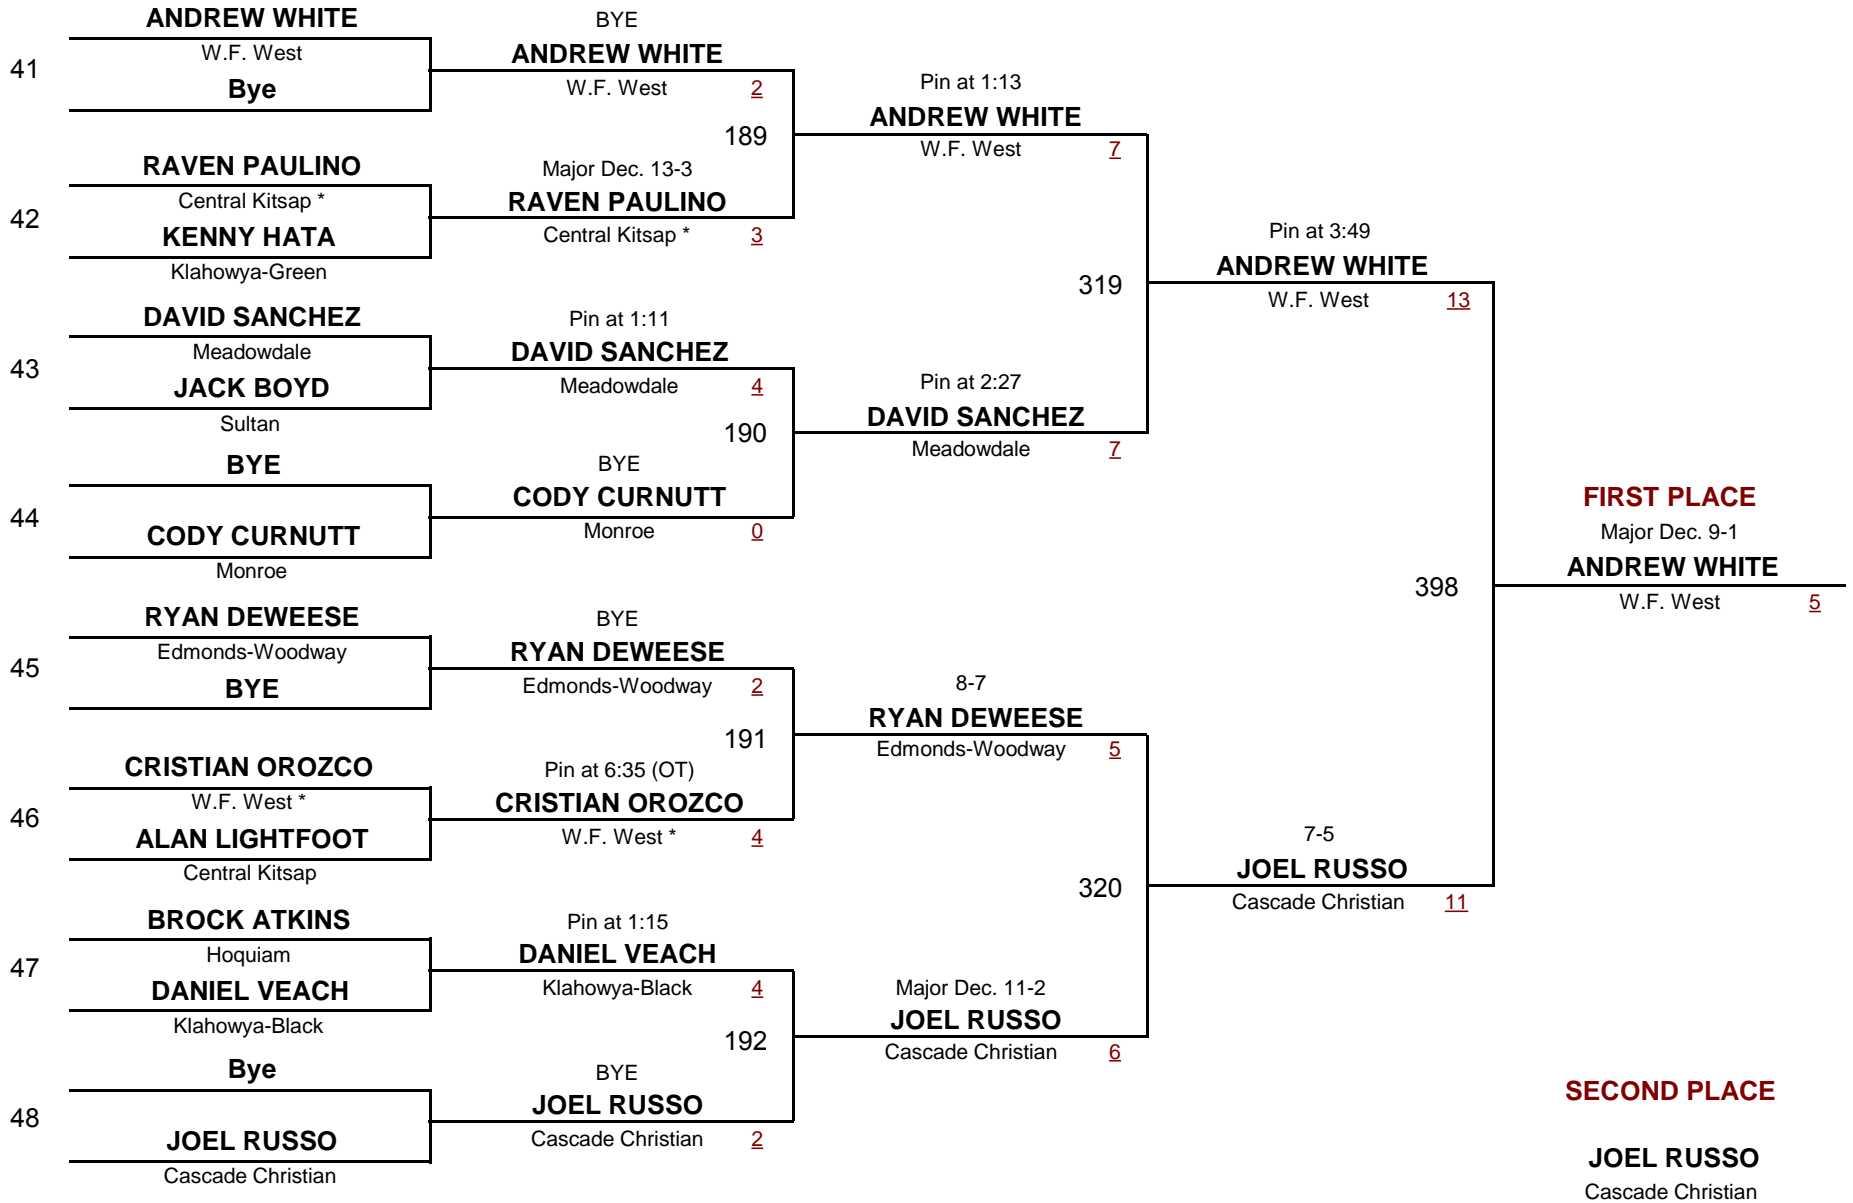

A
DIVISION

135
WEIGHT

Klahowya Klassic 2010

January 23, 2010

Championship Rounds