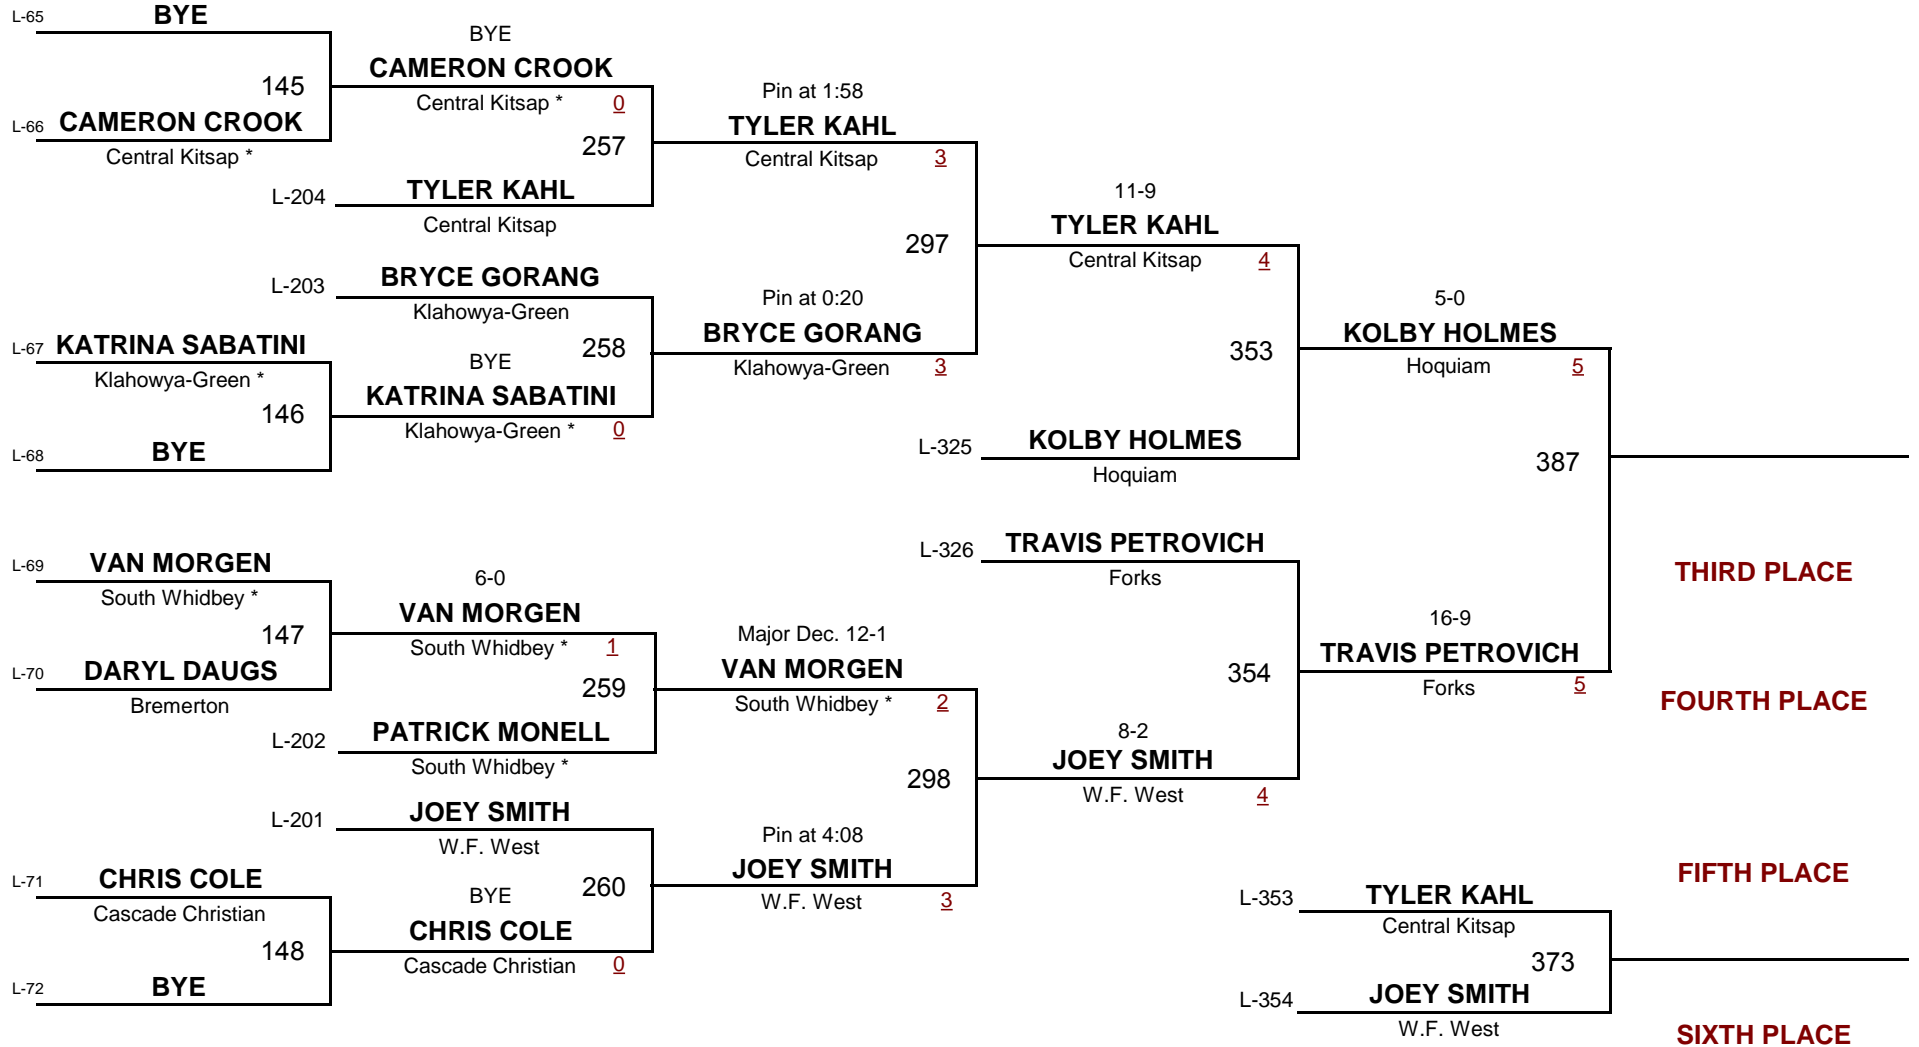

Klahowya Klassic 2010

January 23, 2010

Consolation Rounds

A
DIVISION

152
WEIGHT

Klahowya Klassic 2010

January 23, 2010

Consolation Rounds