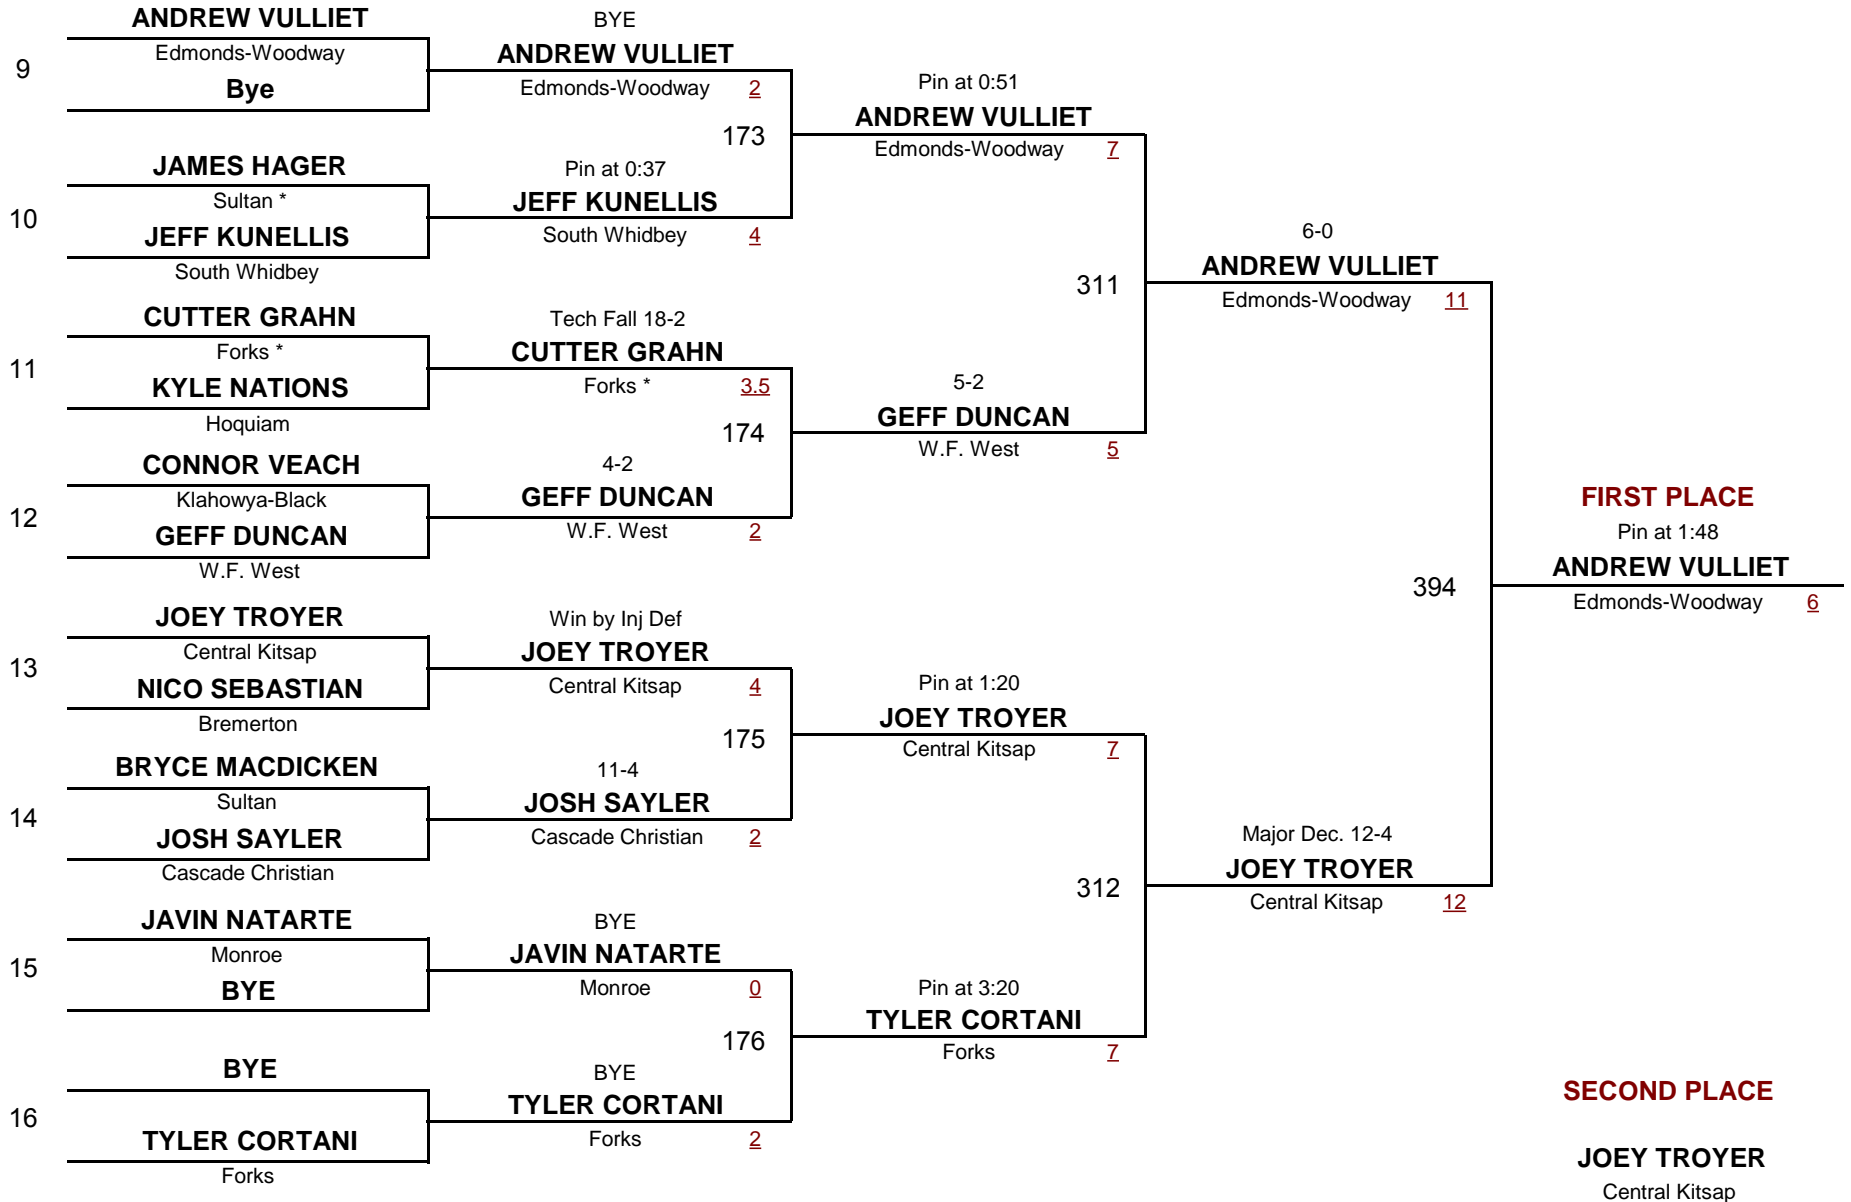

A
DIVISION

112
WEIGHT

Klahowya Klassic 2010

January 23, 2010

Championship Rounds