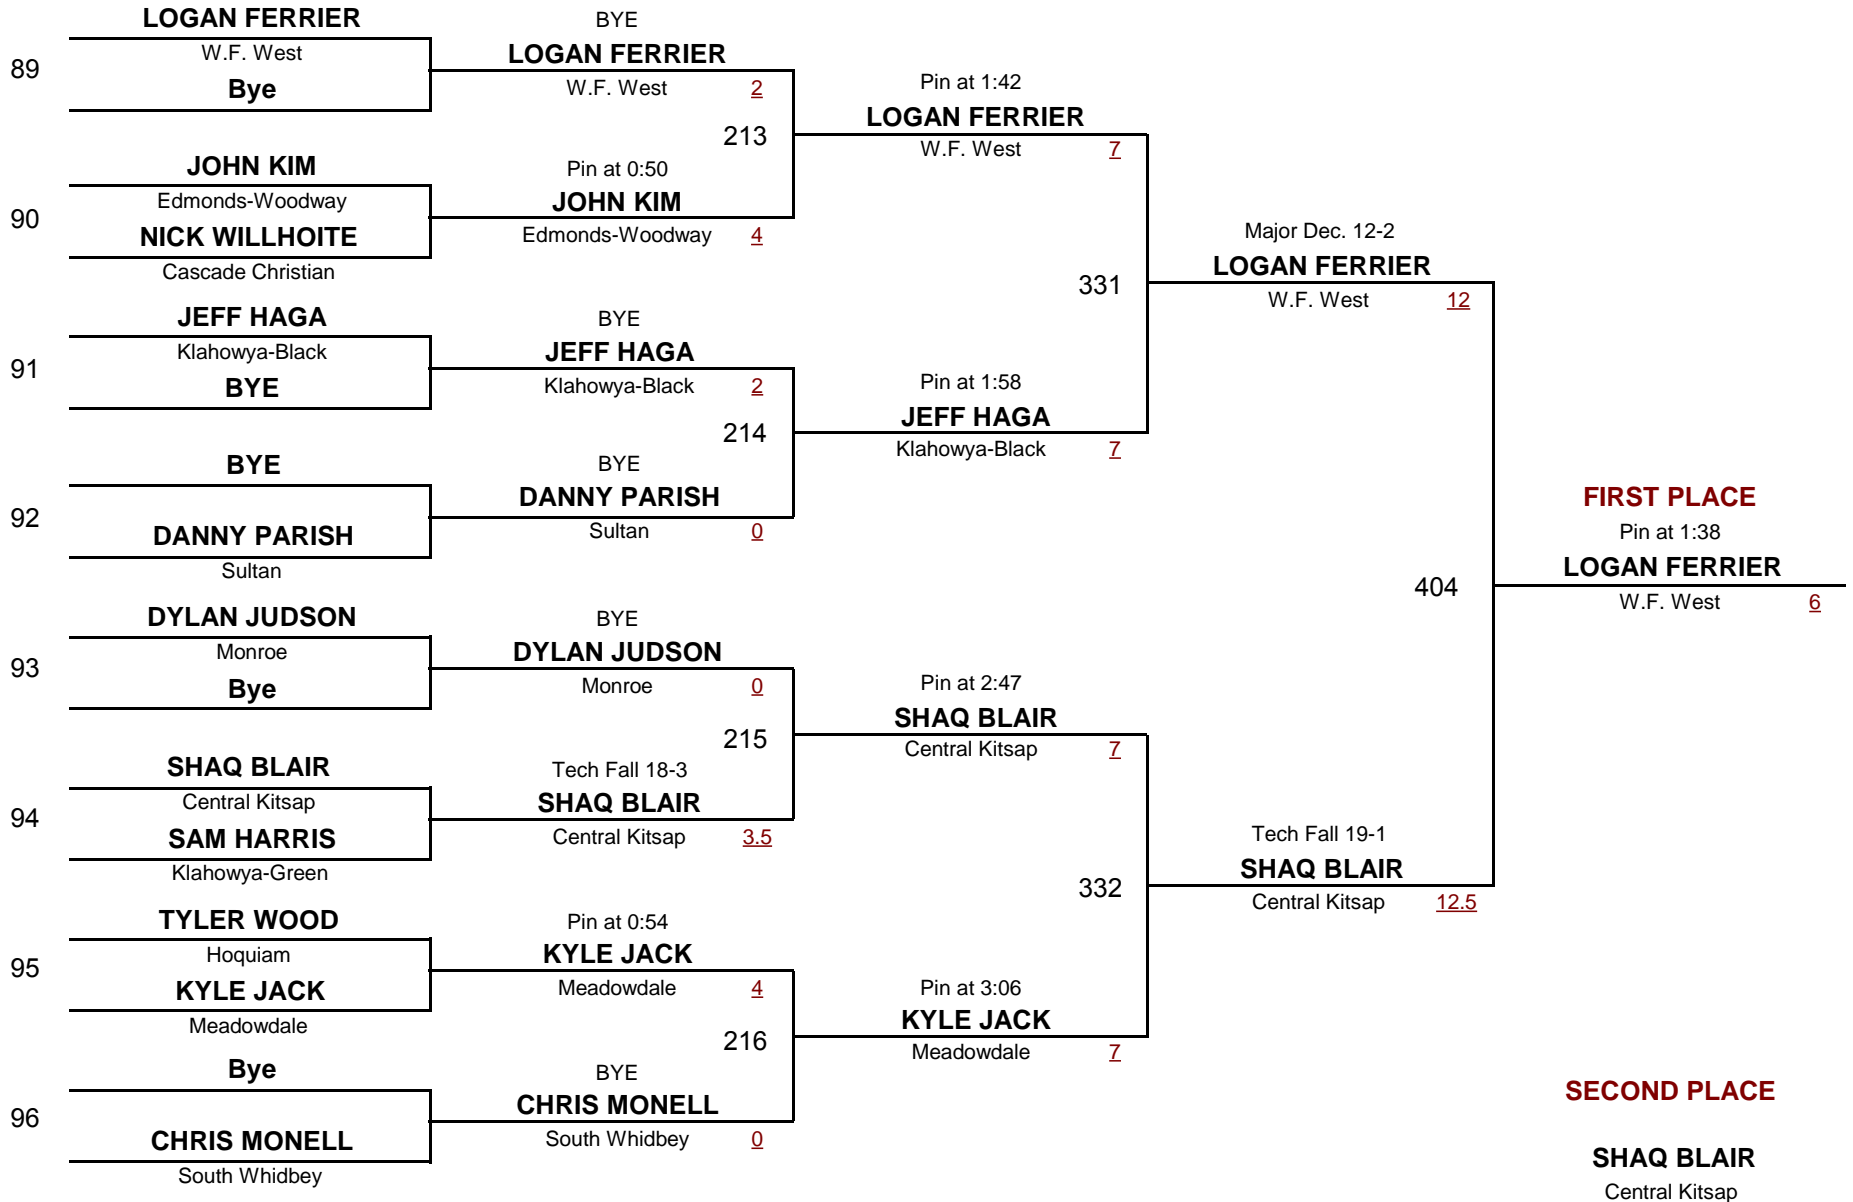

January 23, 2010

Consolation Rounds

A
DIVISION

189
WEIGHT

Klahowya Klassic 2010

January 23, 2010

Championship Rounds

A
DIVISION