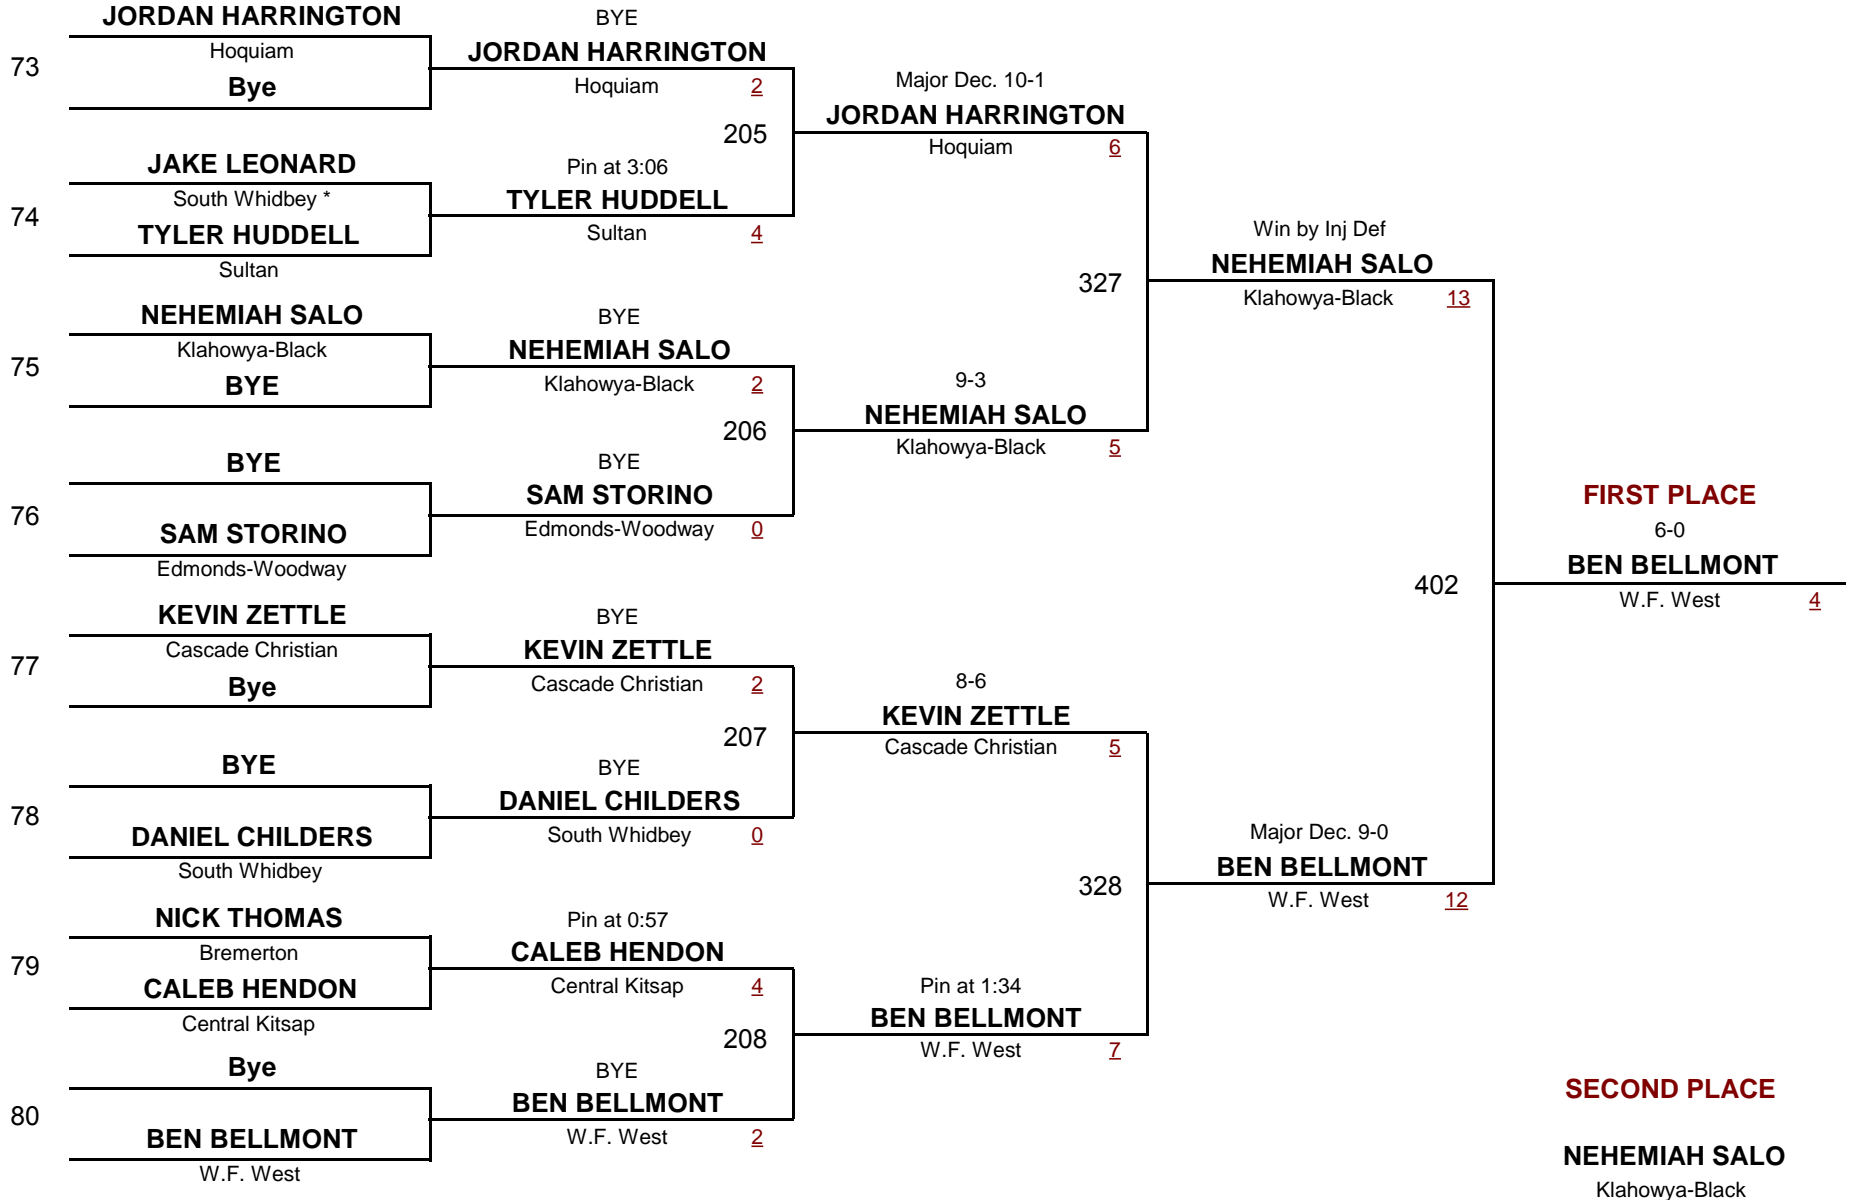

A
DIVISION

160
WEIGHT

Klahowya Klassic 2010

January 23, 2010

Championship Rounds