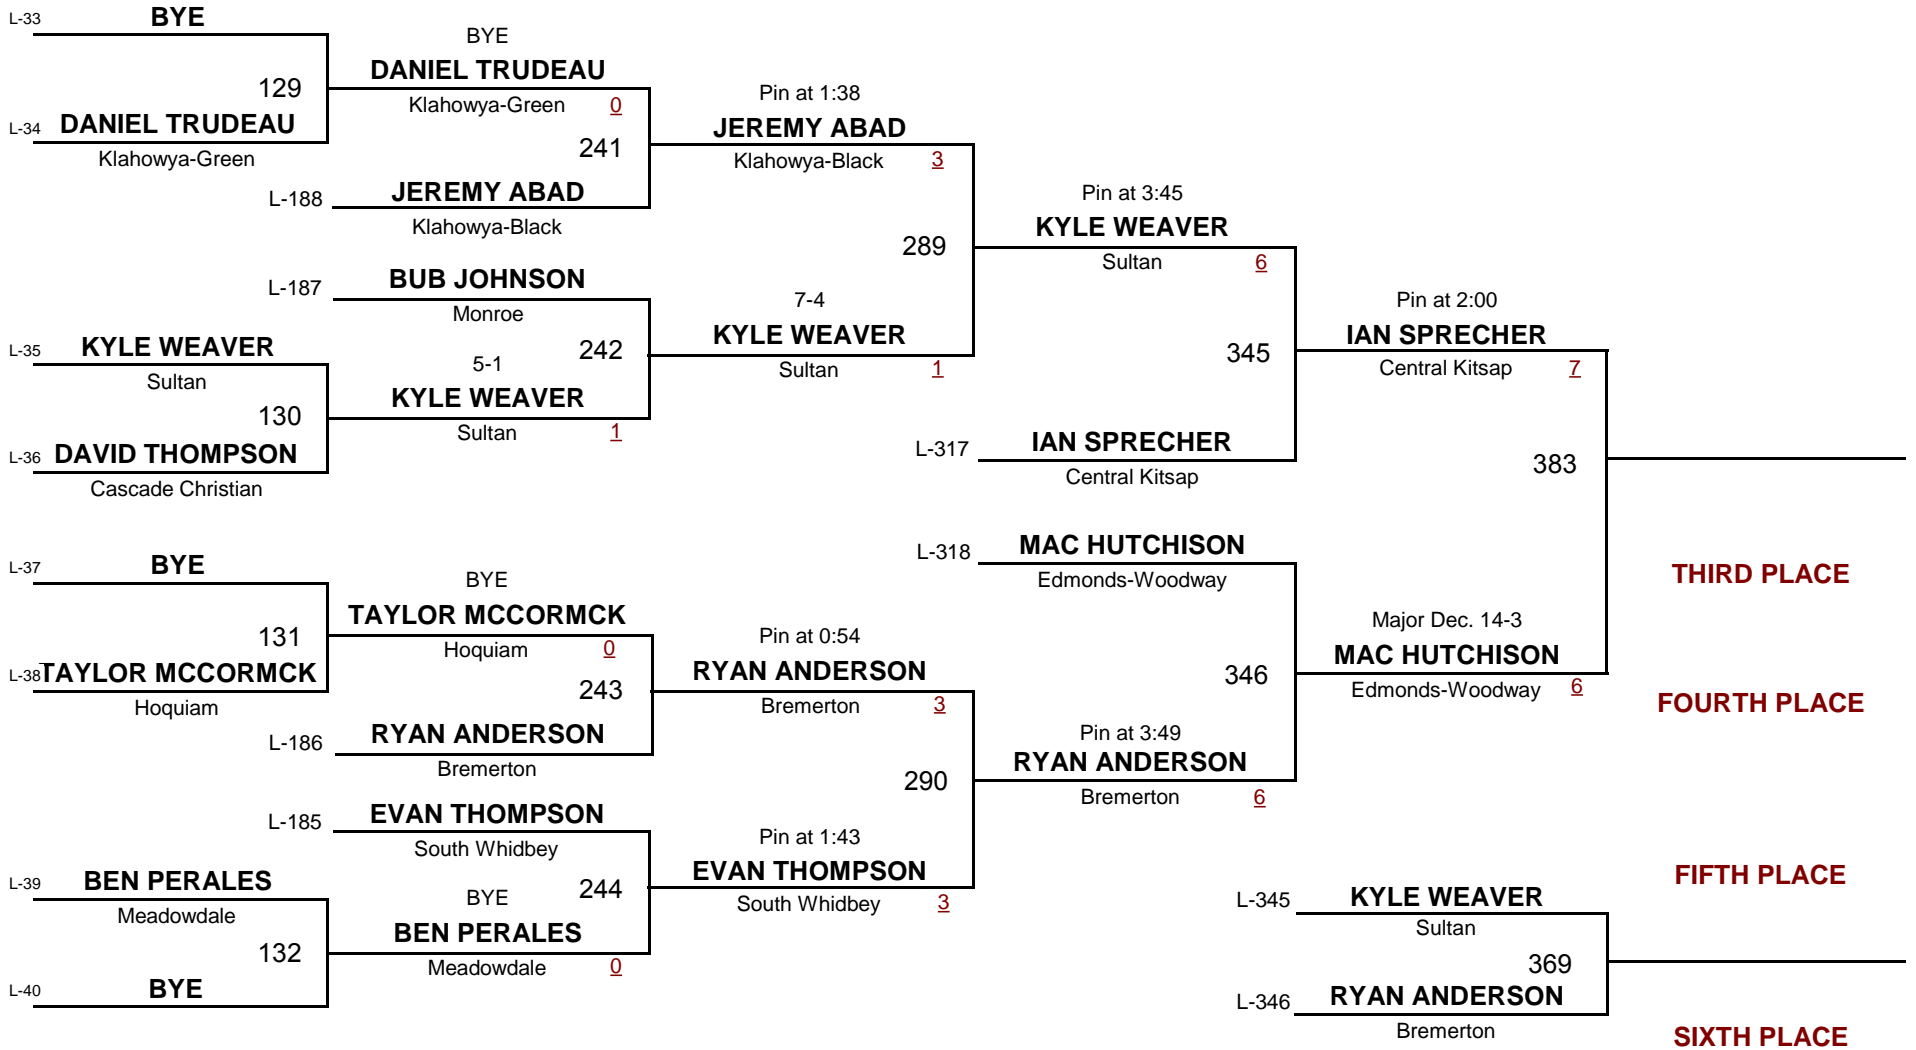

January 23, 2010

Championship Rounds

A
DIVISION

130
WEIGHT

Klahowya Klassic 2010

January 23, 2010

Consolation Rounds

A
DIVISION