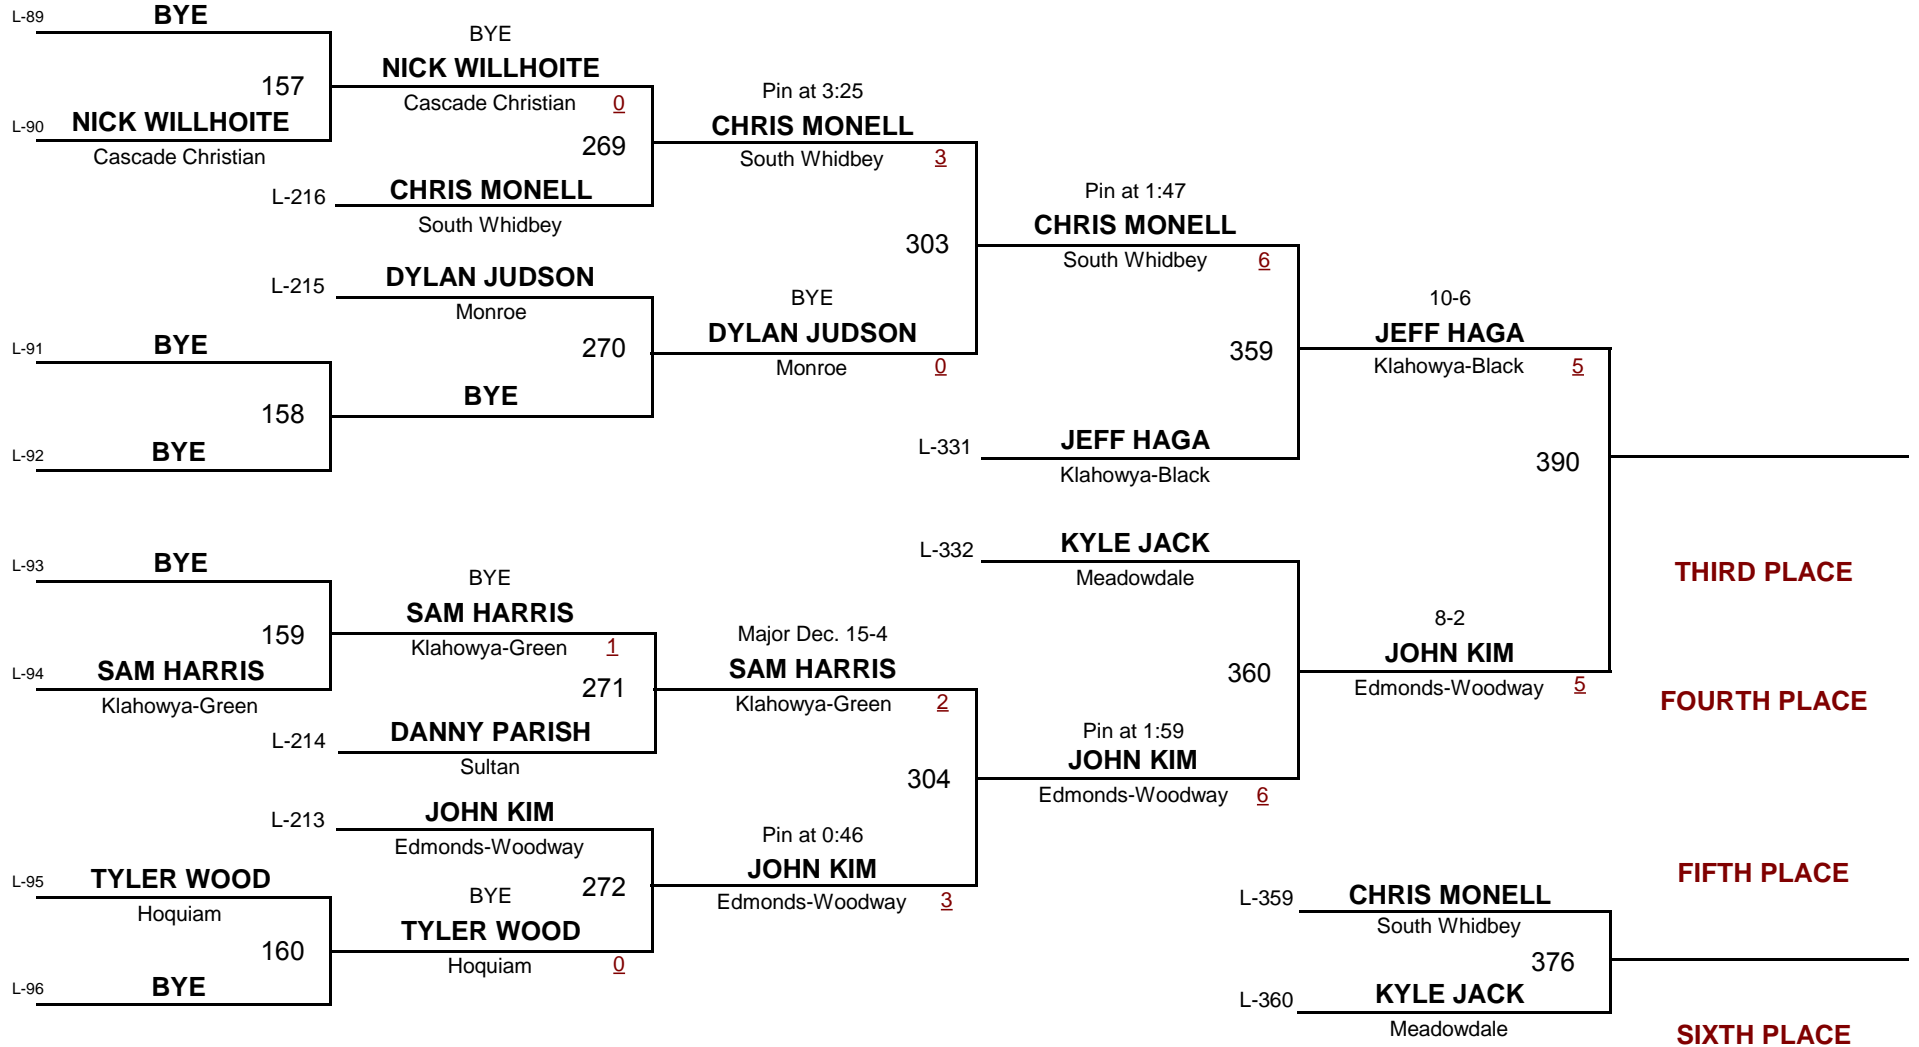

A
DIVISION

189
WEIGHT

Klahowya Klassic 2010

January 23, 2010

Consolation Rounds