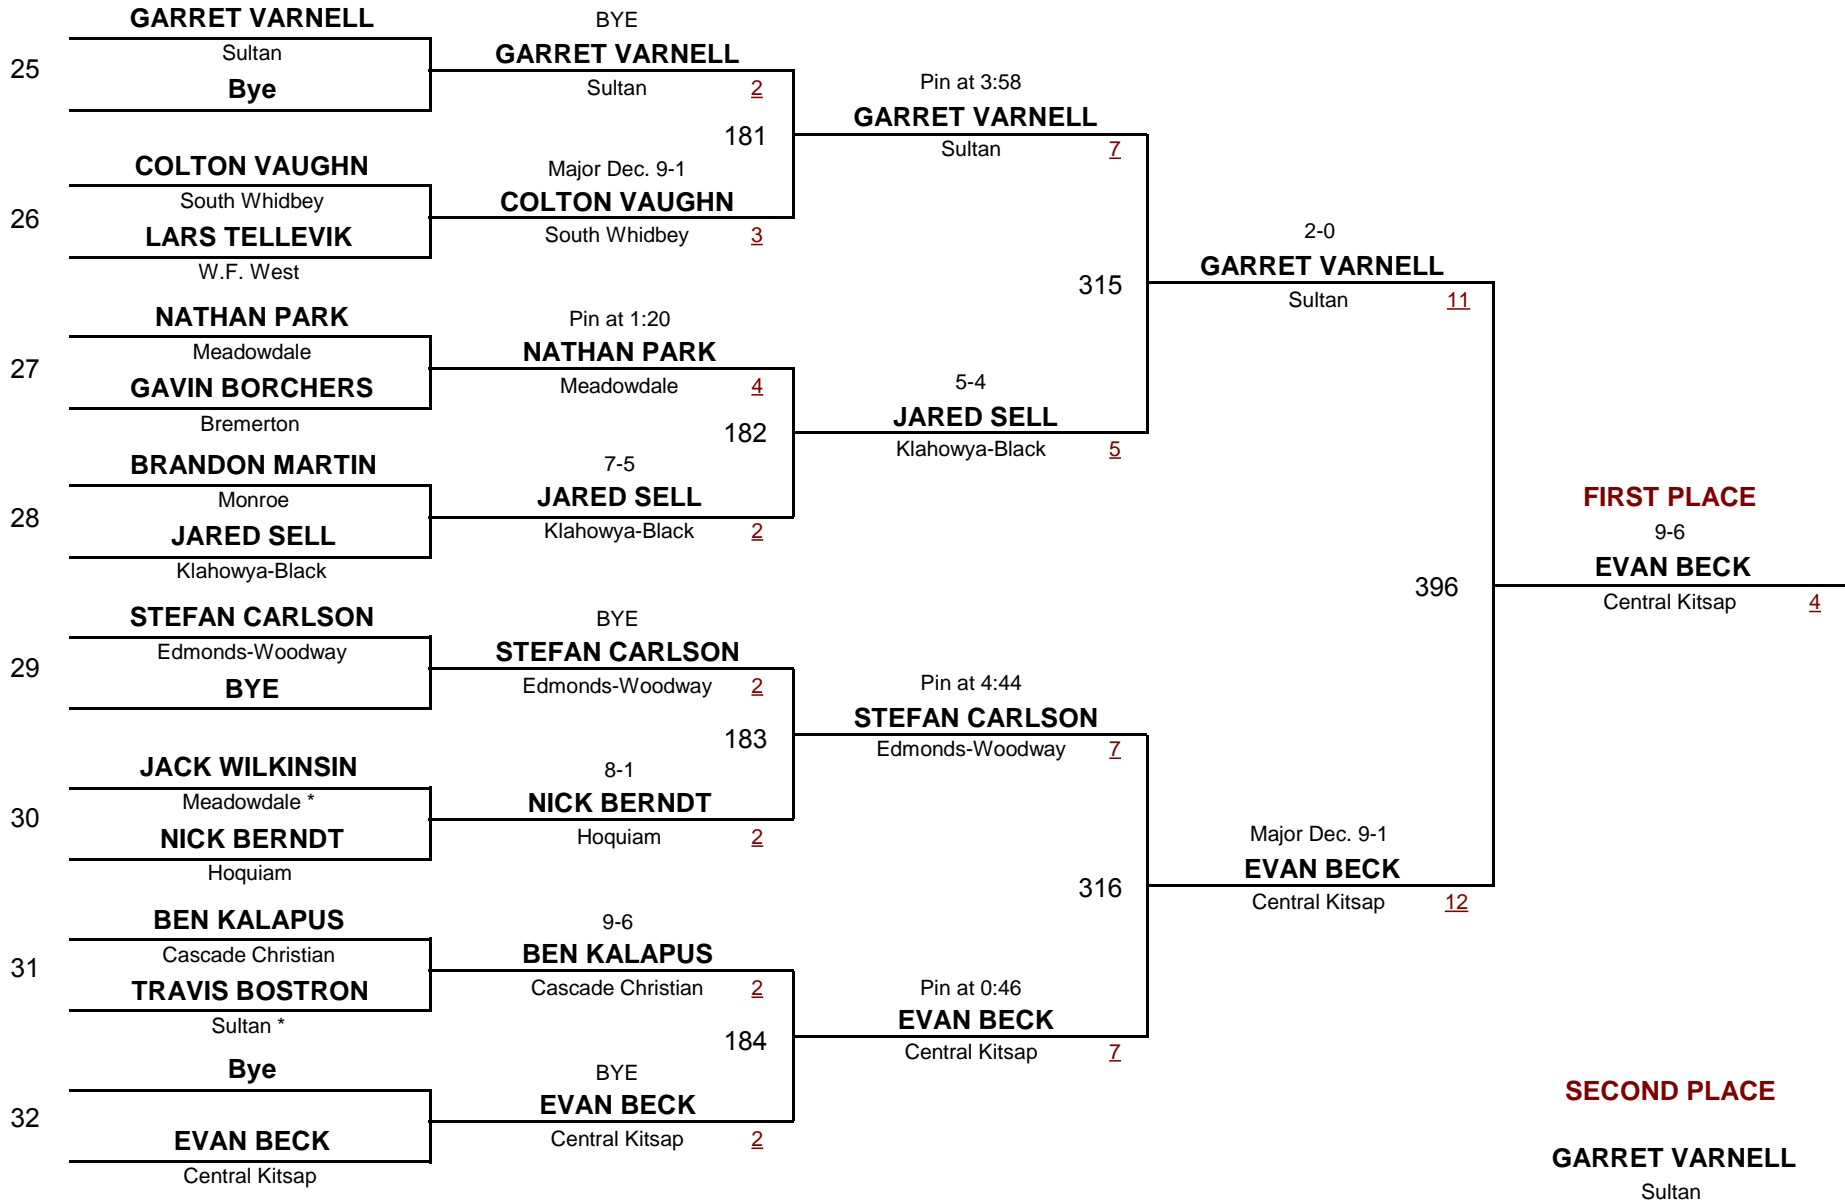

Consolation Rounds

A
DIVISION

125
WEIGHT

Klahowya Klassic 2010

January 23, 2010

Championship Rounds

A **130**
 DIVISION WEIGHT

Klahowya Klassic 2010