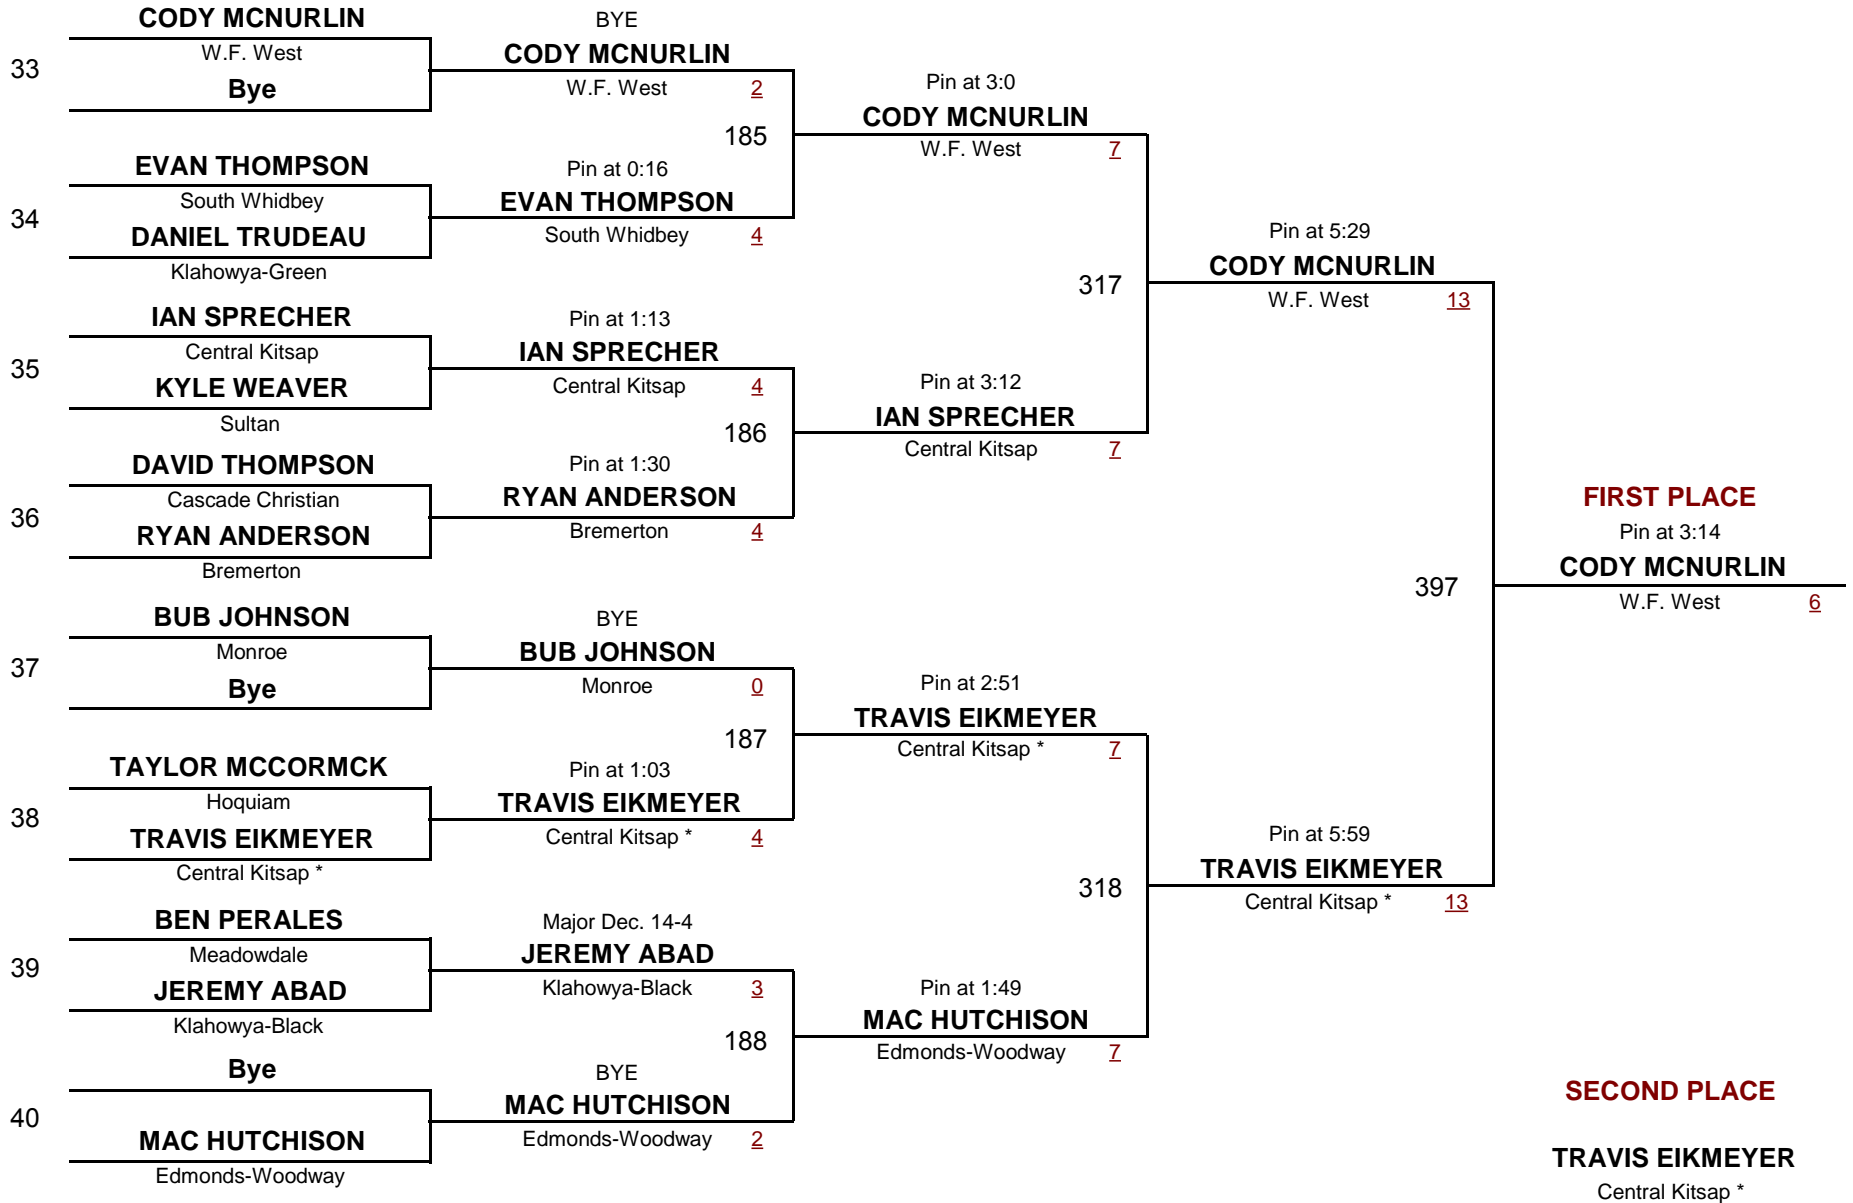

A **130**
DIVISION WEIGHT

Klahowya Klassic 2010

January 23, 2010

Championship Rounds