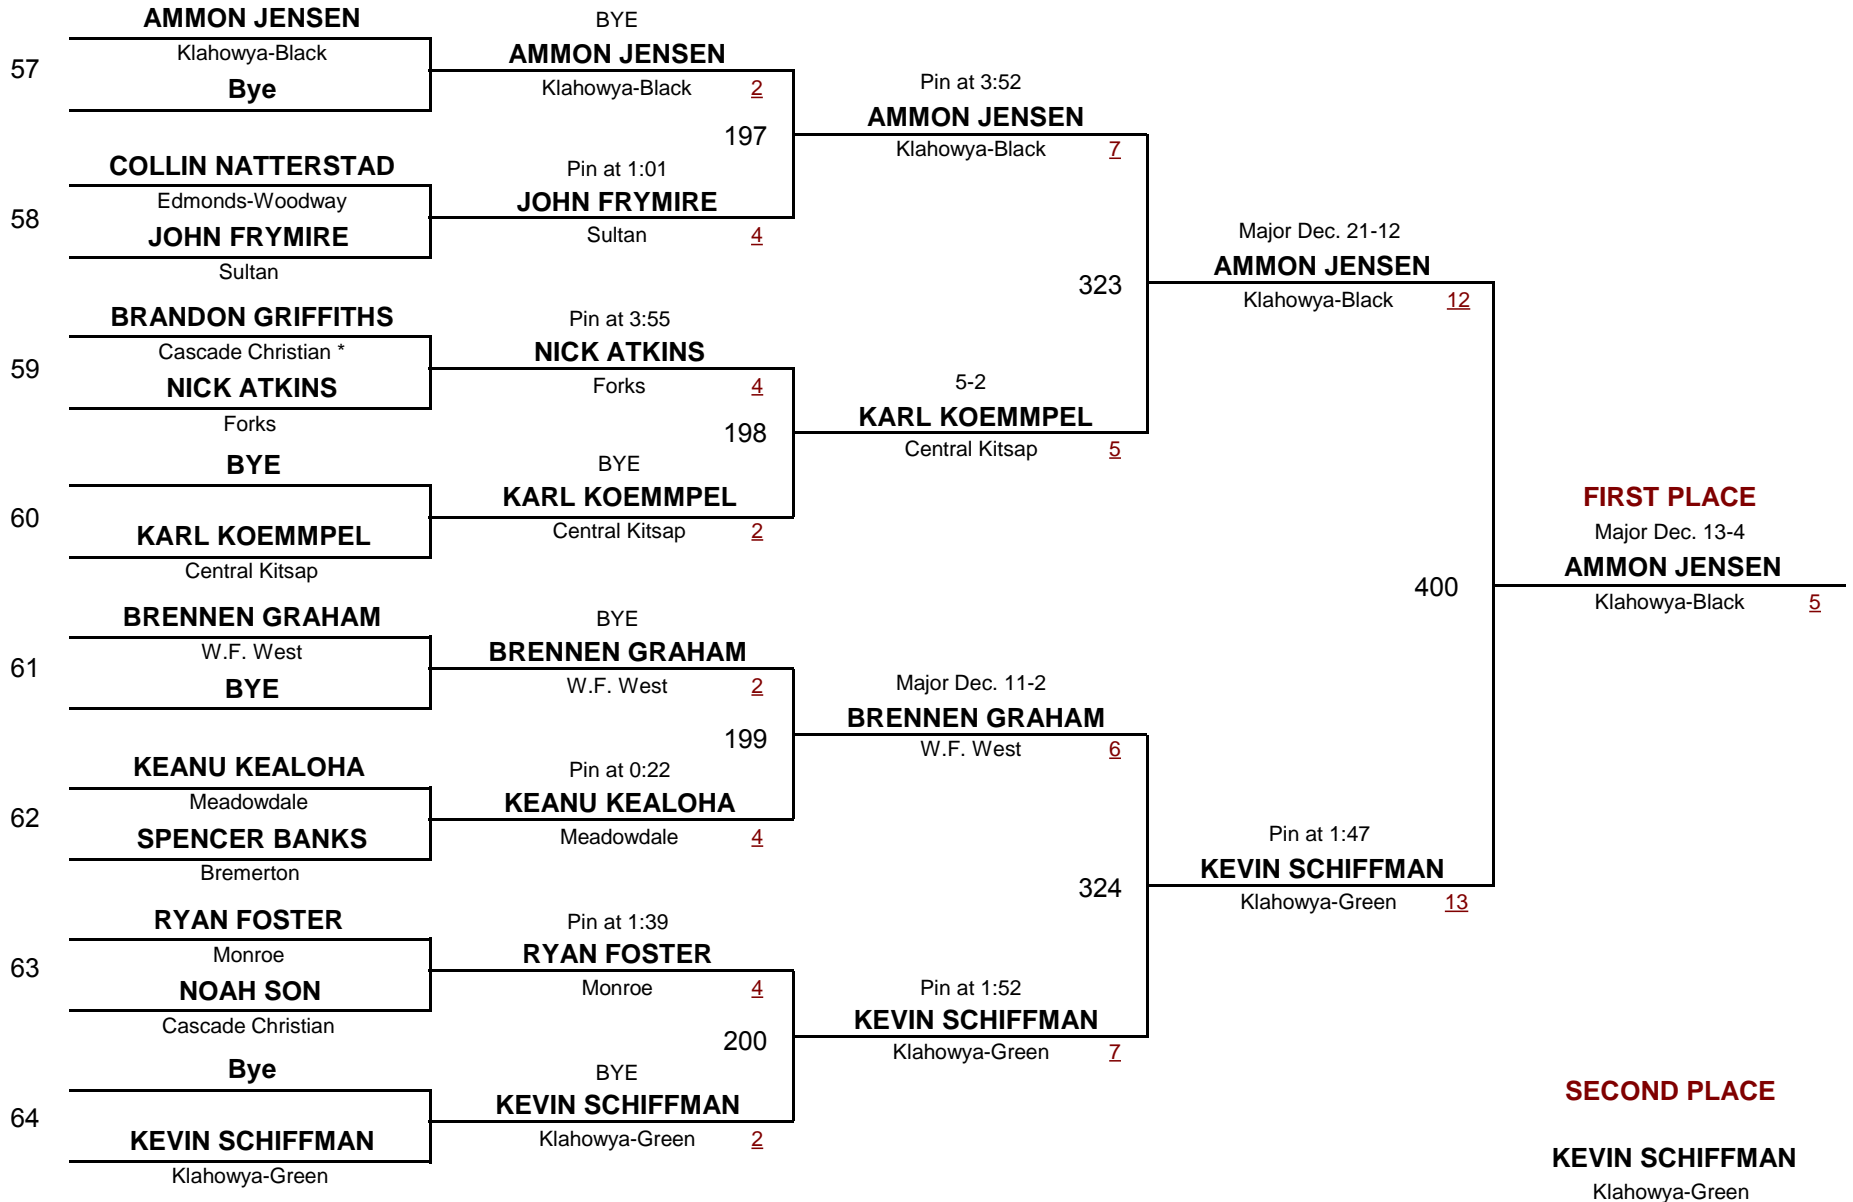

January 23, 2010

Consolation Rounds

A **145**
 DIVISION WEIGHT

Klahowya Klassic 2010

January 23, 2010

Championship Rounds

A
DIVISION

145
WEIGHT