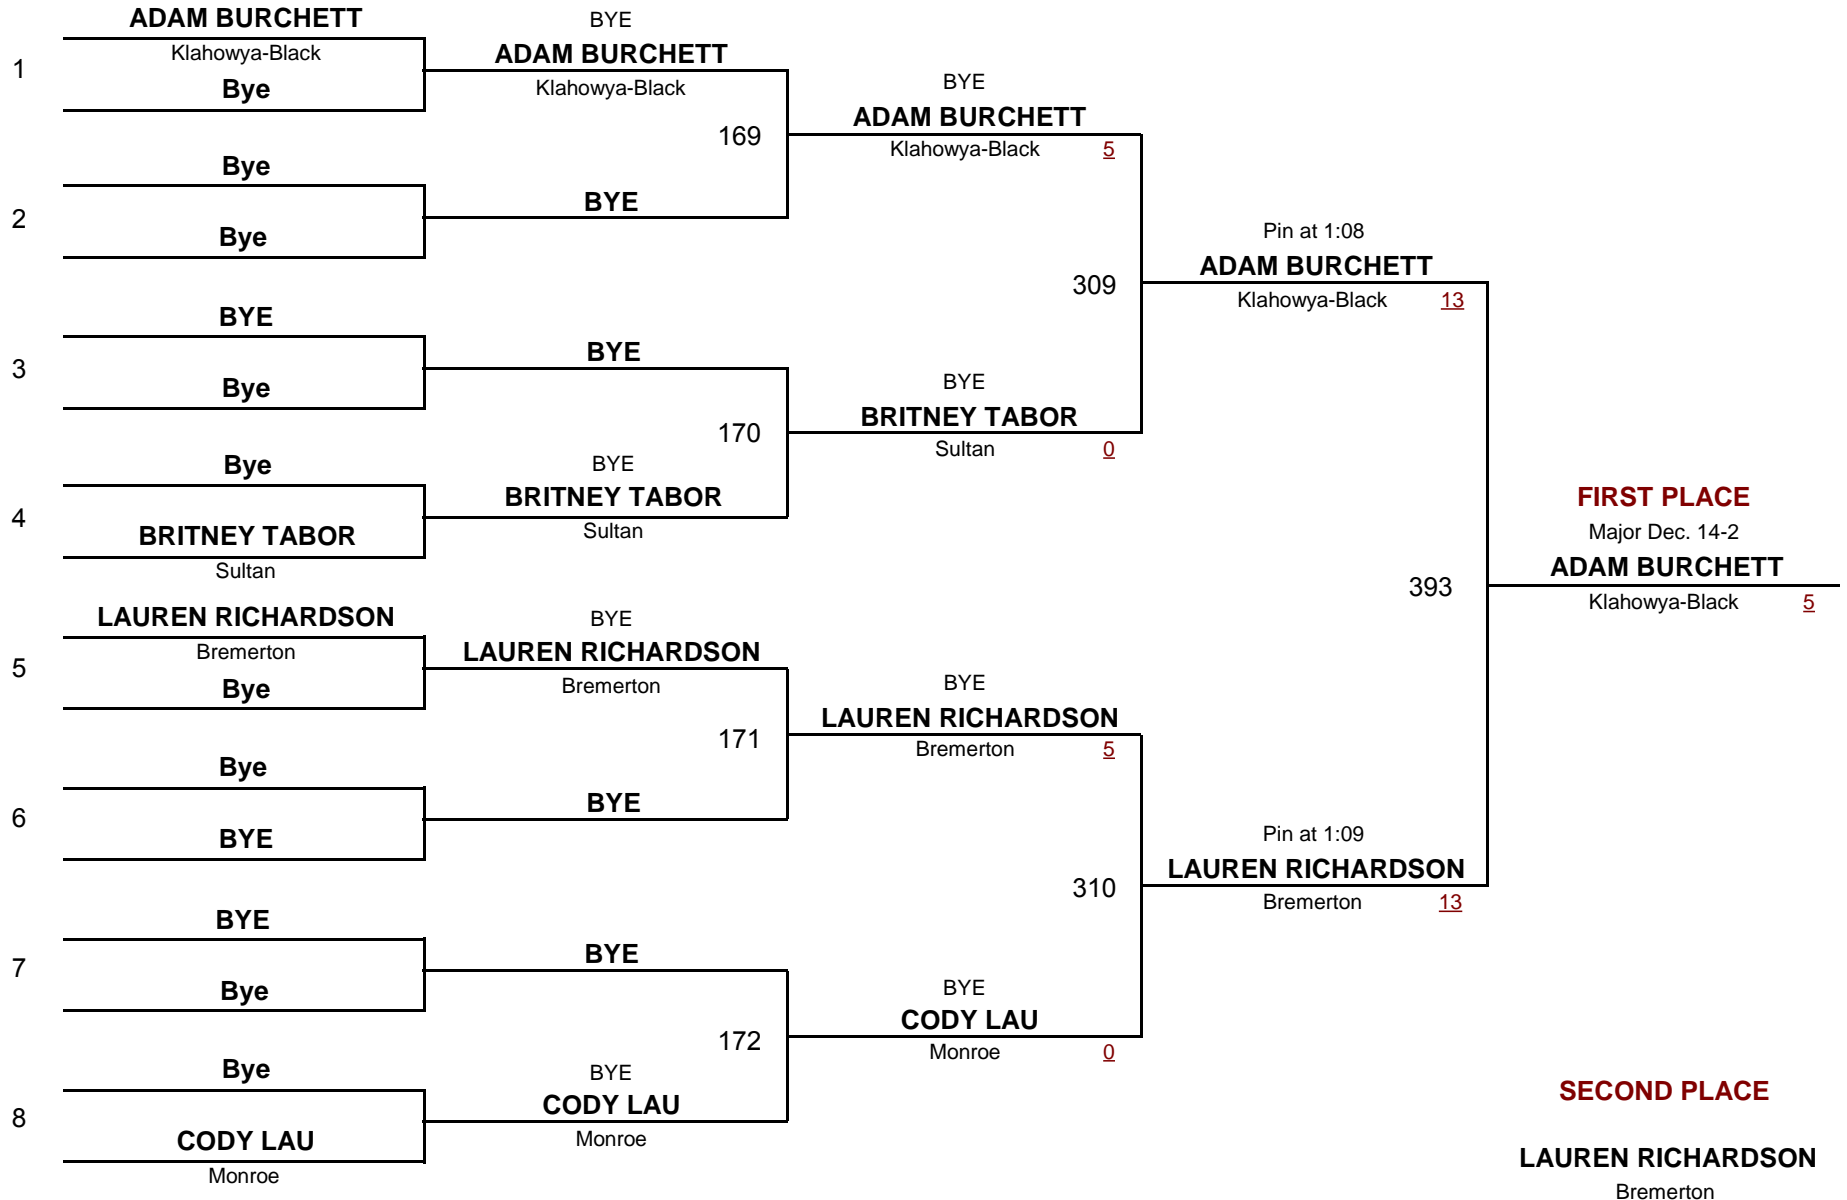

A
DIVISION

103
WEIGHT

Klahowya Klassic 2010

January 23, 2010

Championship Rounds

A
DIVISION

112
WEIGHT

Klahowya Klassic 2010