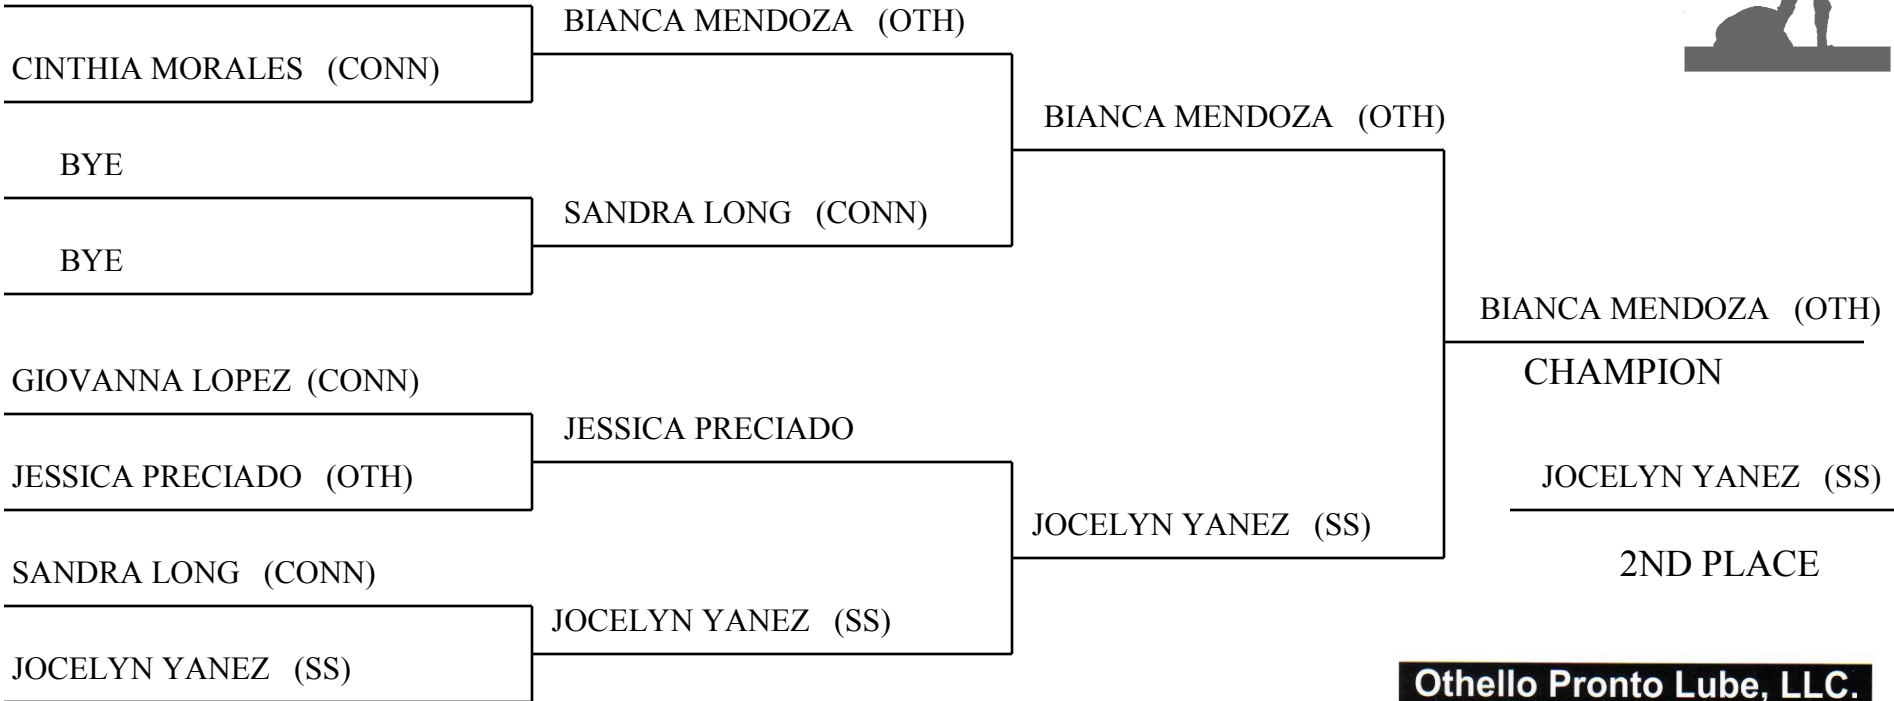

**OTHELLO GIRL'S TOURNAMENT**  
**OTHELLO HIGH SCHOOL**  
 WEDNESDAY, DECEMBER 23, 2009

BIANCA MENDOZA (OTH)

**Othello Pronto Lube, LLC.**  
 200 S 1st AVE., Othello, WA 99344

Manager  
*Ray Garza*

Cell 509.989.1370  
 Office 509.488.3460

OTHELLO GIRL'S TOURNAMENT  
OTHELLO HIGH SCHOOL  
WEDNESDAY, DECEMBER 23, 2009

LETTY LANDEROS (WAR)

BYE

DORA GONZALEZ (WAR)

EMILY NORDT (WEN)

ALEJANDRA CALDERON (SS)

BYE

BYE