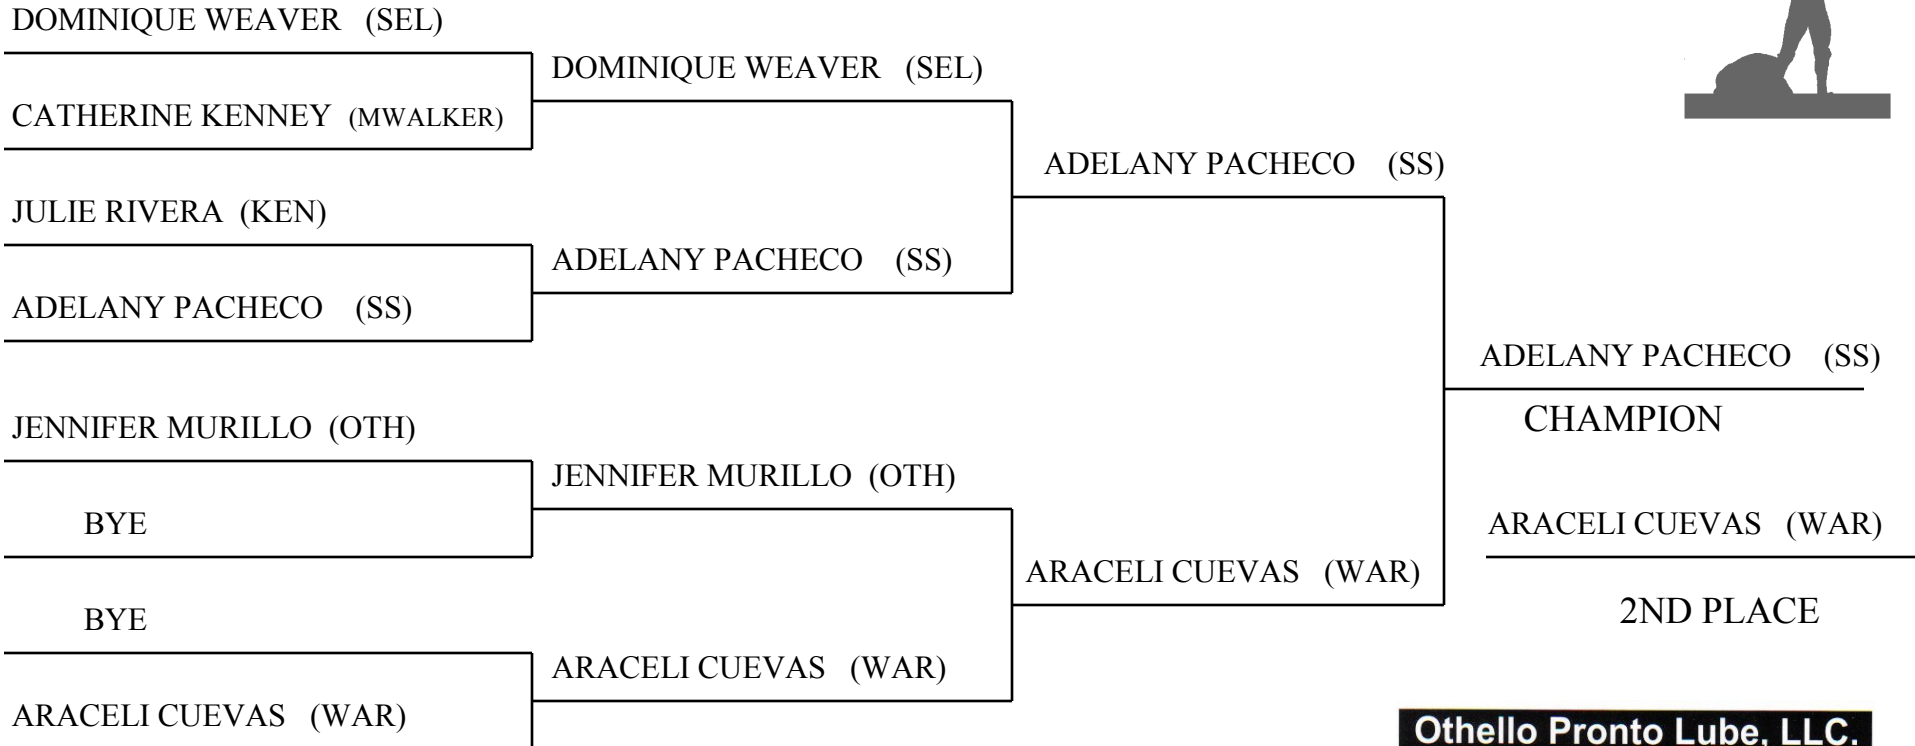

OTHELLO GIRL'S TOURNAMENT
OTHELLO HIGH SCHOOL
WEDNESDAY, DECEMBER 23, 2009

Othello Pronto Lube, LLC.
200 S 1st AVE., Othello, WA 99344

Manager
Ray Garza

Cell 509.989.1370
Office 509.488.3460