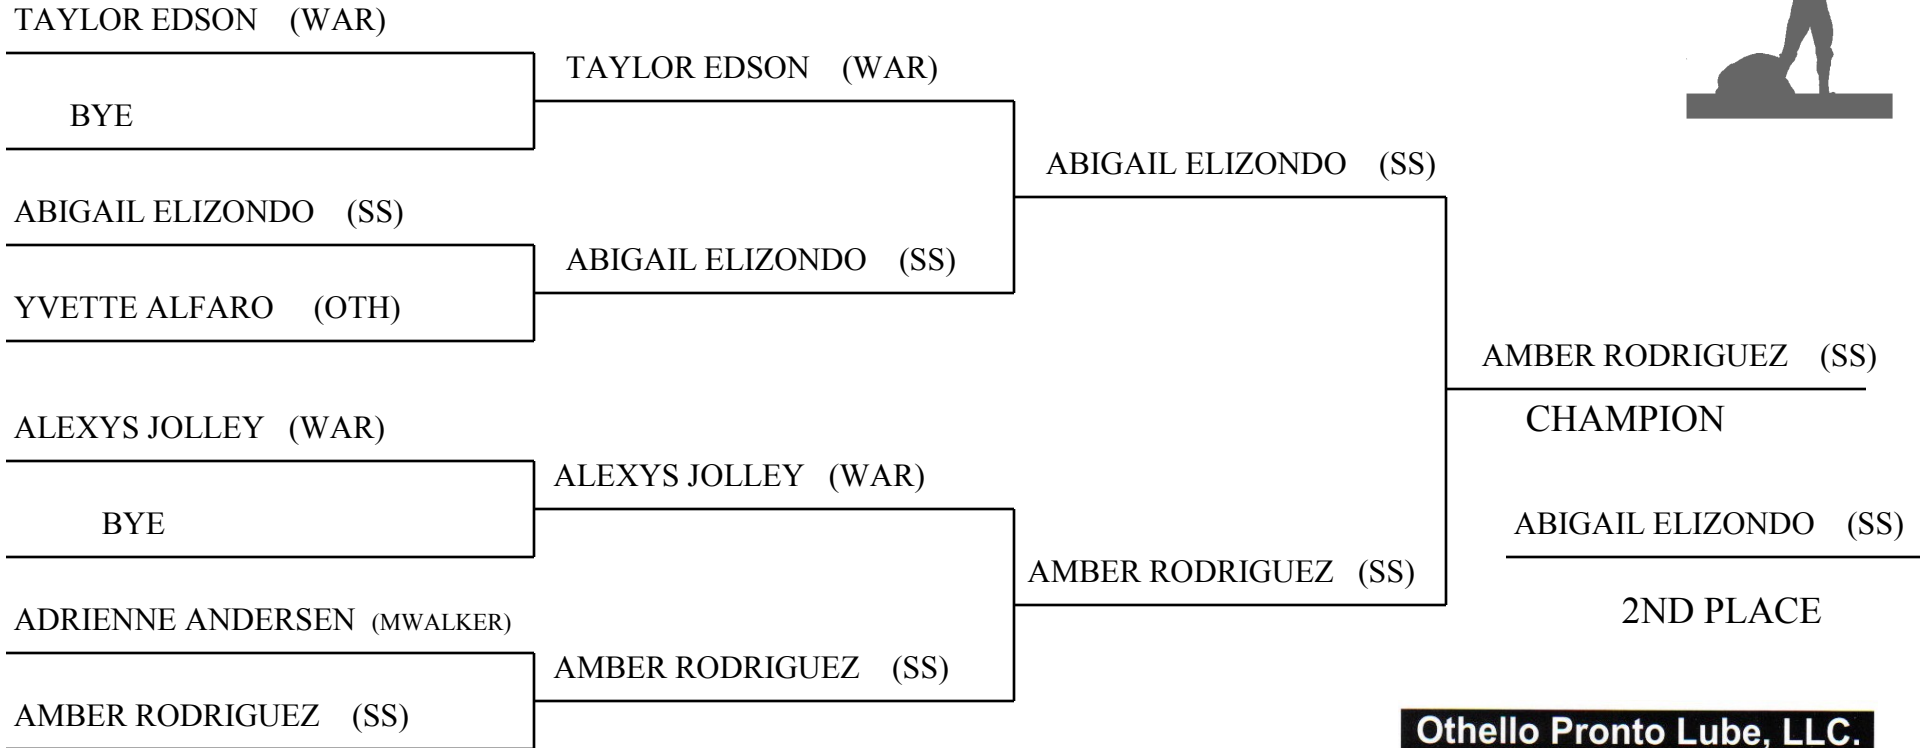

OTHELLO GIRL'S TOURNAMENT
OTHELLO HIGH SCHOOL
WEDNESDAY, DECEMBER 23, 2009

Othello Pronto Lube, LLC.
200 S 1st AVE., Othello, WA 99344

Manager
Ray Garza

Cell 509.989.1370
Office 509.488.3460