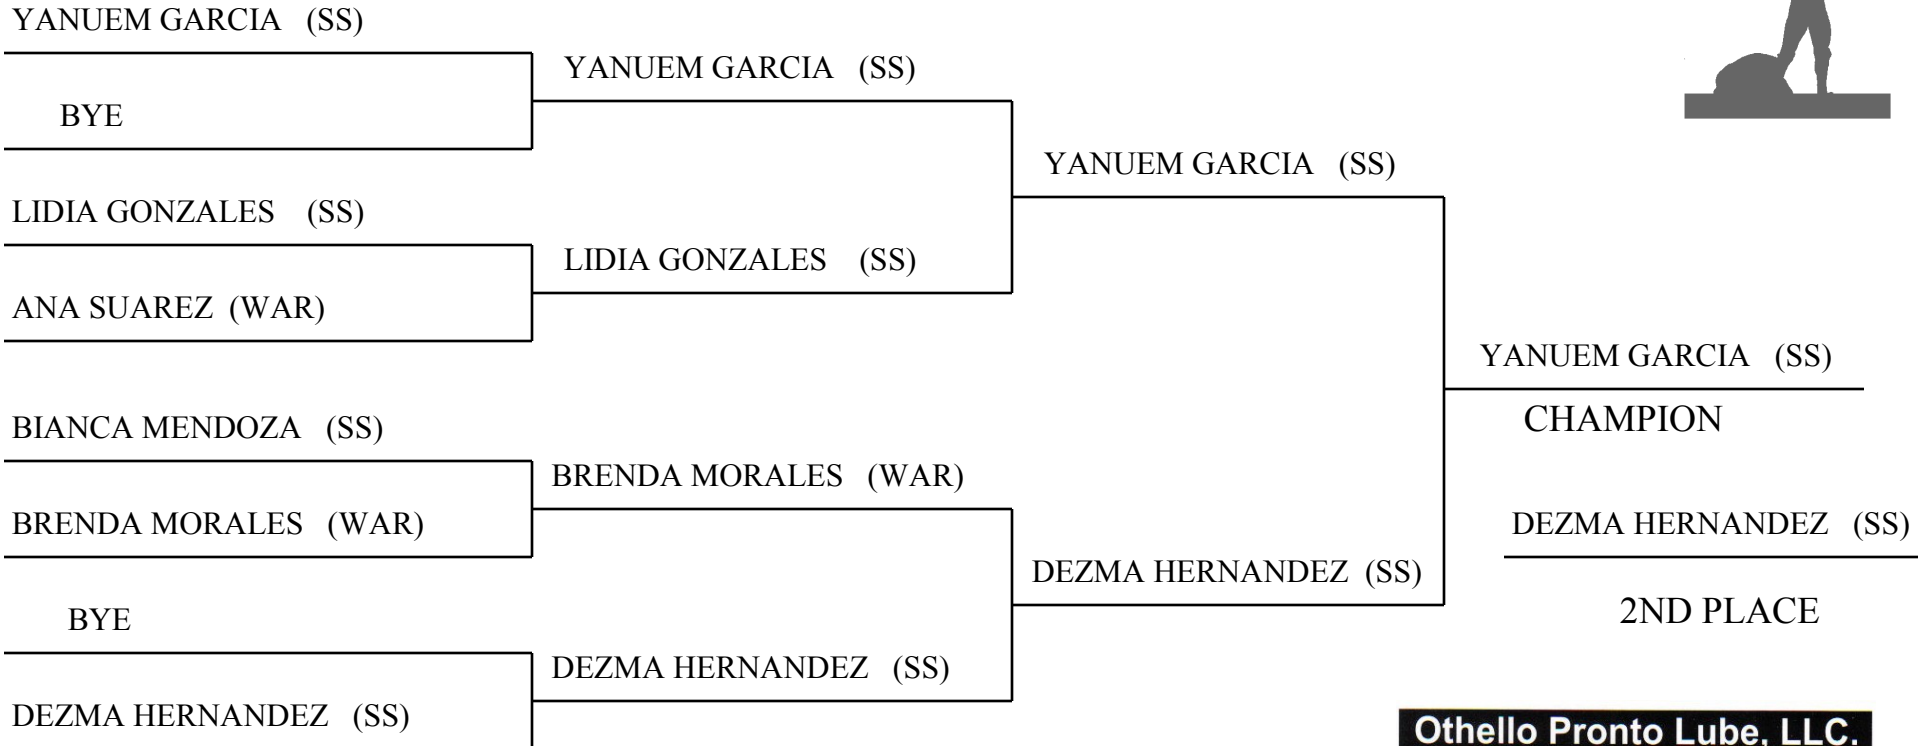

Manager  
*Ray Garza*

Cell 509.989.1370  
Office 509.488.3460

**OTHELLO GIRL'S TOURNAMENT**  
**OTHELLO HIGH SCHOOL**  
 WEDNESDAY, DECEMBER 23, 2009

**Othello Pronto Lube, LLC.**  
 200 S 1st AVE., Othello, WA 99344