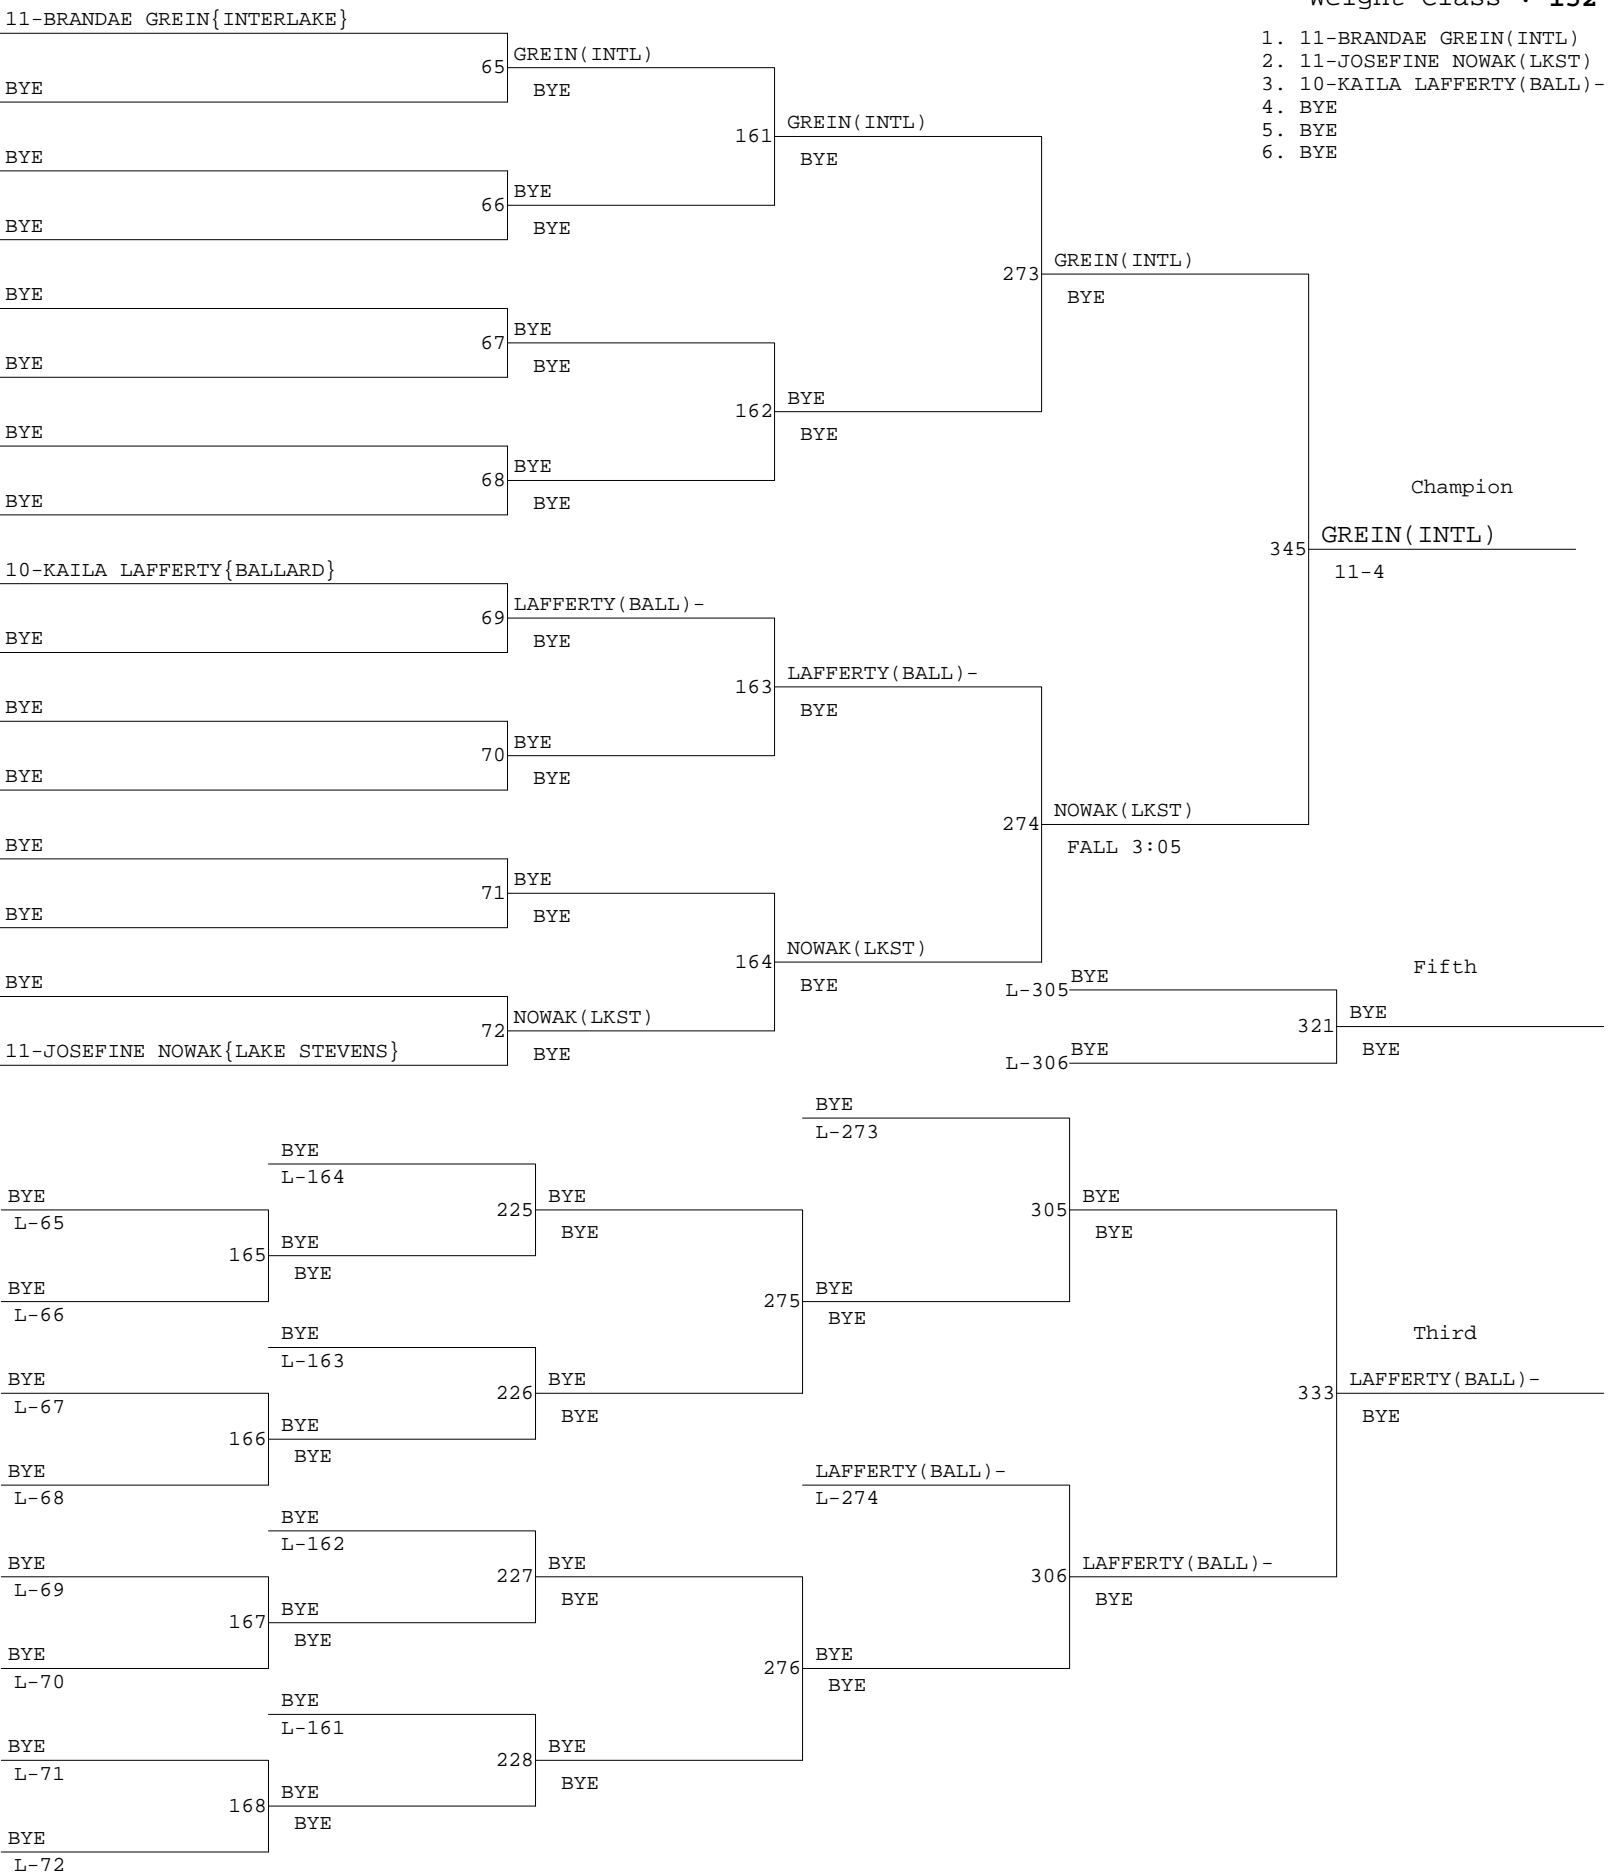

GIRLS SUB-REGION 2

Weight Class : 152