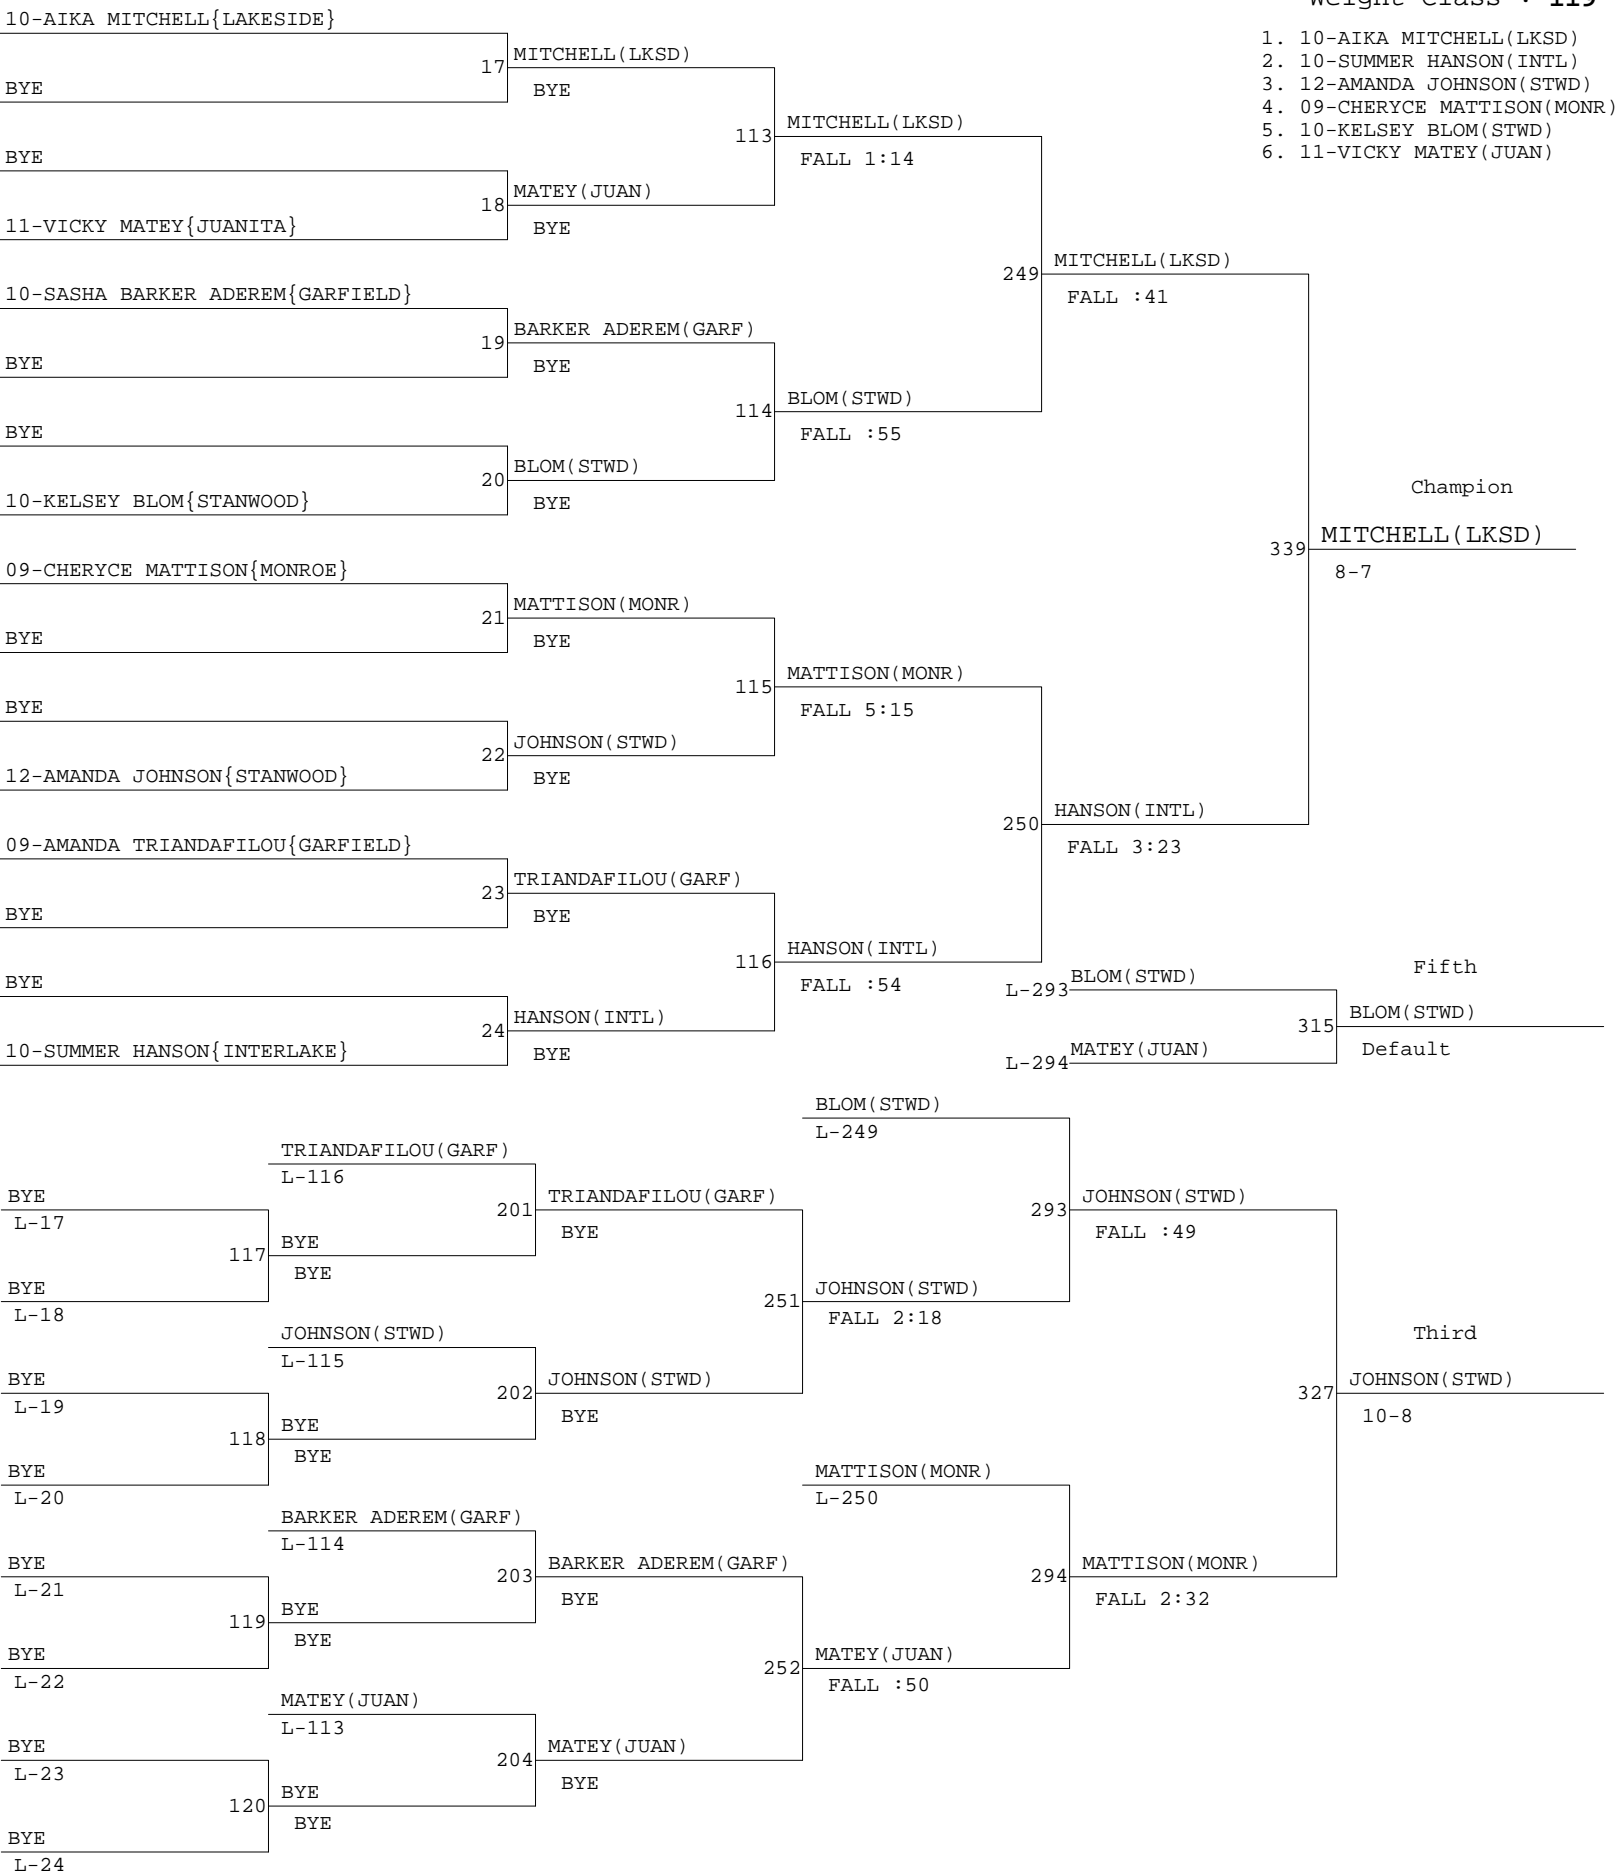

GIRLS SUB-REGION 2

Weight Class : 119