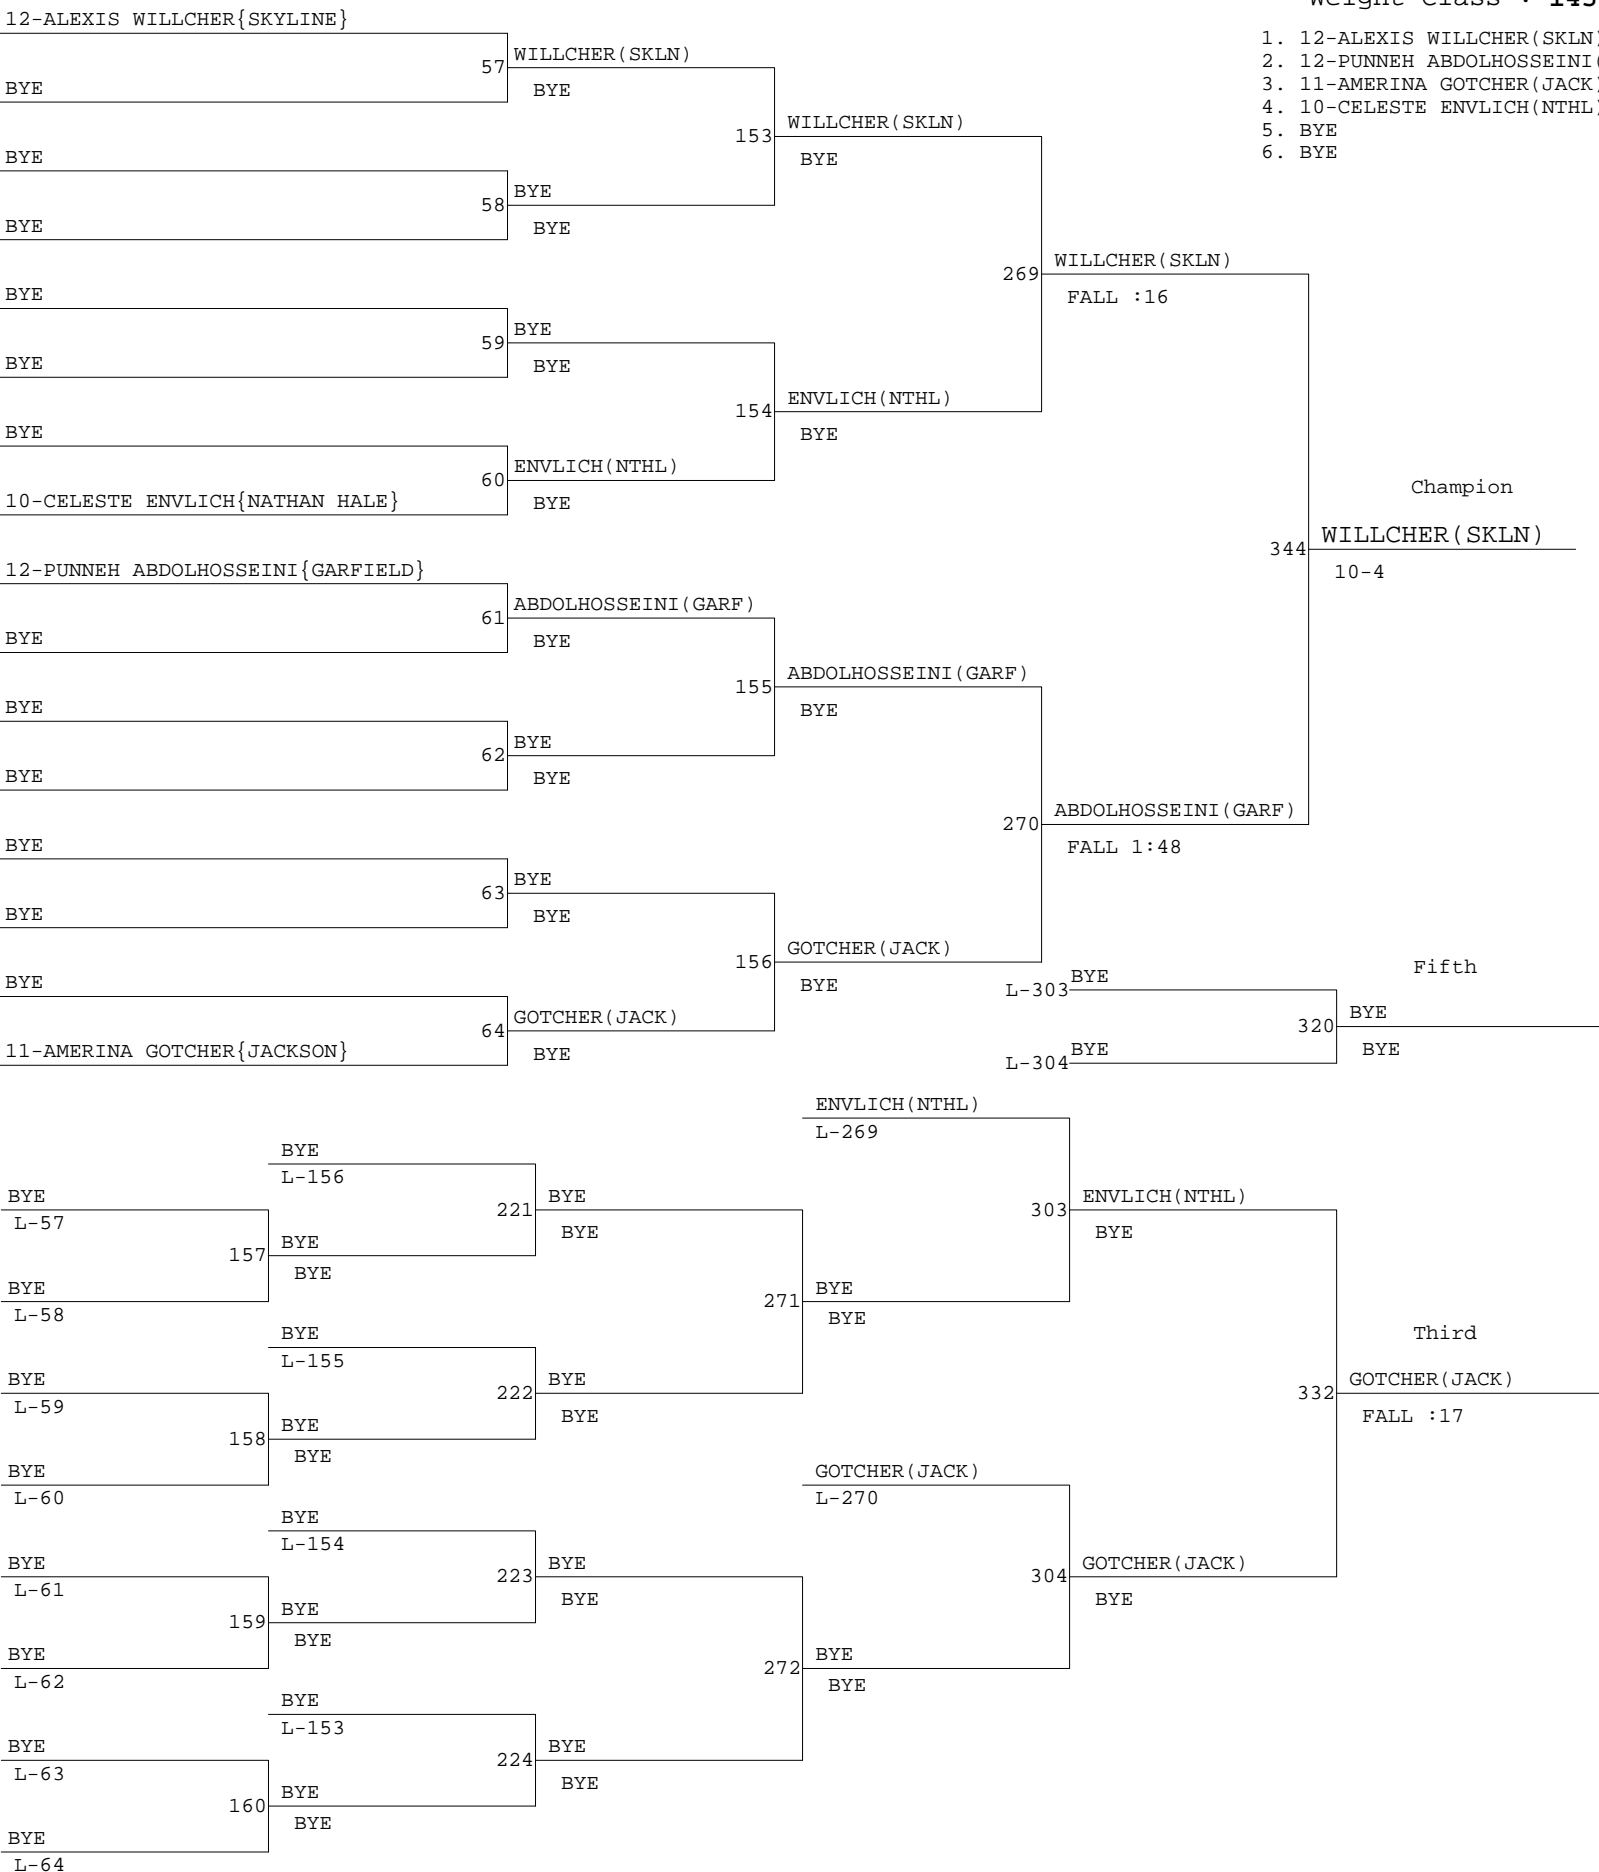

GIRLS SUB-REGION 2

Weight Class : 145

1. 12-ALEXIS WILLCHER(SKLN)
2. 12-PUNNEH ABDOLHOSSEINI (GA)
3. 11-AMERINA GOTCHER(JACK)
4. 10-CELESTE ENVLICH(NTHL)
5. BYE
6. BYE