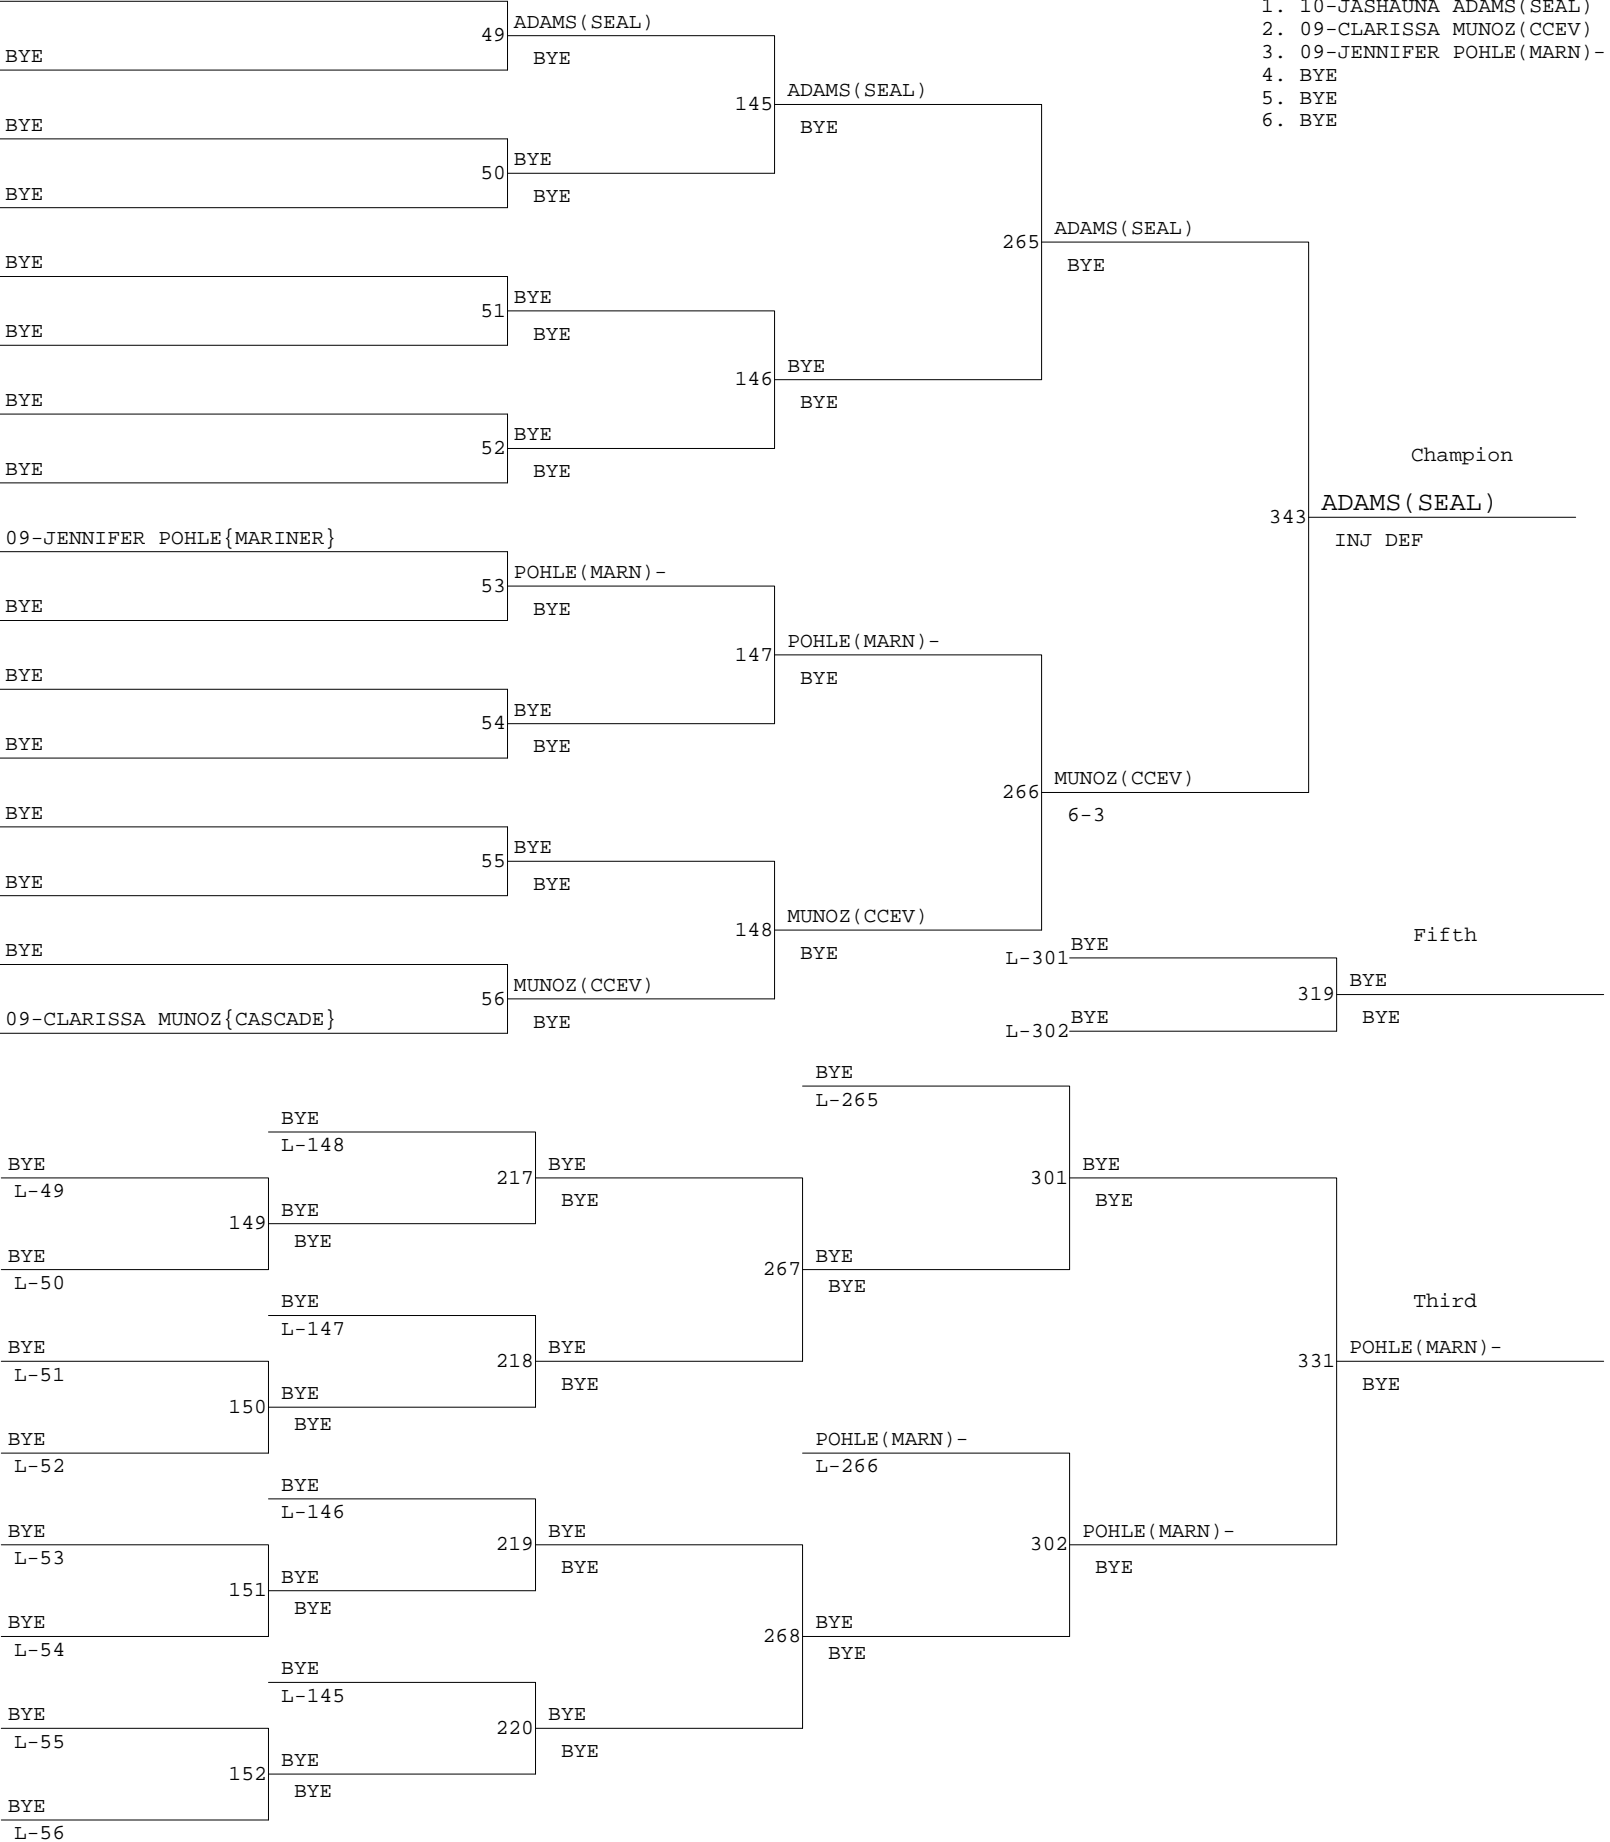

GIRLS SUB-REGION 2

Weight Class : 140

10-JASHAUNA ADAMS{CHIEF SEALTH}

1. 10-JASHAUNA ADAMS (SEAL)
2. 09-CLARISSA MUNOZ (CCEV)
3. 09-JENNIFER POHLE (MARN)-
4. BYE
5. BYE
6. BYE