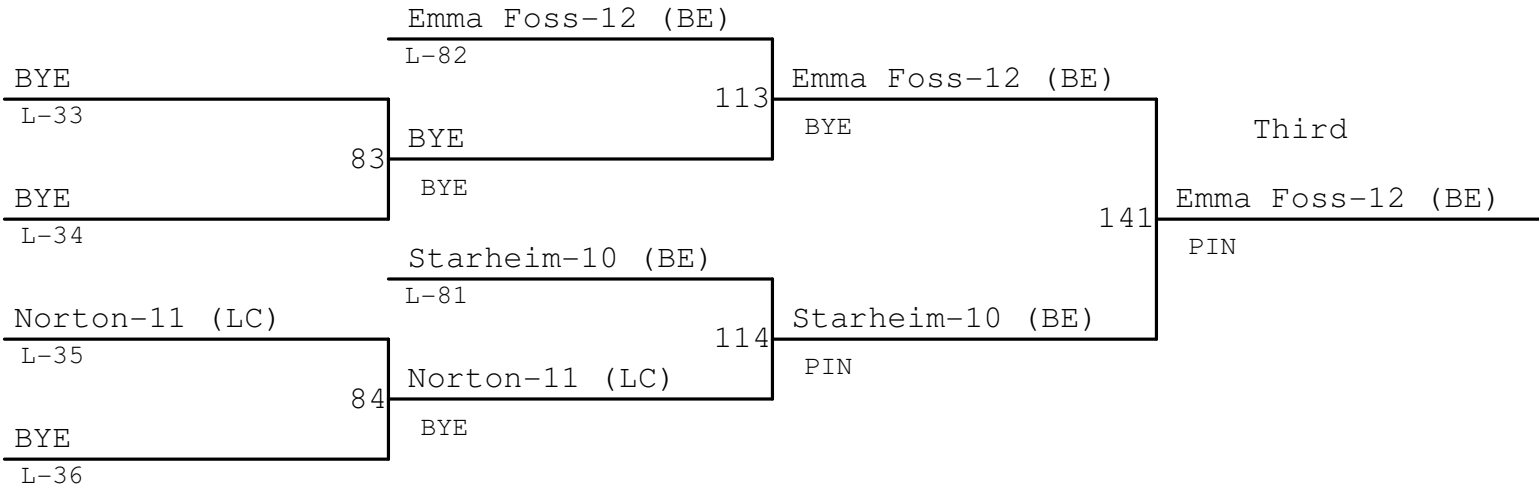

GIRLS SUB REGIONAL #1

Weight Class : **152**

1. Katie Weide-12 (MB)
2. Jennifer Fremd-10 (OH)
3. Emma Foss-12 (BE)
4. Melissa Starheim-10 (BE)
5. Ashley Norton-11 (LC)
6. BYE