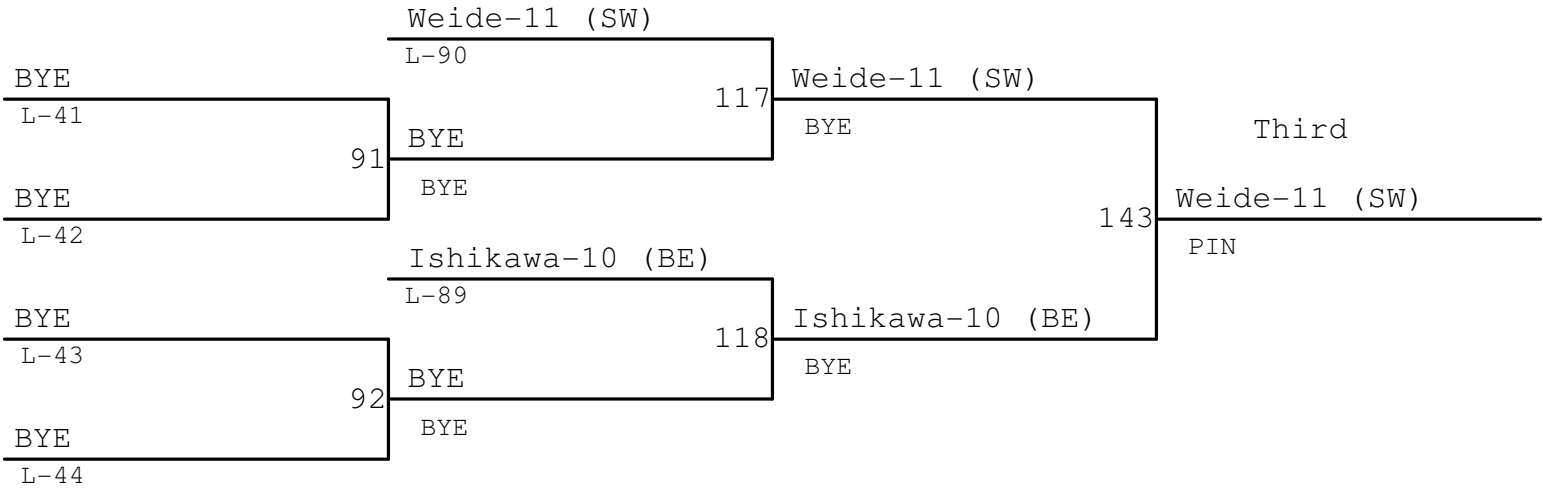

Jessica O'dell-11 (BE)

Champion  
O'dell-11 (BE)  
PIN

Third  
BYE  
BYE

Fifth  
BYE  
BYE

**GIRLS SUB REGIONAL #1**

Weight Class : 171

1. Jessica Taranenko-12 (MB)
2. Alysha Gash-12 (BE)
3. Rachel Weide-11 (SW)
4. Brianna Ishikawa-10 (BE)
5. BYE
6. BYE