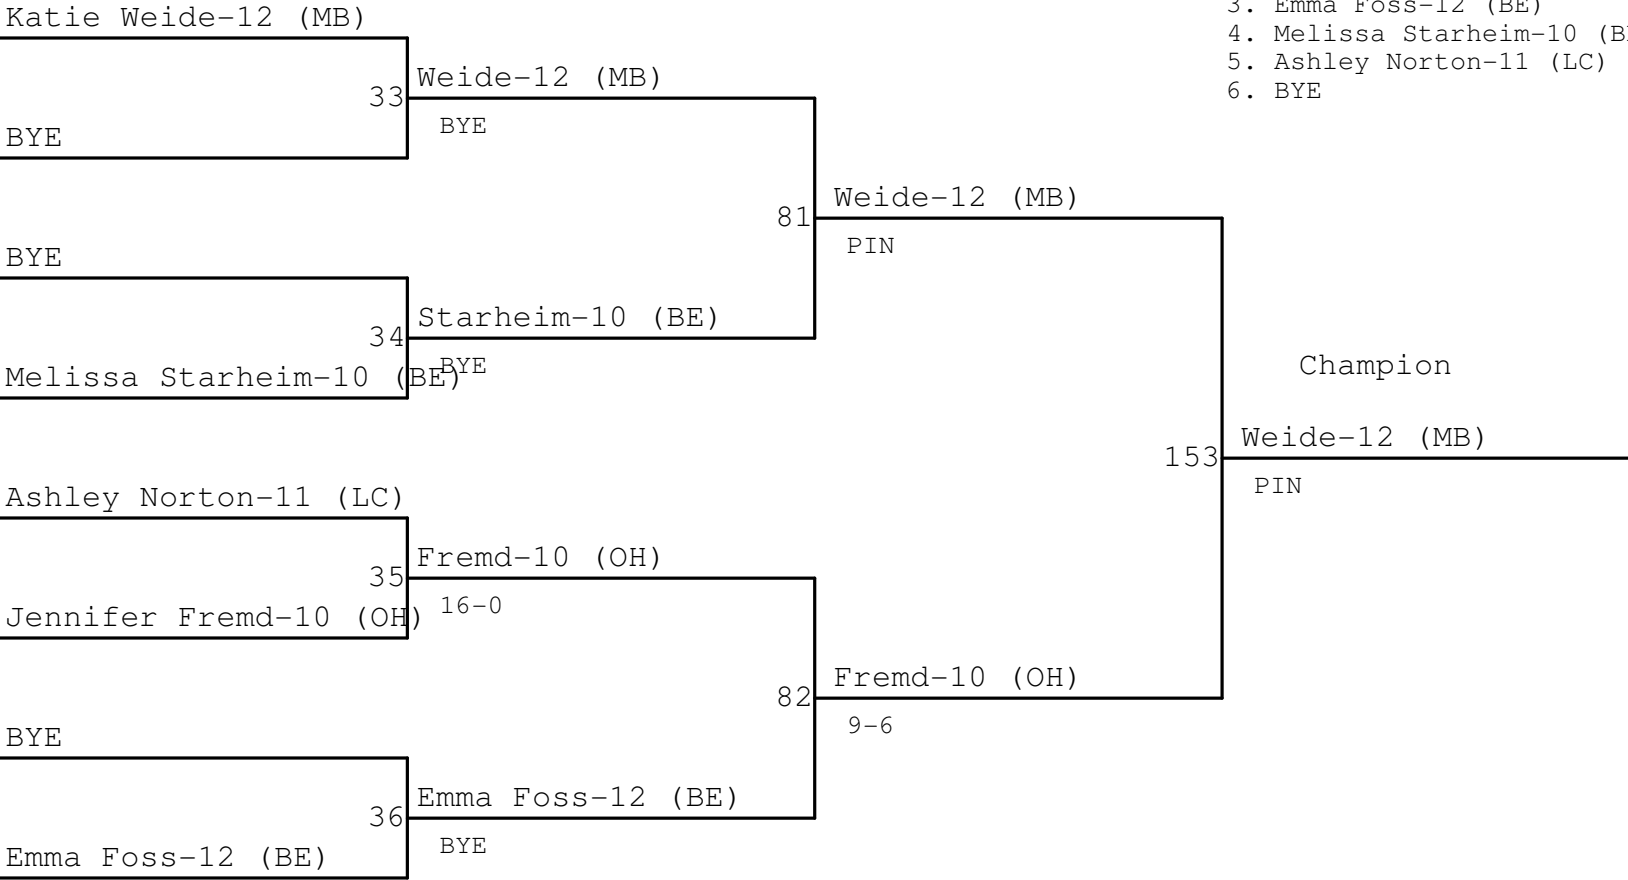

GIRLS SUB REGIONAL #1

Weight Class : **152**

1. Katie Weide-12 (MB)
2. Jennifer Fremd-10 (OH)
3. Emma Foss-12 (BE)
4. Melissa Starheim-10 (BE)
5. Ashley Norton-11 (LC)
6. BYE