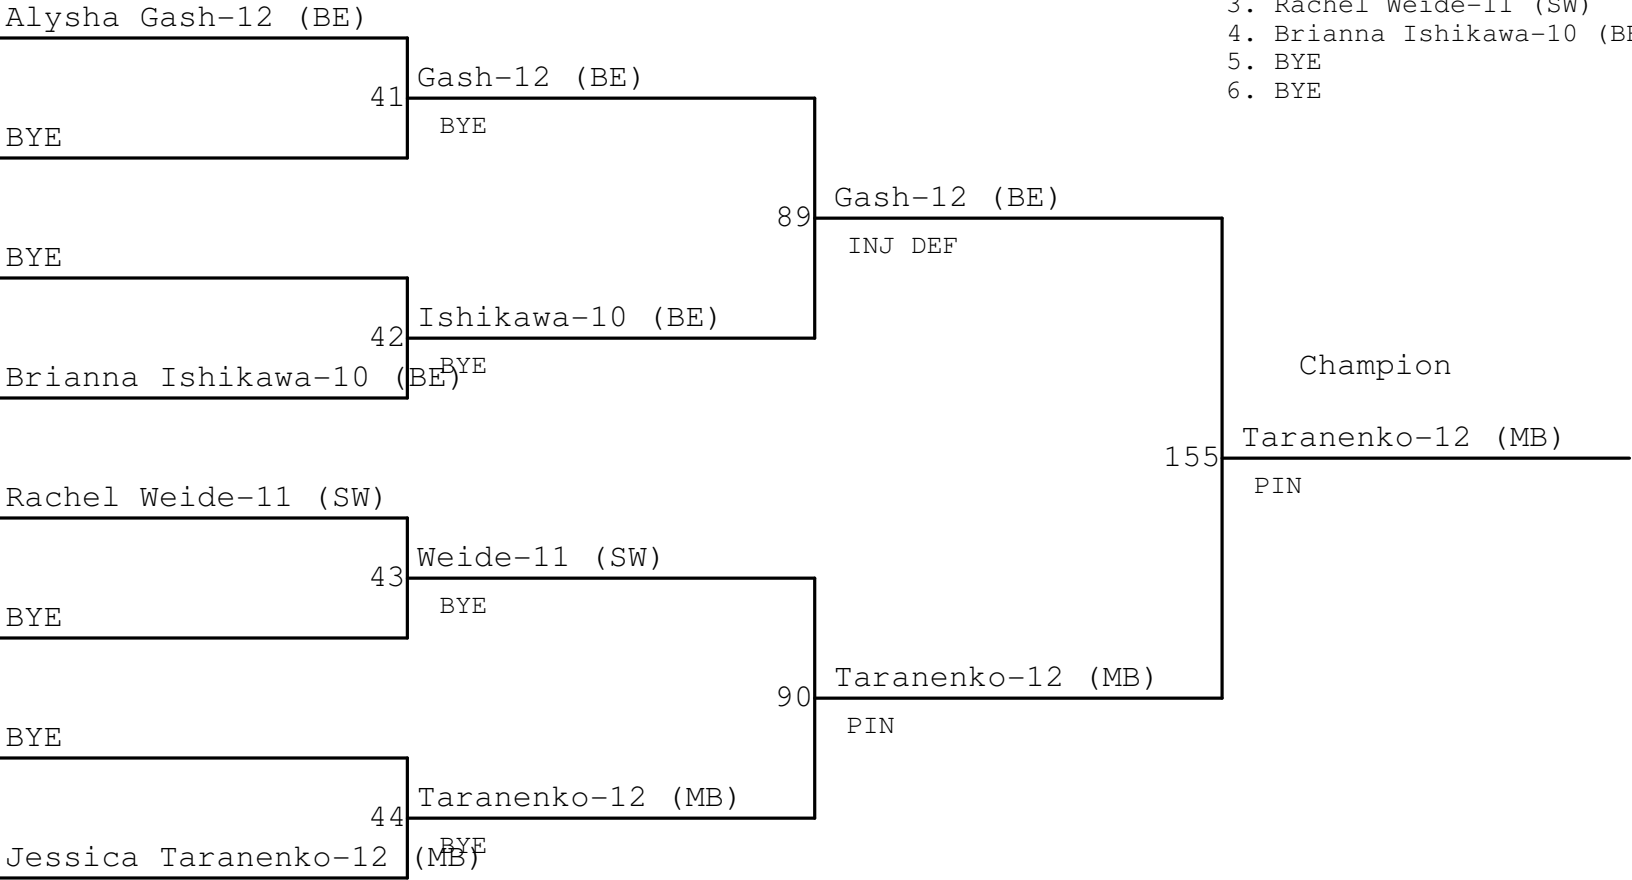

Jessica O'dell-11 (BE)

Champion  
O'dell-11 (BE)  
PIN

Third  
BYE  
BYE

Fifth  
BYE  
BYE

**GIRLS SUB REGIONAL #1**

Weight Class : 171

1. Jessica Taranenko-12 (MB)
2. Alysha Gash-12 (BE)
3. Rachel Weide-11 (SW)
4. Brianna Ishikawa-10 (BE)
5. BYE
6. BYE