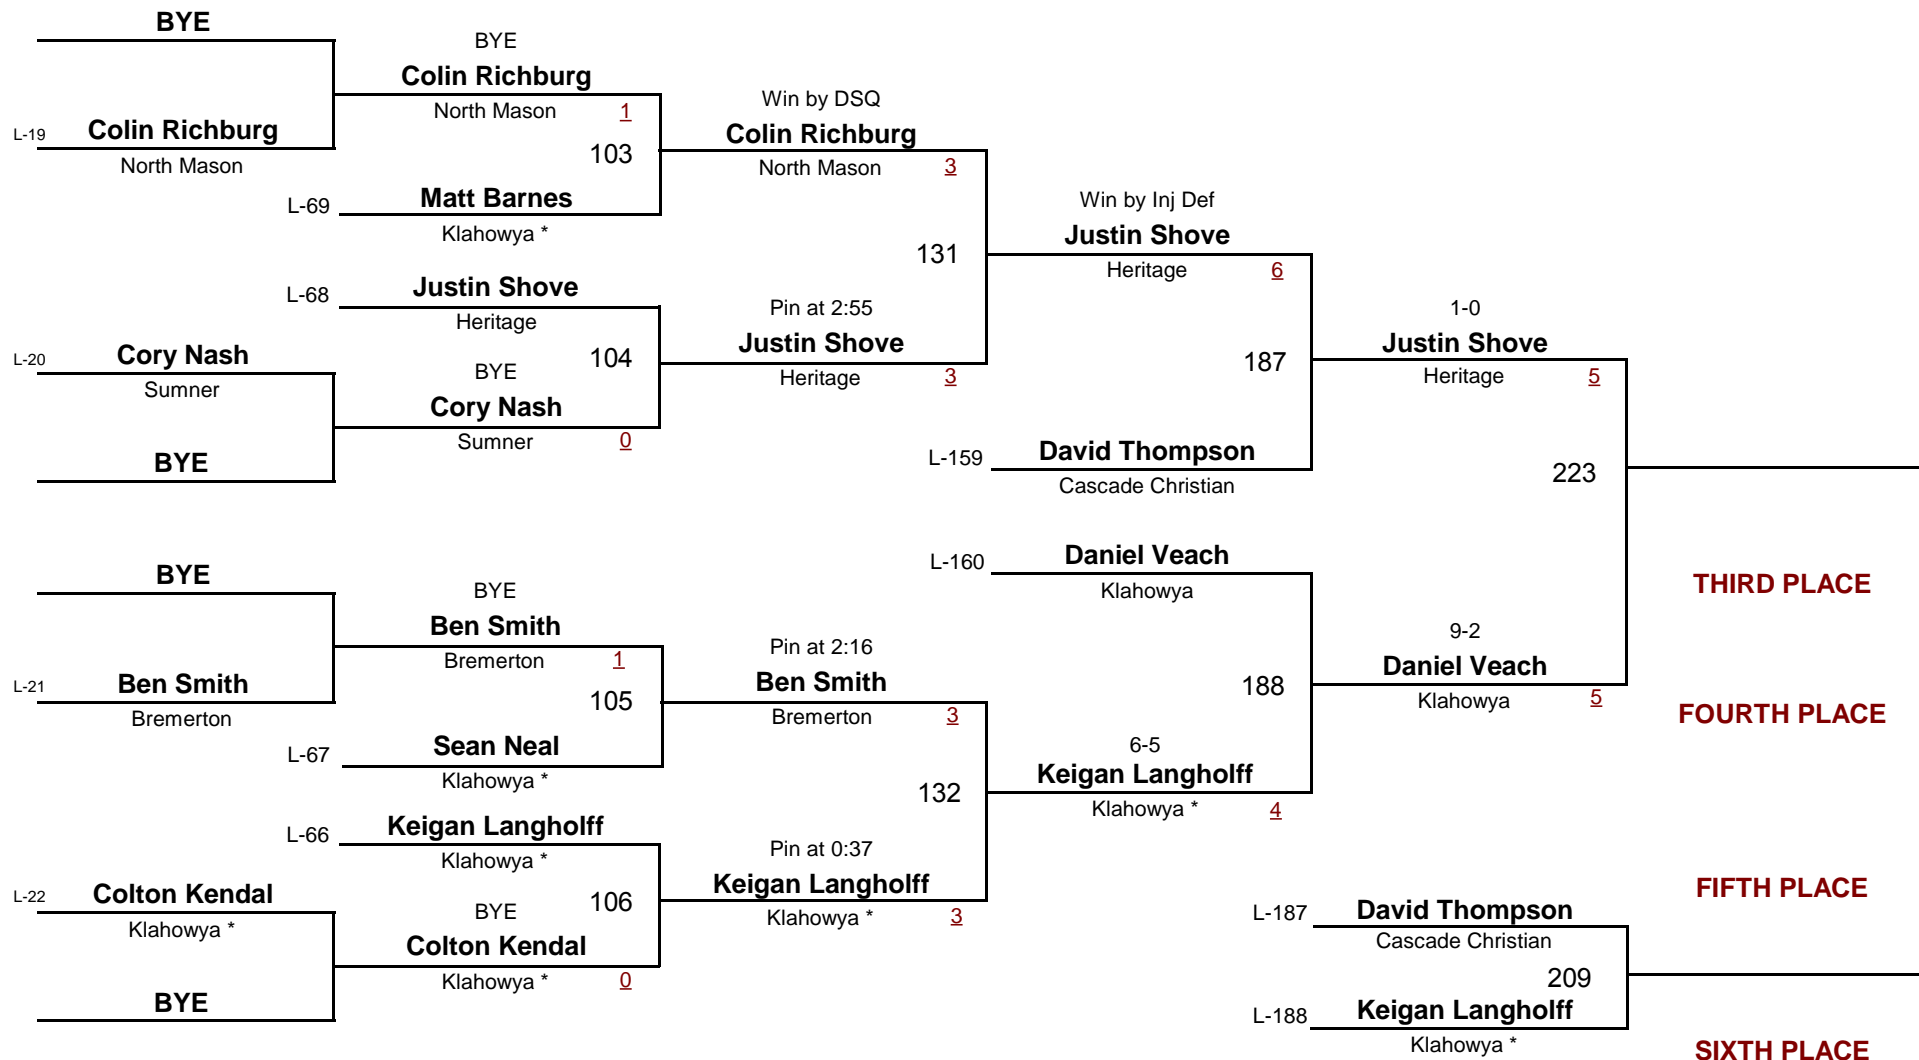

KLASSIC

DIVISION

140

WEIGHT

Klahowya Klassic

January 22, 2011

Consolation Rounds