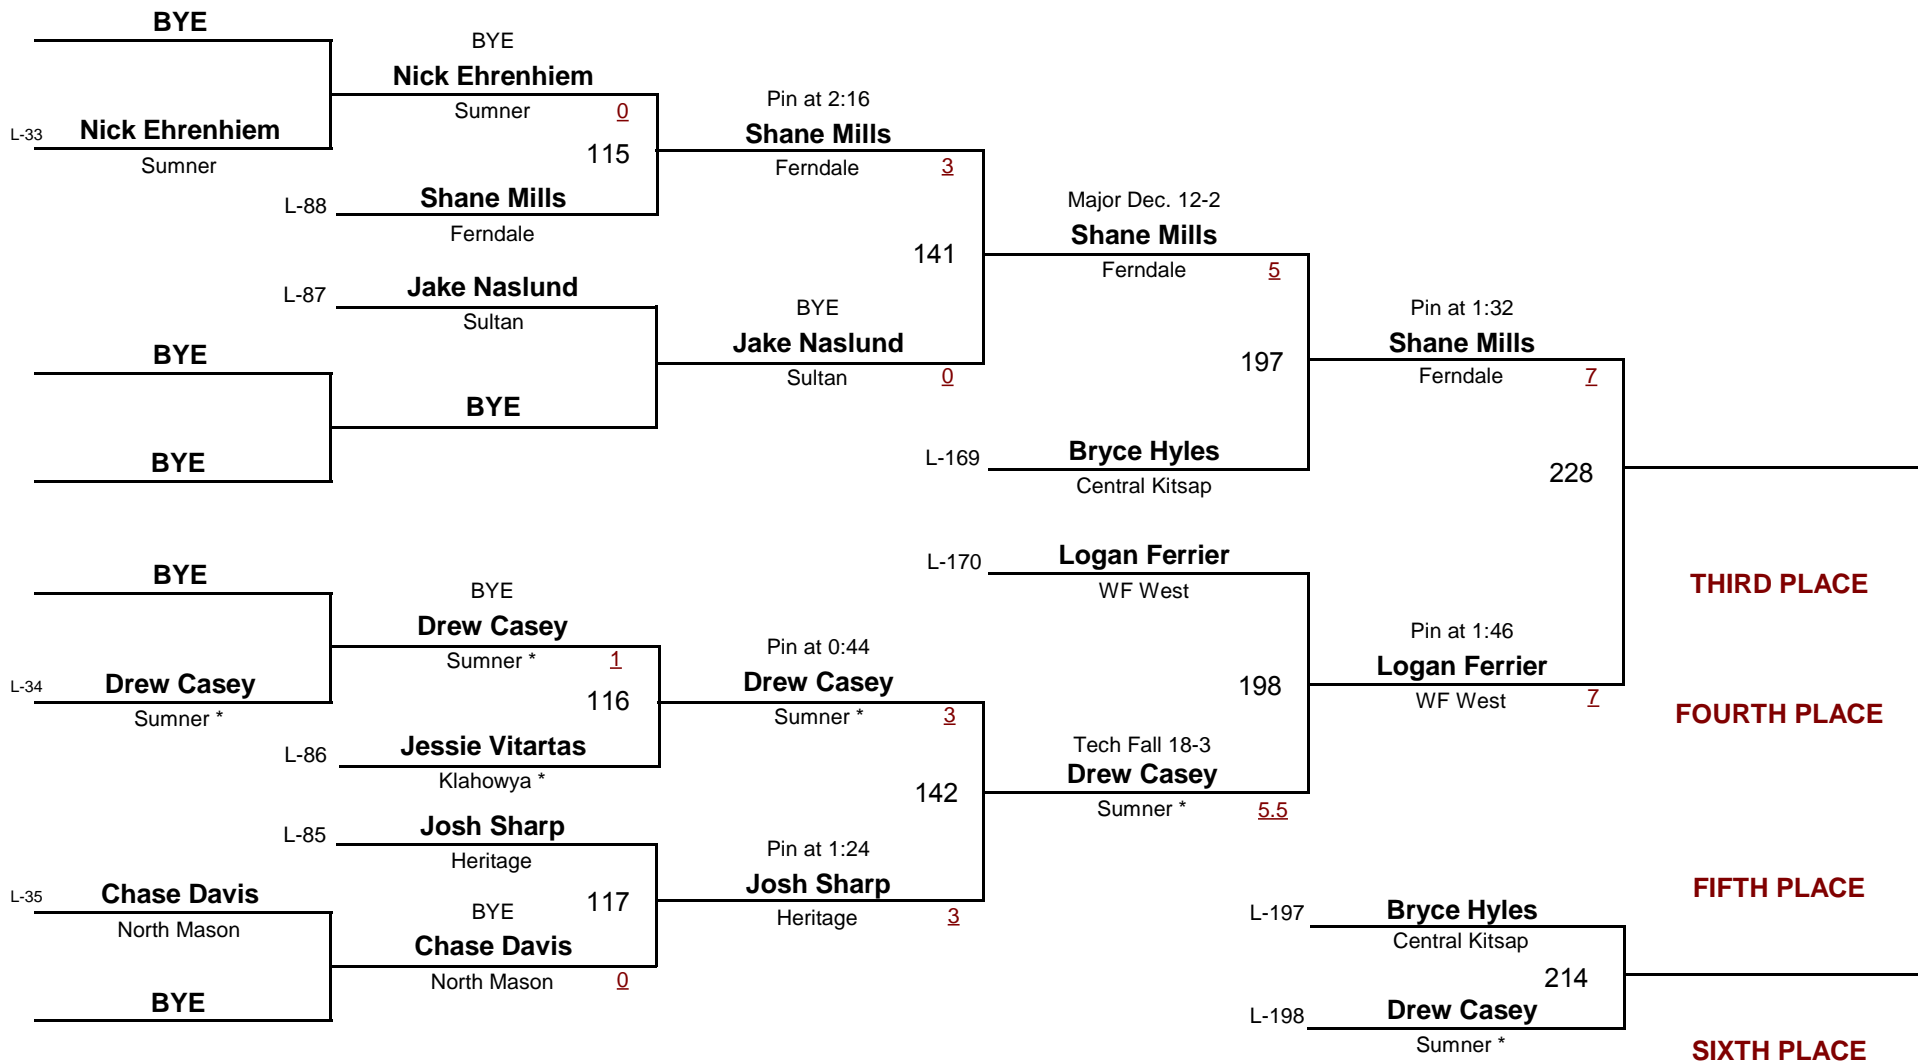

KLASSIC

DIVISION

189

WEIGHT

Klahowya Klassic

January 22, 2011

Consolation Rounds