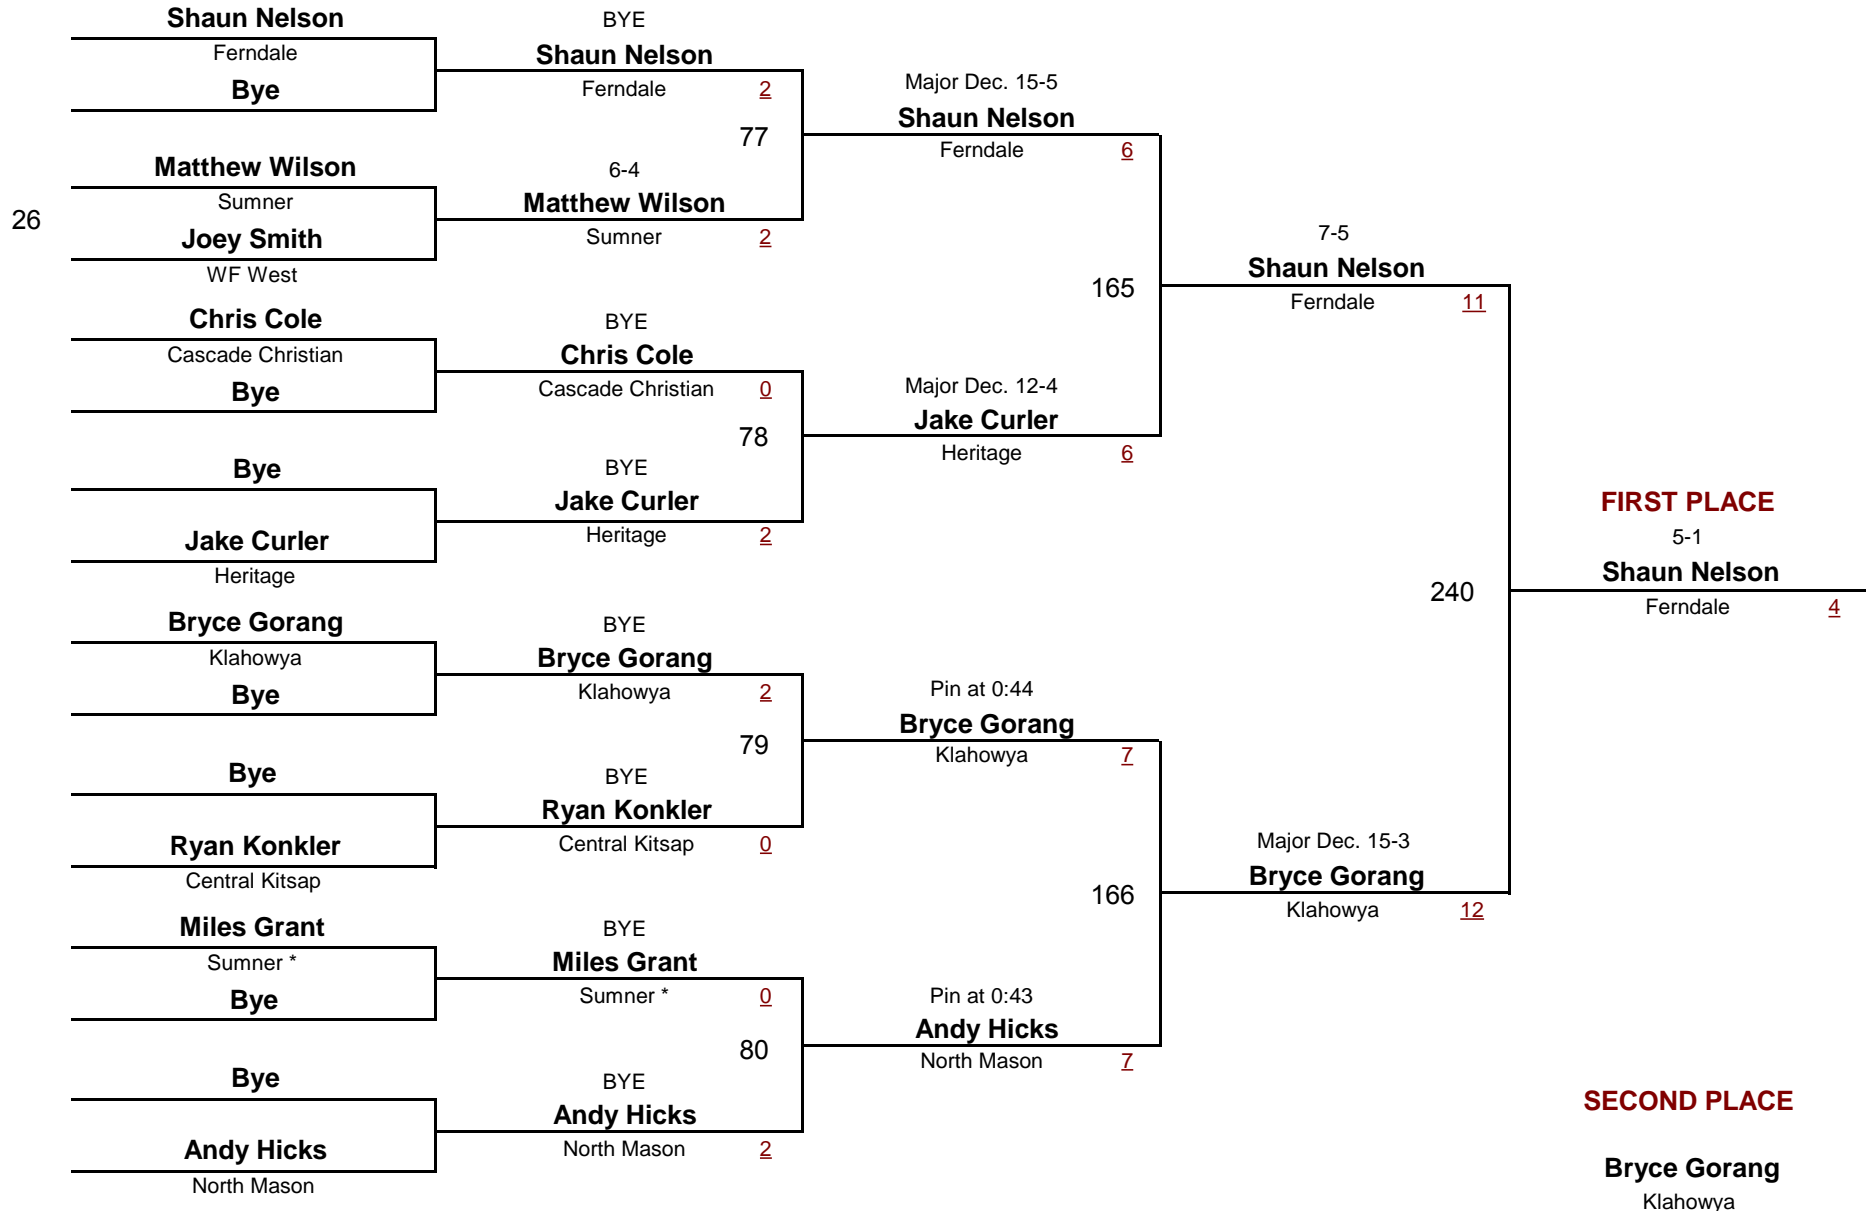

DIVISION

160

WEIGHT

Klahowya Klassic

January 22, 2011

Championship Rounds

KLASSIC

DIVISION