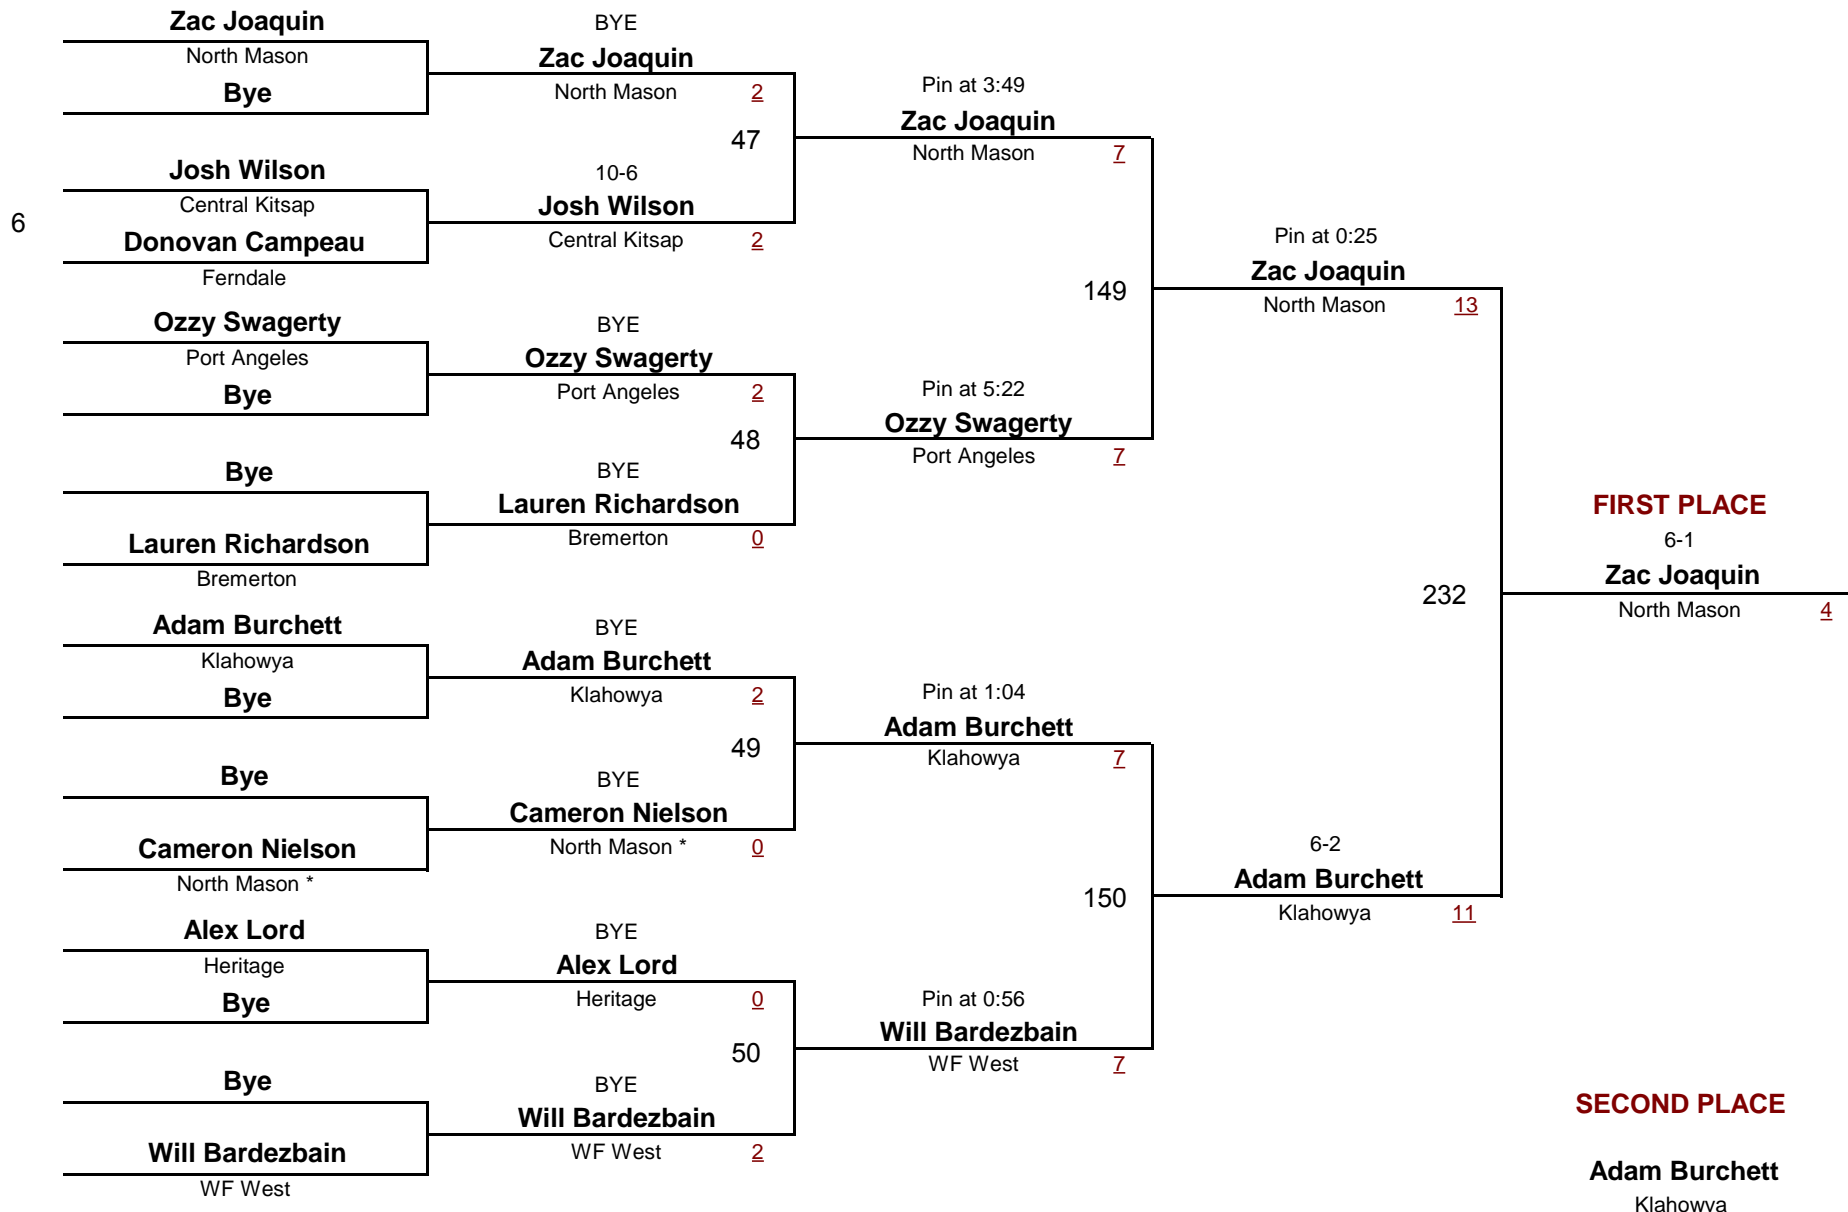

KLASSIC

DIVISION

112

WEIGHT

Klahowya Klassic

January 22, 2011

Championship Rounds