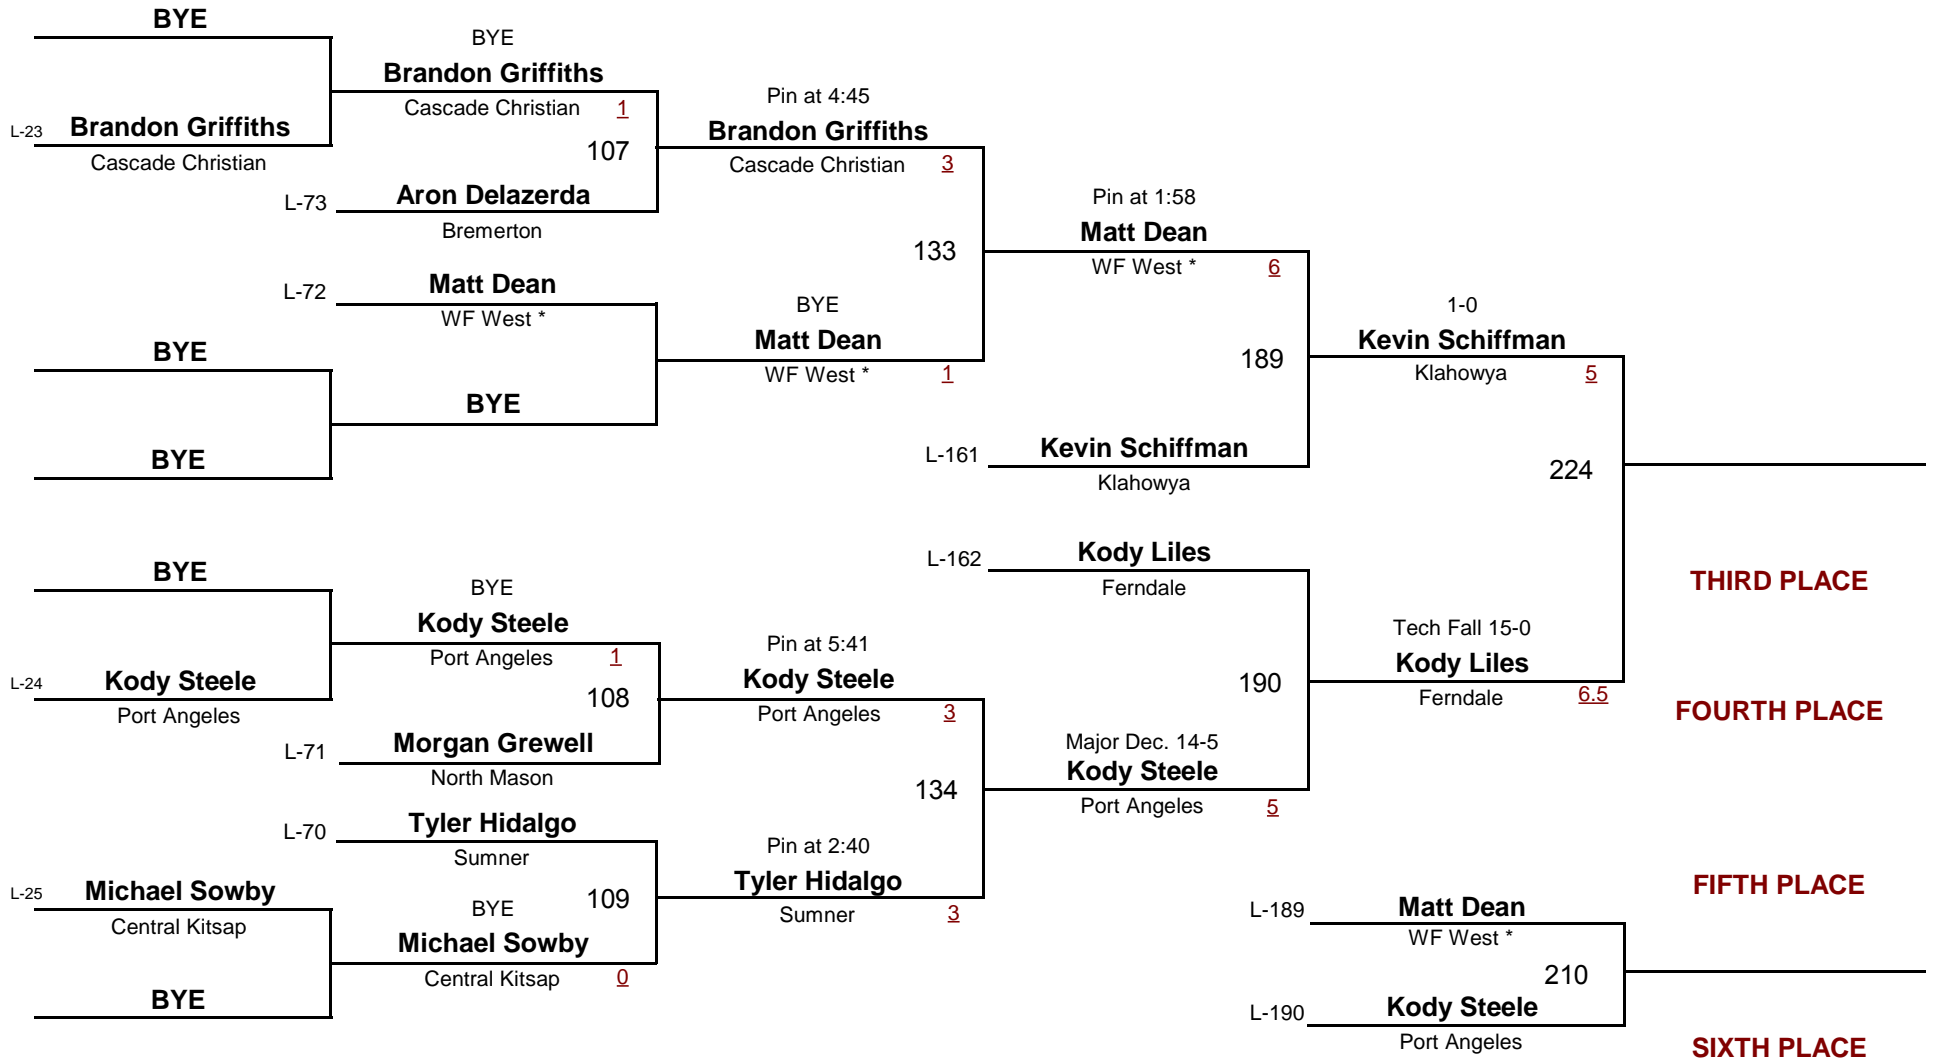

KLASSIC

DIVISION

145

WEIGHT

Klahowya Klassic

January 22, 2011

Consolation Rounds