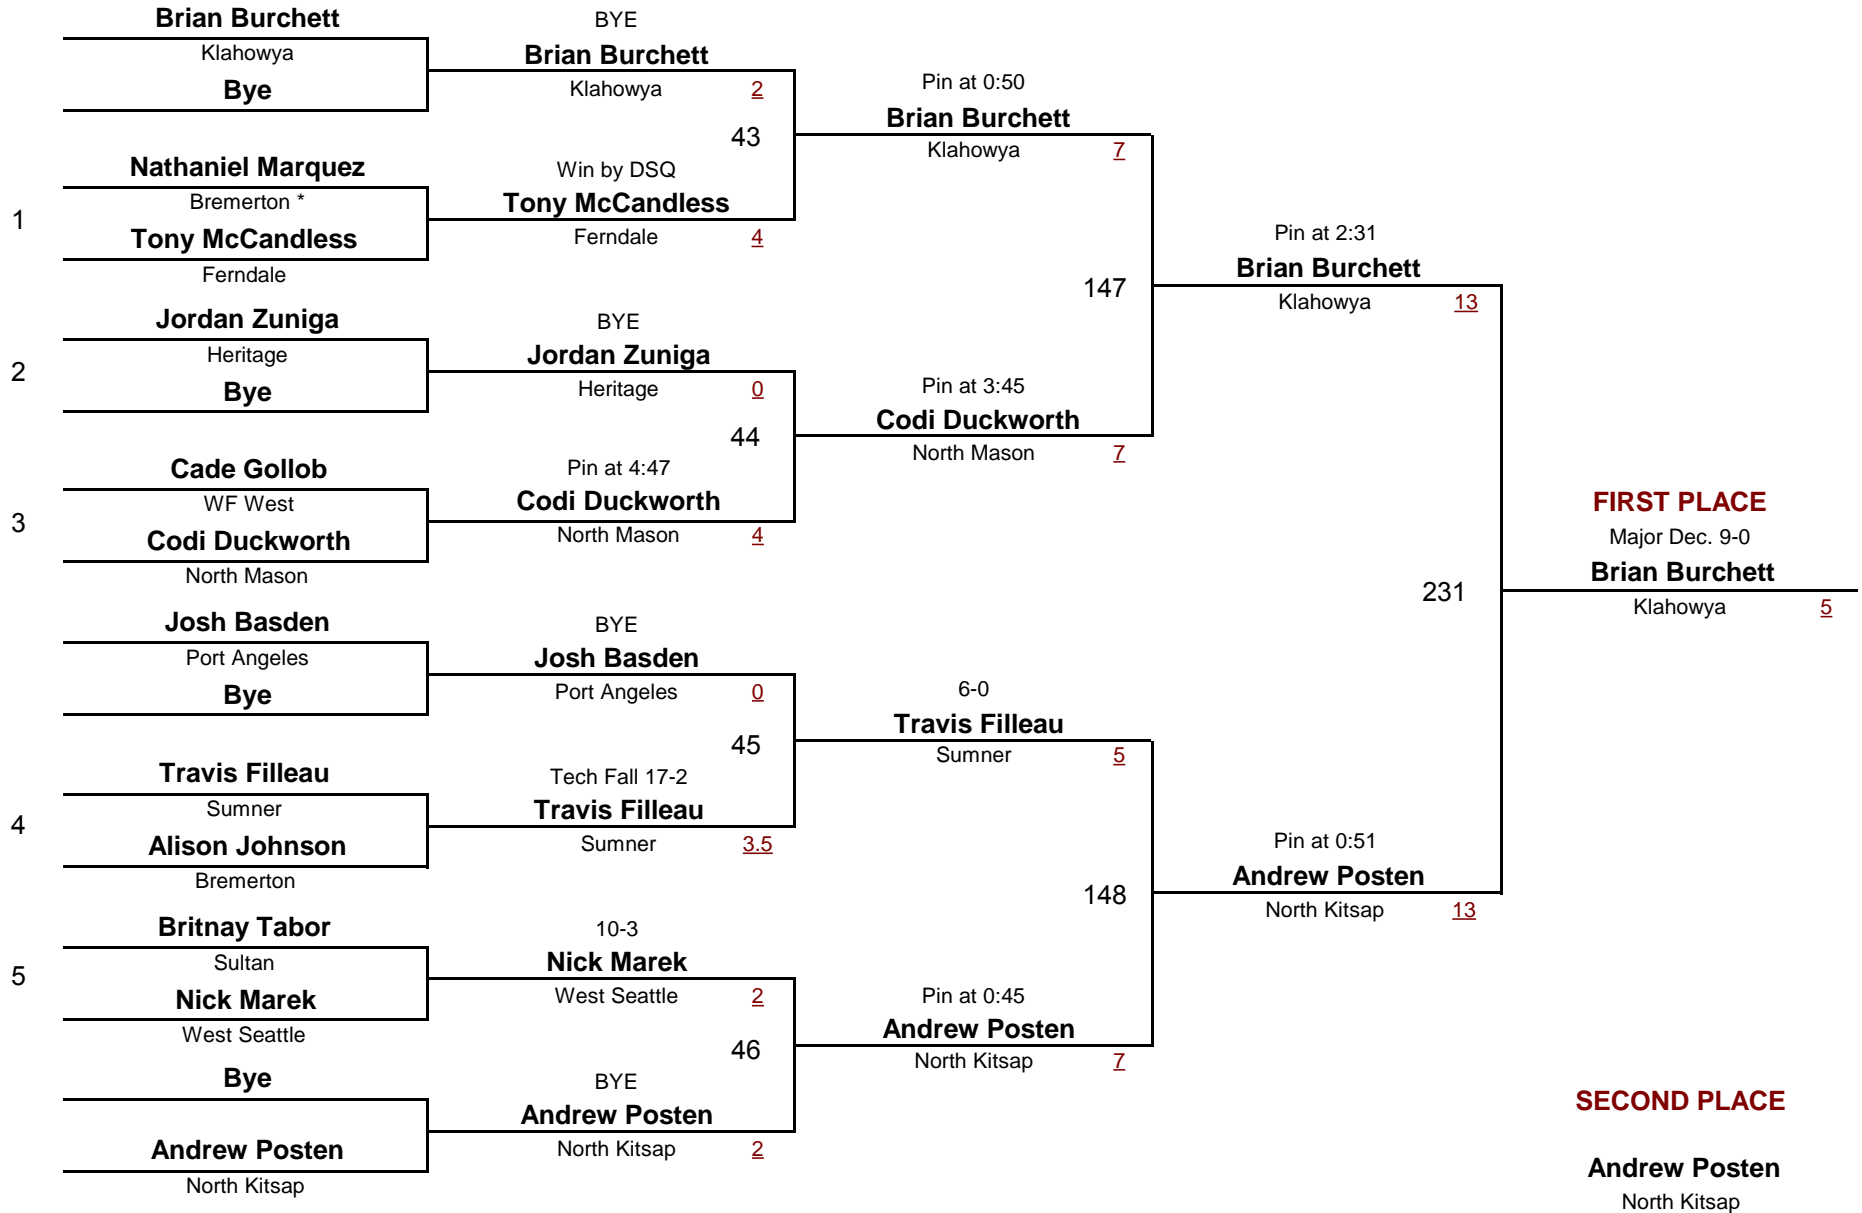

KLASSIC

DIVISION

103

WEIGHT

Klahowya Klassic

January 22, 2011

Championship Rounds

KLASSIC