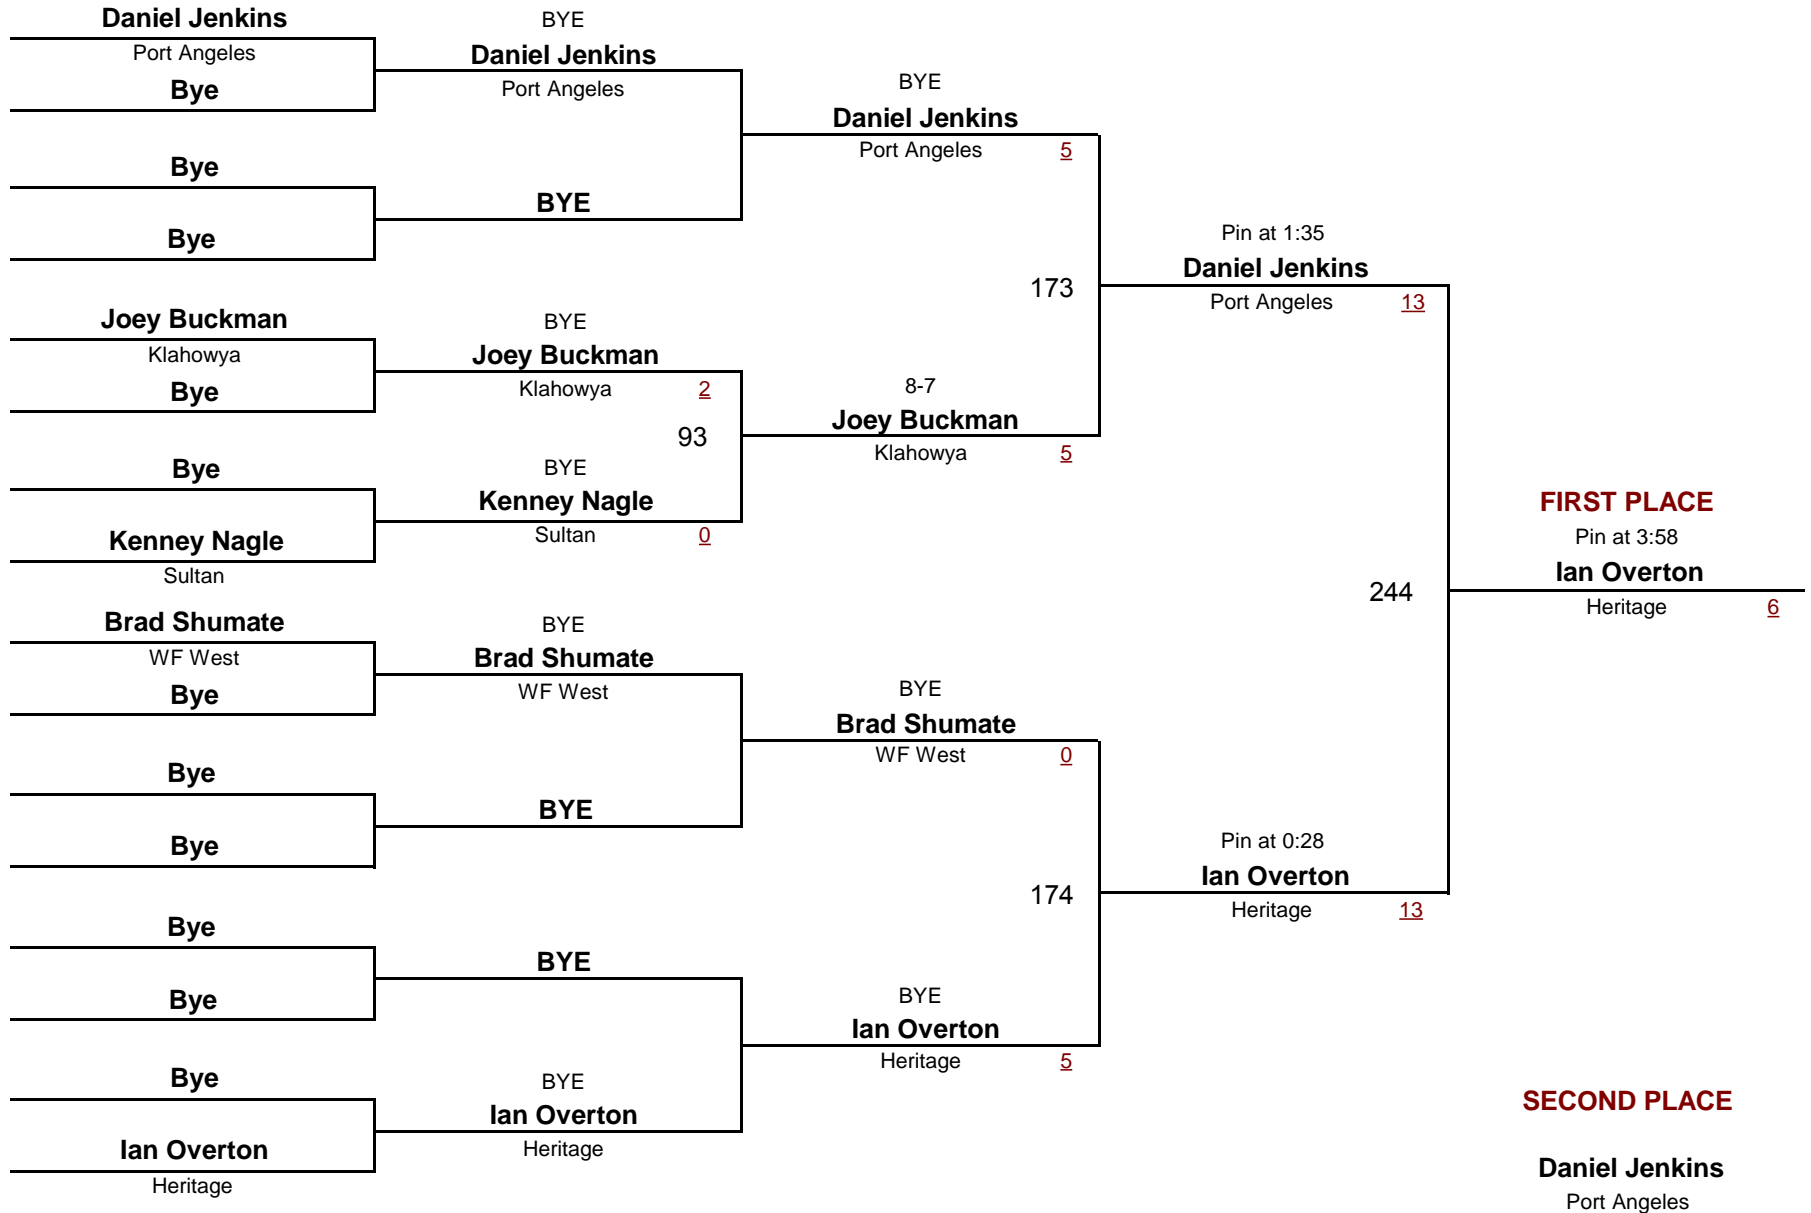

KLASSIC

DIVISION

285

WEIGHT

Klahowya Klassic

January 22, 2011

Championship Rounds

KLASSIC