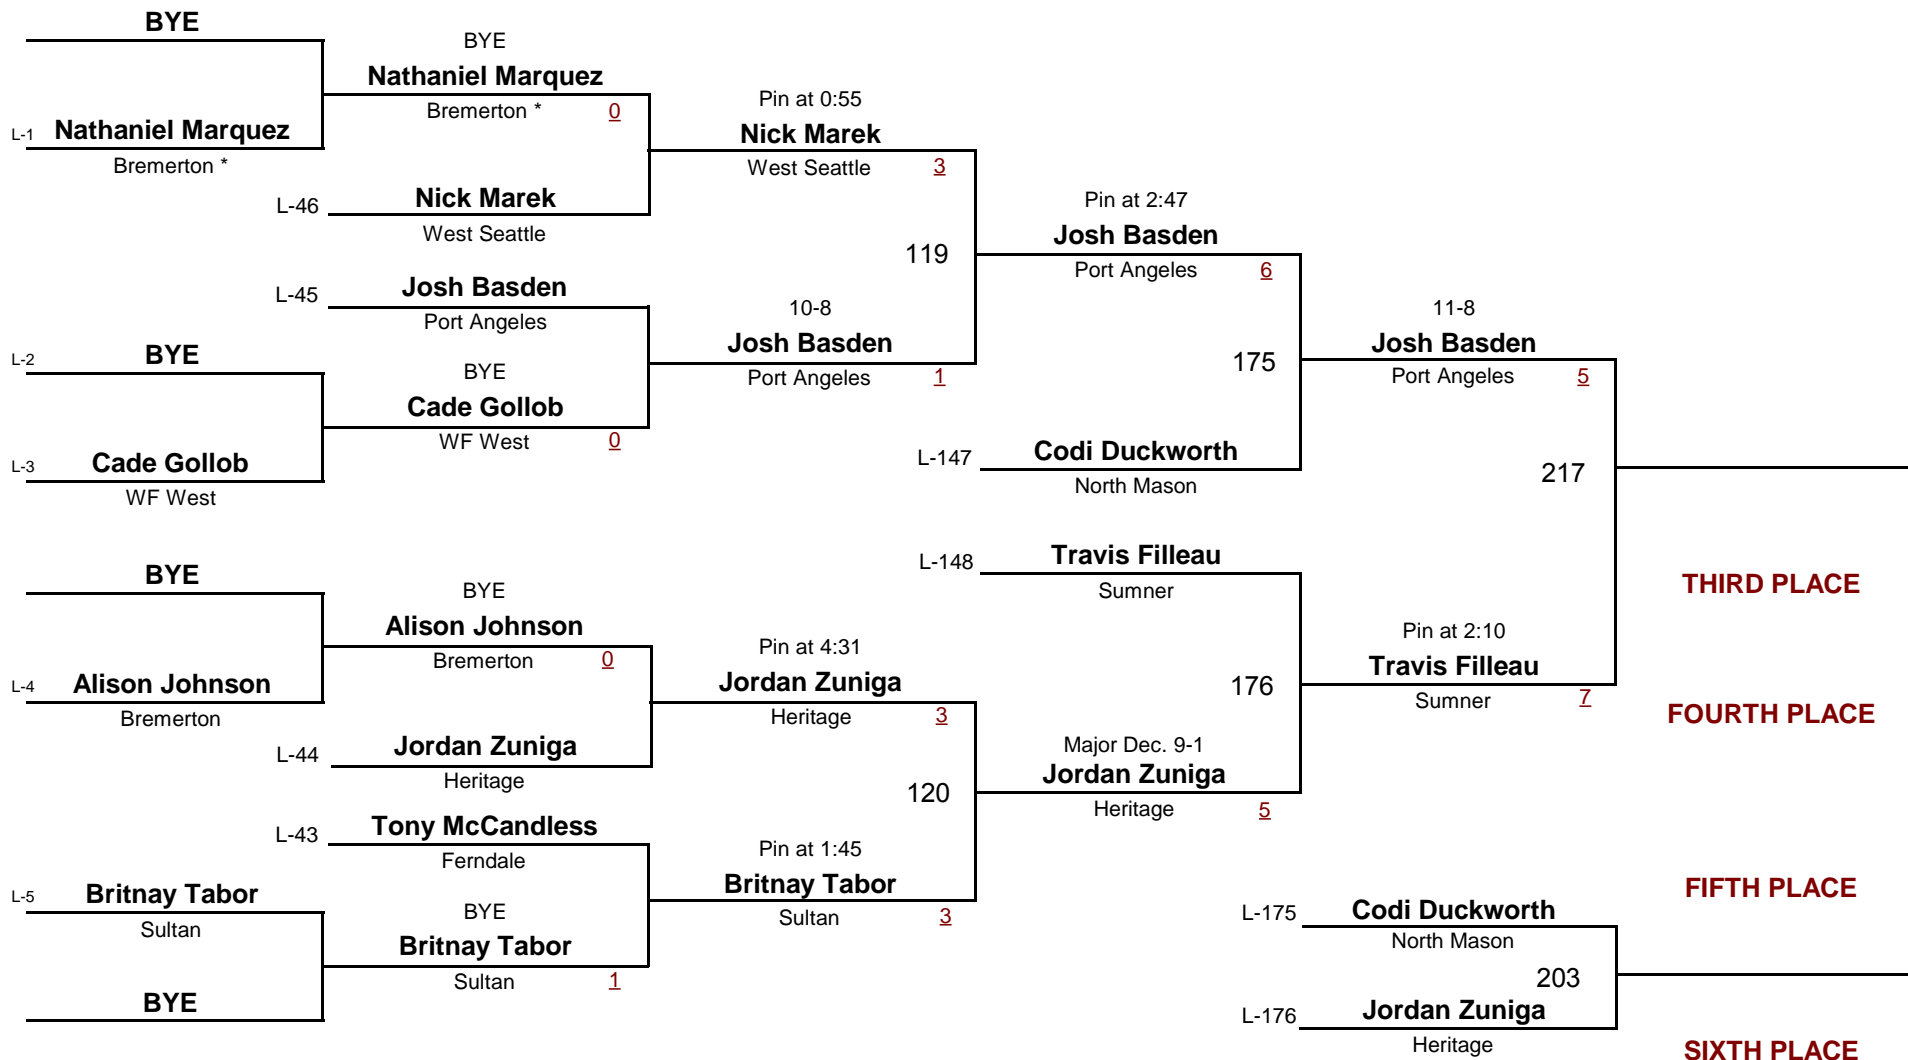

DIVISION

103

WEIGHT

Klahowya Klassic

January 22, 2011

Consolation Rounds

KLASSIC

DIVISION