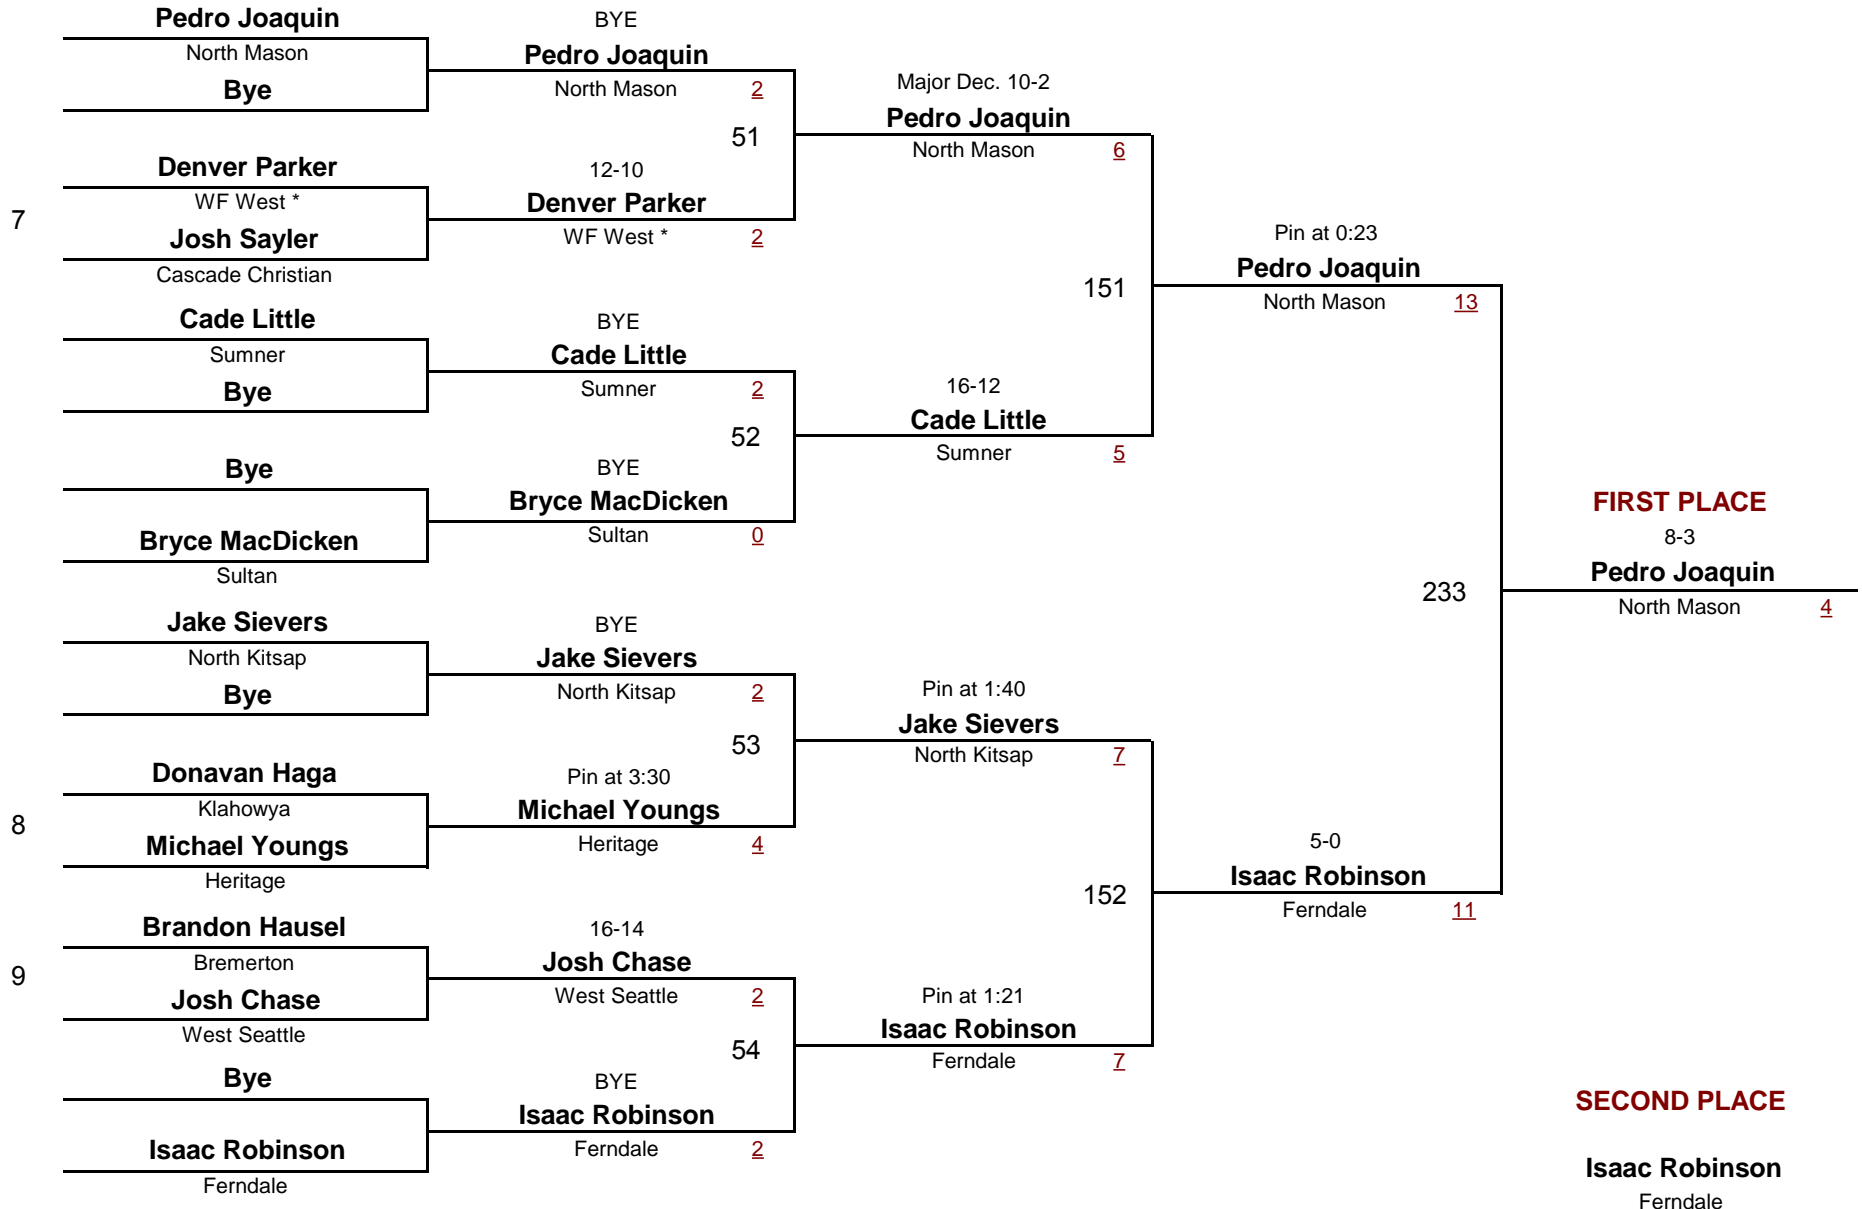

KLASSIC

DIVISION

119

WEIGHT

Klahowya Klassic

January 22, 2011

Championship Rounds