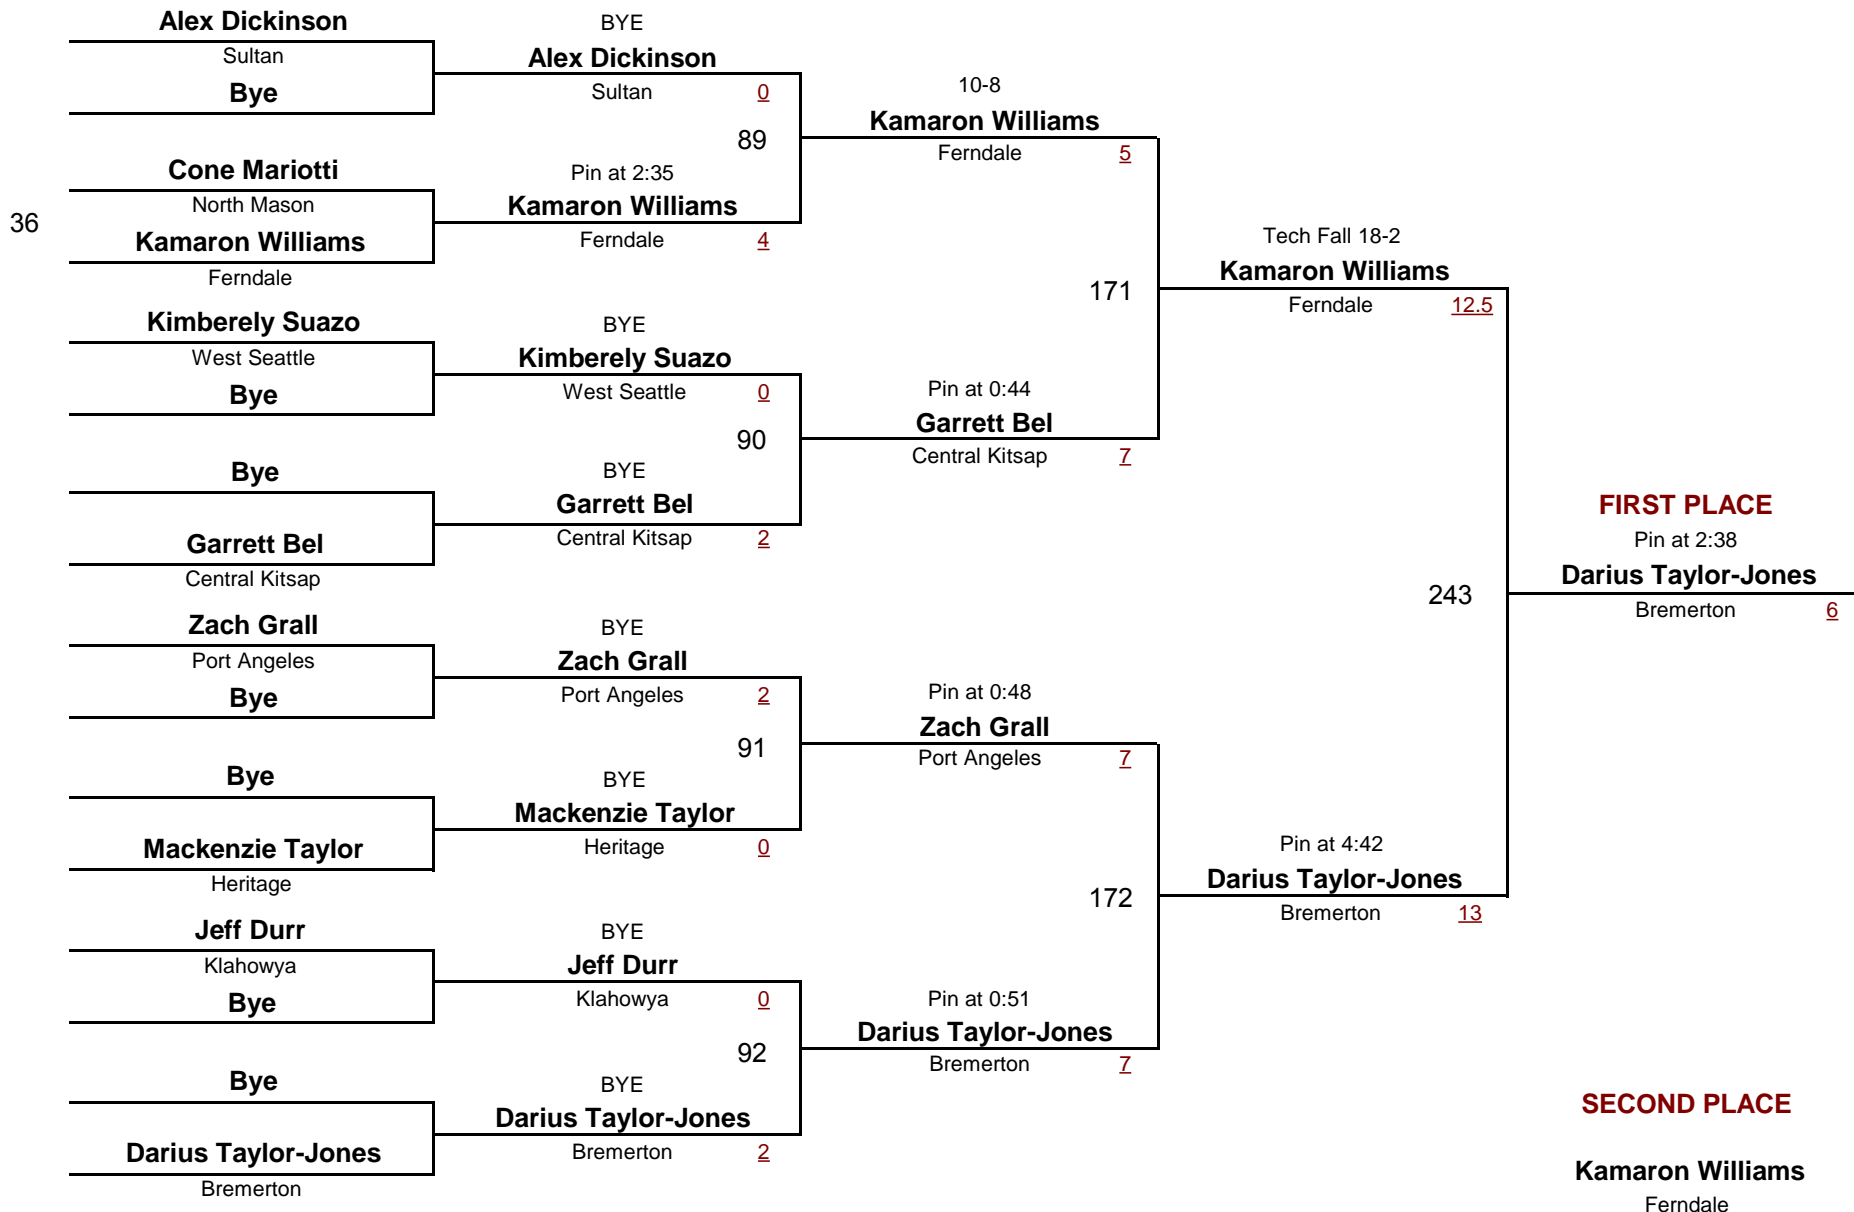

KLASSIC

DIVISION

215

WEIGHT

Klahowya Klassic

January 22, 2011

Championship Rounds