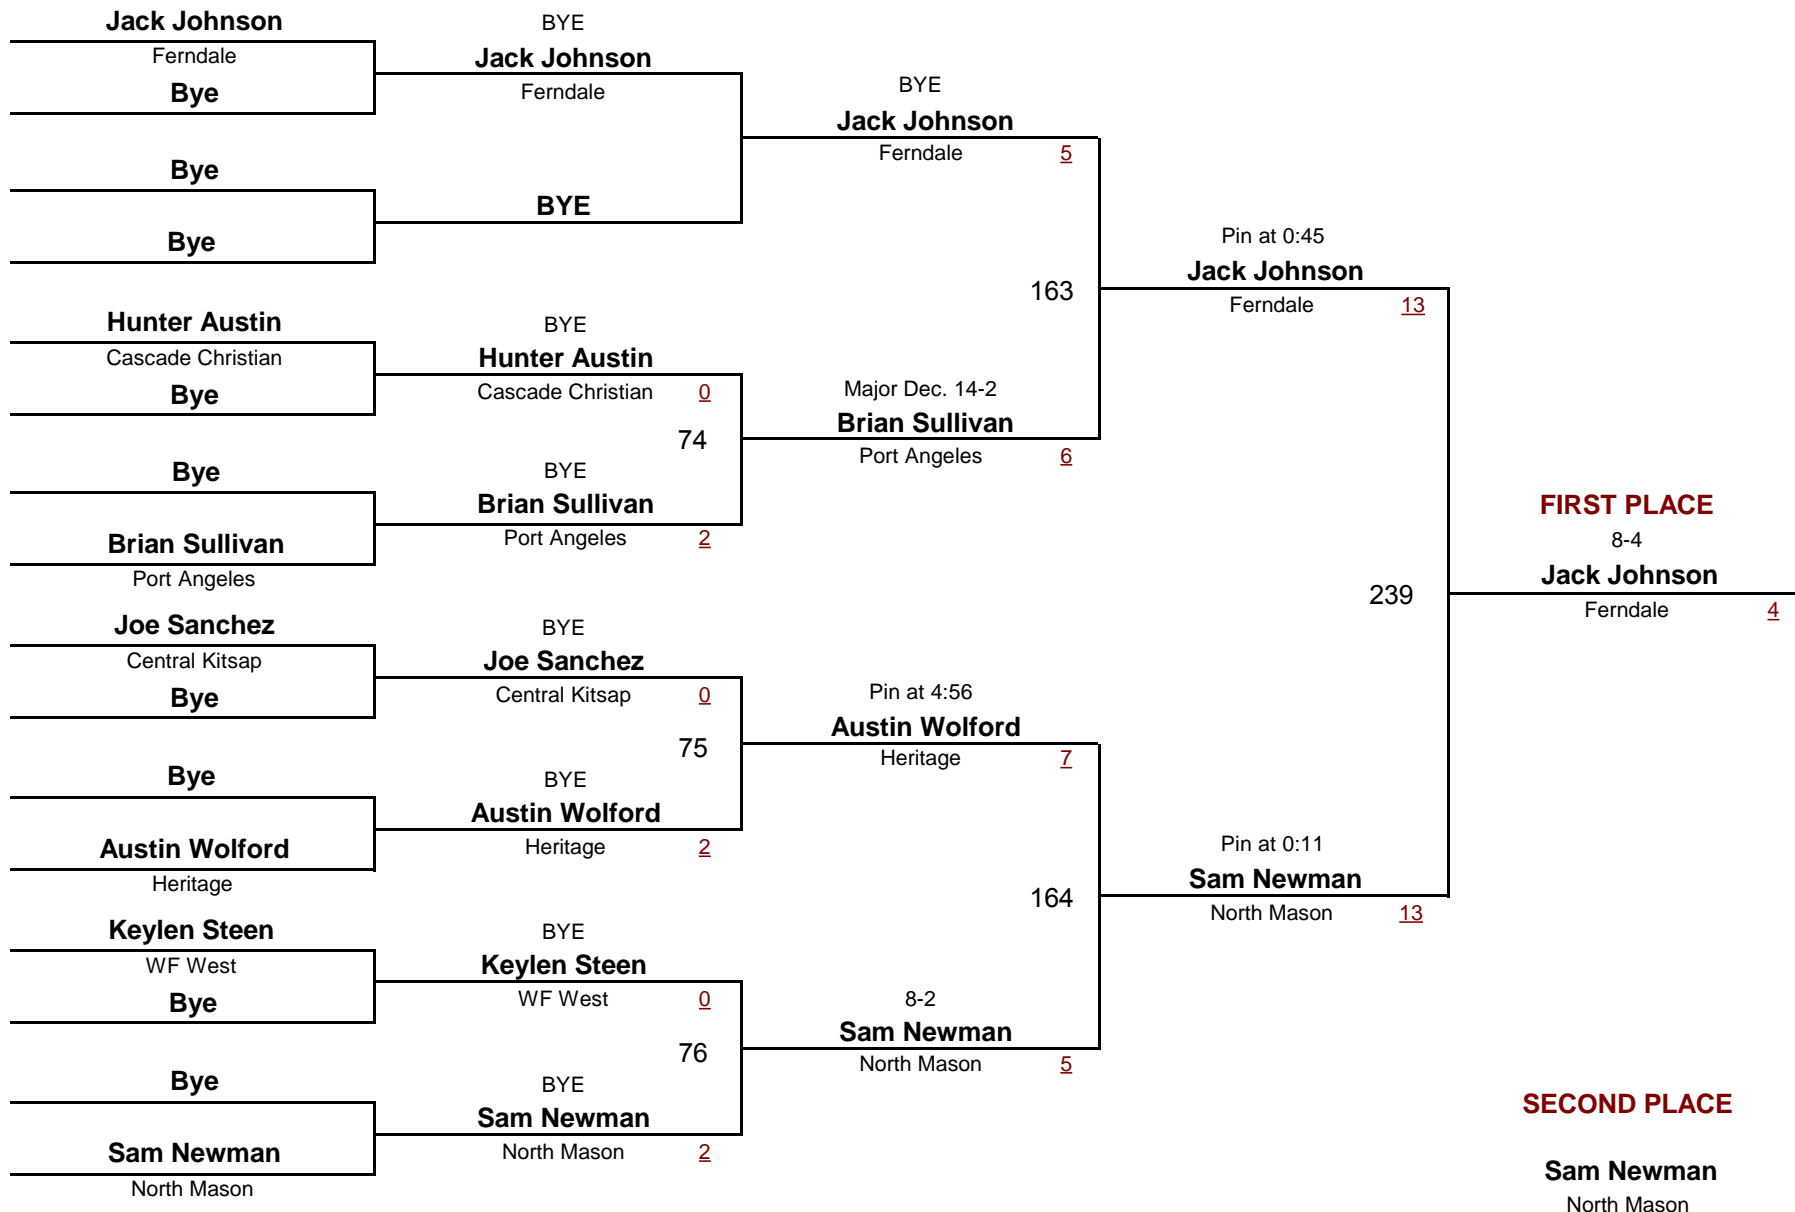

Consolation Rounds

KLASSIC

DIVISION

152

WEIGHT

Klahowya Klassic

January 22, 2011

Championship Rounds