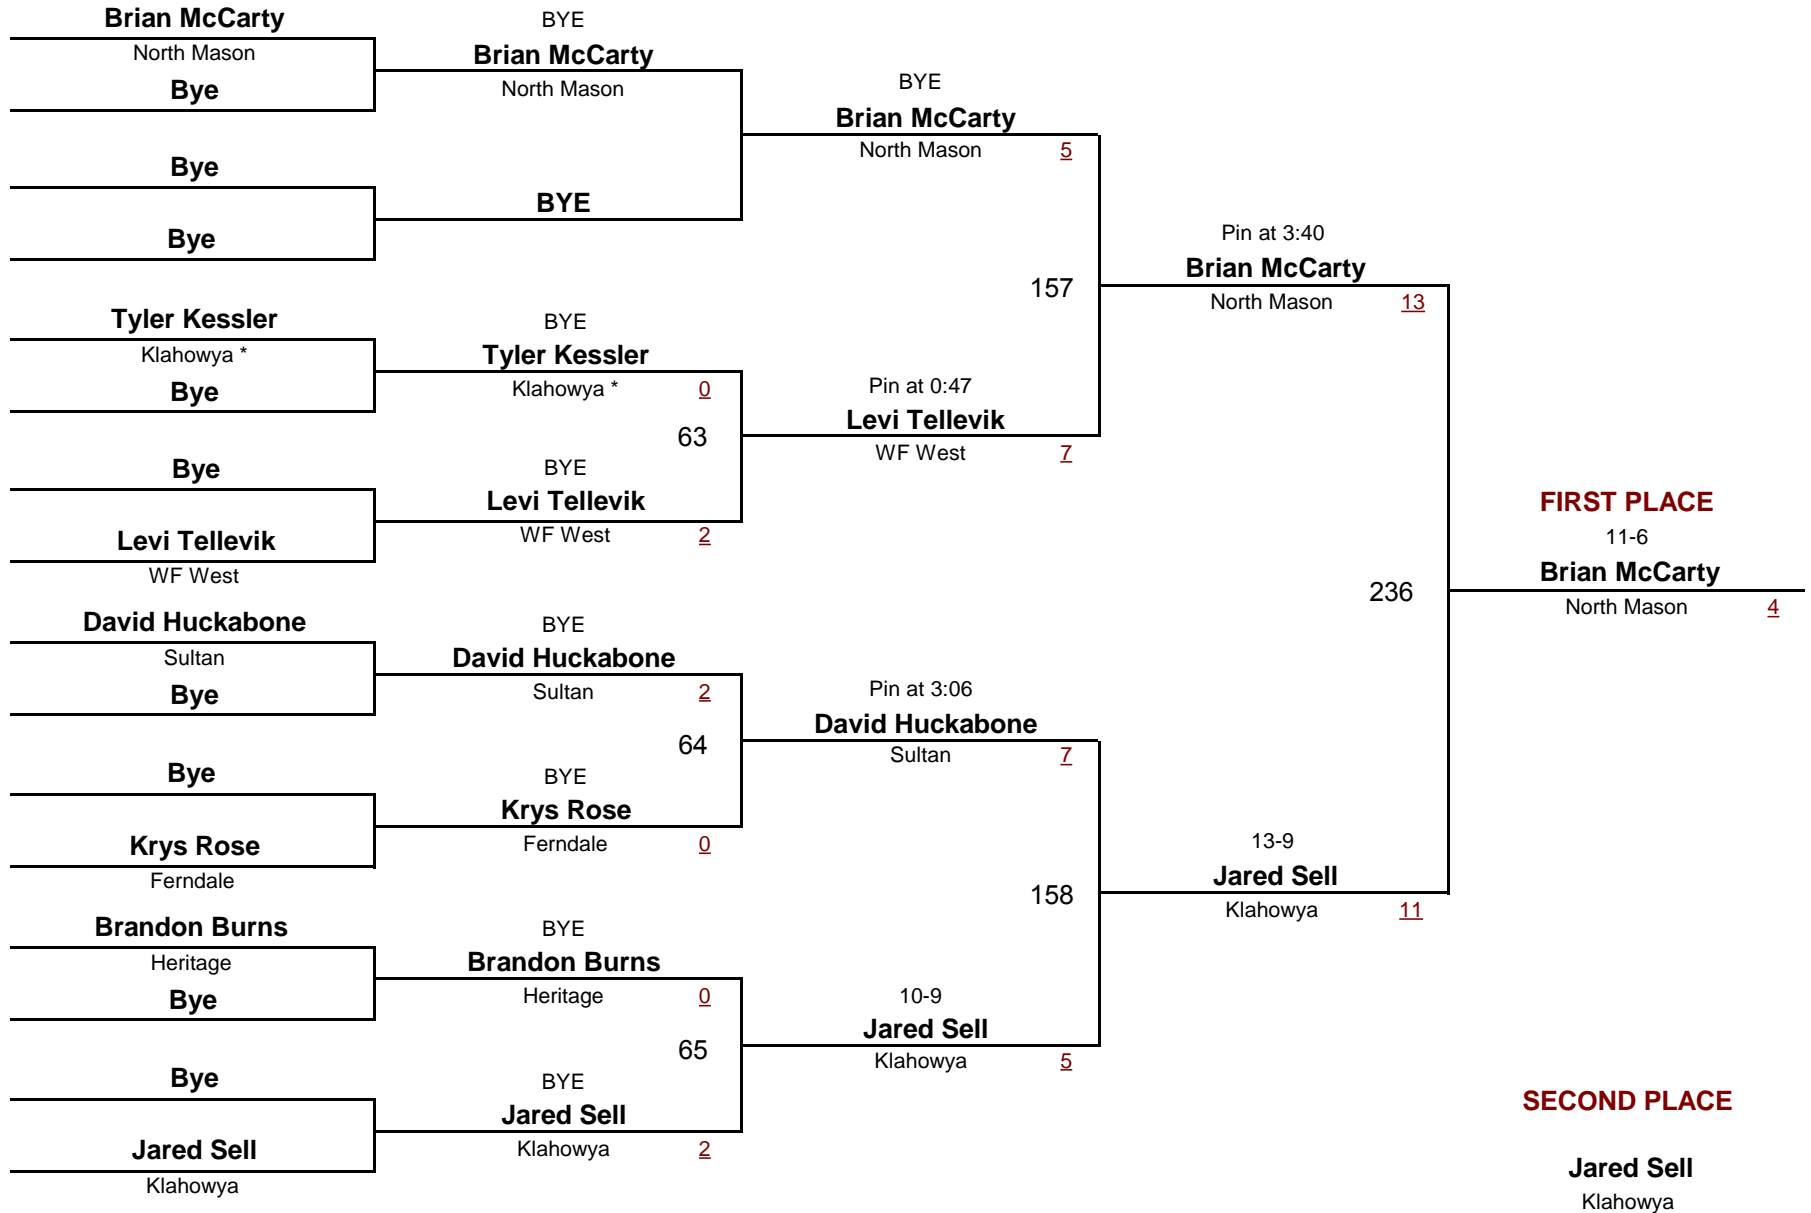

KLASSIC

DIVISION

135

WEIGHT

Klahowya Klassic

January 22, 2011

Championship Rounds

KLASSIC