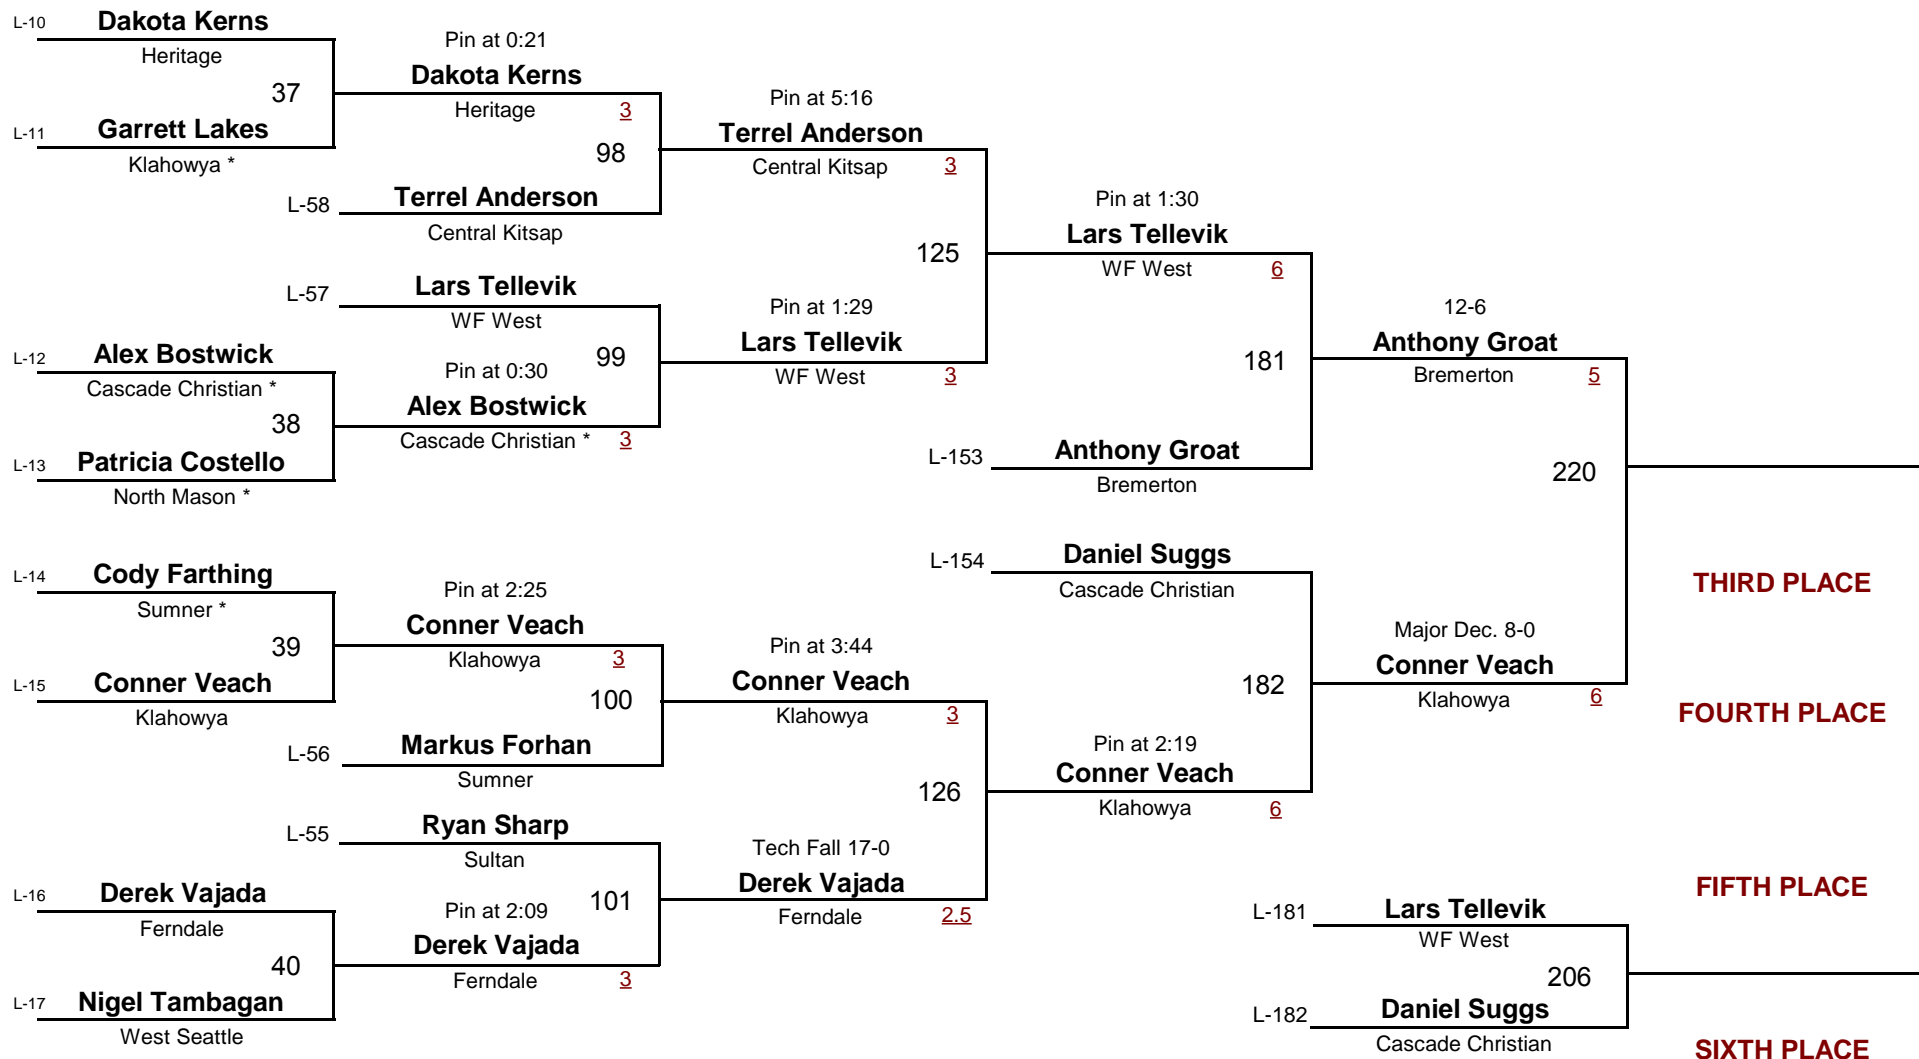

KLASSIC

DIVISION

125

WEIGHT

Klahowya Klassic

January 22, 2011

Consolation Rounds