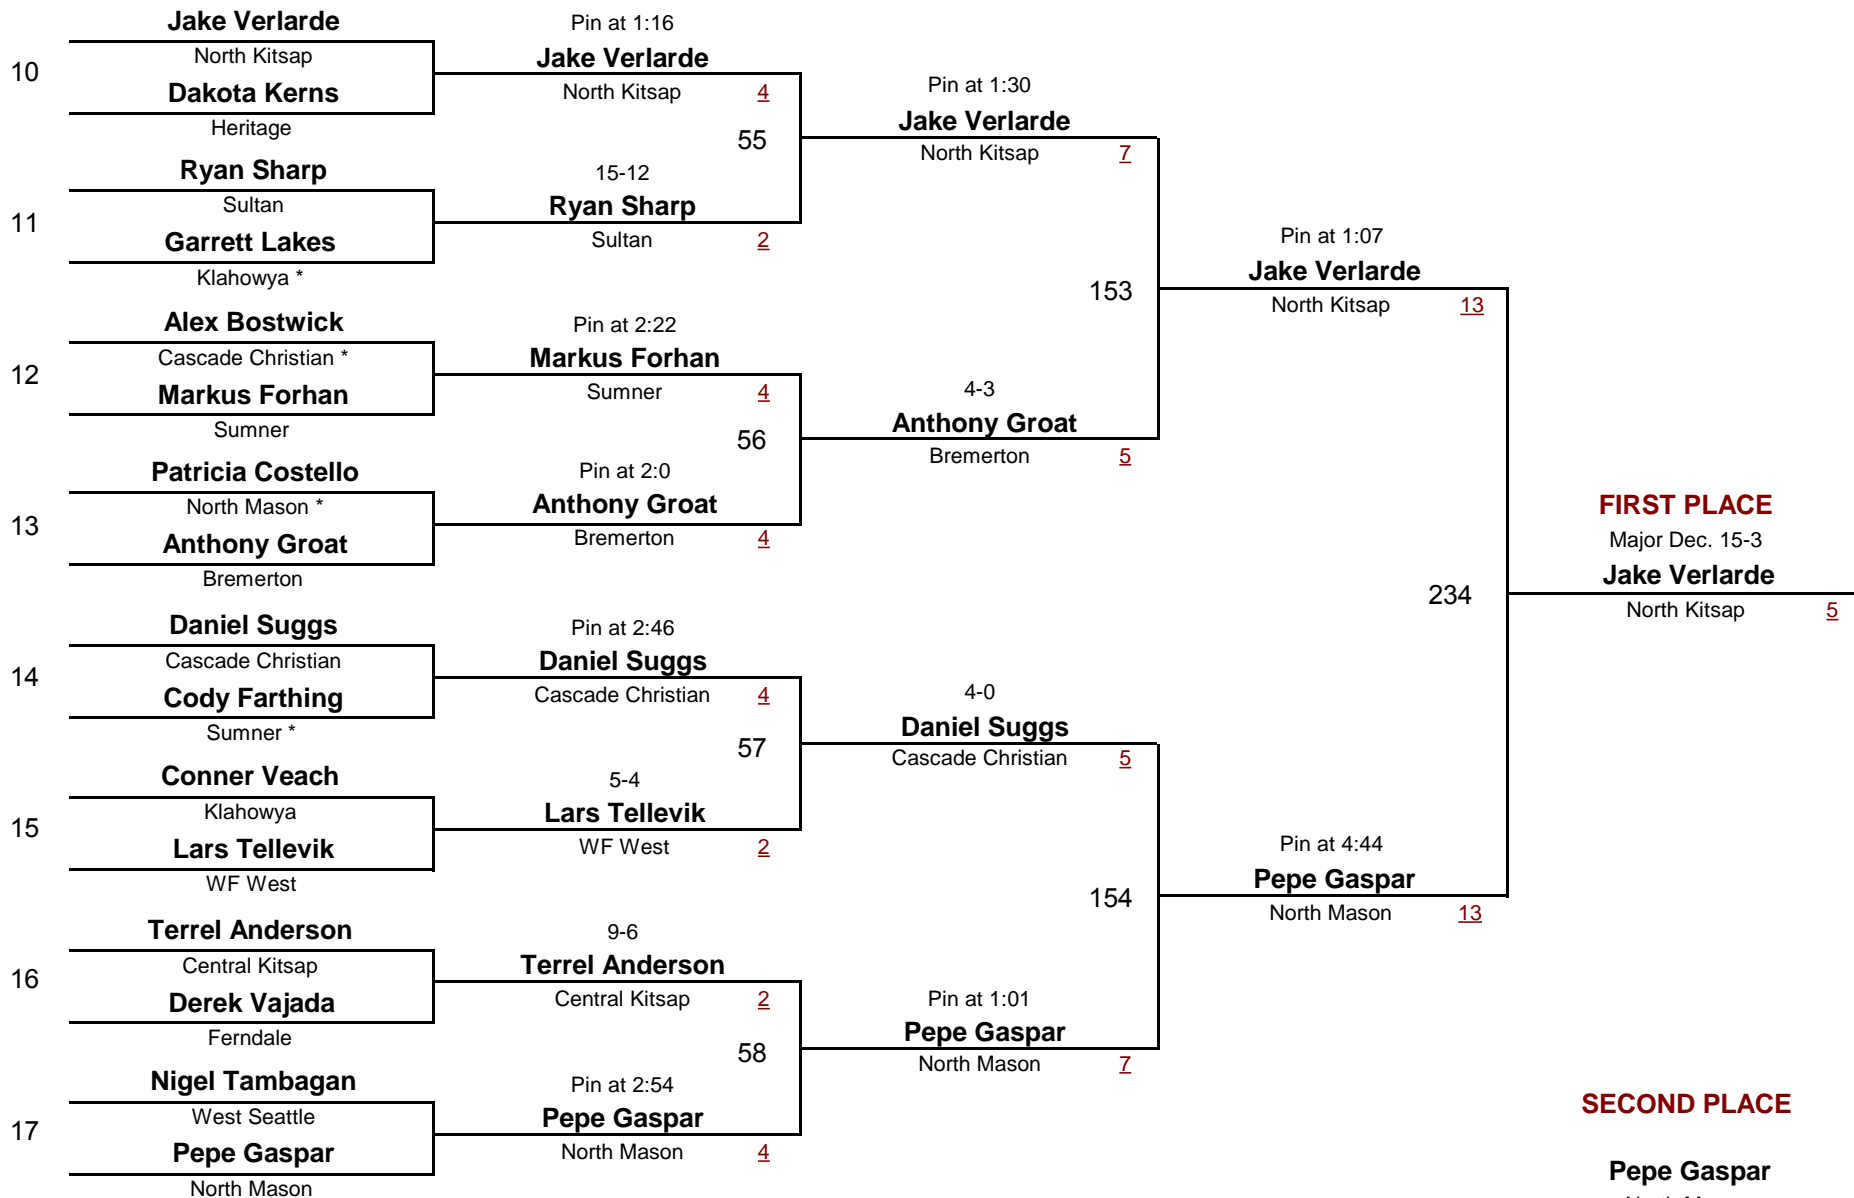

KLASSIC

DIVISION

125

WEIGHT

Klahowya Klassic

January 22, 2011

Championship Rounds