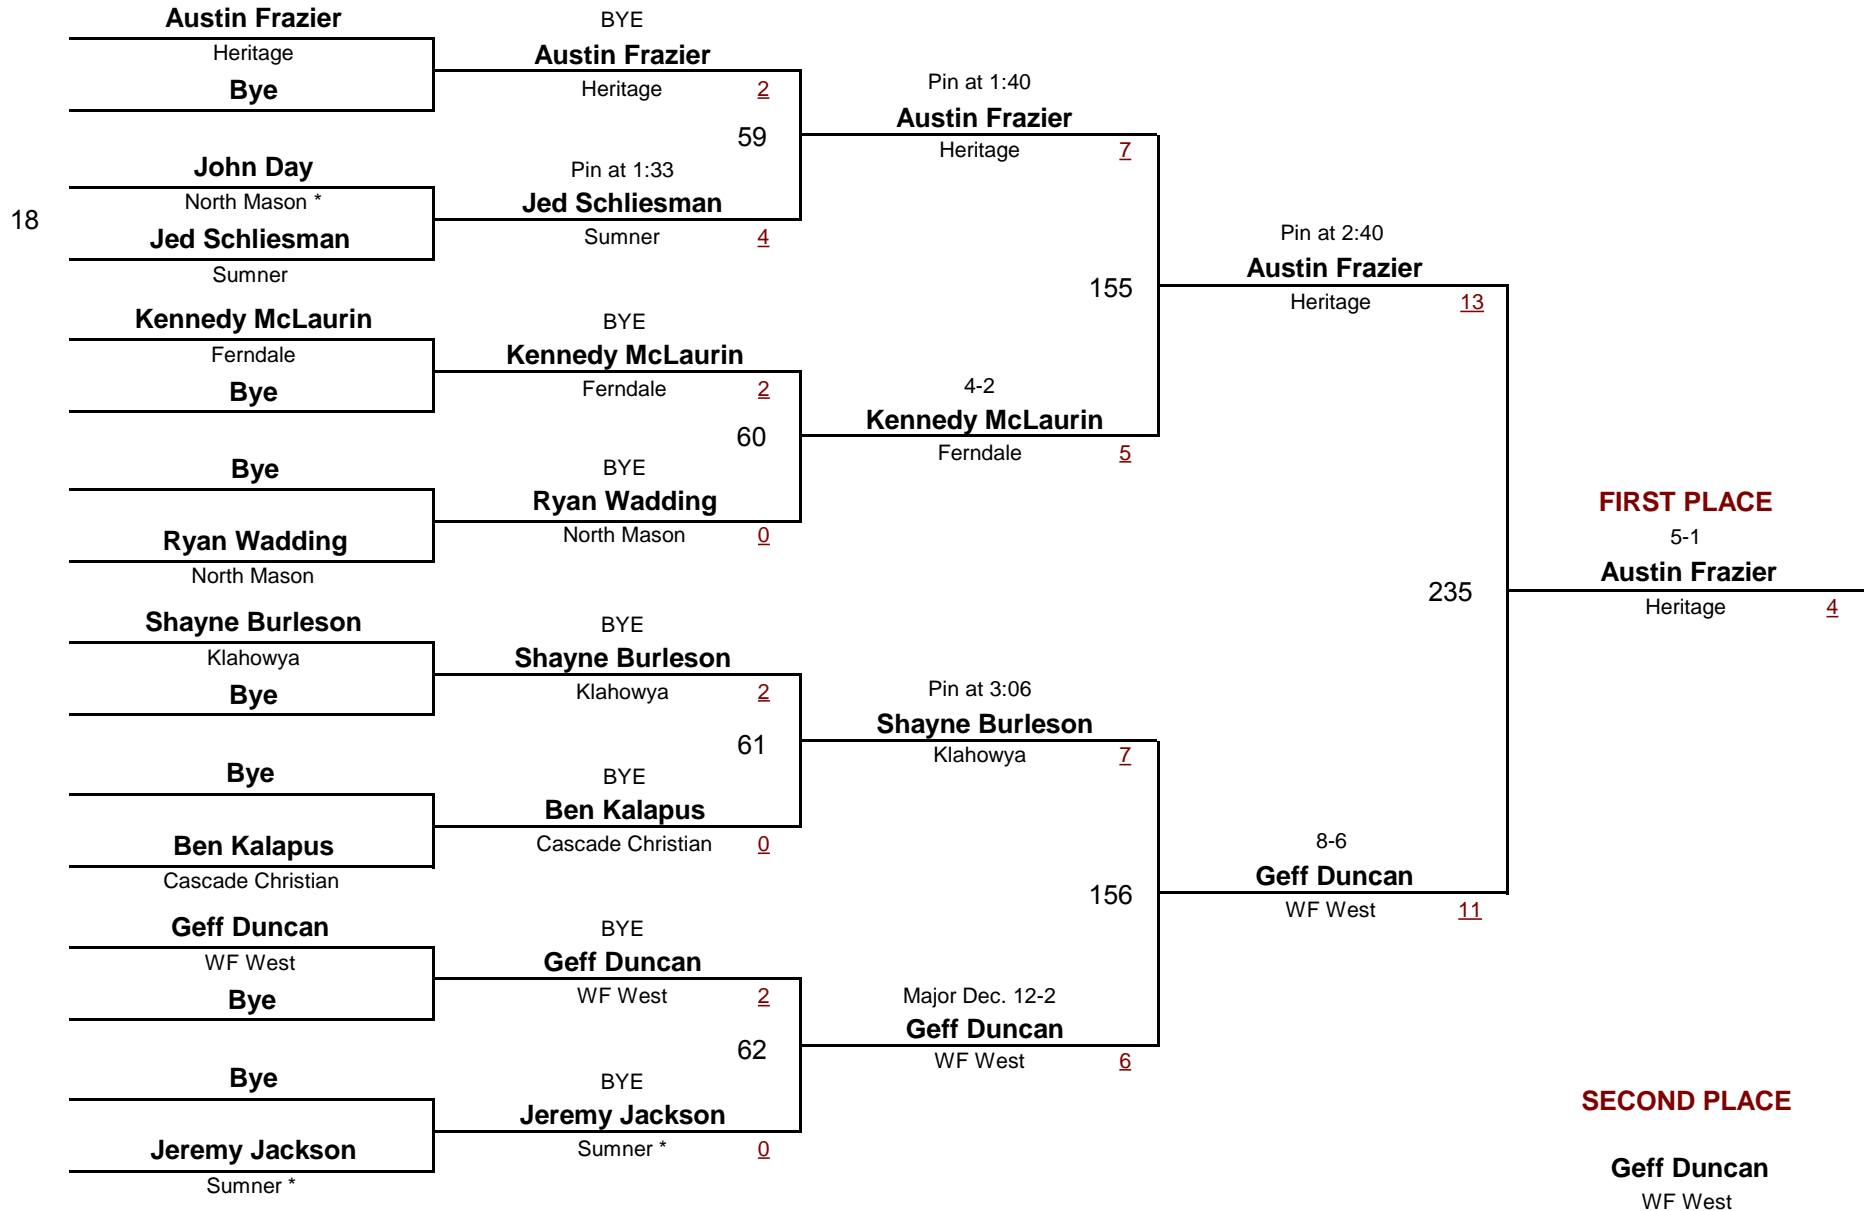

KLASSIC

DIVISION

130

WEIGHT

Klahowya Klassic

January 22, 2011

Championship Rounds