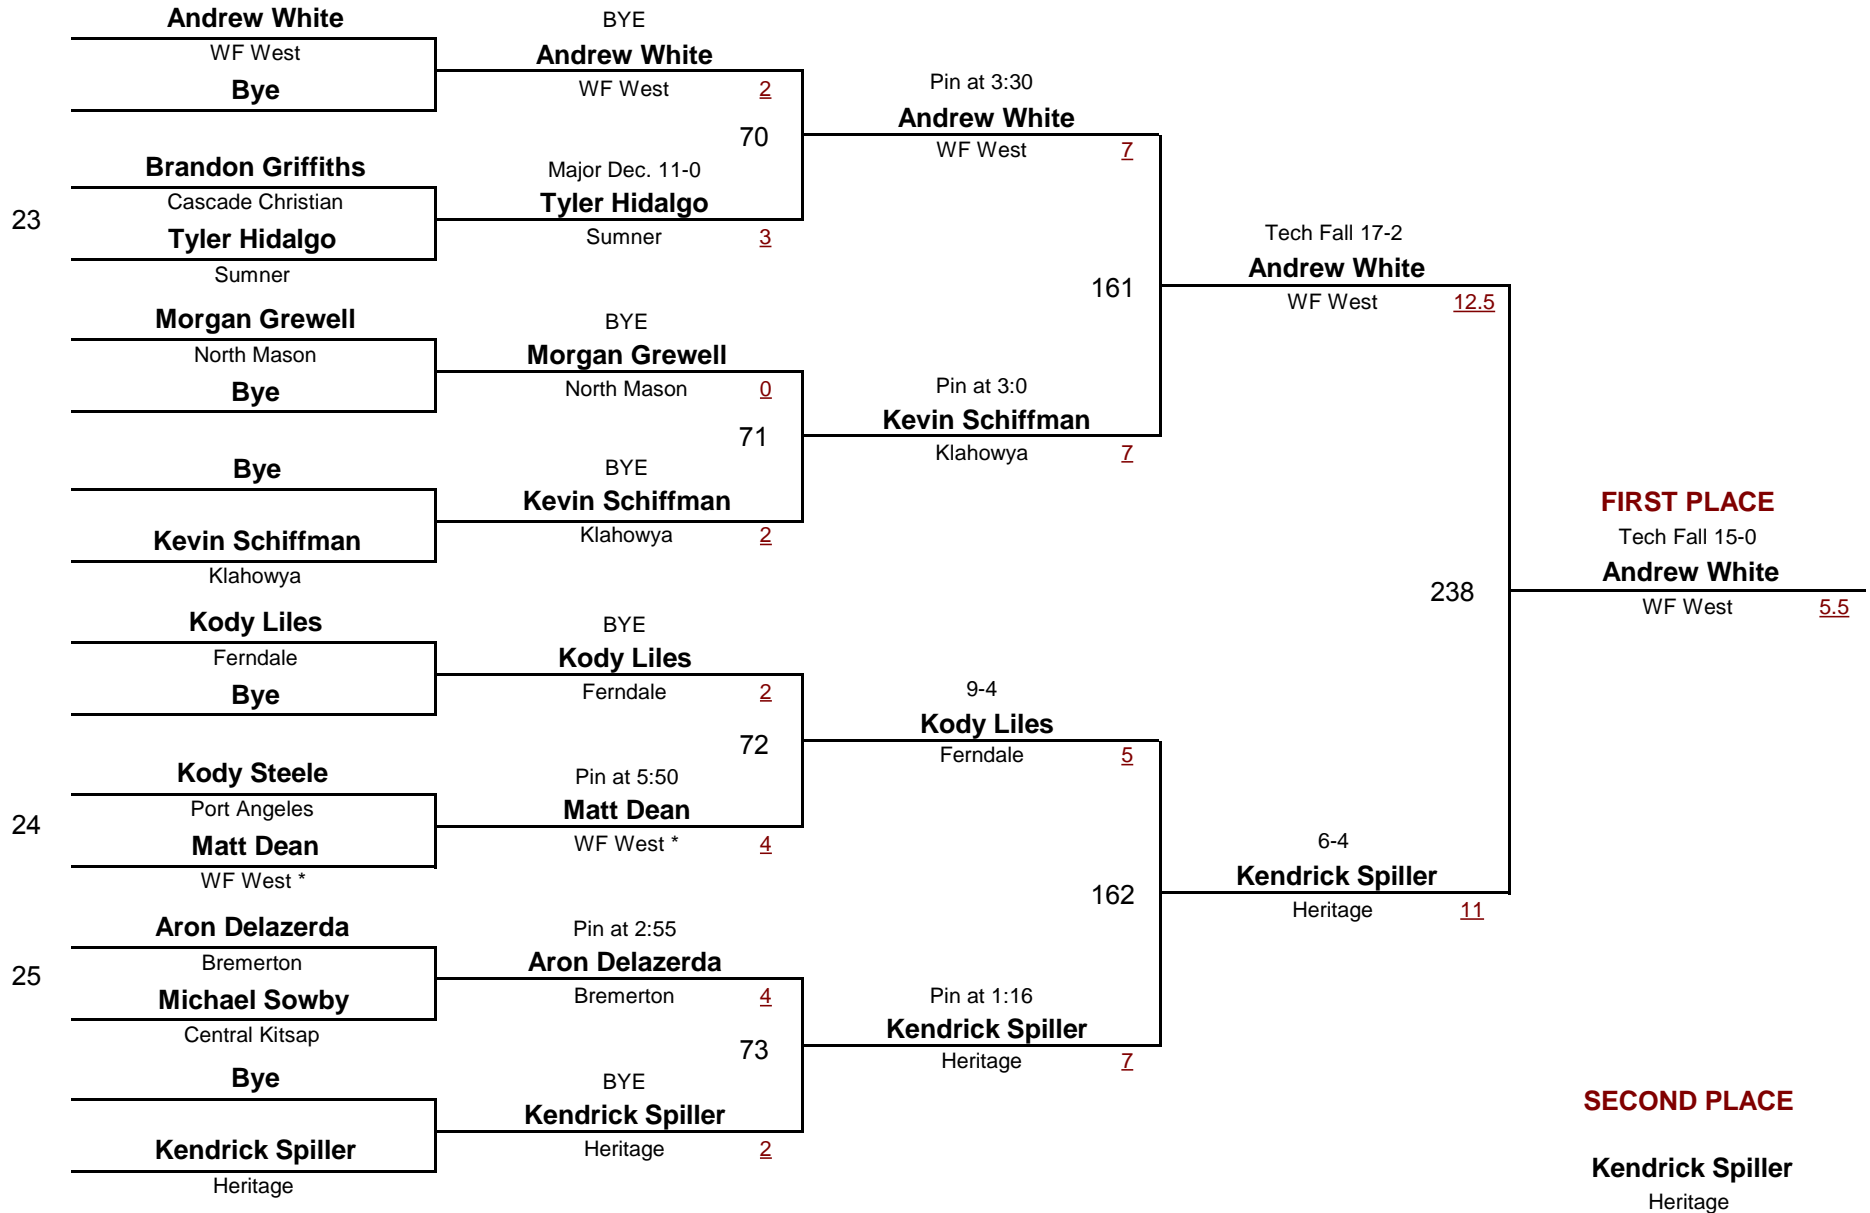

KLASSIC

DIVISION

145

WEIGHT

Klahowya Klassic

January 22, 2011

Championship Rounds