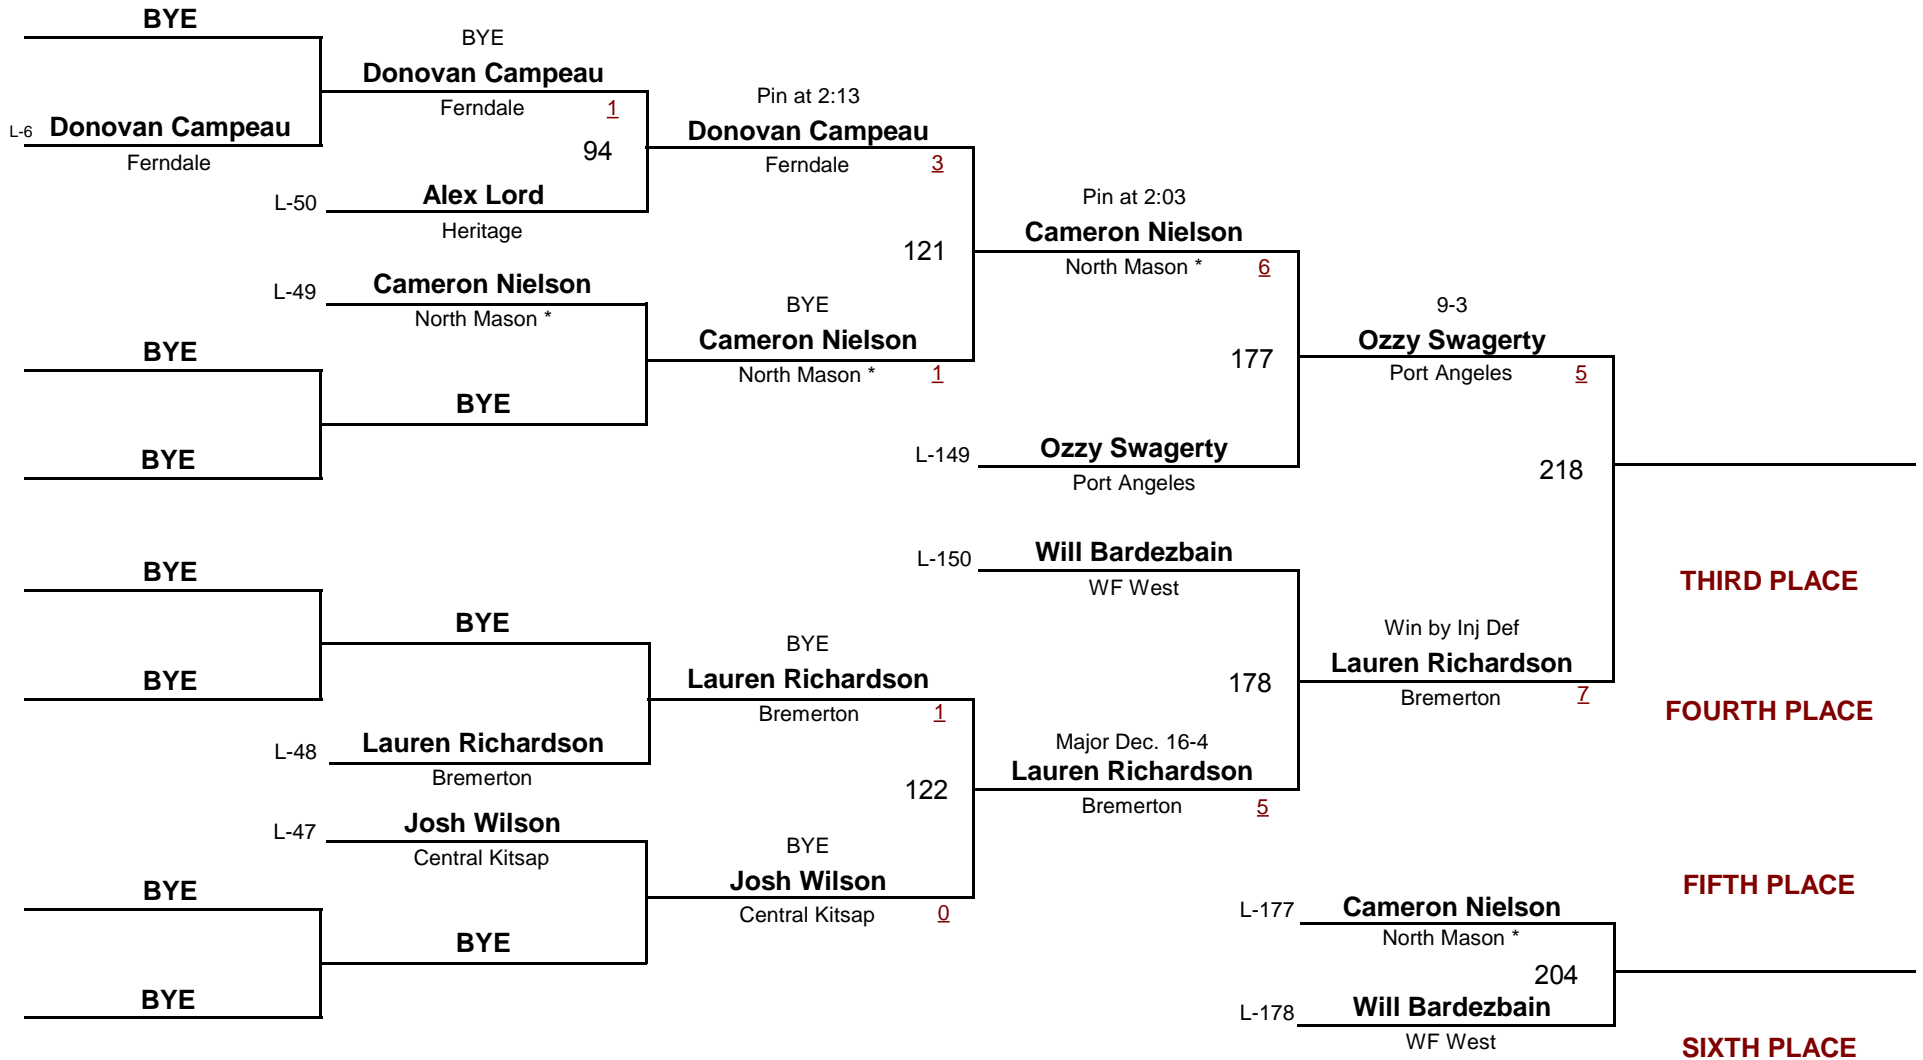

KLASSIC

DIVISION

112

WEIGHT

Klahowya Klassic

January 22, 2011

Consolation Rounds