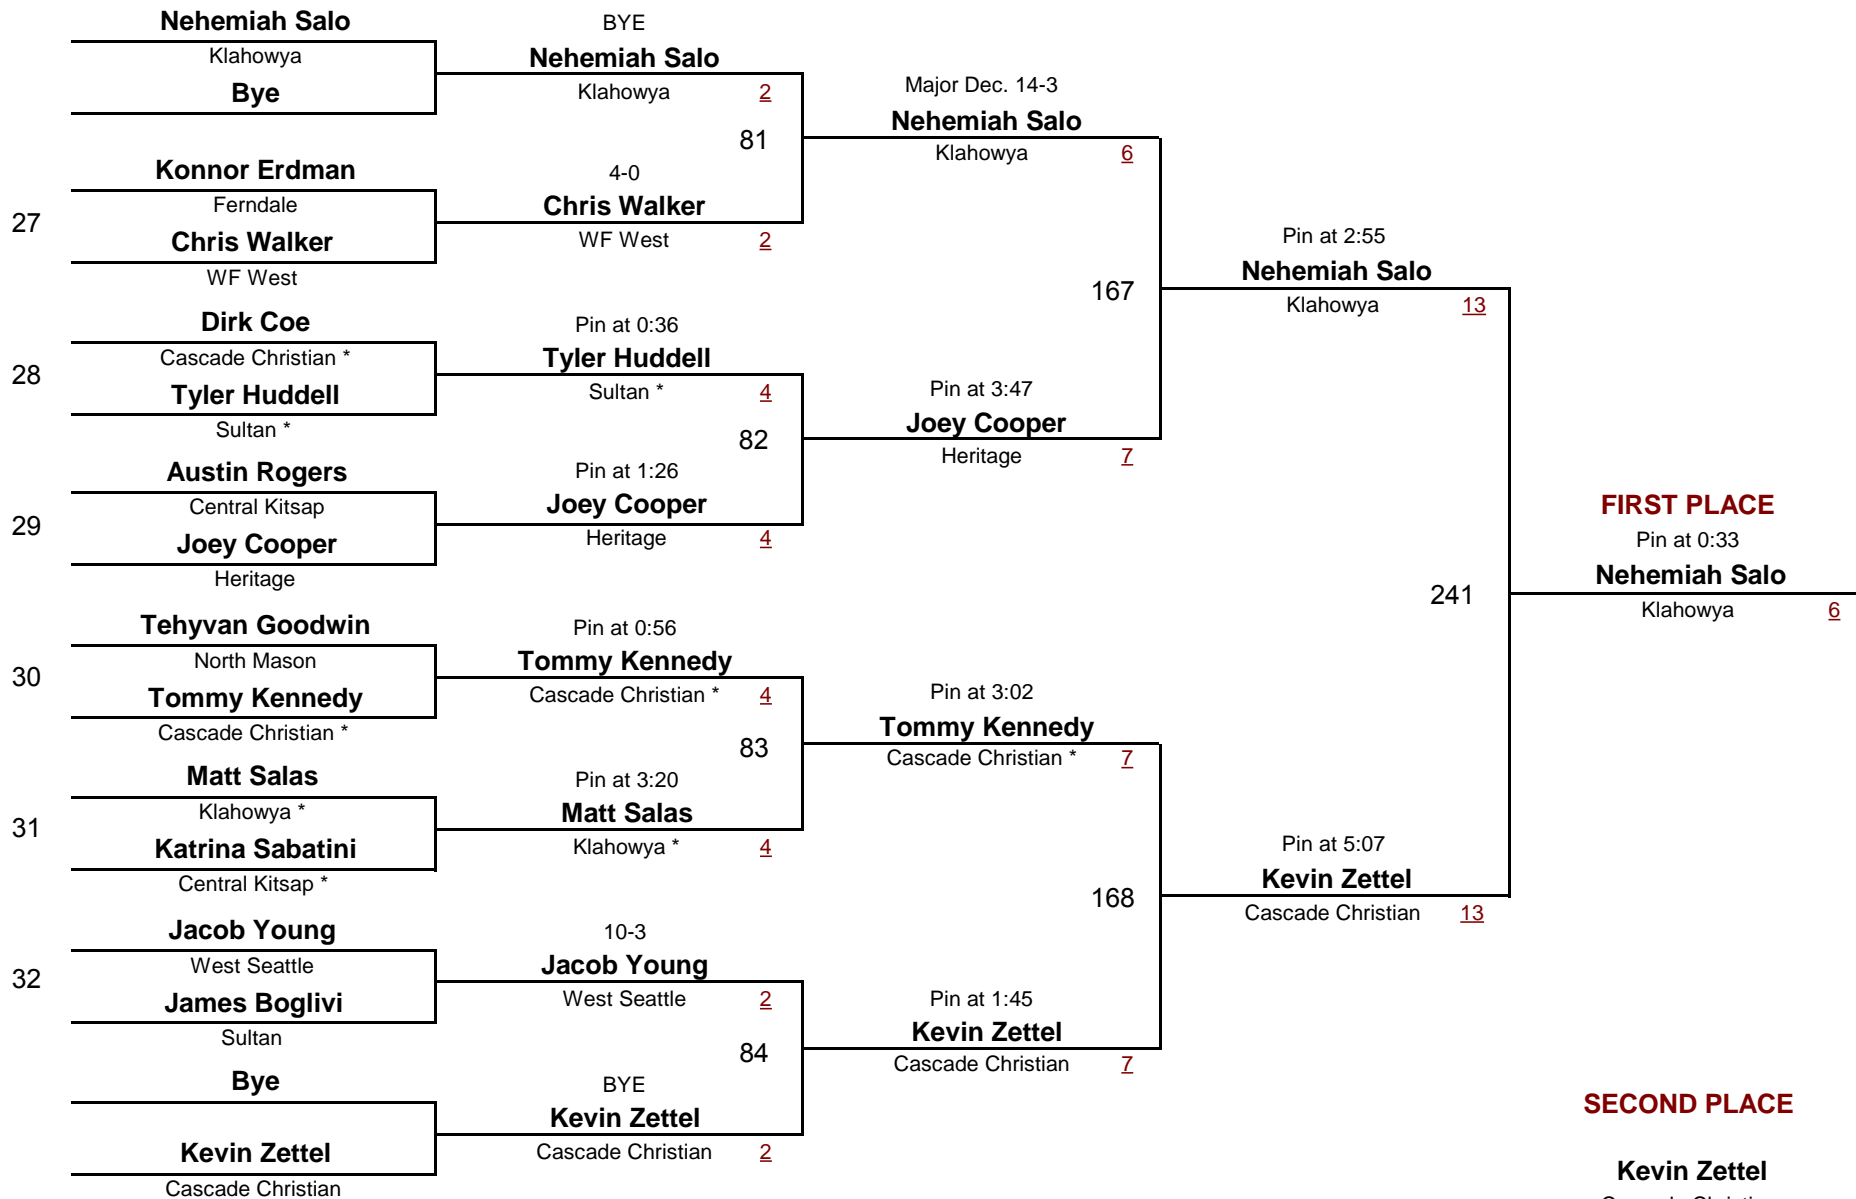

KLASSIC

DIVISION

171

WEIGHT

Klahowya Klassic

January 22, 2011

Championship Rounds