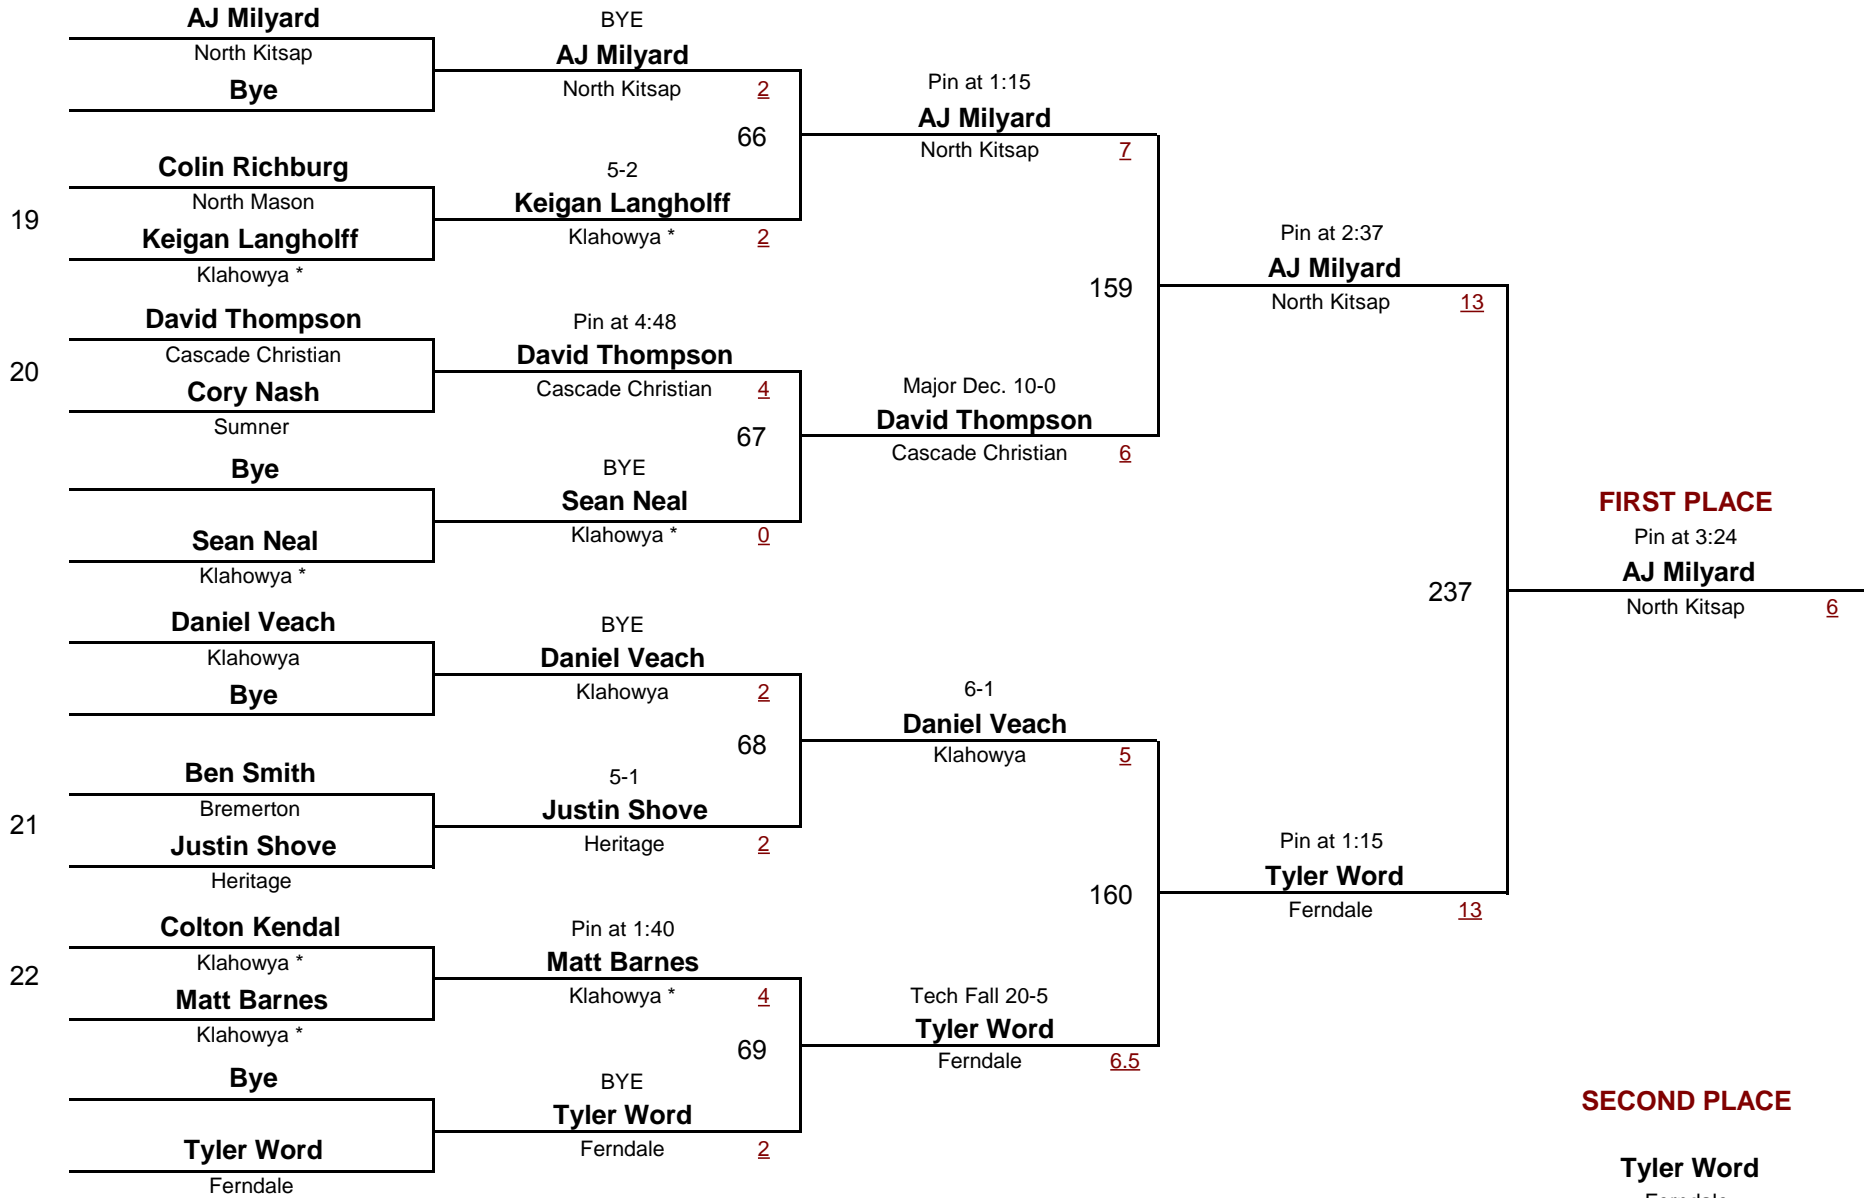

140

WEIGHT

Klahowya Klassic

January 22, 2011

Championship Rounds

FIRST PLACE

Pin at 3:24

AJ Milyard