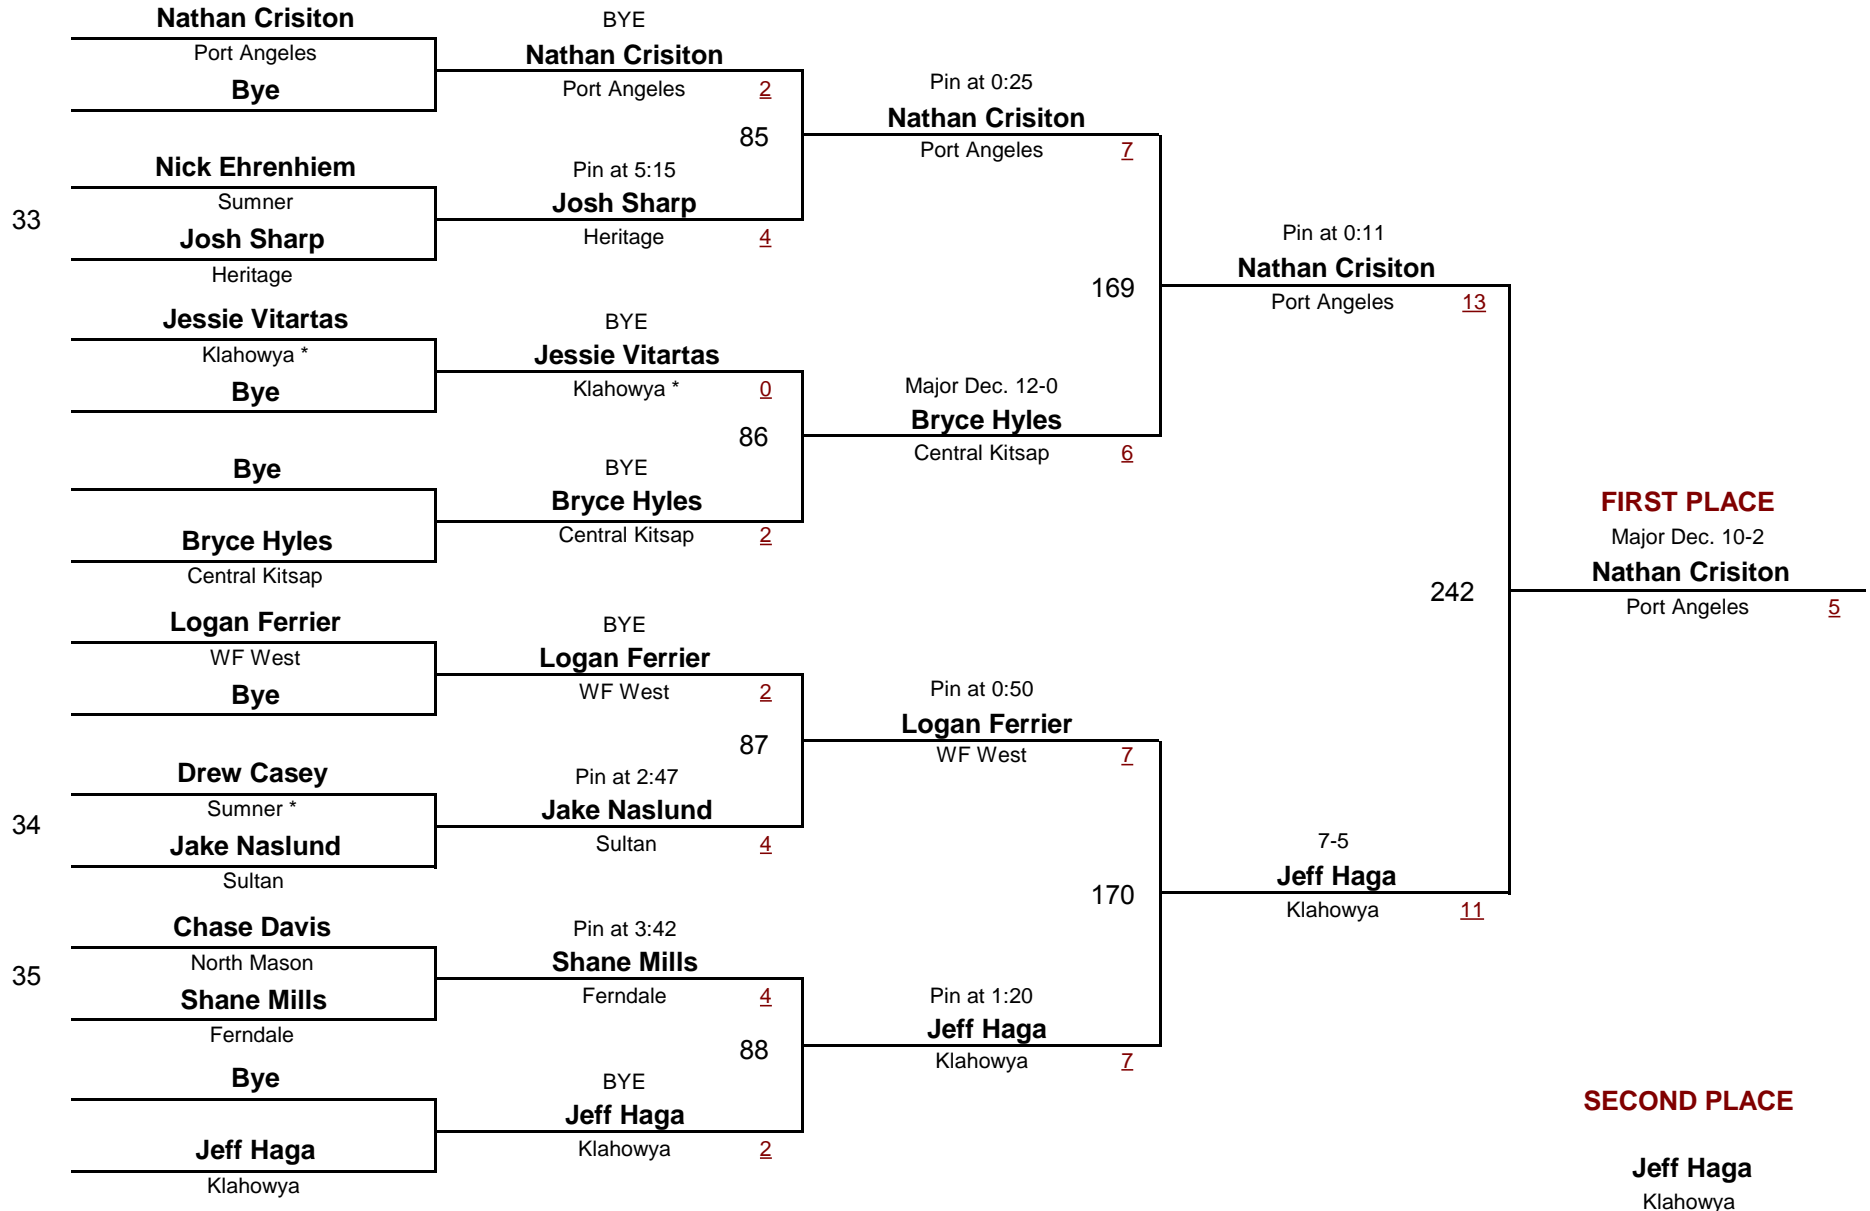

KLASSIC

DIVISION

189

WEIGHT

Klahowya Klassic

January 22, 2011

Championship Rounds