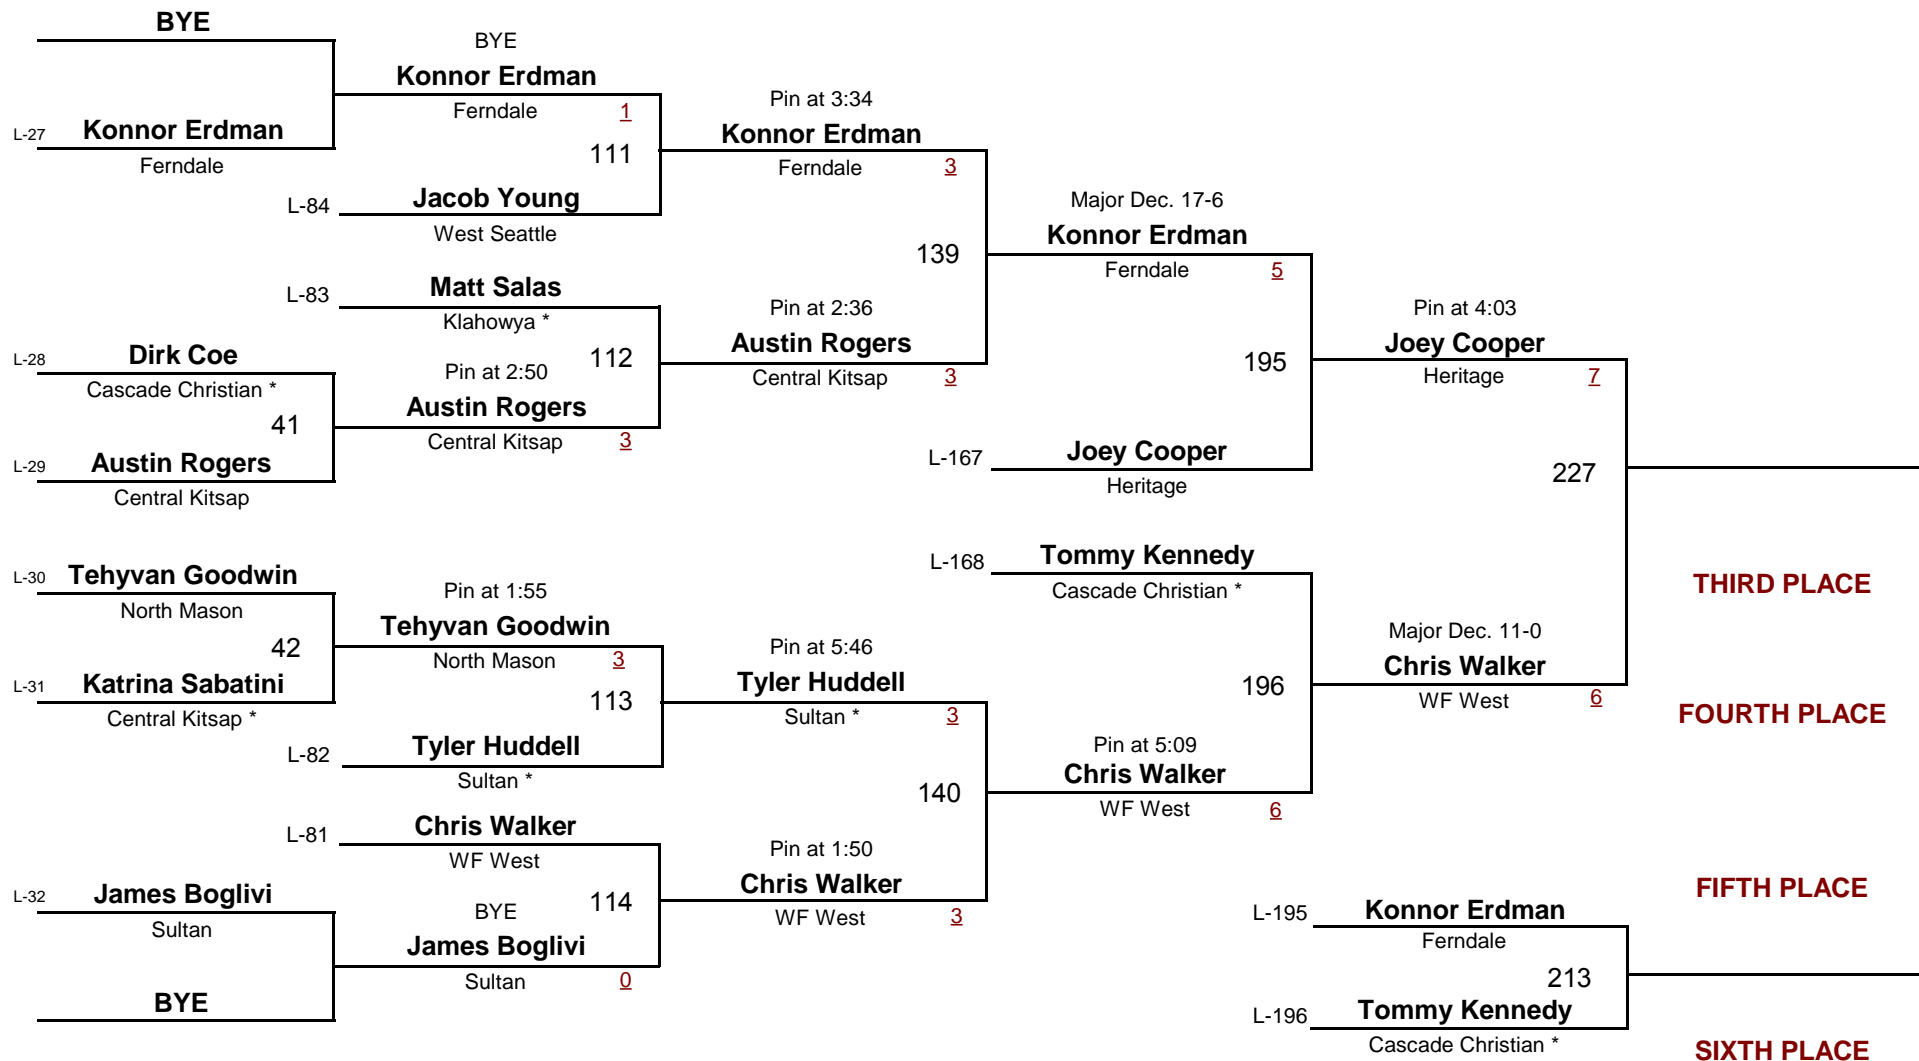

KLASSIC

DIVISION

171

WEIGHT

Klahowya Klassic

January 22, 2011

Consolation Rounds