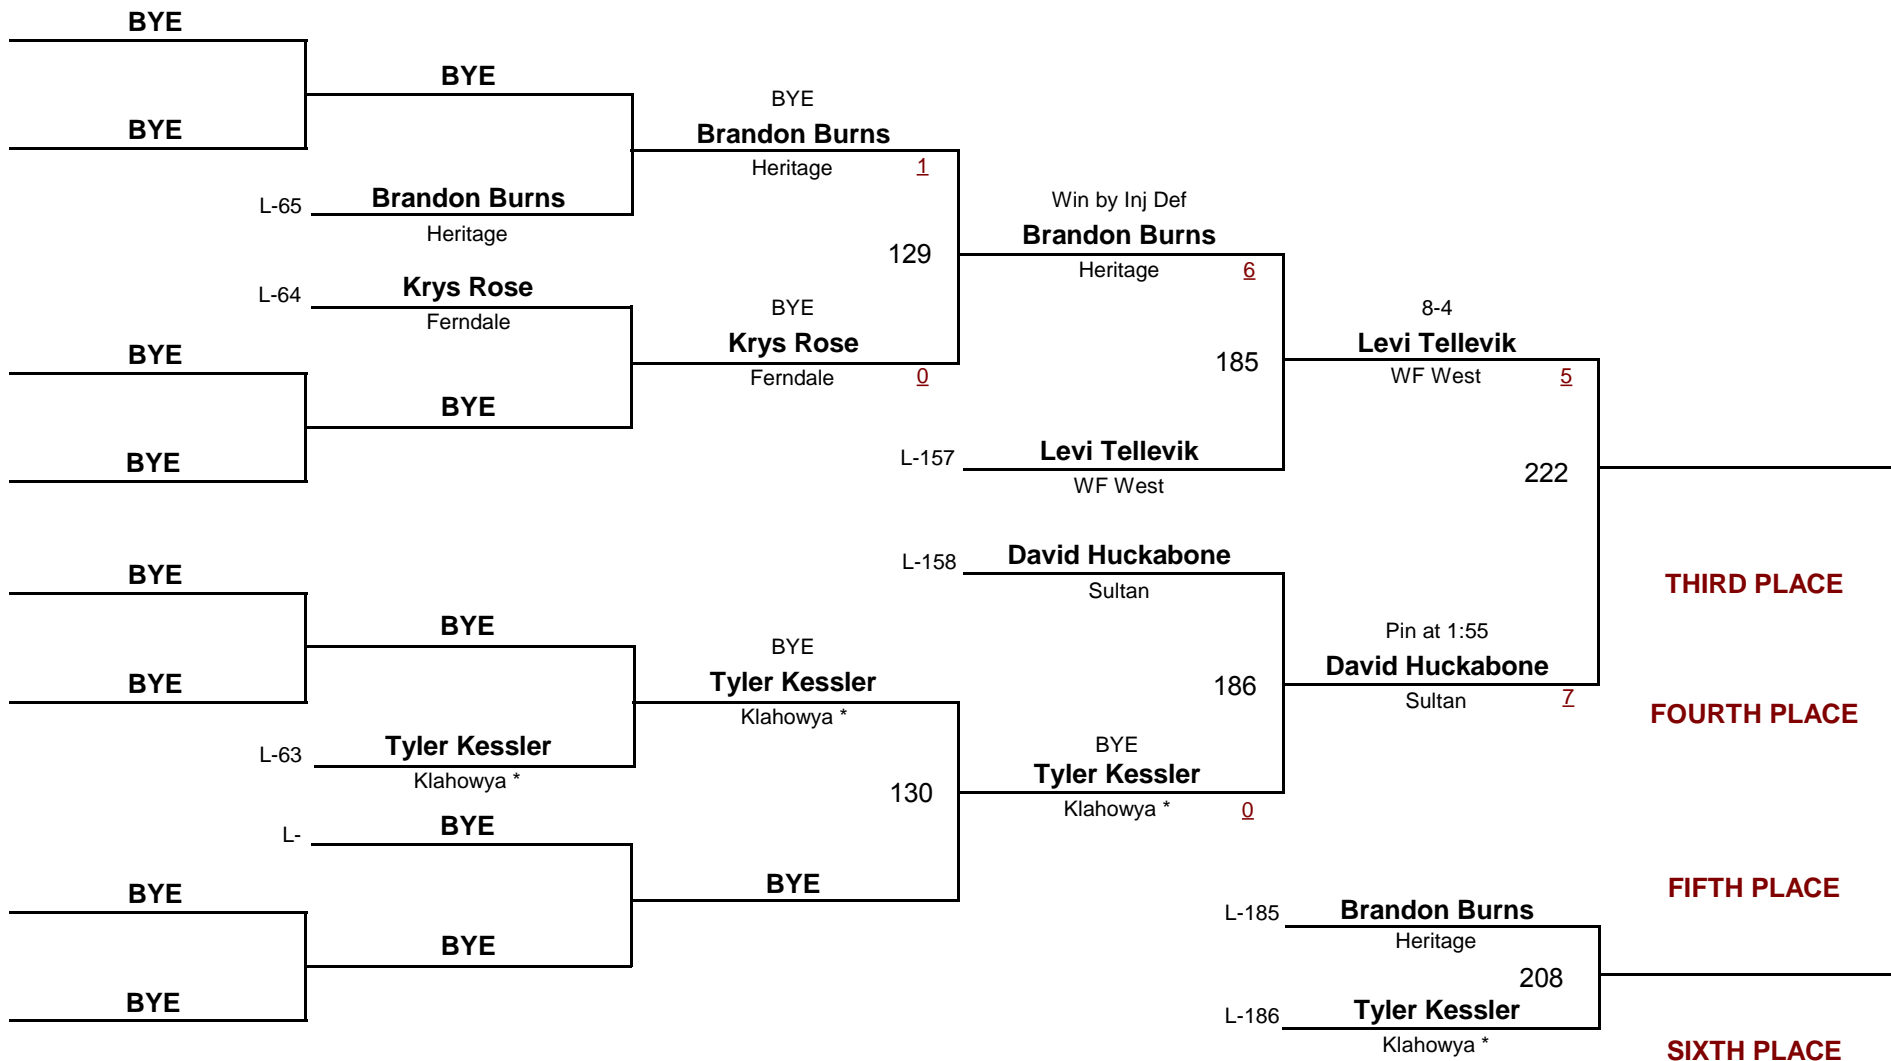

DIVISION

135

WEIGHT

Klahowya Klassic

January 22, 2011

Consolation Rounds

KLASSIC

DIVISION