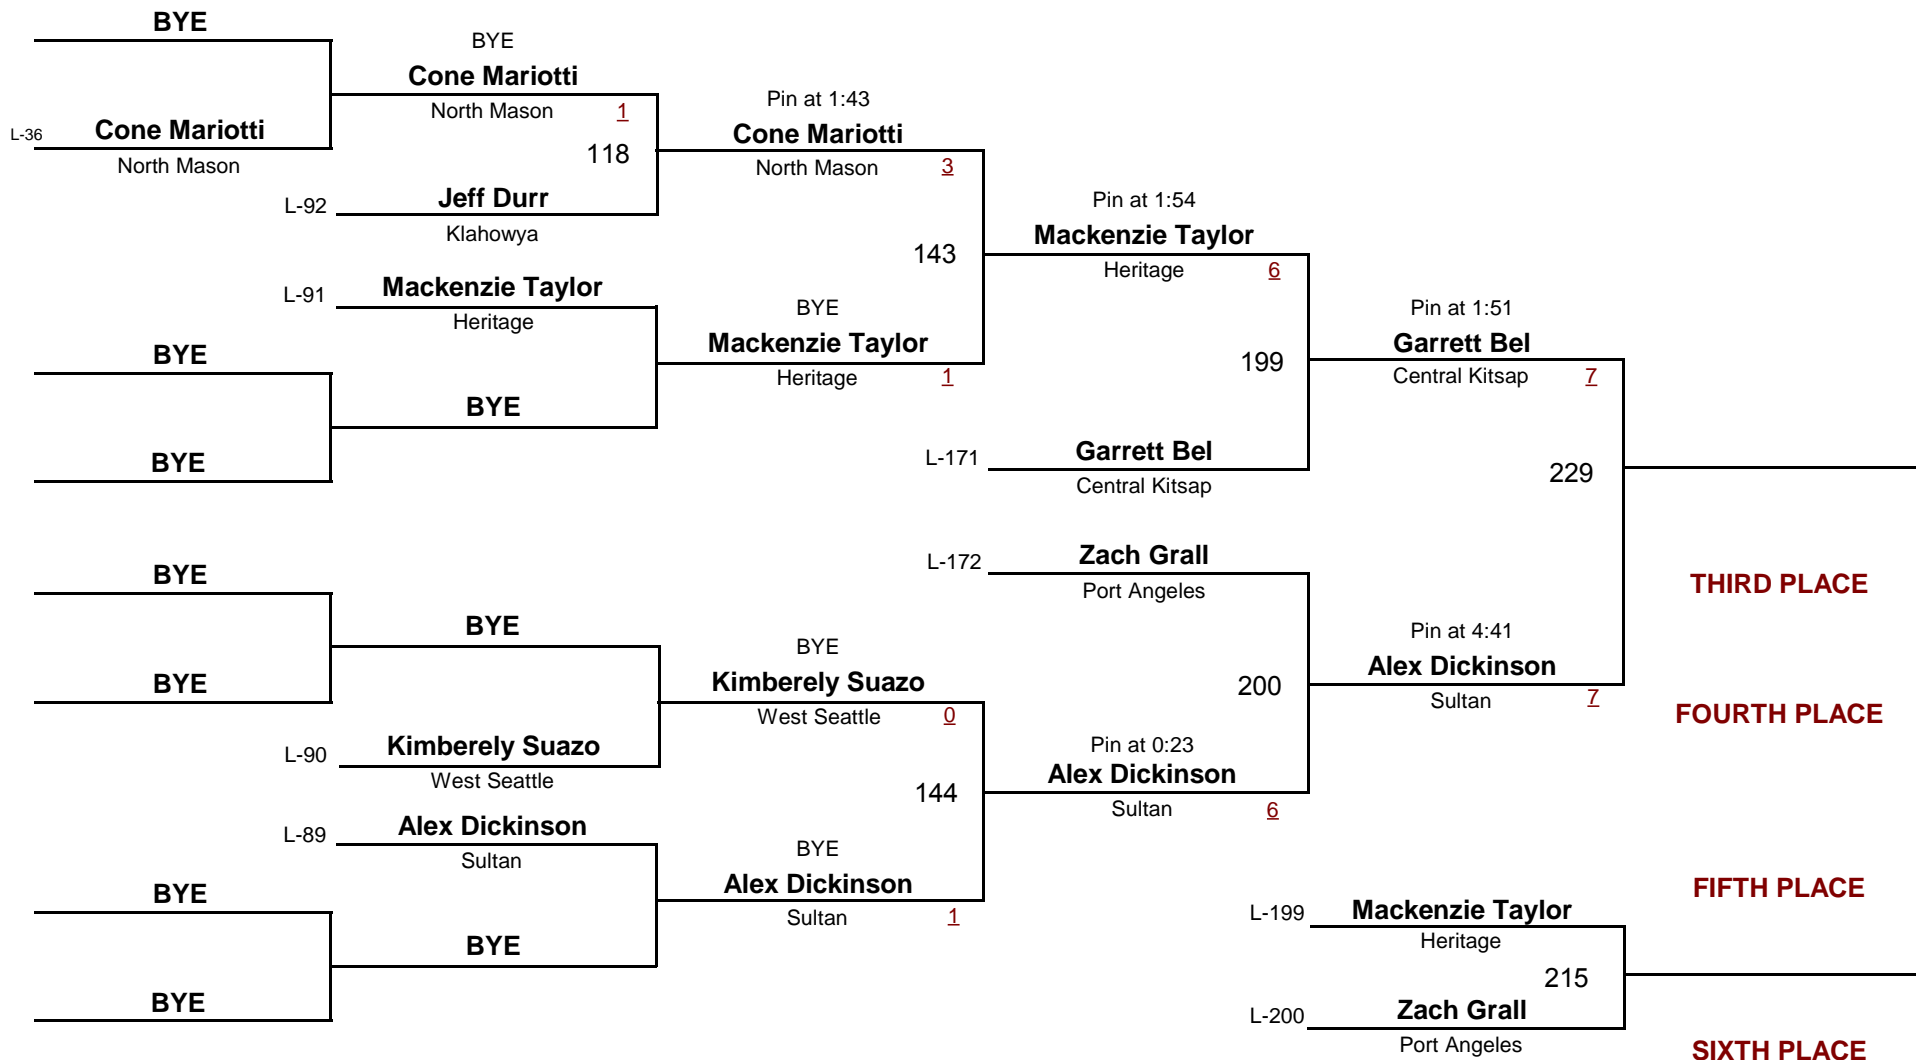

Championship Rounds

KLASSIC

DIVISION

215

WEIGHT

Klahowya Klassic

January 22, 2011

Consolation Rounds