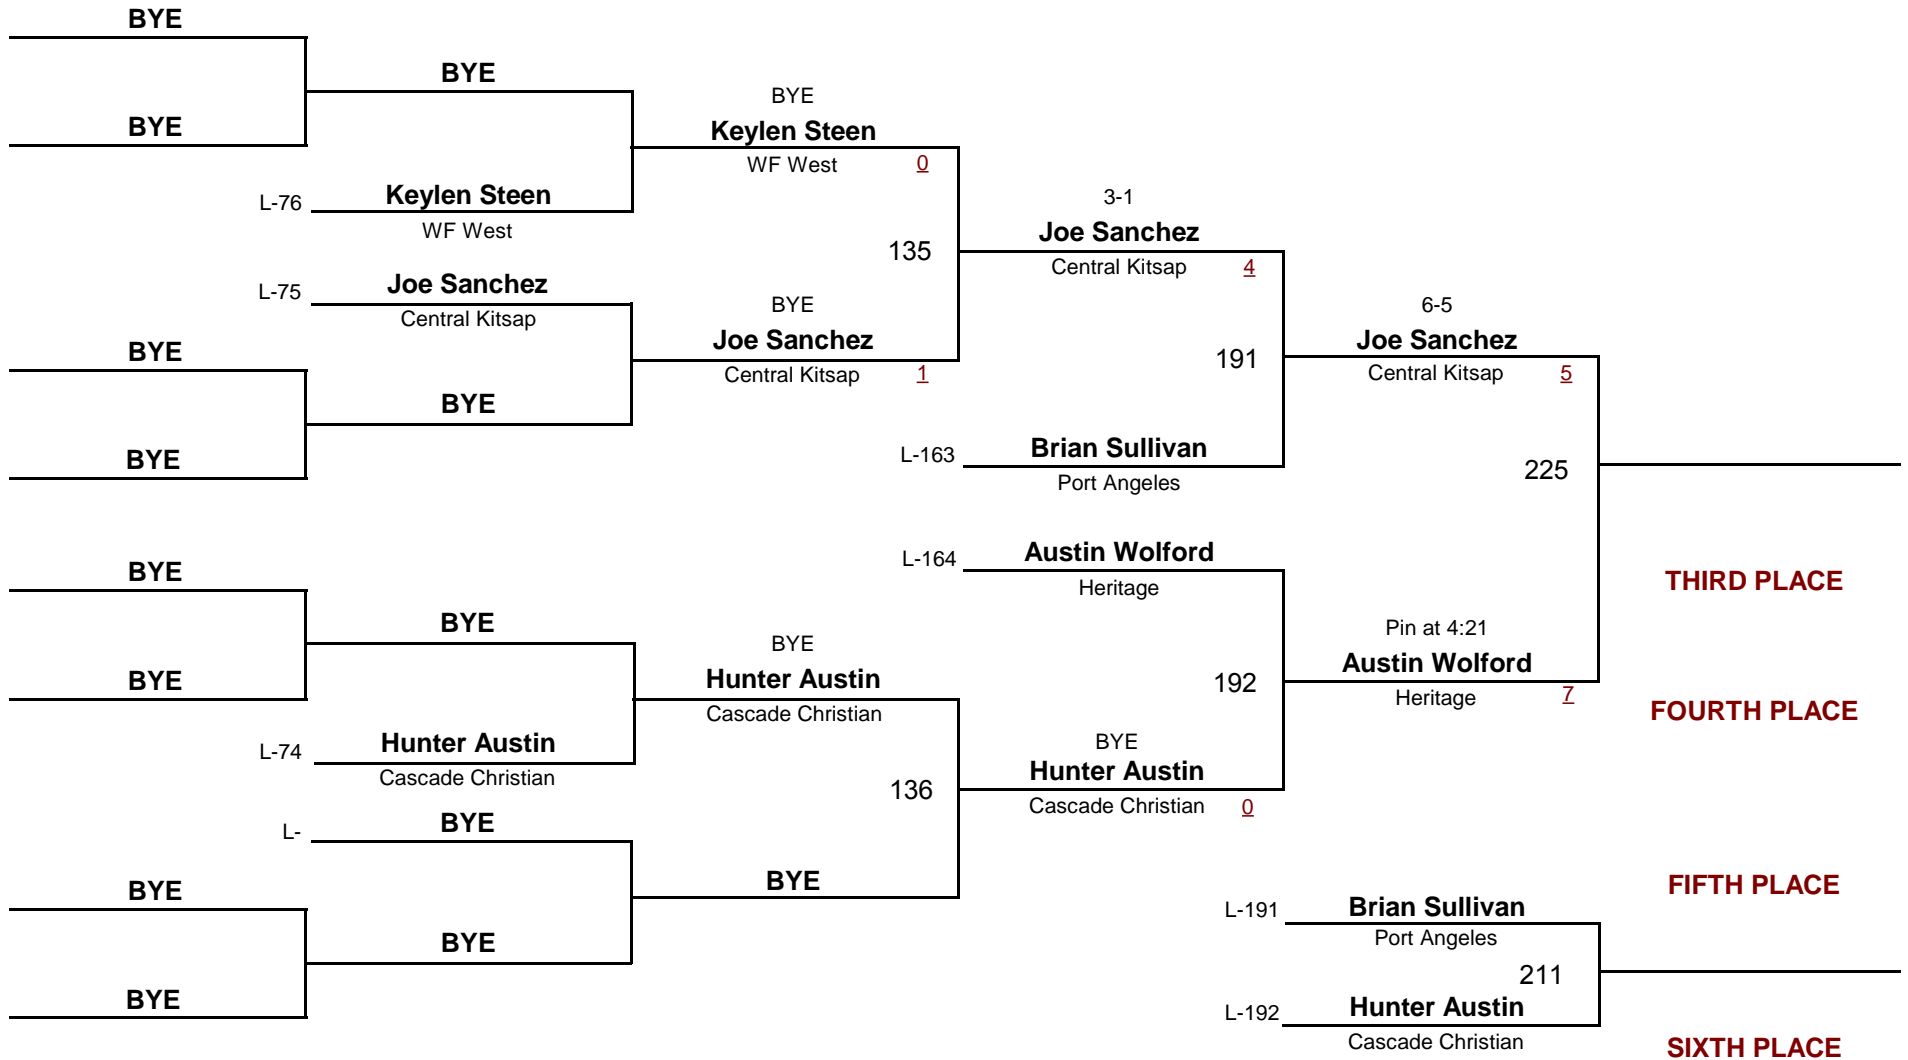

KLASSIC

DIVISION

152

WEIGHT

Klahowya Klassic

January 22, 2011

Consolation Rounds

KLASSIC