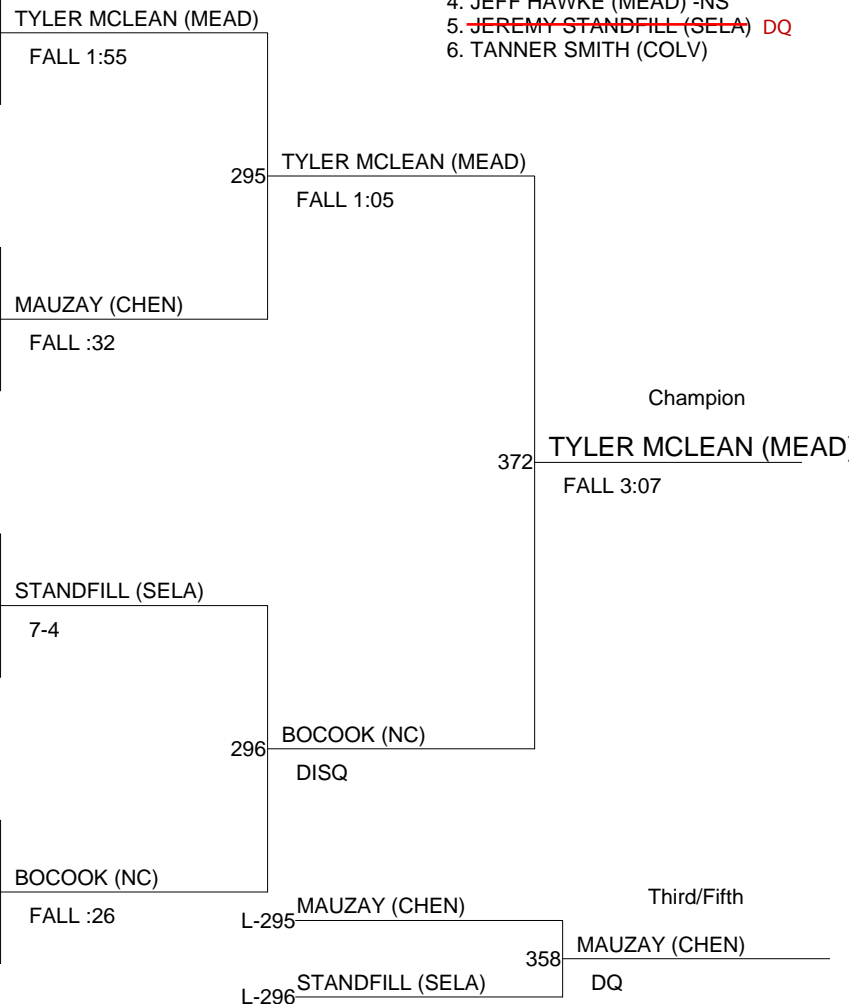

DEER PARK INVITATIONAL 2010

Weight Class : 145

TYLER MCLEAN {MEAD}

1. TYLER MCLEAN (MEAD)
2. MITCHELL BOCOOK (NC)
3. DAKOTA MAUZAY (CHEN)
4. JEFF HAWKE (MEAD) -NS
5. ~~JEREMY STANDFILL (SELA) DQ~~
6. TANNER SMITH (COLV)