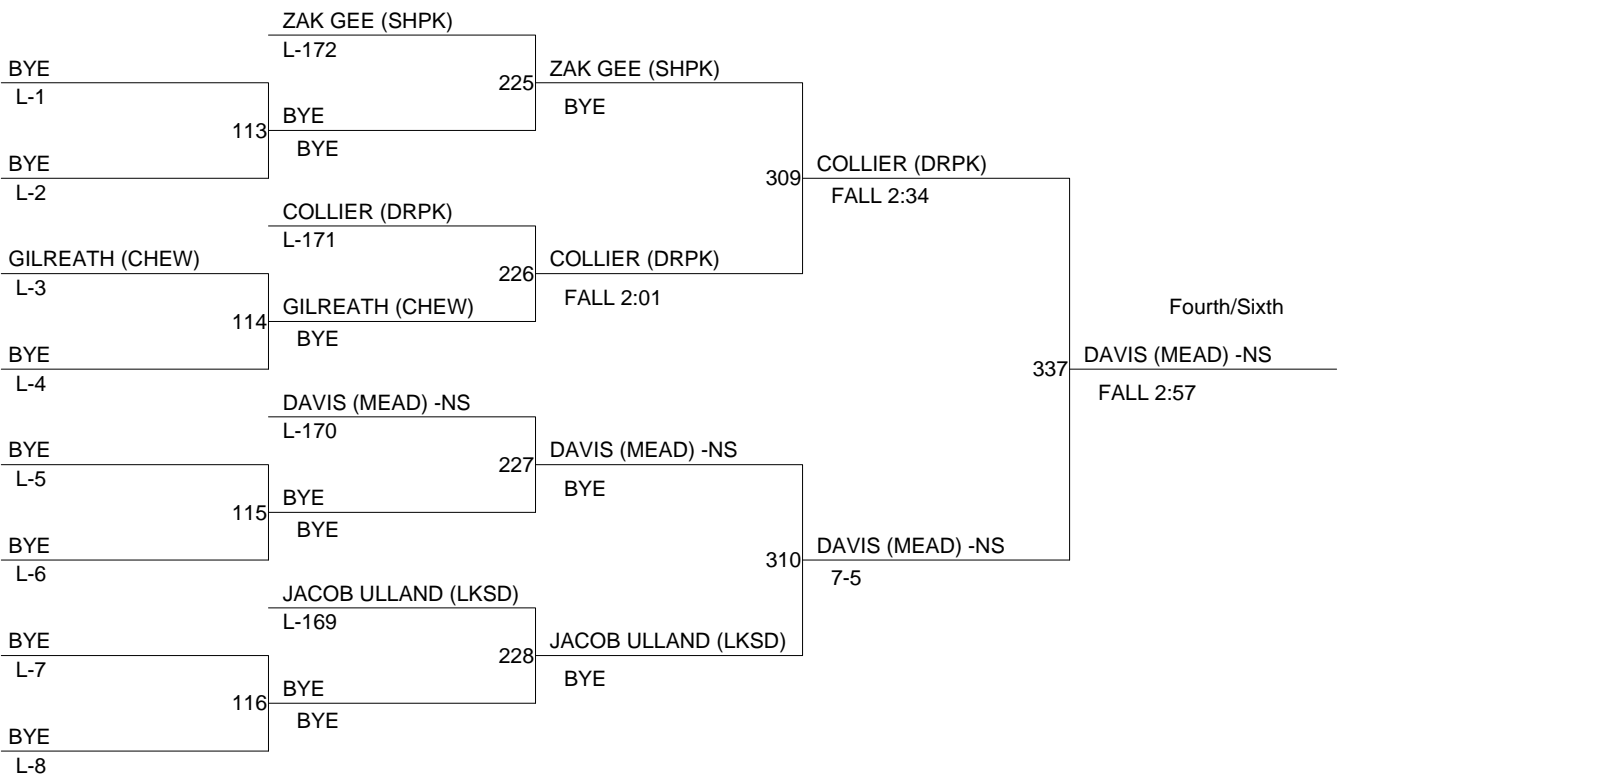

# DEER PARK INVITATIONAL 2010

Weight Class : **103**

1. ZEB KLEMKE (MDLK)
2. RILEY RICHARDSON (LC)
3. MAX PETERSON (MEAD)
4. SAM DAVIS (MEAD) -NS
5. ROMAN COX (PULL)
6. PHOENIX COLLIER (DRPK)