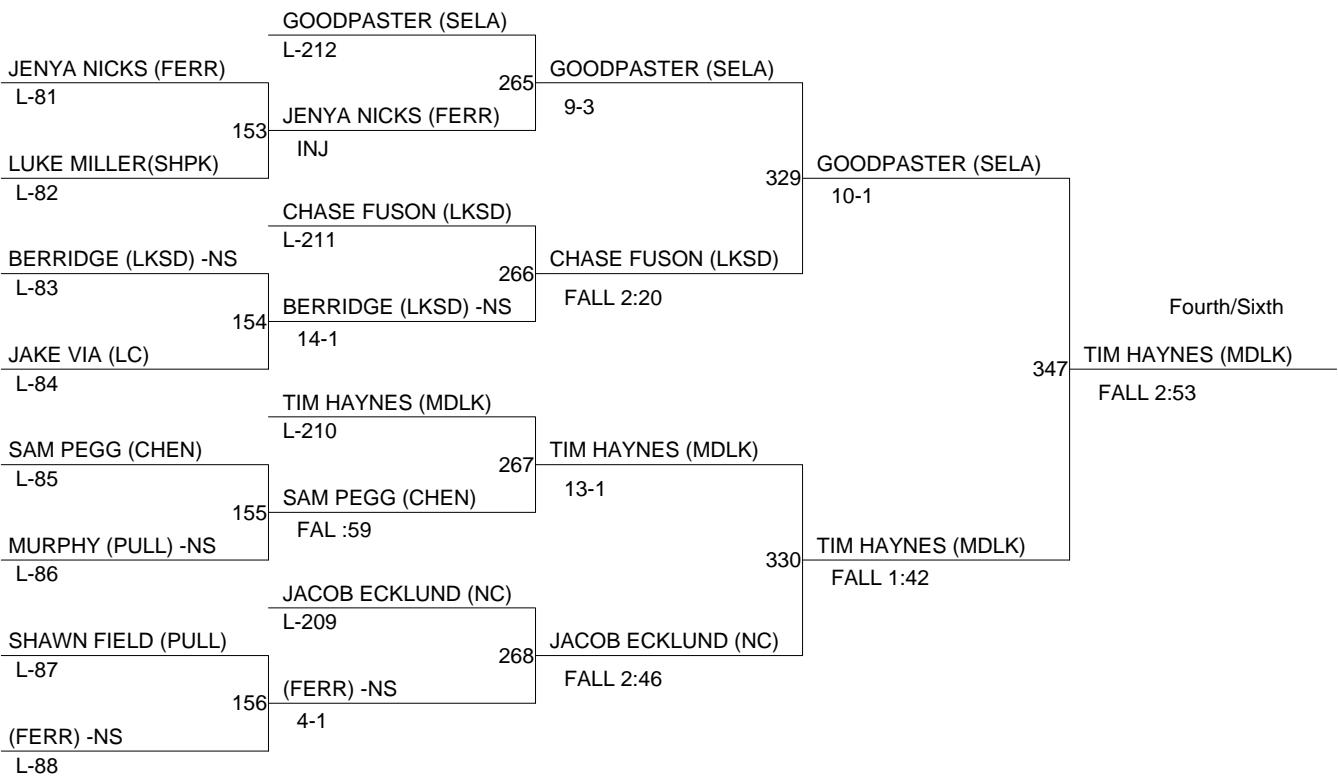

DEER PARK INVITATIONAL 2010

Weight Class : 171