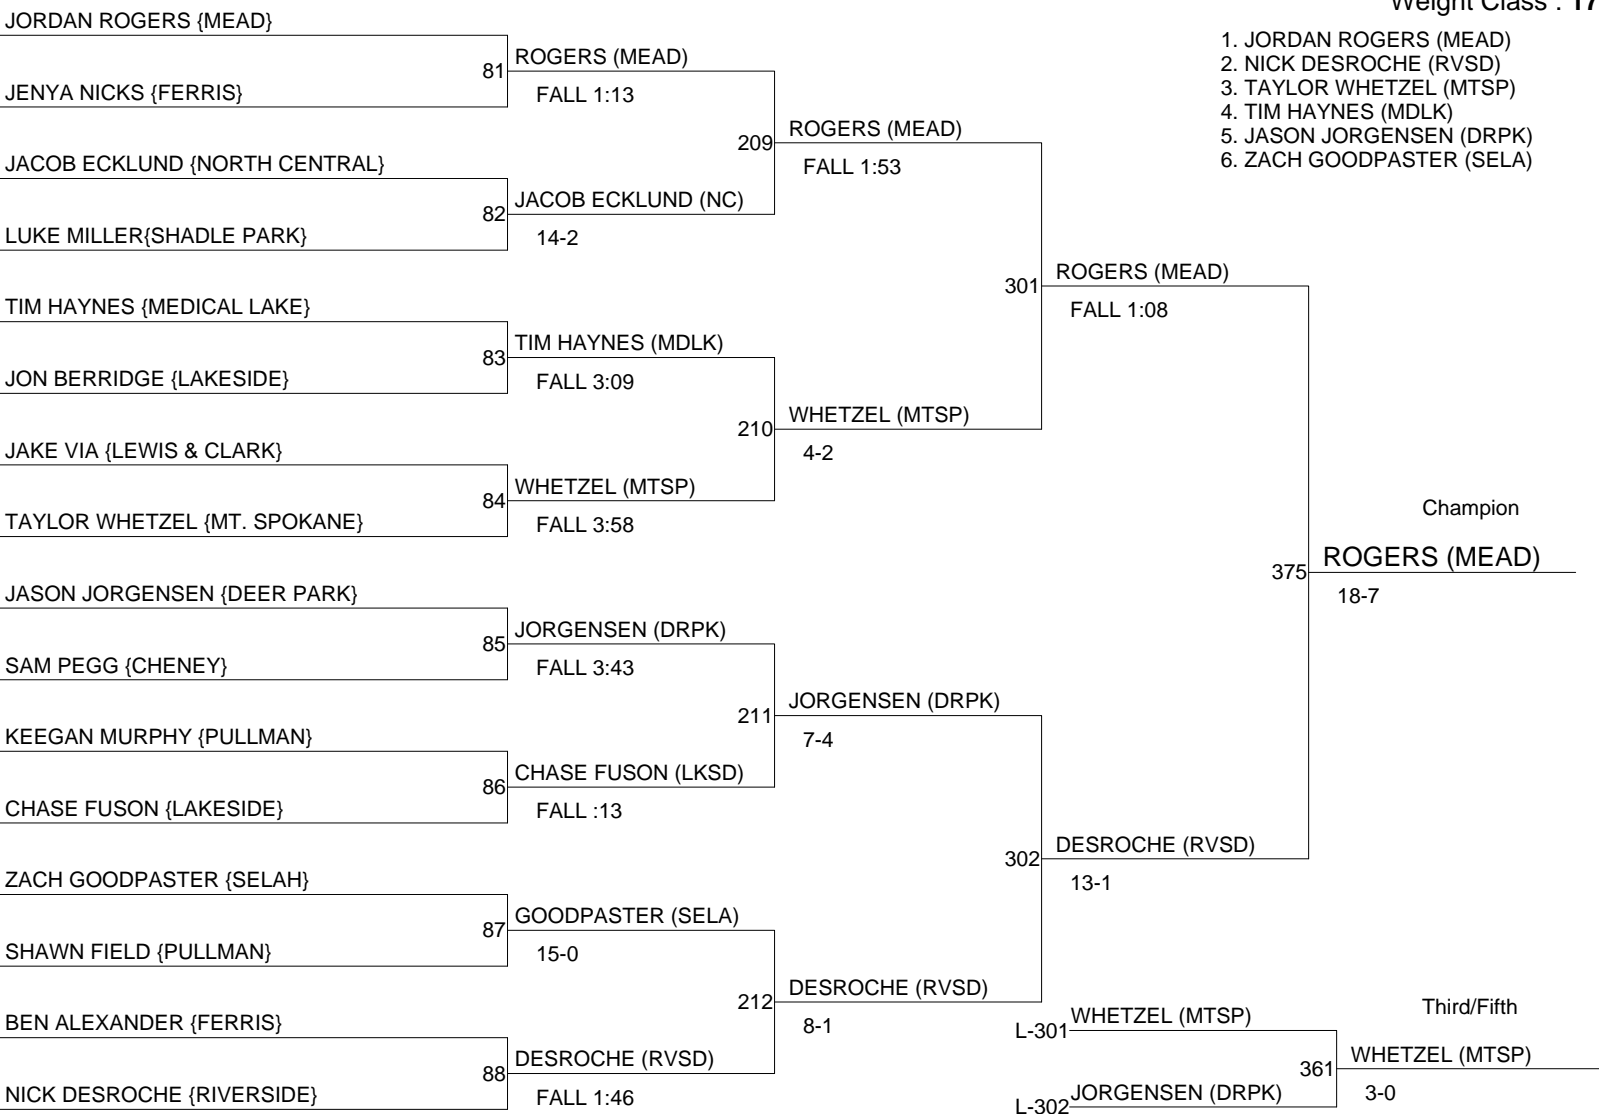

DEER PARK INVITATIONAL 2010

Weight Class : 171