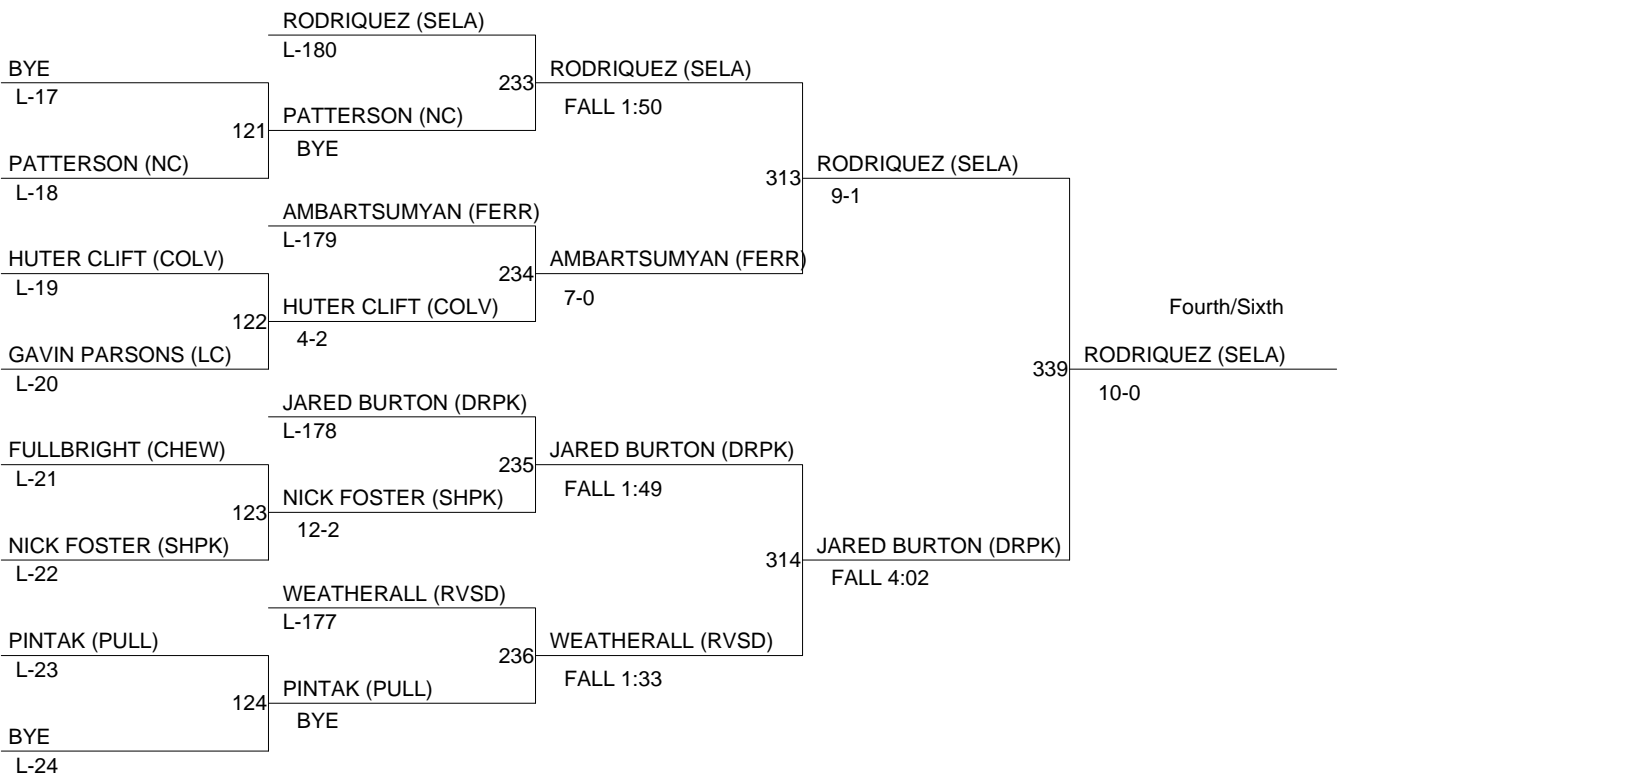

DEER PARK INVITATIONAL 2010

Weight Class : **119**

1. CAMERON HUNT (MEAD)
2. JAREN NOVAKOVICH (EV)
3. TIM TAIGEN (MTSP)
4. EDWIN RODRIQUEZ (SELA)
5. JADEN MEYER (MTSP) -NS
6. JARED BURTON (DRPK)