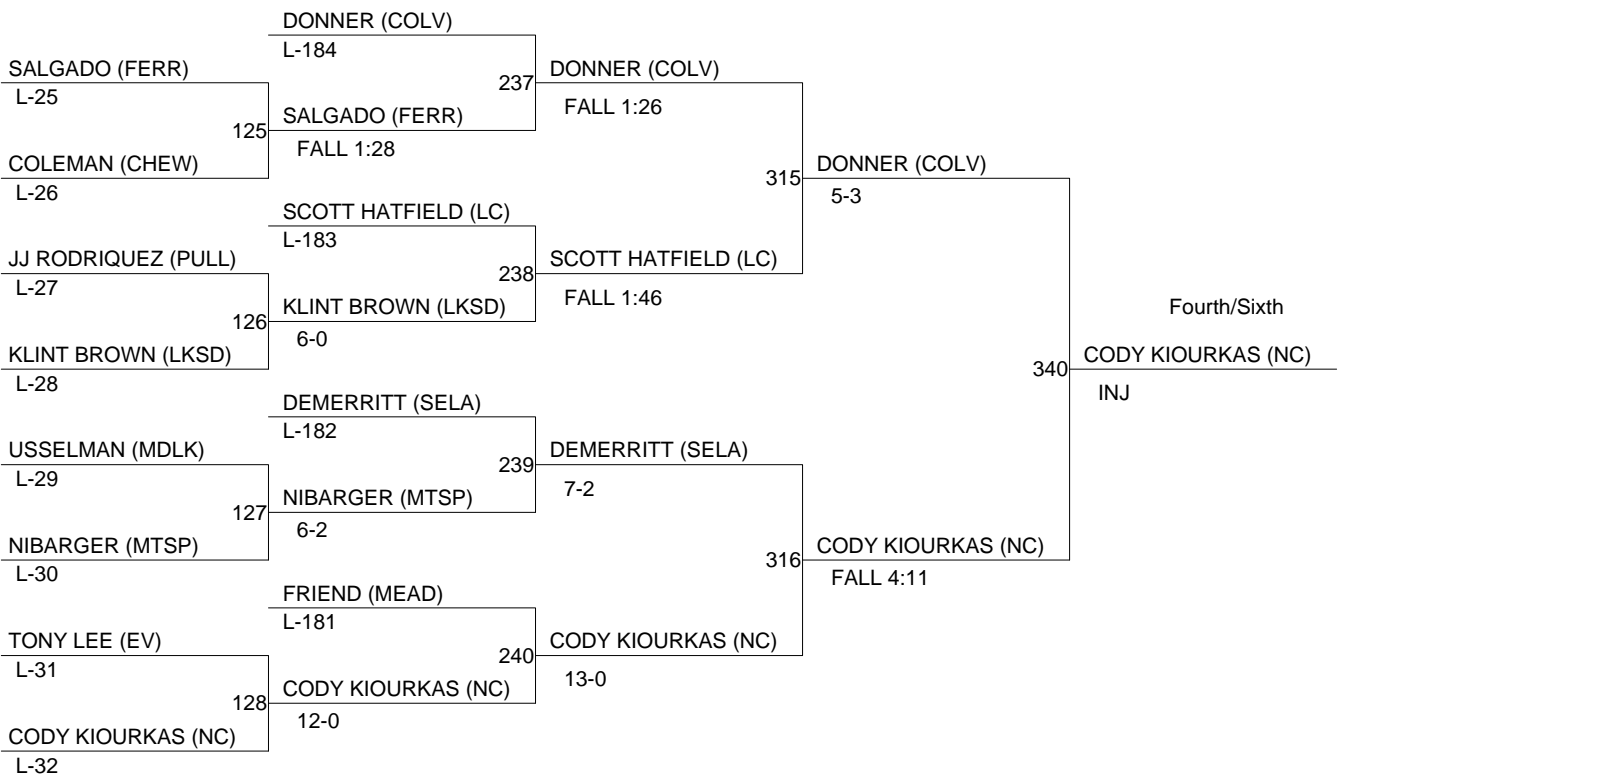

DEER PARK INVITATIONAL 2010

Weight Class : 125