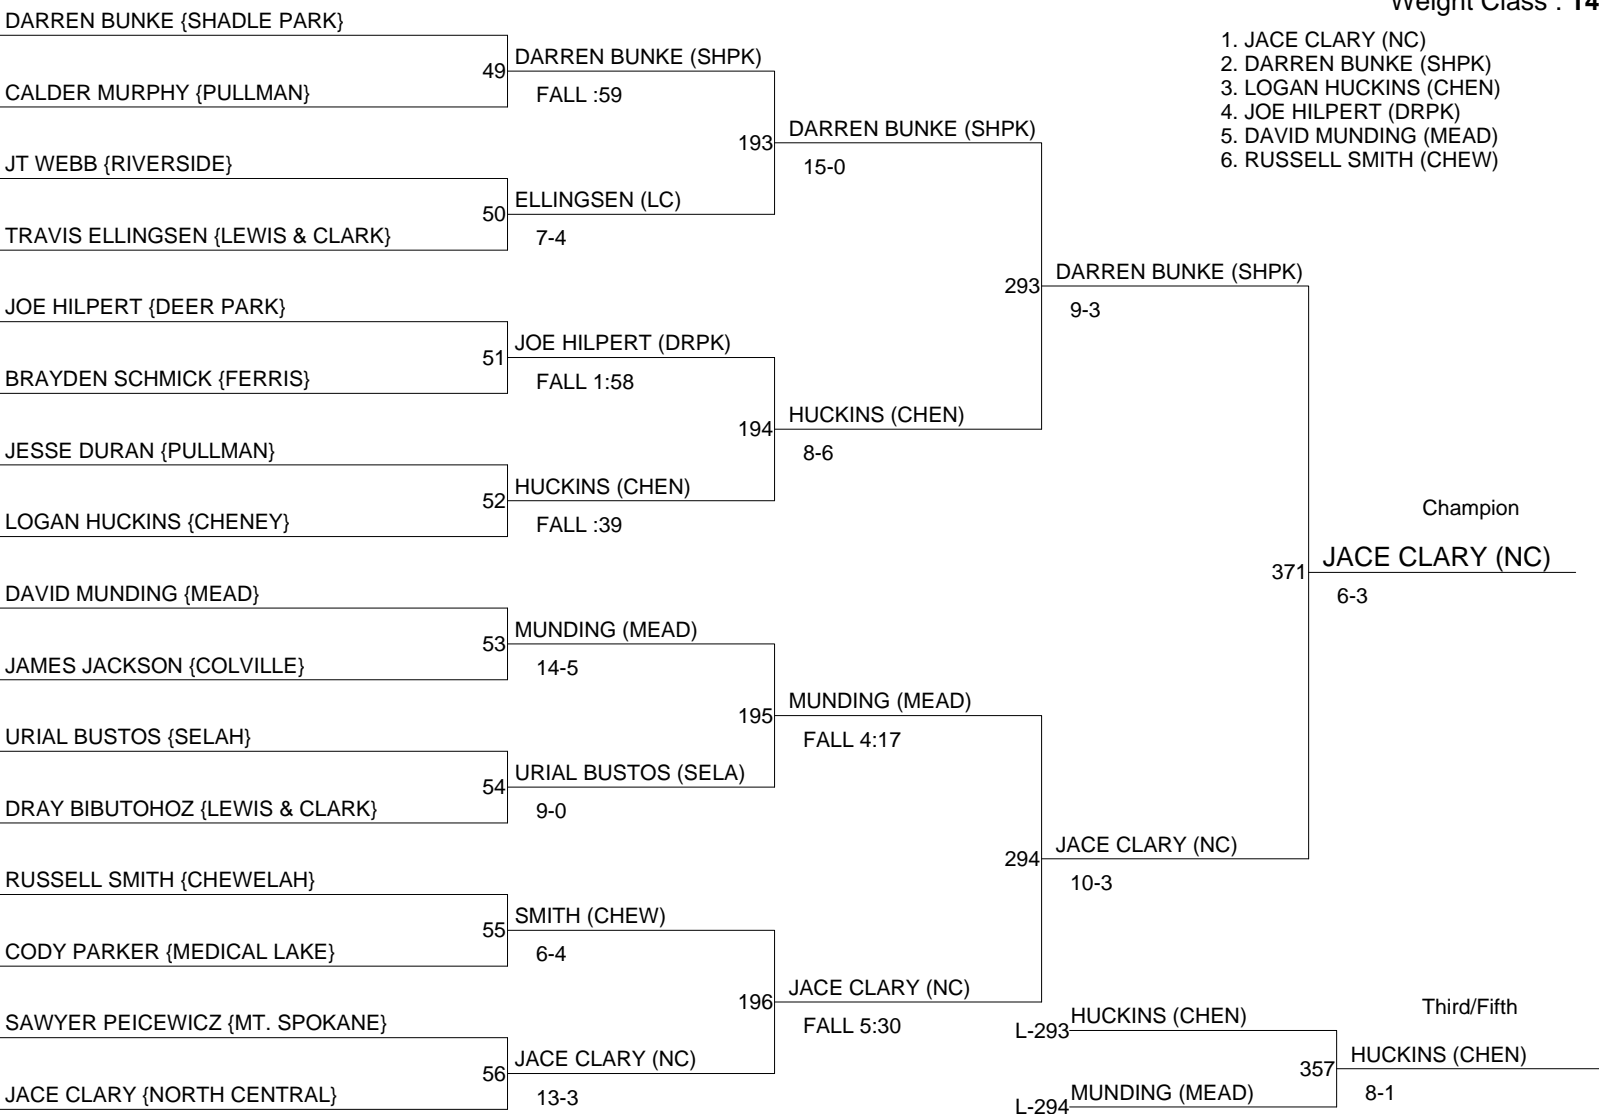

DEER PARK INVITATIONAL 2010

Weight Class : 140

1. JACE CLARY (NC)
2. DARREN BUNKE (SHPK)
3. LOGAN HUCKINS (CHEN)
4. JOE HILPERT (DRPK)
5. DAVID MUNDING (MEAD)
6. RUSSELL SMITH (CHEW)