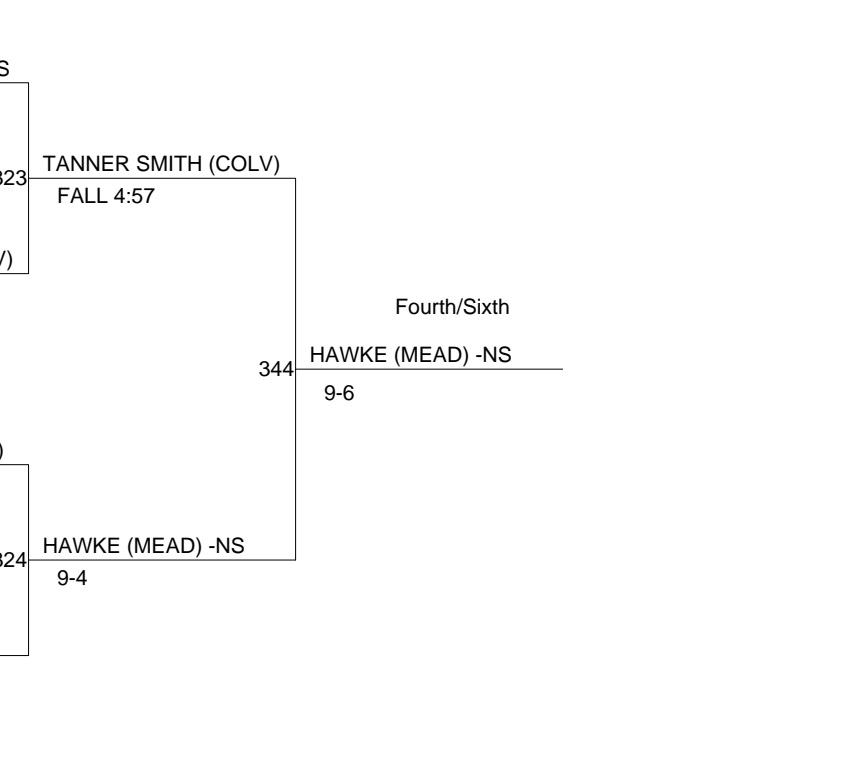

DEER PARK INVITATIONAL 2010

Weight Class : 145

TYLER MCLEAN {MEAD}

1. TYLER MCLEAN (MEAD)
2. MITCHELL BOCOOK (NC)
3. DAKOTA MAUZAY (CHEN)
4. JEFF HAWKE (MEAD) -NS
5. ~~JEREMY STANDFILL (SELA) DQ~~
6. TANNER SMITH (COLV)