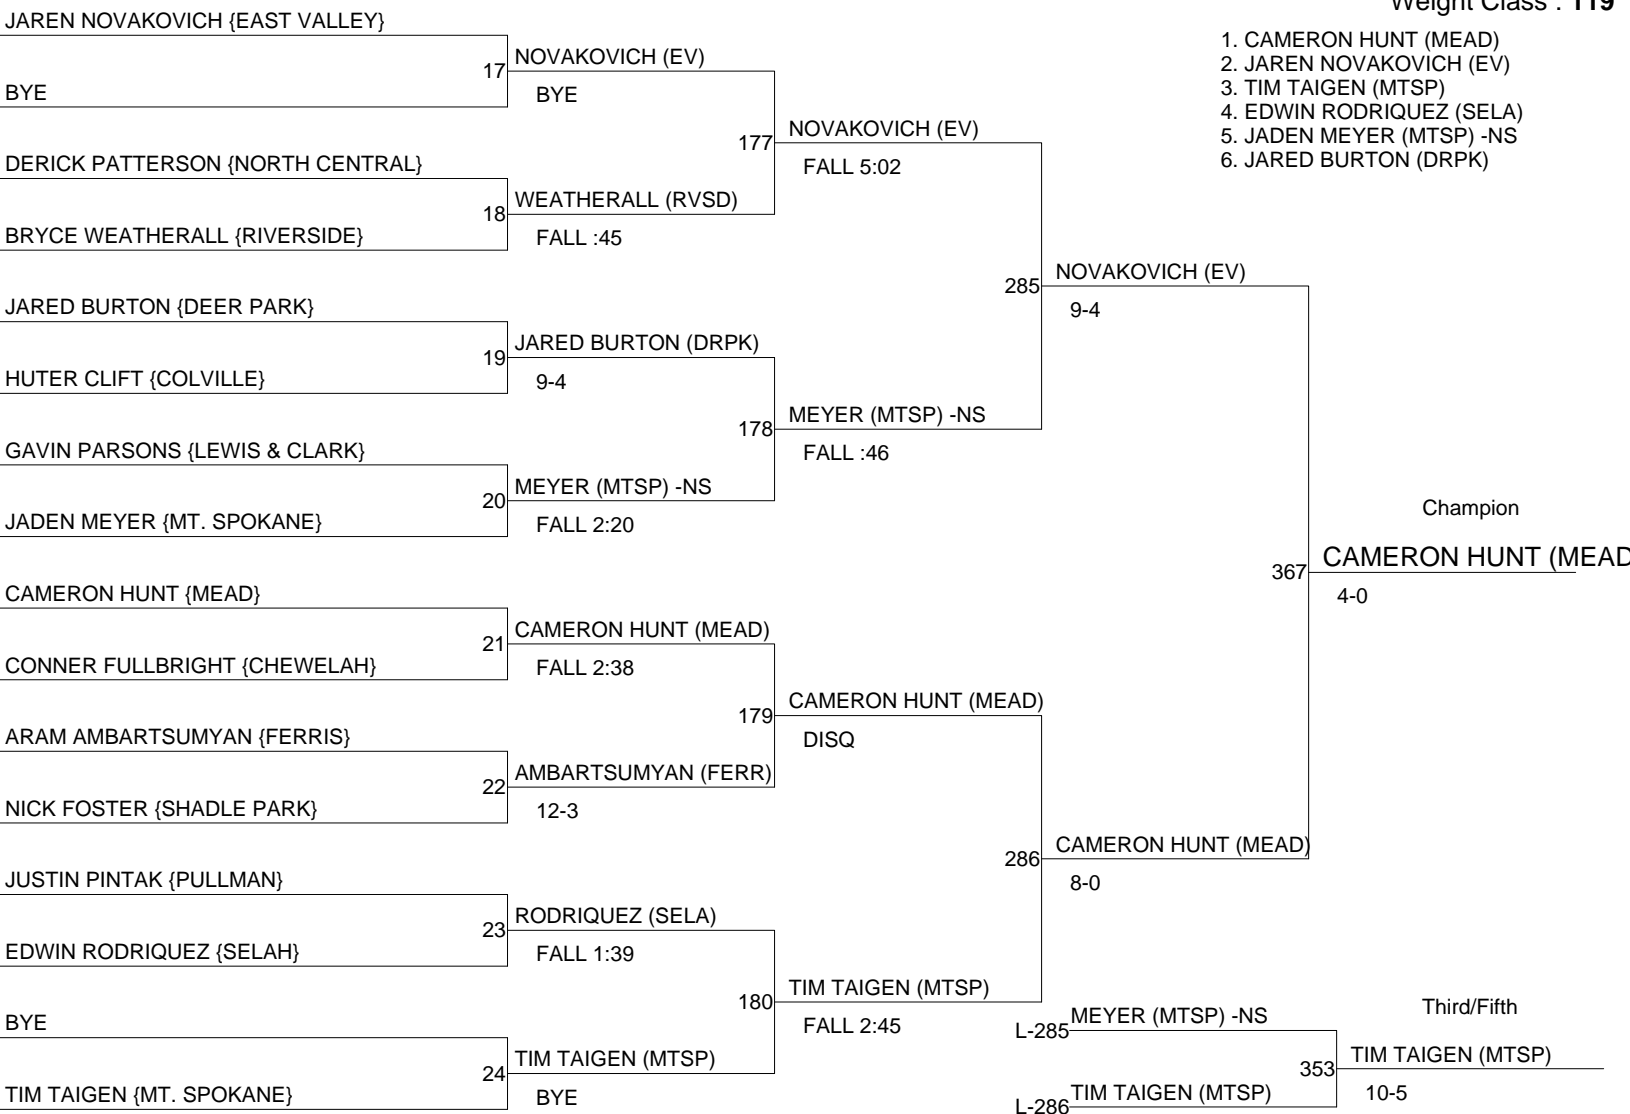

DEER PARK INVITATIONAL 2010

Weight Class : **119**

1. CAMERON HUNT (MEAD)
2. JAREN NOVAKOVICH (EV)
3. TIM TAIGEN (MTSP)
4. EDWIN RODRIQUEZ (SELA)
5. JADEN MEYER (MTSP) -NS
6. JARED BURTON (DRPK)