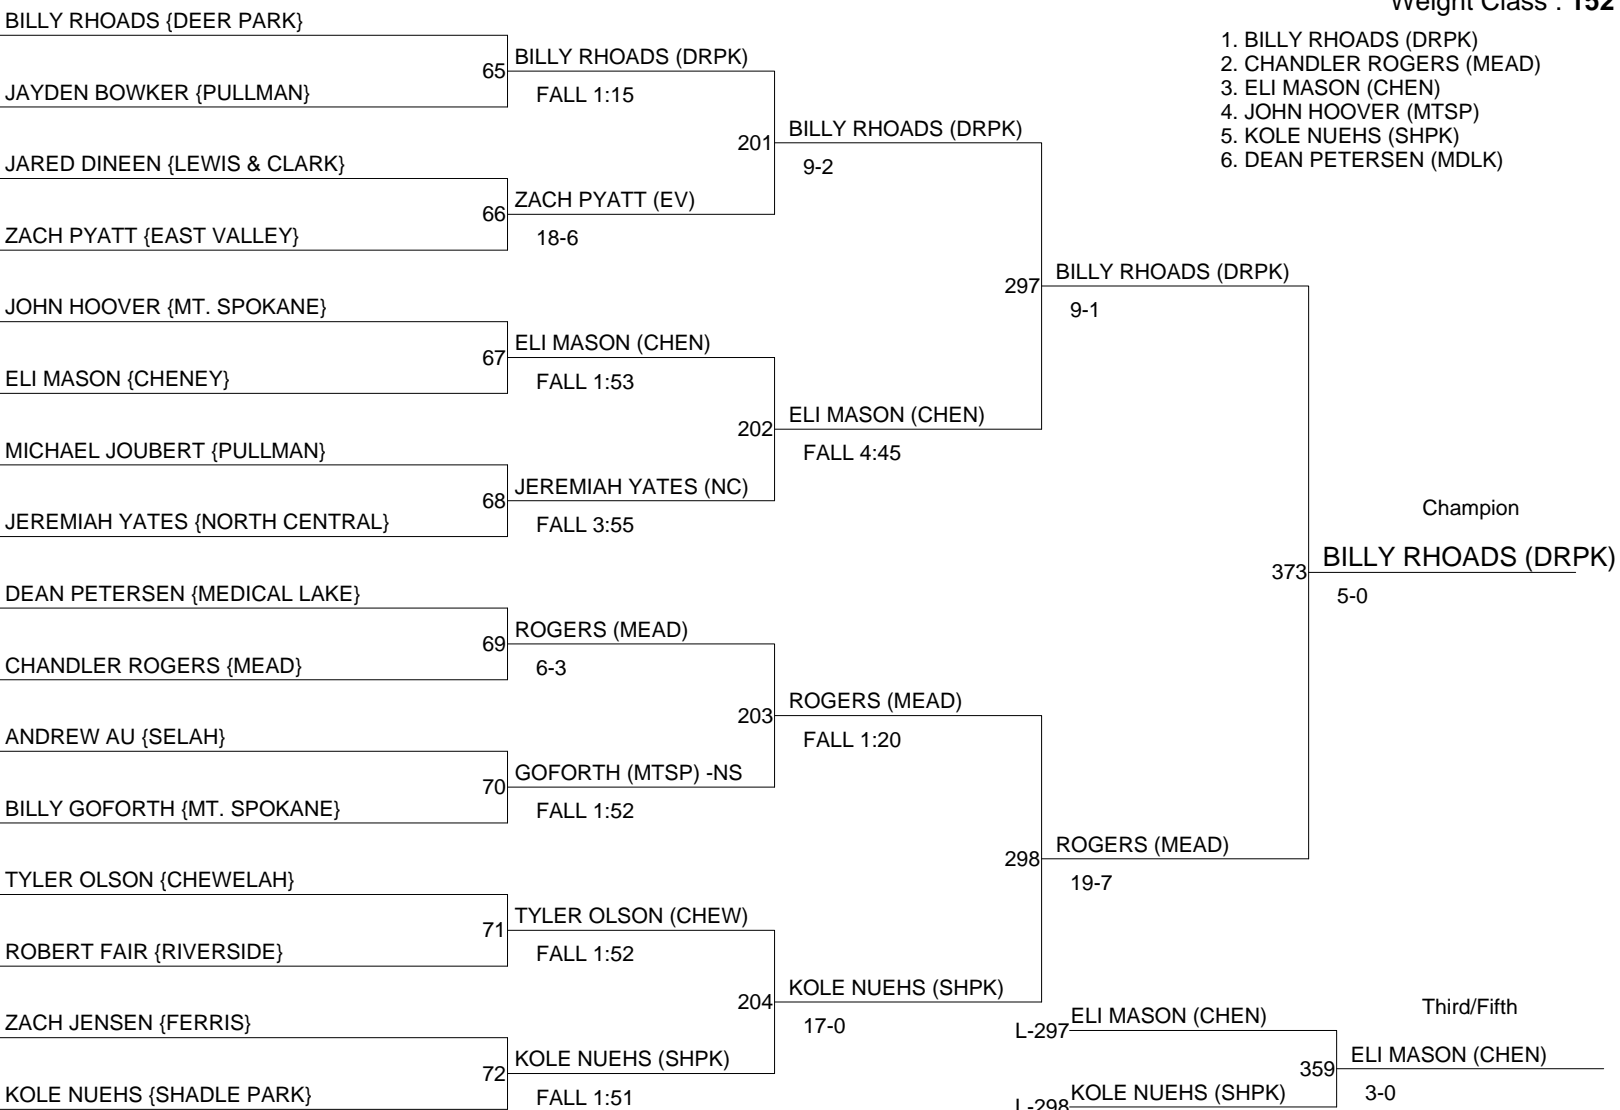

DEER PARK INVITATIONAL 2010

Weight Class : **152**