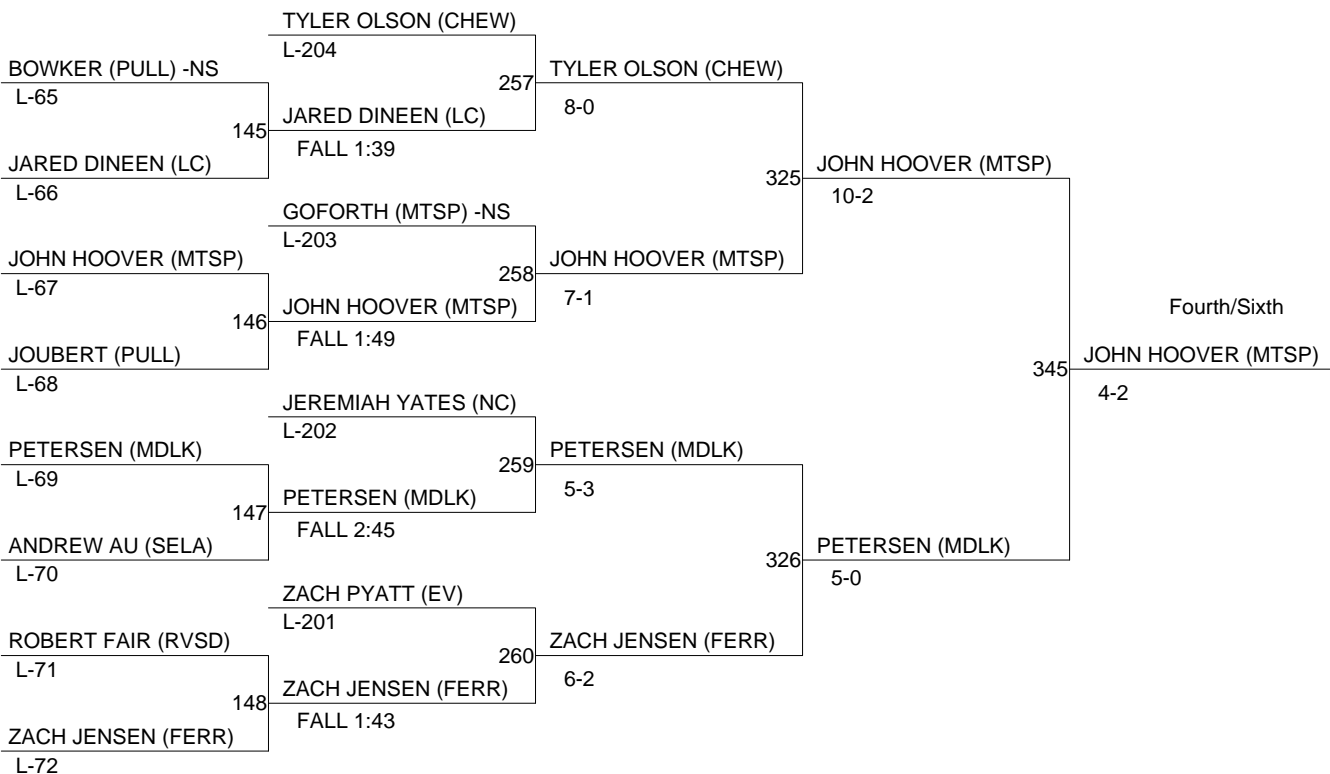

DEER PARK INVITATIONAL 2010

Weight Class : **152**