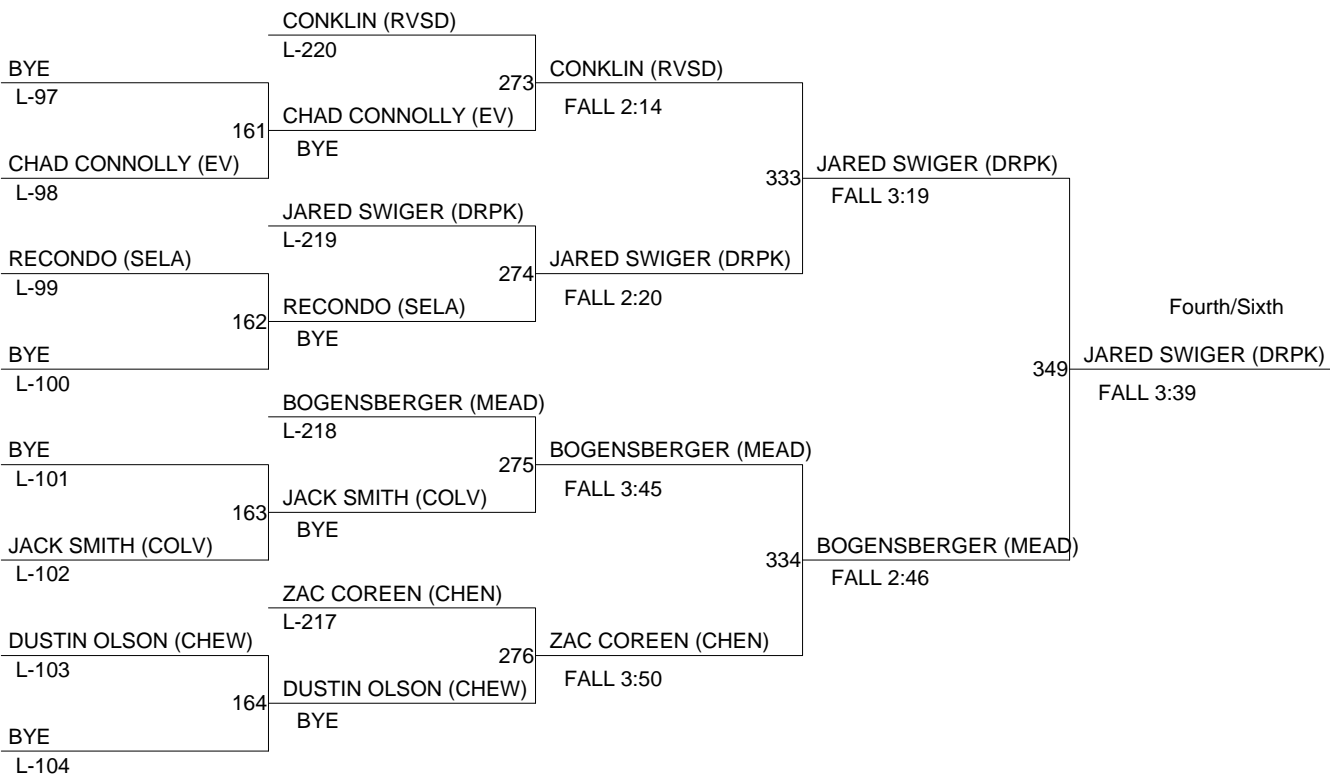

DEER PARK INVITATIONAL 2010

Weight Class : **215**

1. ANTHONY WHITMARSH (NC)
2. DYLAN LEMERY (SHPK)
3. DALLAS WATKINS (LKSD)
4. JARED SWIGER (DRPK)
5. JARED OGLESBY (MTSP)
6. JAKE BOGENSBERGER (MEAD)