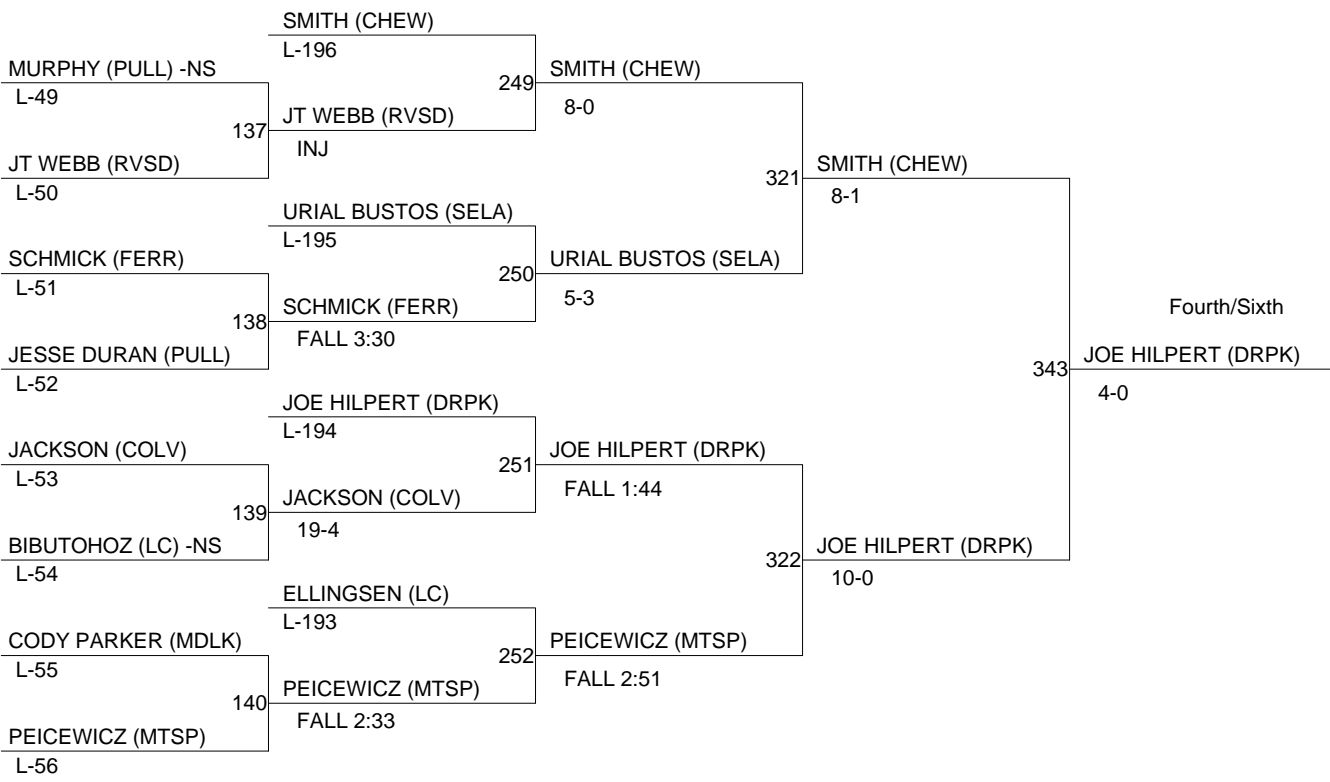

DEER PARK INVITATIONAL 2010

Weight Class : 140

1. JACE CLARY (NC)
2. DARREN BUNKE (SHPK)
3. LOGAN HUCKINS (CHEN)
4. JOE HILPERT (DRPK)
5. DAVID MUNDING (MEAD)
6. RUSSELL SMITH (CHEW)