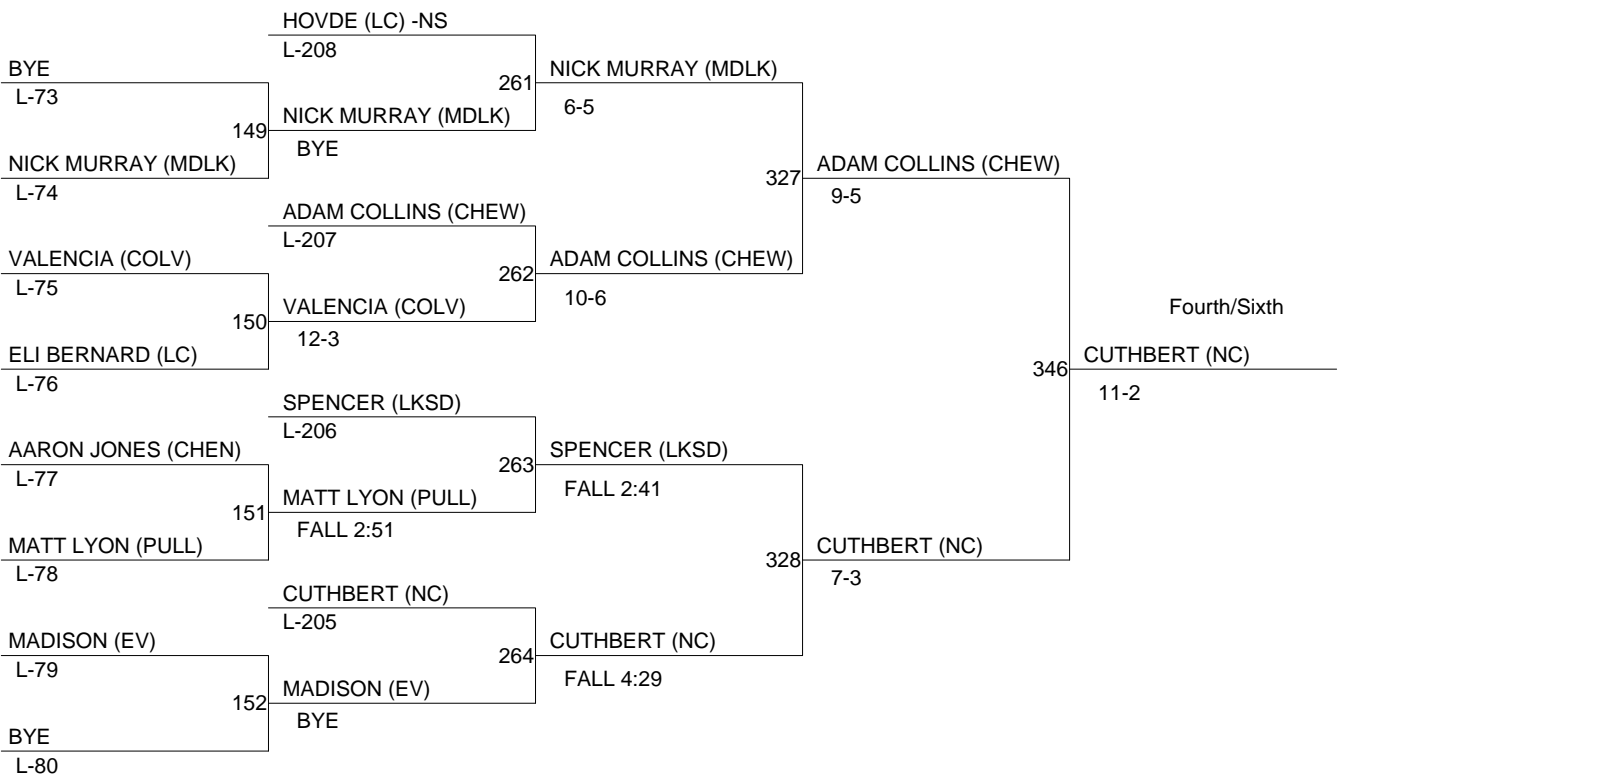

DEER PARK INVITATIONAL 2010

Weight Class : **160**