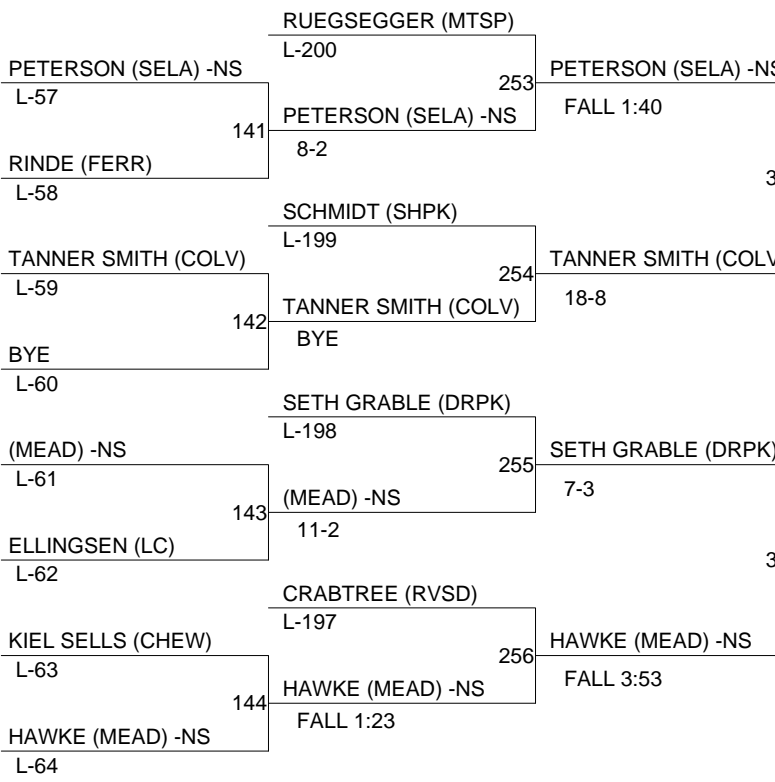

DEER PARK INVITATIONAL 2010

Weight Class : 145

TYLER MCLEAN {MEAD}

1. TYLER MCLEAN (MEAD)
2. MITCHELL BOCOOK (NC)
3. DAKOTA MAUZAY (CHEN)
4. JEFF HAWKE (MEAD) -NS
5. ~~JEREMY STANDFILL (SELA) DQ~~
6. TANNER SMITH (COLV)