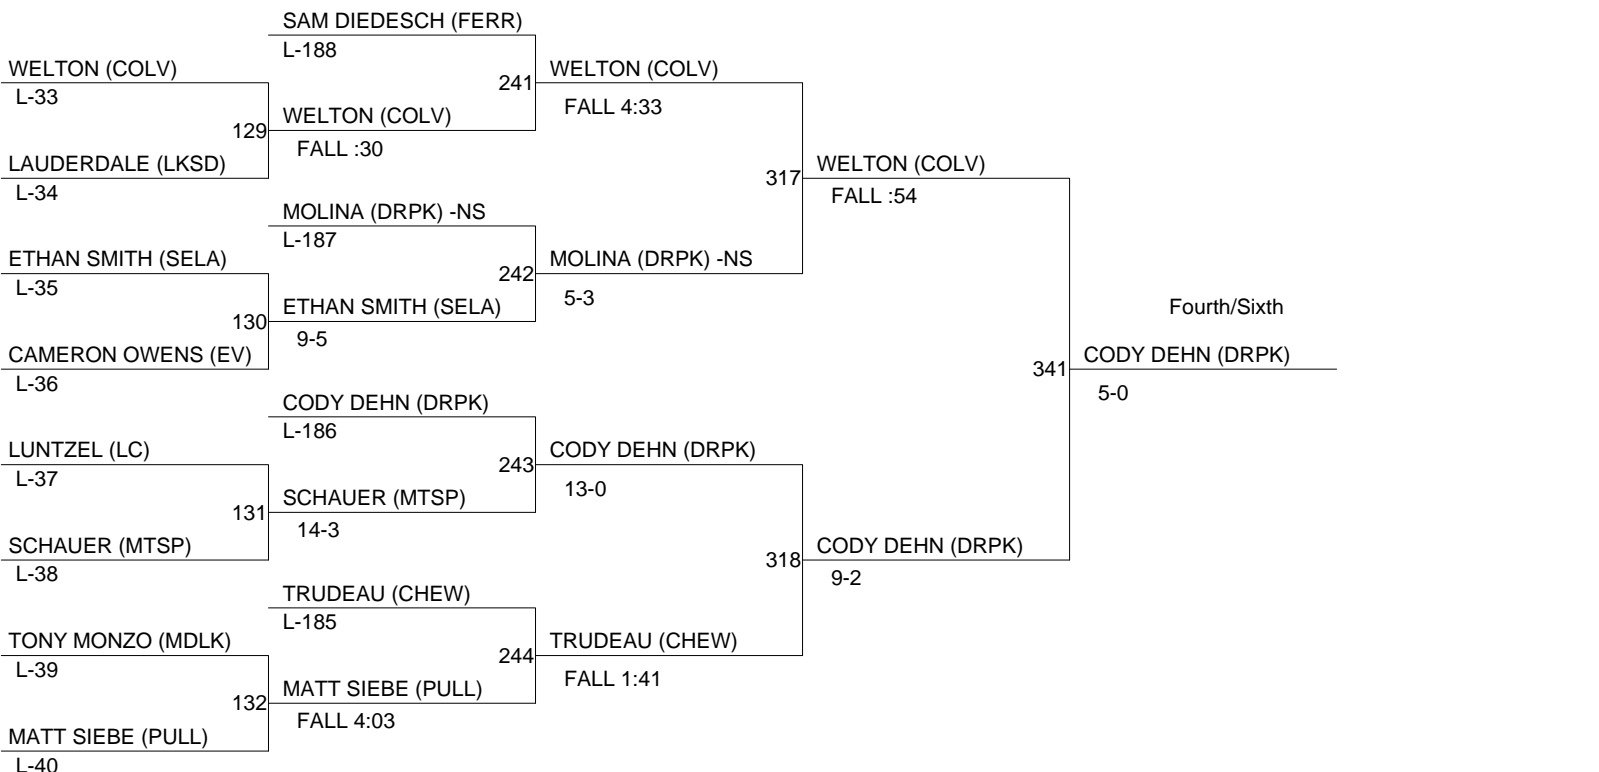

DEER PARK INVITATIONAL 2010

Weight Class : **130**