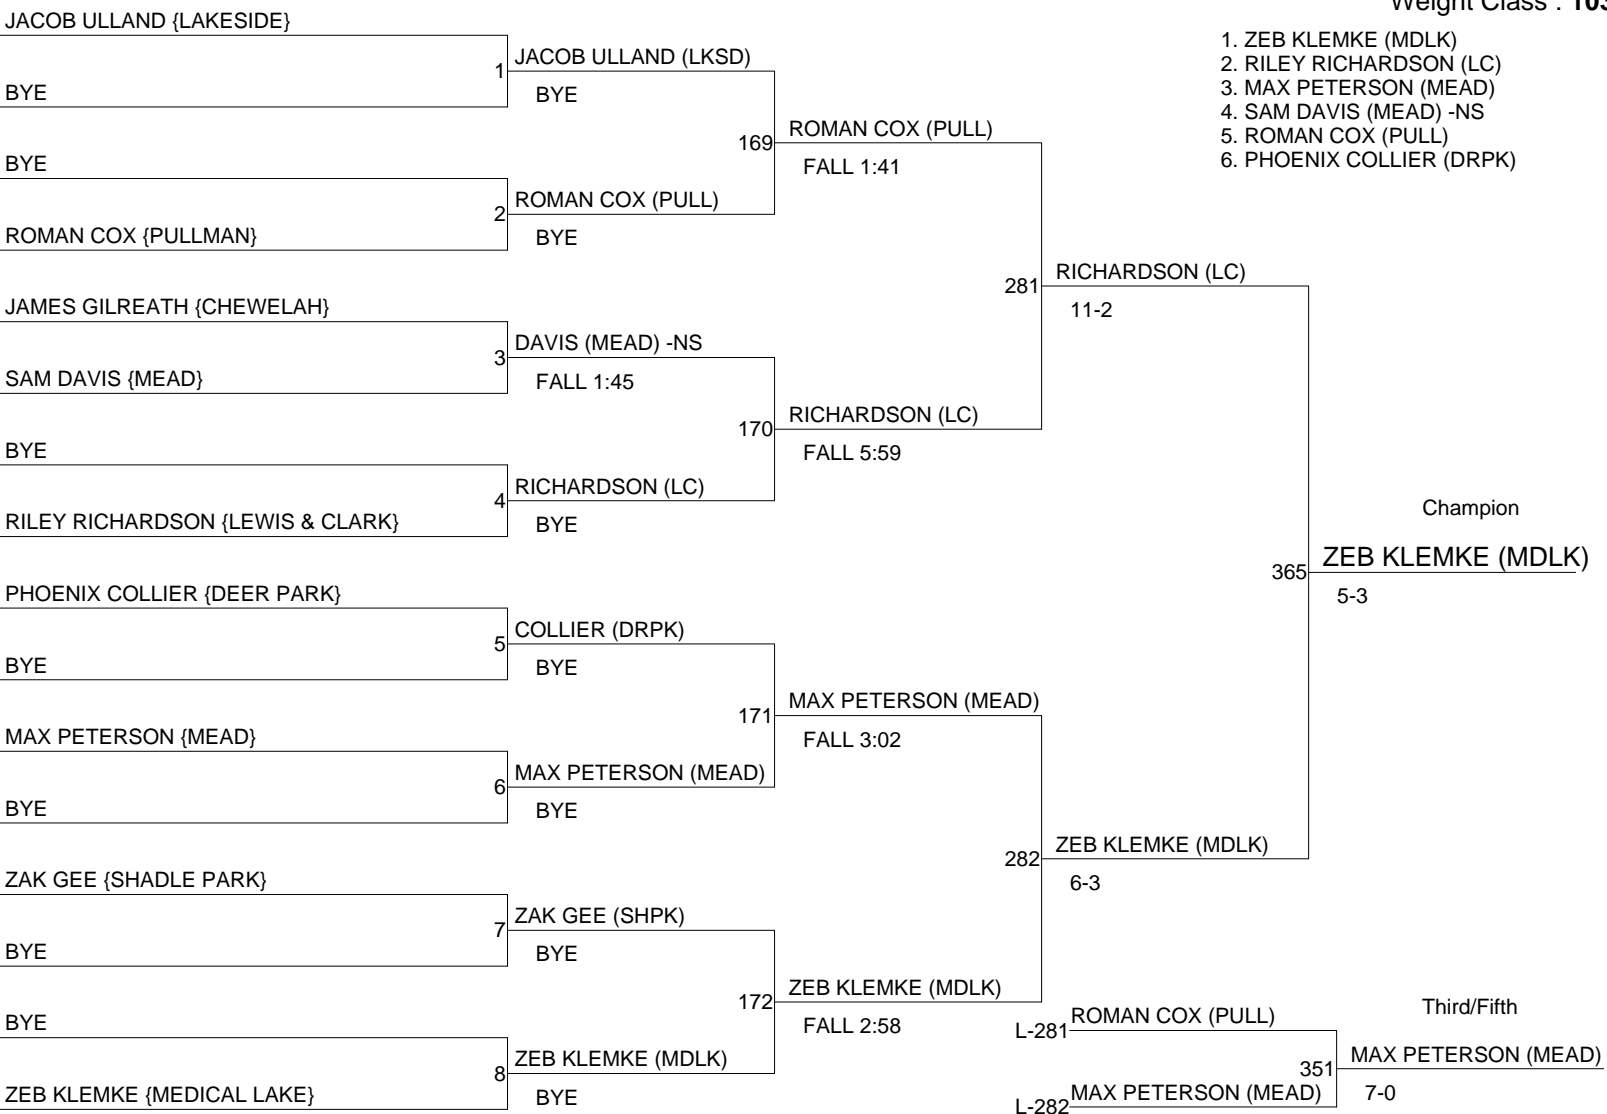

# DEER PARK INVITATIONAL 2010

Weight Class : **103**

1. ZEB KLEMKE (MDLK)
2. RILEY RICHARDSON (LC)
3. MAX PETERSON (MEAD)
4. SAM DAVIS (MEAD) -NS
5. ROMAN COX (PULL)
6. PHOENIX COLLIER (DRPK)