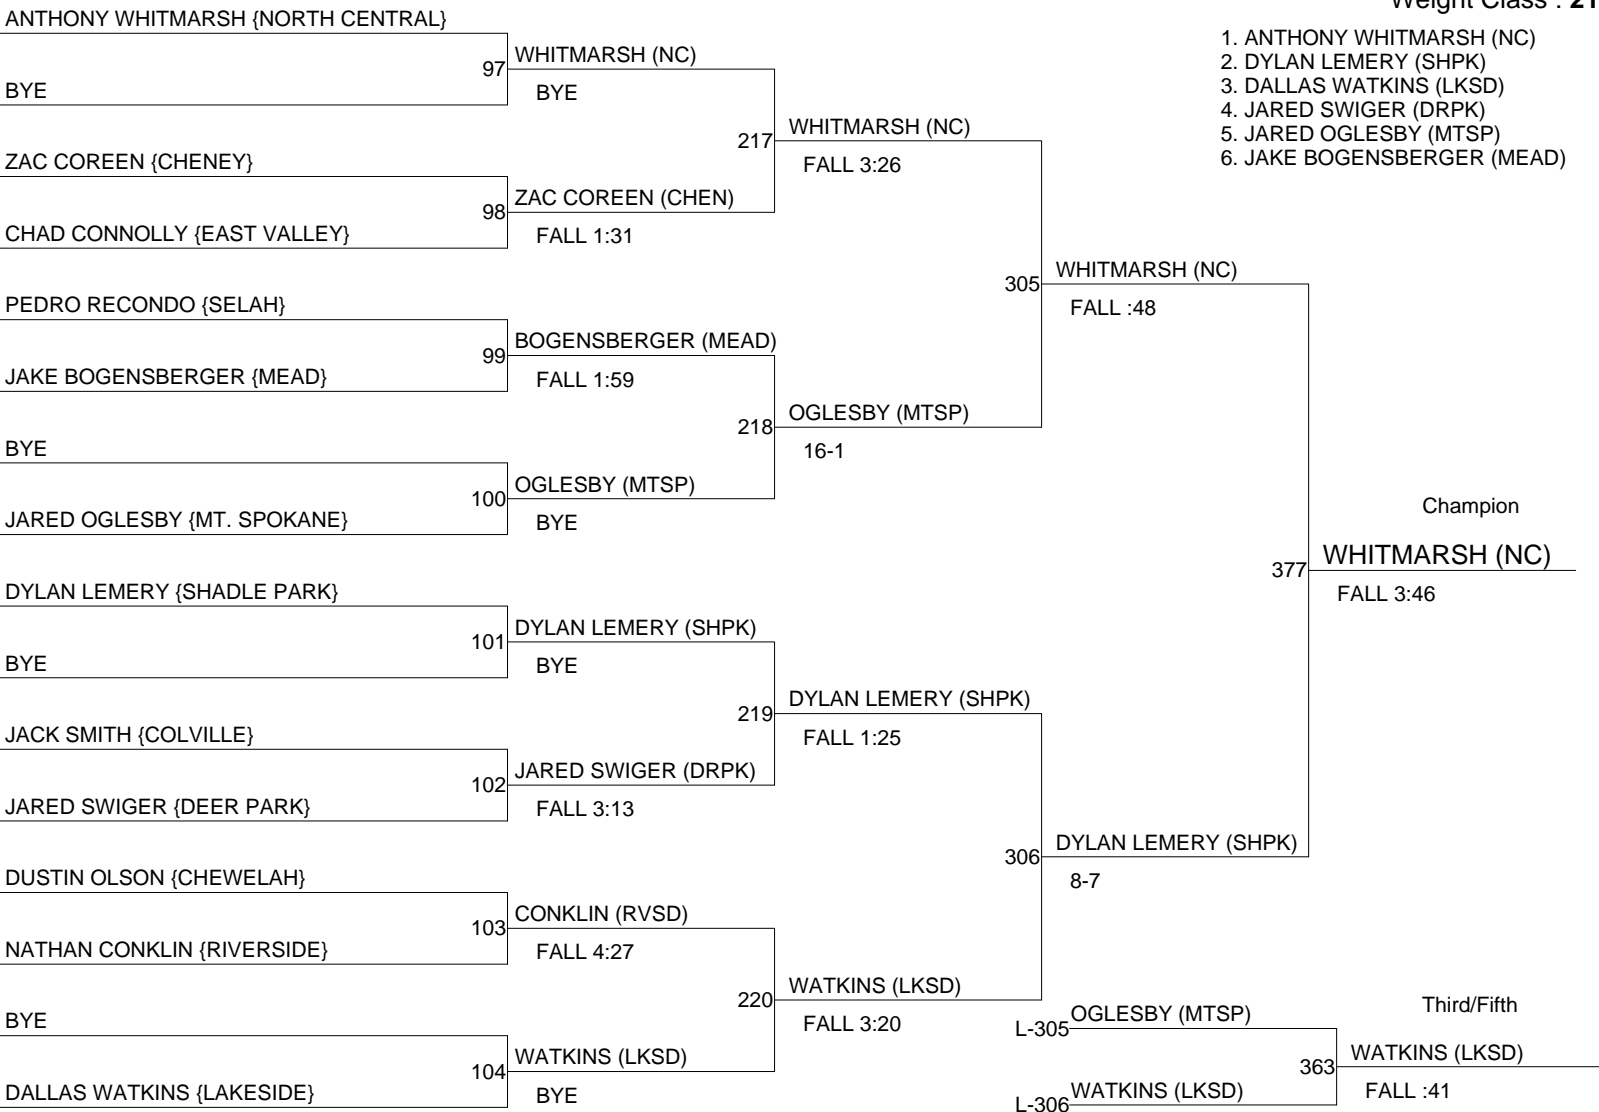

# DEER PARK INVITATIONAL 2010

Weight Class : **189**

1. SAM RYKKEN (NC)
2. AARON FRANK (DRPK)
3. TANNER JOHNSON (RVSD)
4. SHANE KUYKENDALL (MEAD)
5. JOSH MAIO (CHEN)
6. CAMERON BABCOCK (SHPK)

# DEER PARK INVITATIONAL 2010

Weight Class : **215**

1. ANTHONY WHITMARSH (NC)
2. DYLAN LEMERY (SHPK)
3. DALLAS WATKINS (LKSD)
4. JARED SWIGER (DRPK)
5. JARED OGLESBY (MTSP)
6. JAKE BOGENSBERGER (MEAD)