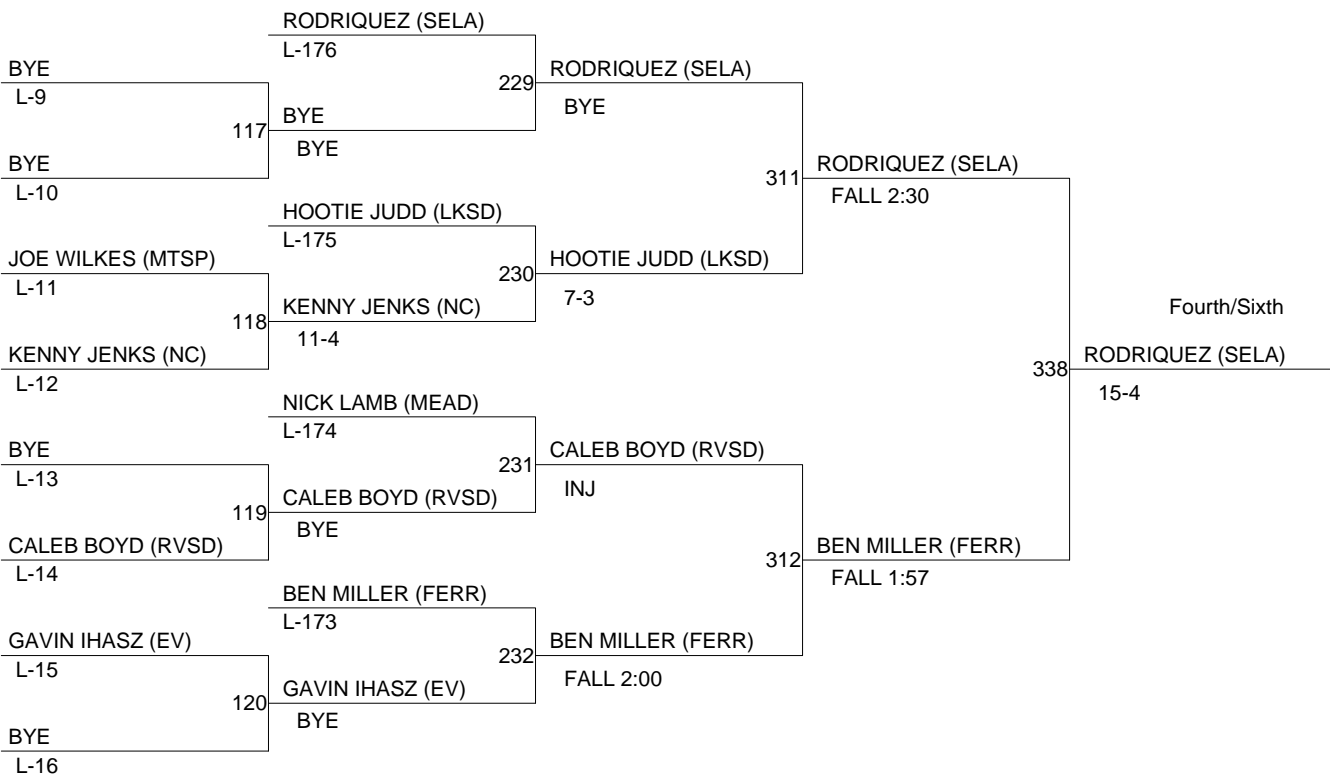

DEER PARK INVITATIONAL 2010

Weight Class : **112**