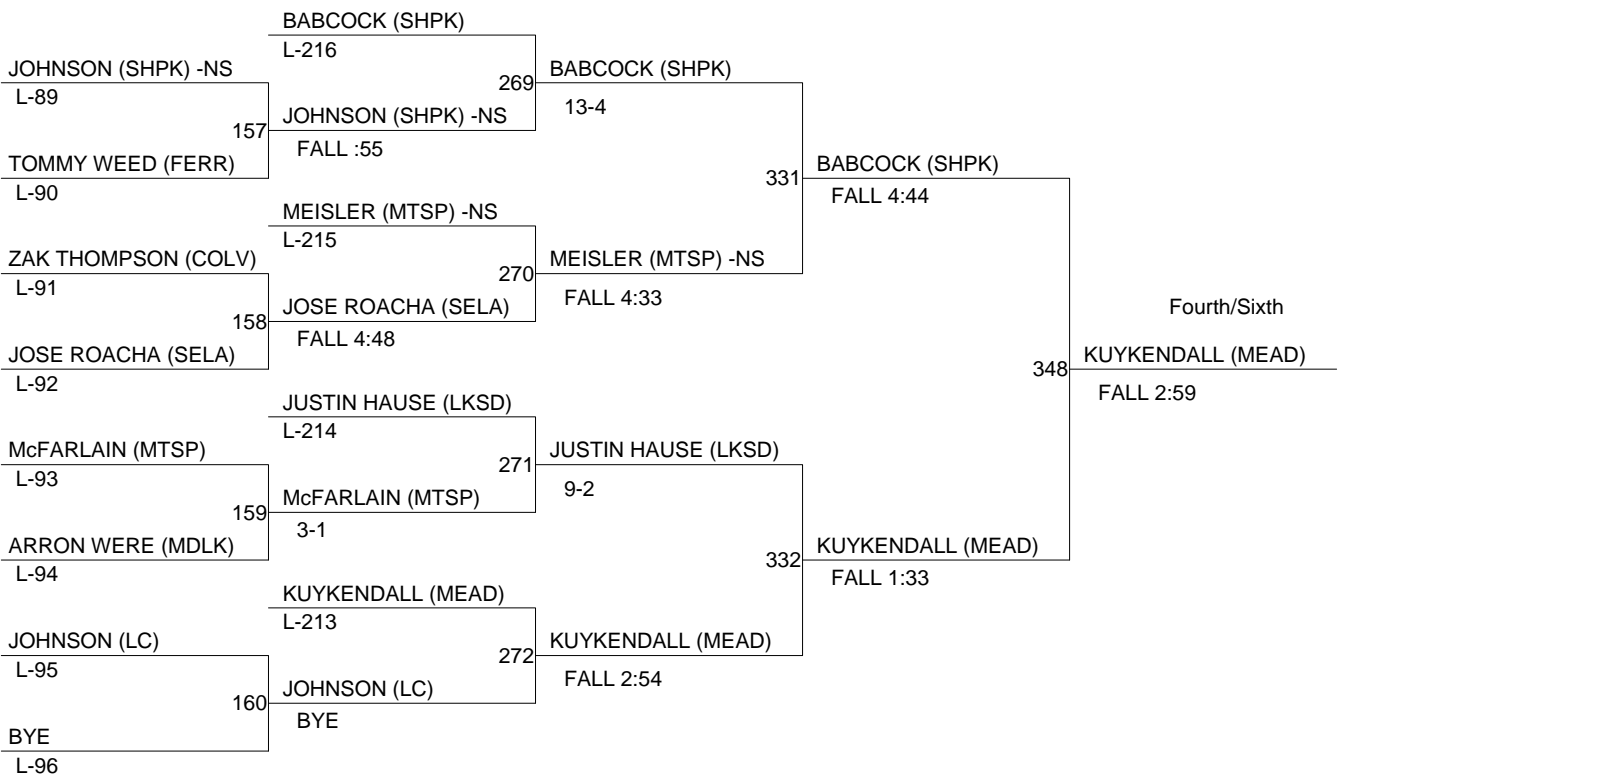

DEER PARK INVITATIONAL 2010

Weight Class : **189**

1. SAM RYKKEN (NC)
2. AARON FRANK (DRPK)
3. TANNER JOHNSON (RVSD)
4. SHANE KUYKENDALL (MEAD)
5. JOSH MAIO (CHEN)
6. CAMERON BABCOCK (SHPK)