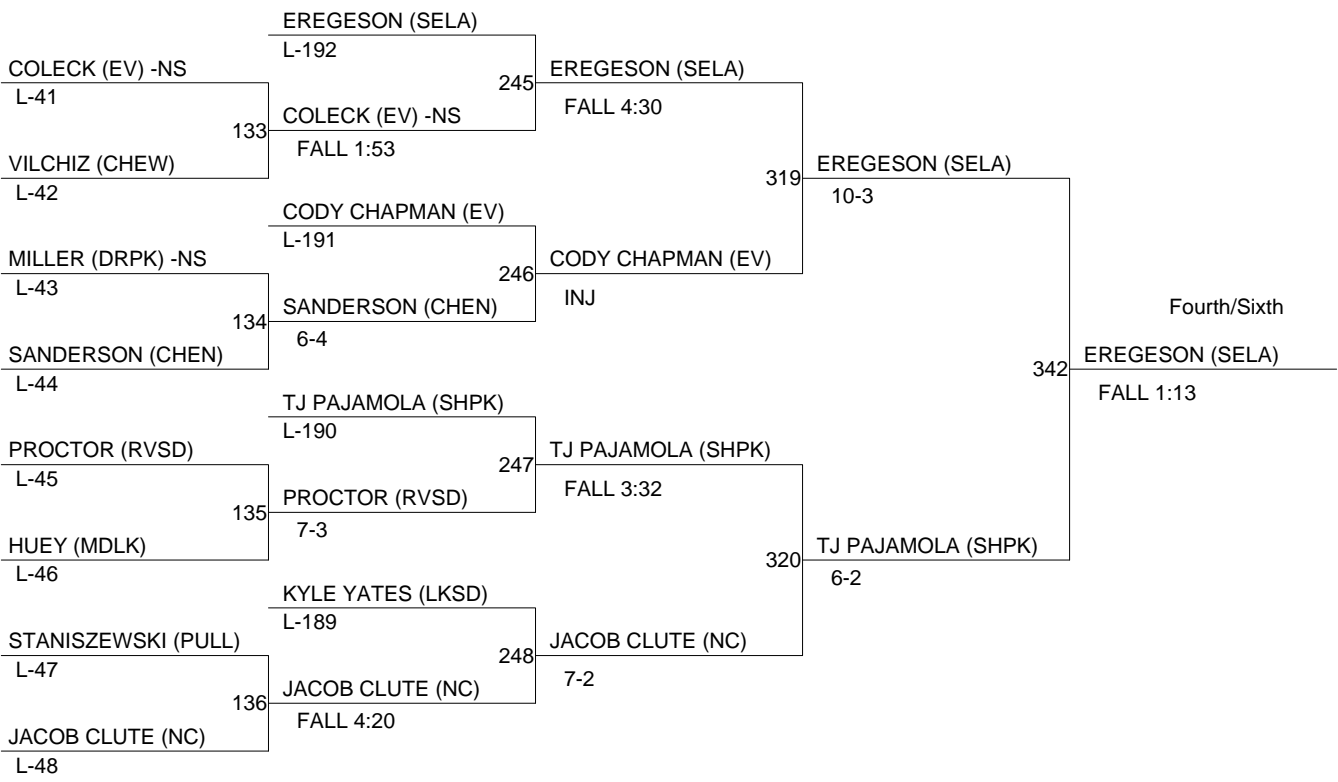

DEER PARK INVITATIONAL 2010

Weight Class : **135**

1. JERMY GOLDING (MEAD)
2. JOE GRABLE (DRPK)
3. JOSH HAMILTON (COLV)
4. KODY EREGESON (SELA)
5. SAM WILKES (MTSP)
6. TJ PAJAMOLA (SHPK)