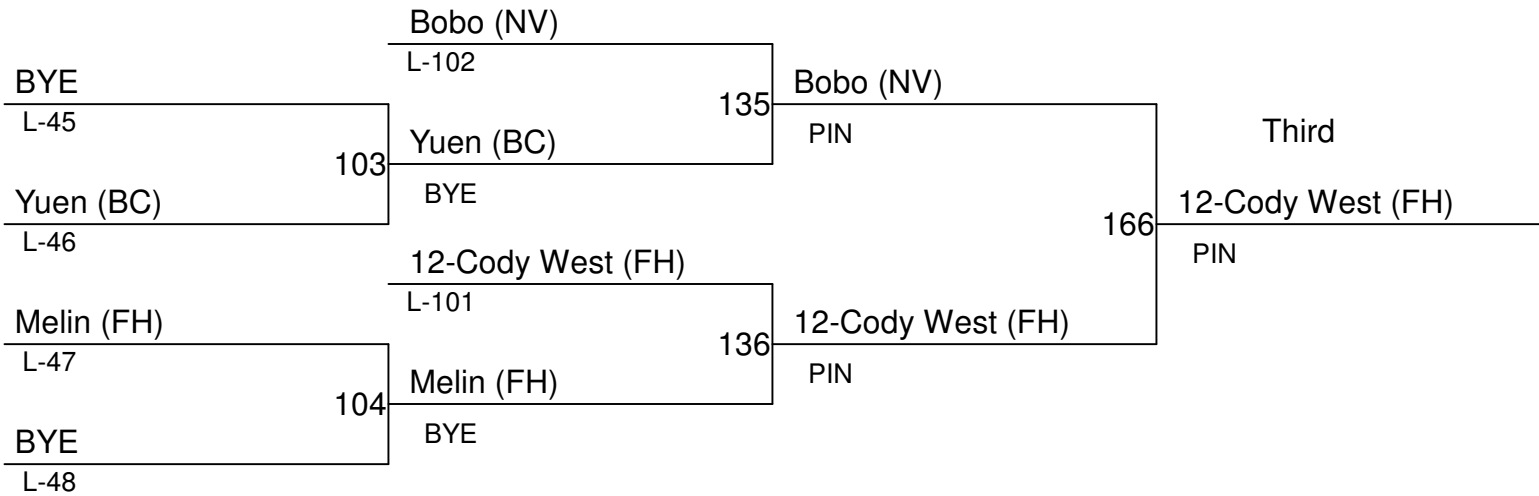

2011 District 1-2 1A Sub Regionals

Weight Class : **189**

1. 12-Nick Torres (NV)
2. 12-Nathan Michel (BC)
3. 12-Cody West (FH)
4. 12-Robert Bobo (NV)
5. 11-Brandon Melin (FH)
6. 11-Francis Yuen (BC)