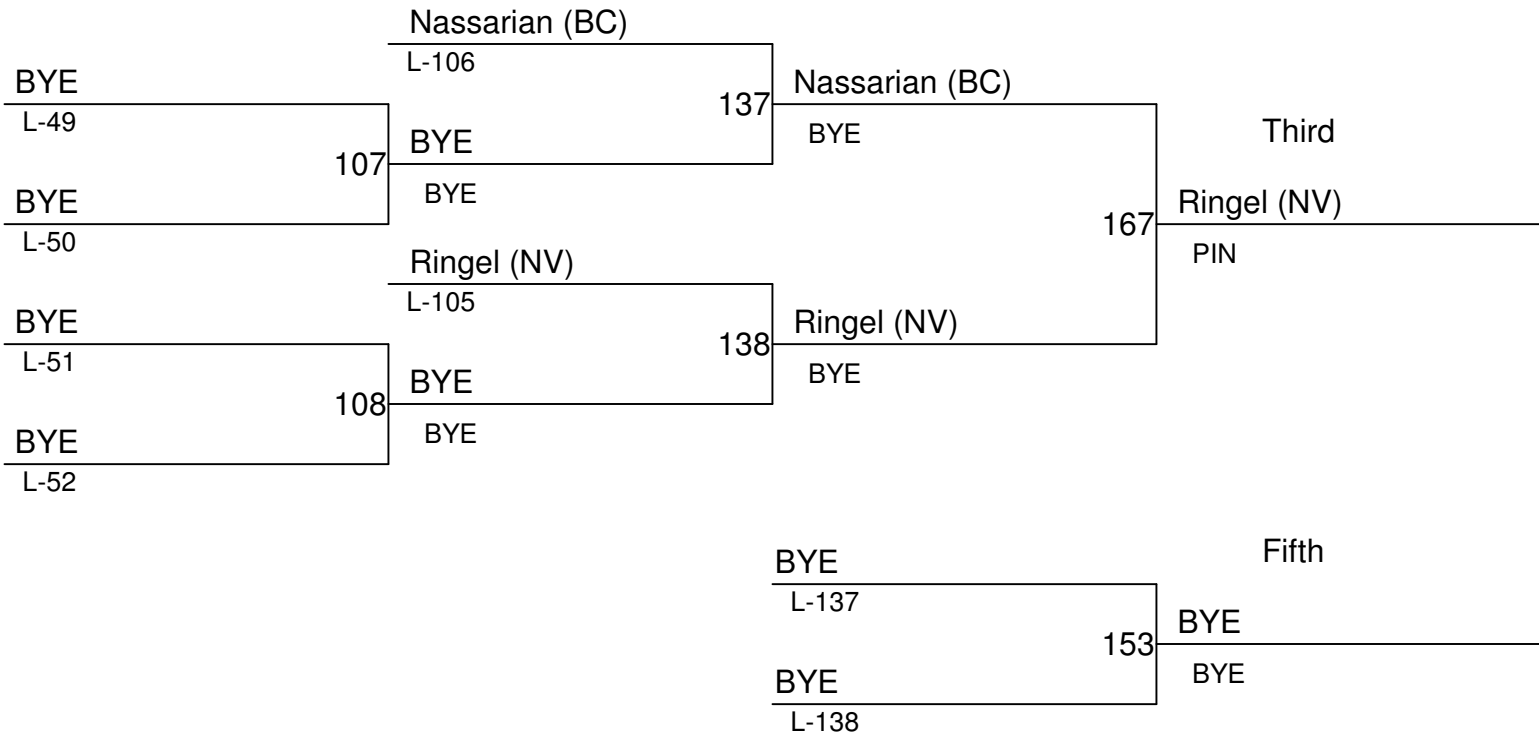

2011 District 1-2 1A Sub Regionals

Weight Class : **215**

1. 12-Corey Compton (MER)
2. 12-Shane Heeringa (NV)
3. 11-Austin Ringel (NV)
4. 12-Baabak Nassarian (BC)
5. BYE
6. BYE