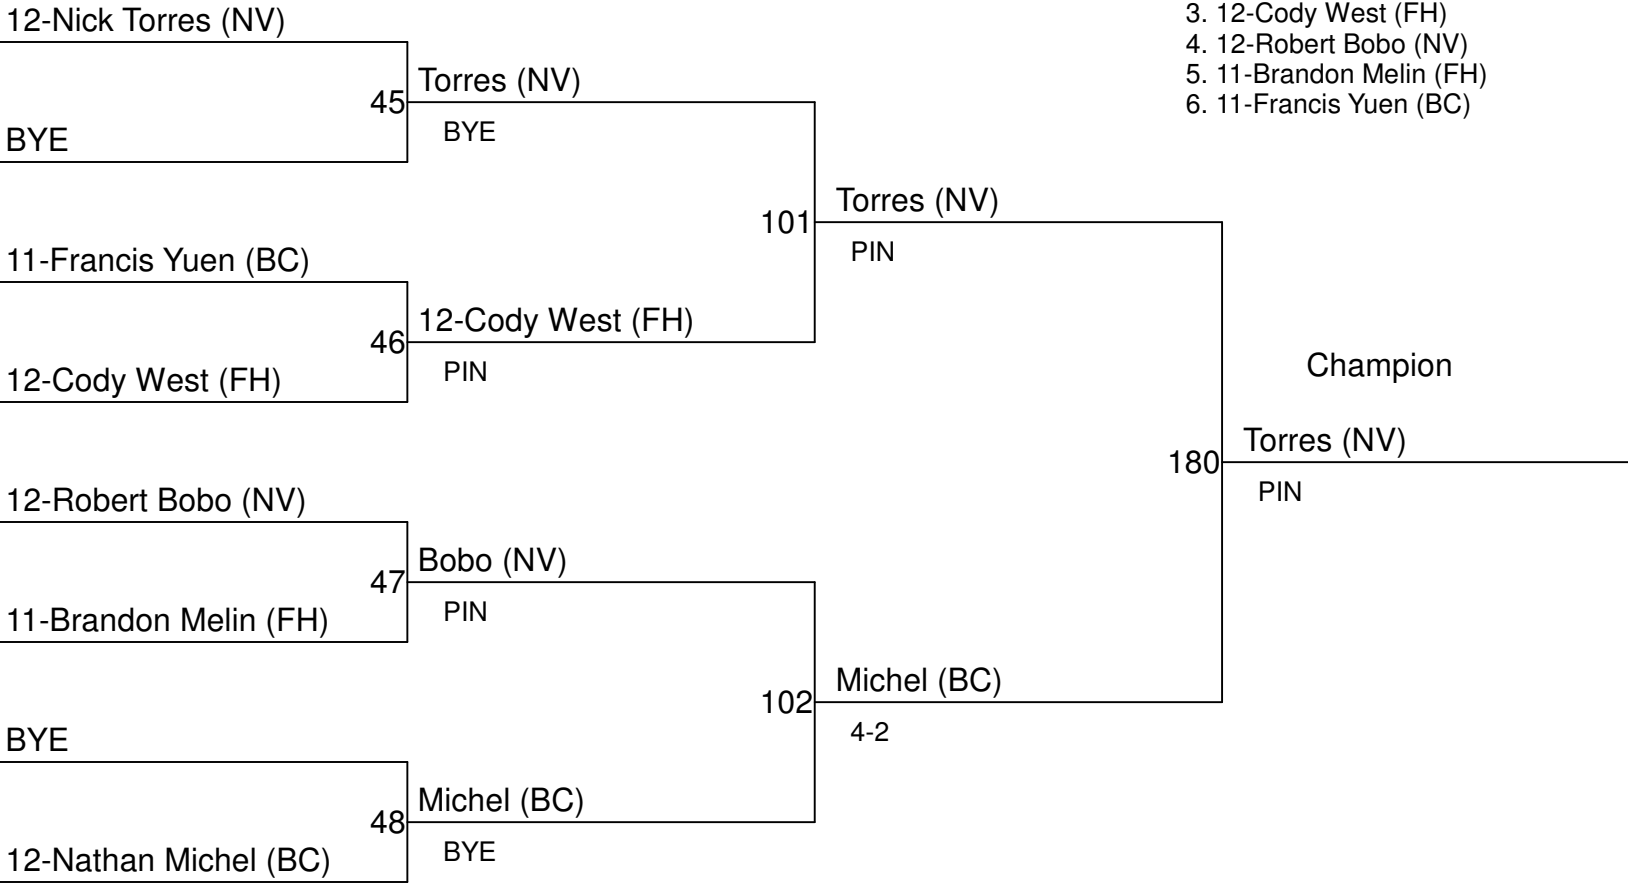

2011 District 1-2 1A Sub Regionals

Weight Class : **189**

1. 12-Nick Torres (NV)
2. 12-Nathan Michel (BC)
3. 12-Cody West (FH)
4. 12-Robert Bobo (NV)
5. 11-Brandon Melin (FH)
6. 11-Francis Yuen (BC)