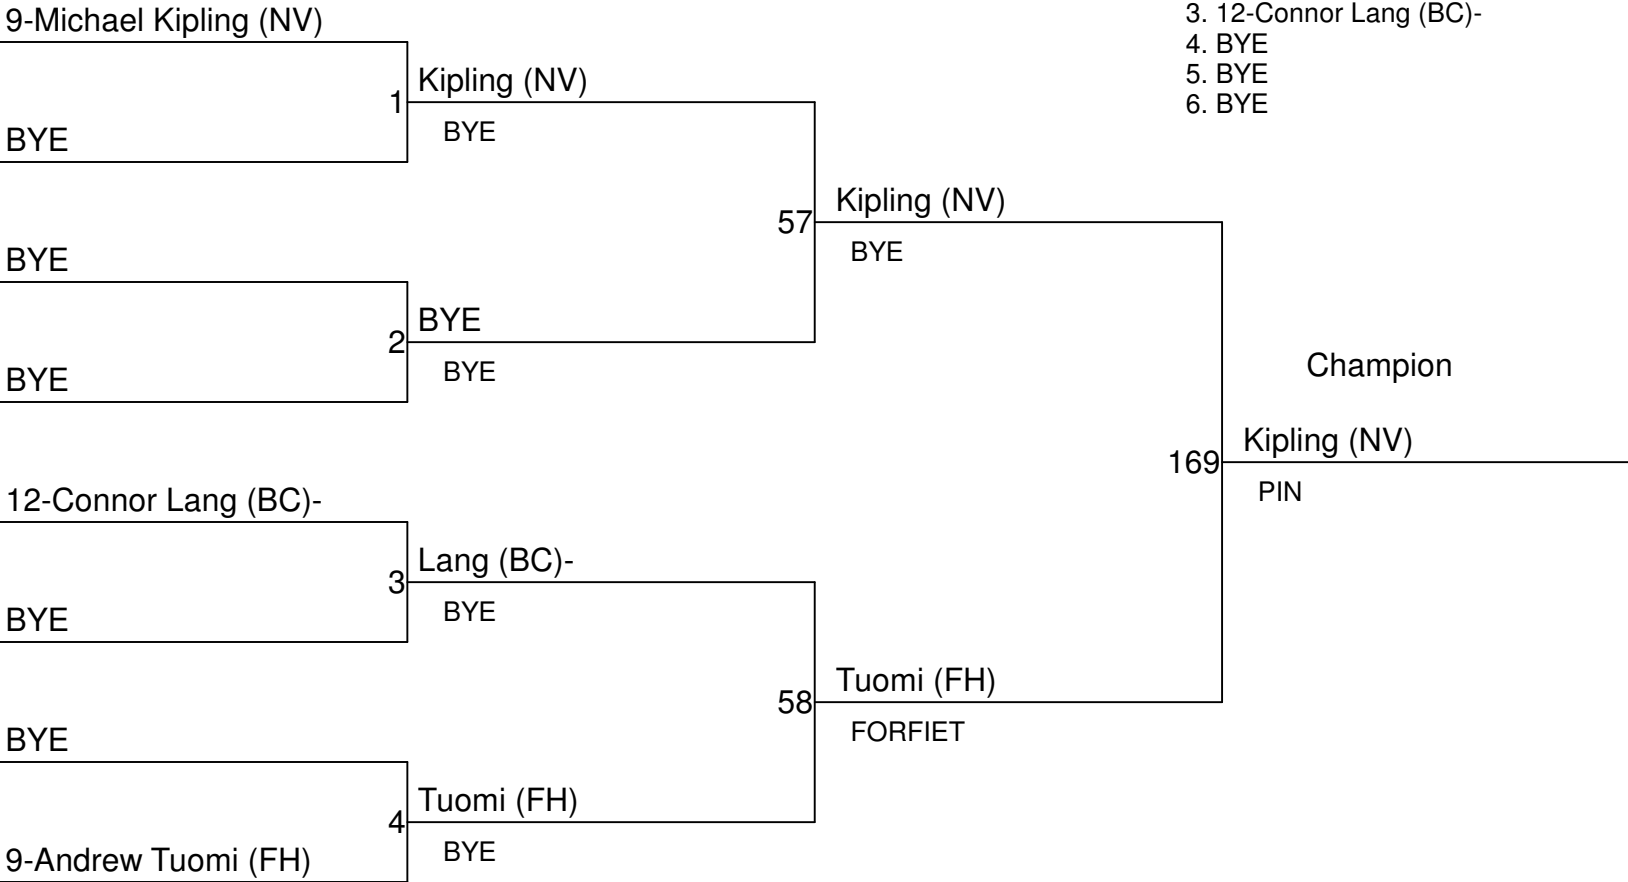

2011 District 1-2 1A Sub Regionals

Weight Class : **103**

1. 9-Michael Kipling (NV)
2. 9-Andrew Tuomi (FH)
3. 12-Connor Lang (BC)-
4. BYE
5. BYE
6. BYE