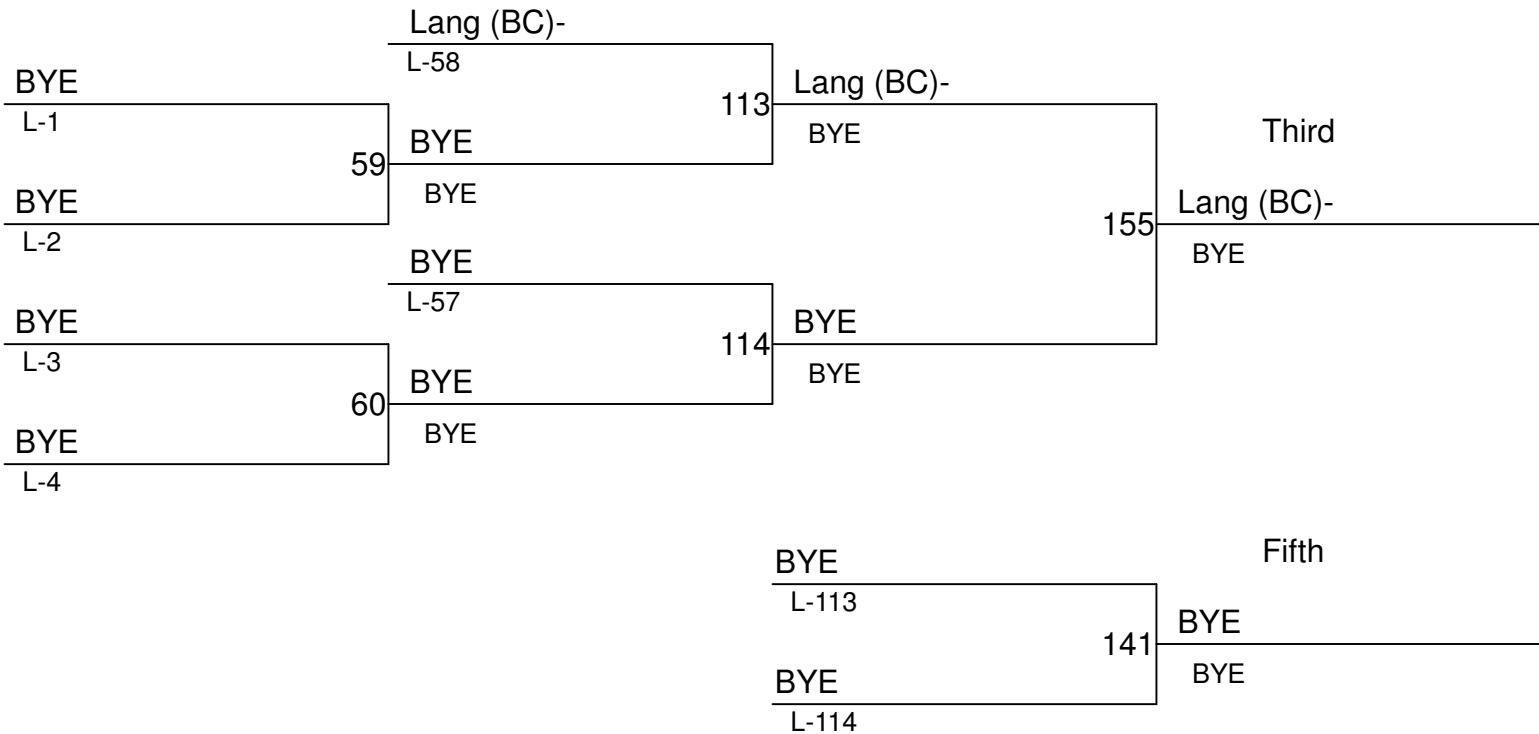

2011 District 1-2 1A Sub Regionals

Weight Class : **103**

1. 9-Michael Kipling (NV)
2. 9-Andrew Tuomi (FH)
3. 12-Connor Lang (BC)-
4. BYE
5. BYE
6. BYE