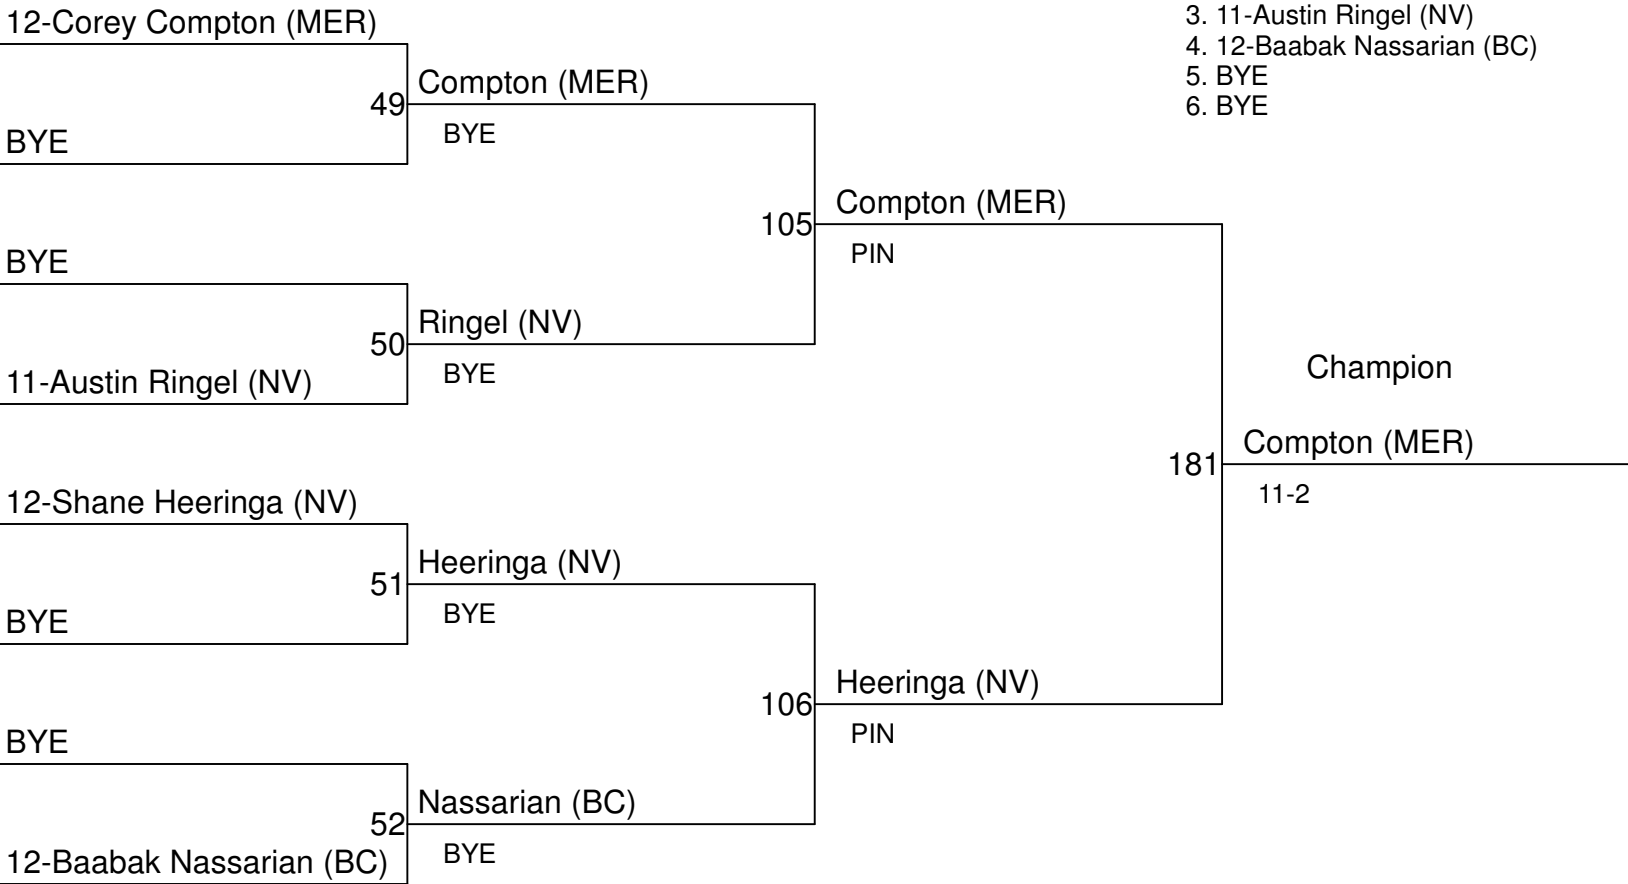

2011 District 1-2 1A Sub Regionals

Weight Class : **215**

1. 12-Corey Compton (MER)
2. 12-Shane Heeringa (NV)
3. 11-Austin Ringel (NV)
4. 12-Baabak Nassarian (BC)
5. BYE
6. BYE