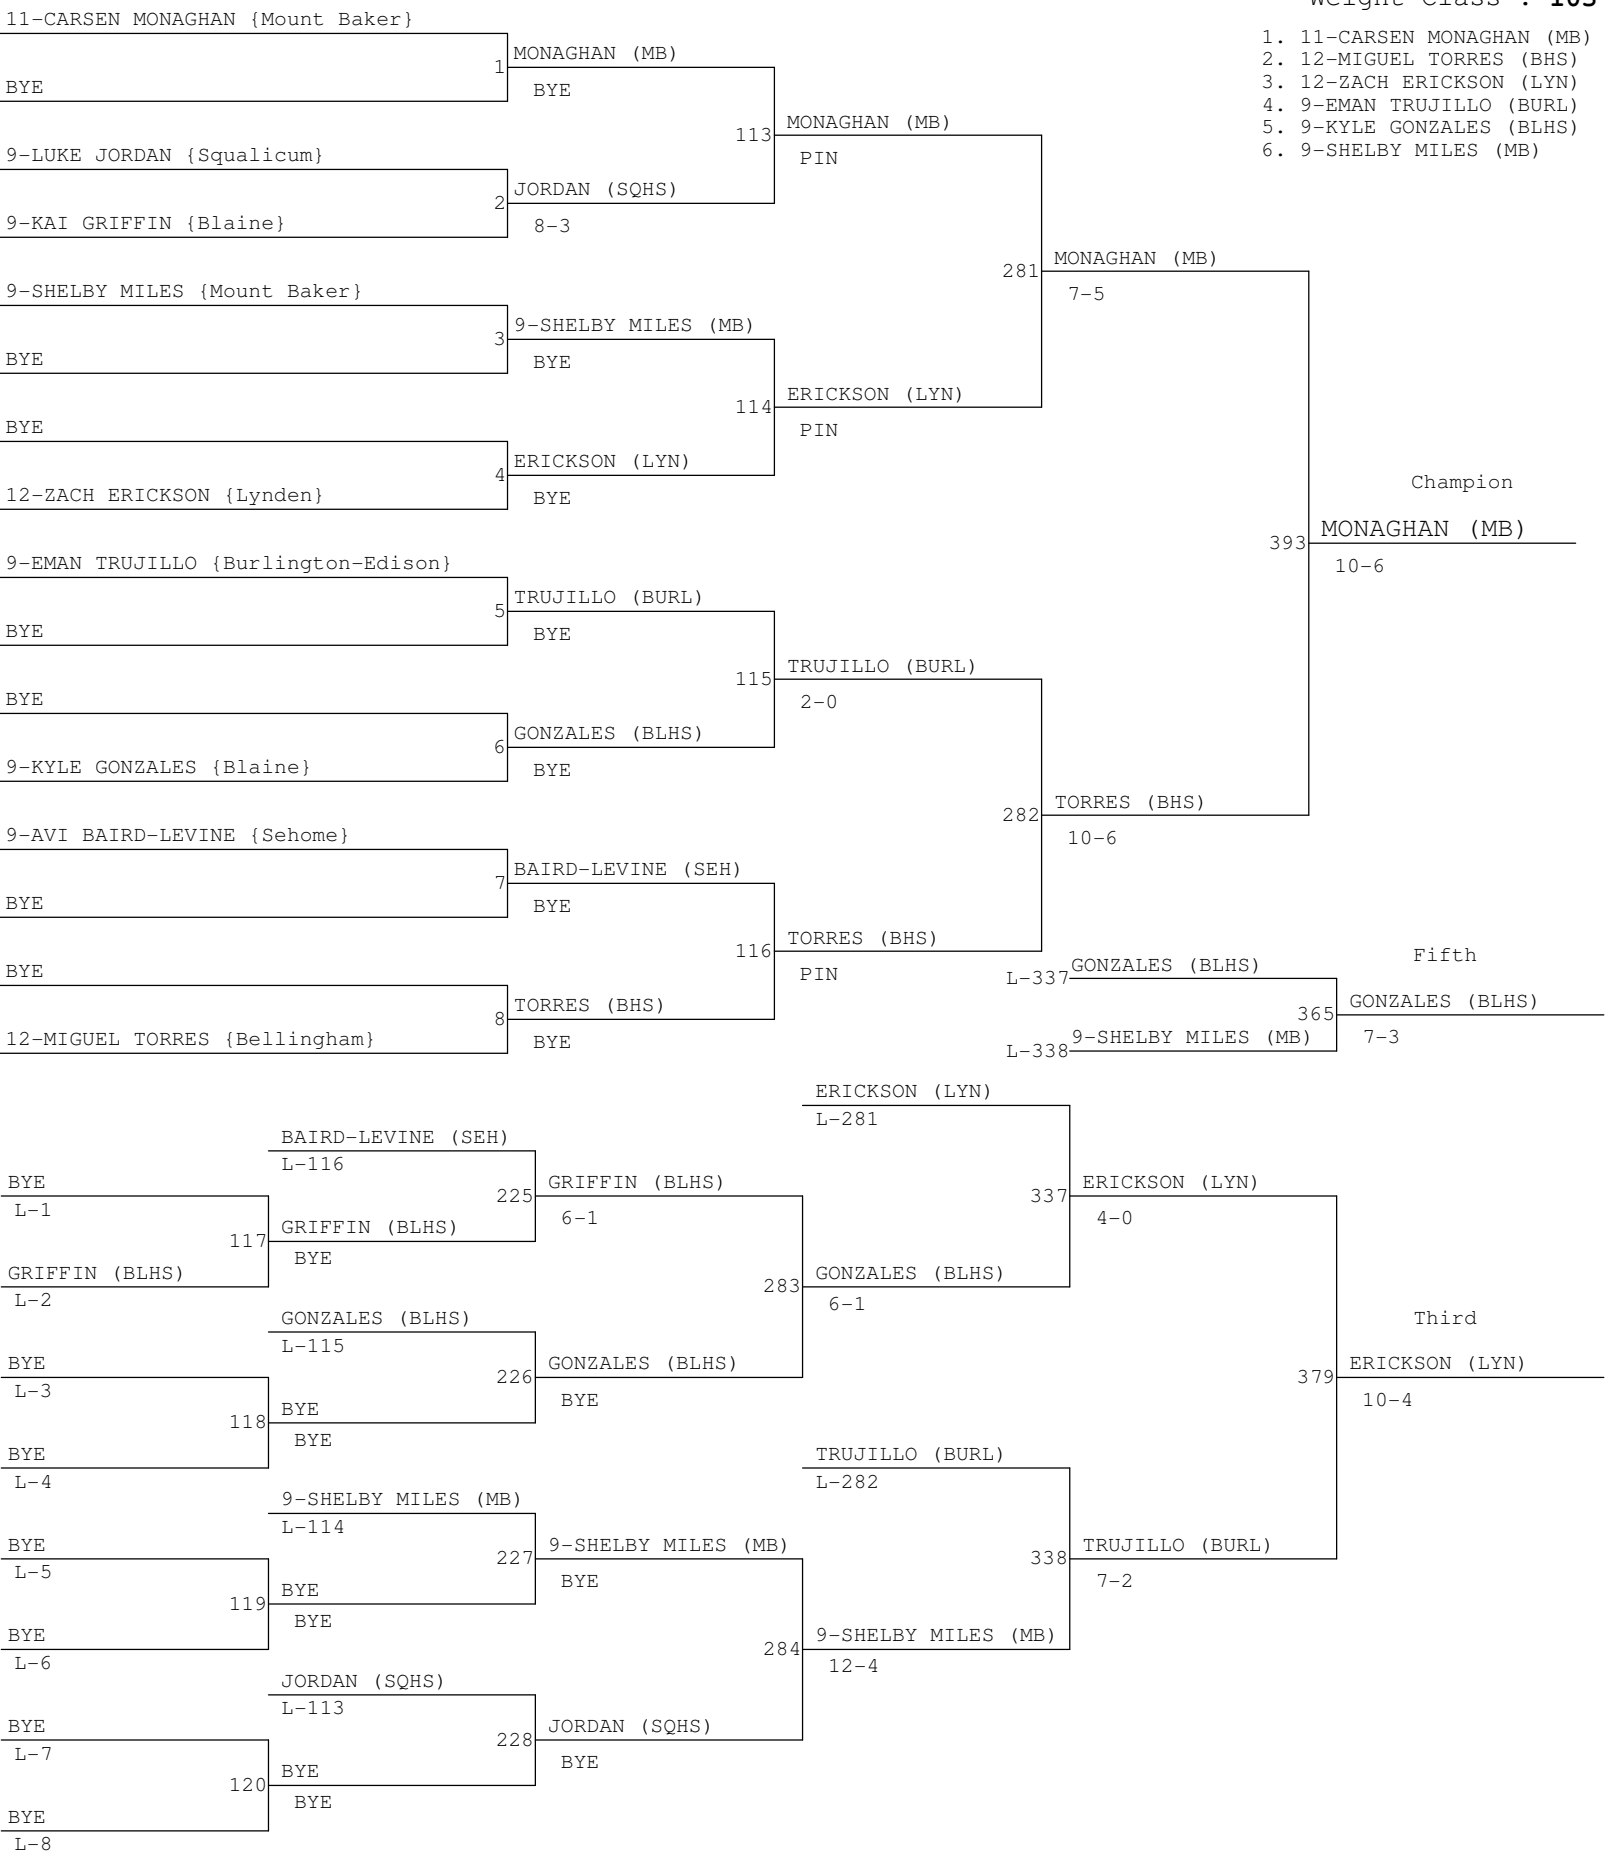

2011 District 1 2A Sub-Regionals

Weight Class : 103

1. 11-CARSEN MONAGHAN (MB)
2. 12-MIGUEL TORRES (BHS)
3. 12-ZACH ERICKSON (LYN)
4. 9-EMAN TRUJILLO (BURL)
5. 9-KYLE GONZALES (BLHS)
6. 9-SHELBY MILES (MB)