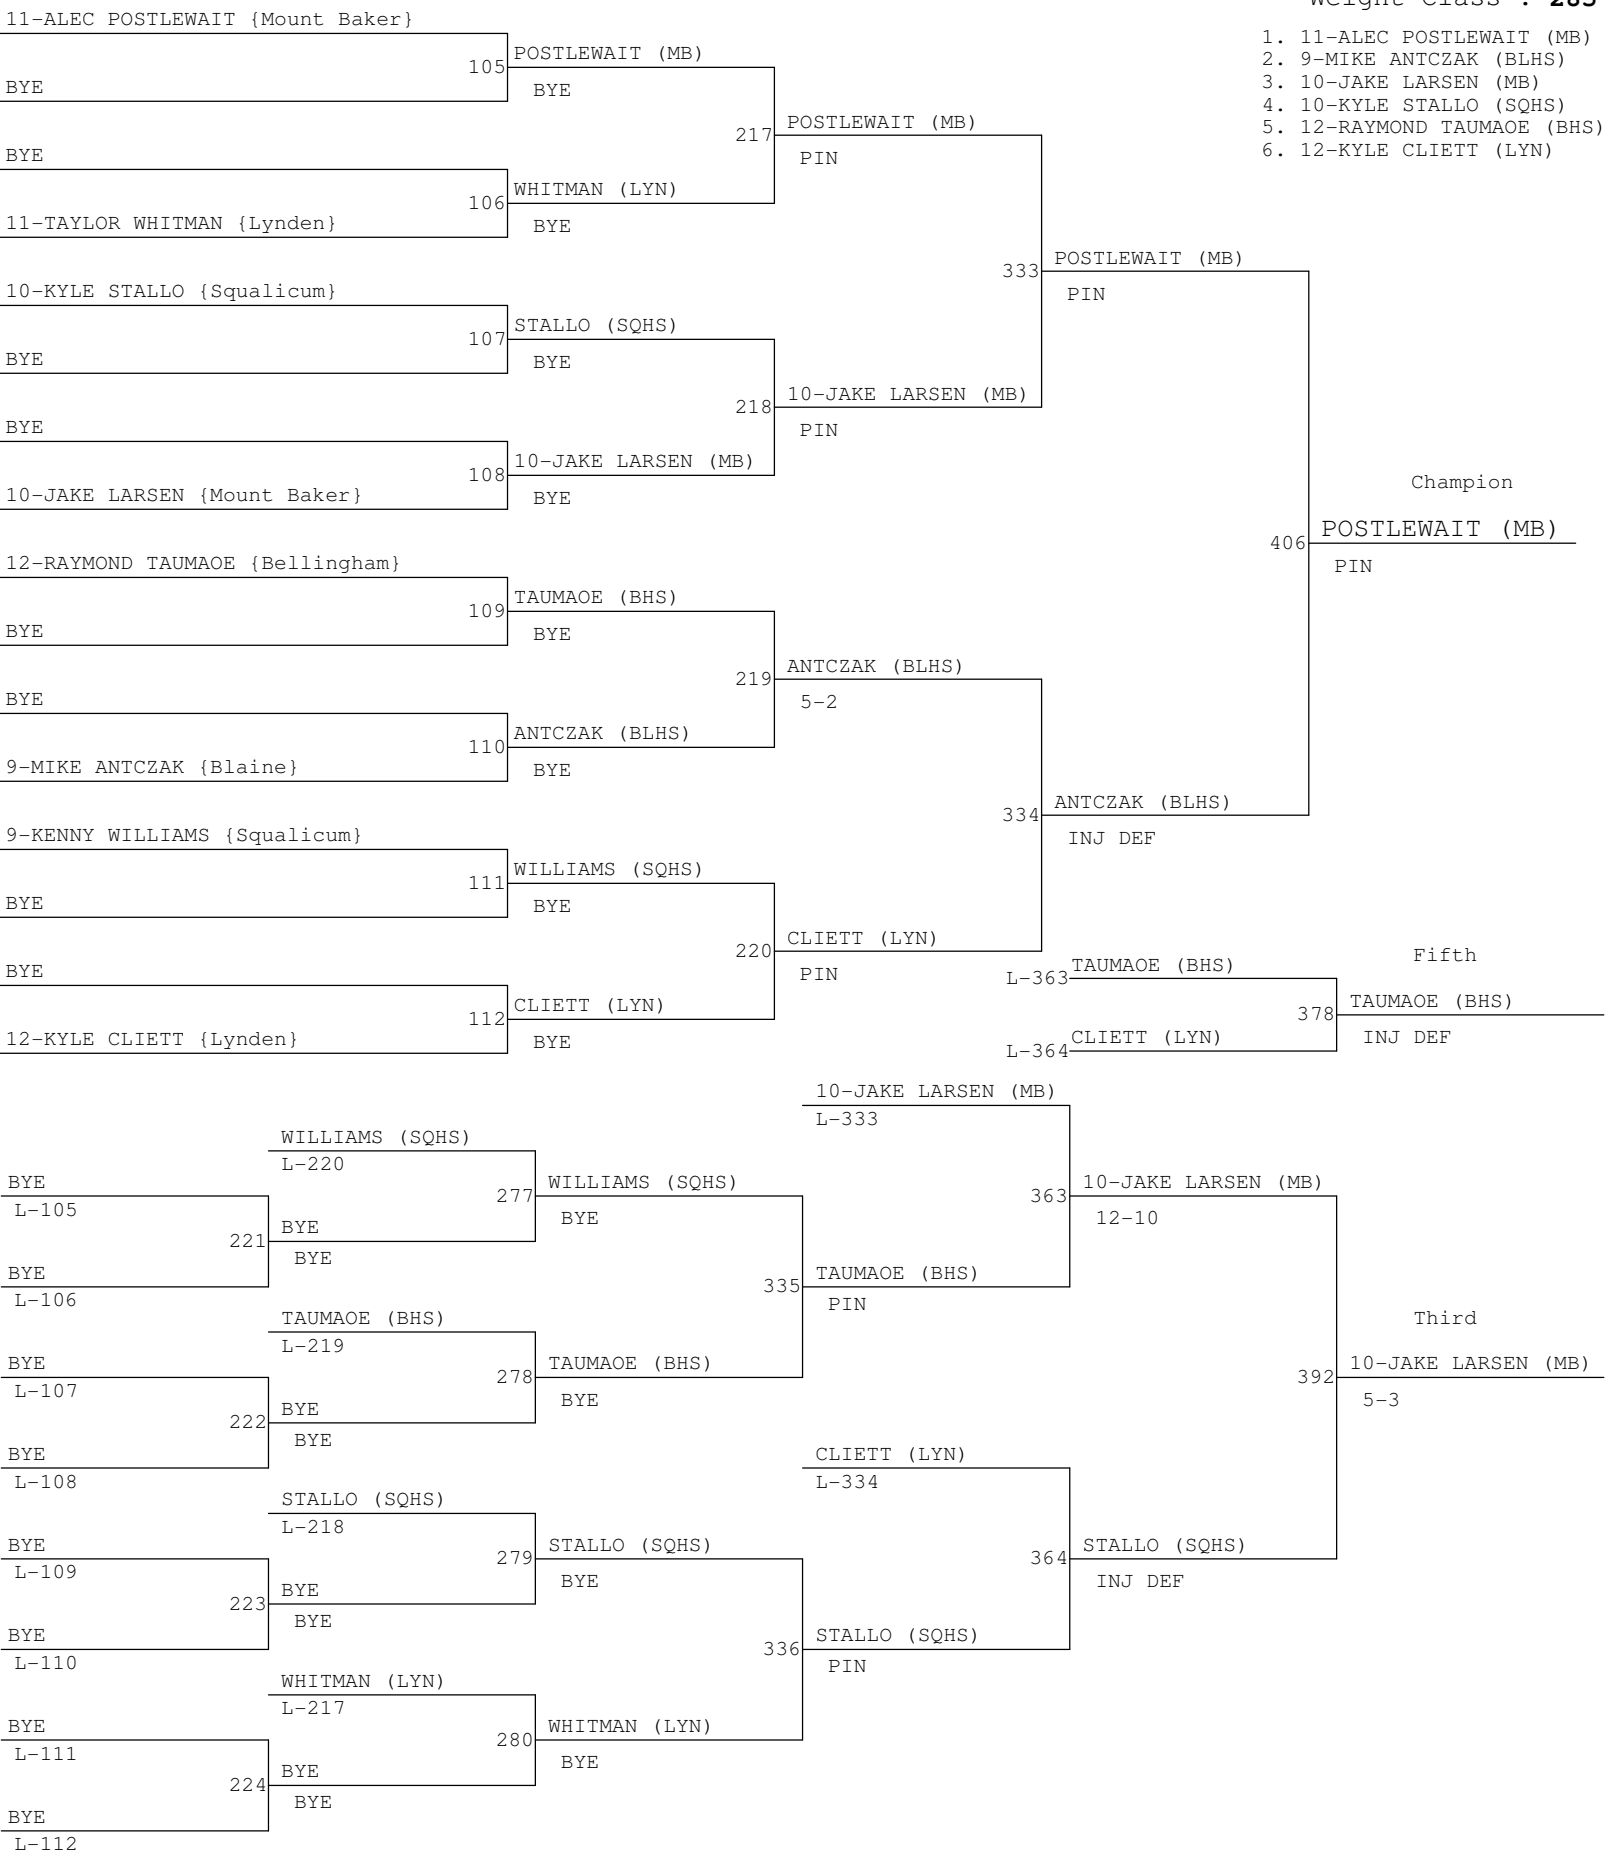

2011 District 1 2A Sub-Regionals

Weight Class : **285**

1. 11-ALEC POSTLEWAIT (MB)
2. 9-MIKE ANTCZAK (BLHS)
3. 10-JAKE LARSEN (MB)
4. 10-KYLE STALLO (SQHS)
5. 12-RAYMOND TAUMAOE (BHS)
6. 12-KYLE CLIETT (LYN)

2011 District 1 2A Sub-Regionals

1..Mount Baker.....	318
2..Burlington-Edison.....	264
3..Blaine.....	207
4..Squalicum.....	201
5..Bellingham.....	174
6..Lynden.....	165
7..Anacortes.....	105
8..Sehome.....	96.5