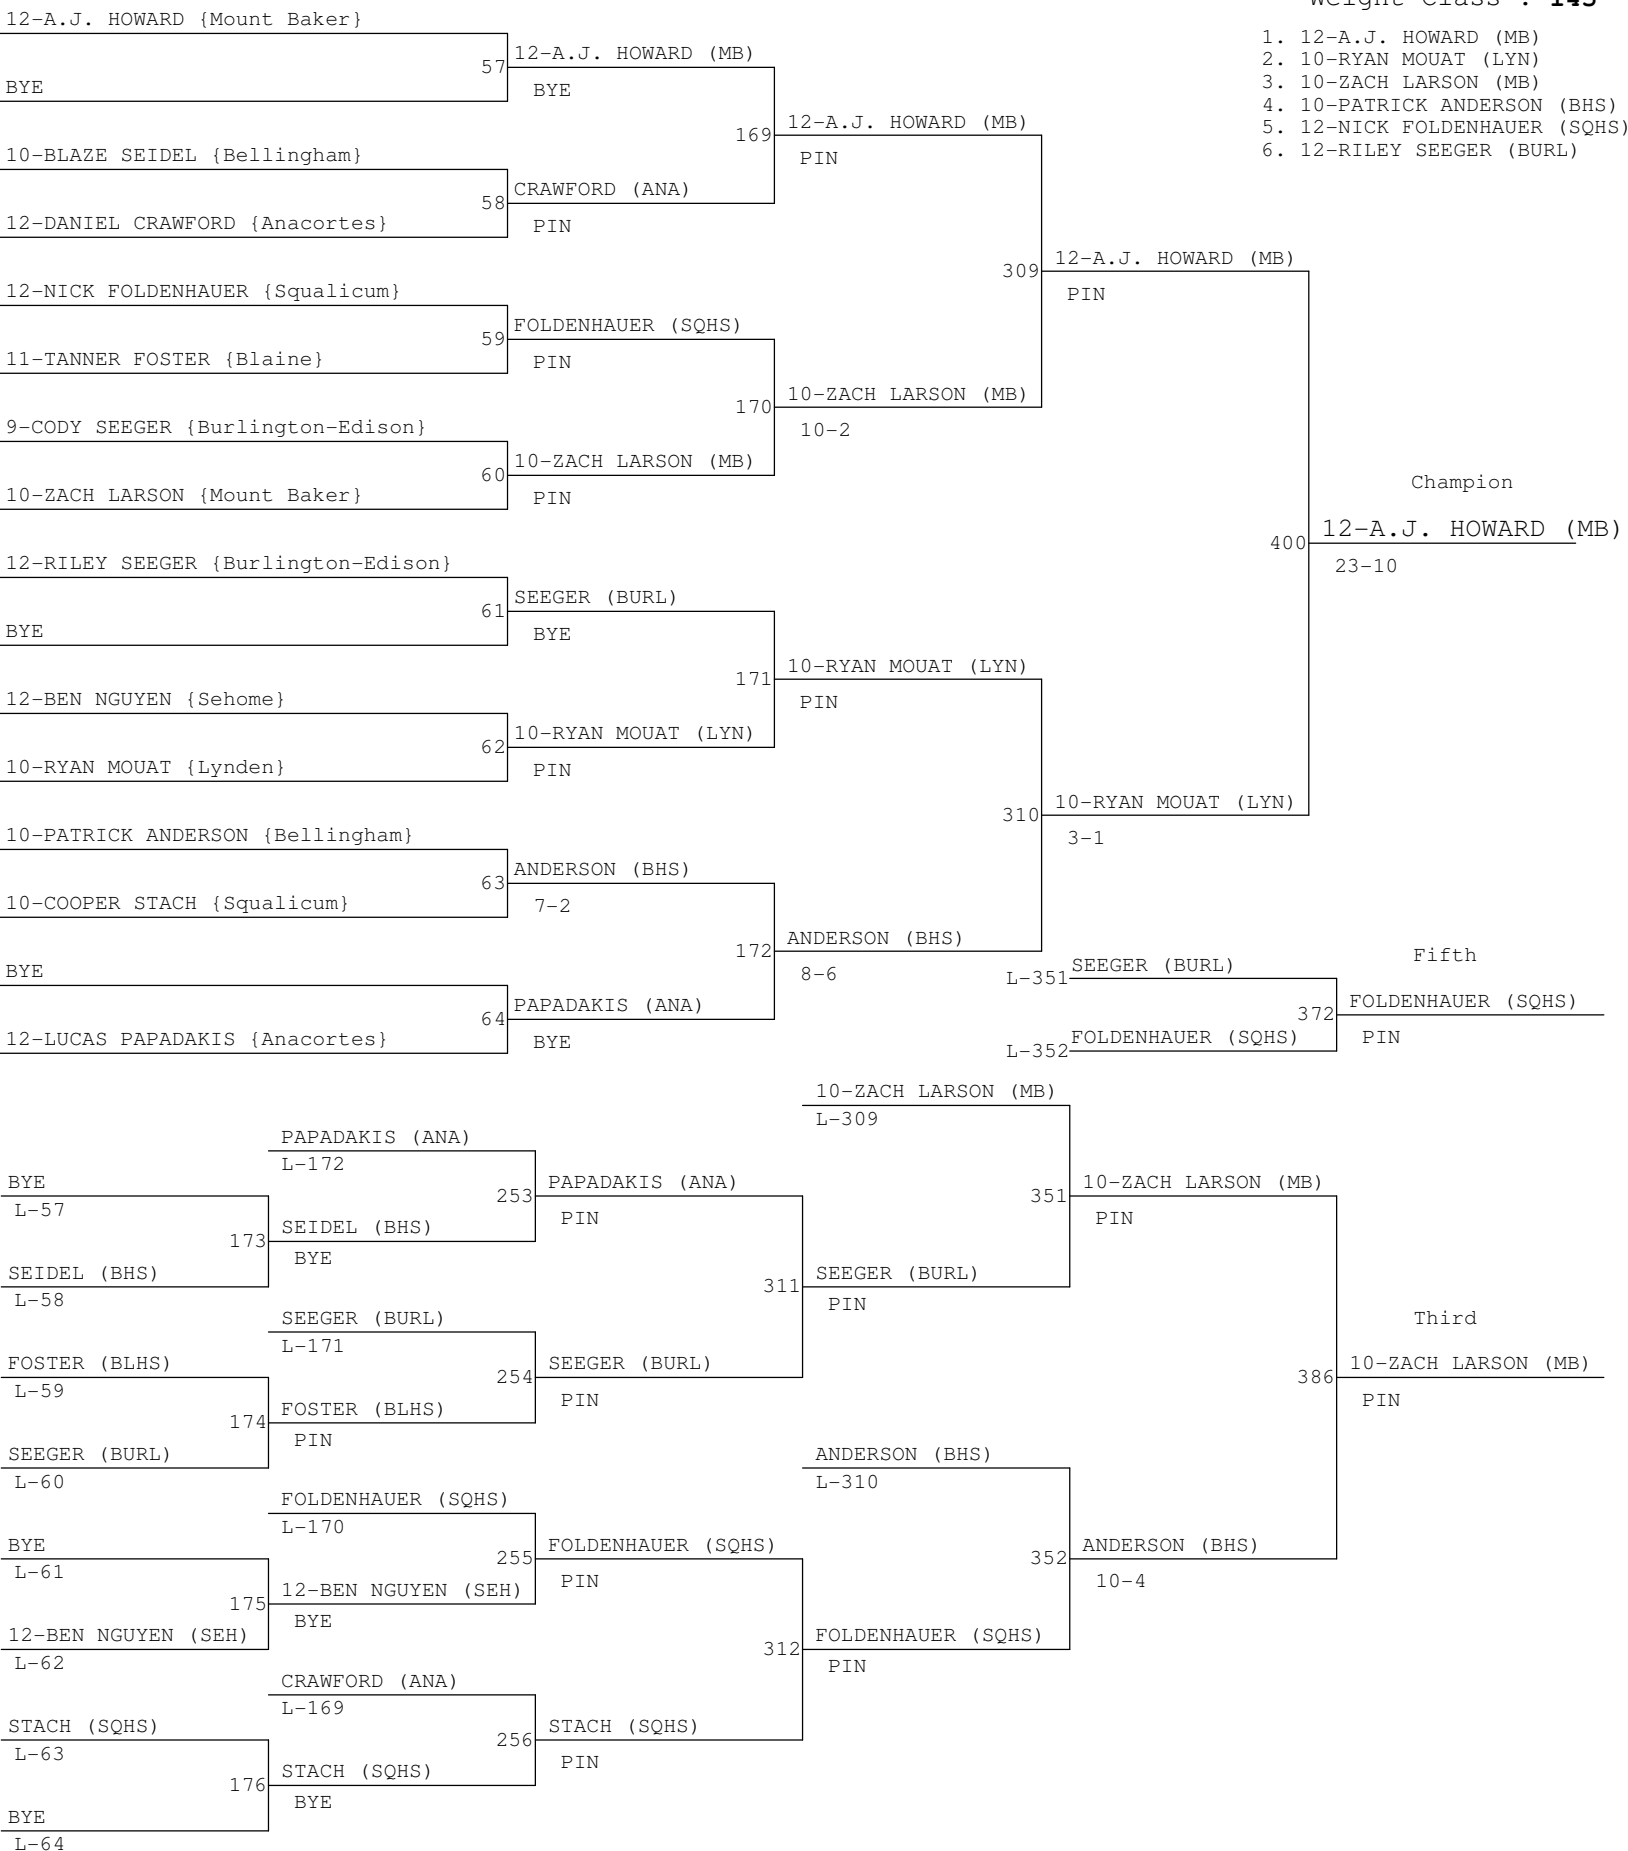

2011 District 1 2A Sub-Regionals

Weight Class : 145