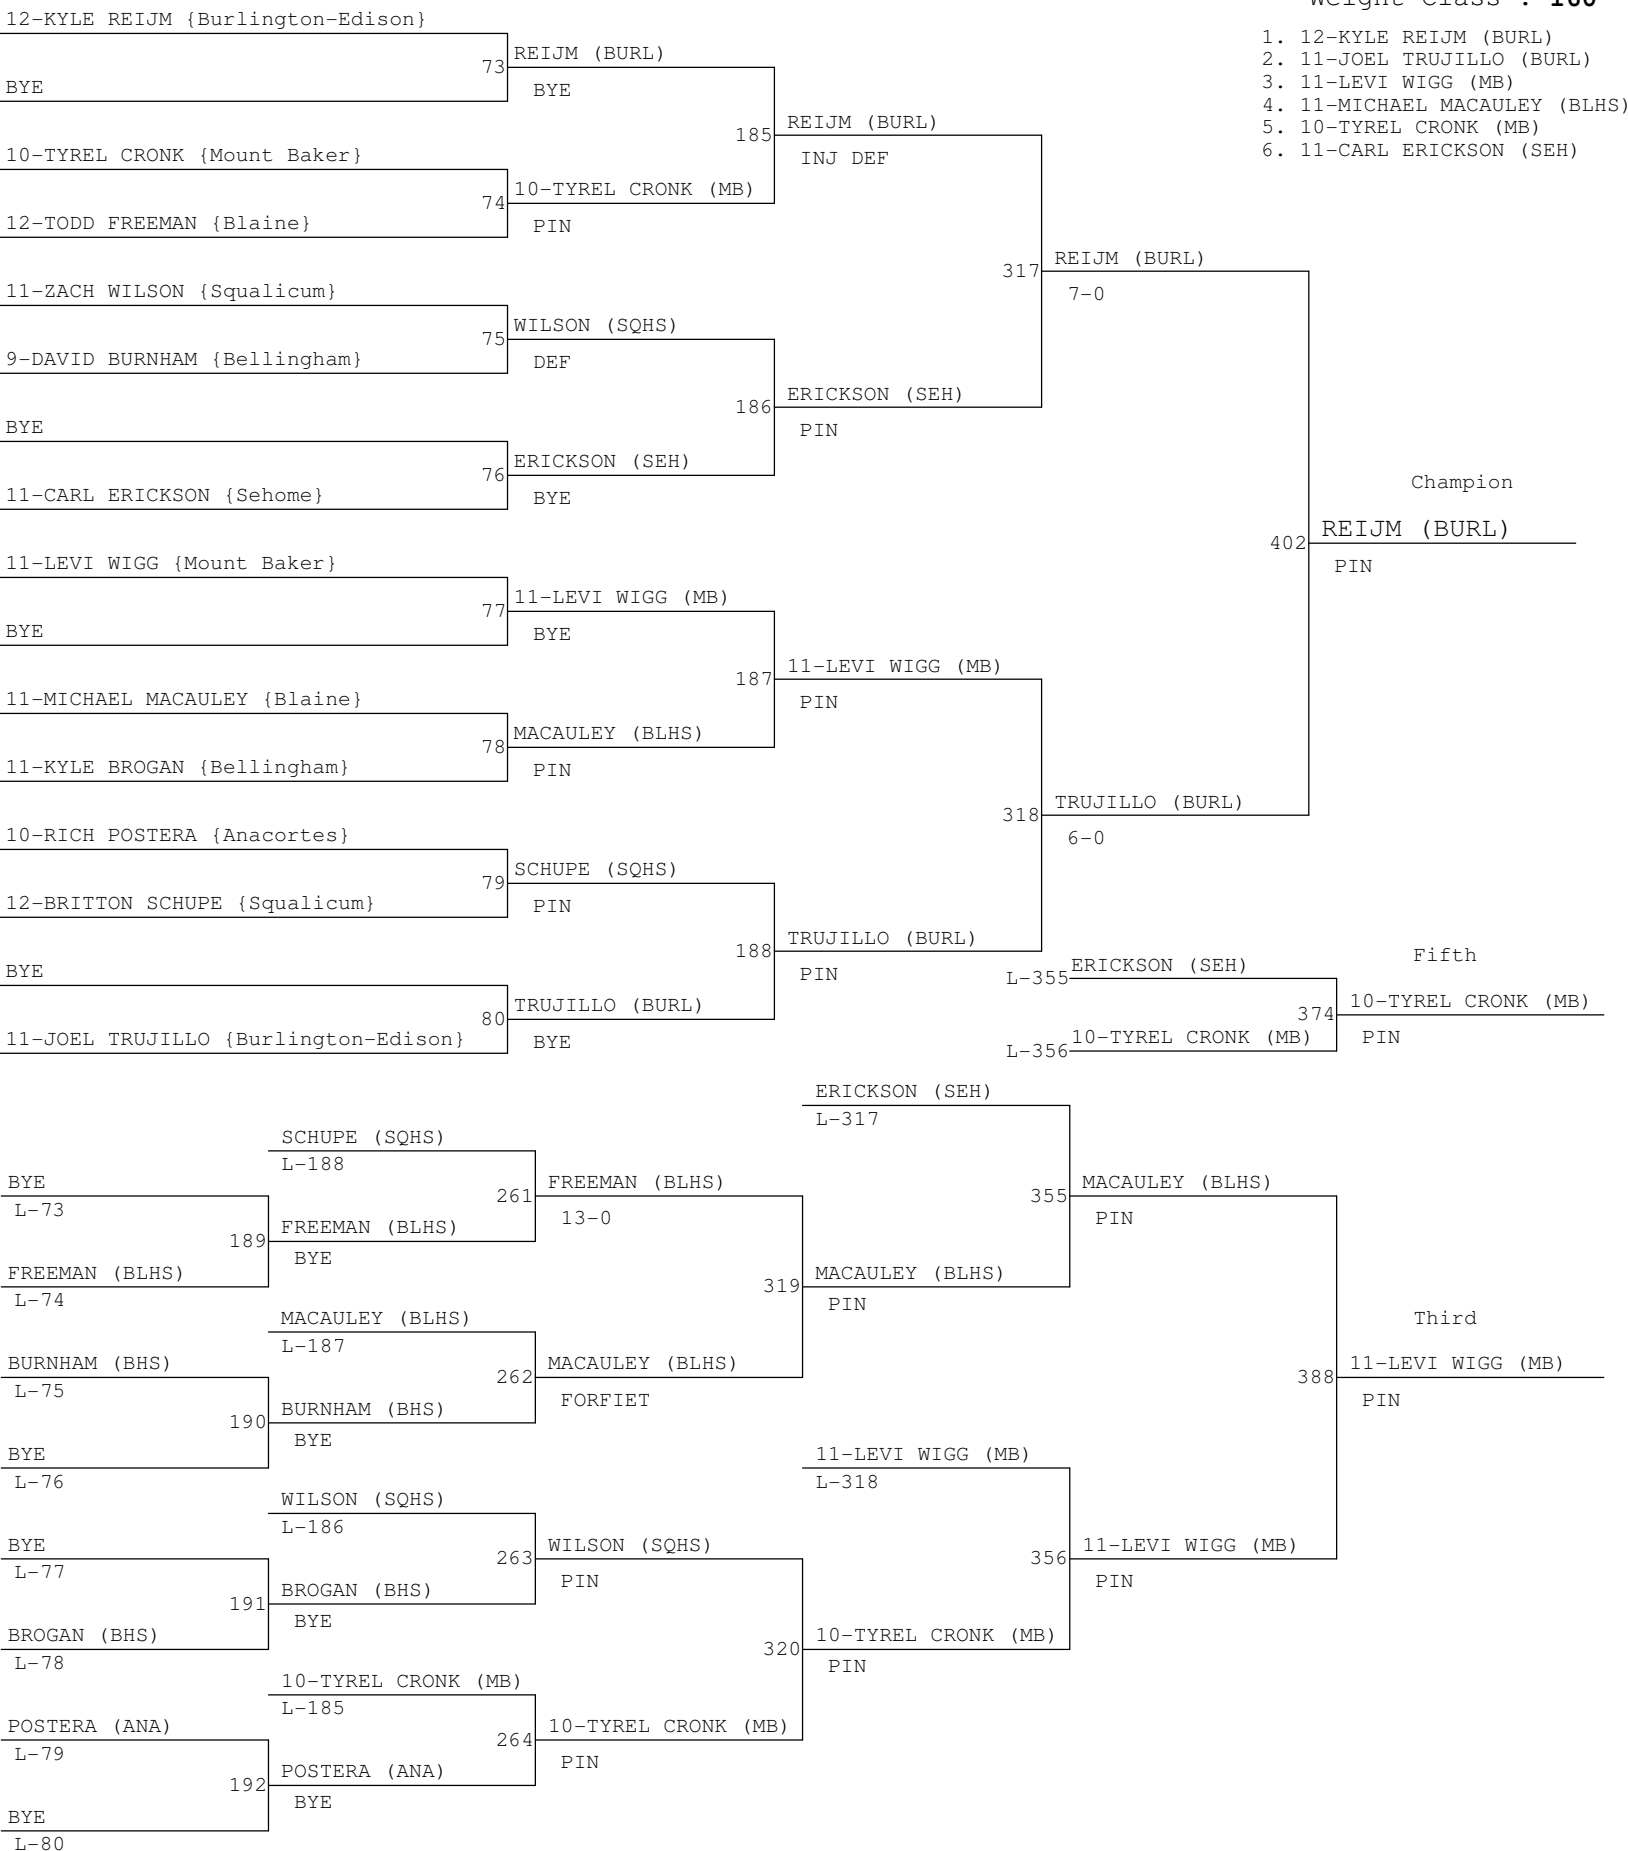

2011 District 1 2A Sub-Regionals

Weight Class : 160