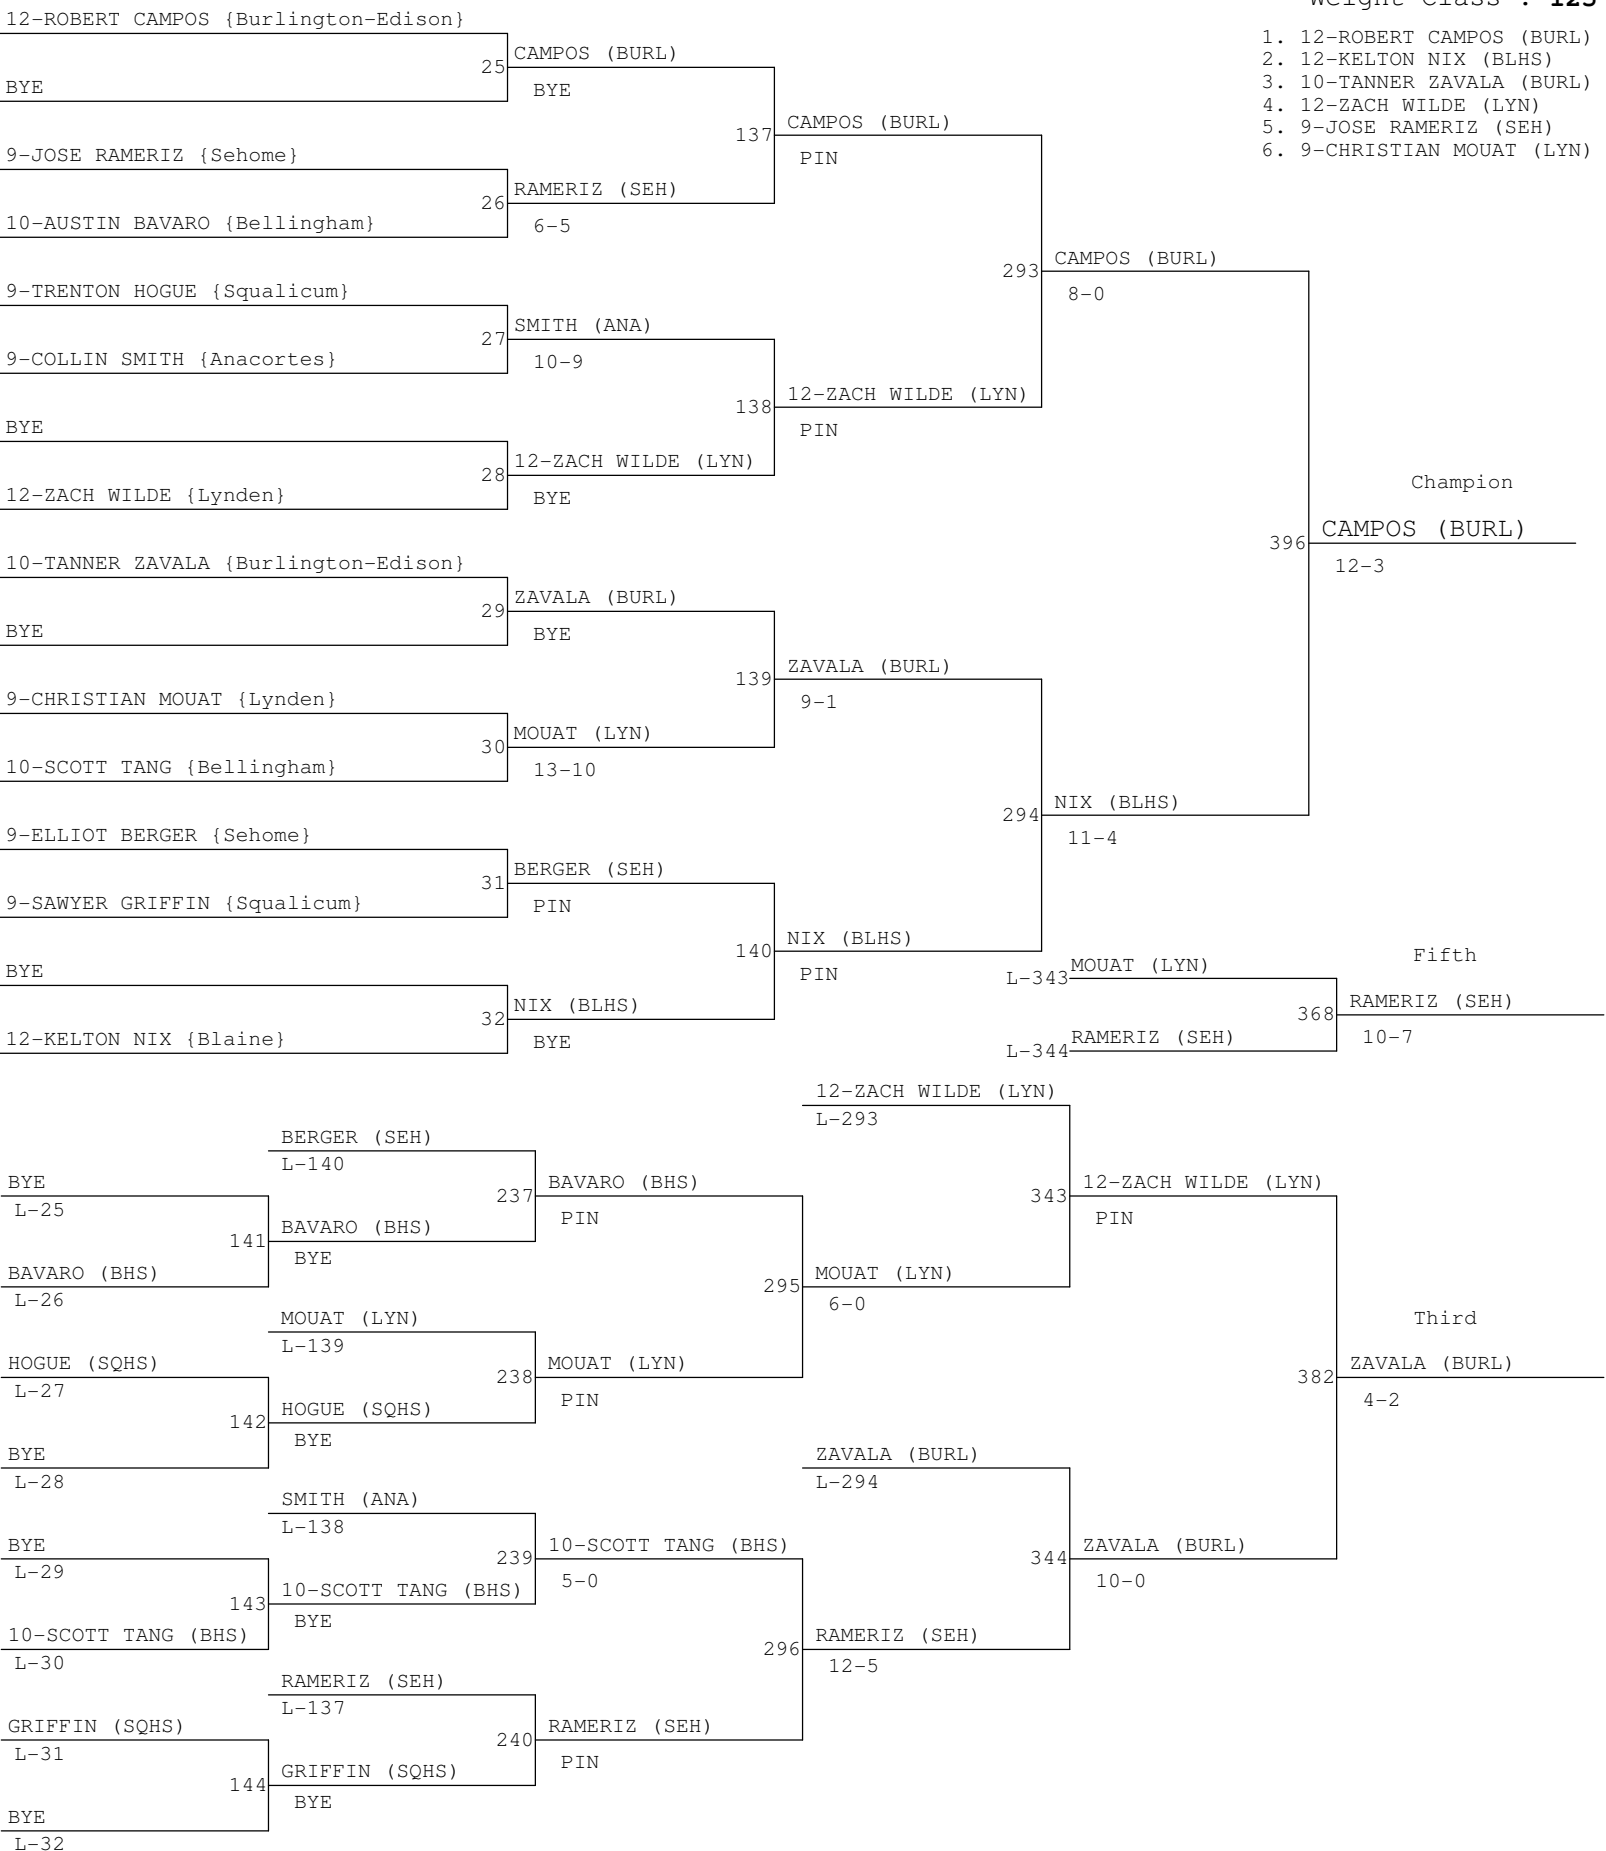

Weight Class : **119**

2011 District 1 2A Sub-Regionals

Weight Class : 125

1. 12-ROBERT CAMPOS (BURL)
2. 12-KELTON NIX (BLHS)
3. 10-TANNER ZAVALA (BURL)
4. 12-ZACH WILDE (LYN)
5. 9-JOSE RAMERIZ (SEH)
6. 9-CHRISTIAN MOUAT (LYN)