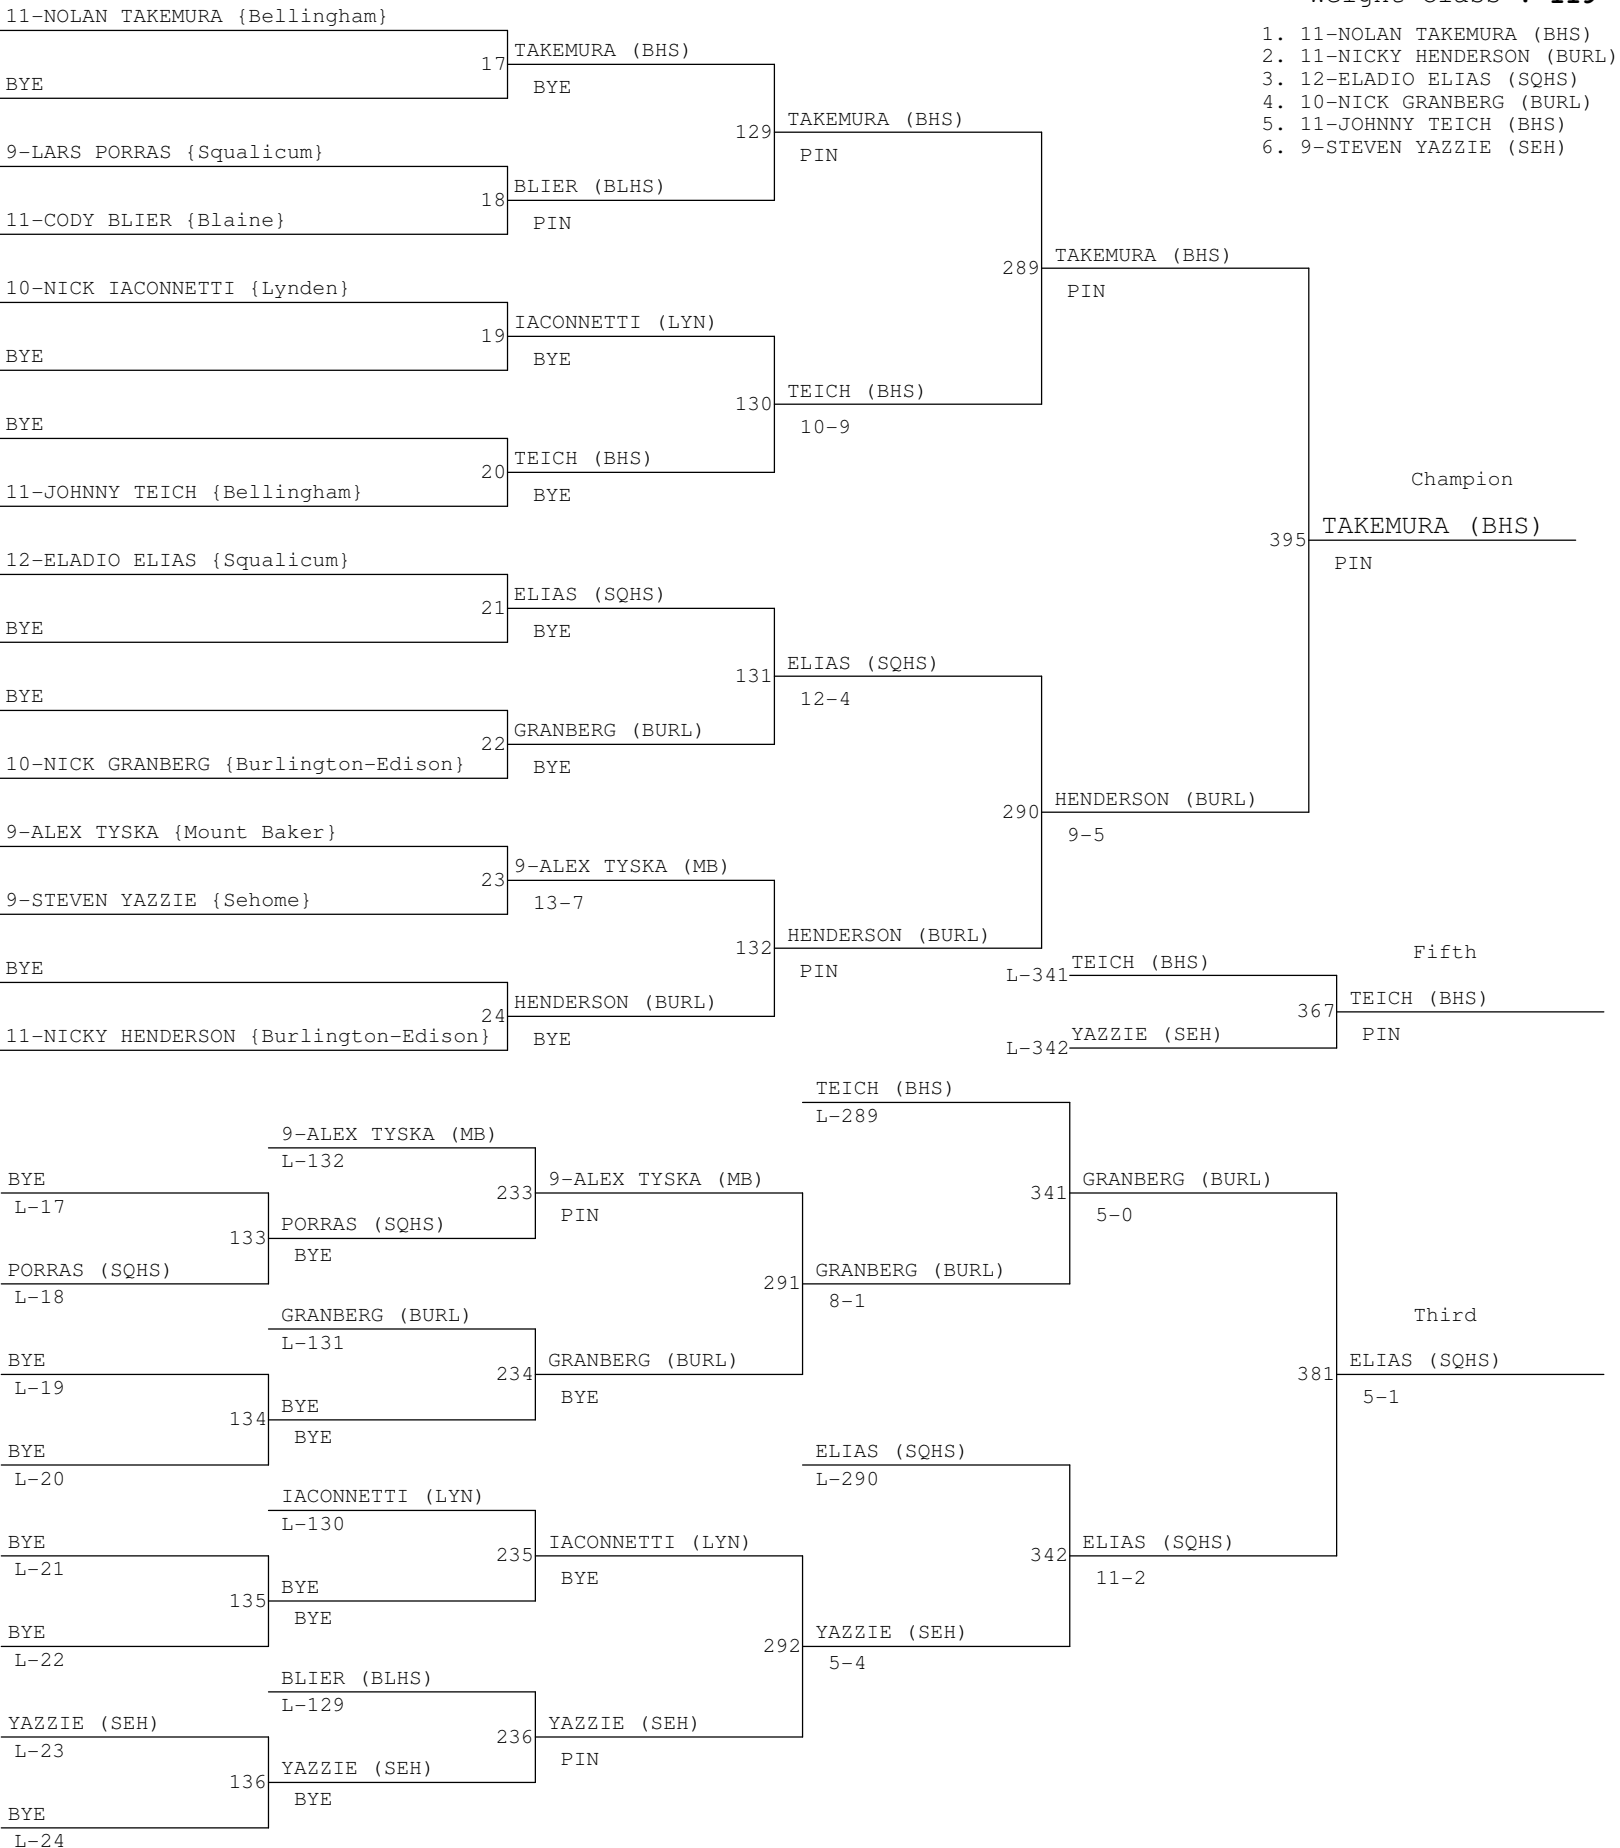

2011 District 1 2A Sub-Regionals

Weight Class : **119**