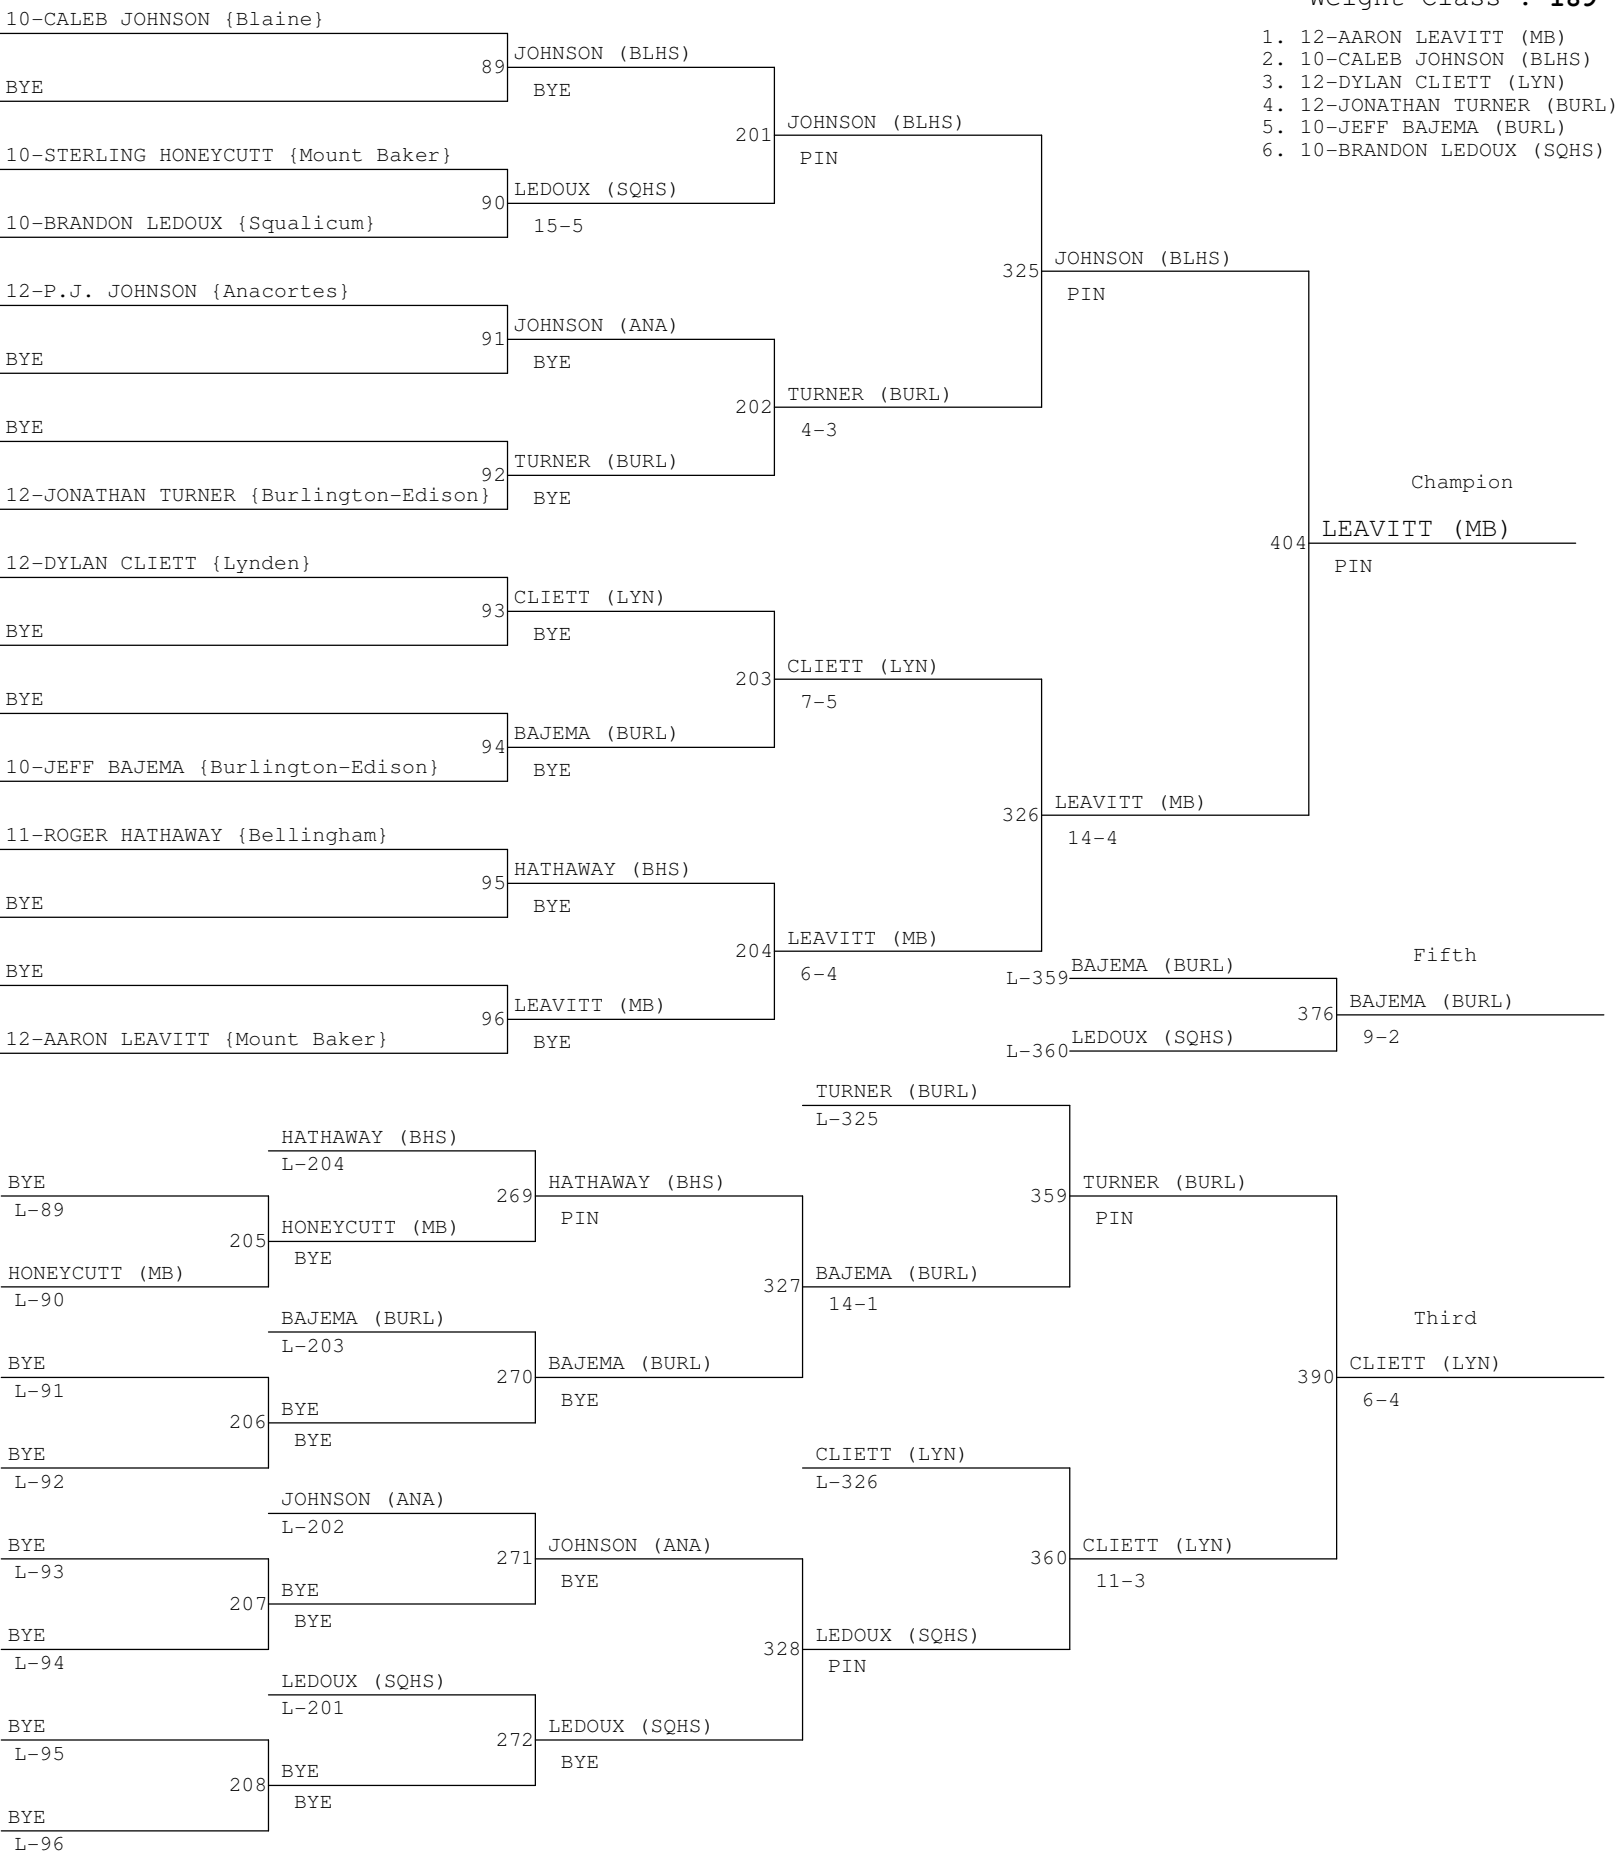

2011 District 1 2A Sub-Regionals

Weight Class : **189**

1. 12-AARON LEAVITT (MB)
2. 10-CALEB JOHNSON (BLHS)
3. 12-DYLAN CLIETT (LYN)
4. 12-JONATHAN TURNER (BURL)
5. 10-JEFF BAJEMA (BURL)
6. 10-BRANDON LEDOUX (SQHS)