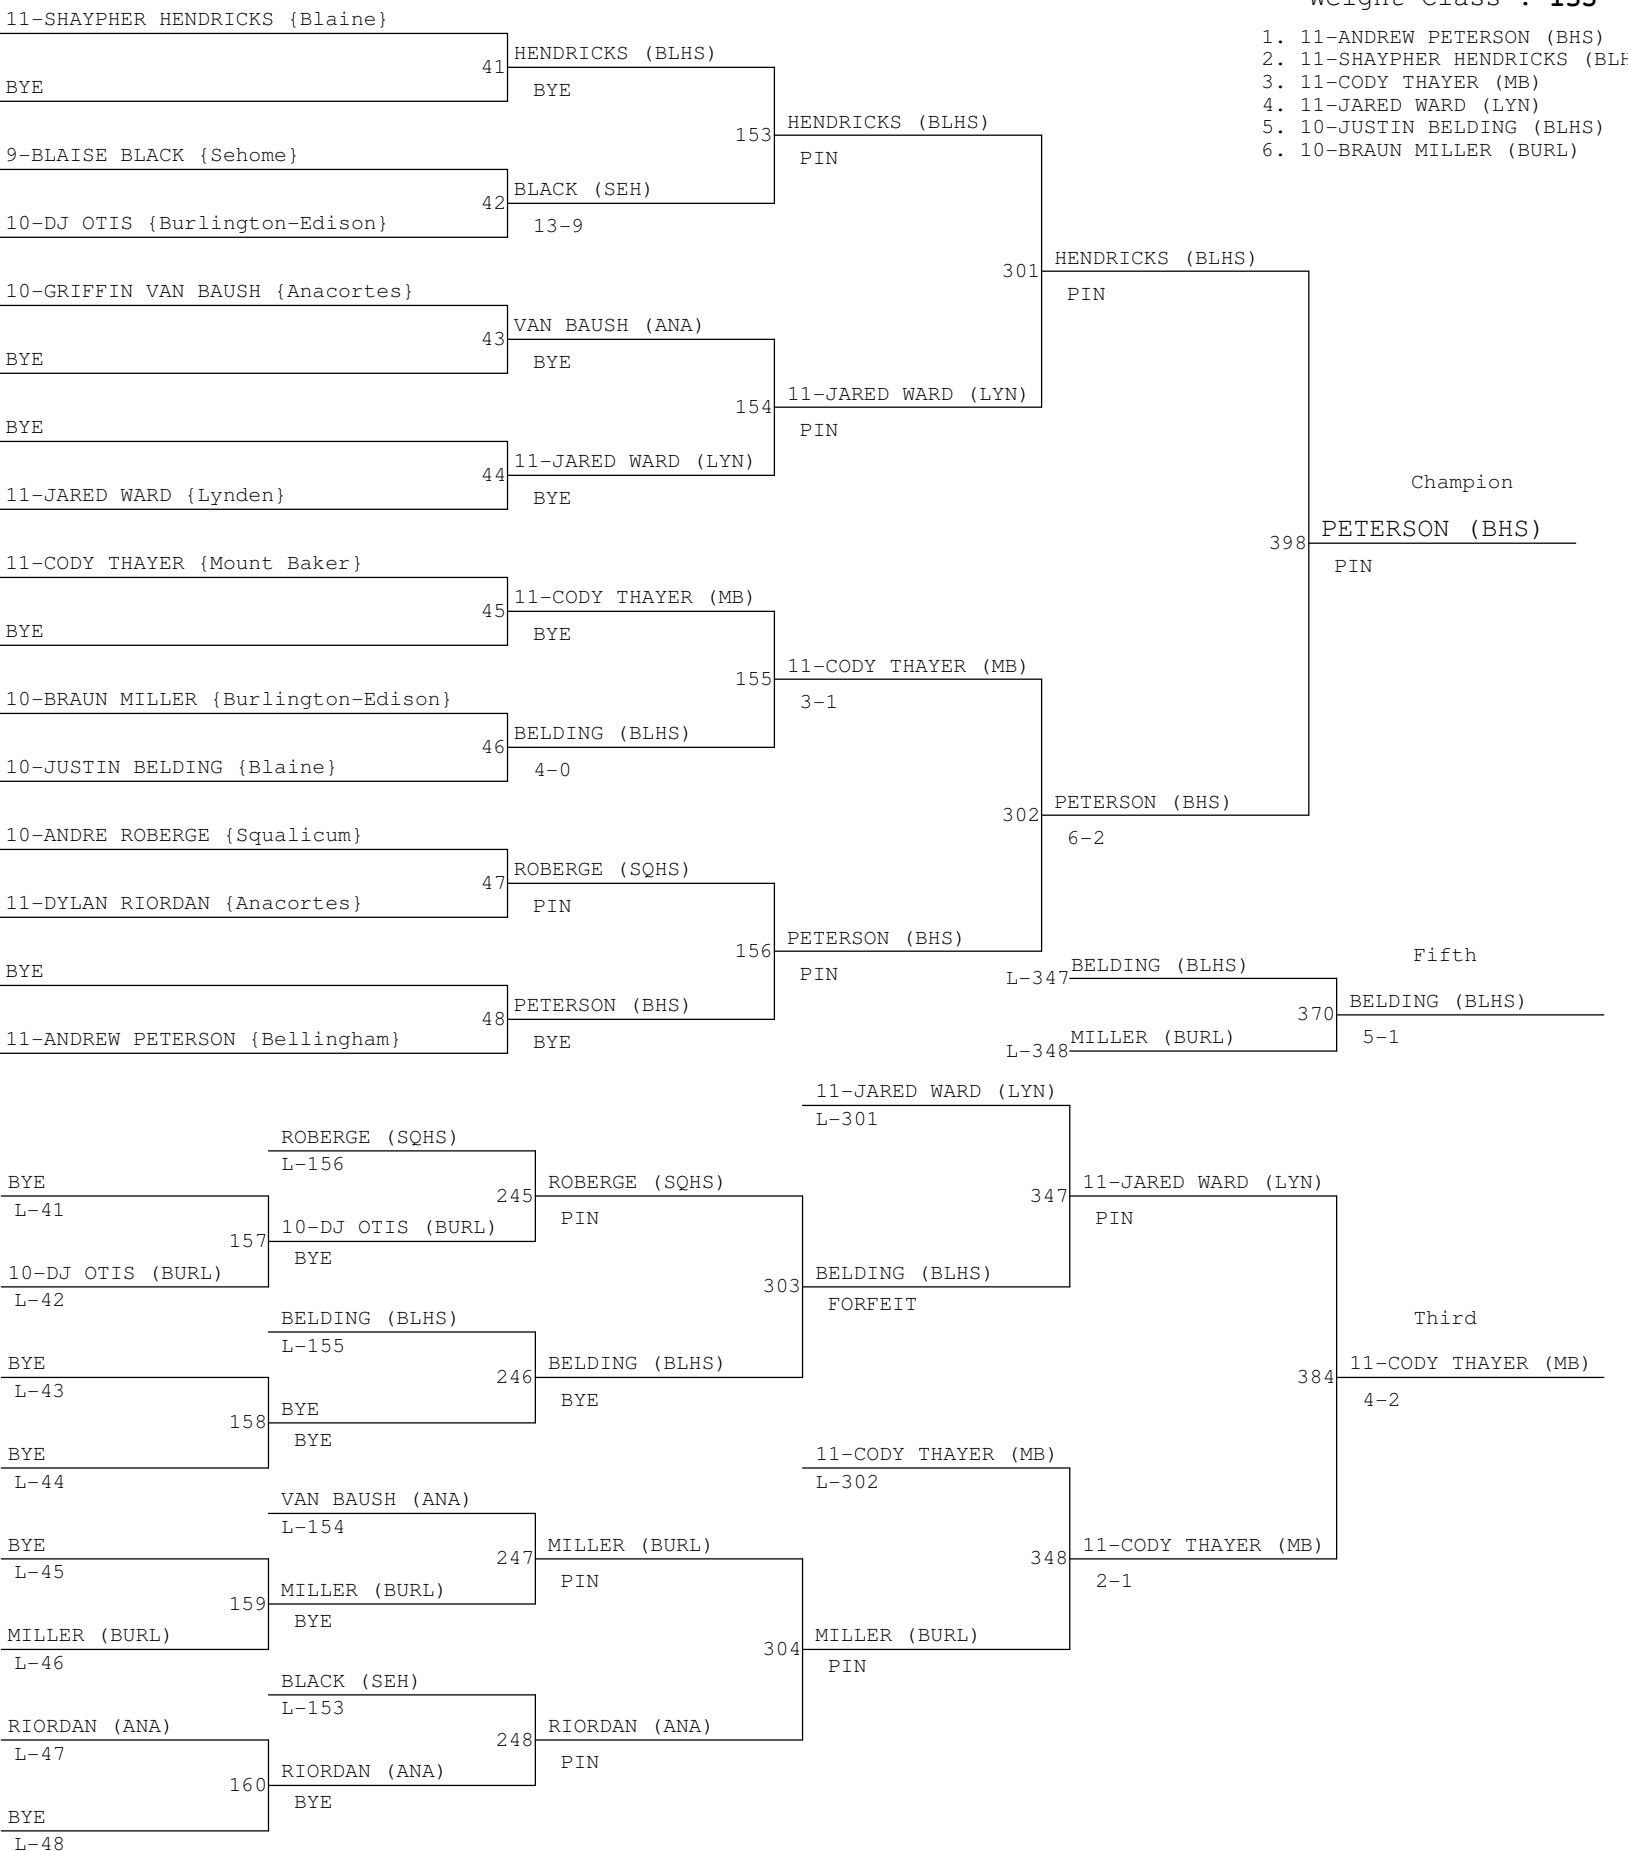

2011 District 1 2A Sub-Regionals

Weight Class : 135