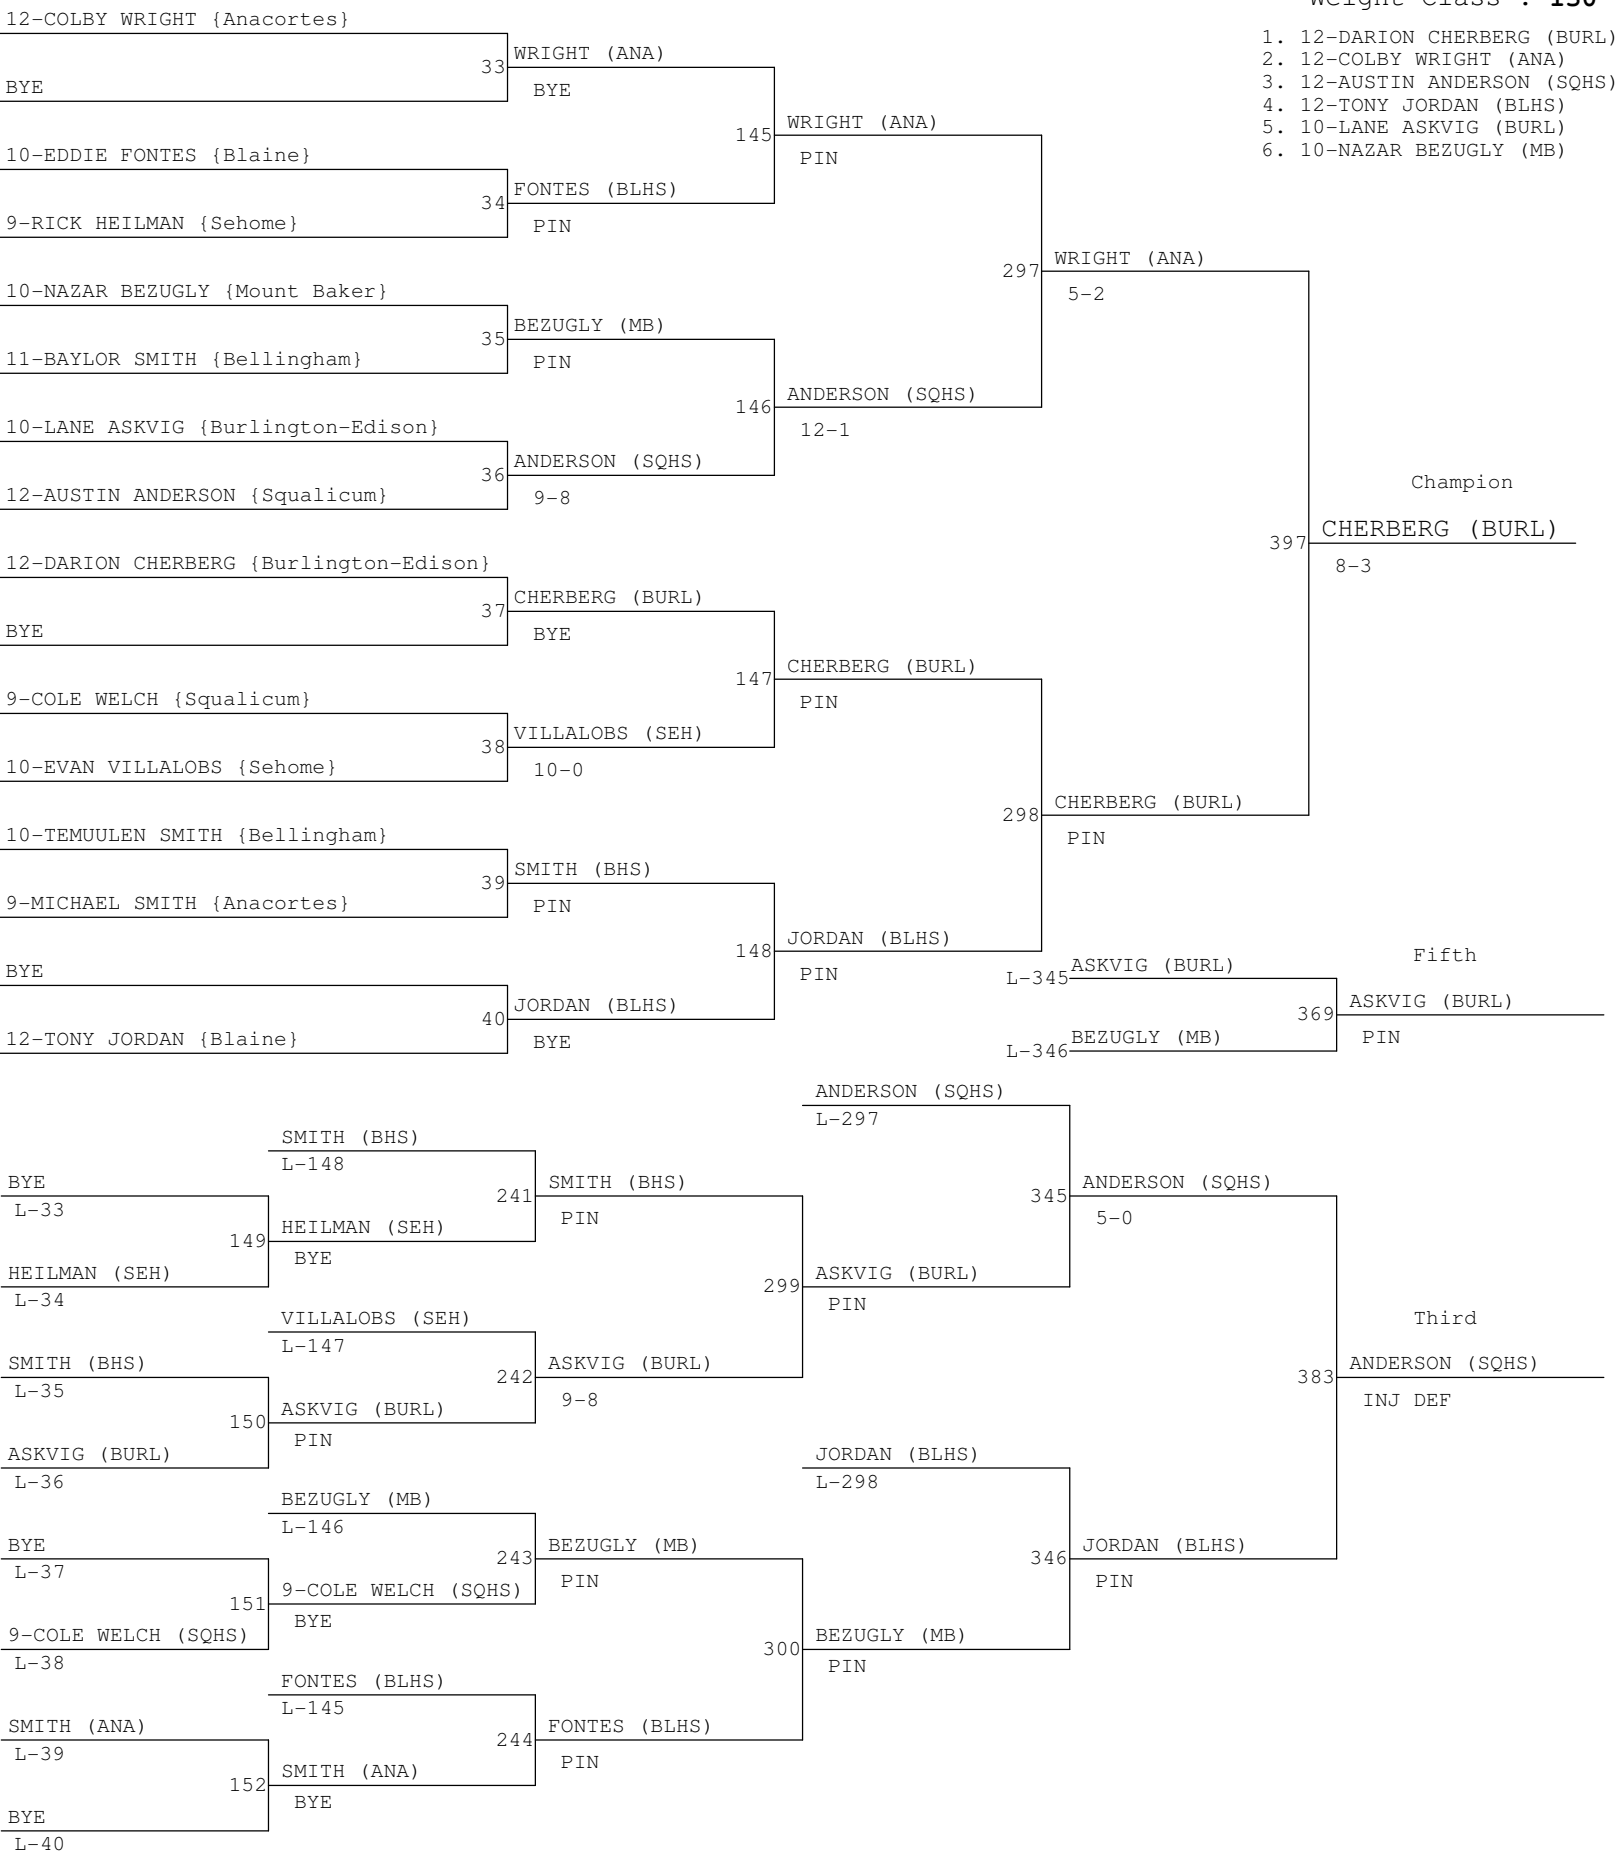

2011 District 1 2A Sub-Regionals

Weight Class : 130