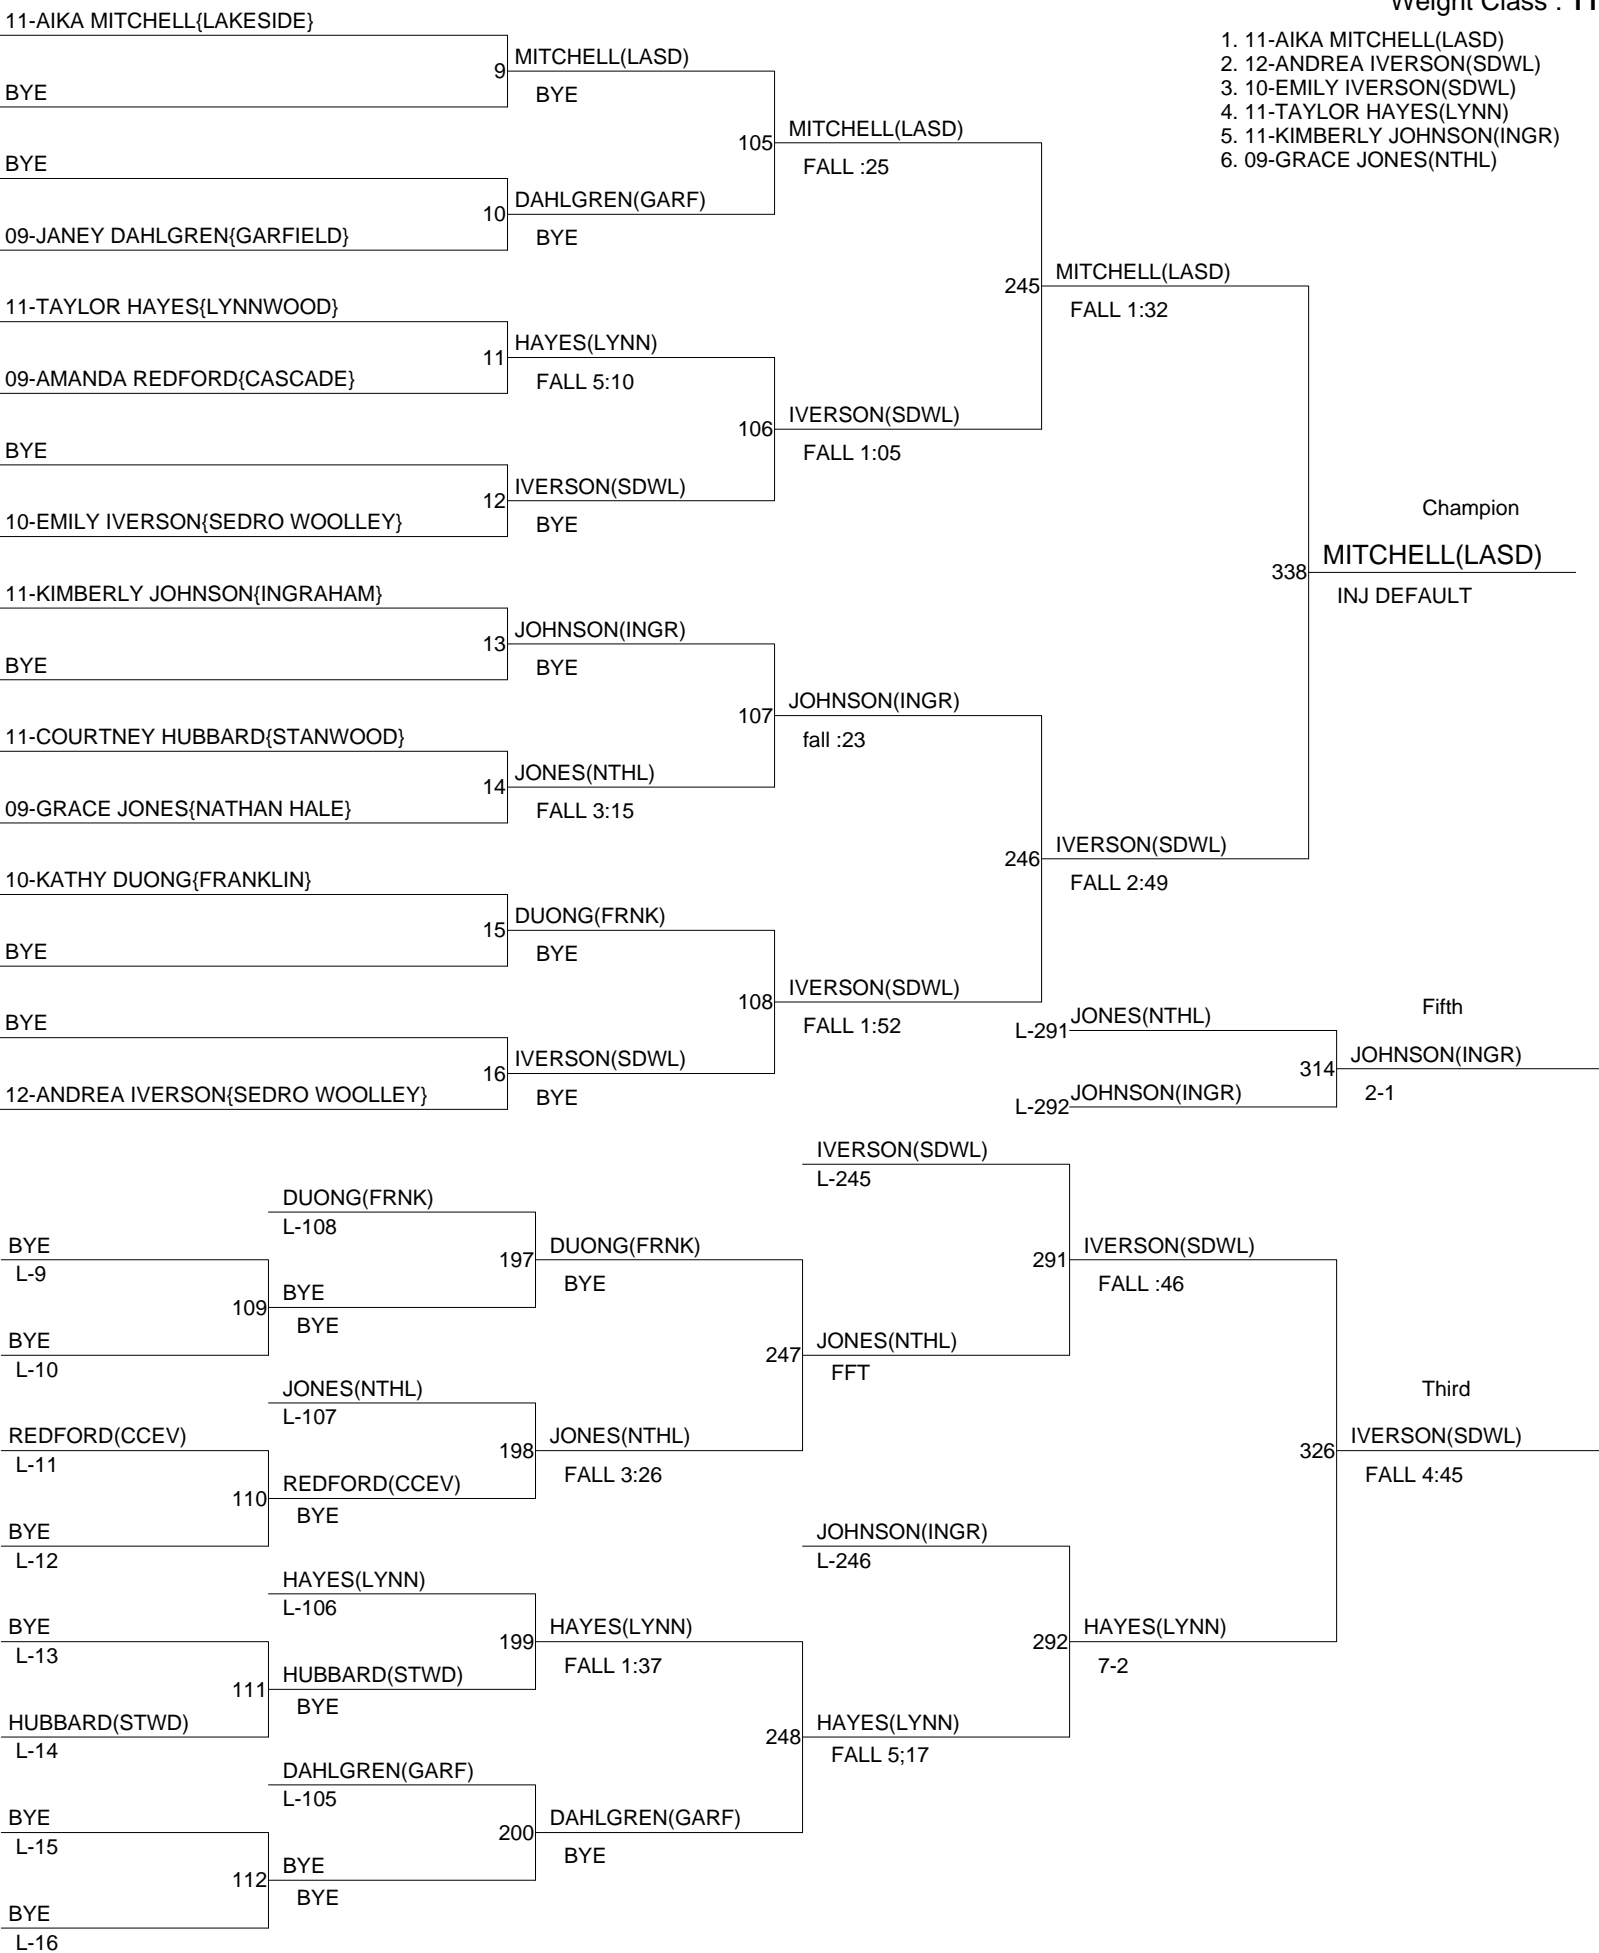

GIRLS SUB-REGION 2 WRESTLING CHAMPIONSHIPS

Weight Class : **112**