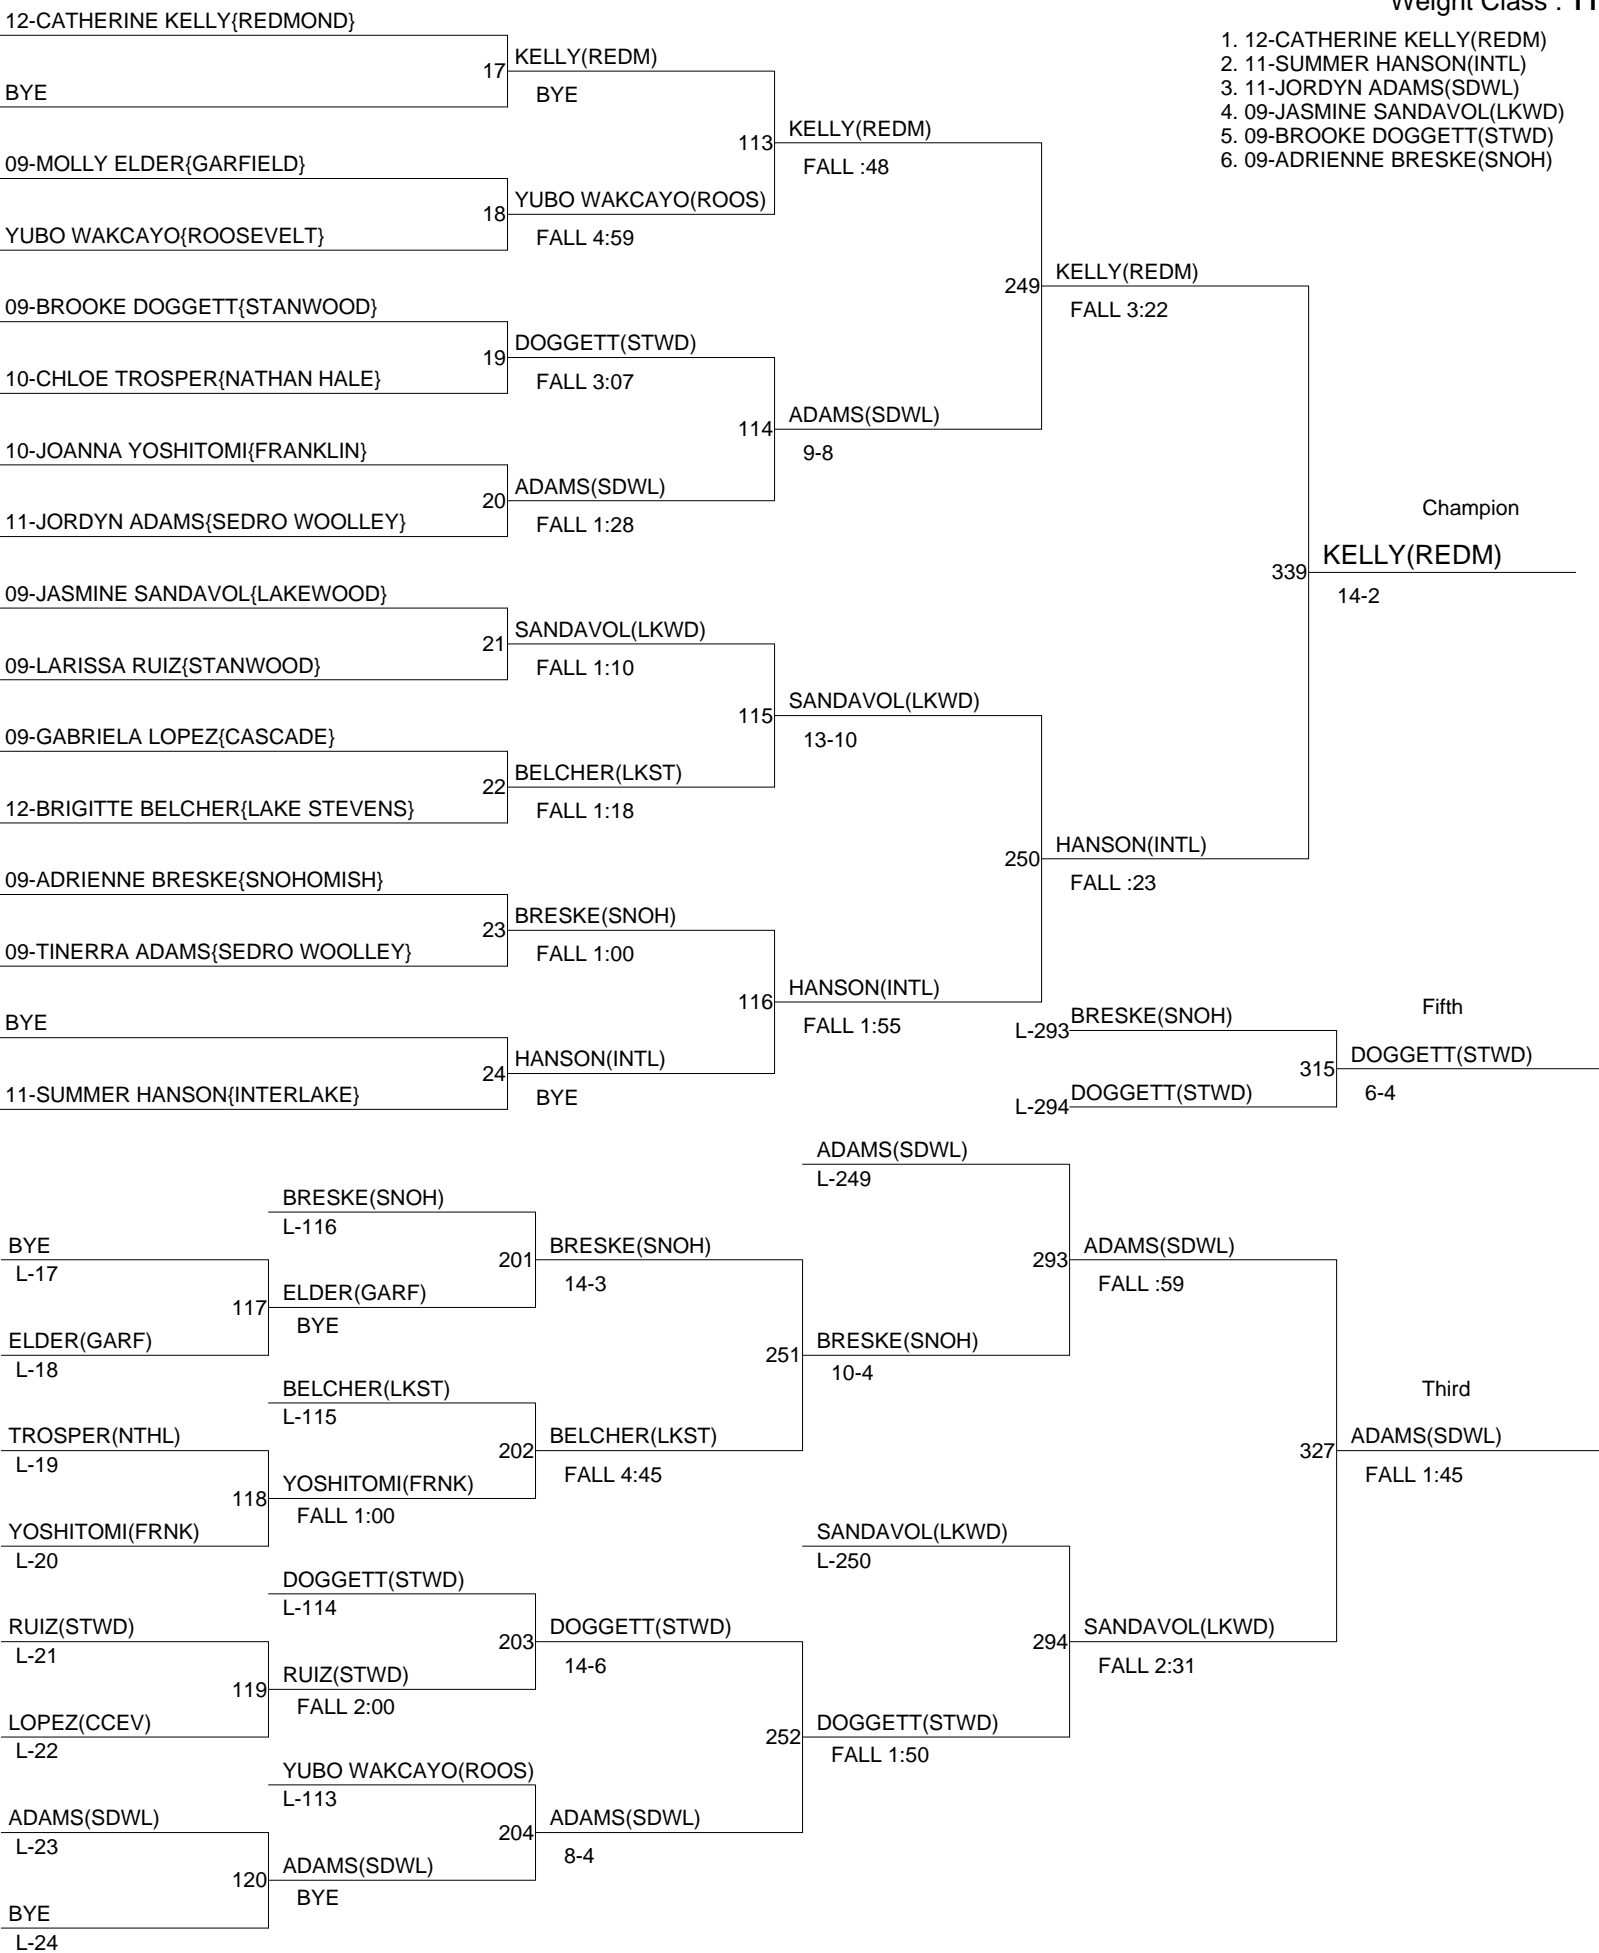

GIRLS SUB-REGION 2 WRESTLING CHAMPIONSHIPS

Weight Class : **119**