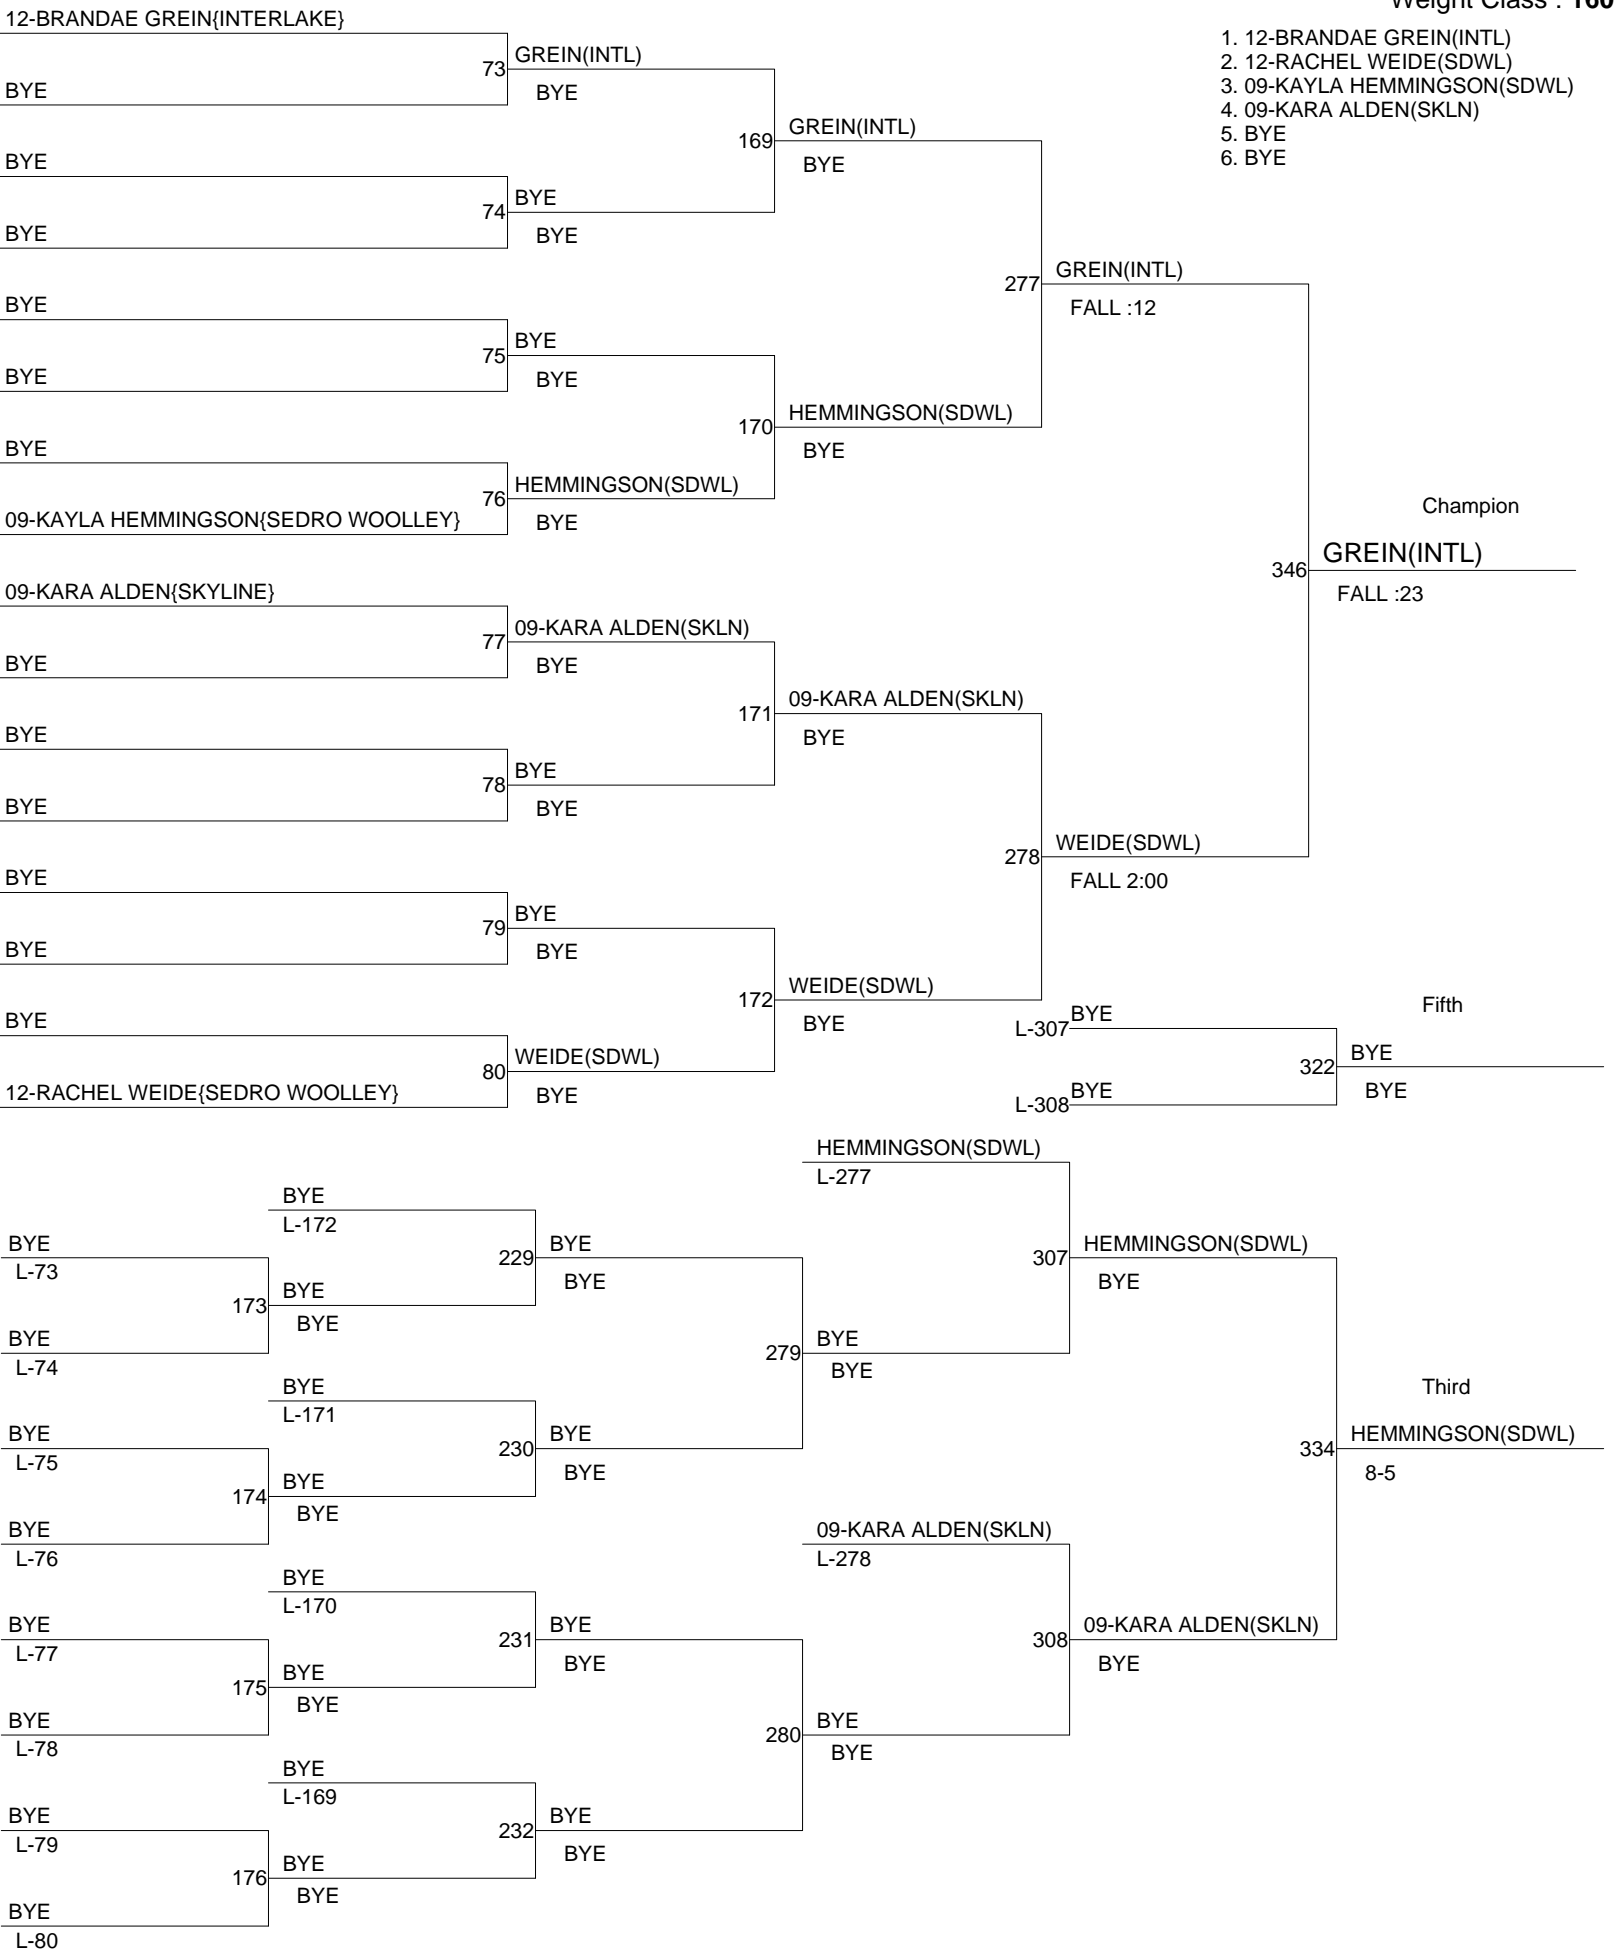

GIRLS SUB-REGION 2 WRESTLING CHAMPIONSHIPS

Weight Class : **160**