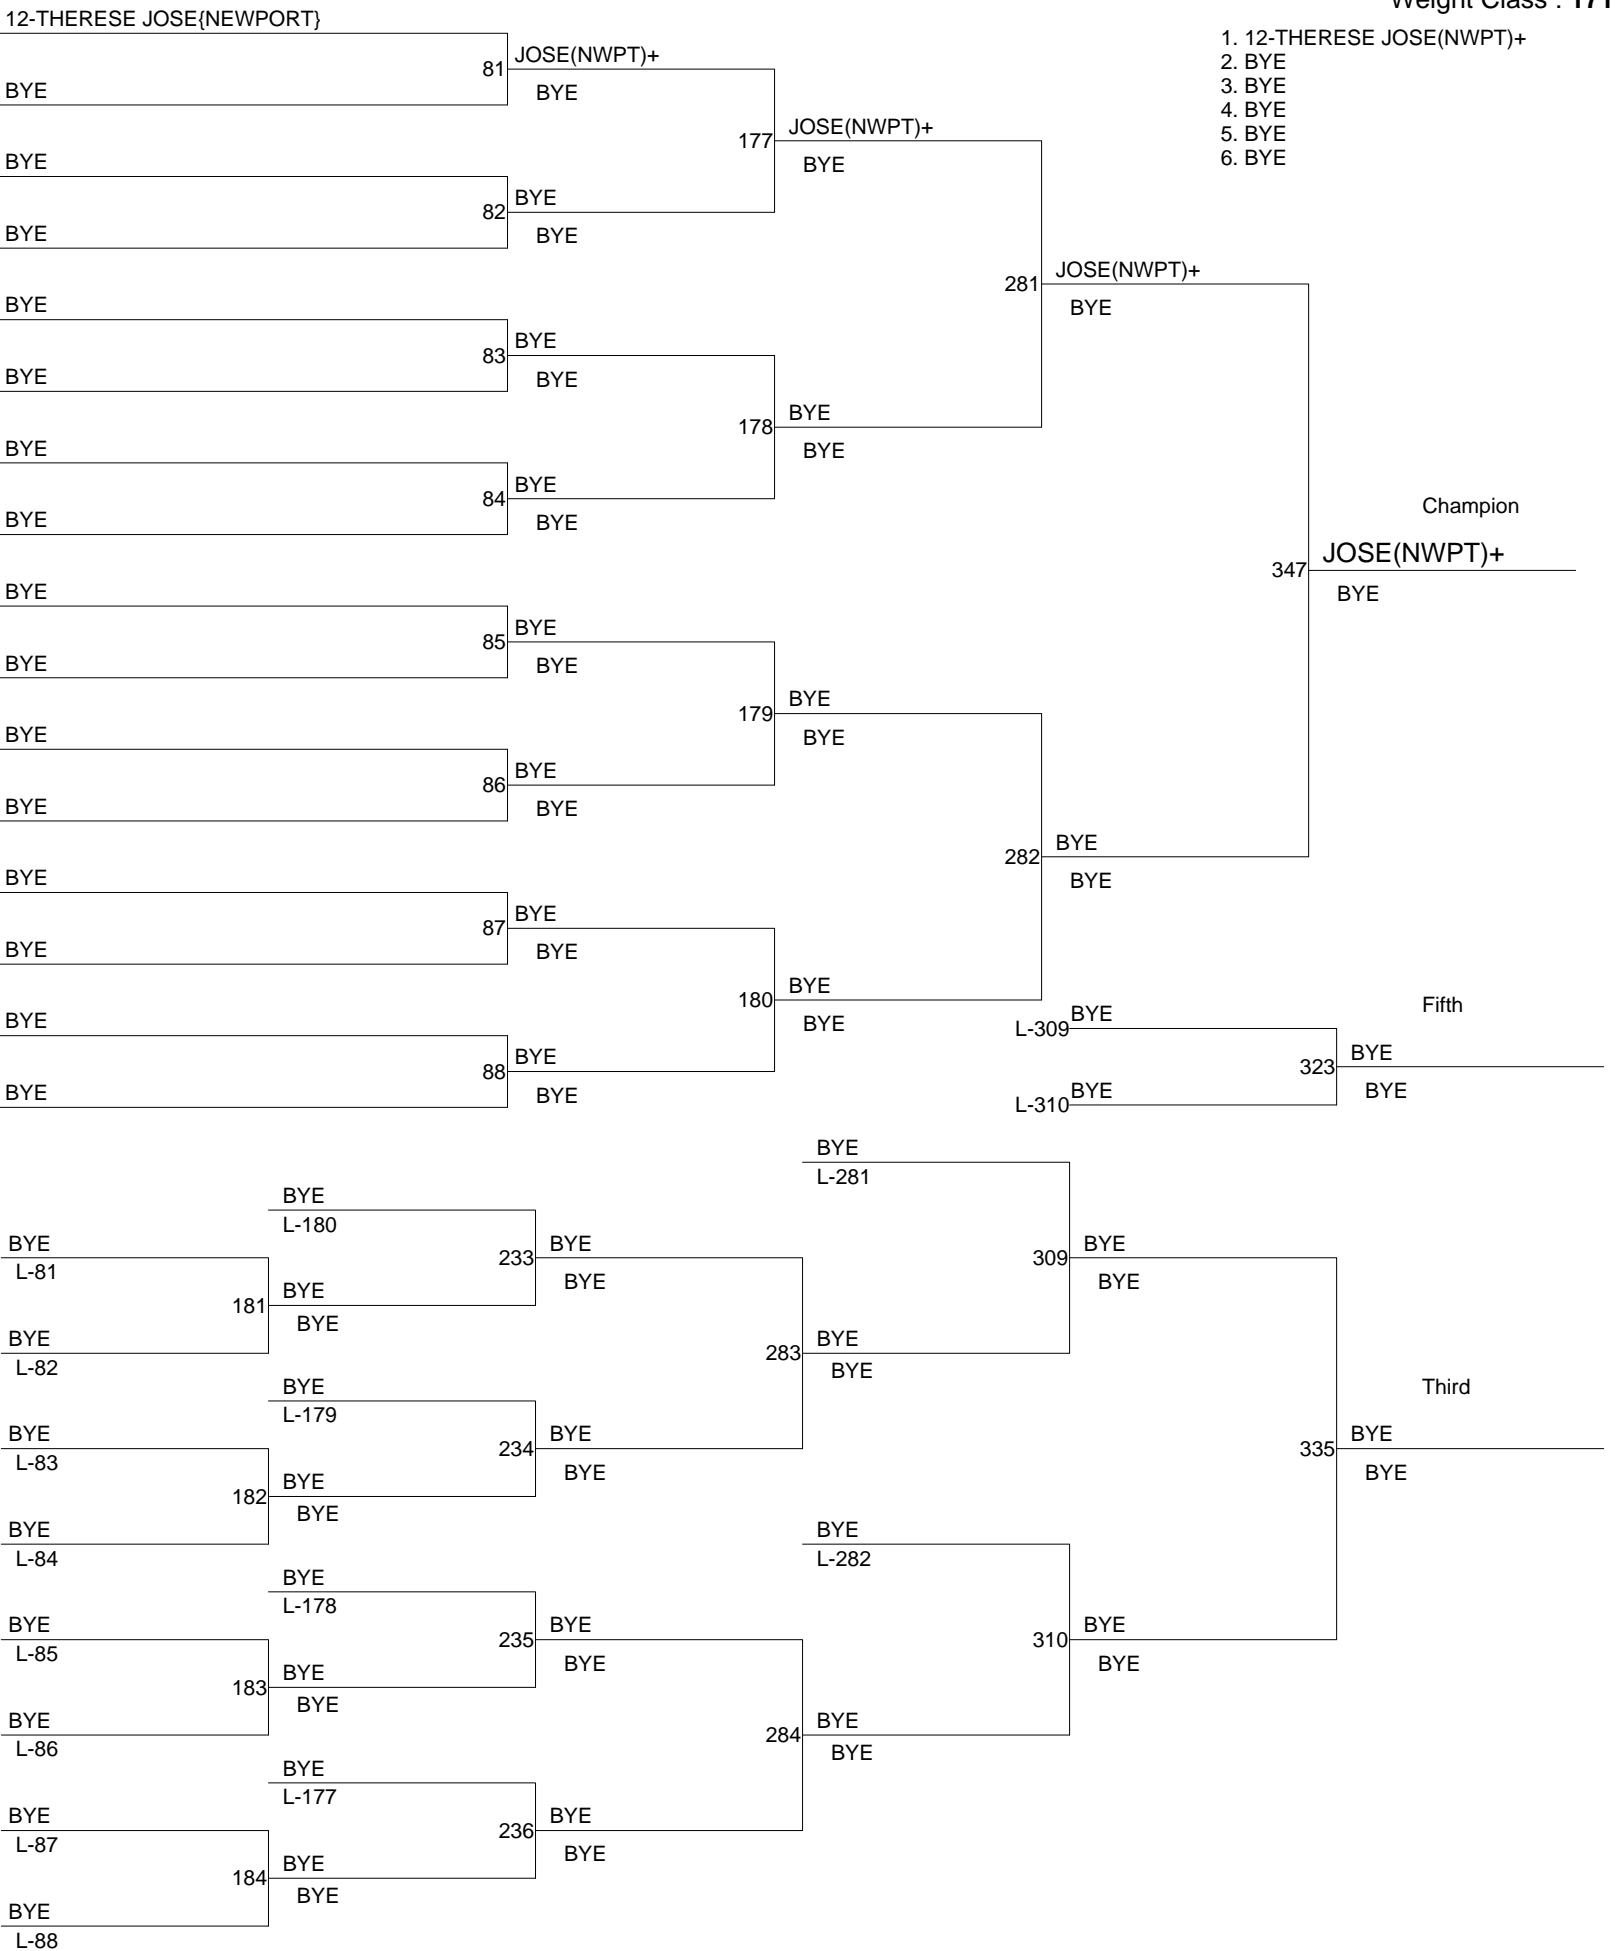

Weight Class : **152**

GIRLS SUB-REGION 2 WRESTLING CHAMPIONSHIPS

Weight Class : **160**

GIRLS SUB-REGION 2 WRESTLING CHAMPIONSHIPS

Weight Class : **171**

GIRLS SUB-REGION 2 WRESTLING CHAMPIONSHIPS

Weight Class : **285**