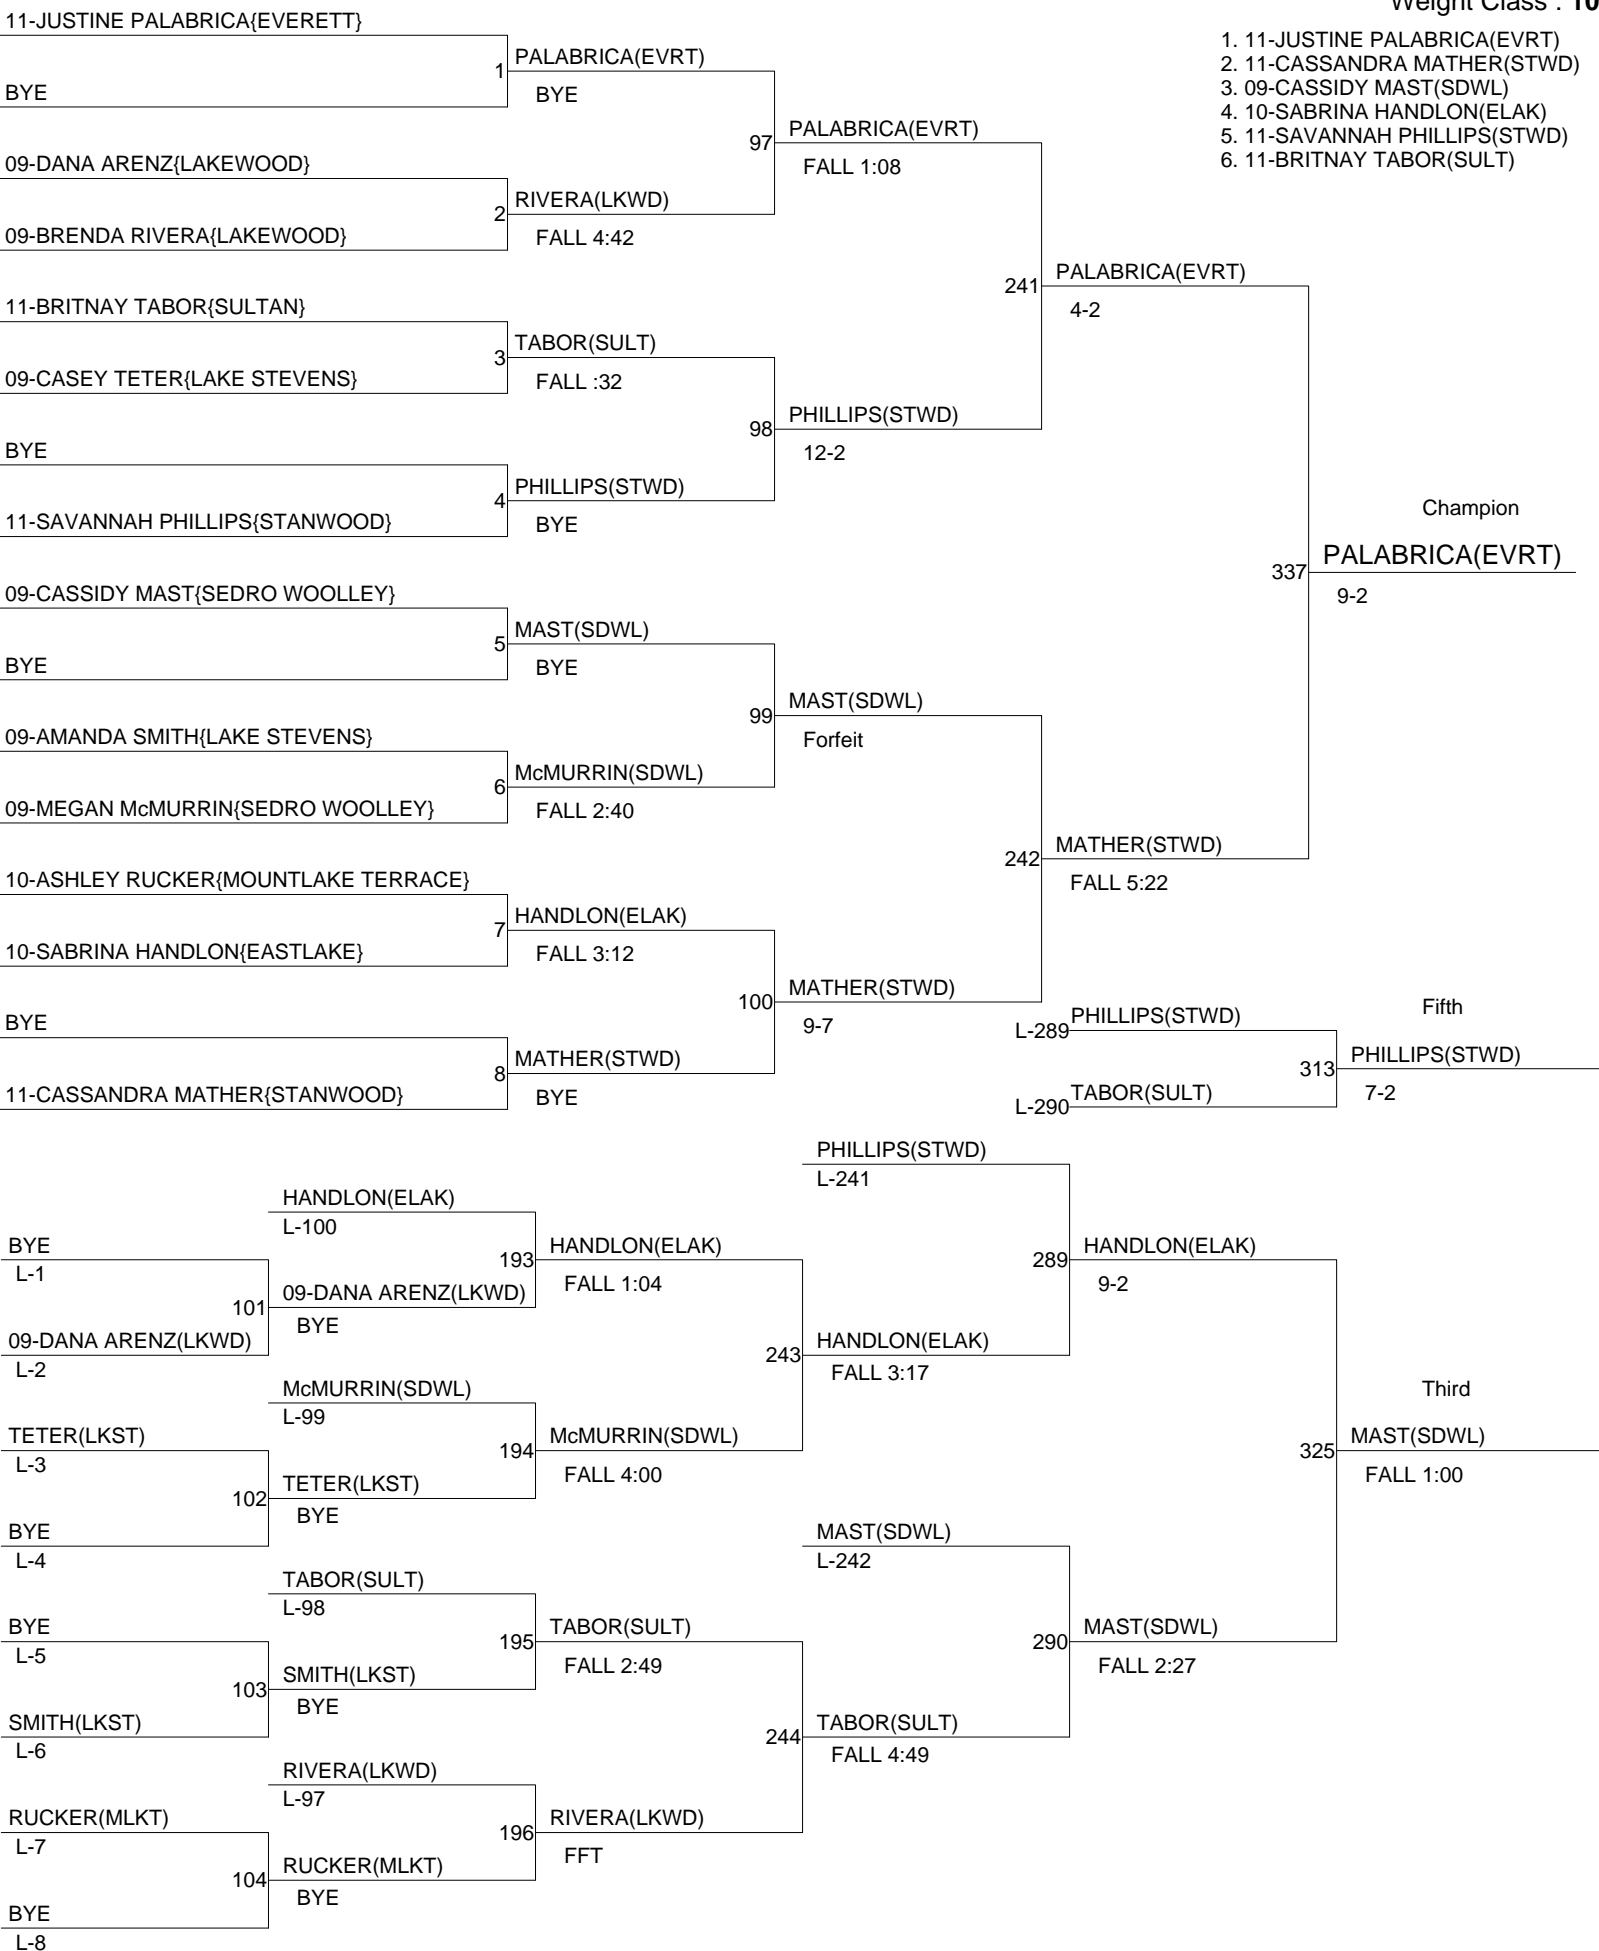

GIRLS SUB-REGION 2 WRESTLING CHAMPIONSHIPS

Weight Class : **103**