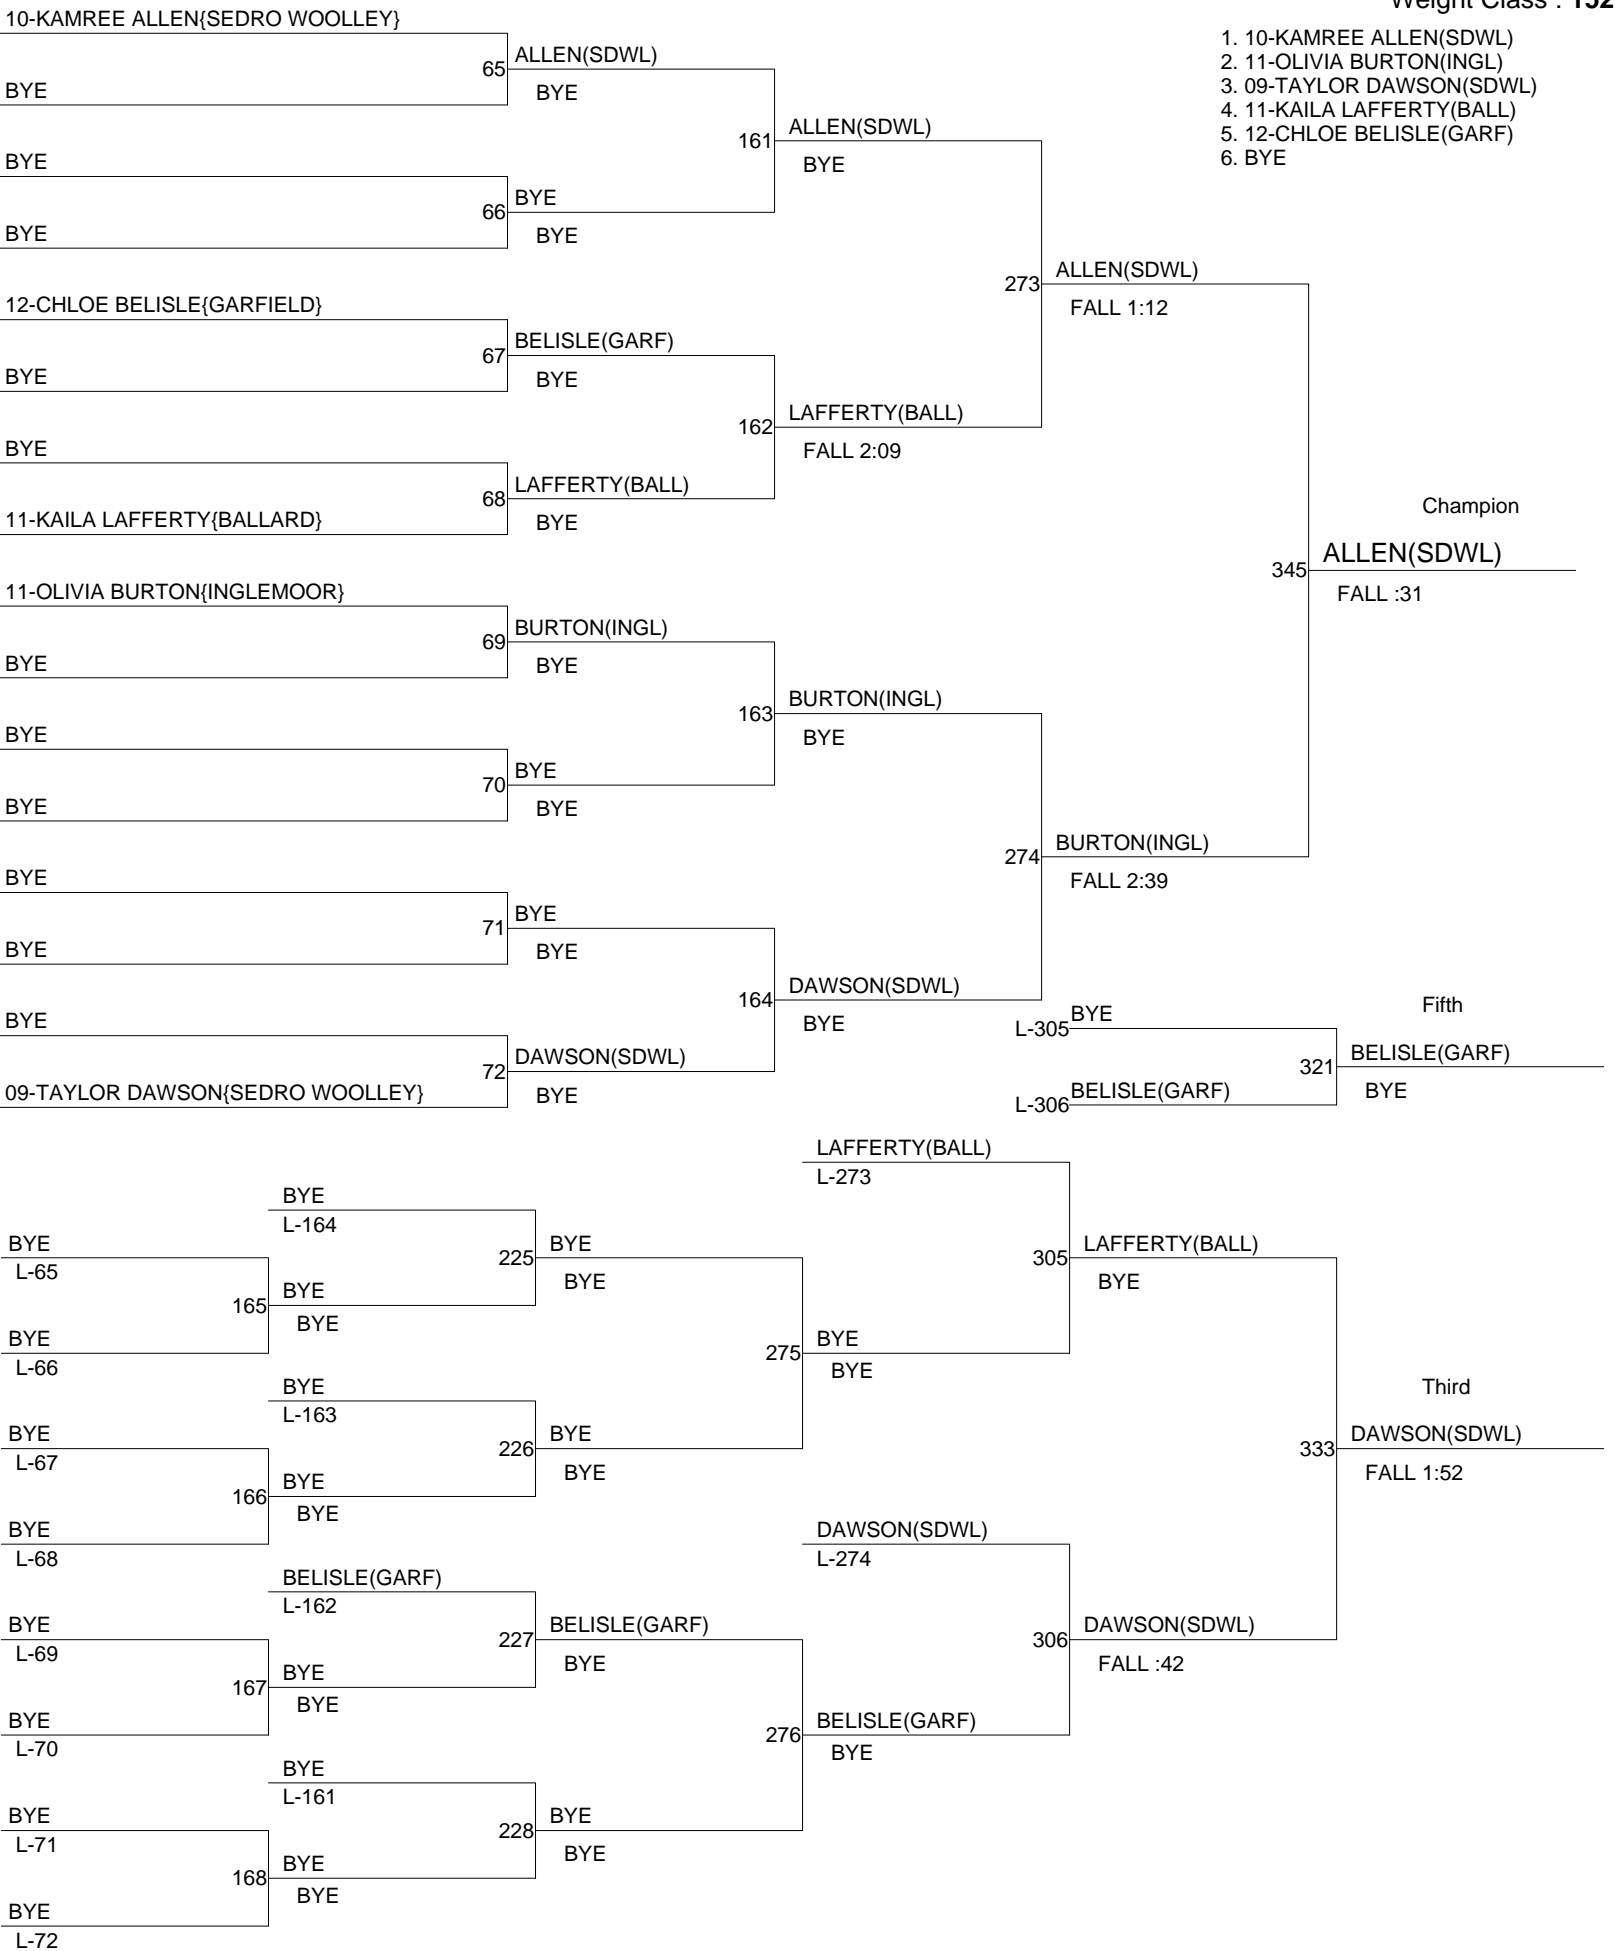

GIRLS SUB-REGION 2 WRESTLING CHAMPIONSHIPS

Weight Class : **152**