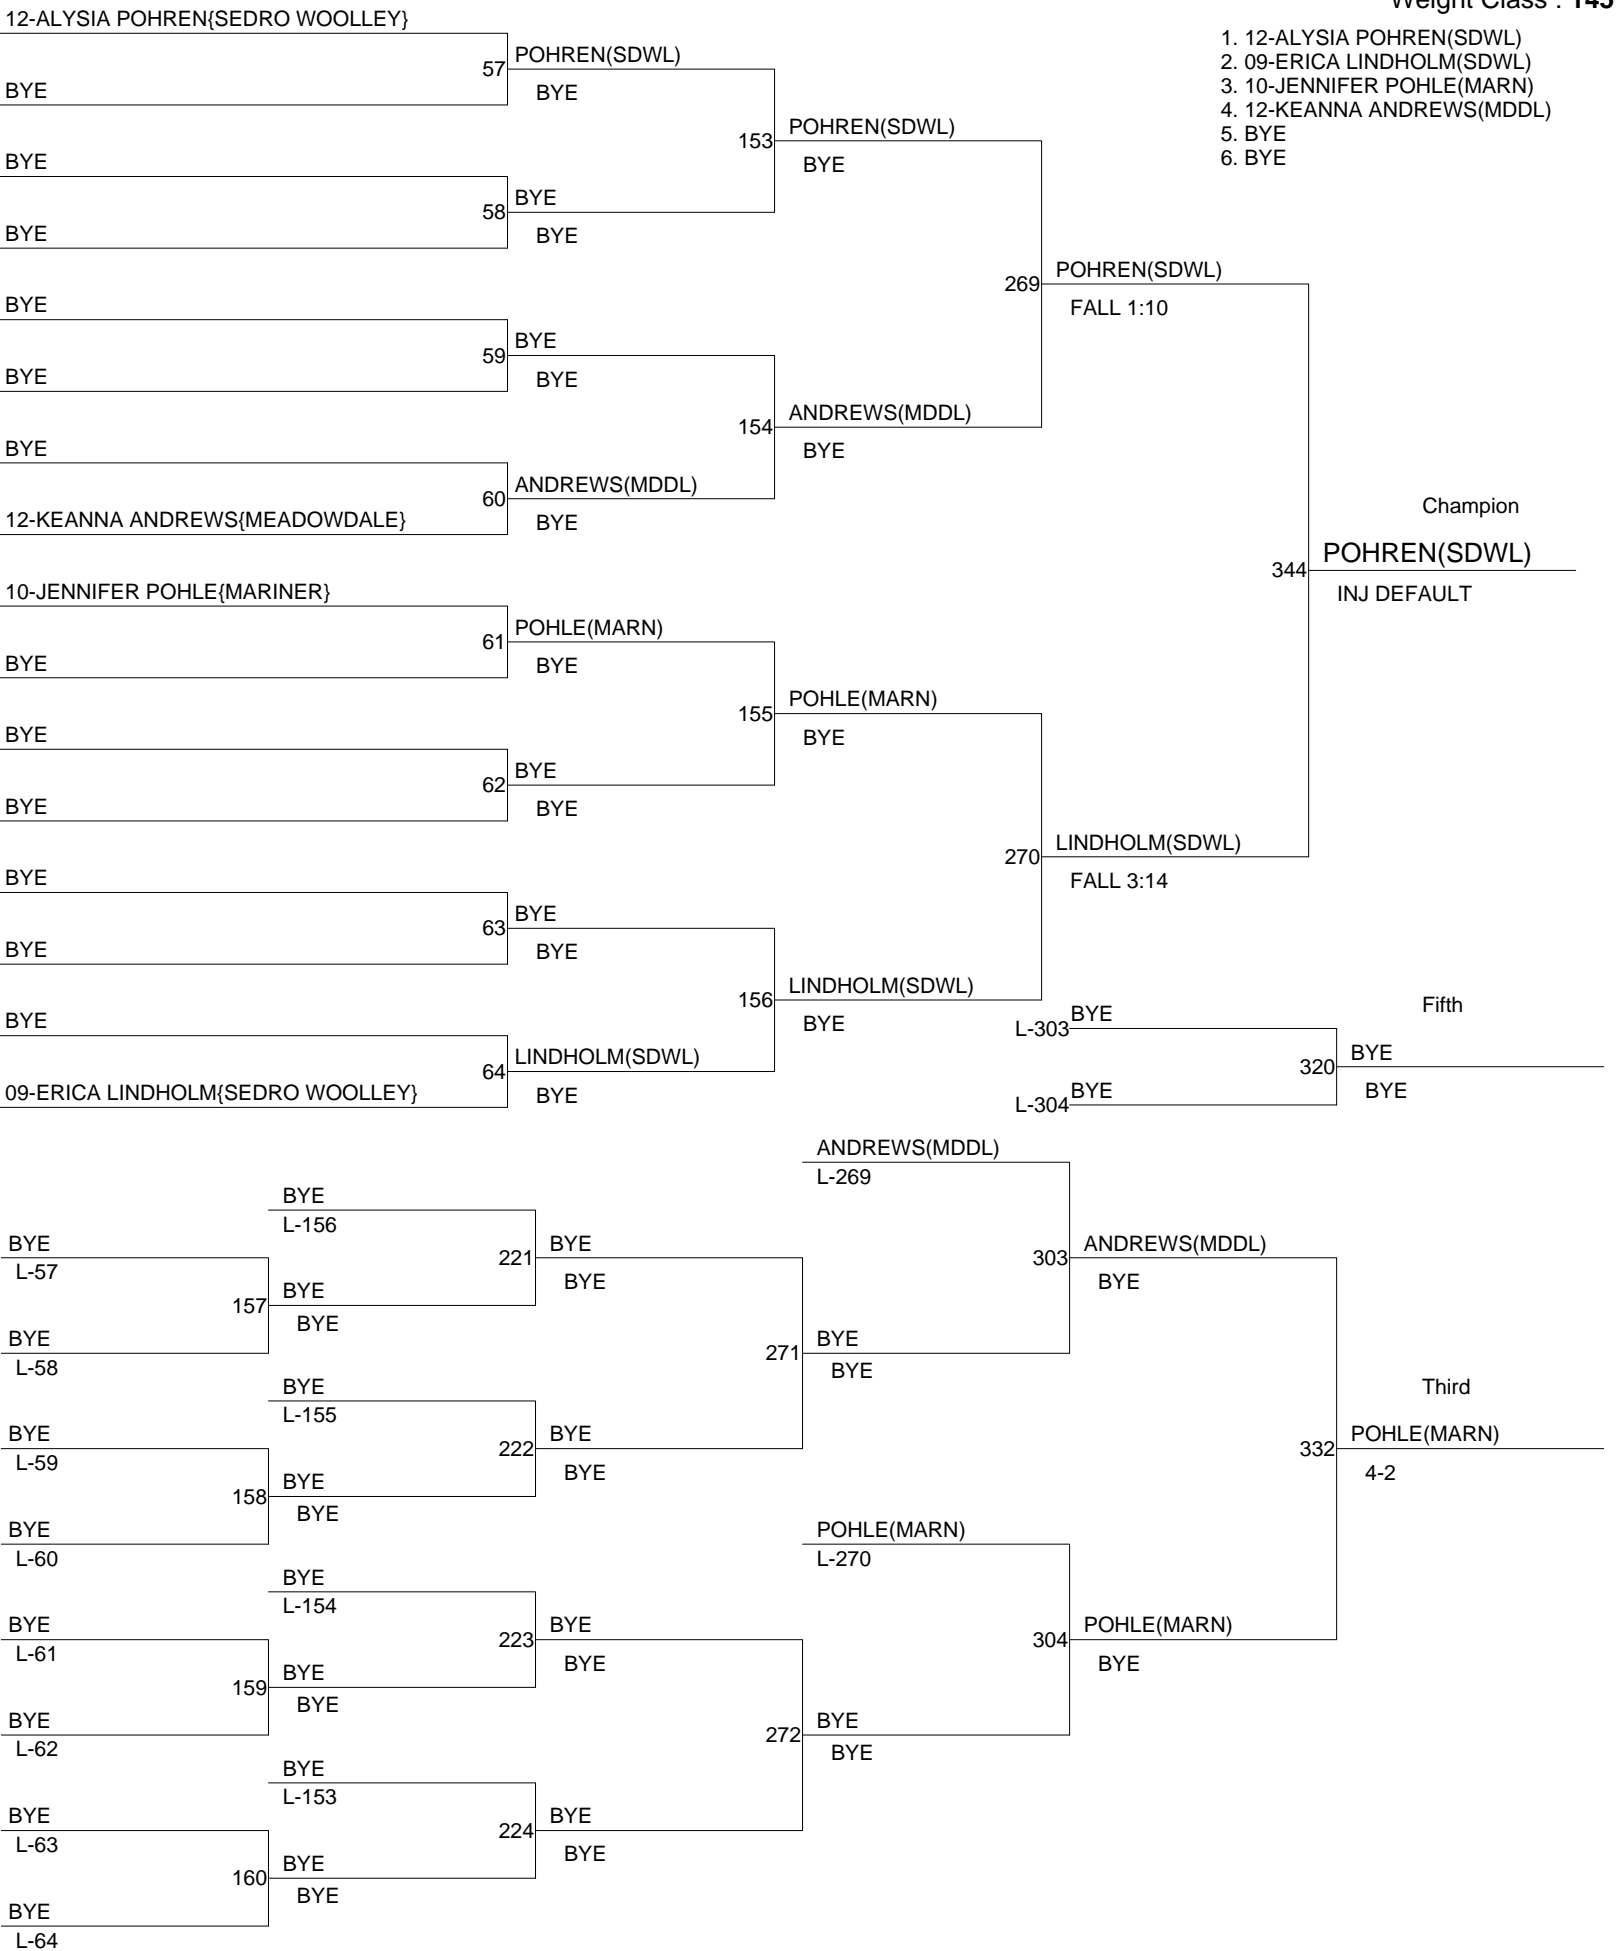

GIRLS SUB-REGION 2 WRESTLING CHAMPIONSHIPS

Weight Class : **135**

GIRLS SUB-REGION 2 WRESTLING CHAMPIONSHIPS

Weight Class : **140**

GIRLS SUB-REGION 2 WRESTLING CHAMPIONSHIPS

Weight Class : **145**

GIRLS SUB-REGION 2 WRESTLING CHAMPIONSHIPS