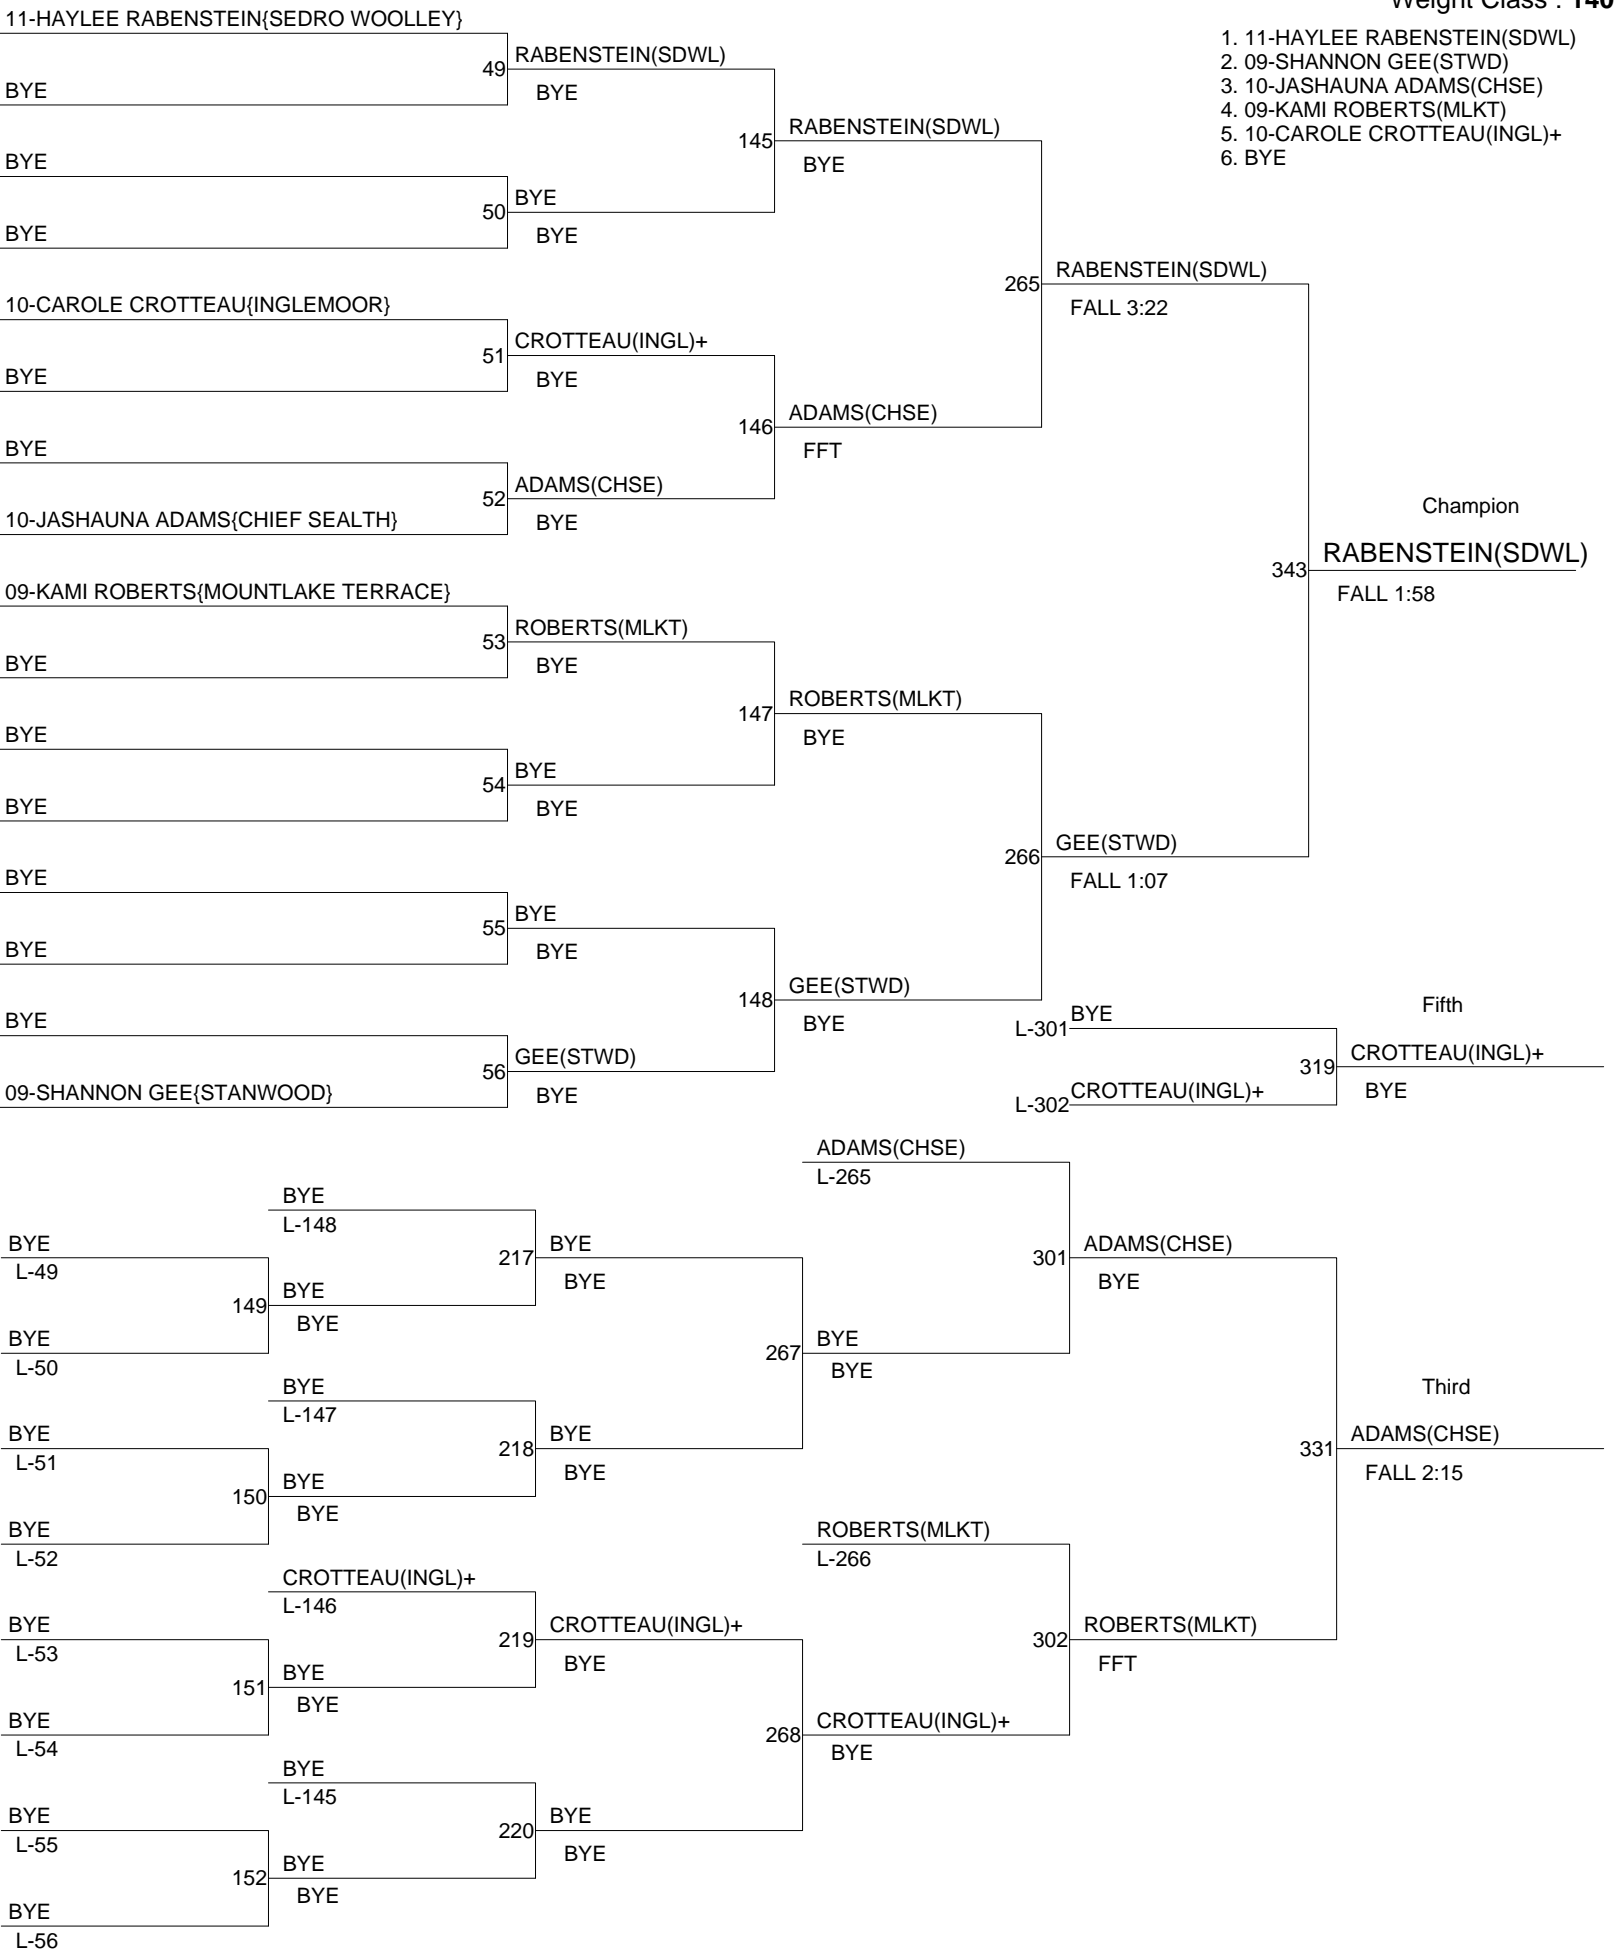

GIRLS SUB-REGION 2 WRESTLING CHAMPIONSHIPS

Weight Class : **140**