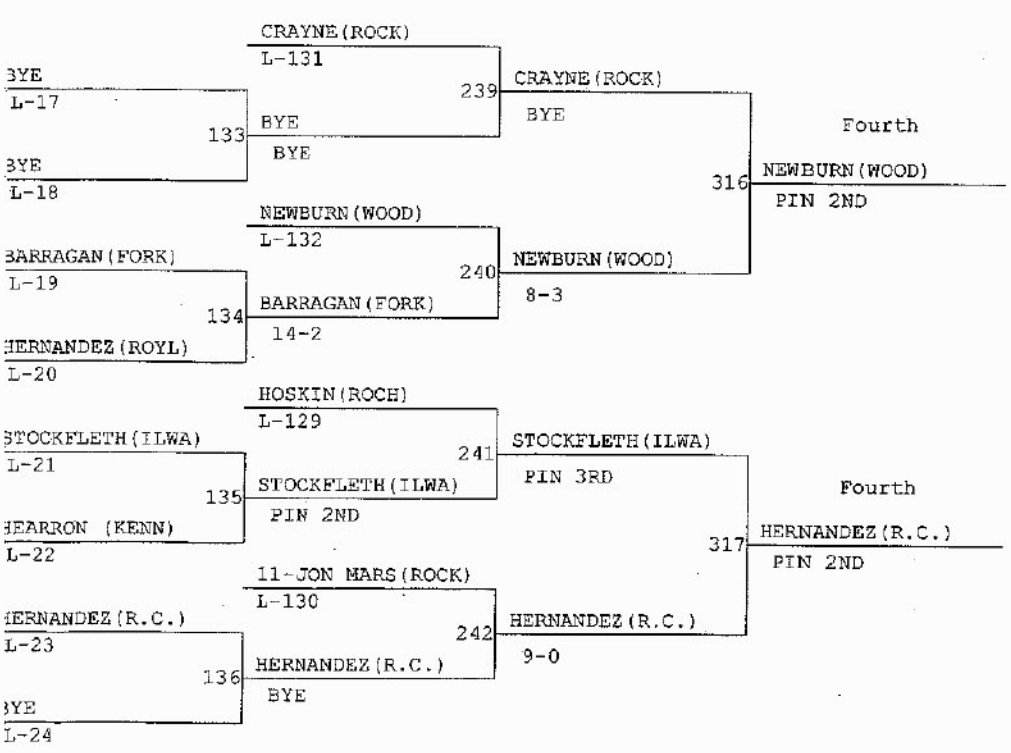

38TH JIM BAIR INVITATIONAL

1..CASTLE ROCK.....	249.5	14..TOLEDO-WINLOCK-2.....	42
2..ROYAL CITY.....	166.5	15..WARRENTON.....	38
3..KELSO.-mostly JV	127.5	16..FORKS-2.....	24
4..TOLEDO/WINLOCK.....	118	17..COLUMBIA.....	15.5
5..FORKS.....	116	18..RAINIER-OR-2.....	13
6..ILWACO.....	111.5	19..ROYAL CITY-2.....	12.5
7..WOODLAND.....	105	20..ROCHESTER-2.....	11
8..ROCHESTER.....	101	21..WOODLAND-2.....	9.5
9..KALAMA.....	100	22..ILWACO-2.....	9
10..CASTLE ROCK-2.....	98	23..KALAMA-2.....	0
11..KENNEDY.....	79	24..WARRENTON-2.....	0
12..RAINIER-OR.....	67.5	25..KENNEDY-2.....	0
13..CLATSKANIE.....	46	26..CLATSKANIE-2.....	0
		27.. KELSO-2	0

38TH JIM BAIR INVITATIONAL

Weight Class : 106

1. 12-BRIAN GALLARDO (R.C.)
2. 11-BRANDON KOENIG (KALA)
3. 10-ANDREW BOSCH (WOOD)
4. 9-TREVOR LEFEBVRE (CLAT)
4. 11-KENDAL MOMON (KENN)
5. 11-RACHEL ARCHER (TLWN)
6. 9-KALEB NELSON (C.R.)
6. 9-JUAN FLORES (ROYL)

38TH JIM BAIR INVITATIONAL

Weight Class : 120

1. 11-JORDAN BOOTH(C.R.)
2. 10-TONY RAUPP (TLWI)
3. 11-MARCO BAUTISTA(TLWN)
4. 12-LANE NEWBURN(WOOD)
4. 9-CARLOS HERNANDEZ(R.C.)
5. 12-TANNER MIDDLETON(WARR)
6. 10-CLAYTON CRAYNE(ROCK)
6. 10-HUNTER STOCKFLETH(ILWA)