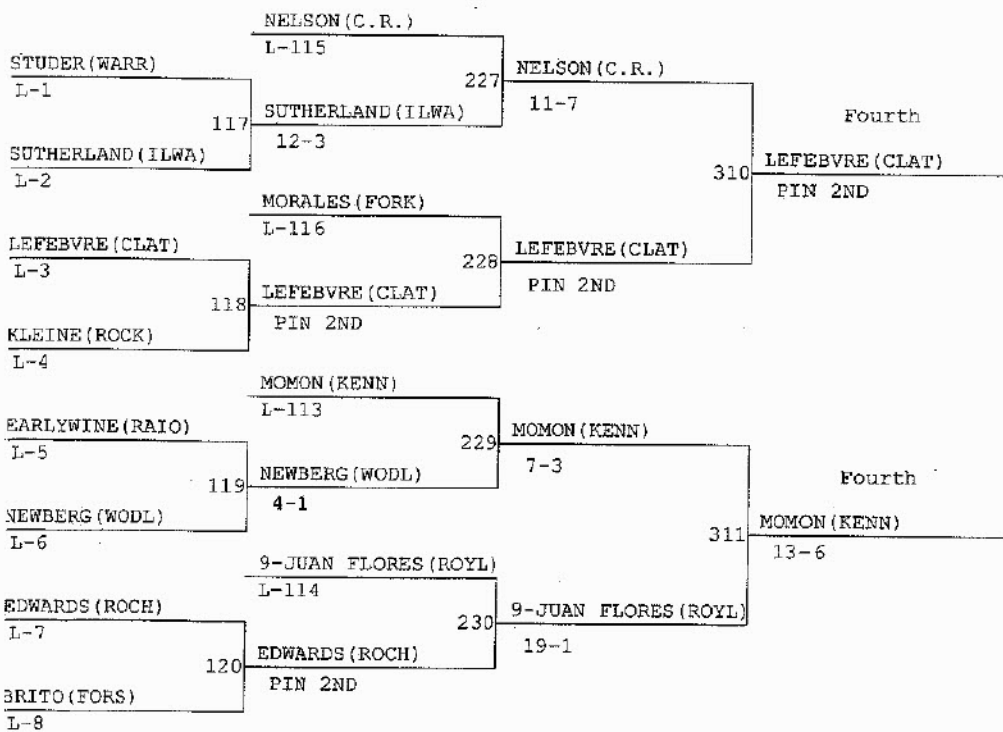

38TH JIM BAIR INVITATIONAL

Weight Class : 106

1. 12-BRIAN GALLARDO (R.C.)
2. 11-BRANDON KOENIG (KALA)
3. 10-ANDREW BOSCH (WOOD)
4. 9-TREVOR LEFEBVRE (CLAT)
4. 11-KENDAL MOMON (KENN)
5. 11-RACHEL ARCHER (TLWN)
6. 9-KALEB NELSON (C.R.)
6. 9-JUAN FLORES (ROYL)