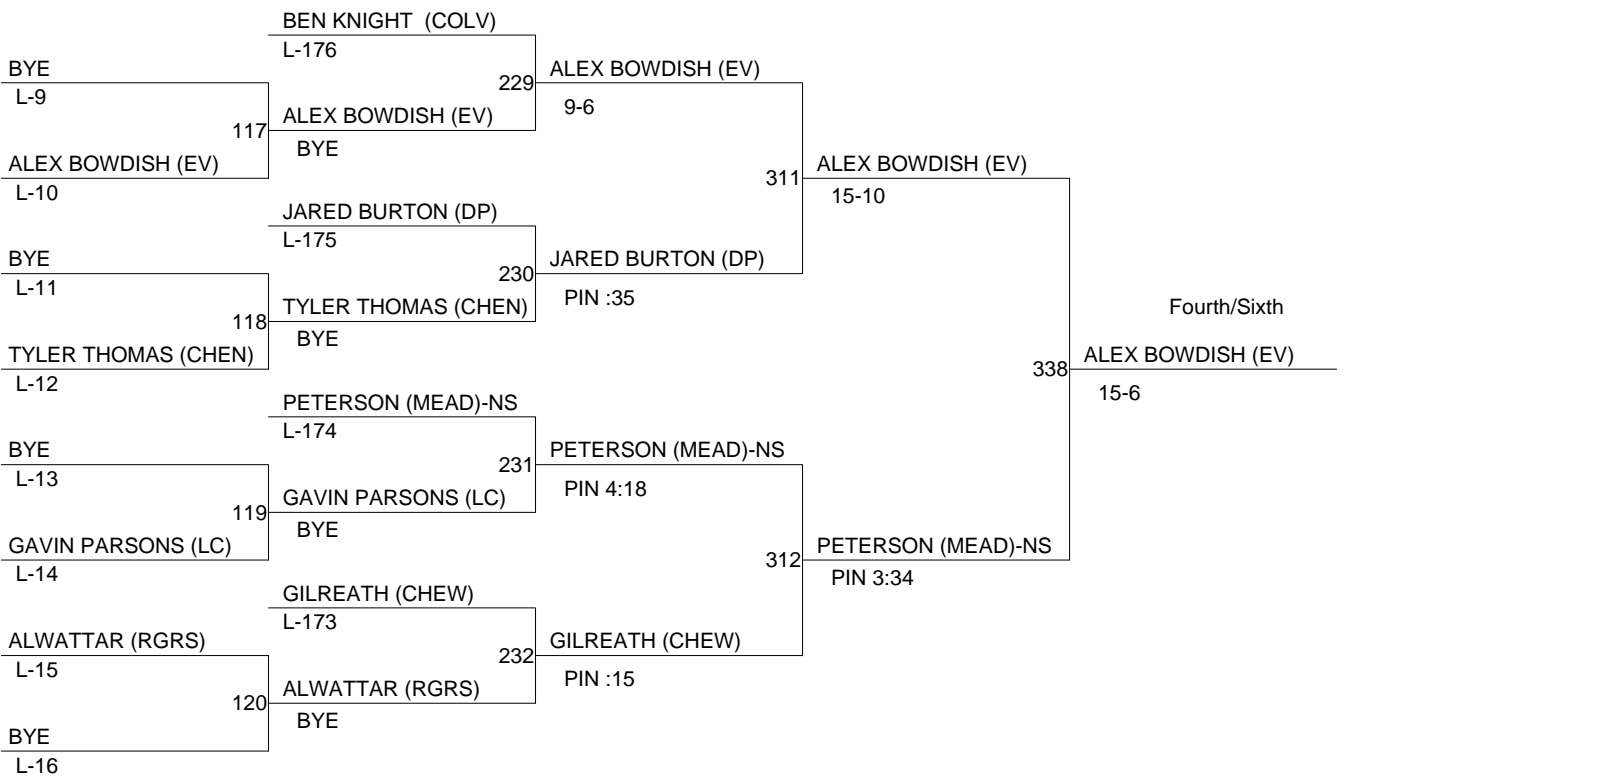

DEER PARK INVITE

Weight Class : 113