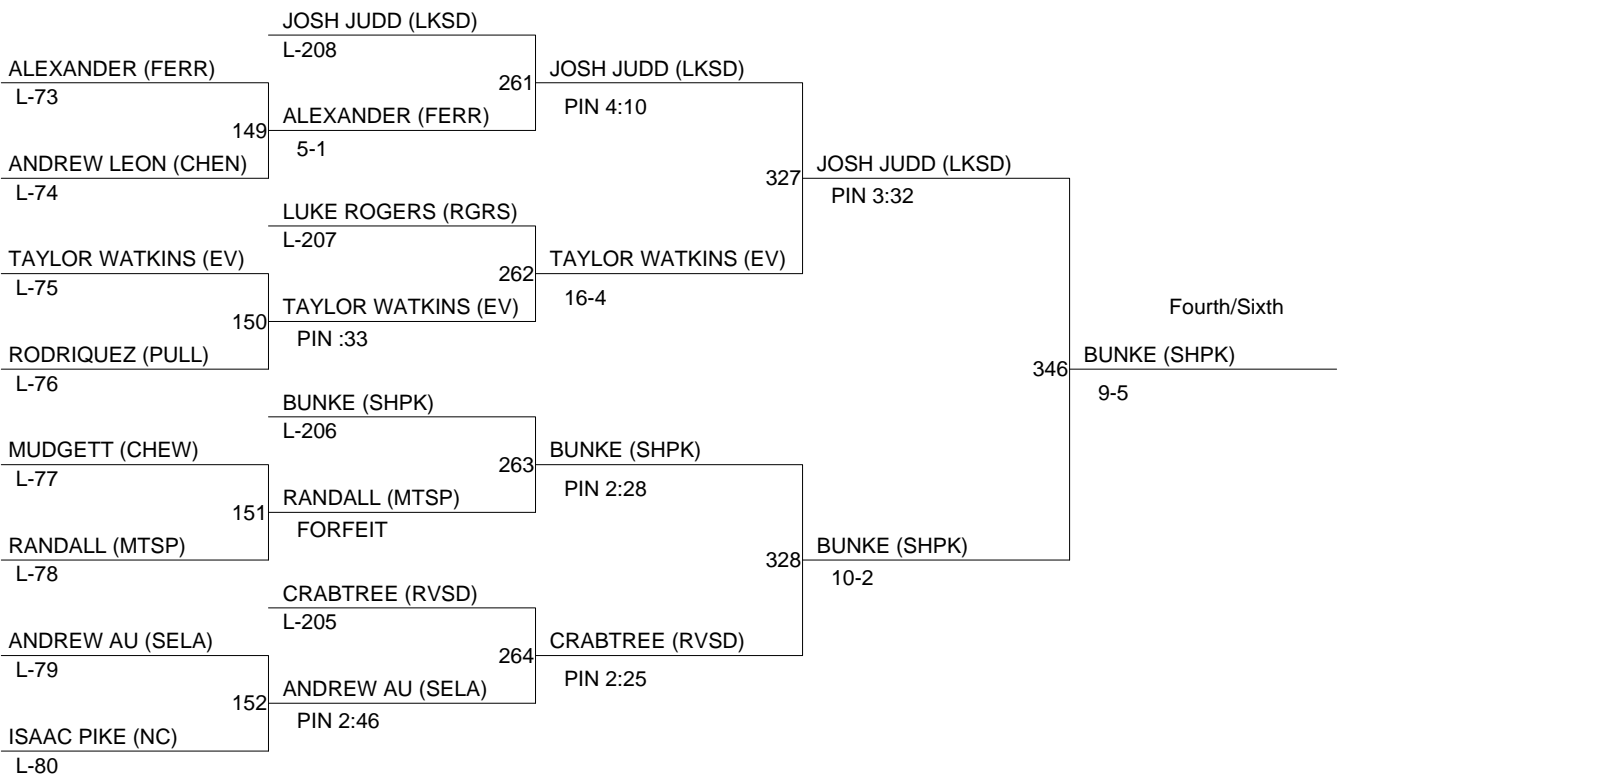

DEER PARK INVITE

Weight Class : **170**