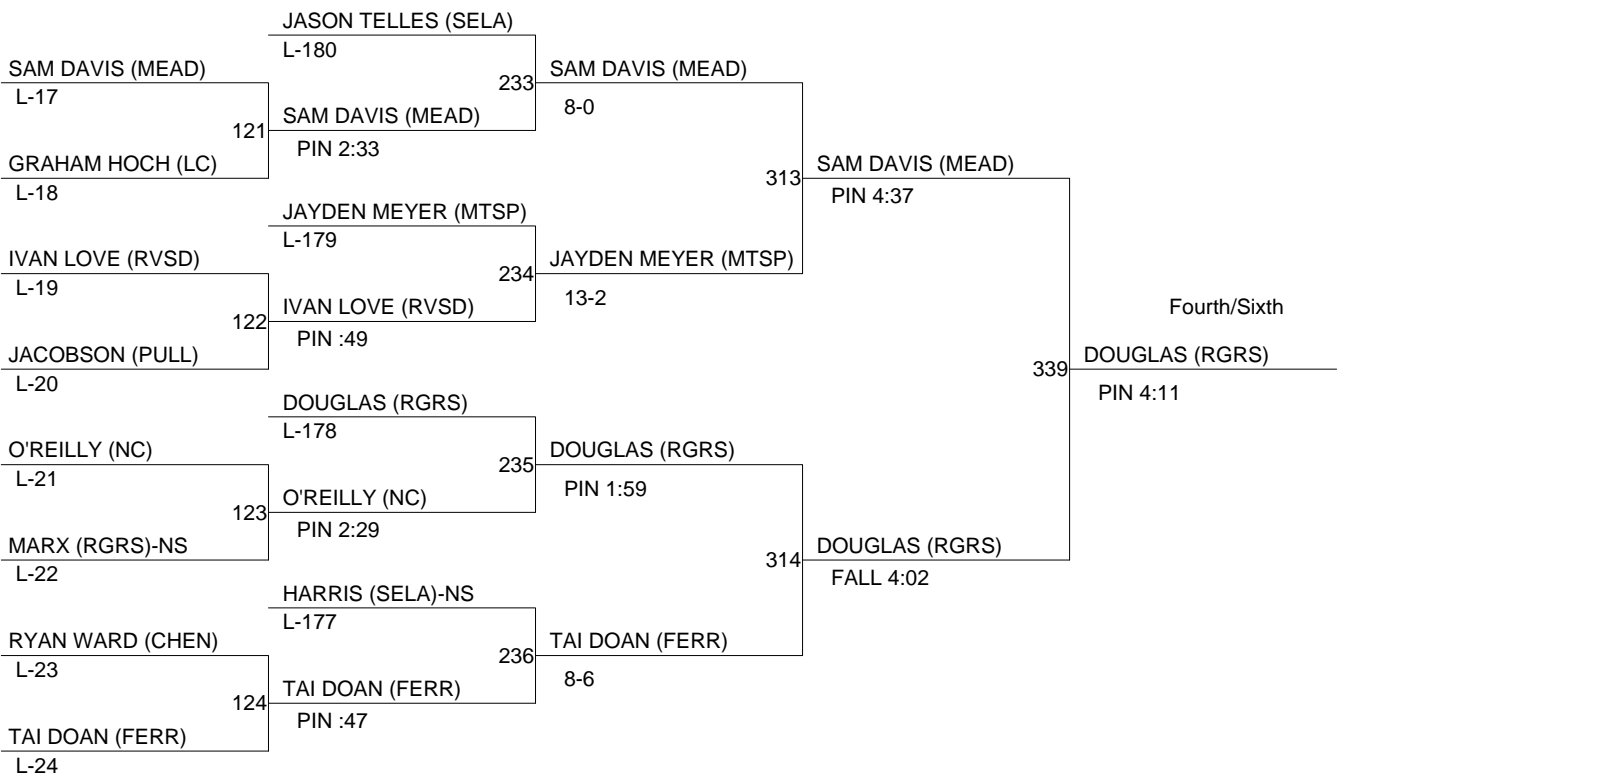

DEER PARK INVITE

Weight Class : **120**