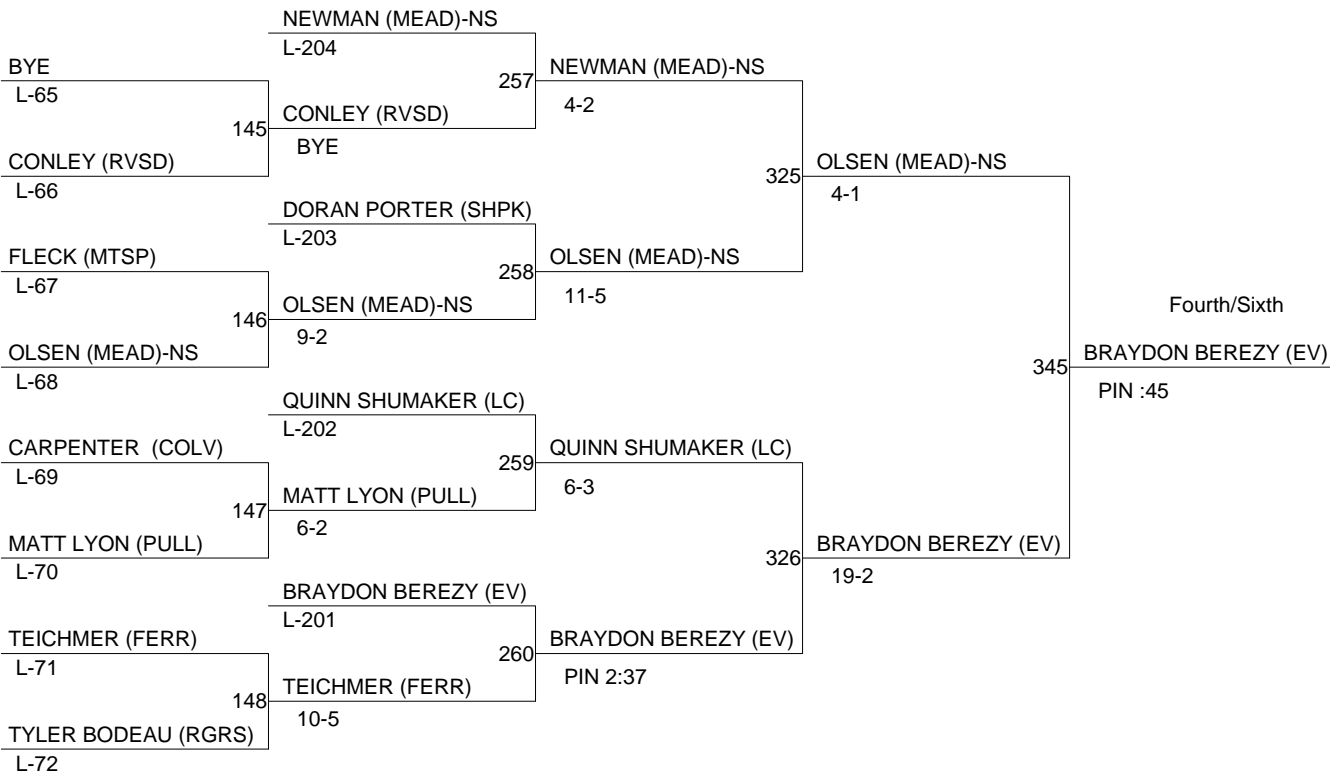

DEER PARK INVITE

Weight Class : **160**