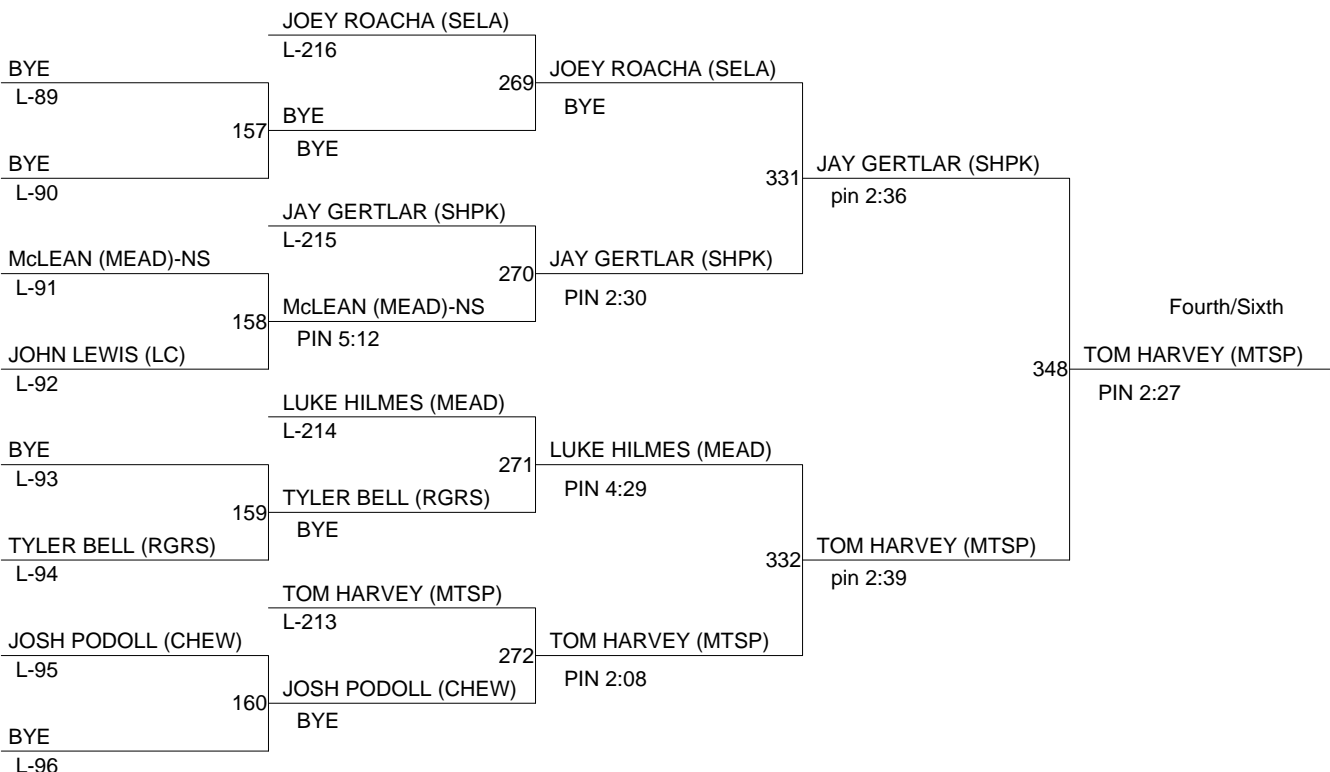

DEER PARK INVITE

Weight Class : 195