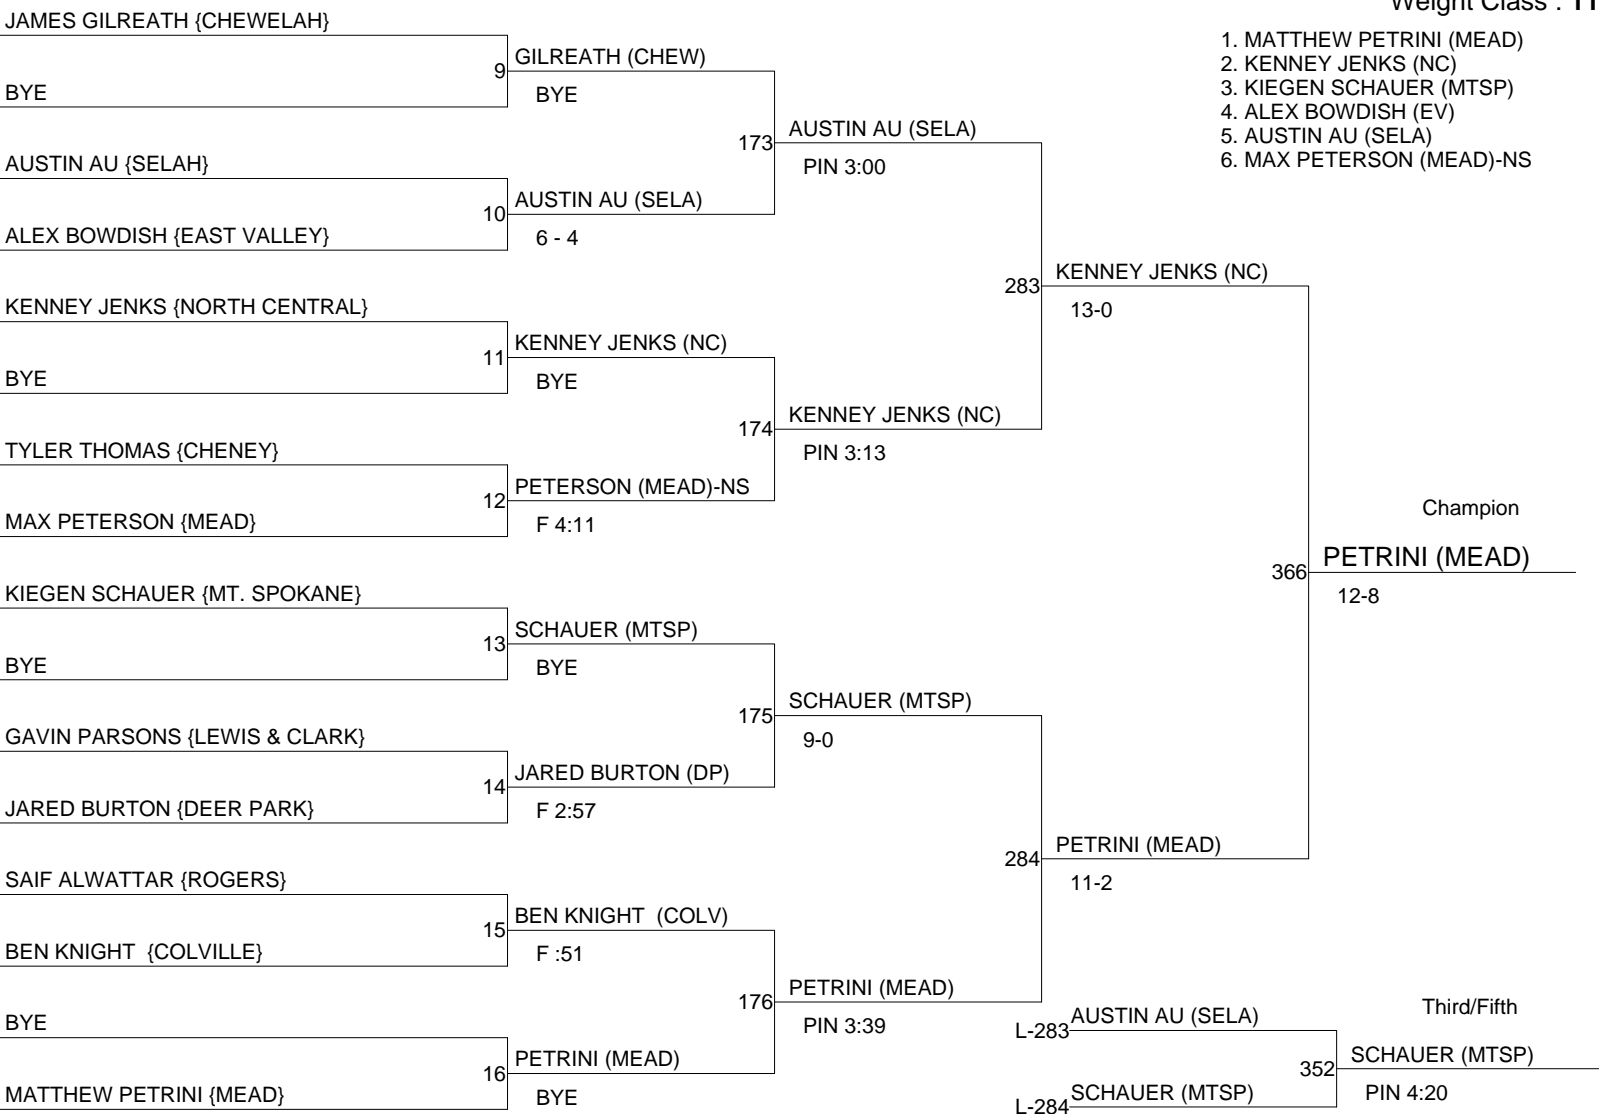

DEER PARK INVITE

Weight Class : 113