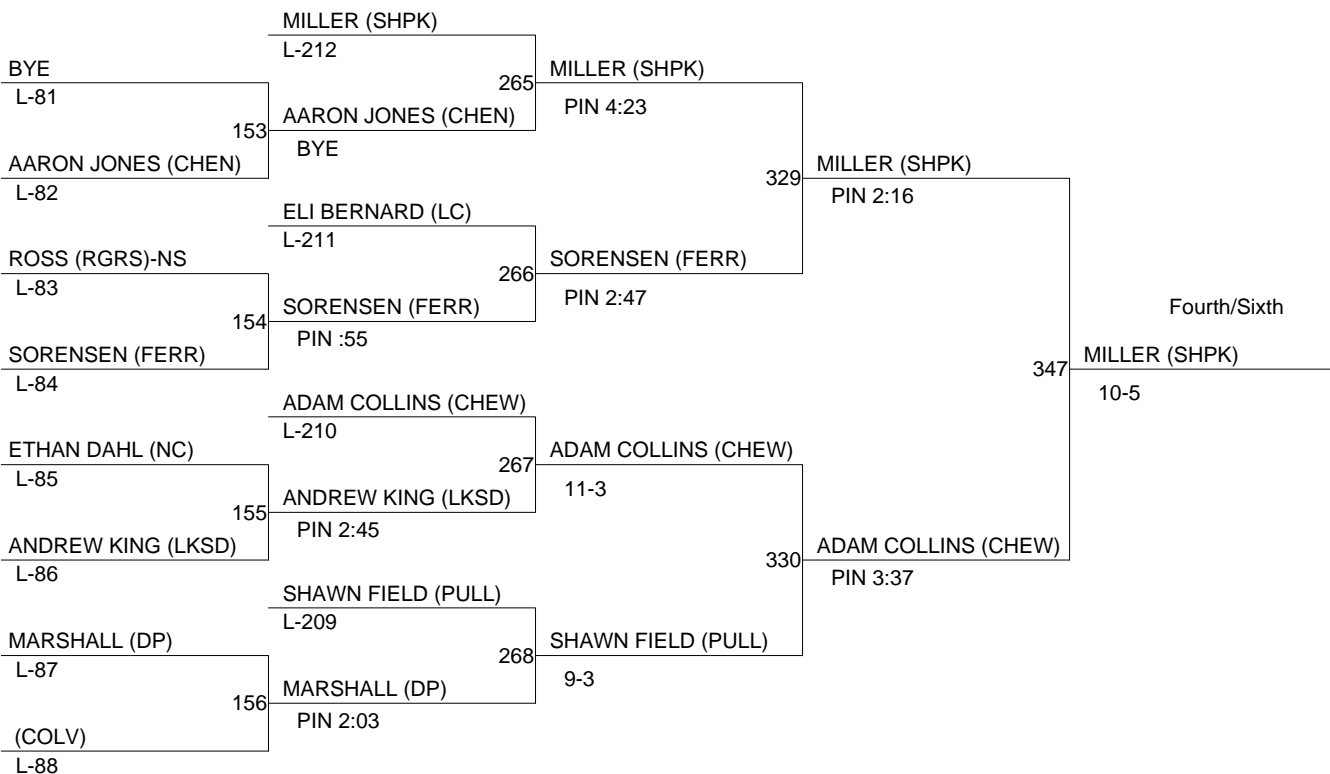

DEER PARK INVITE

Weight Class : **182**