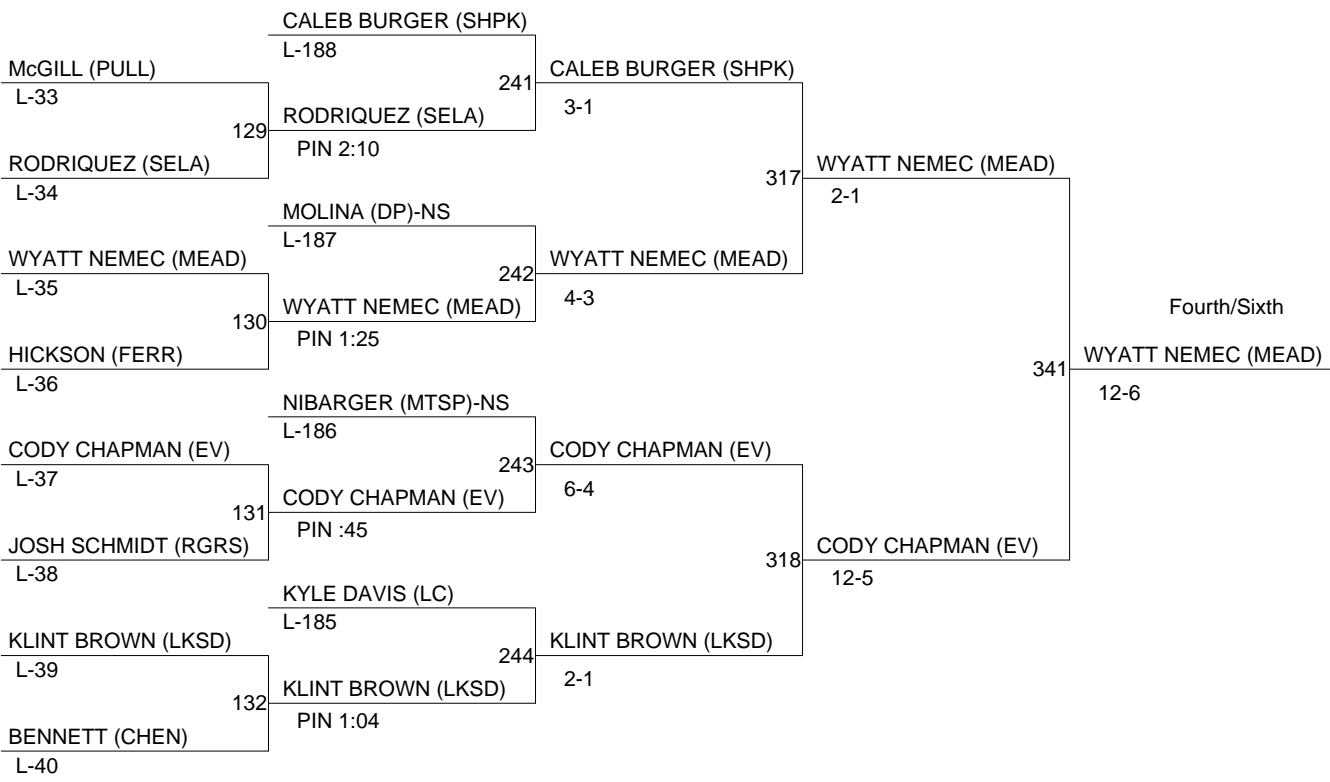

DEER PARK INVITE

Weight Class : **132**