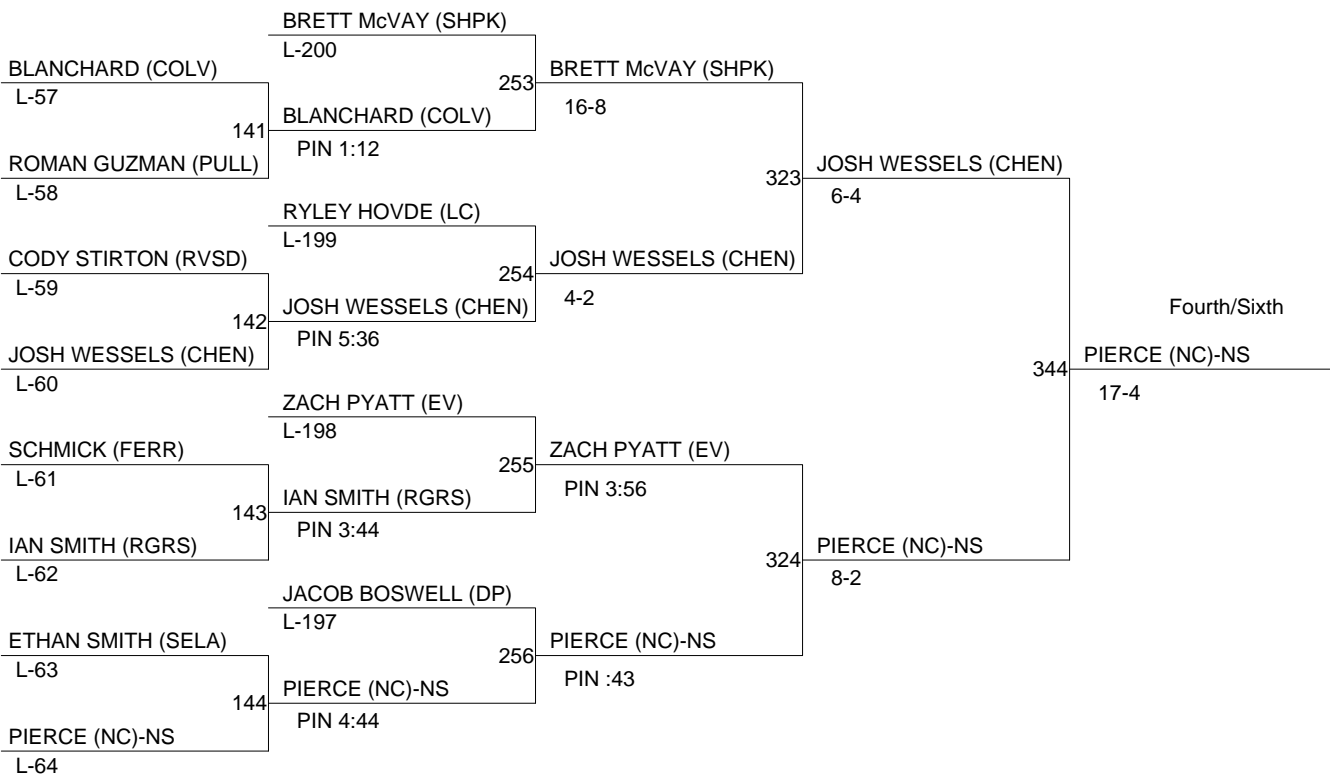

# DEER PARK INVITE

Weight Class : **152**

1. BILLY GOFORTH (MTSP)
2. MITCHELL BOCOOK (NC)
3. TYLER McLEAN (MEAD)
4. BRYSON PIERCE (NC)-NS
5. JIMMY SPENCER (LKSD)
6. JOSH WESSELS (CHEN)