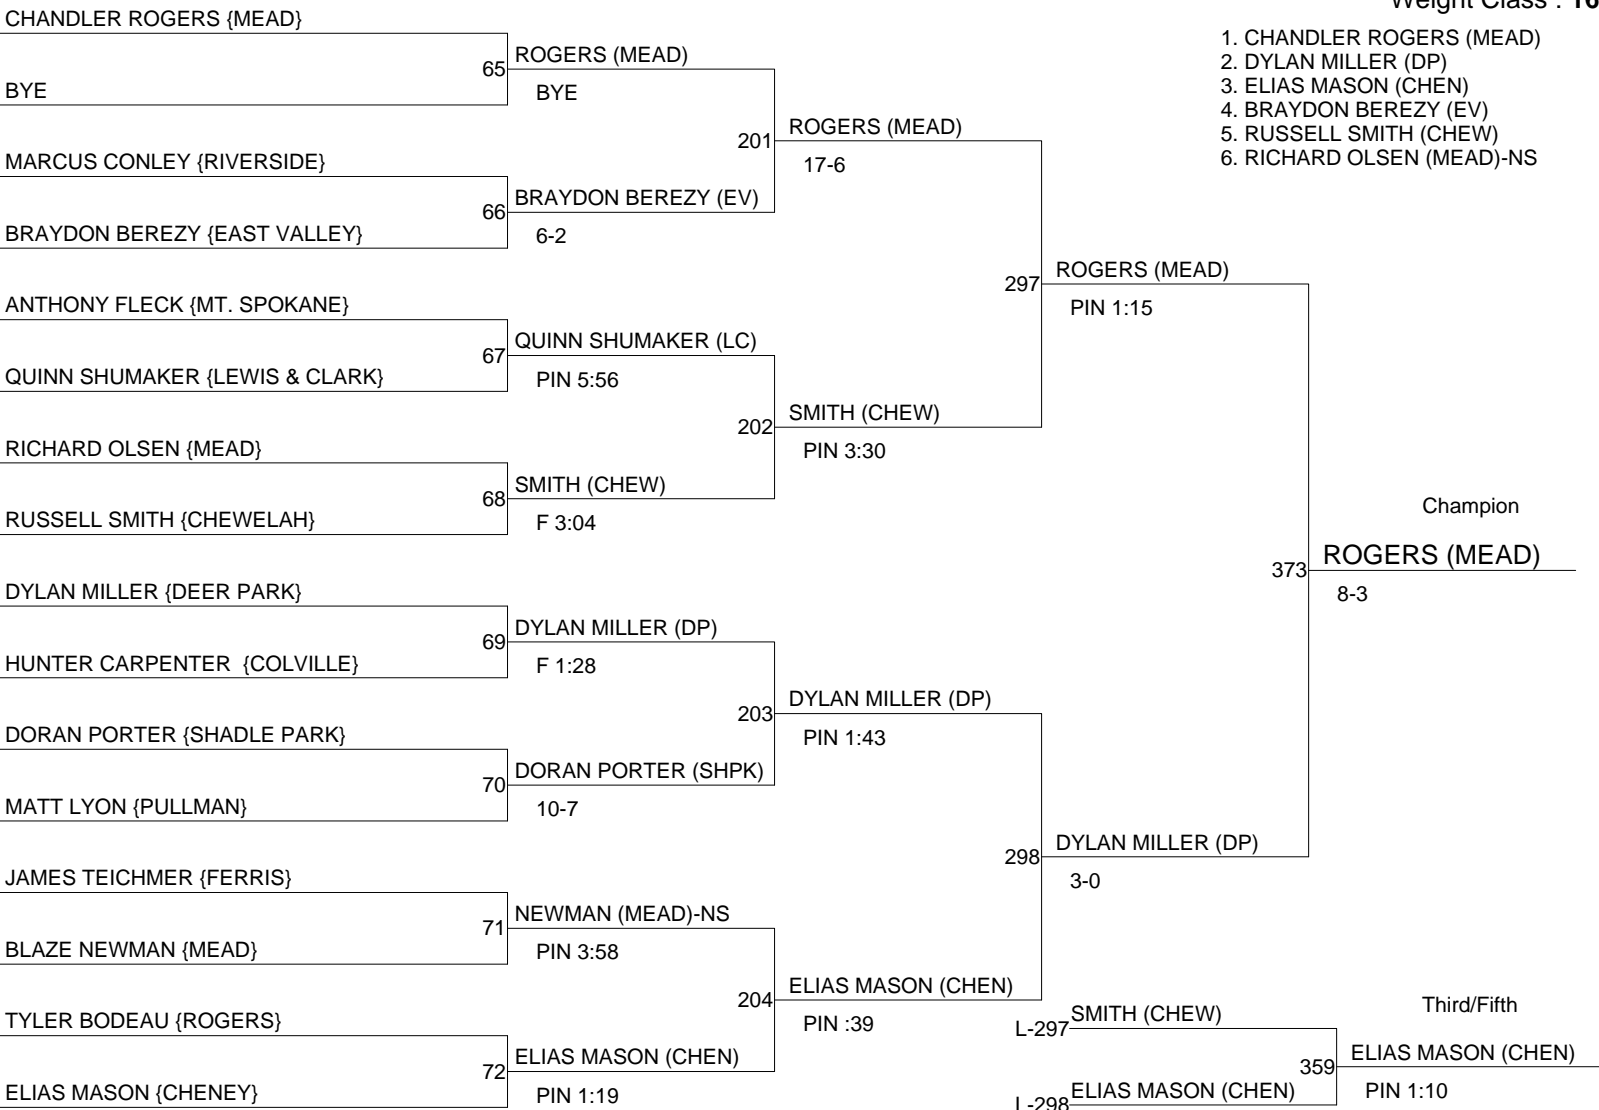

DEER PARK INVITE

Weight Class : **160**