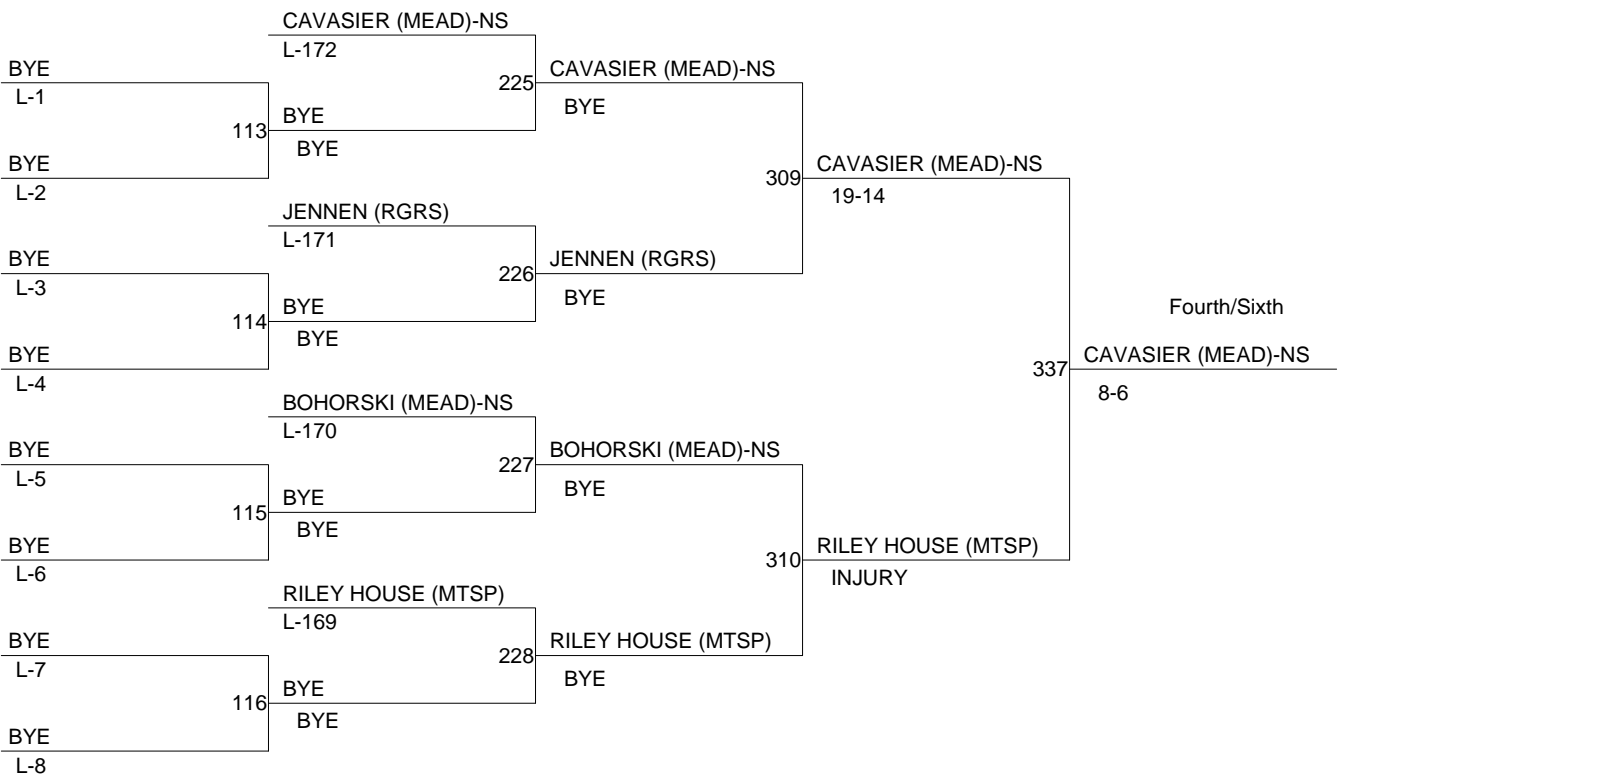

# DEER PARK INVITE

Weight Class : **106**