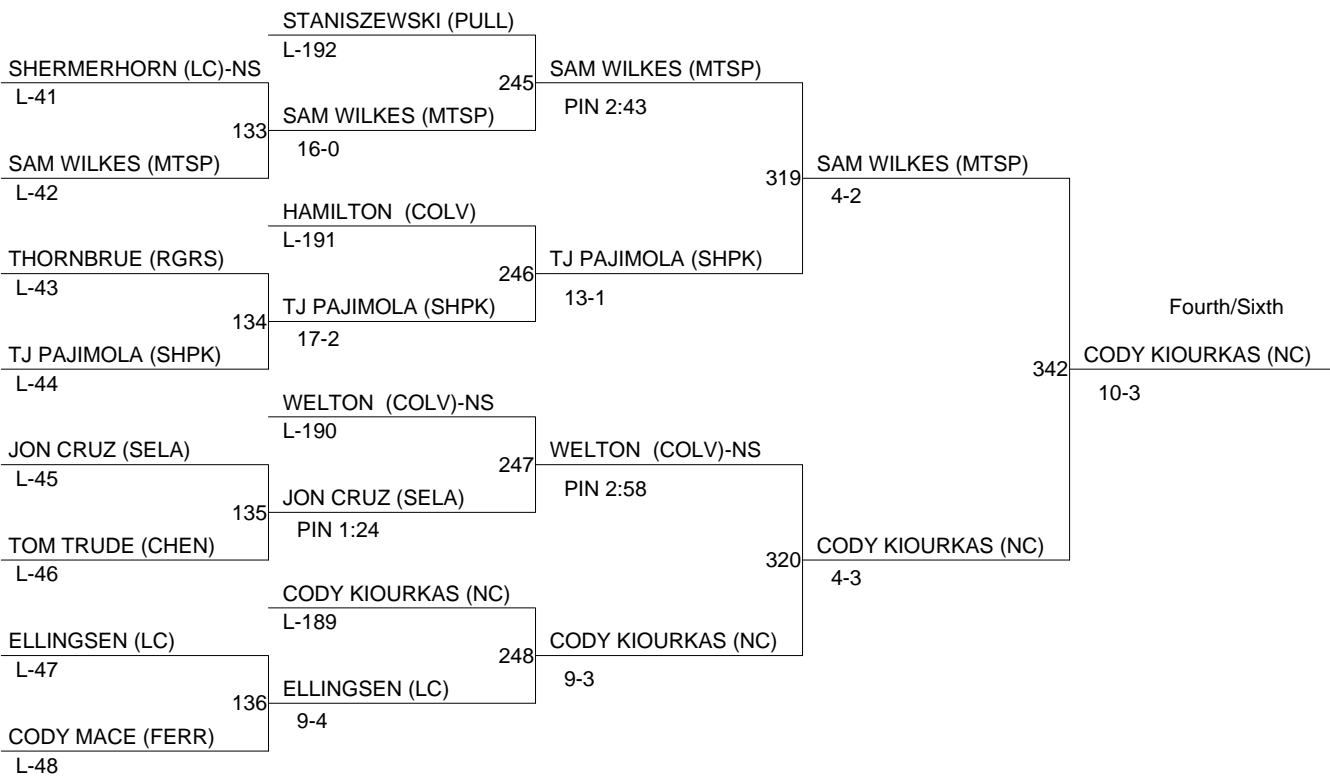

DEER PARK INVITE

Weight Class : **138**