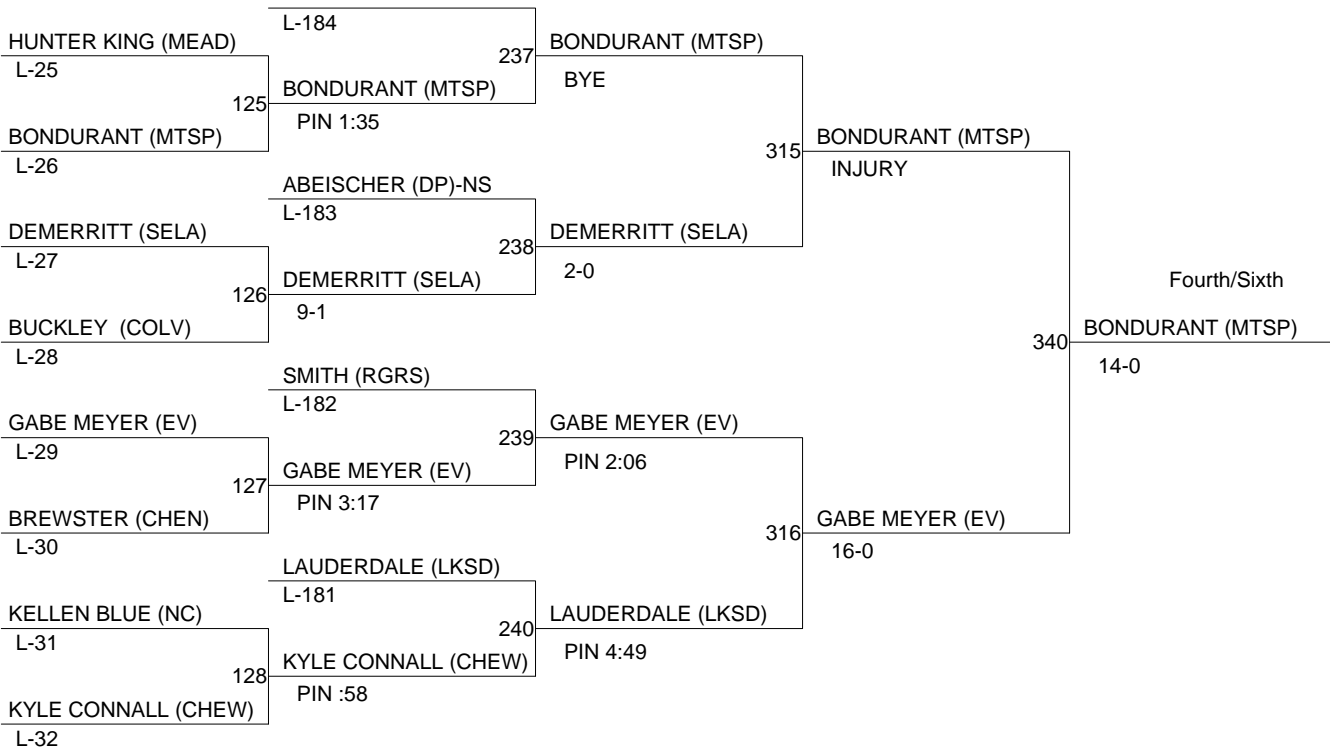

DEER PARK INVITE

Weight Class : 126