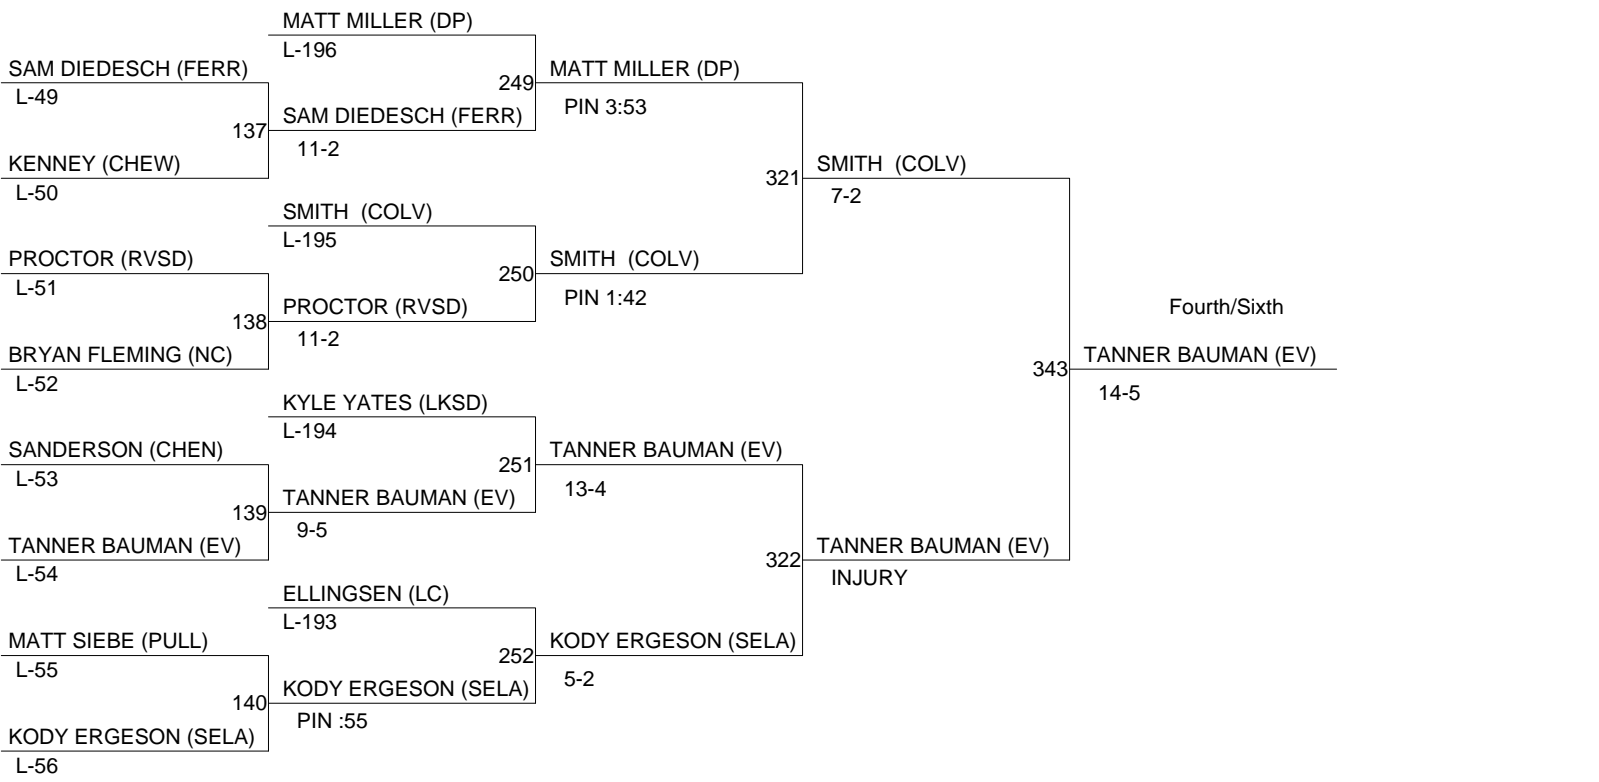

DEER PARK INVITE

Weight Class : 145