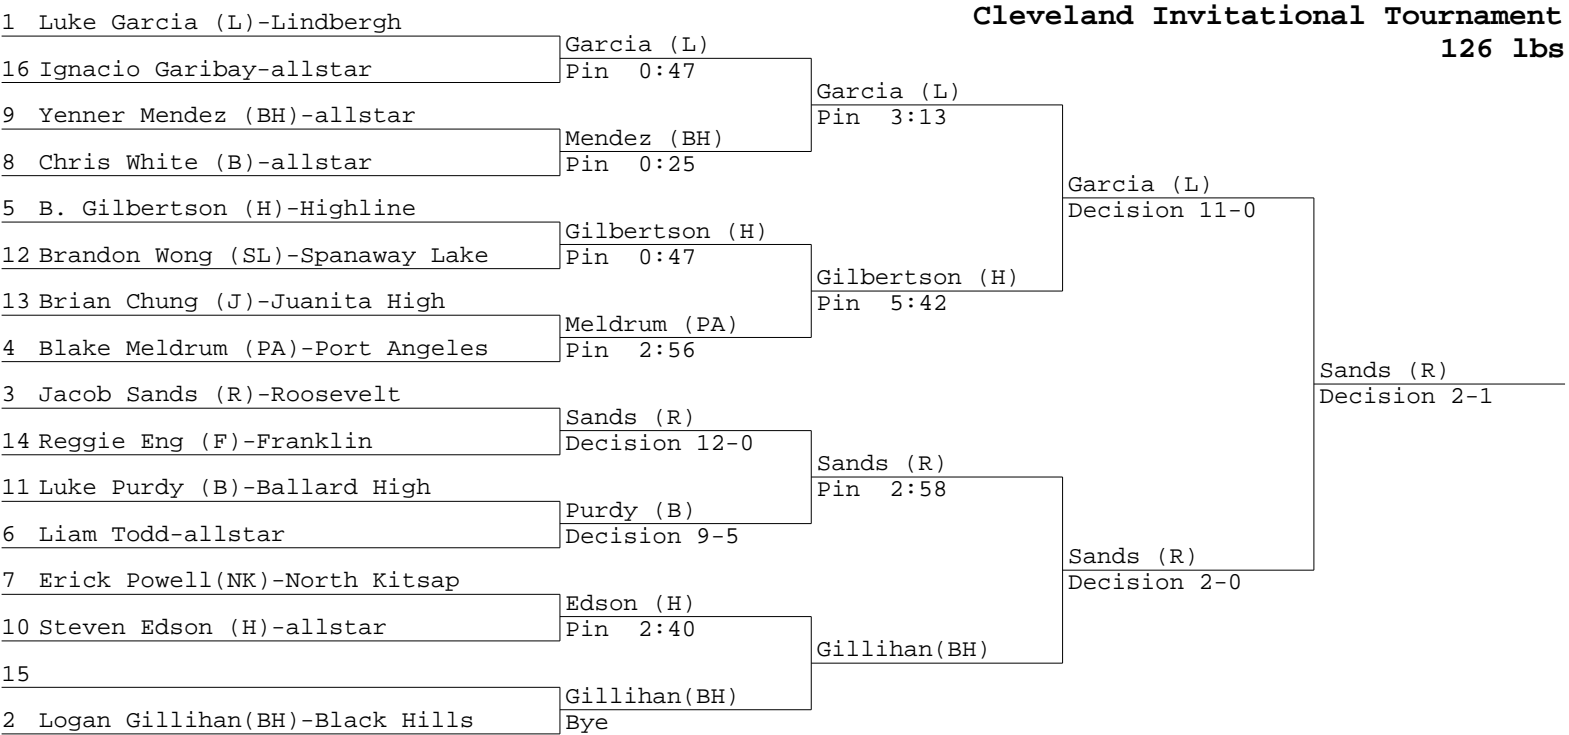

**Cleveland Invitational Tournament
126 lbs**

Edson (H)
Mendez (BH)