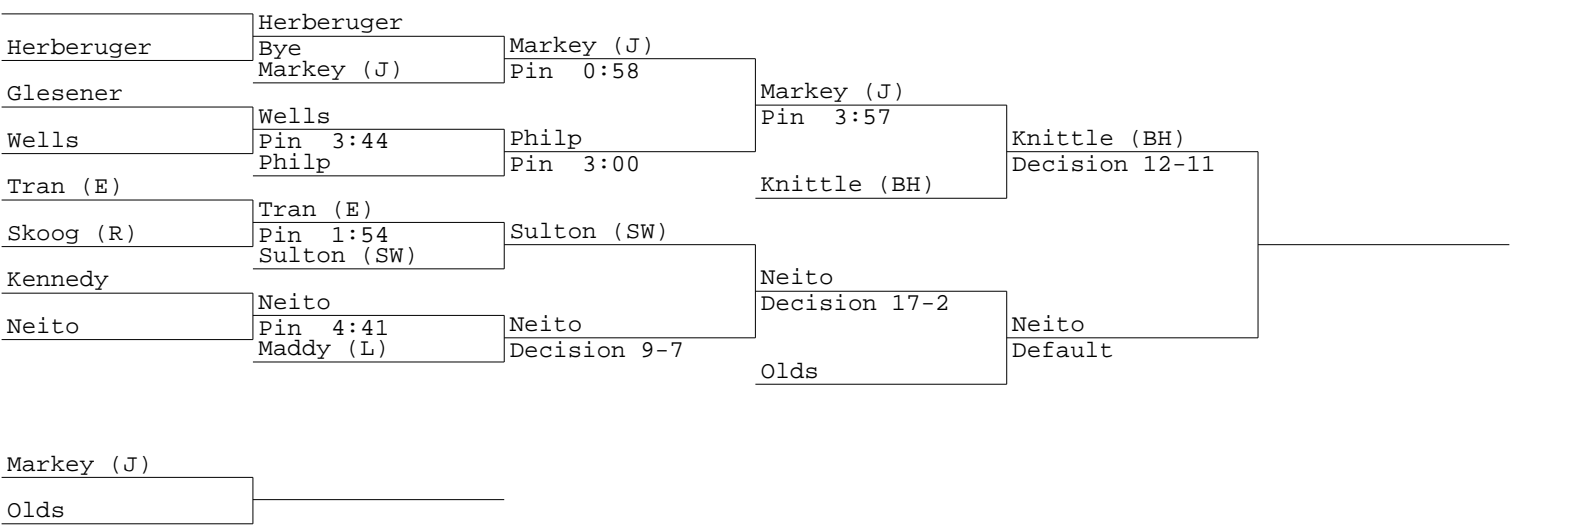

**Cleveland Invitational Tournament  
120 lbs**

**Cleveland Invitational Tournament  
126 lbs**

Edson (H)
Mendez (BH)

**Cleveland Invitational Tournament  
132 lbs**

Cleveland Invitational Tournament  
138 lbs