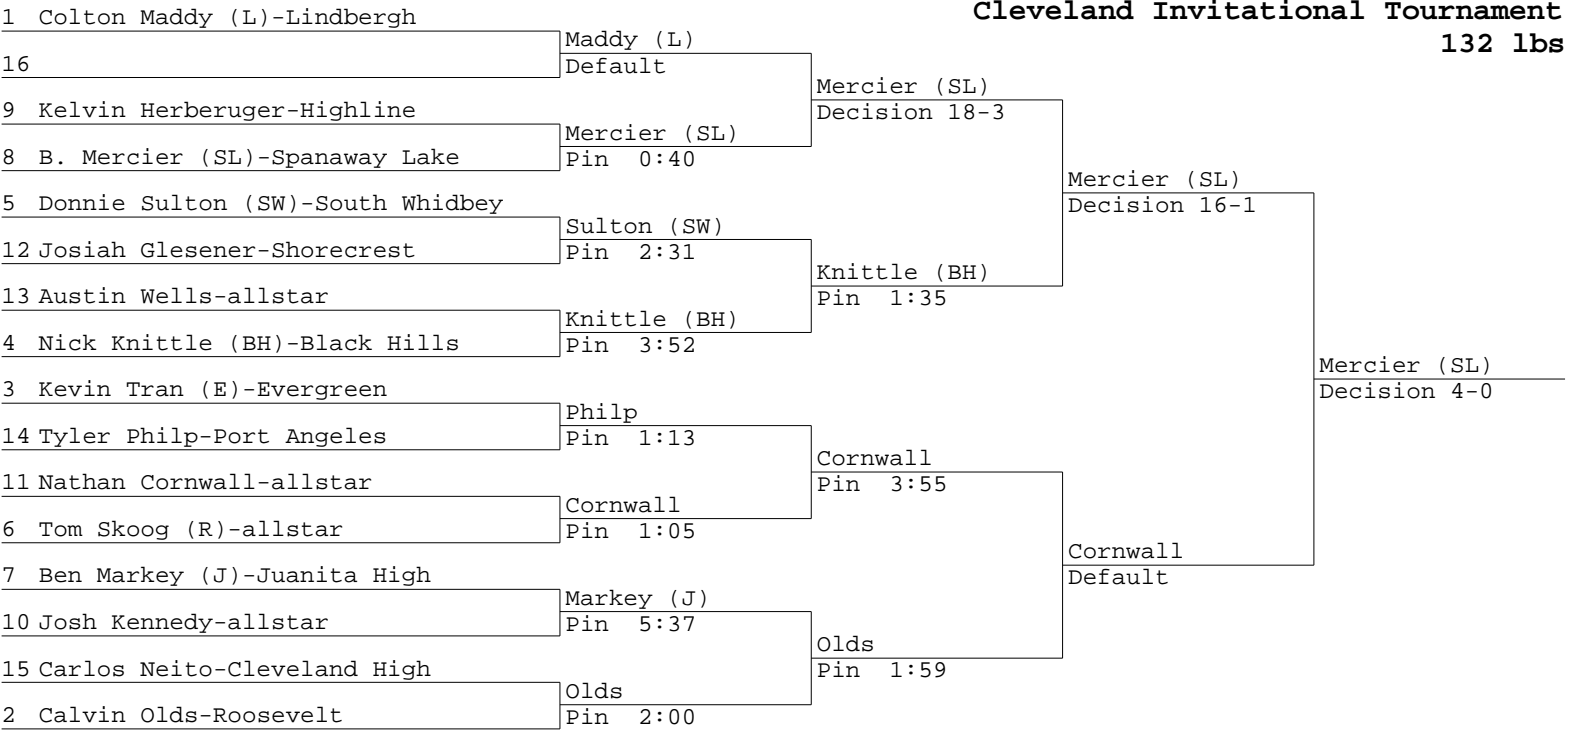

**Cleveland Invitational Tournament
132 lbs**