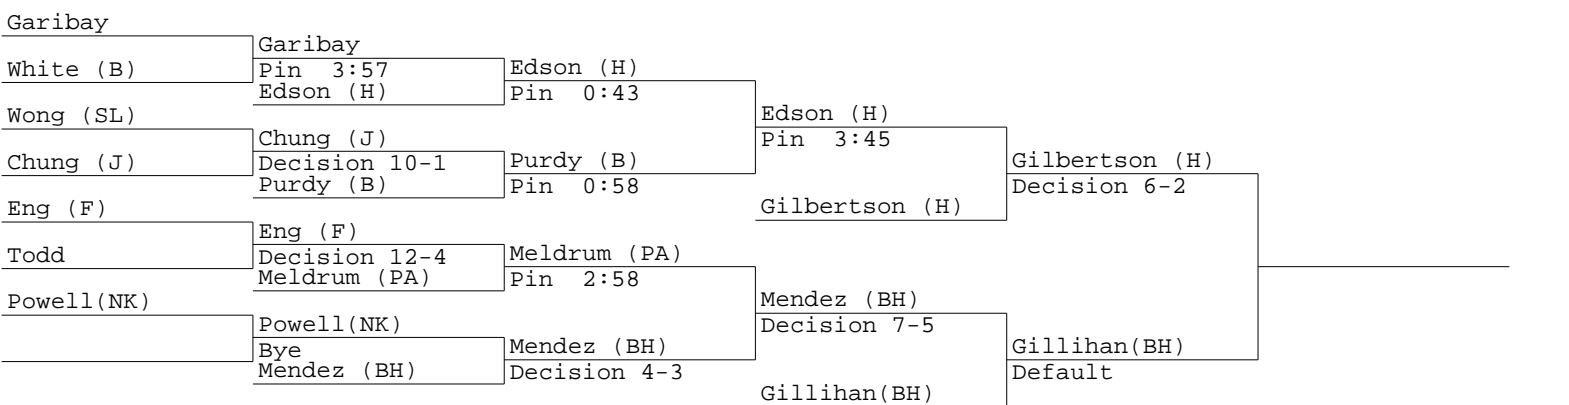

**Cleveland Invitational Tournament
126 lbs**

Edson (H)
Mendez (BH)