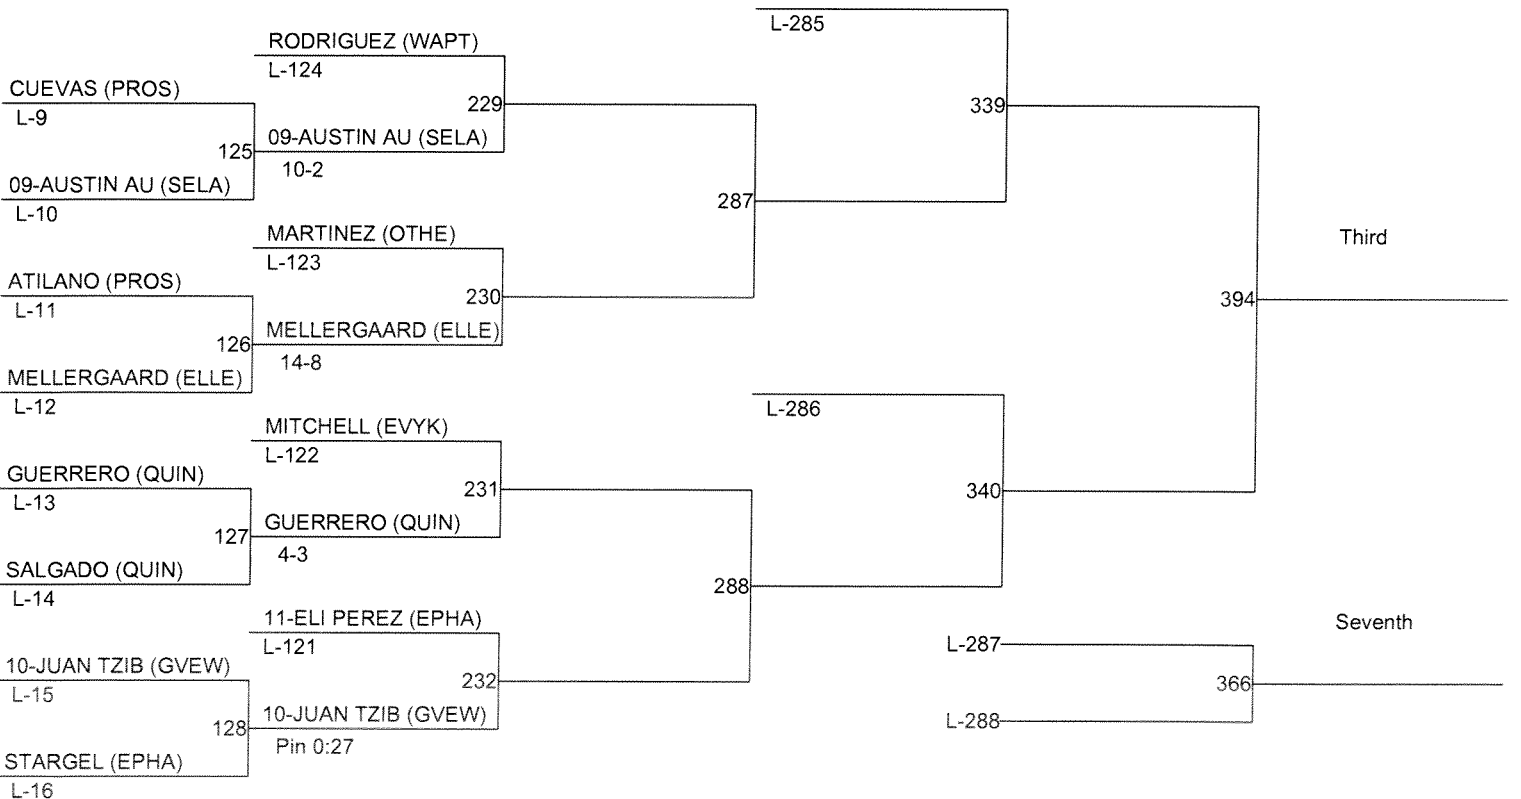

**2012 CWAC DISTRICT TOURNAMENT**

Weight Class : 106

**2012 CWAC DISTRICT TOURNAMENT**

Weight Class : 113

**2012 CWAC DISTRICT TOURNAMENT**

Weight Class : 120