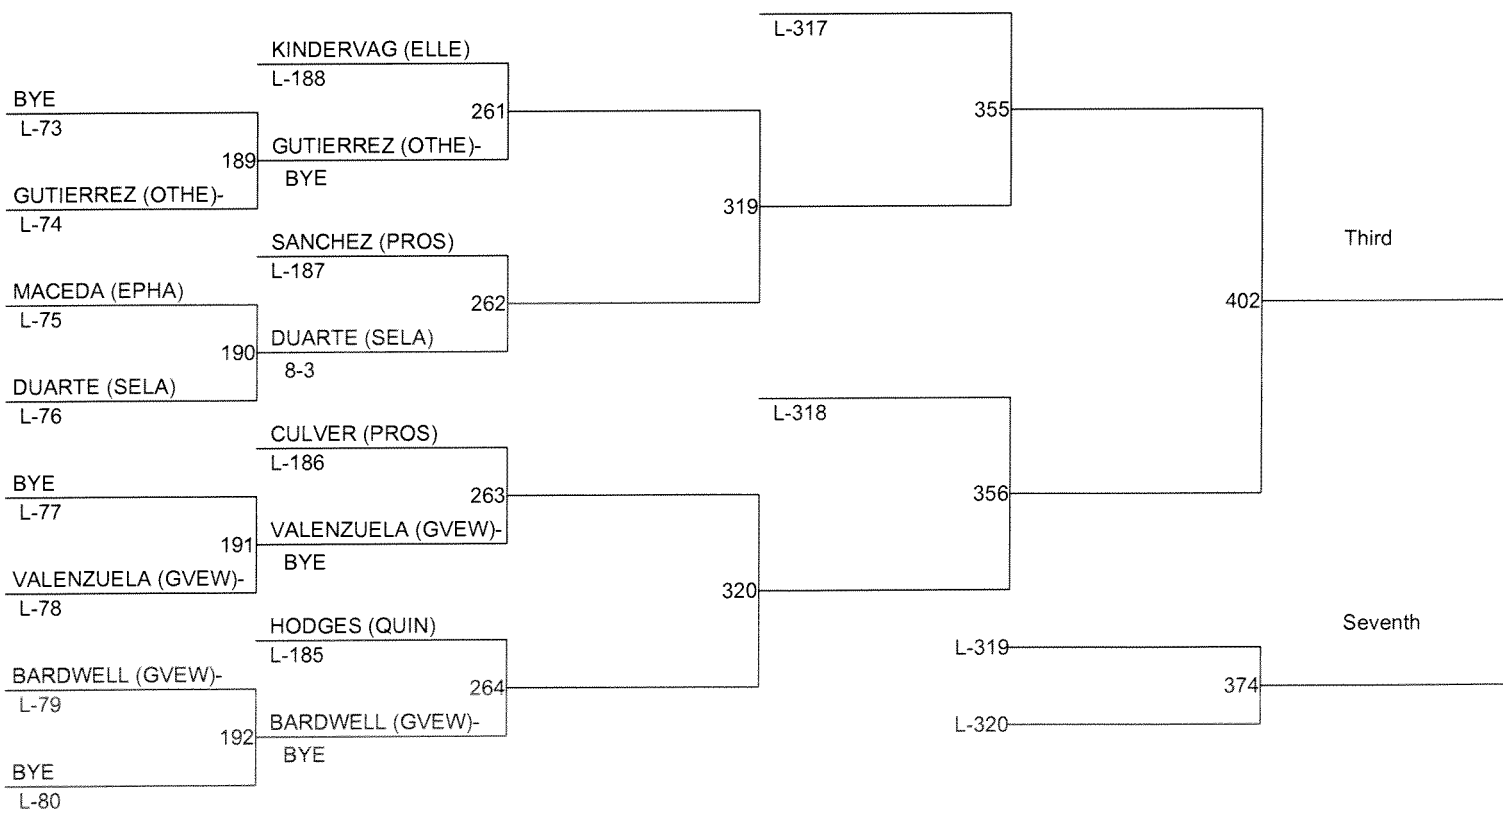

2012 CWAC DISTRICT TOURNAMENT

Weight Class : 170