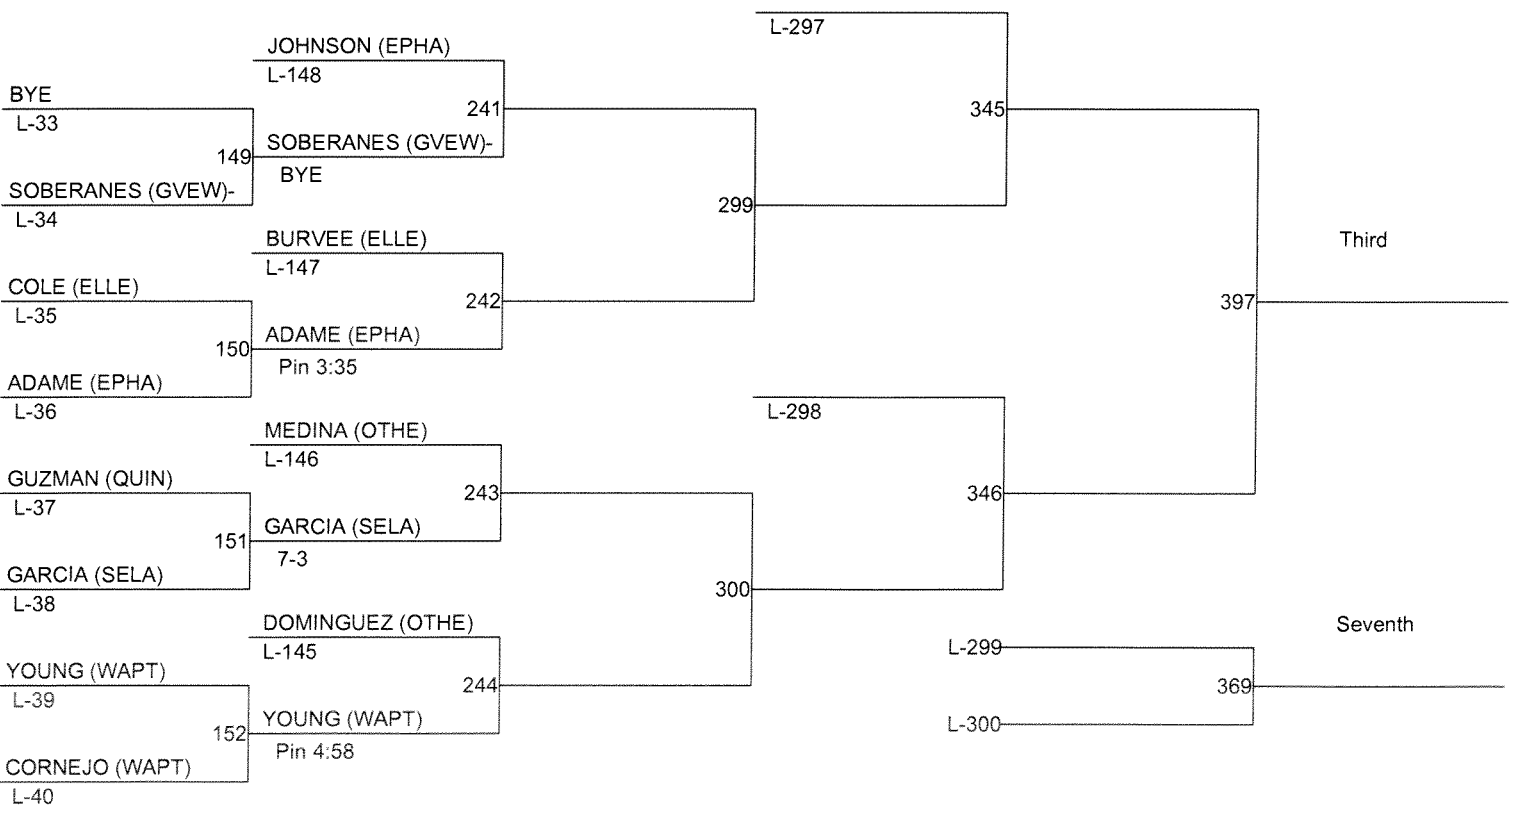

2012 CWAC DISTRICT TOURNAMENT

Weight Class : 132