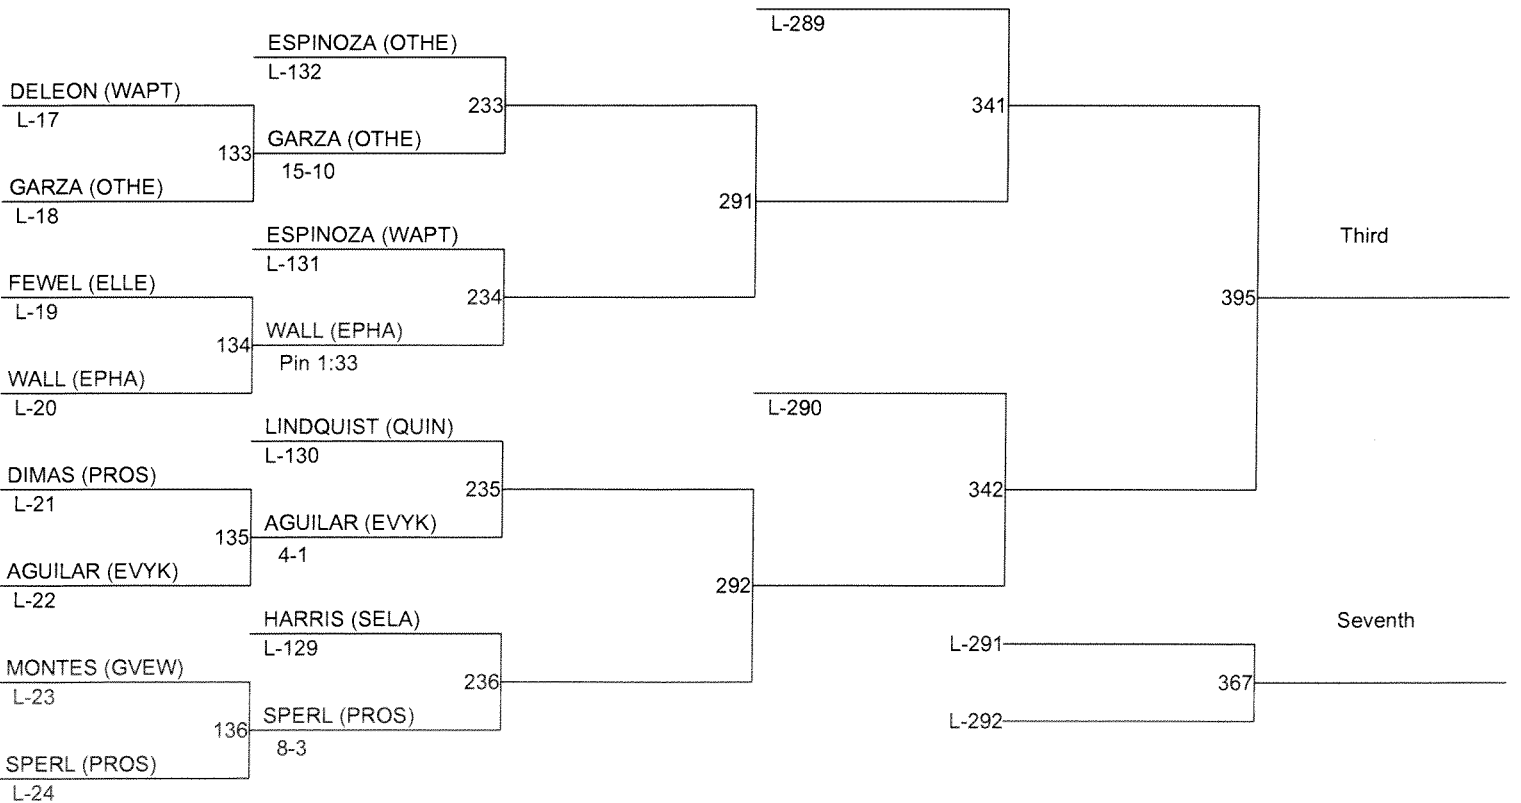

**2012 CWAC DISTRICT TOURNAMENT**

Weight Class : 106

**2012 CWAC DISTRICT TOURNAMENT**

Weight Class : 113

**2012 CWAC DISTRICT TOURNAMENT**

Weight Class : 120