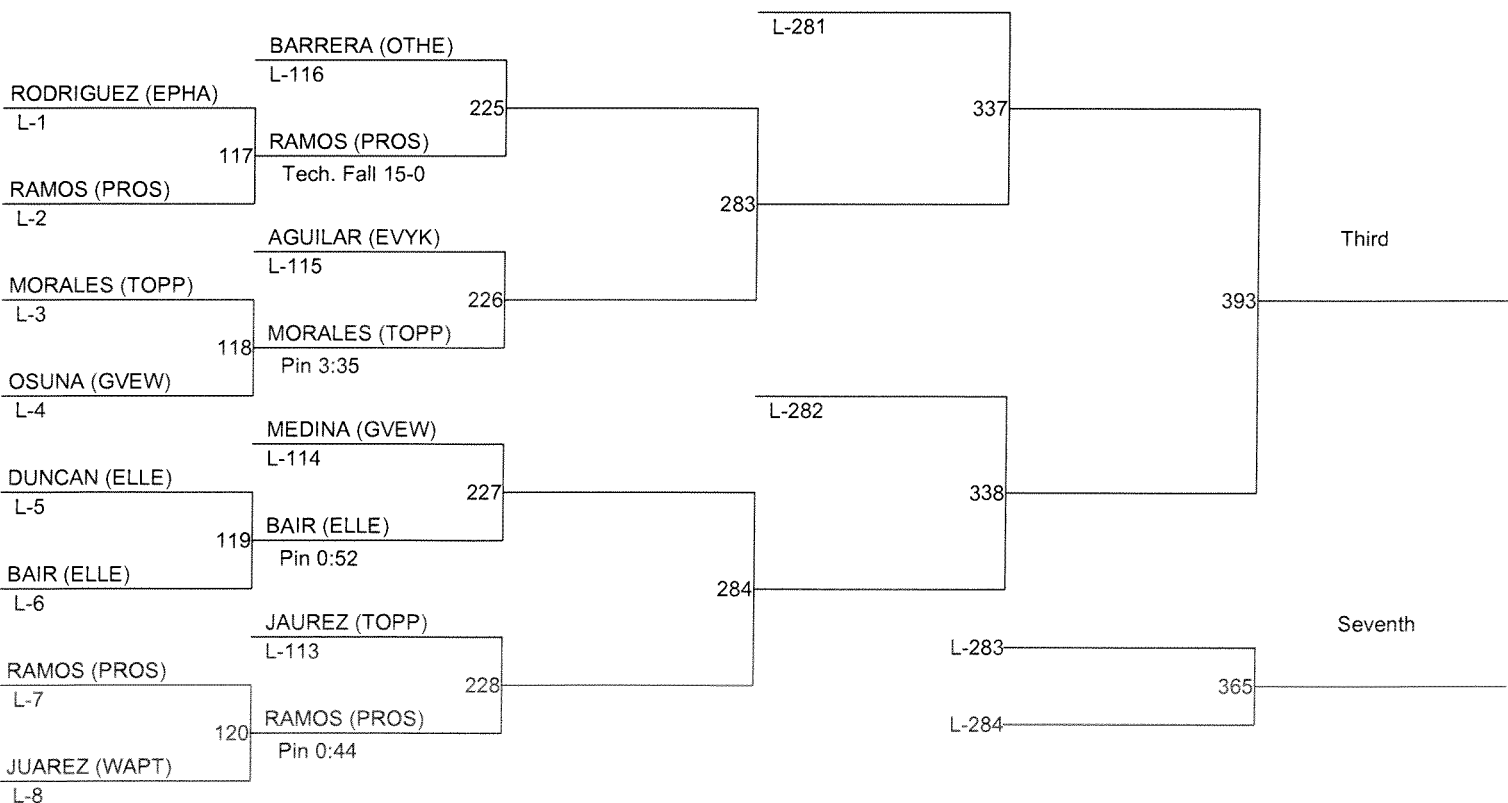

**2012 CWAC DISTRICT TOURNAMENT**

Weight Class : 106

**2012 CWAC DISTRICT TOURNAMENT**

Weight Class : 113

**2012 CWAC DISTRICT TOURNAMENT**

Weight Class : 120