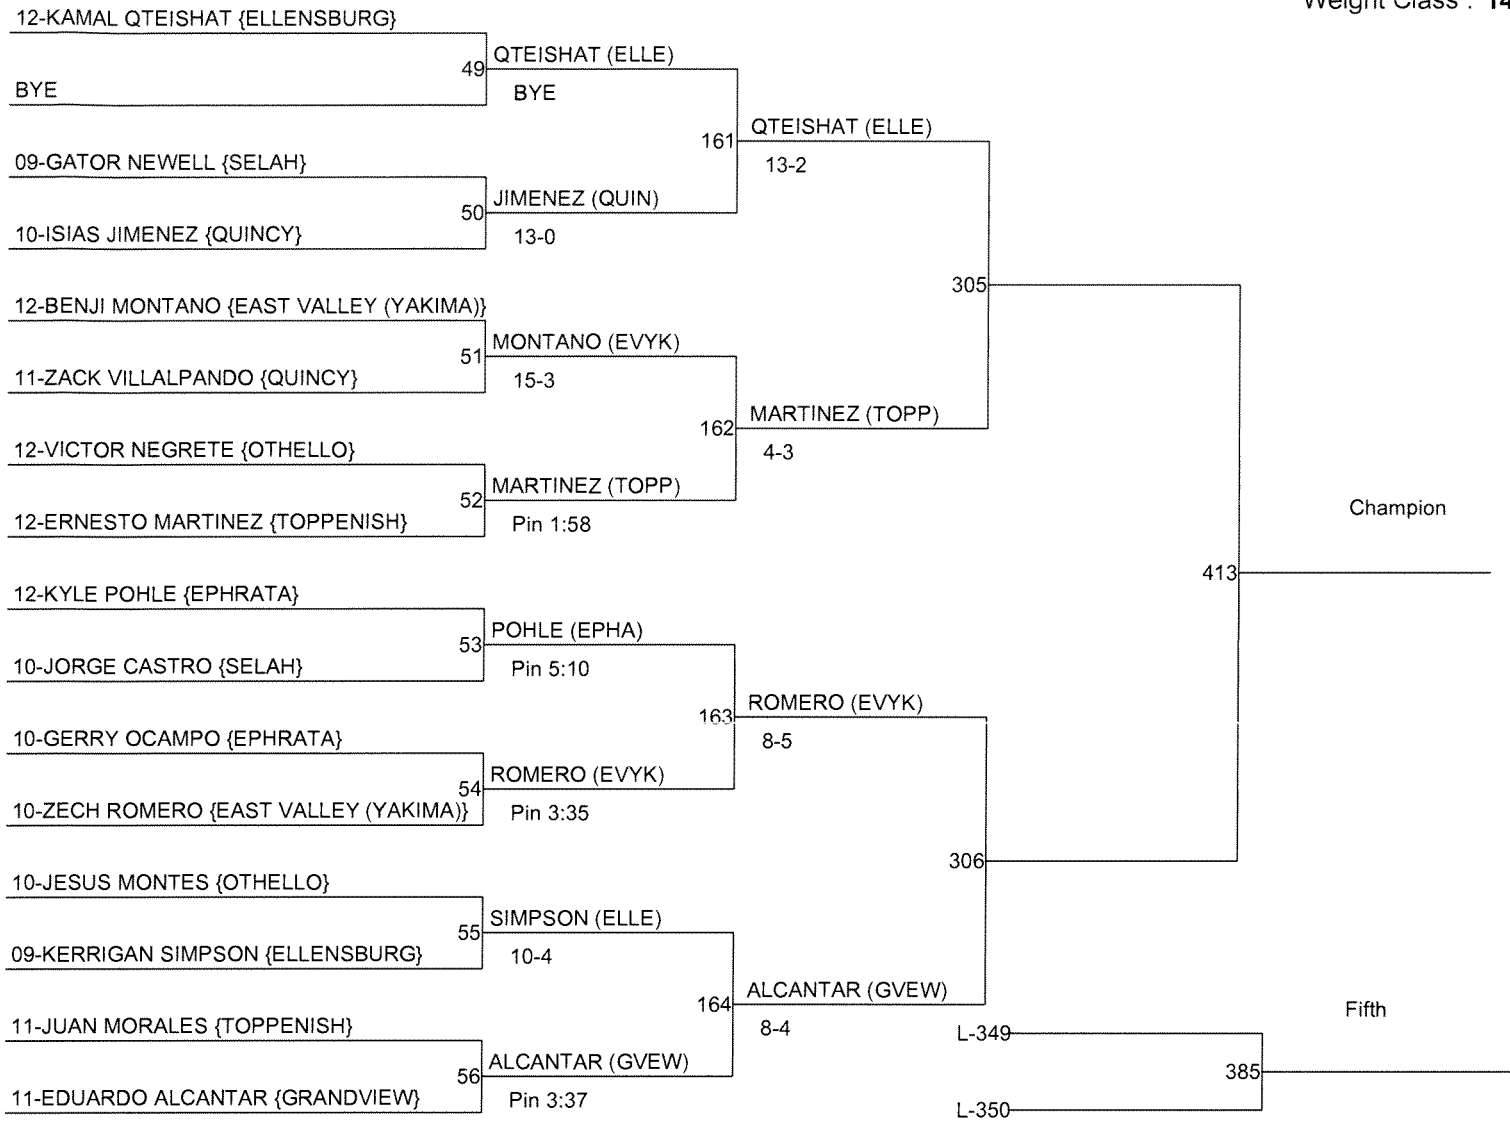

2012 CWAC DISTRICT TOURNAMENT

Weight Class : 145