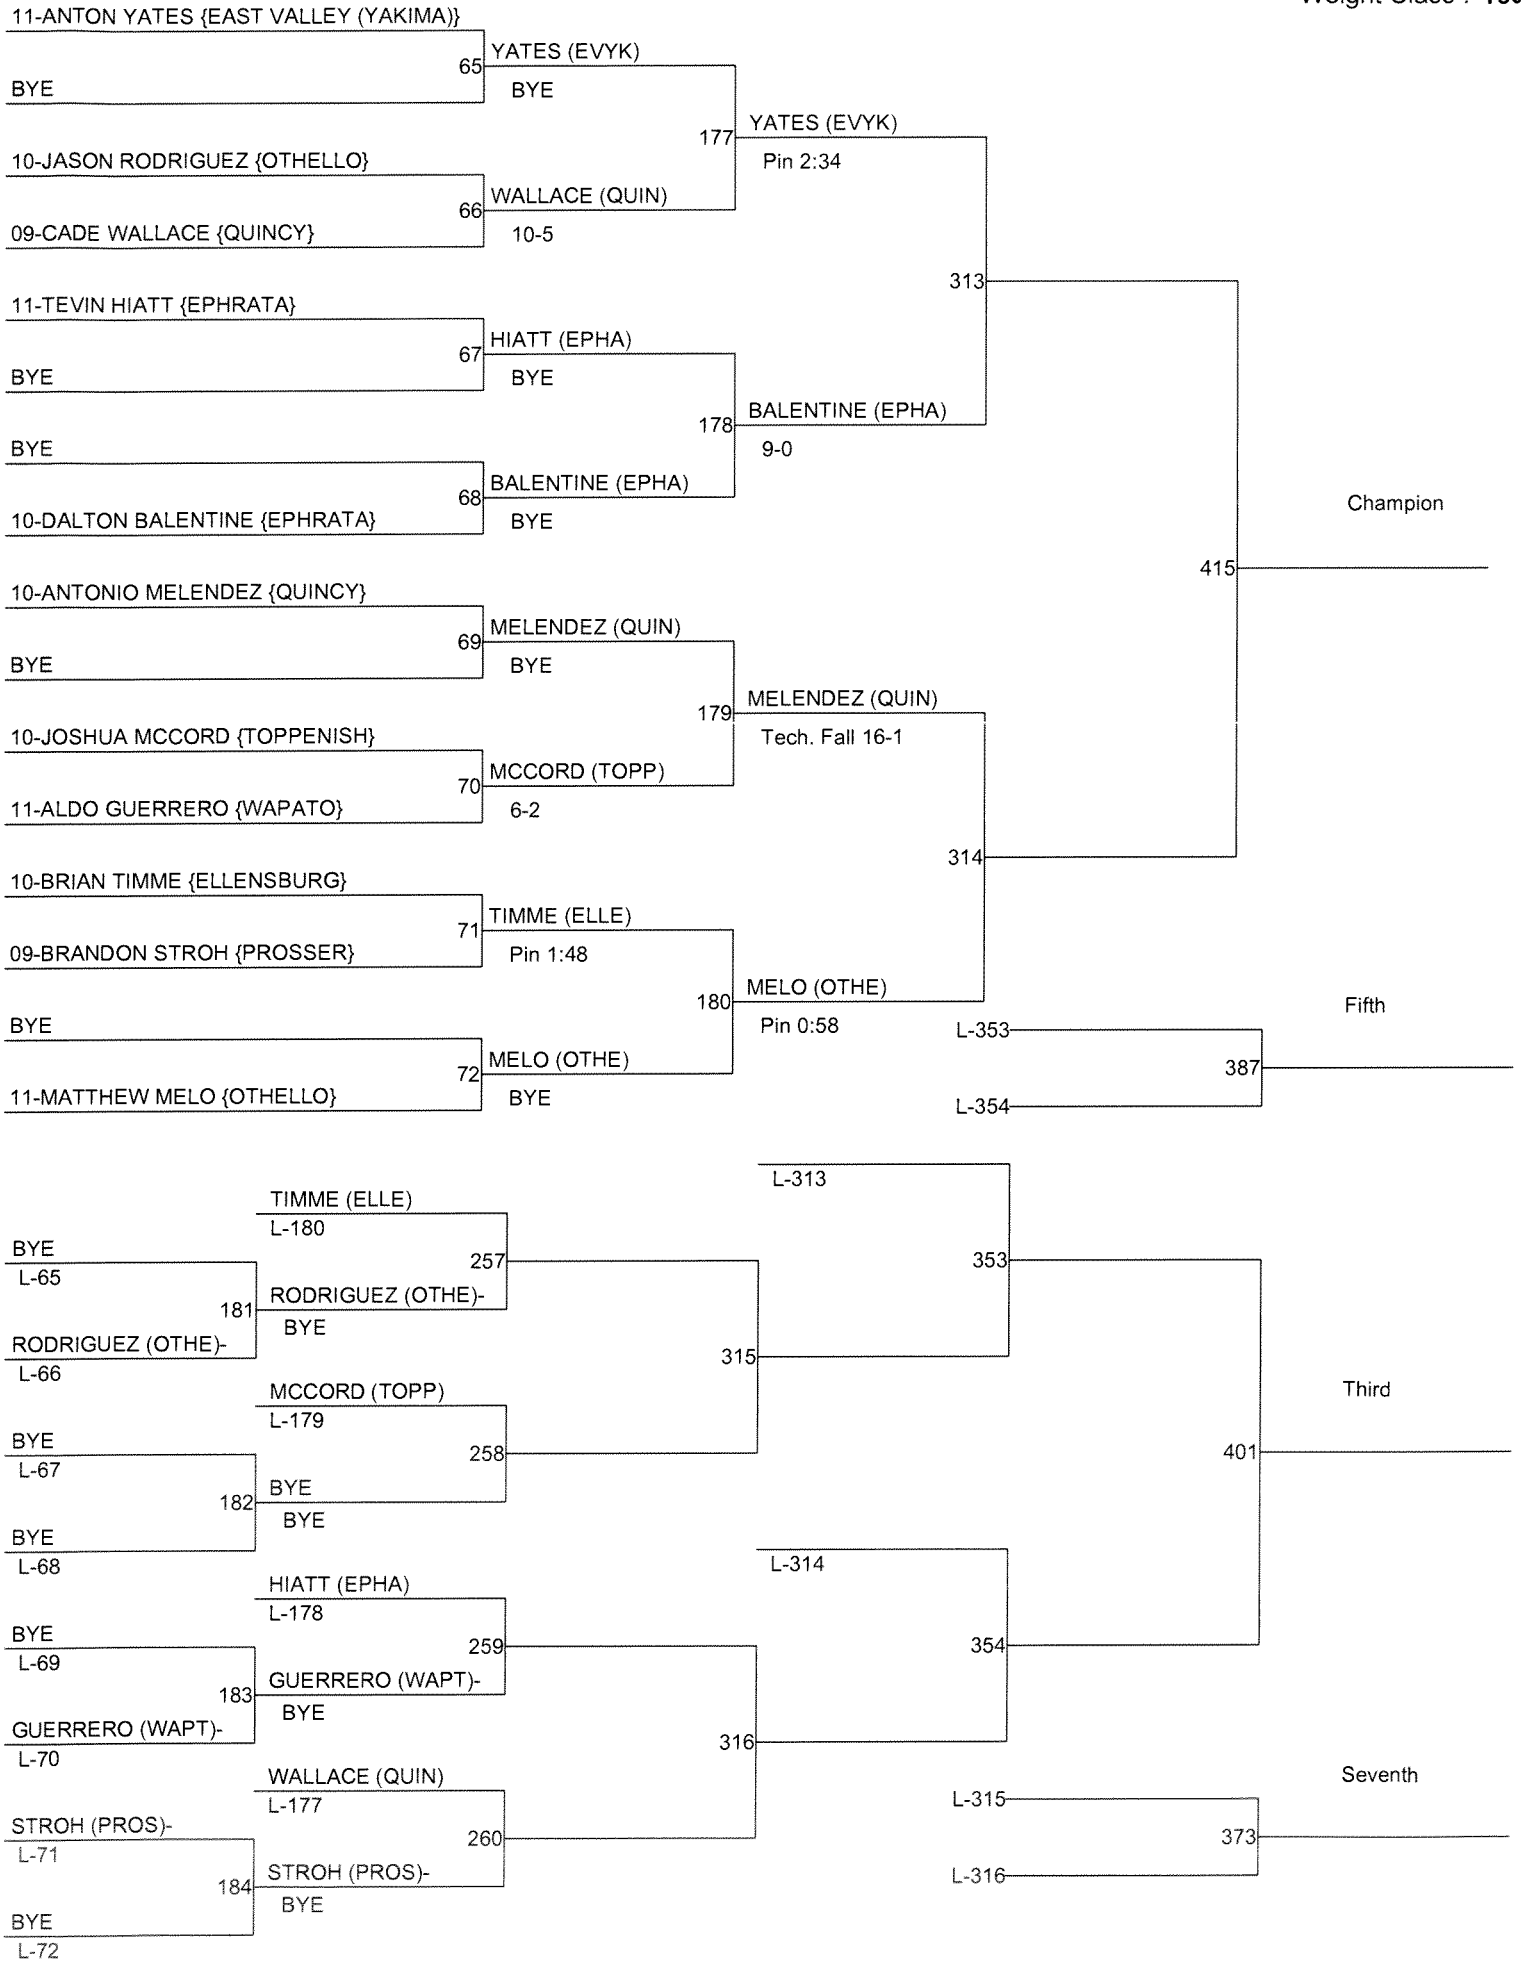

2012 CWAC DISTRICT TOURNAMENT

Weight Class : 160