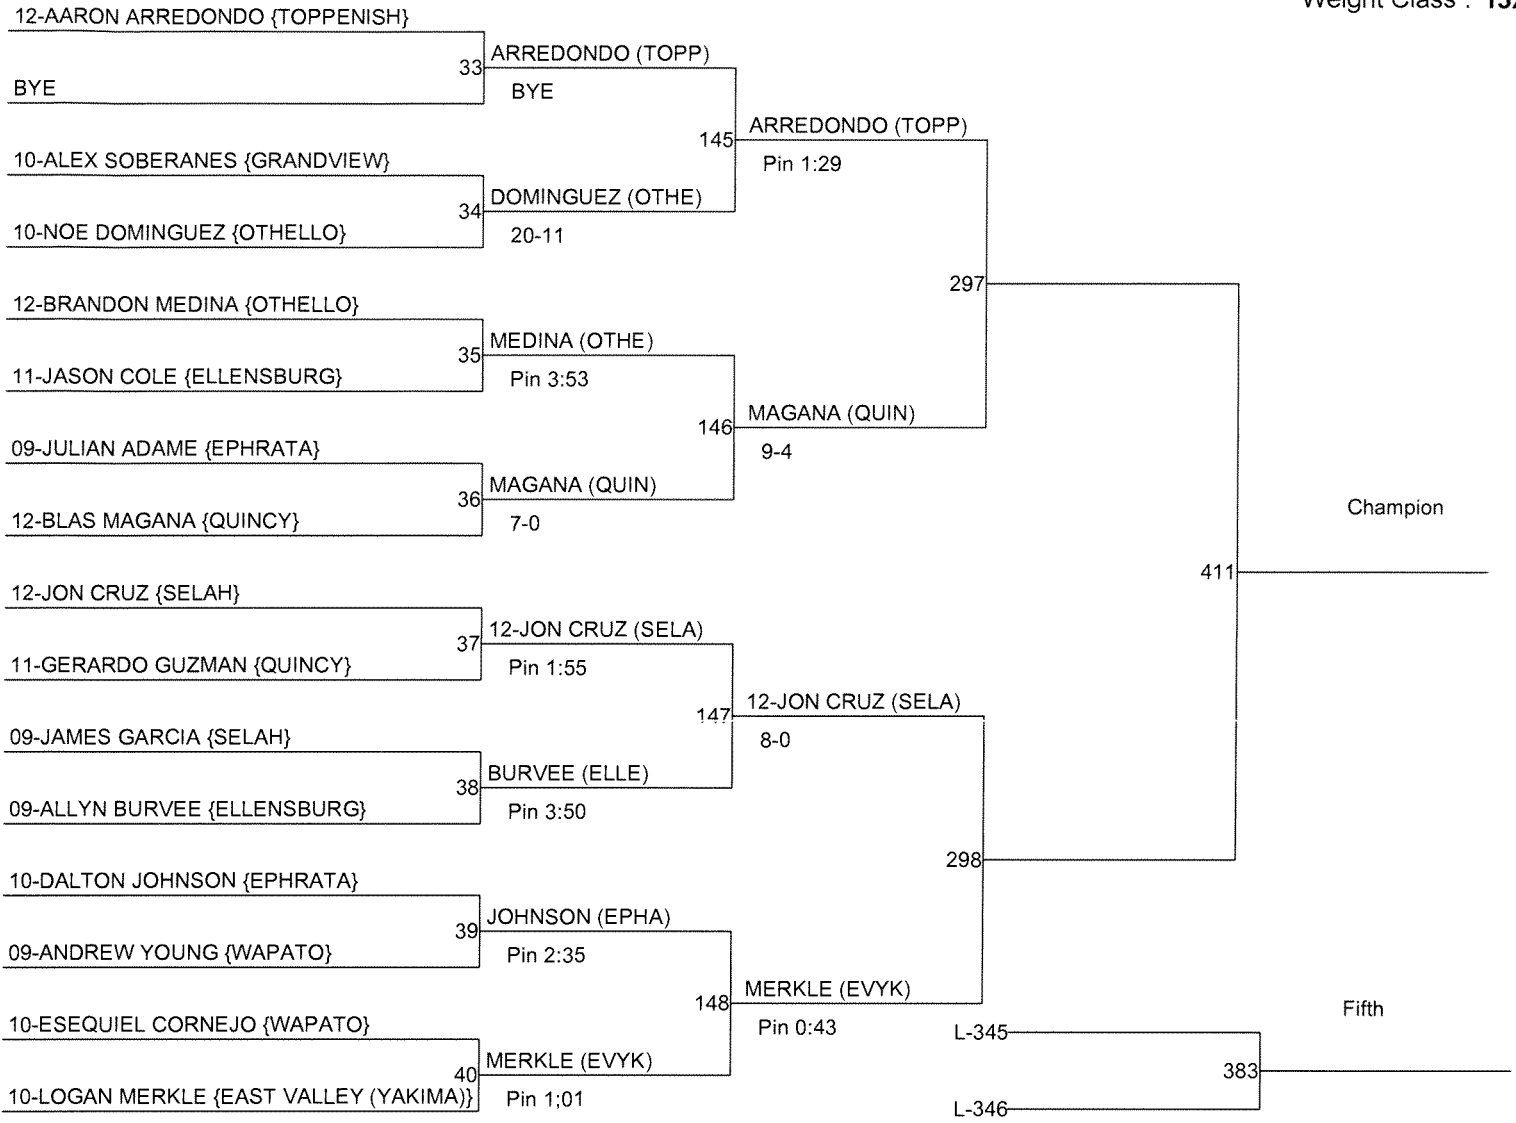

2012 CWAC DISTRICT TOURNAMENT

Weight Class : 132