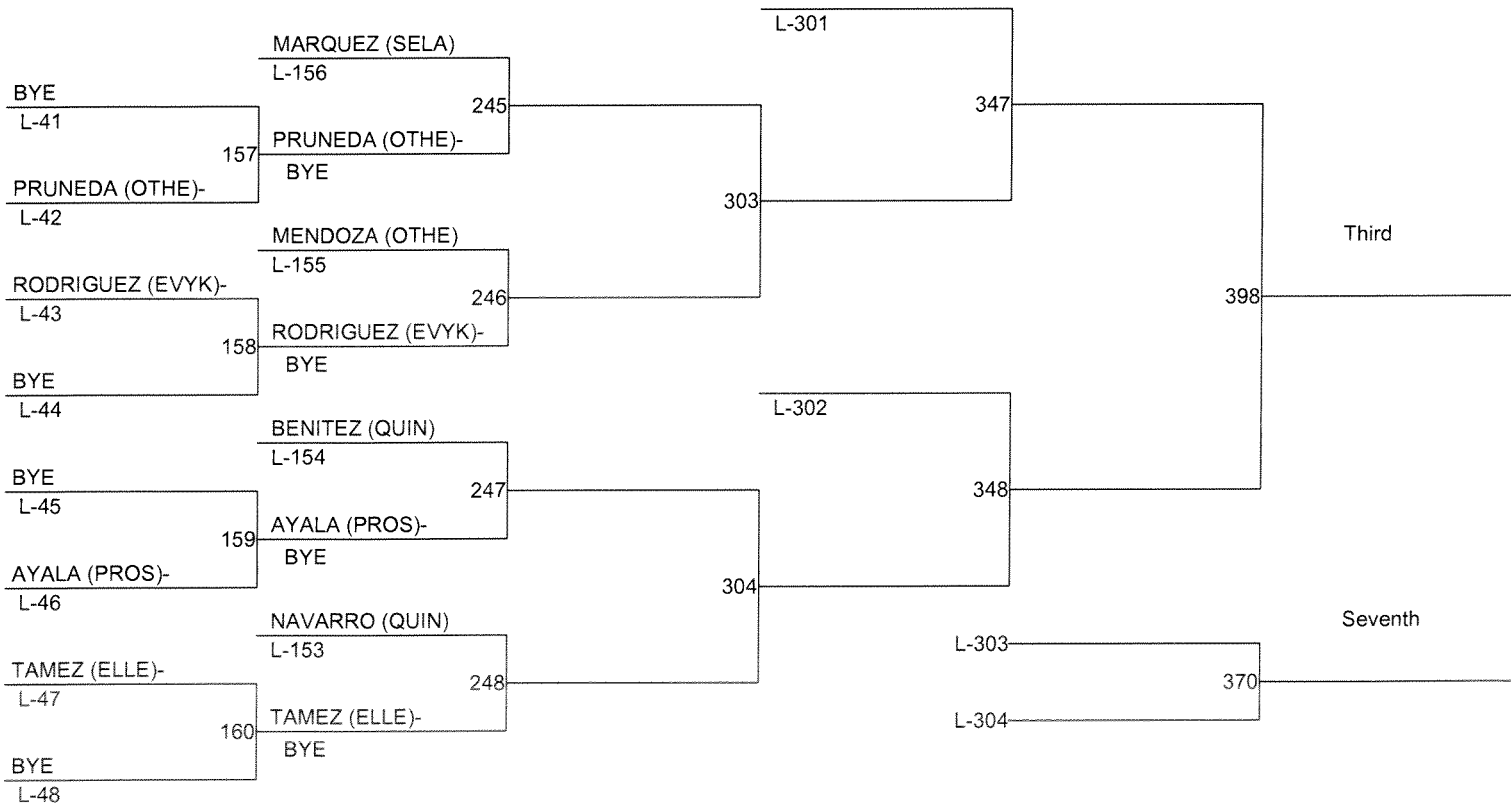

# 2012 CWAC DISTRICT TOURNAMENT

Weight Class : 126

**2012 CWAC DISTRICT TOURNAMENT**

Weight Class : 132

**2012 CWAC DISTRICT TOURNAMENT**

Weight Class : 138