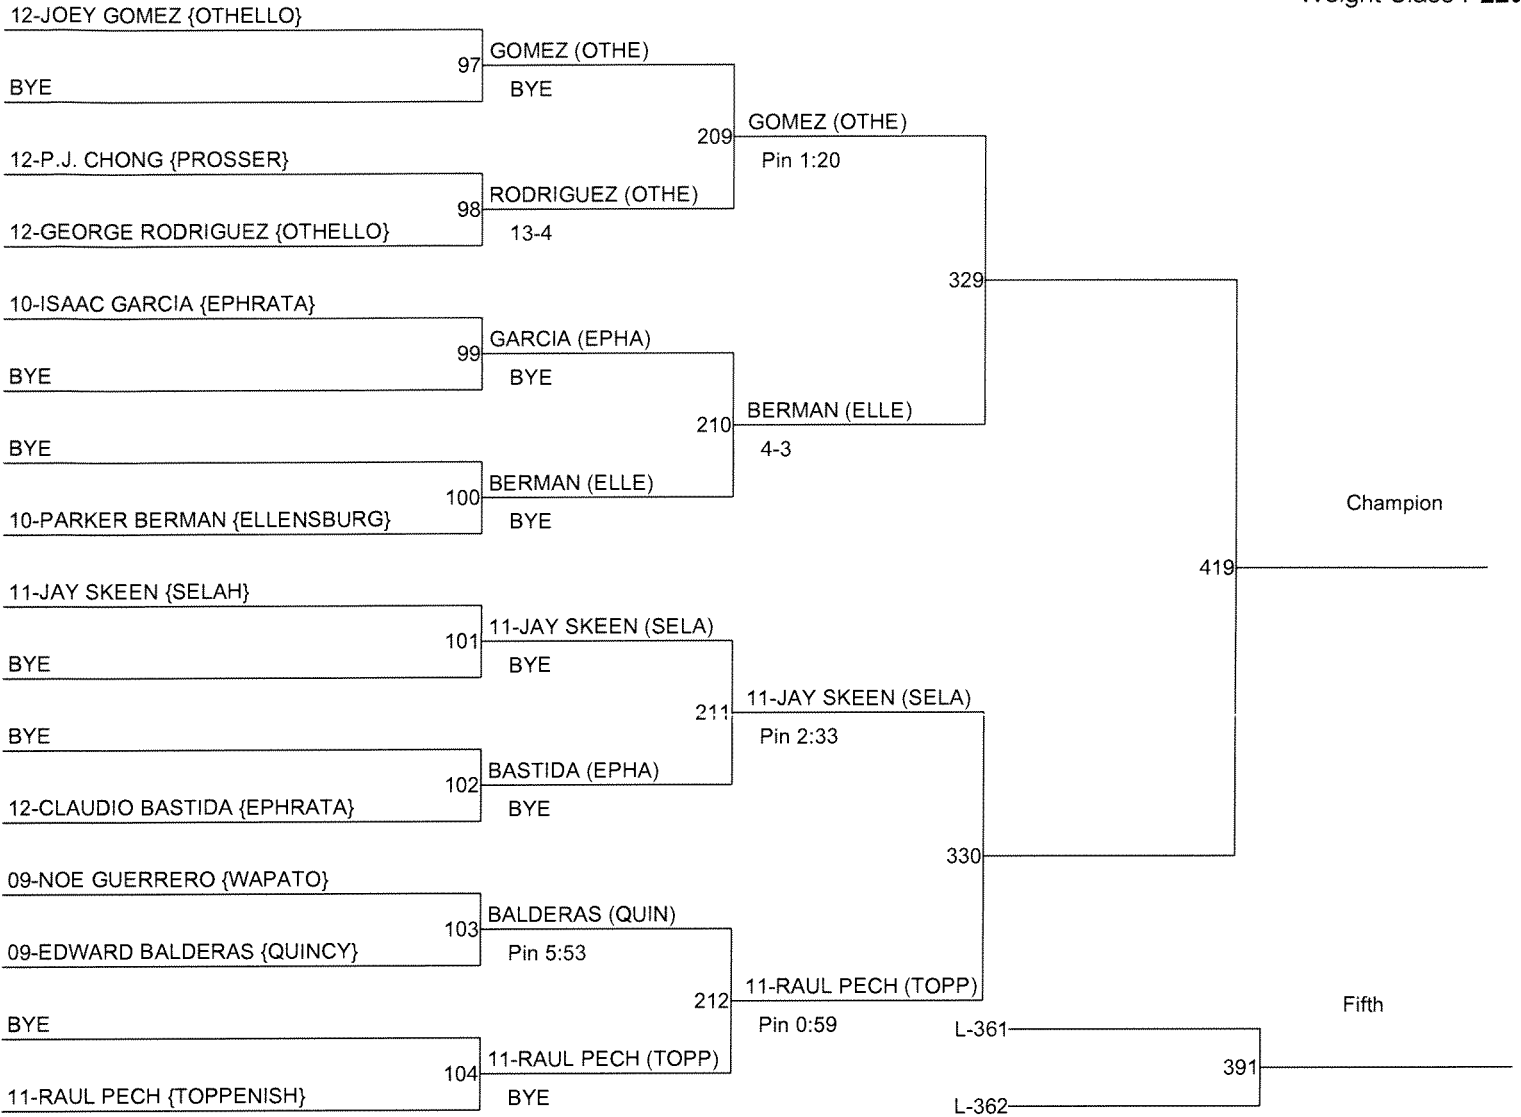

# 2012 CWAC DISTRICT TOURNAMENT

Weight Class : 182

**2012 CWAC DISTRICT TOURNAMENT**

Weight Class : 195

**2012 CWAC DISTRICT TOURNAMENT**

Weight Class : **220**

**2012 CWAC DISTRICT TOURNAMENT**

Weight Class : **285**