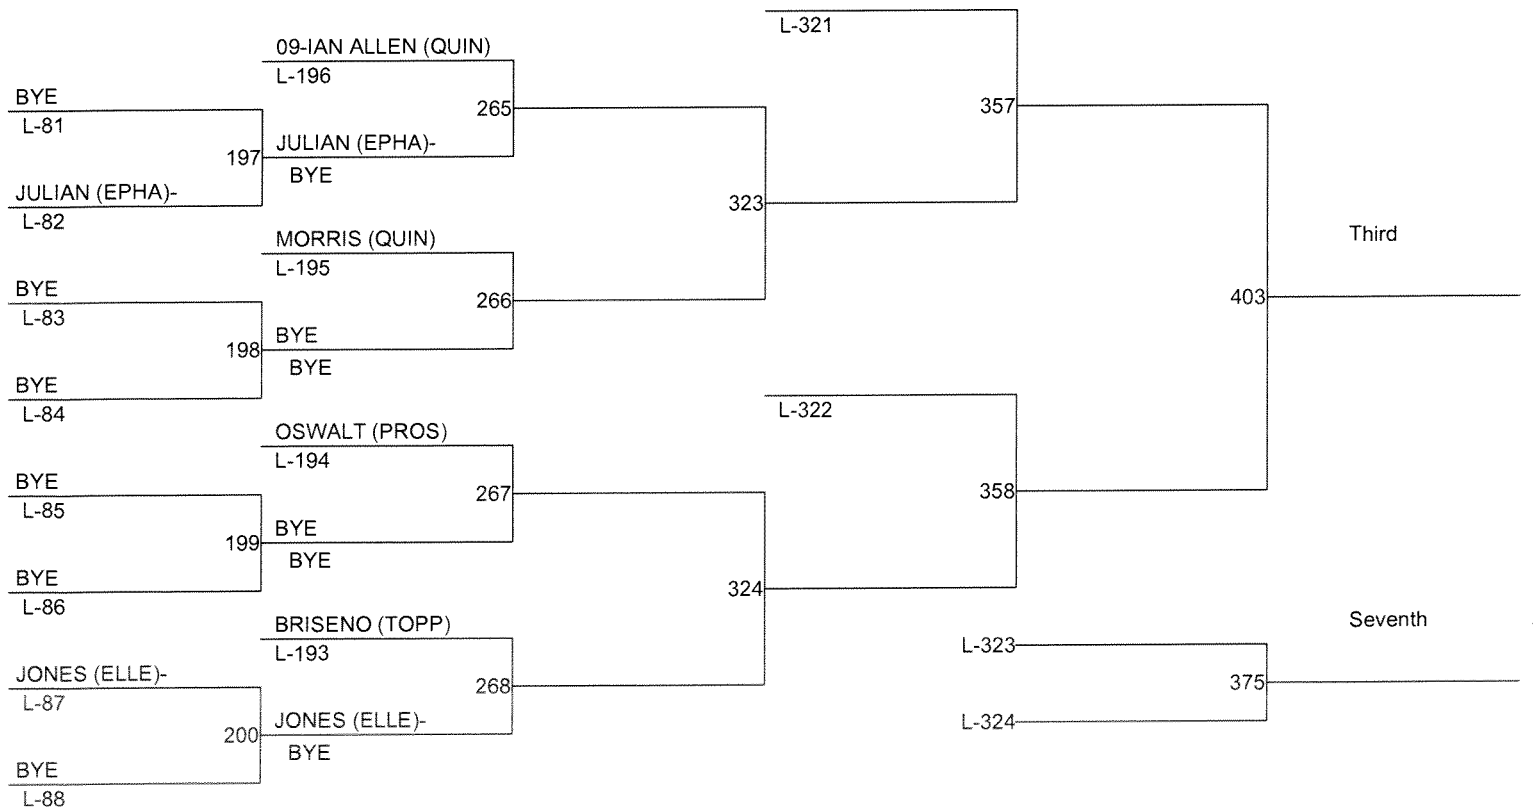

# 2012 CWAC DISTRICT TOURNAMENT

Weight Class : 182

**2012 CWAC DISTRICT TOURNAMENT**

Weight Class : 195

**2012 CWAC DISTRICT TOURNAMENT**

Weight Class : **220**

**2012 CWAC DISTRICT TOURNAMENT**

Weight Class : **285**