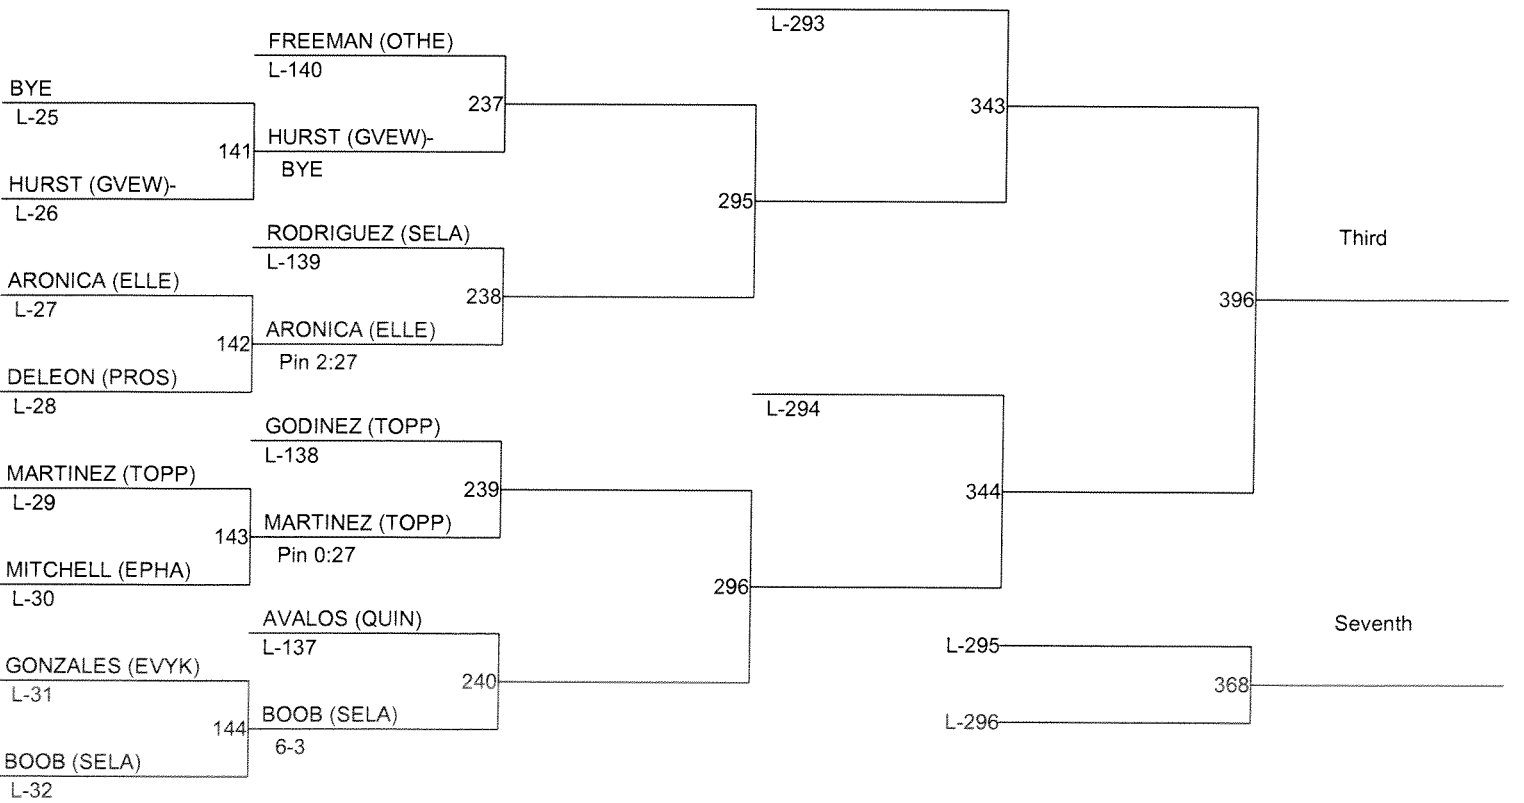

2012 CWAC DISTRICT TOURNAMENT

Weight Class : 126