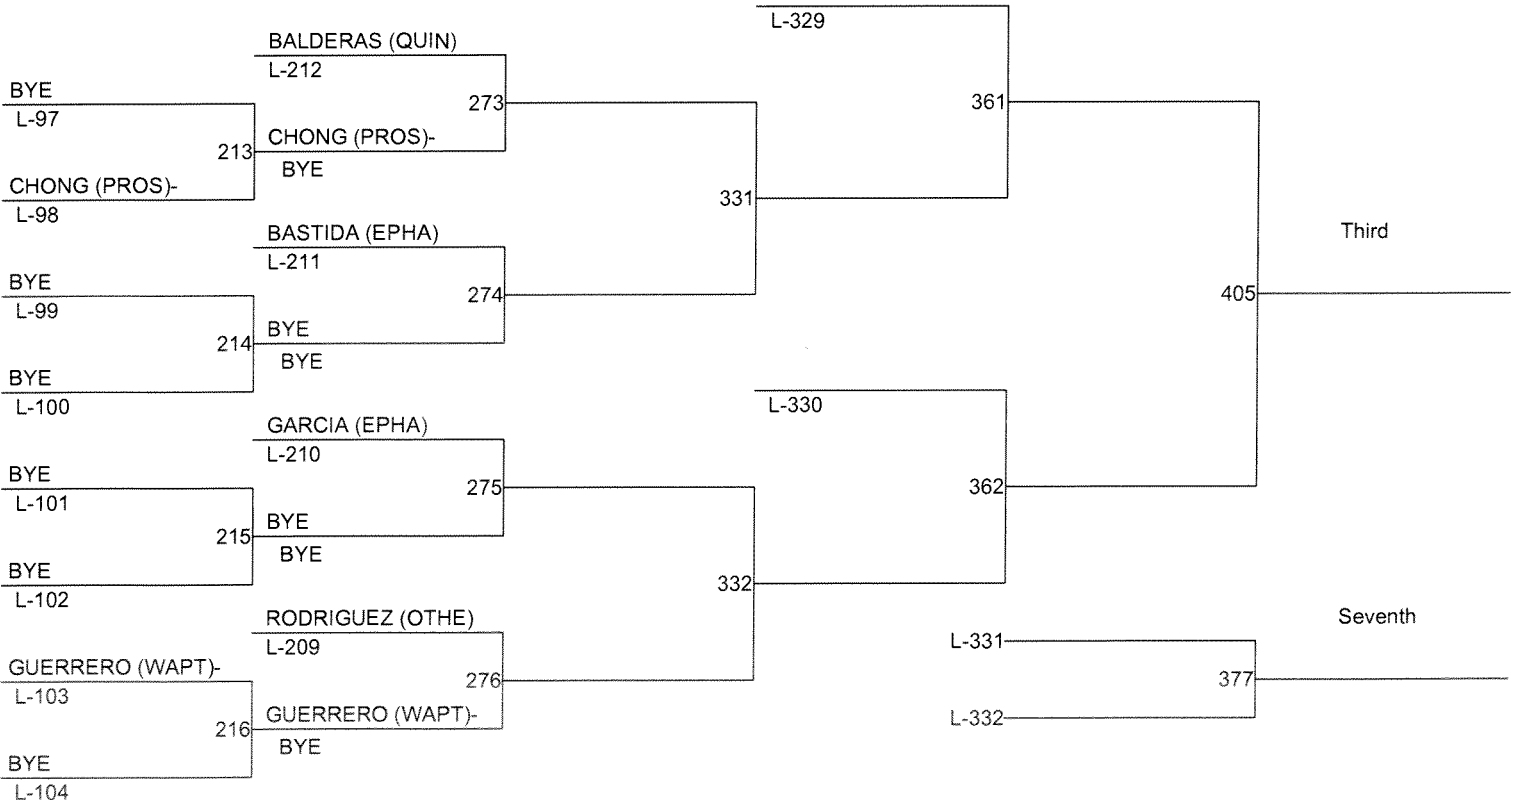

# 2012 CWAC DISTRICT TOURNAMENT

Weight Class : 182

**2012 CWAC DISTRICT TOURNAMENT**

Weight Class : 195

**2012 CWAC DISTRICT TOURNAMENT**

Weight Class : **220**

**2012 CWAC DISTRICT TOURNAMENT**

Weight Class : **285**