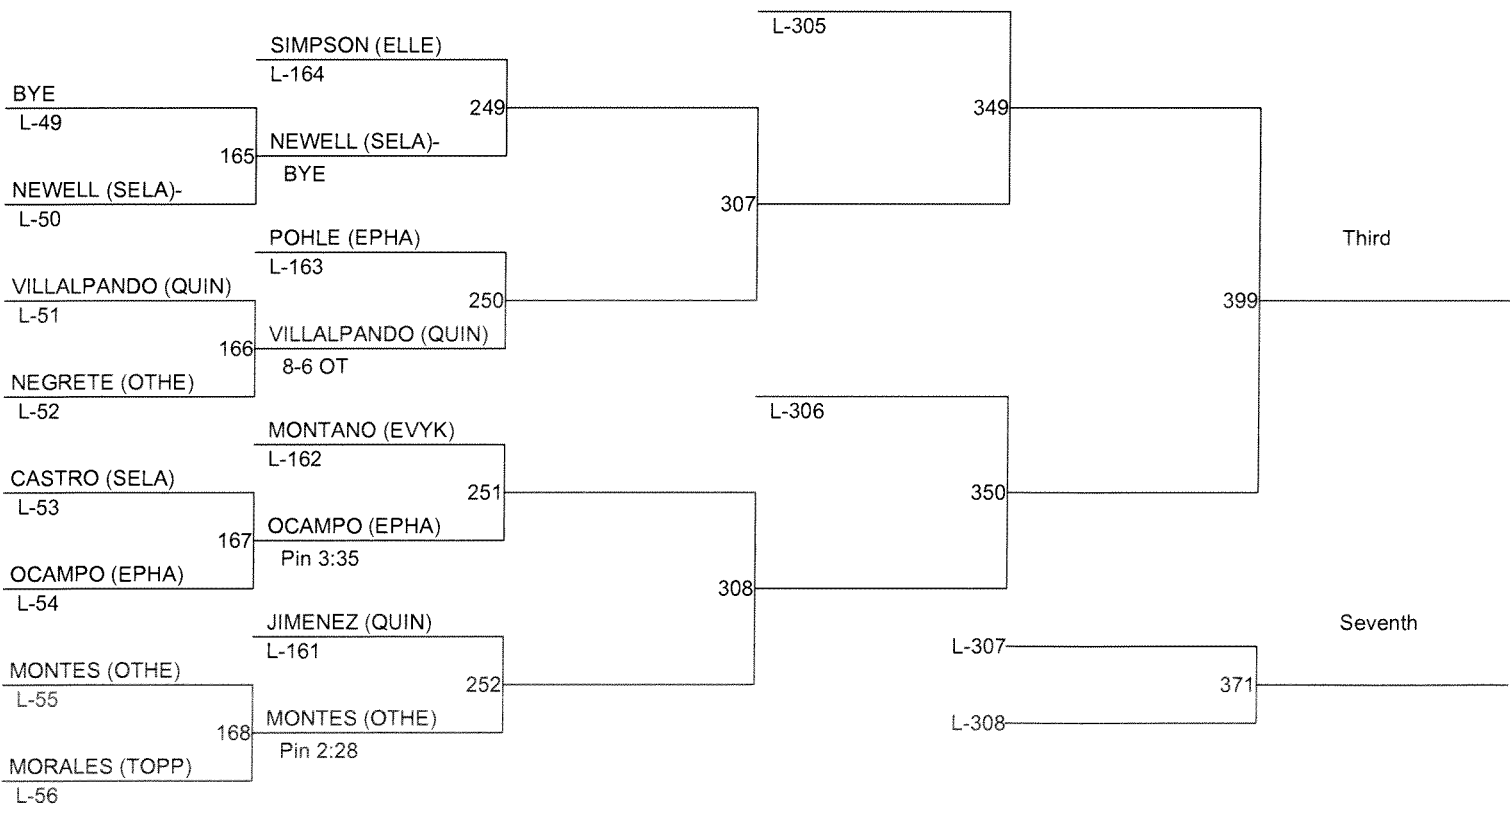

2012 CWAC DISTRICT TOURNAMENT

Weight Class : 145