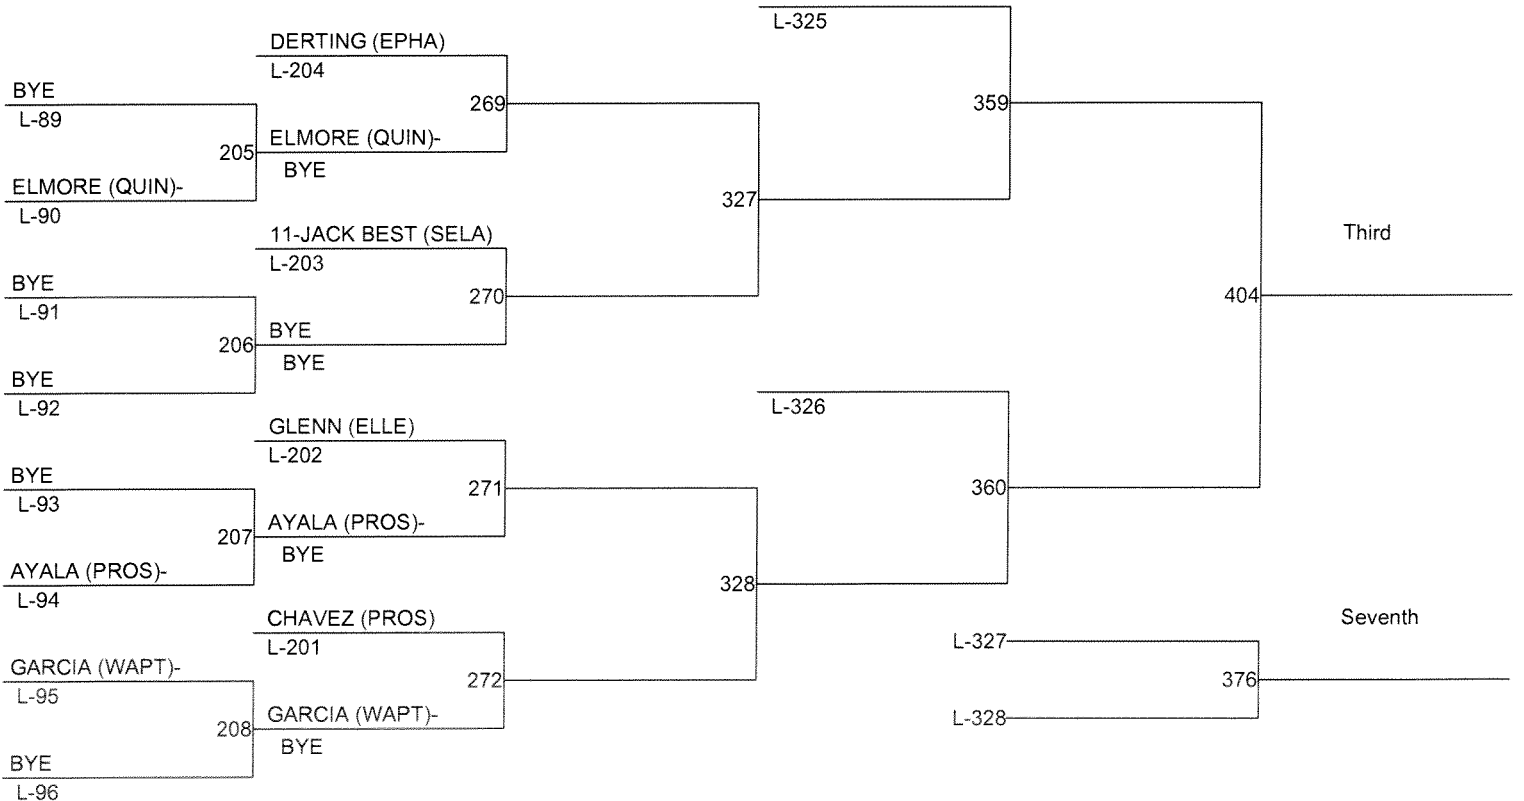

# 2012 CWAC DISTRICT TOURNAMENT

Weight Class : 182

**2012 CWAC DISTRICT TOURNAMENT**

Weight Class : 195

**2012 CWAC DISTRICT TOURNAMENT**

Weight Class : **220**

**2012 CWAC DISTRICT TOURNAMENT**

Weight Class : **285**