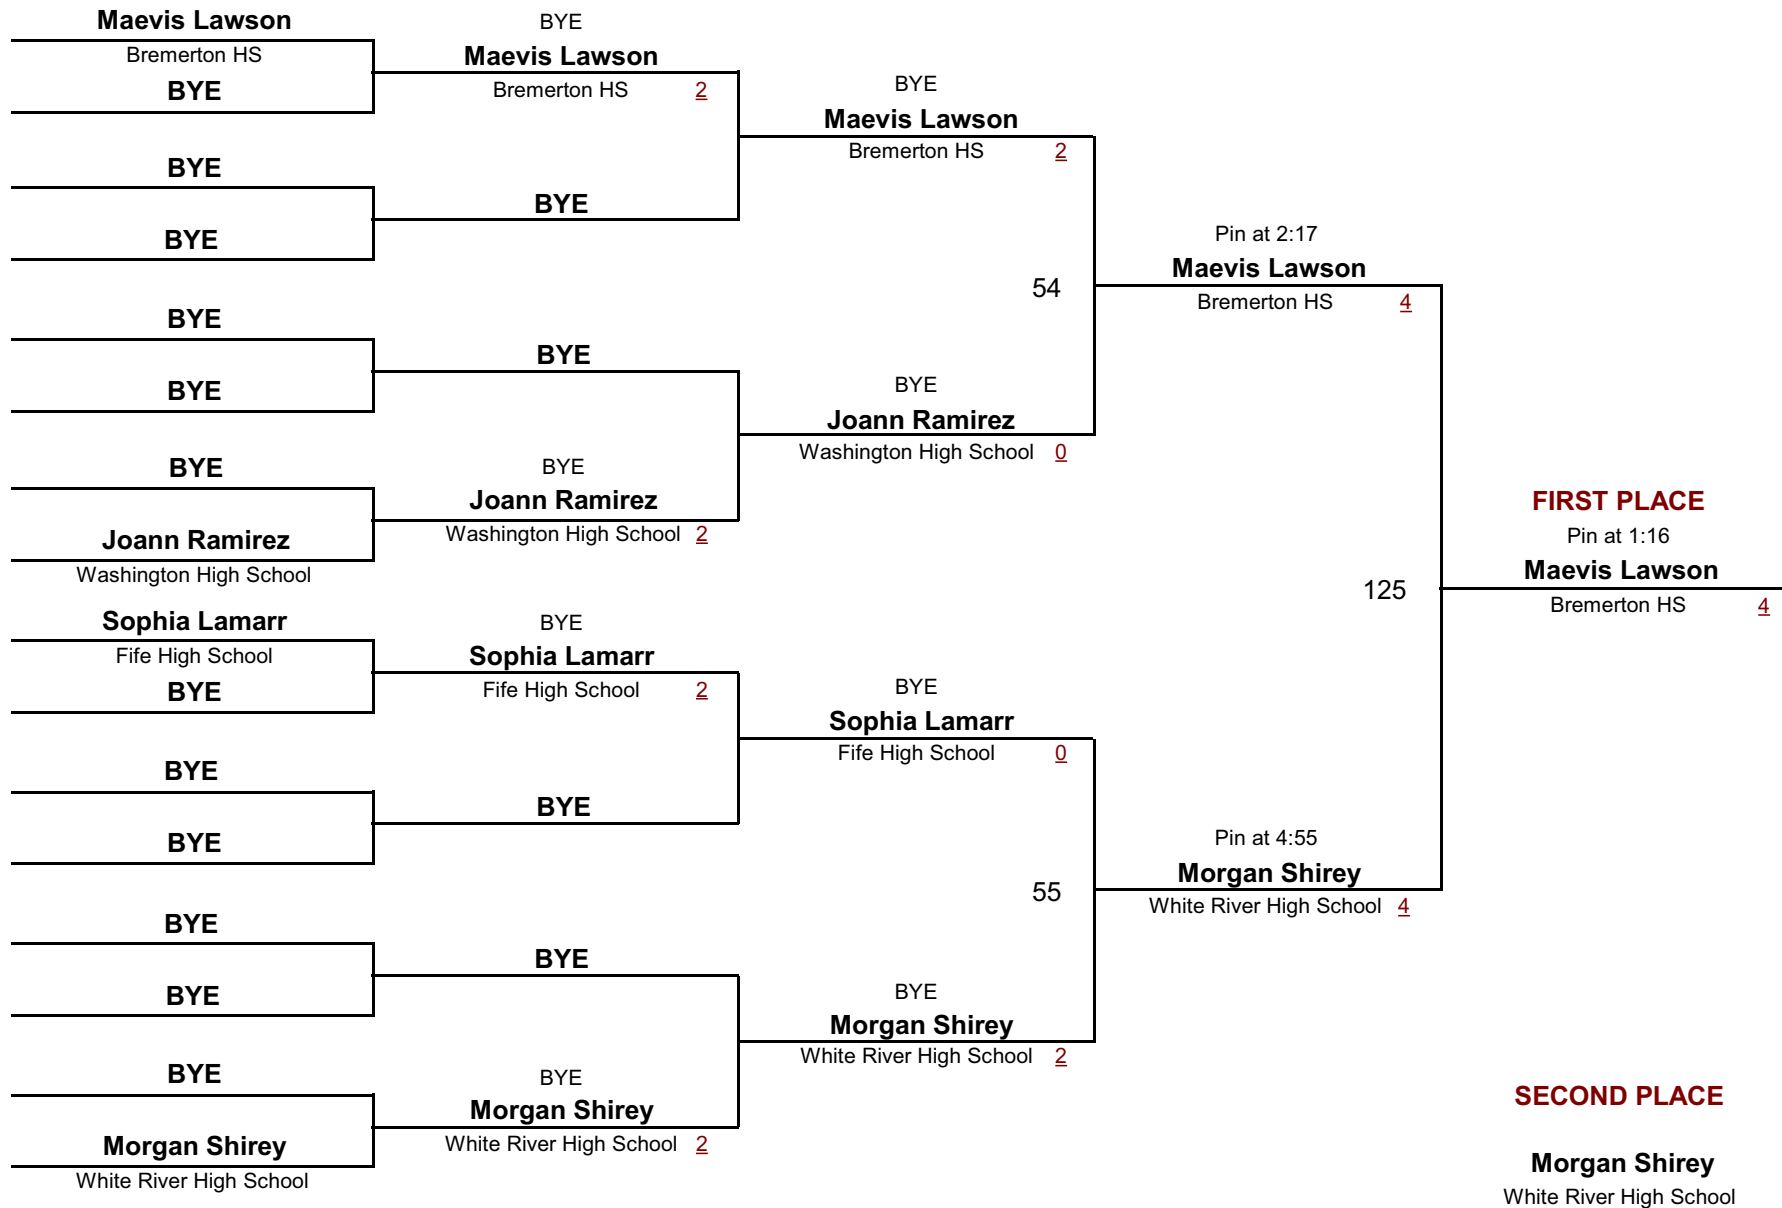

GIRLS

DIVISION

106

WEIGHT

Sub Districts 2012

February 4, 2012

Championship Rounds