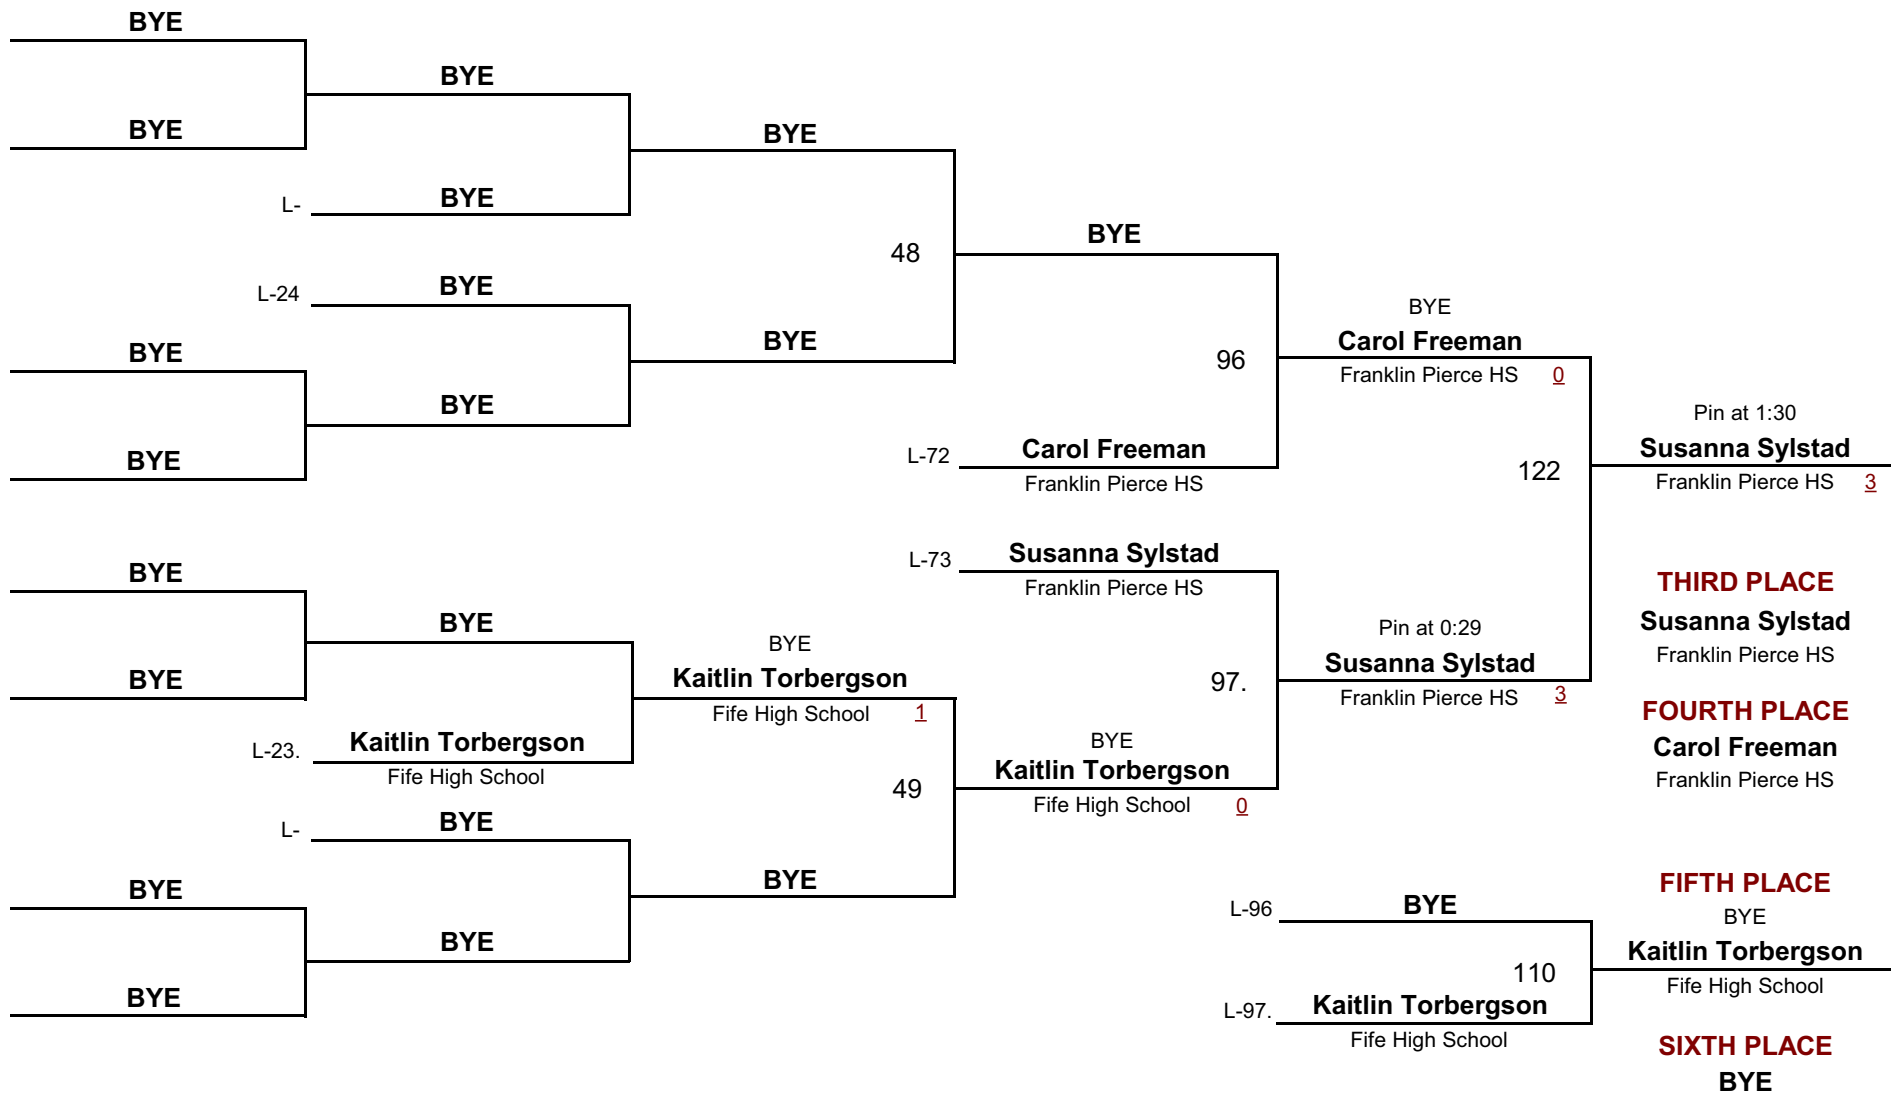

GIRLS

DIVISION

195

WEIGHT

Sub Districts 2012

February 4, 2012

Consolation Rounds