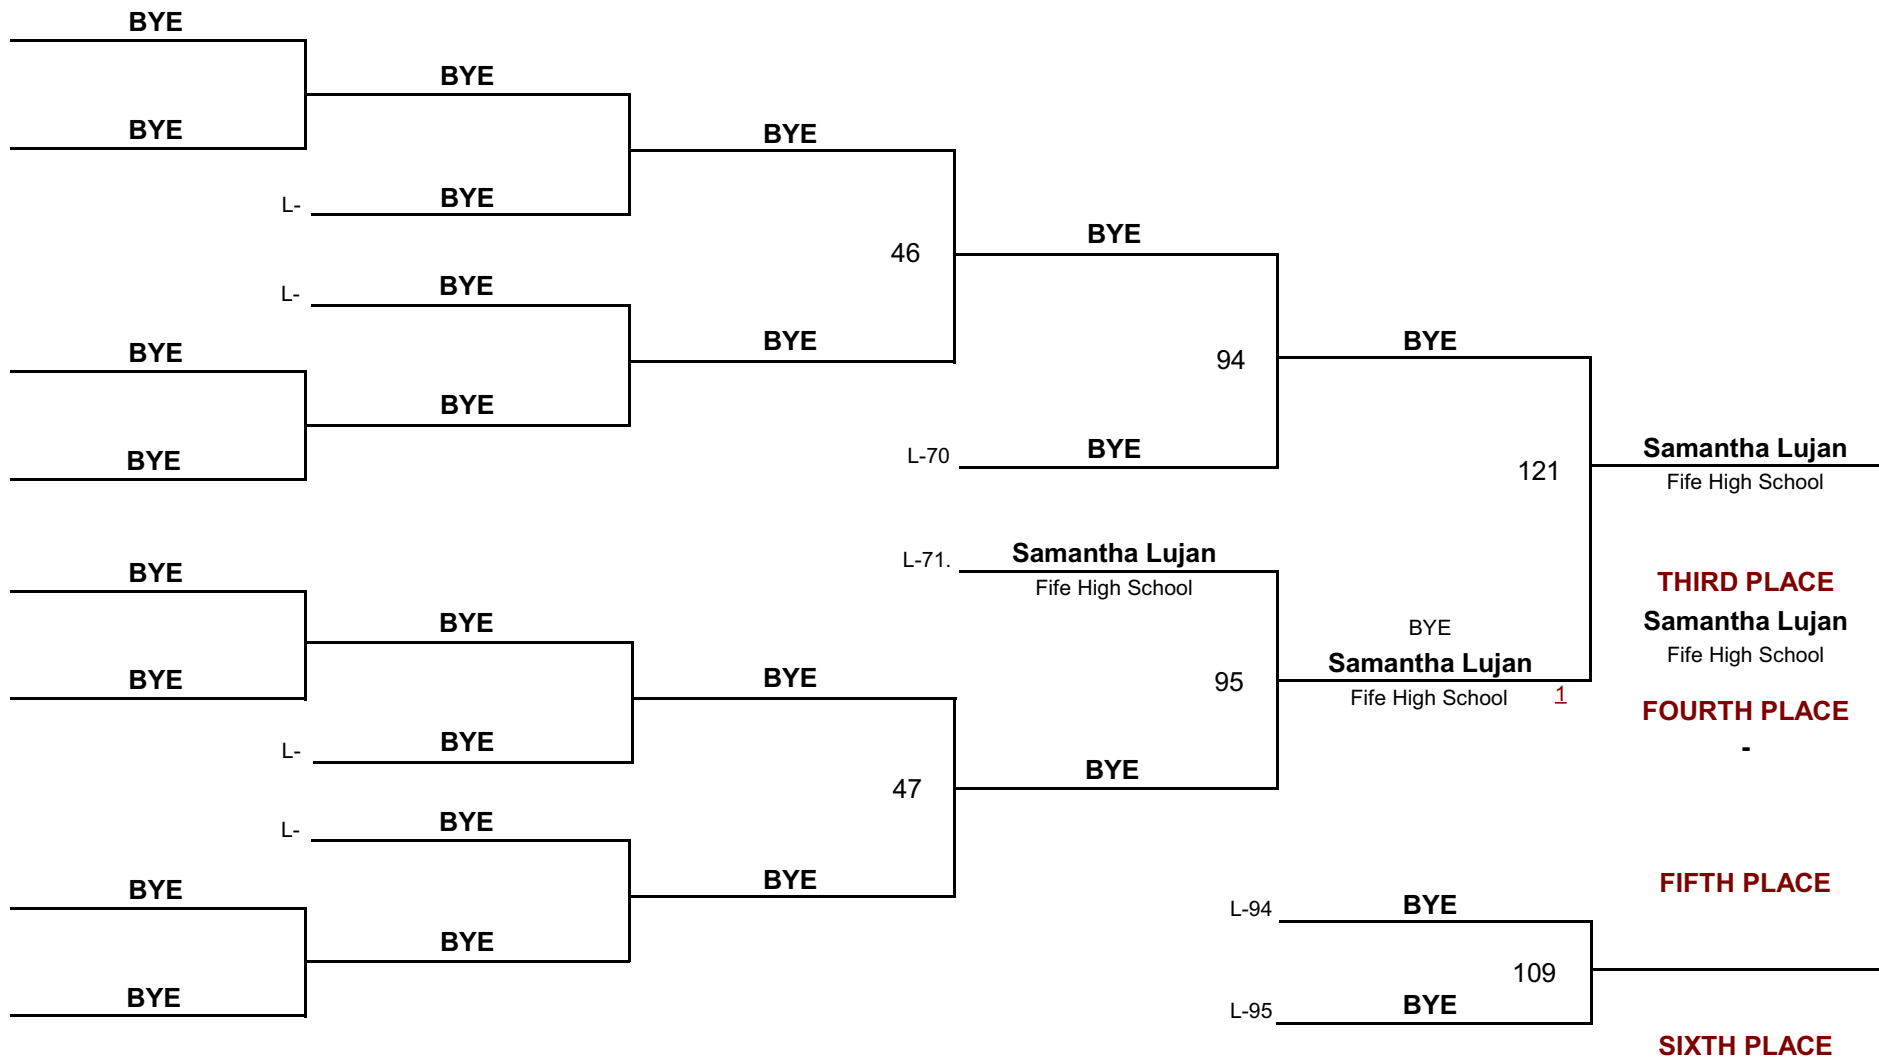

GIRLS

DIVISION

170

WEIGHT

Sub Districts 2012

February 4, 2012

Consolation Rounds