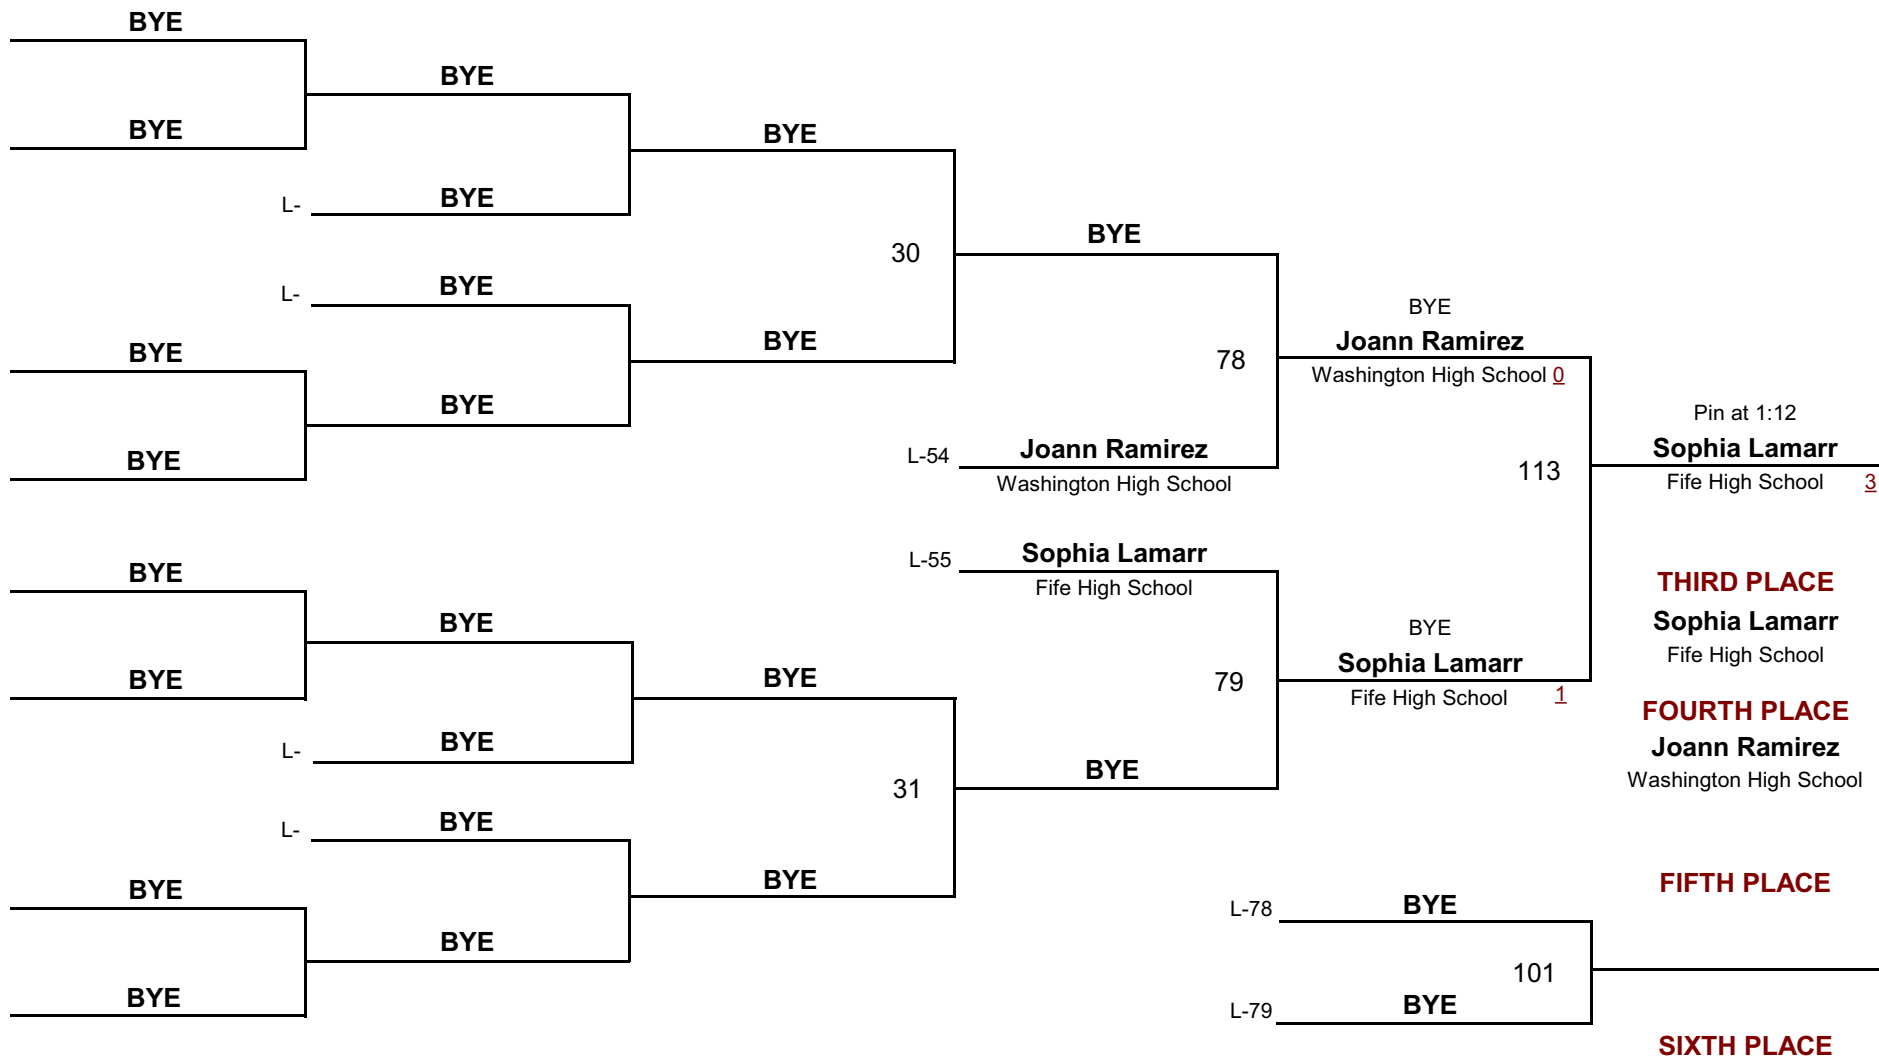

GIRLS

DIVISION

106

WEIGHT

Sub Districts 2012

February 4, 2012

Consolation Rounds