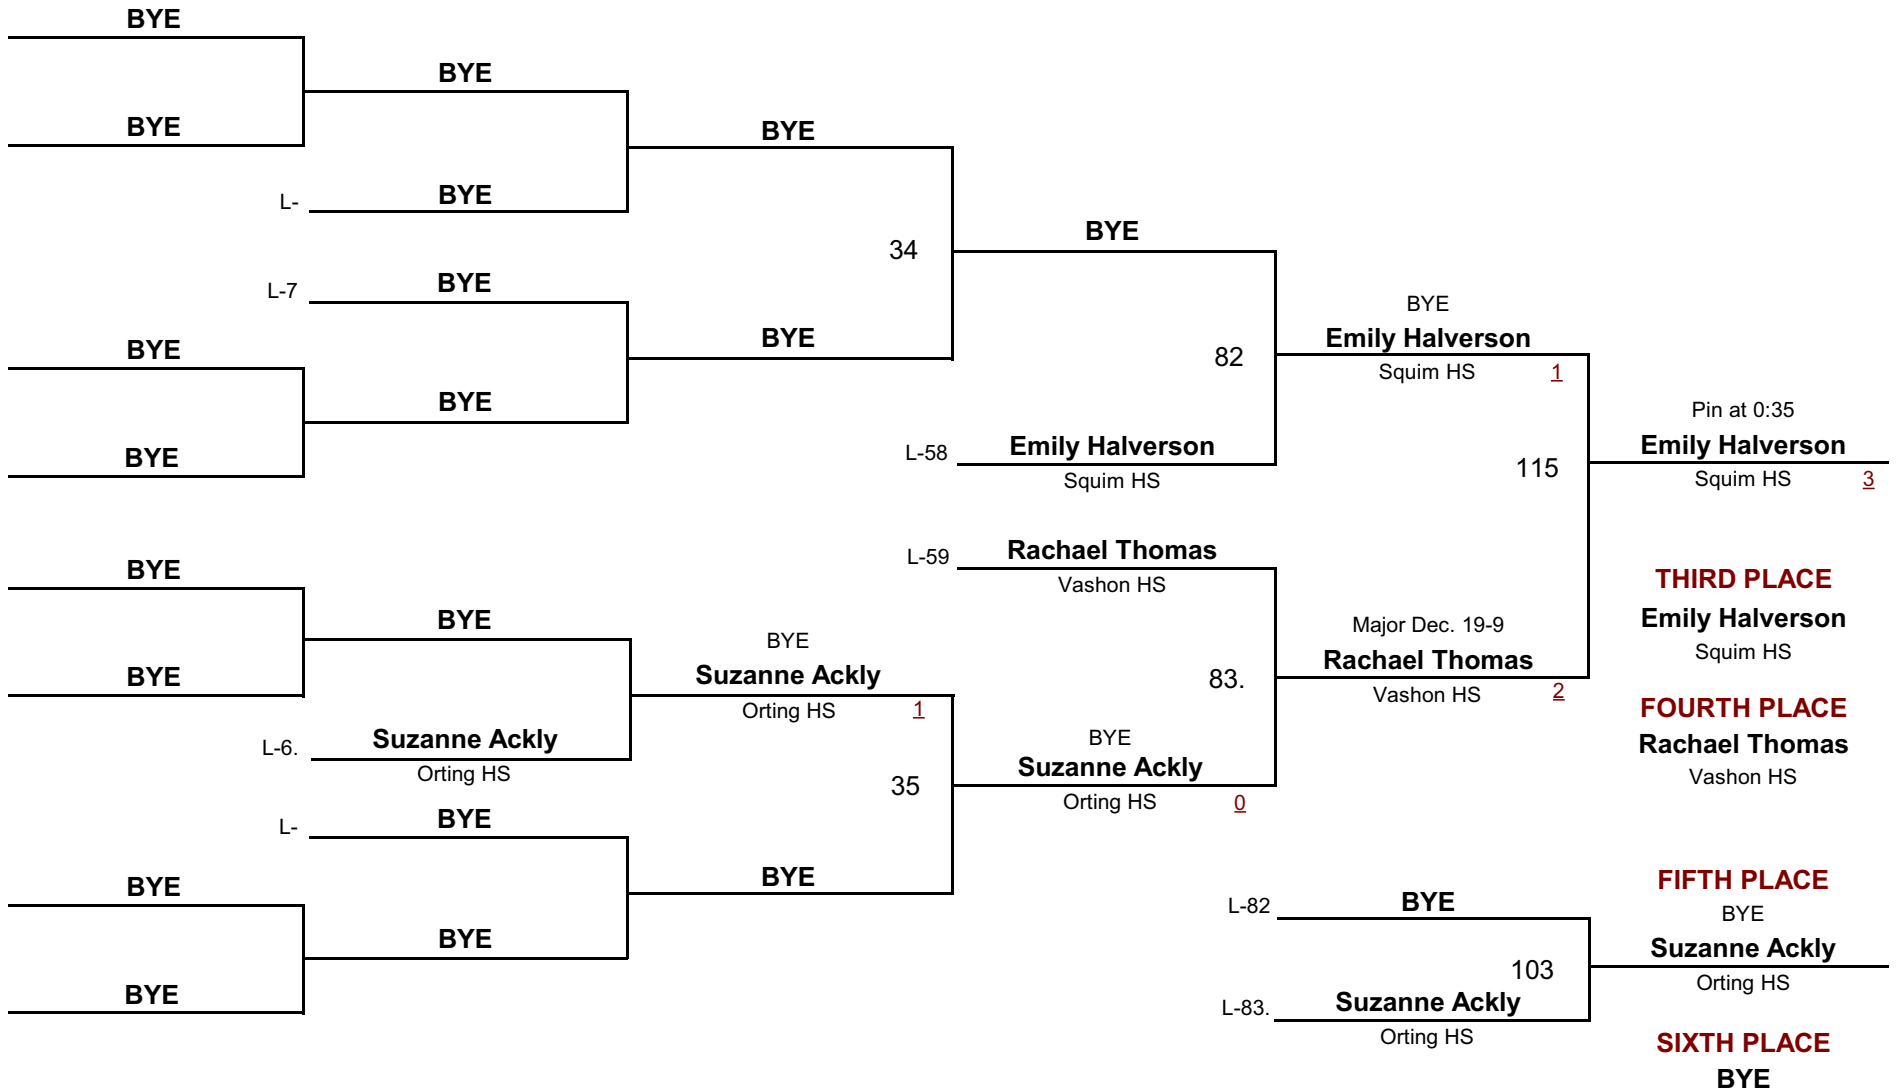

GIRLS
DIVISION

118
WEIGHT

Sub Districts 2012

February 4, 2012

Consolation Rounds