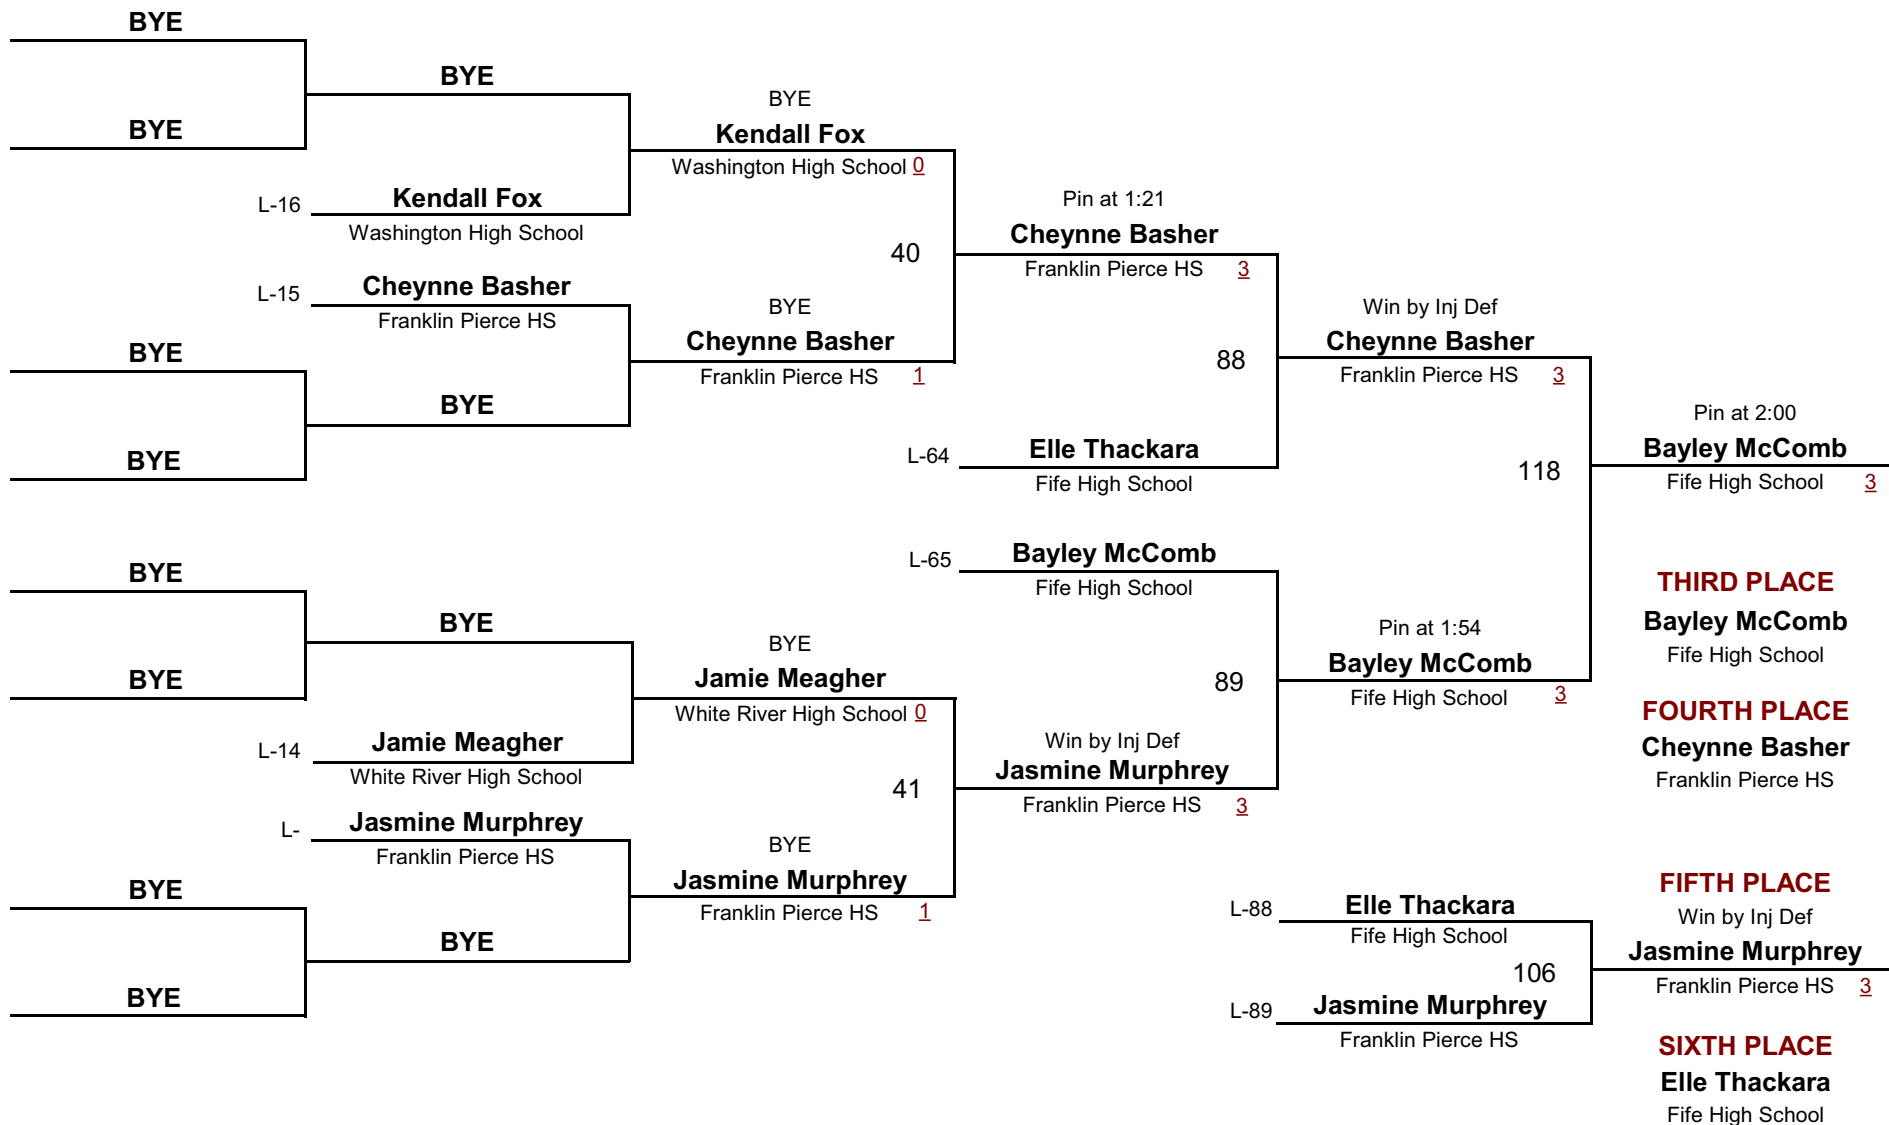

## Championship Rounds

**GIRLS**

DIVISION

**137**

WEIGHT

**Sub Districts 2012**

February 4, 2012

**Consolation Rounds**