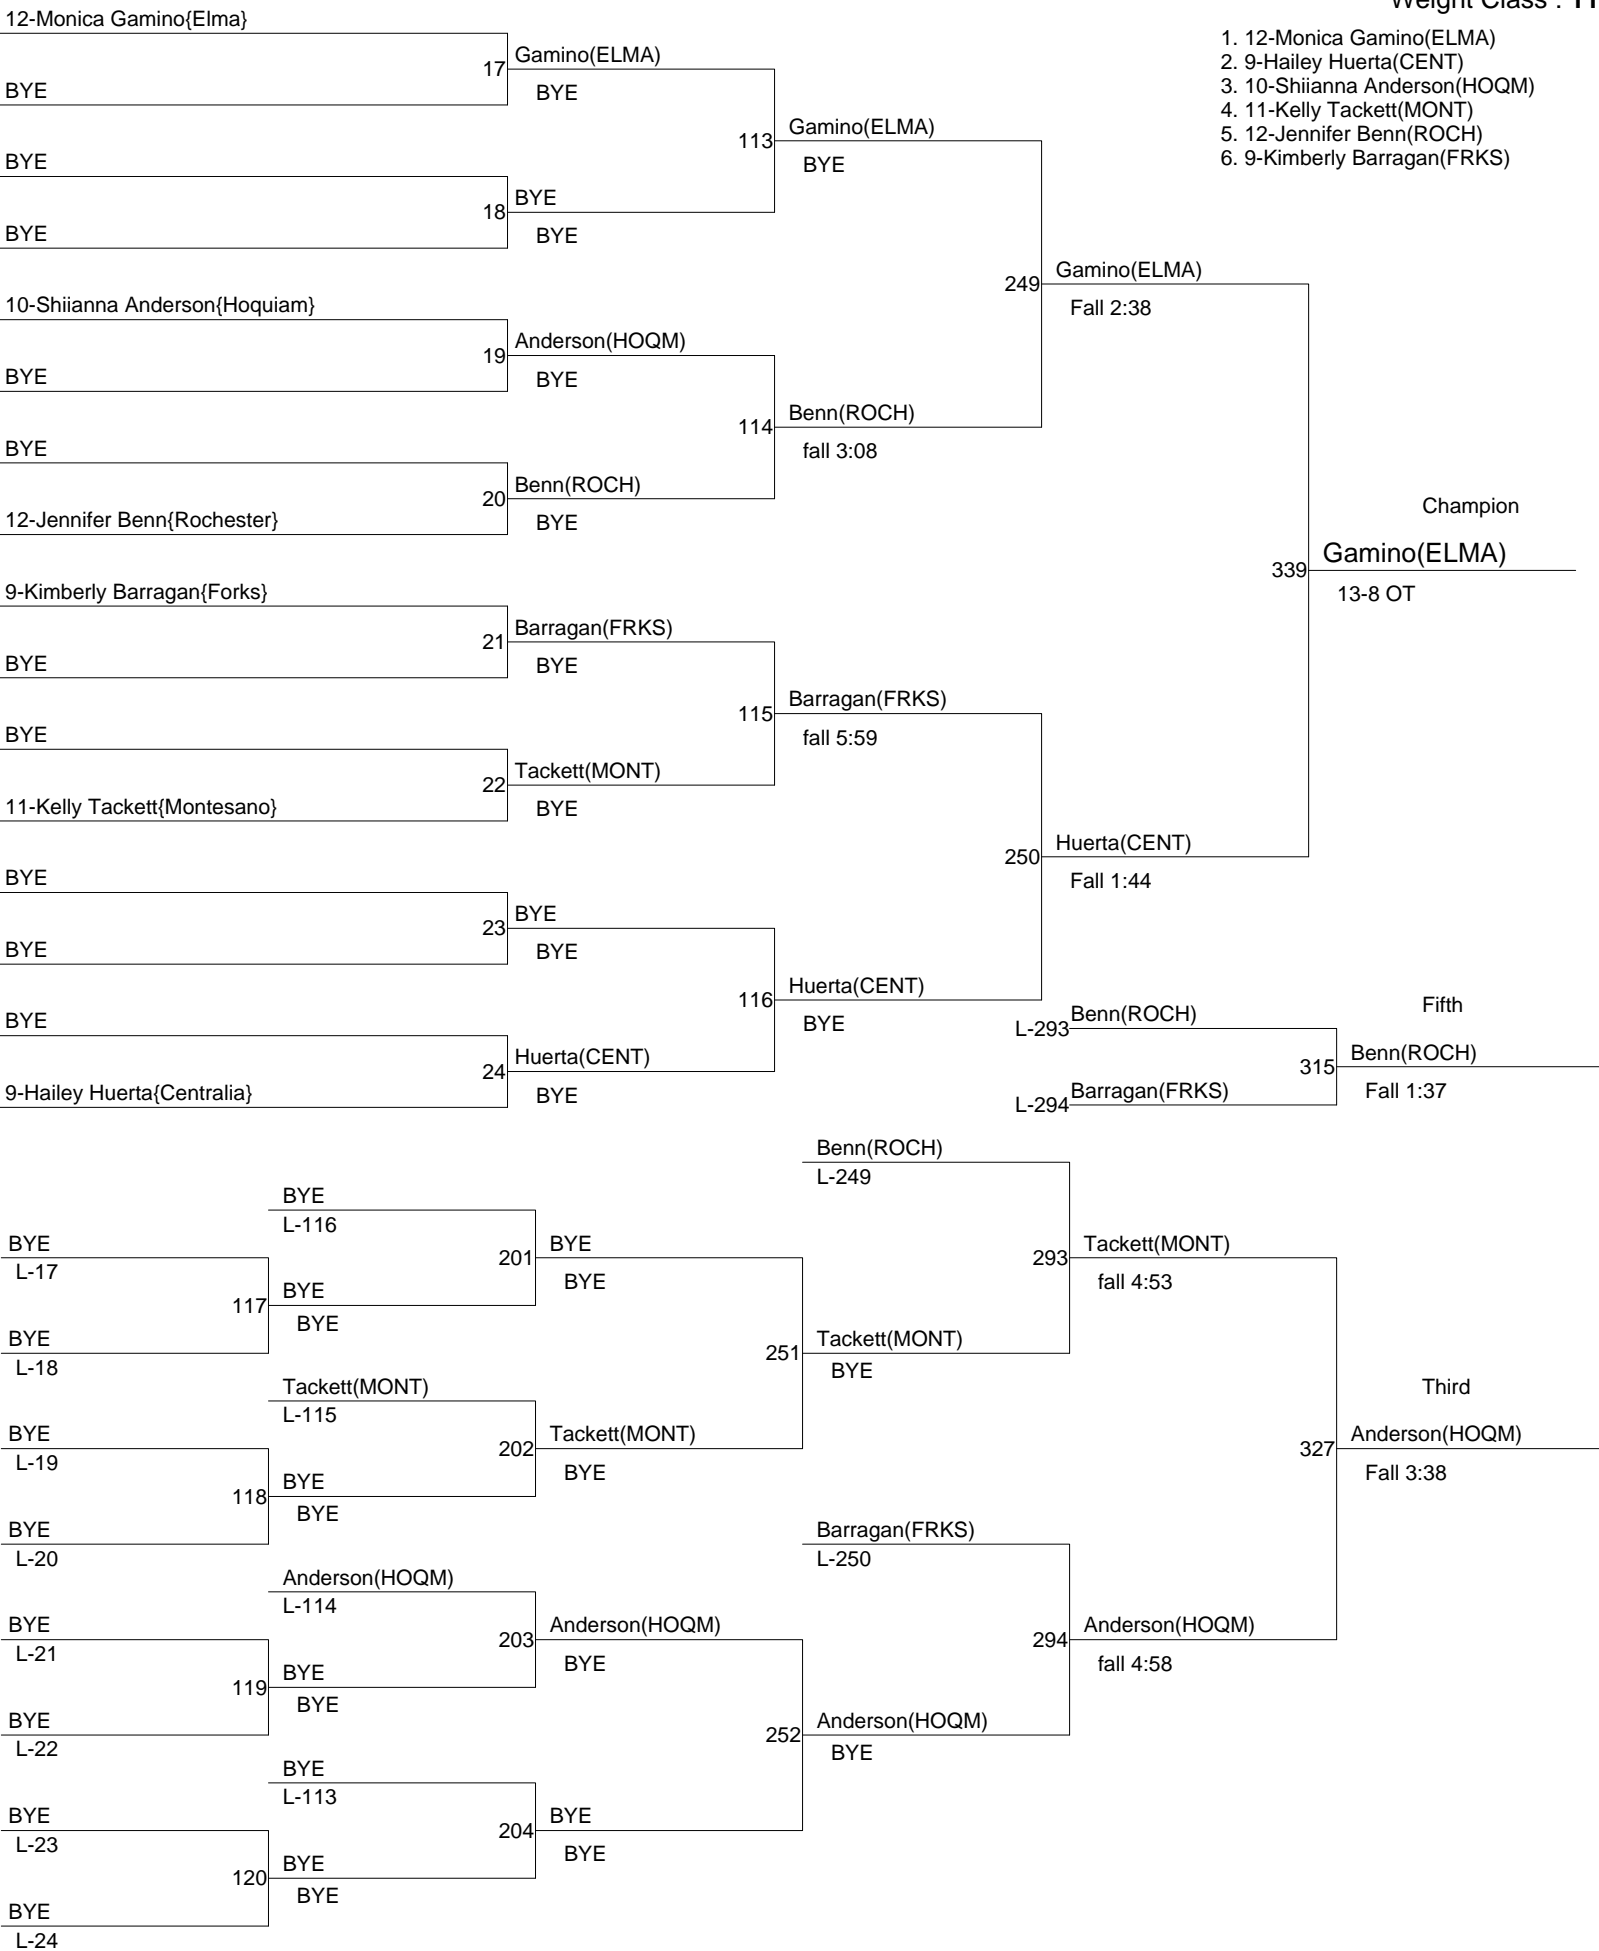

Girls Subregional #6 Tournament

Weight Class : **100**

Girls Subregional #6 Tournament

Weight Class : **106**

Girls Subregional #6 Tournament

Weight Class : **112**

Girls Subregional #6 Tournament

Weight Class : **118**

Girls Subregional #6 Tournament

Weight Class : 124

Girls Subregional #6 Tournament

Weight Class : **130**

1. 11-Alex Meridth(YELM)
2. 10-Jamilah Ahmath(ROCH)
3. 12-Nicole Wade(FRKS)
4. 11-Anndi Flanagan(ELMA)
5. 10-Aleah Roseen(YELM)
6. 9-Nicole Rollman(TENI)