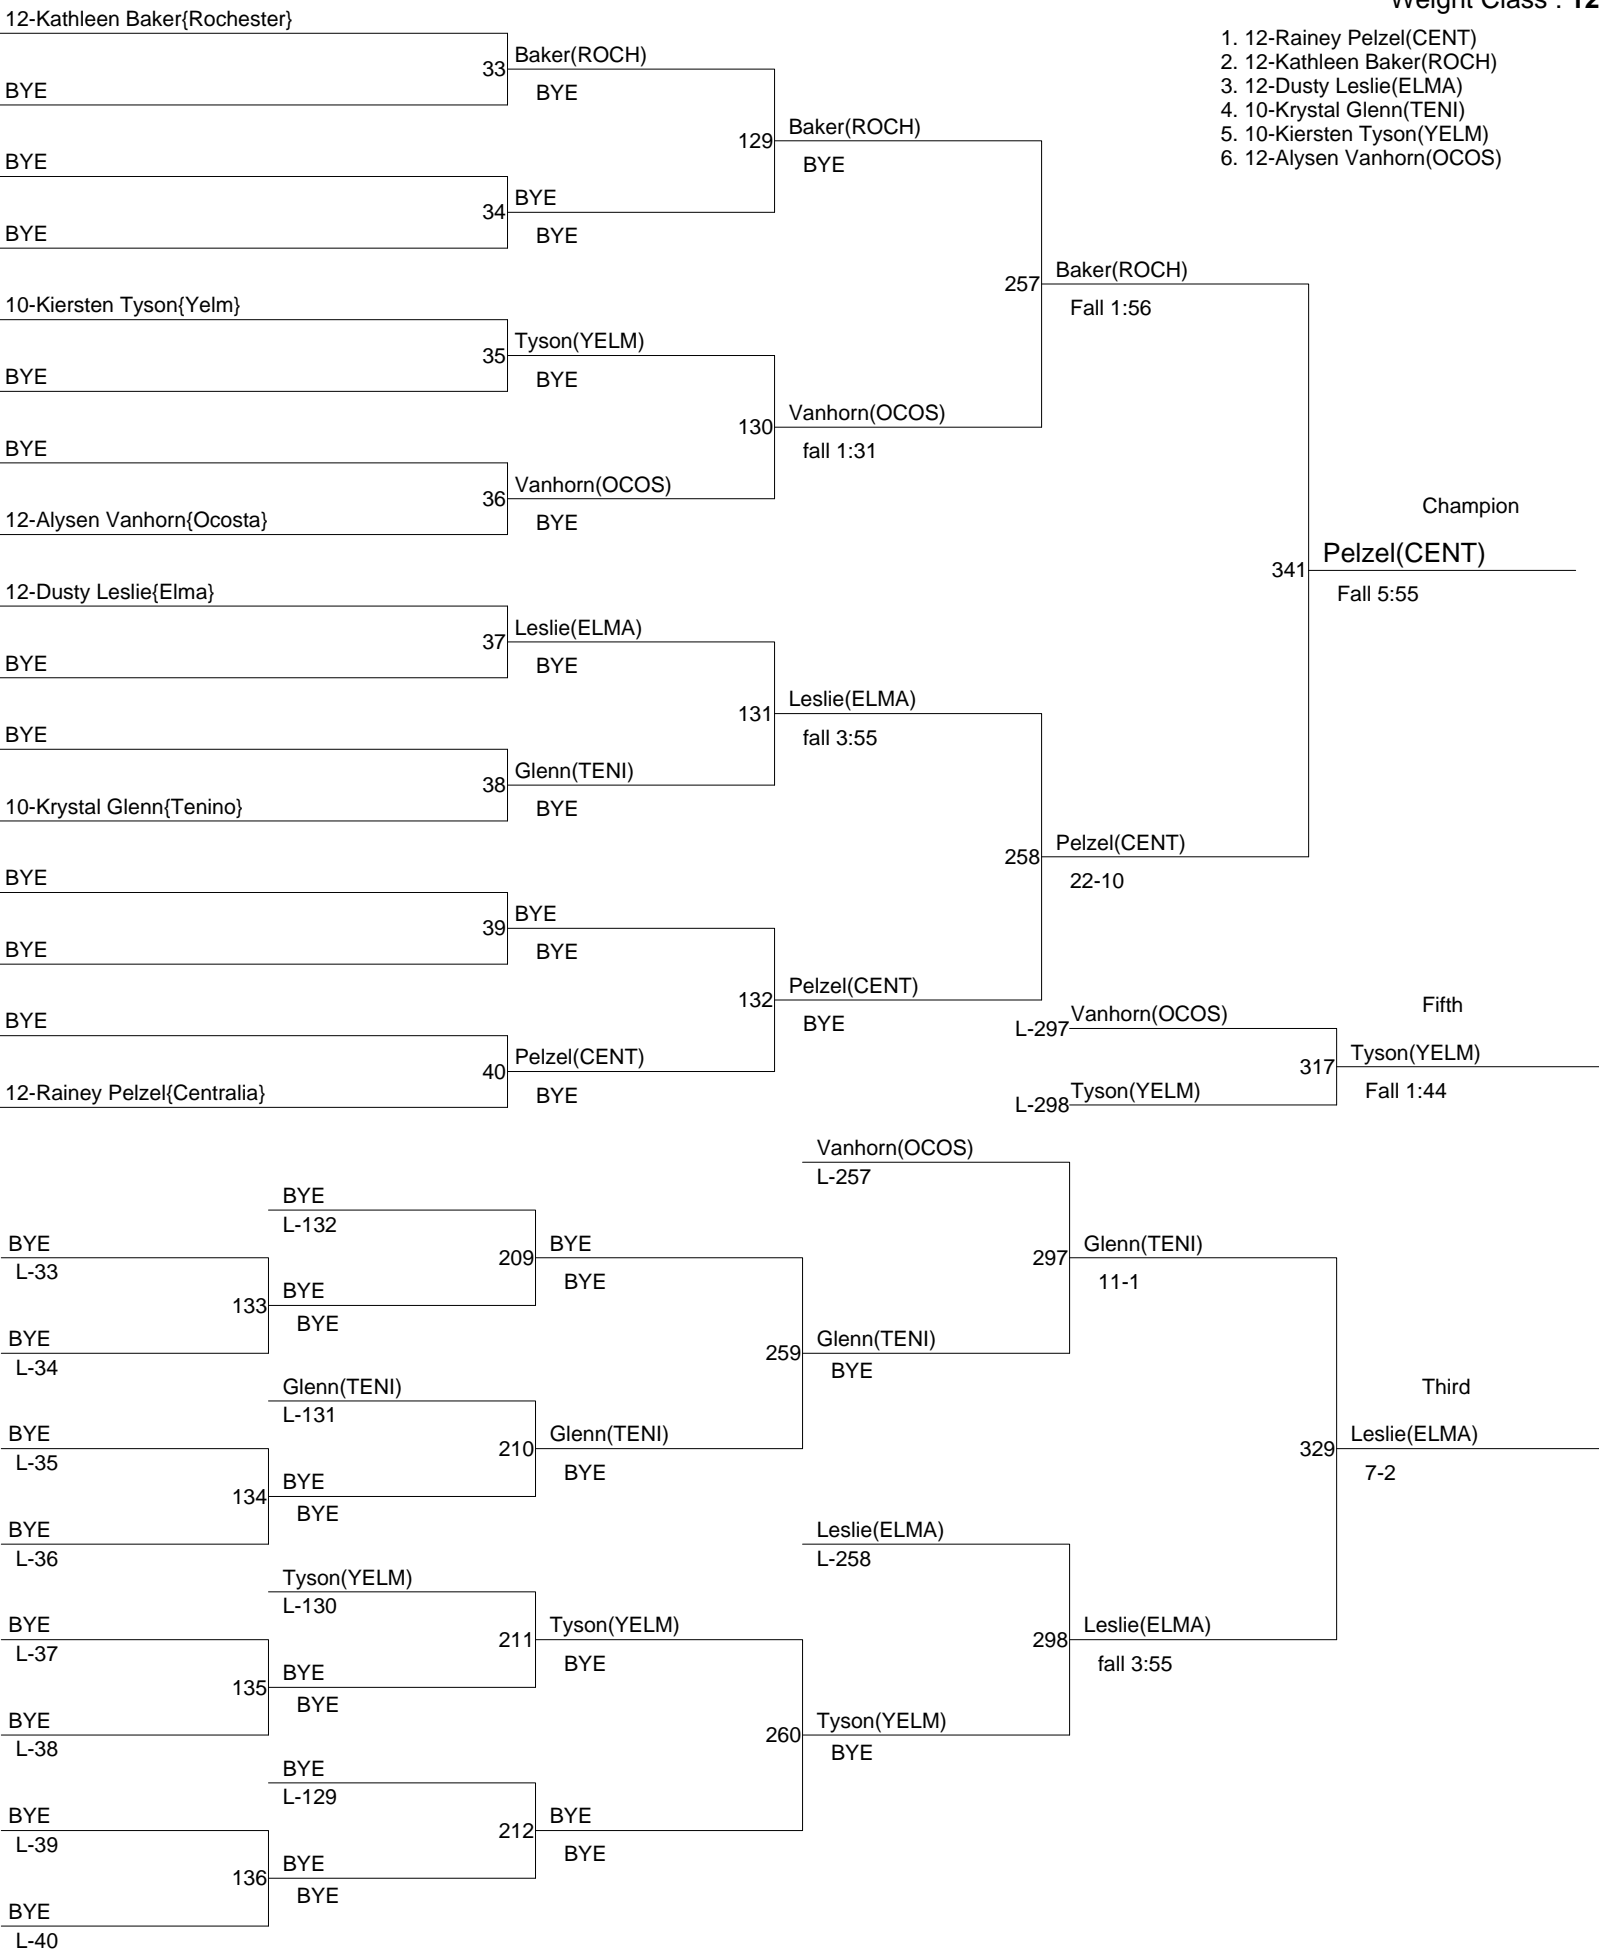

Girls Subregional #6 Tournament

Weight Class : **100**

Girls Subregional #6 Tournament

Weight Class : **106**

Girls Subregional #6 Tournament

Weight Class : **112**

Girls Subregional #6 Tournament

Weight Class : **118**

Girls Subregional #6 Tournament

Weight Class : 124

Girls Subregional #6 Tournament

Weight Class : **130**

1. 11-Alex Meridth(YELM)
2. 10-Jamilah Ahmath(ROCH)
3. 12-Nicole Wade(FRKS)
4. 11-Anndi Flanagan(ELMA)
5. 10-Aleah Roseen(YELM)
6. 9-Nicole Rollman(TENI)