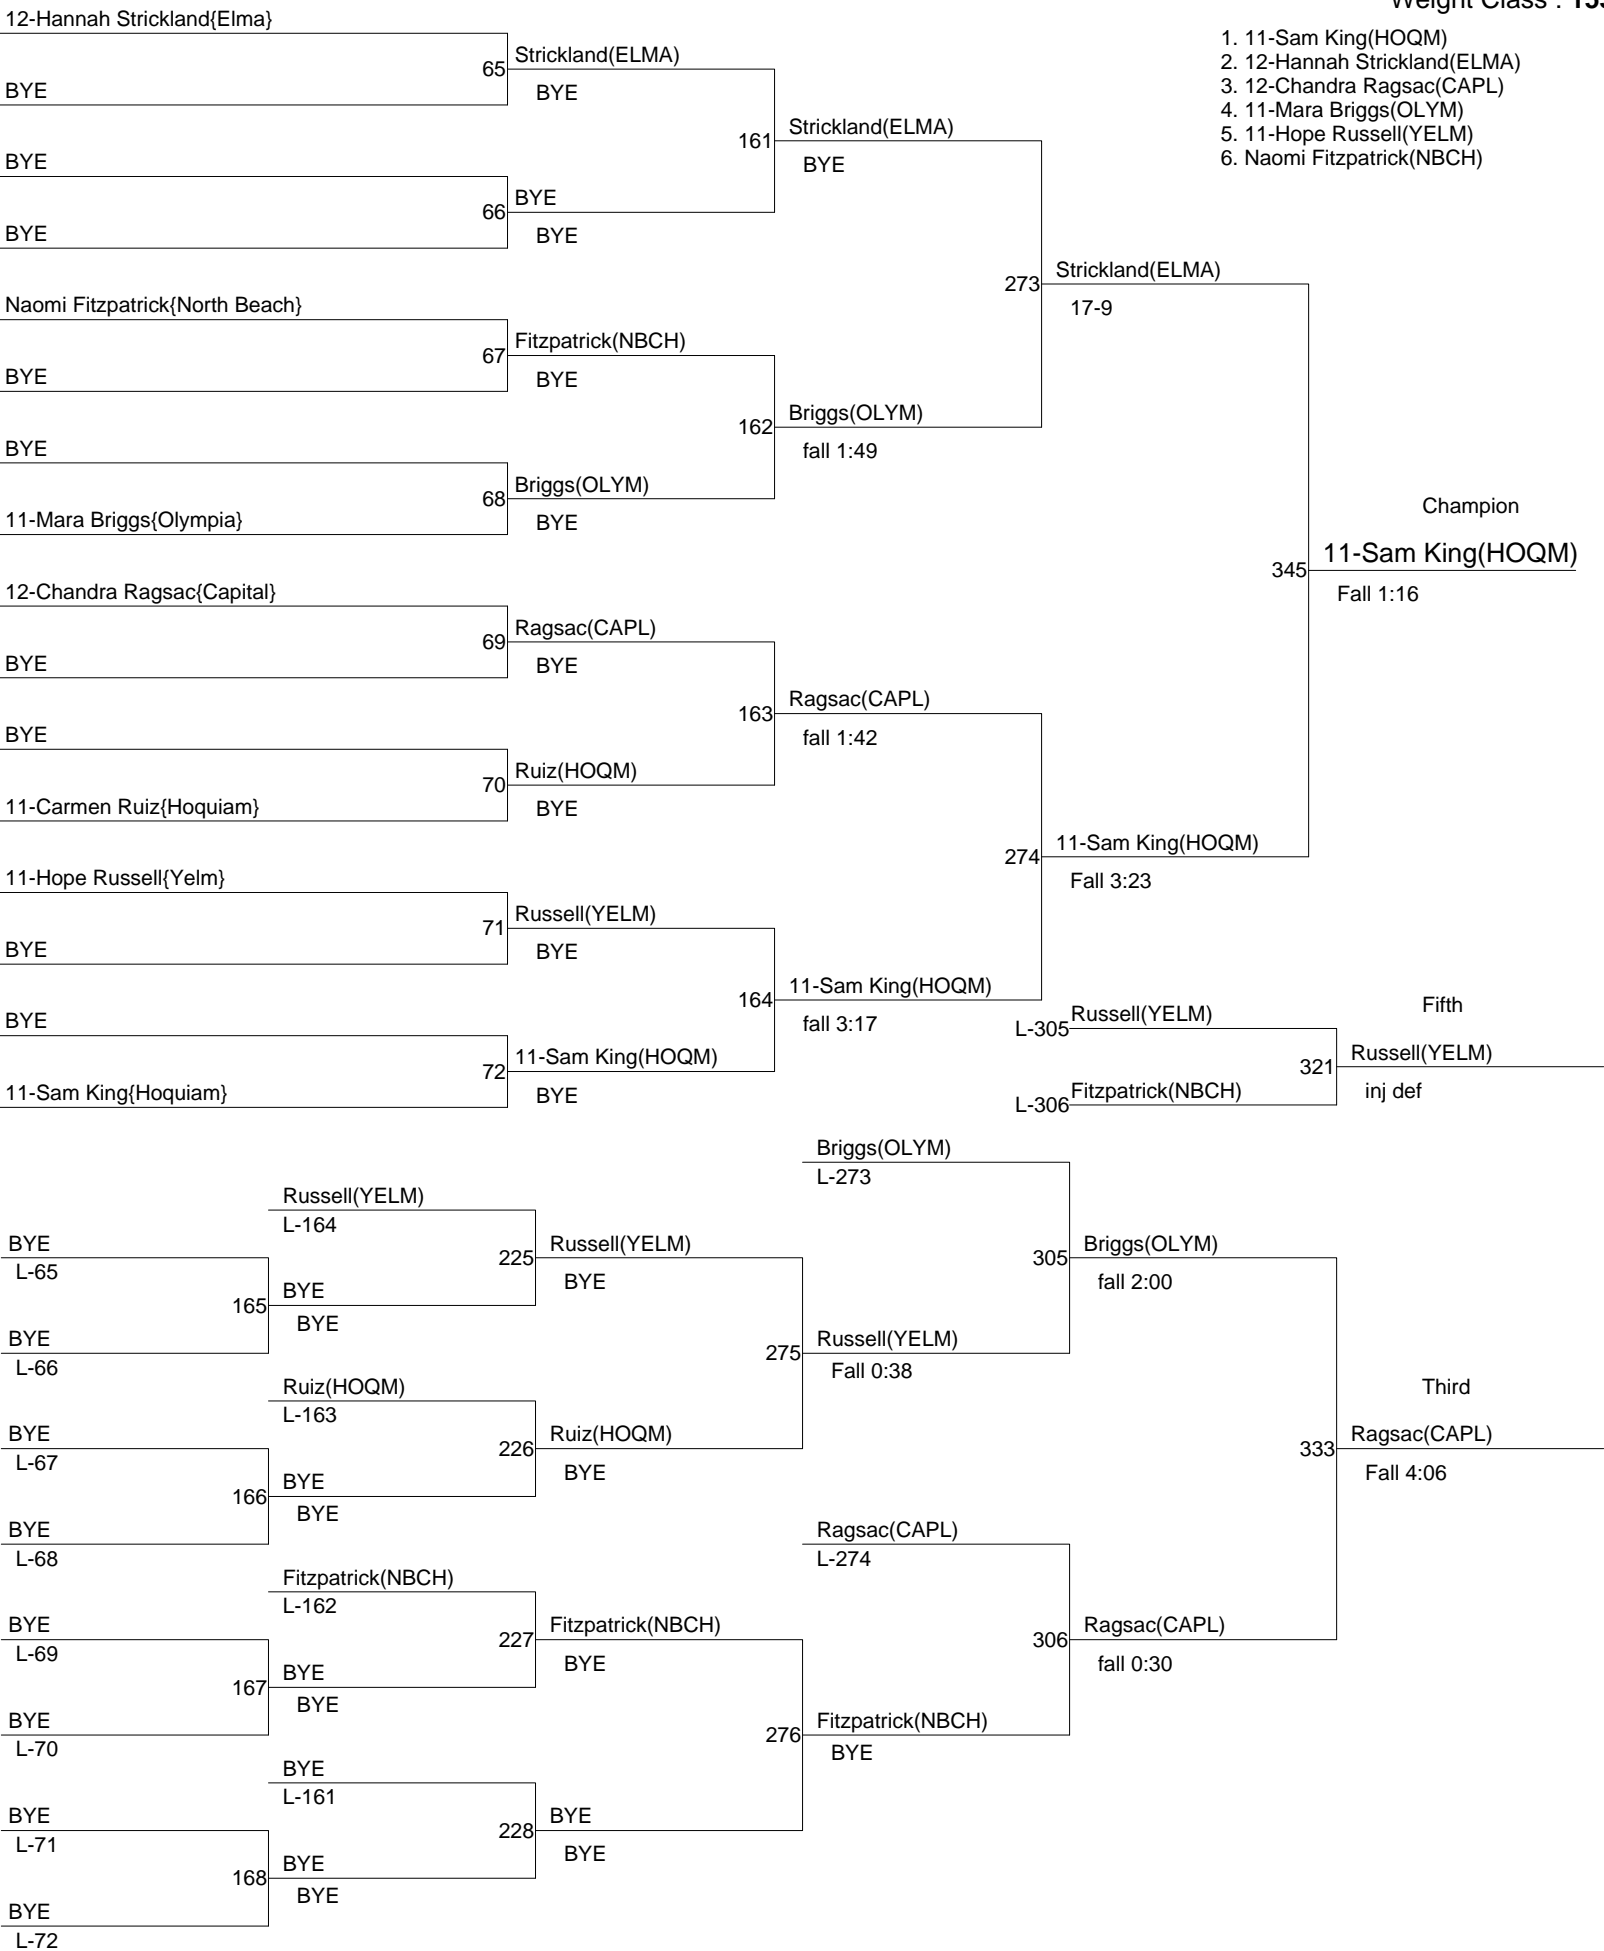

Girls Subregional #6 Tournament

Weight Class : 137

Girls Subregional #6 Tournament

Weight Class : **145**

Girls Subregional #6 Tournament

Weight Class : 155

1. 11-Sam King(HOQM)
2. 12-Hannah Strickland(ELMA)
3. 12-Chandra Ragsac(CAPL)
4. 11-Mara Briggs(OLYM)
5. 11-Hope Russell(YELM)
6. Naomi Fitzpatrick(NBCH)