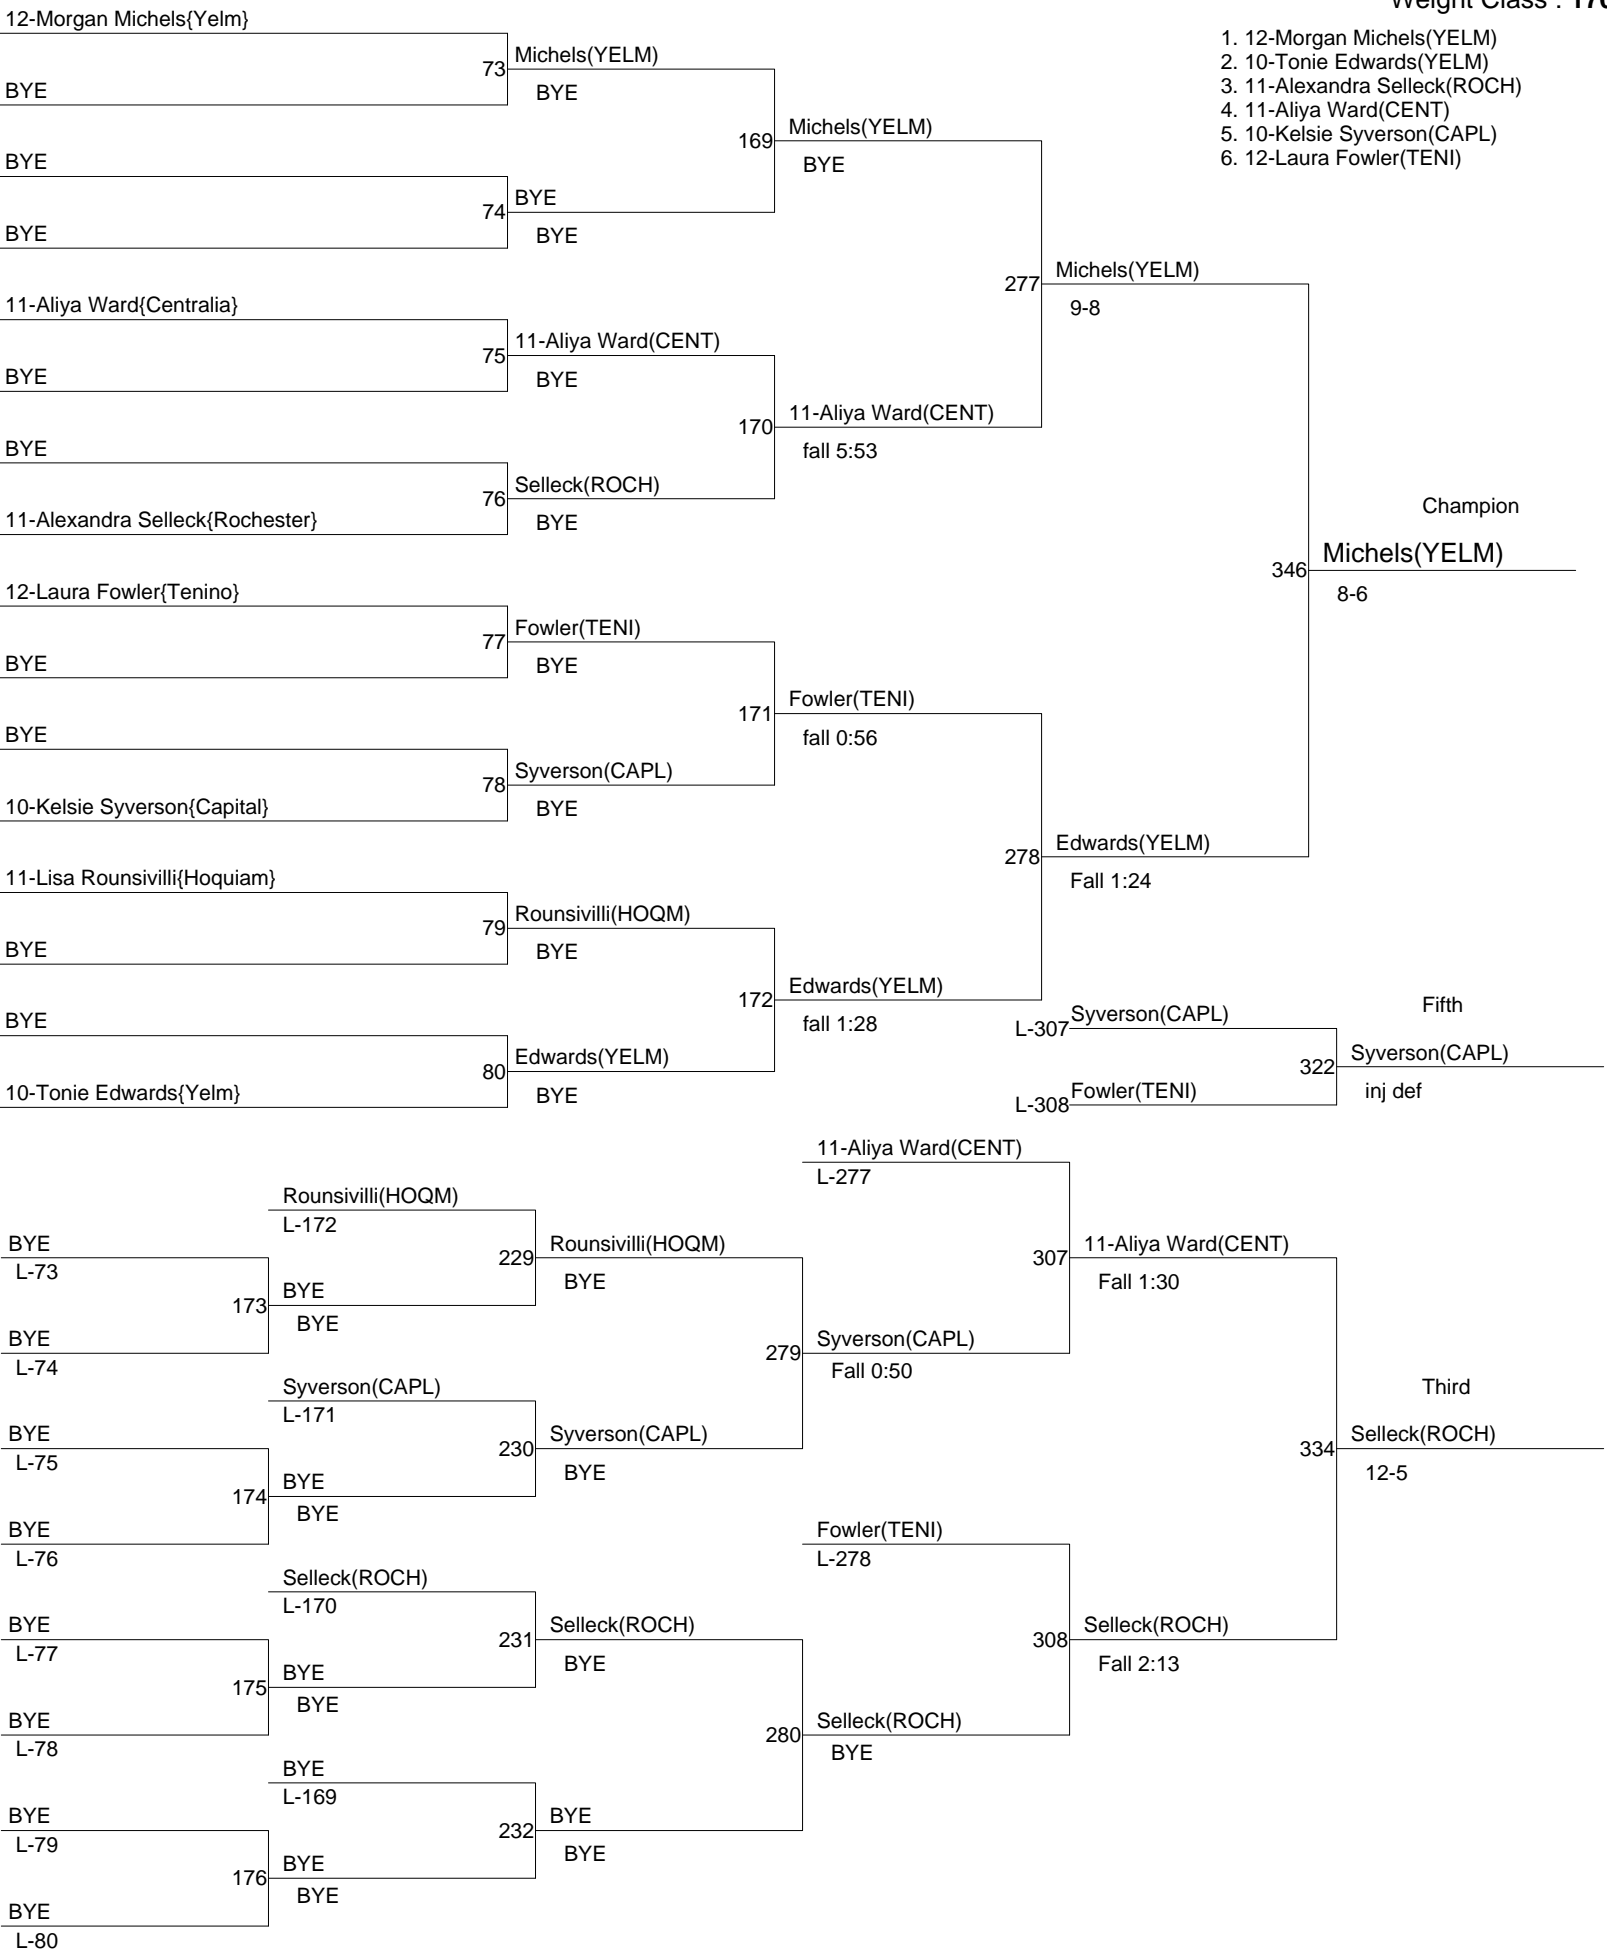

Girls Subregional #6 Tournament

Weight Class : **170**