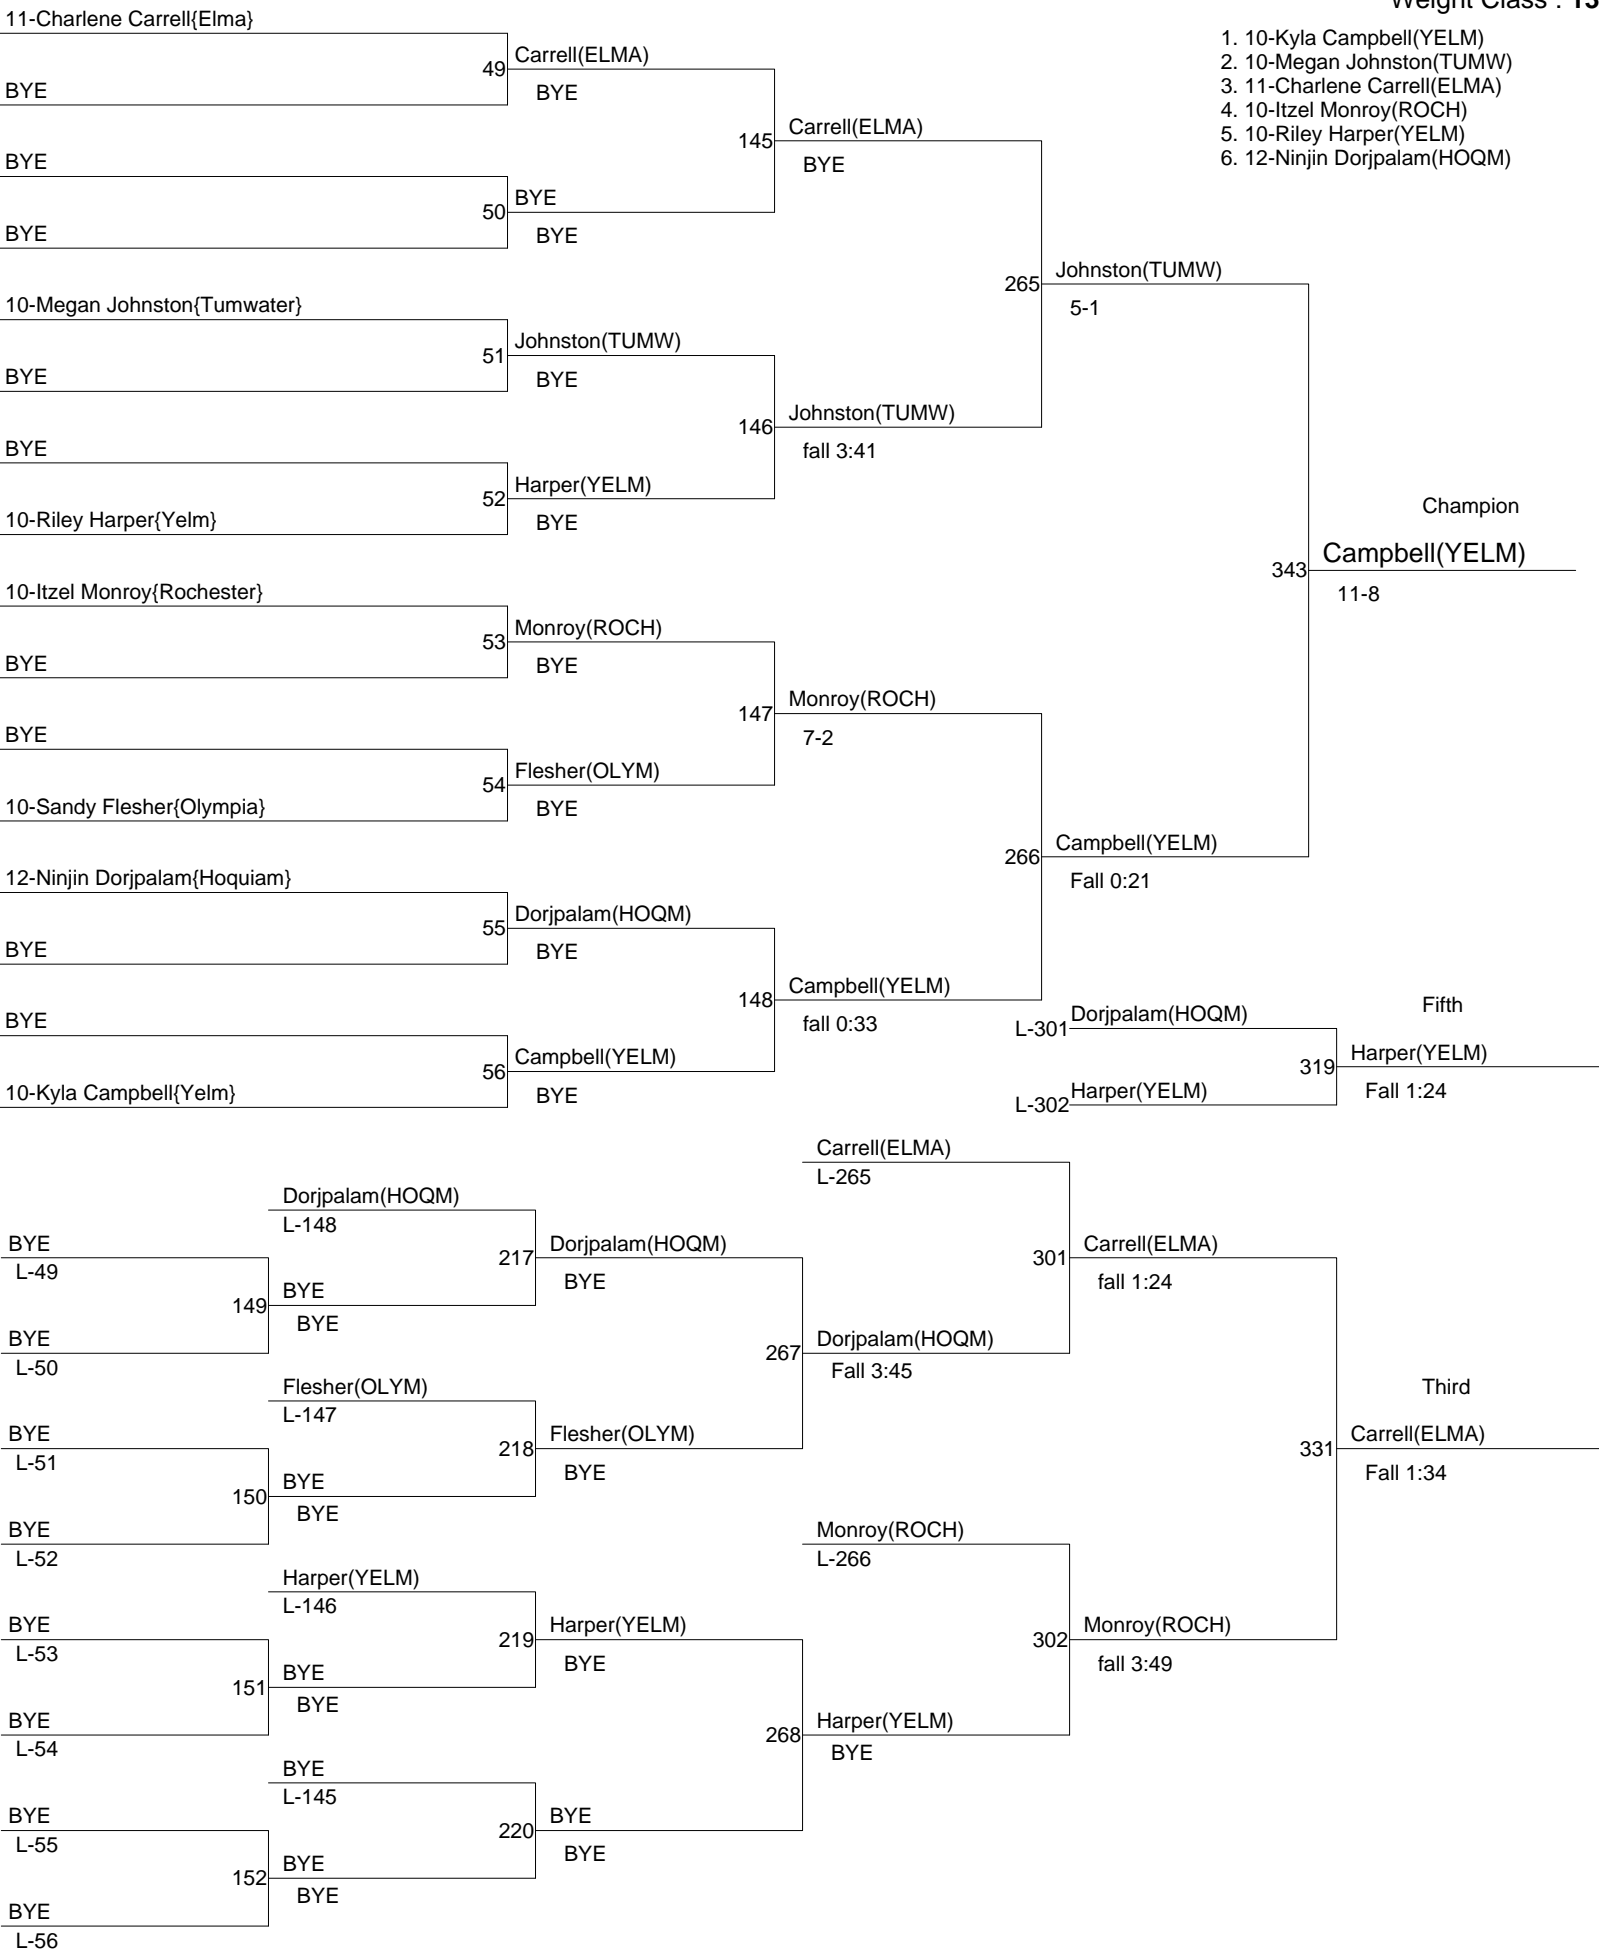

Girls Subregional #6 Tournament

Weight Class : 137