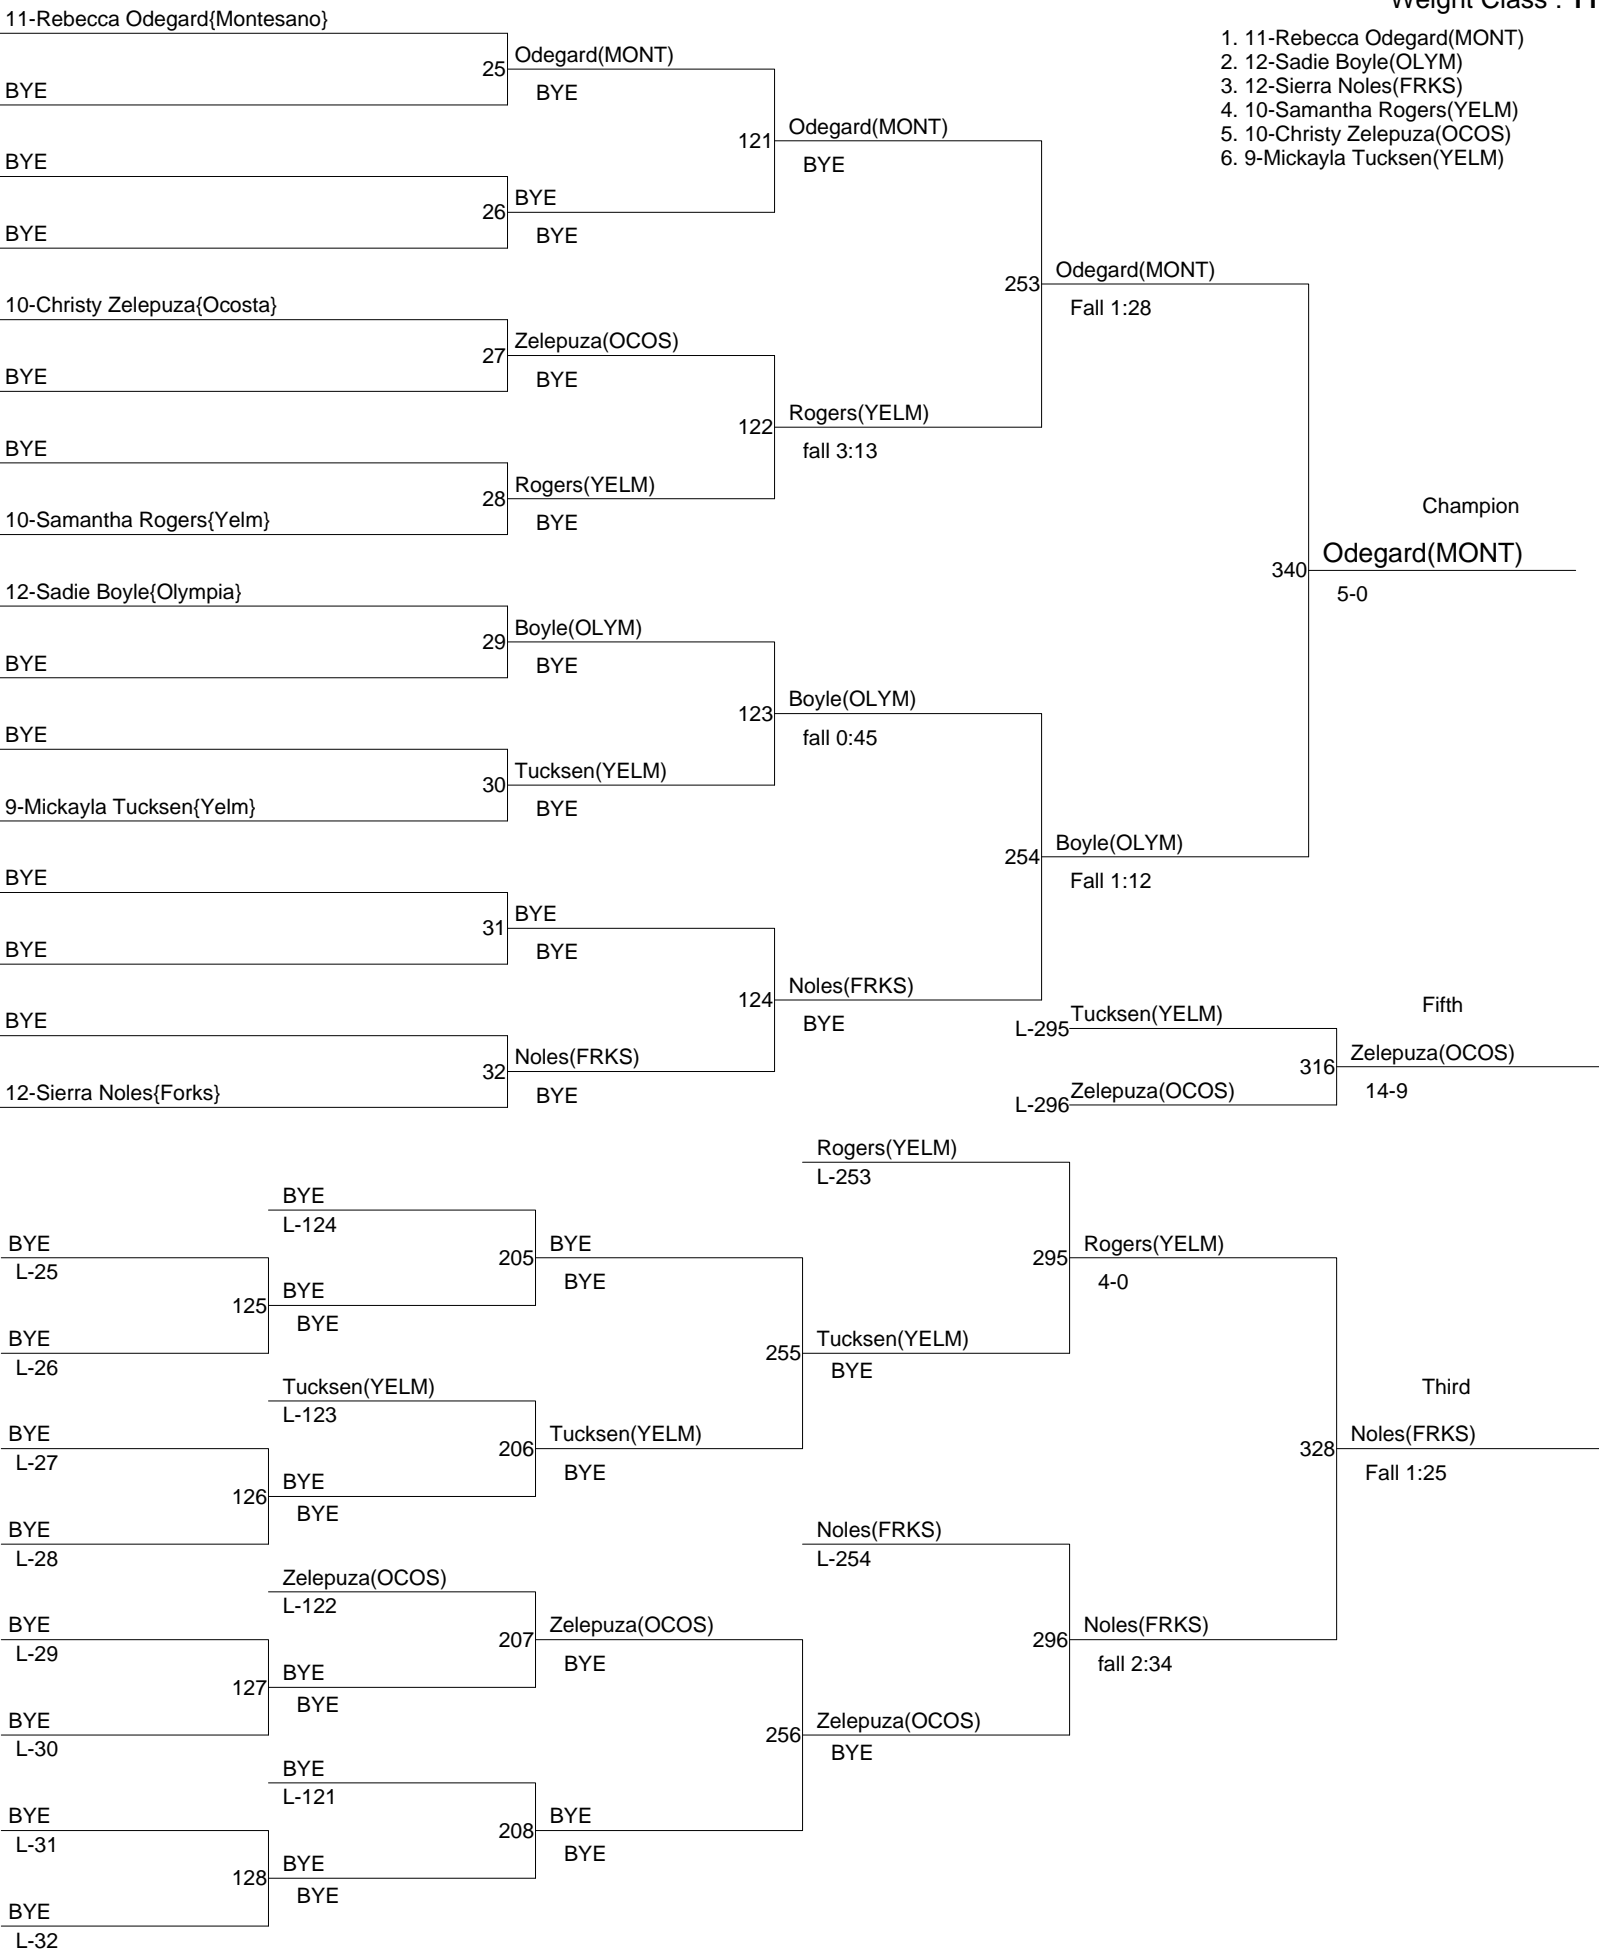

Girls Subregional #6 Tournament

Weight Class : **100**

Girls Subregional #6 Tournament

Weight Class : **106**

Girls Subregional #6 Tournament

Weight Class : **112**

Girls Subregional #6 Tournament

Weight Class : **118**

Girls Subregional #6 Tournament

Weight Class : 124

Girls Subregional #6 Tournament

Weight Class : **130**

1. 11-Alex Meridth(YELM)
2. 10-Jamilah Ahmath(ROCH)
3. 12-Nicole Wade(FRKS)
4. 11-Anndi Flanagan(ELMA)
5. 10-Aleah Roseen(YELM)
6. 9-Nicole Rollman(TENI)