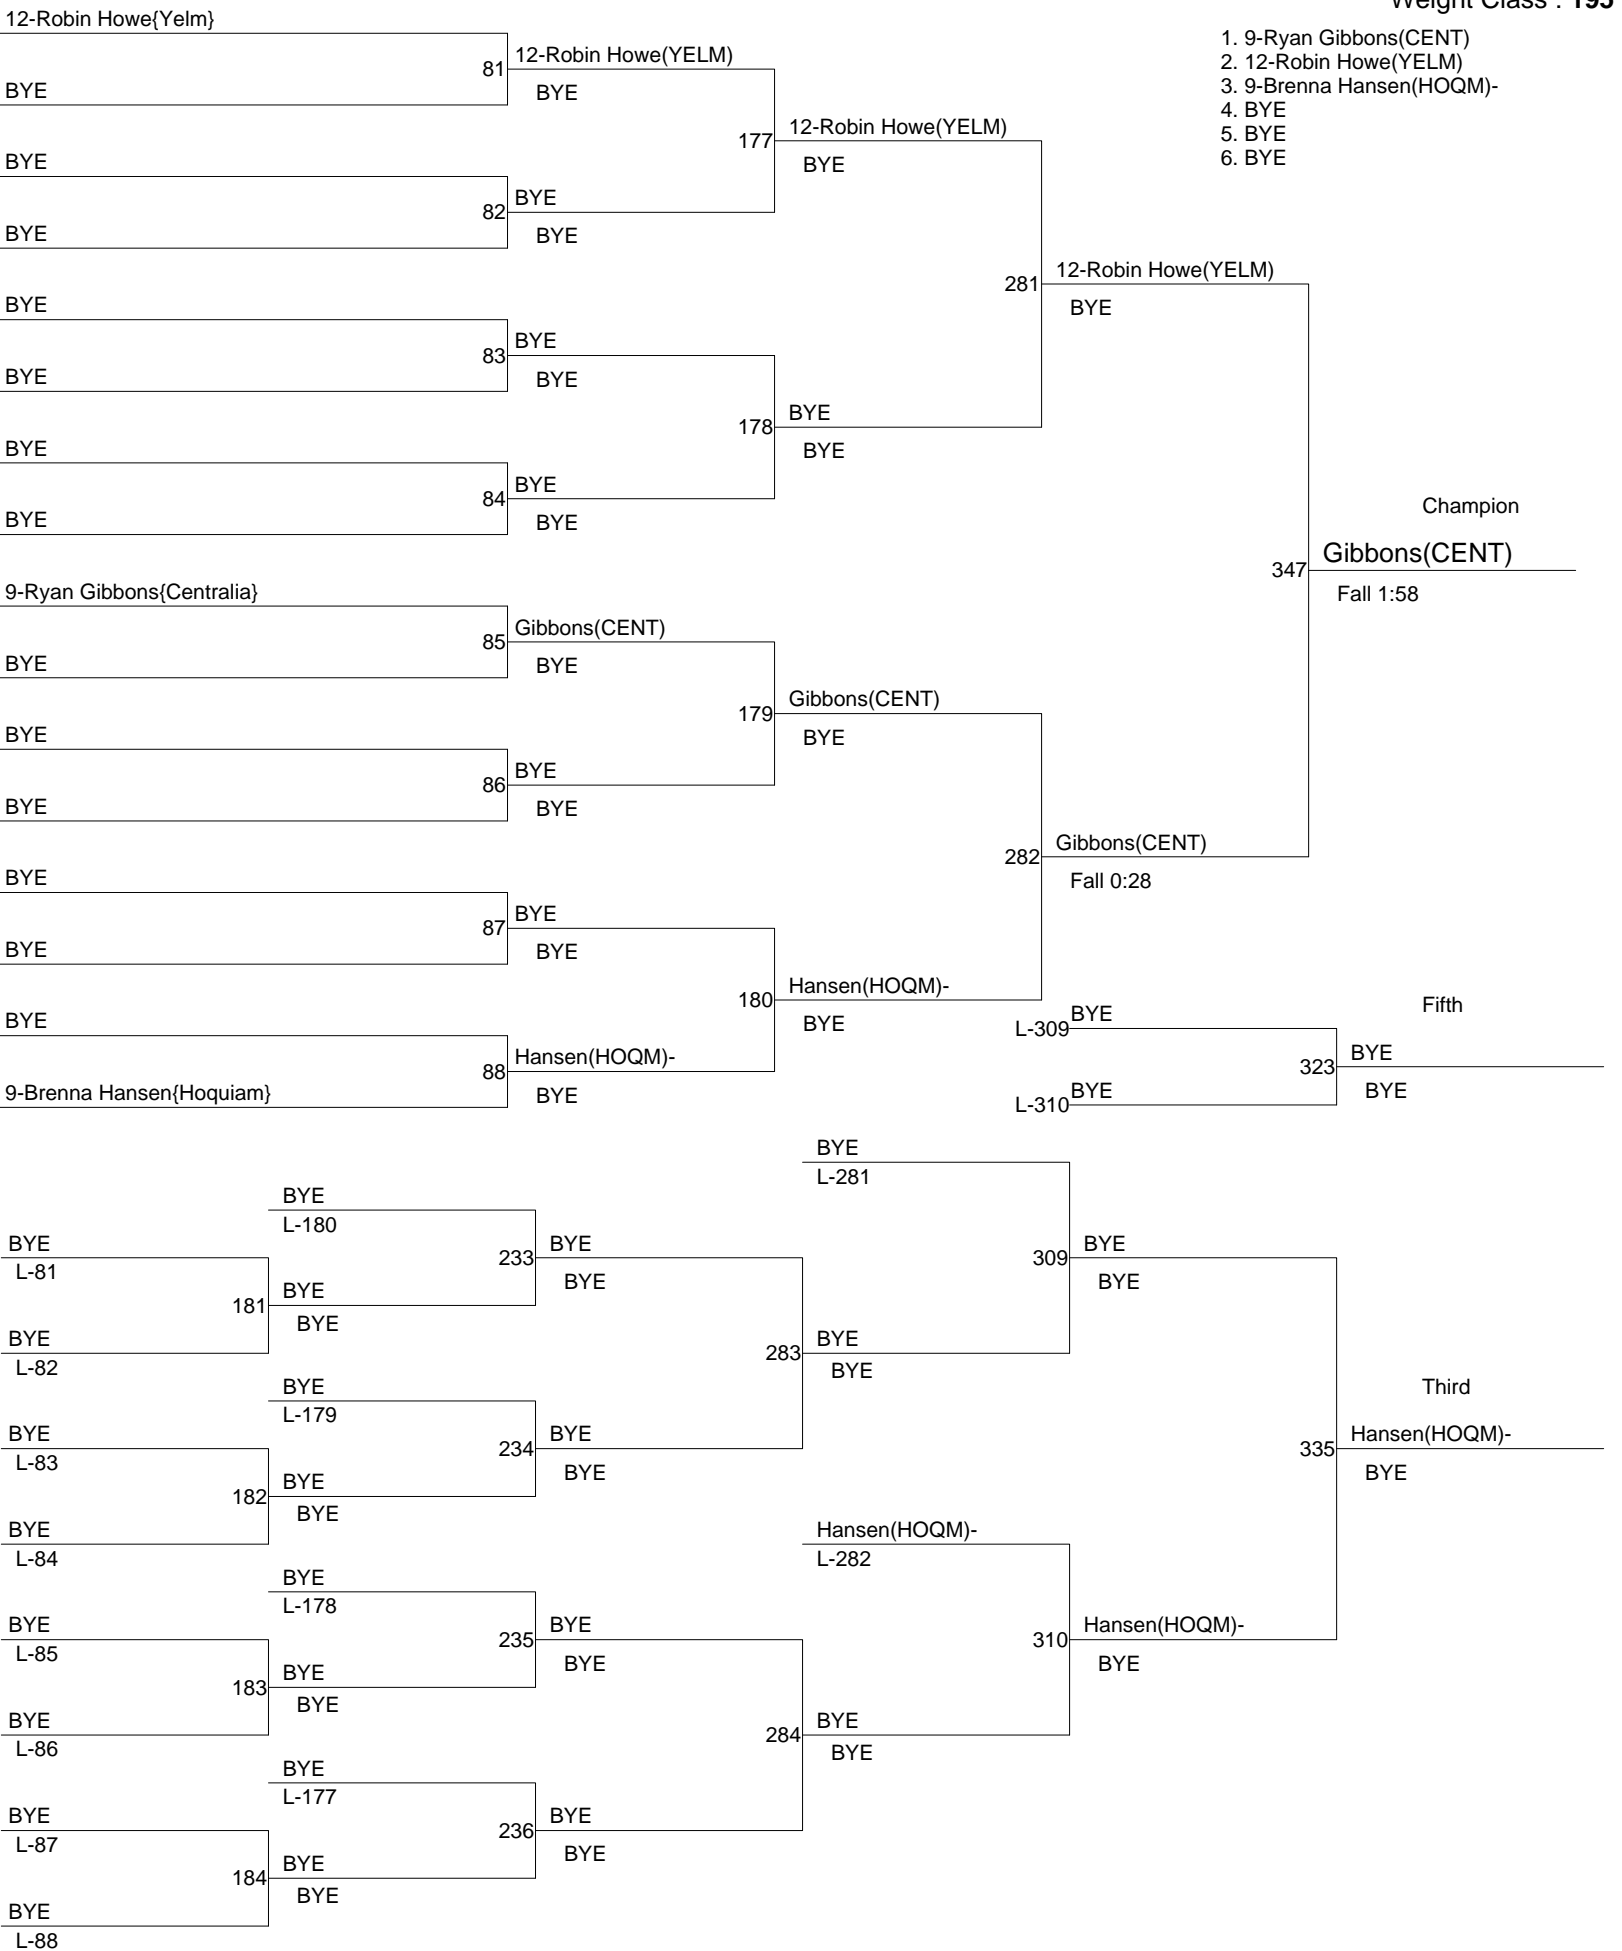

Girls Subregional #6 Tournament

Weight Class : 195