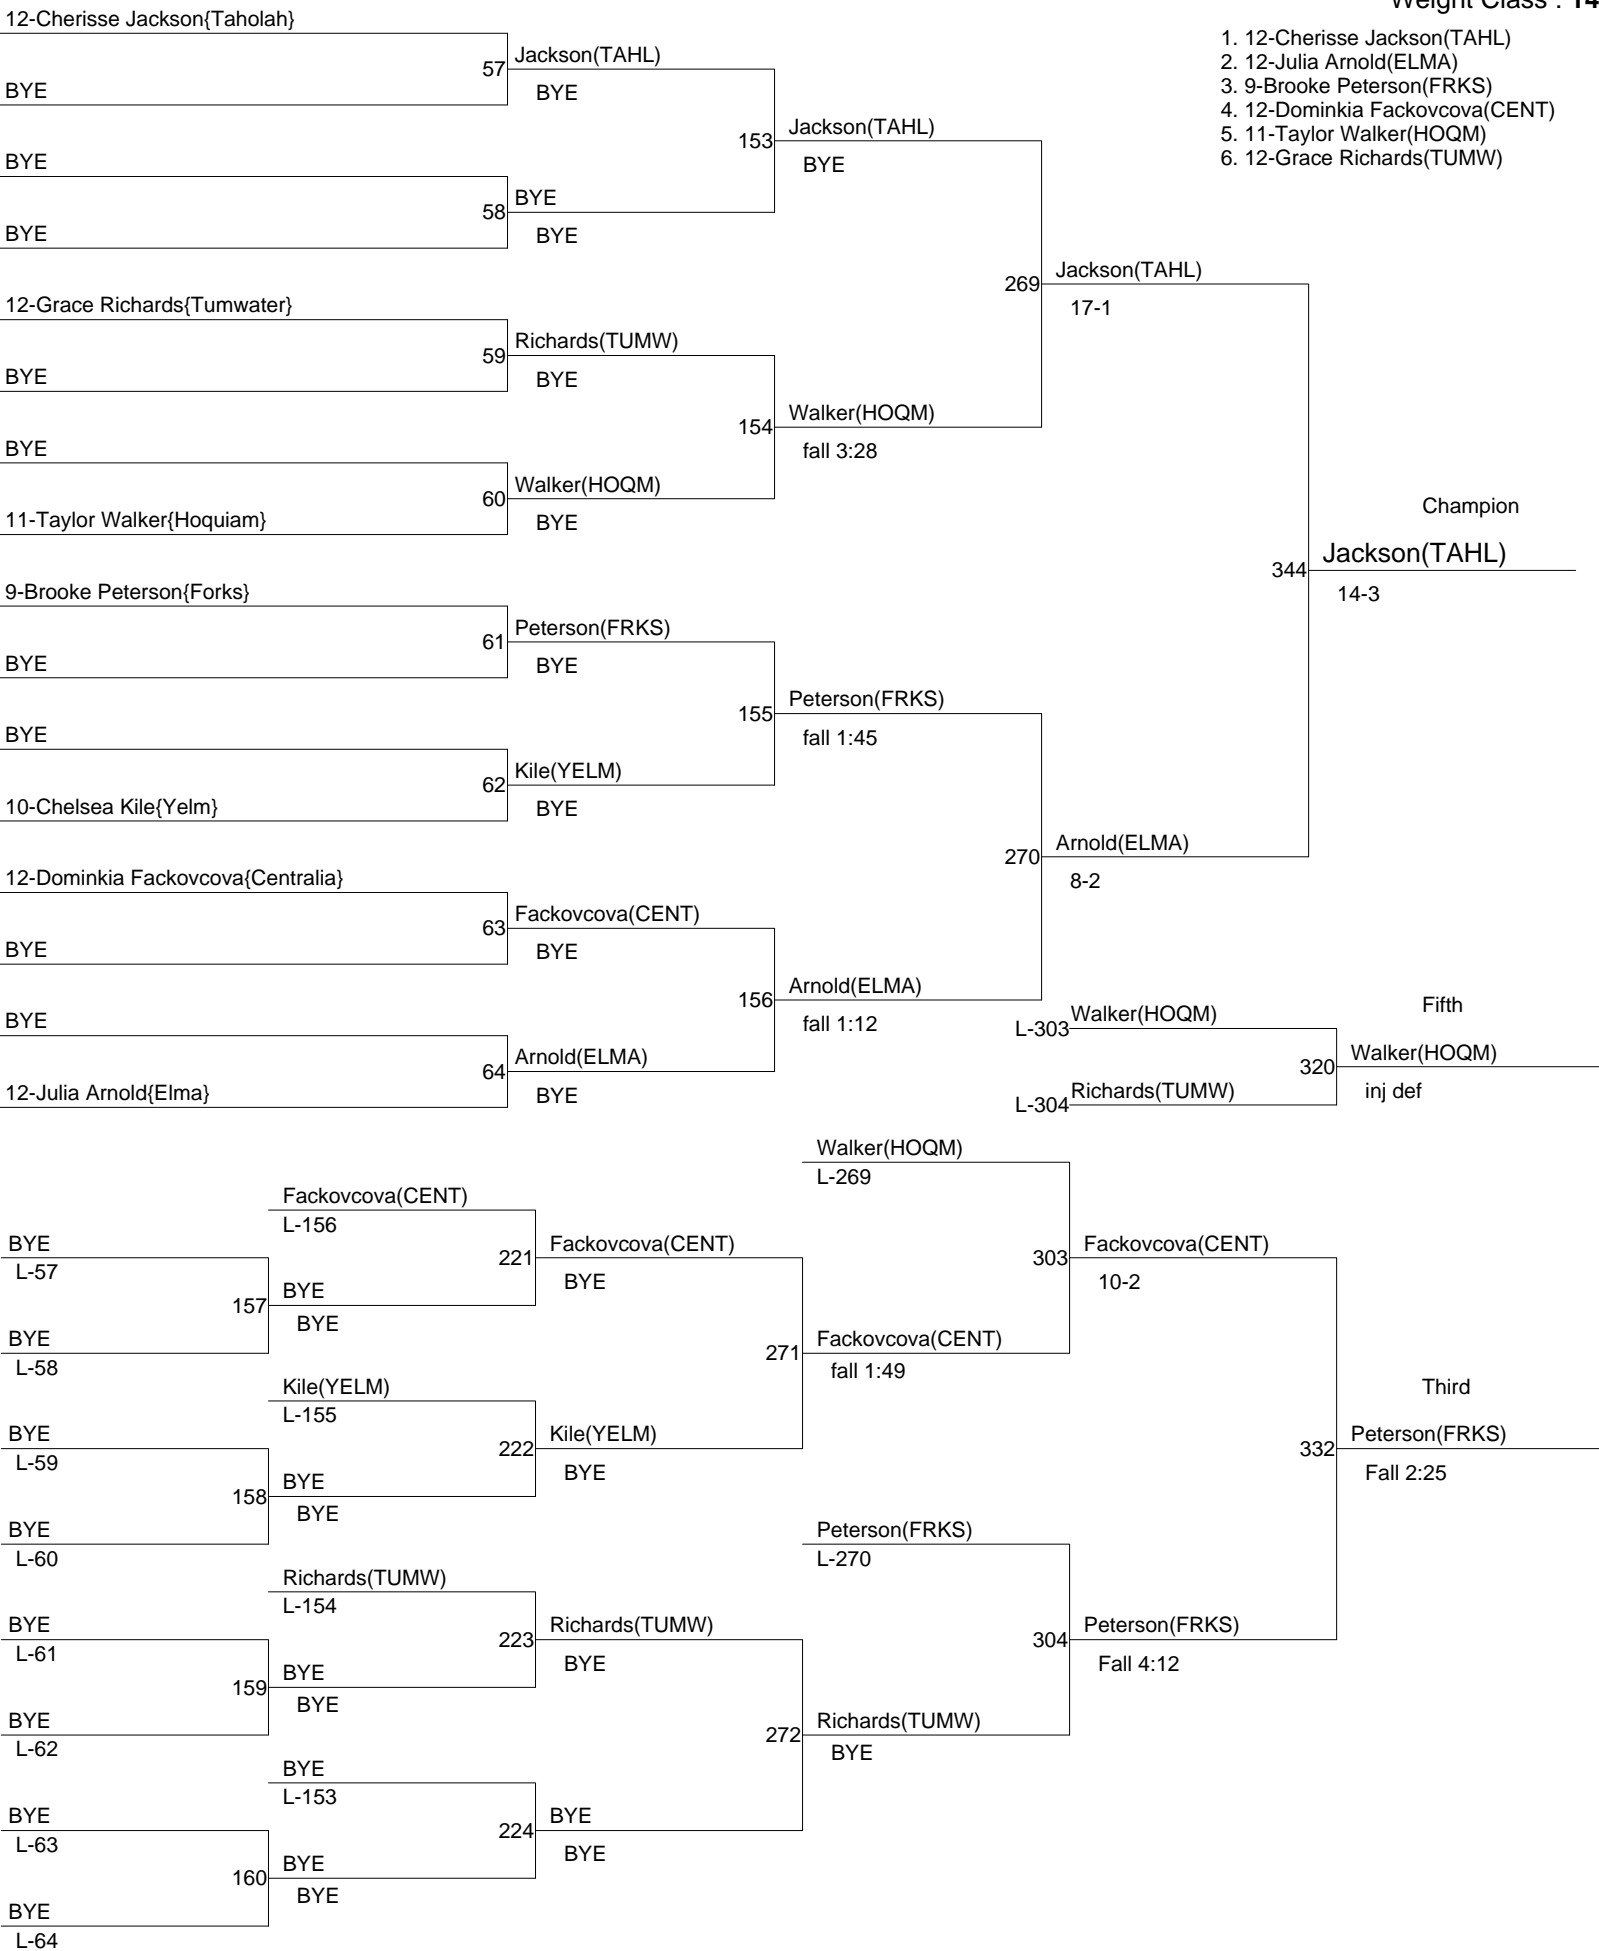

Girls Subregional #6 Tournament

Weight Class : **145**